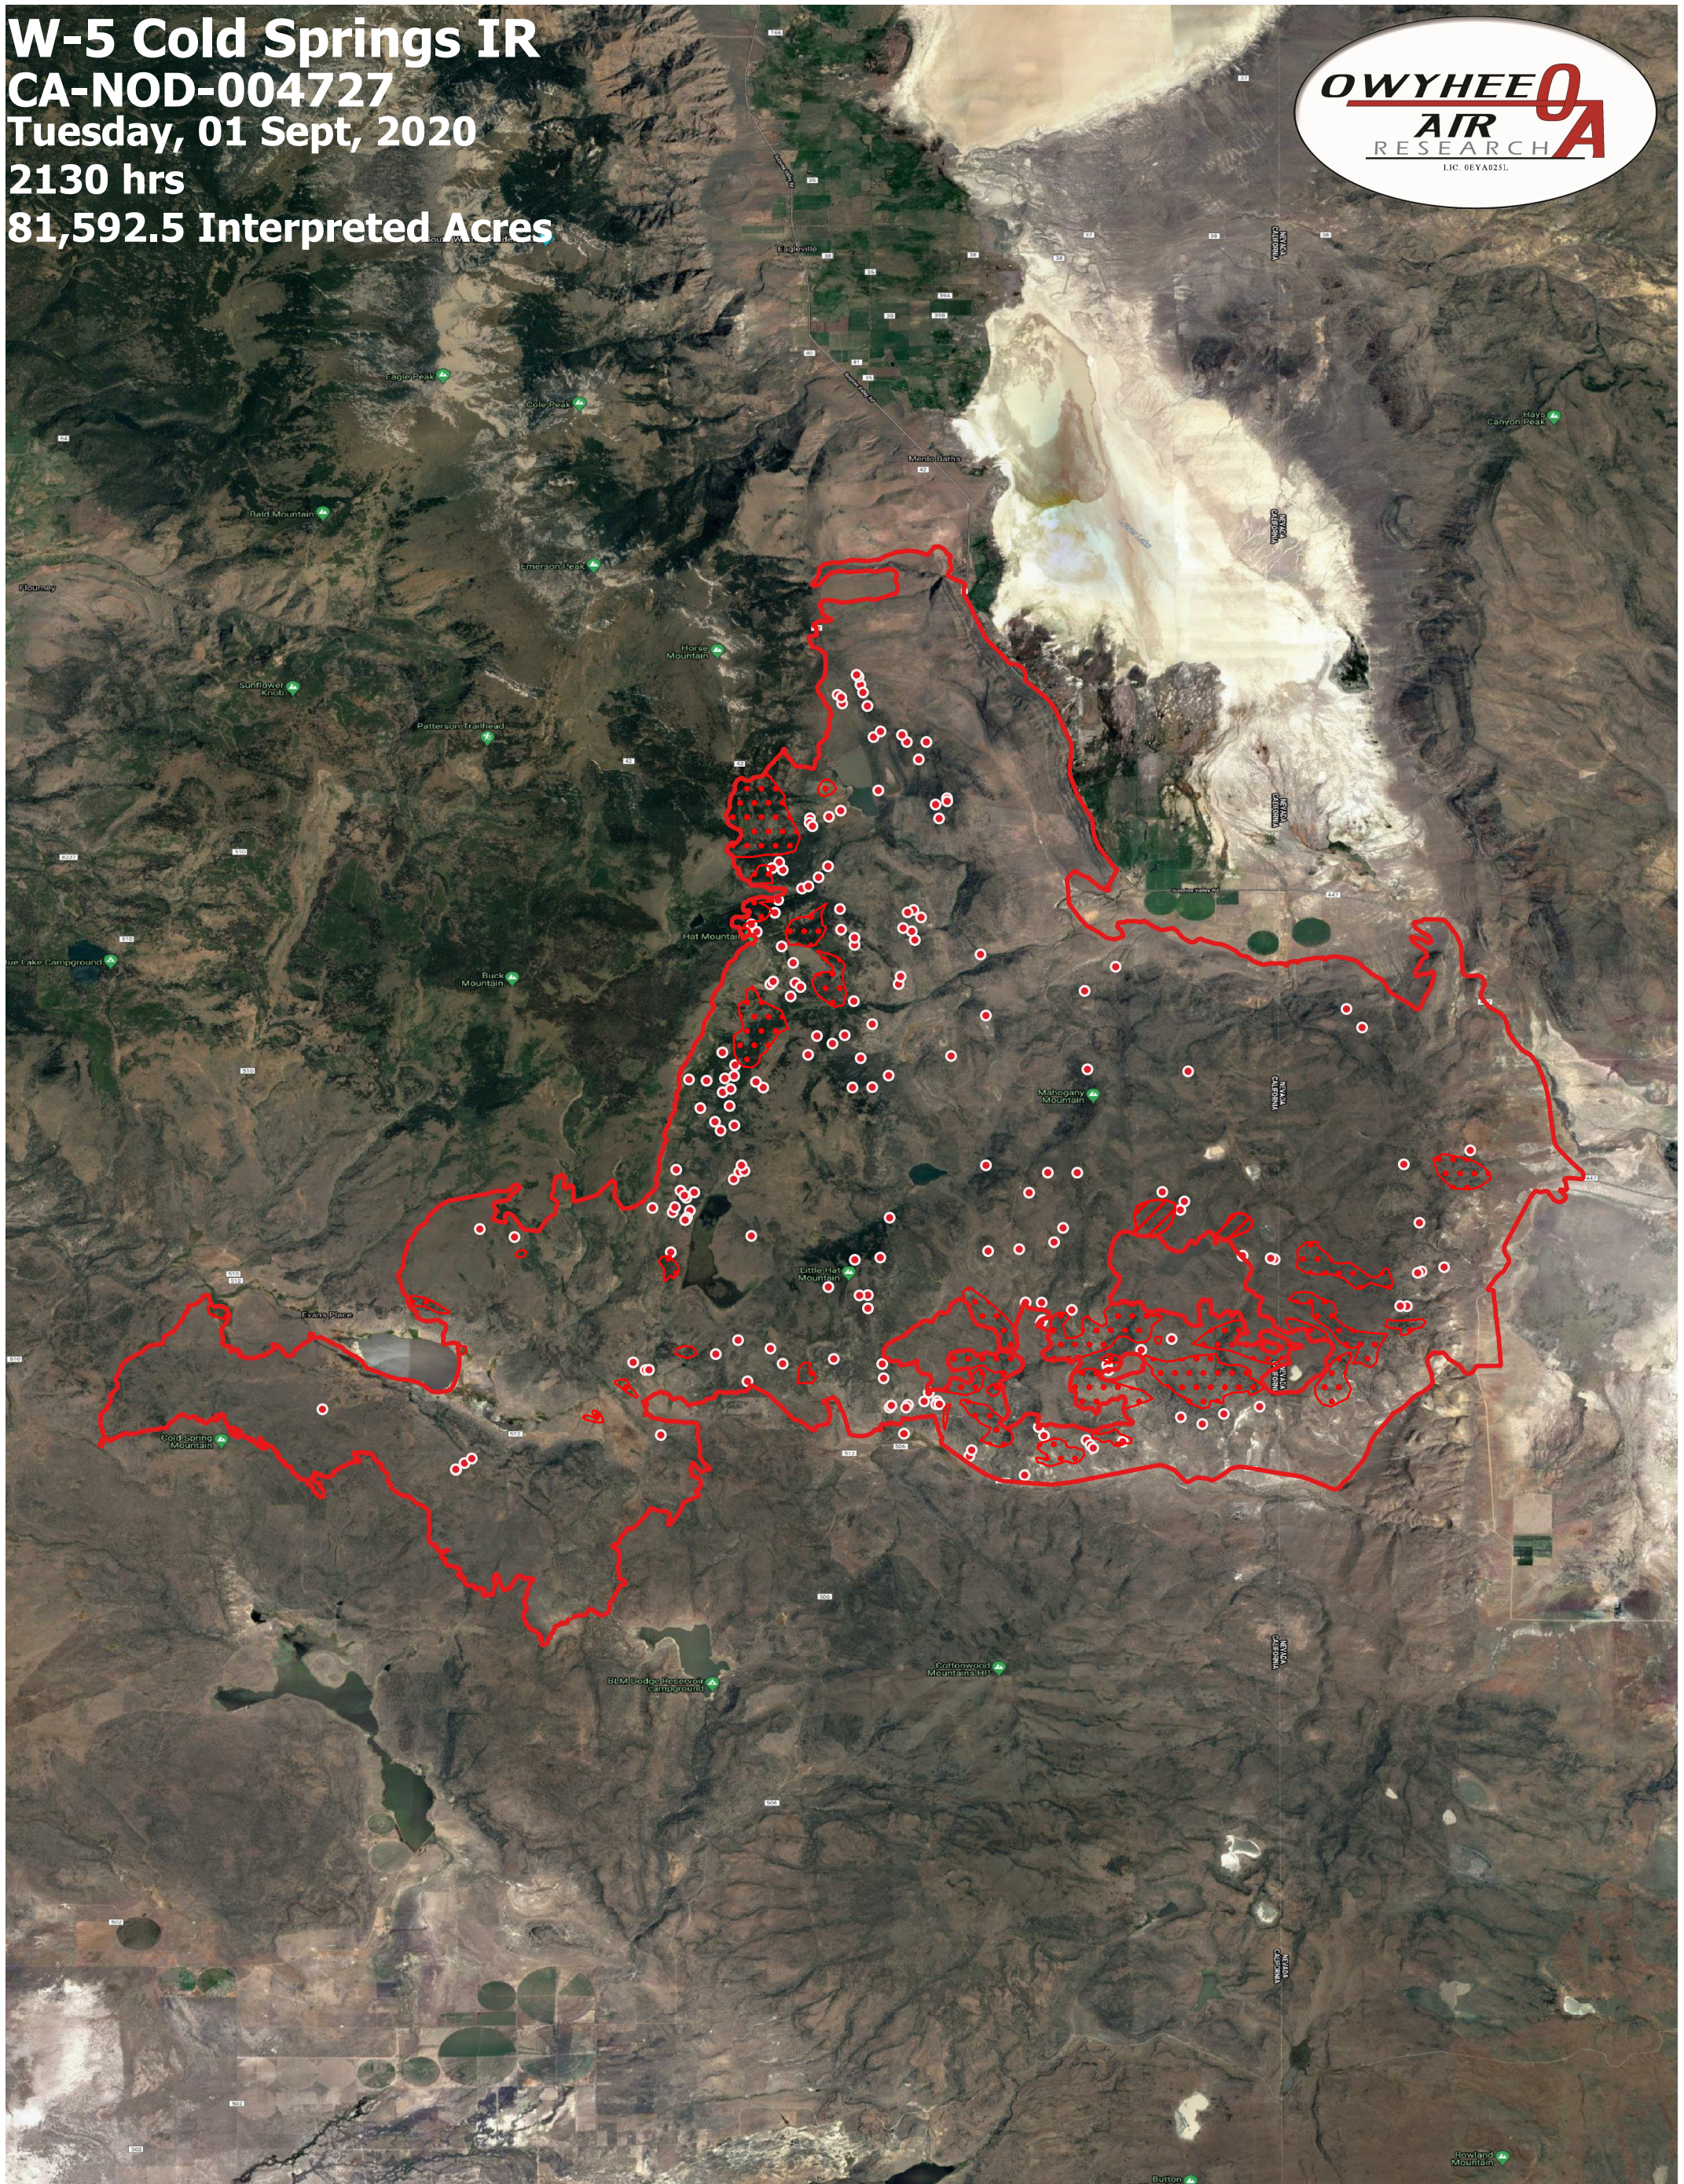

W-5 Cold Springs IR
CA-NOD-004727
Tuesday, 01 Sept, 2020
2130 hrs
81,592.5 Interpreted Acres

- Legend**
- Burn Perimeter
 - Intense Heat
 - Scattered Heat
 - Isolated Heat

Scale: 1:120,000
Projection: WGS 84
Produced by Owyhee Air Research, Inc.
IR Interpreter: D. Melody
fire@owyheeair.com (208) 442-5405