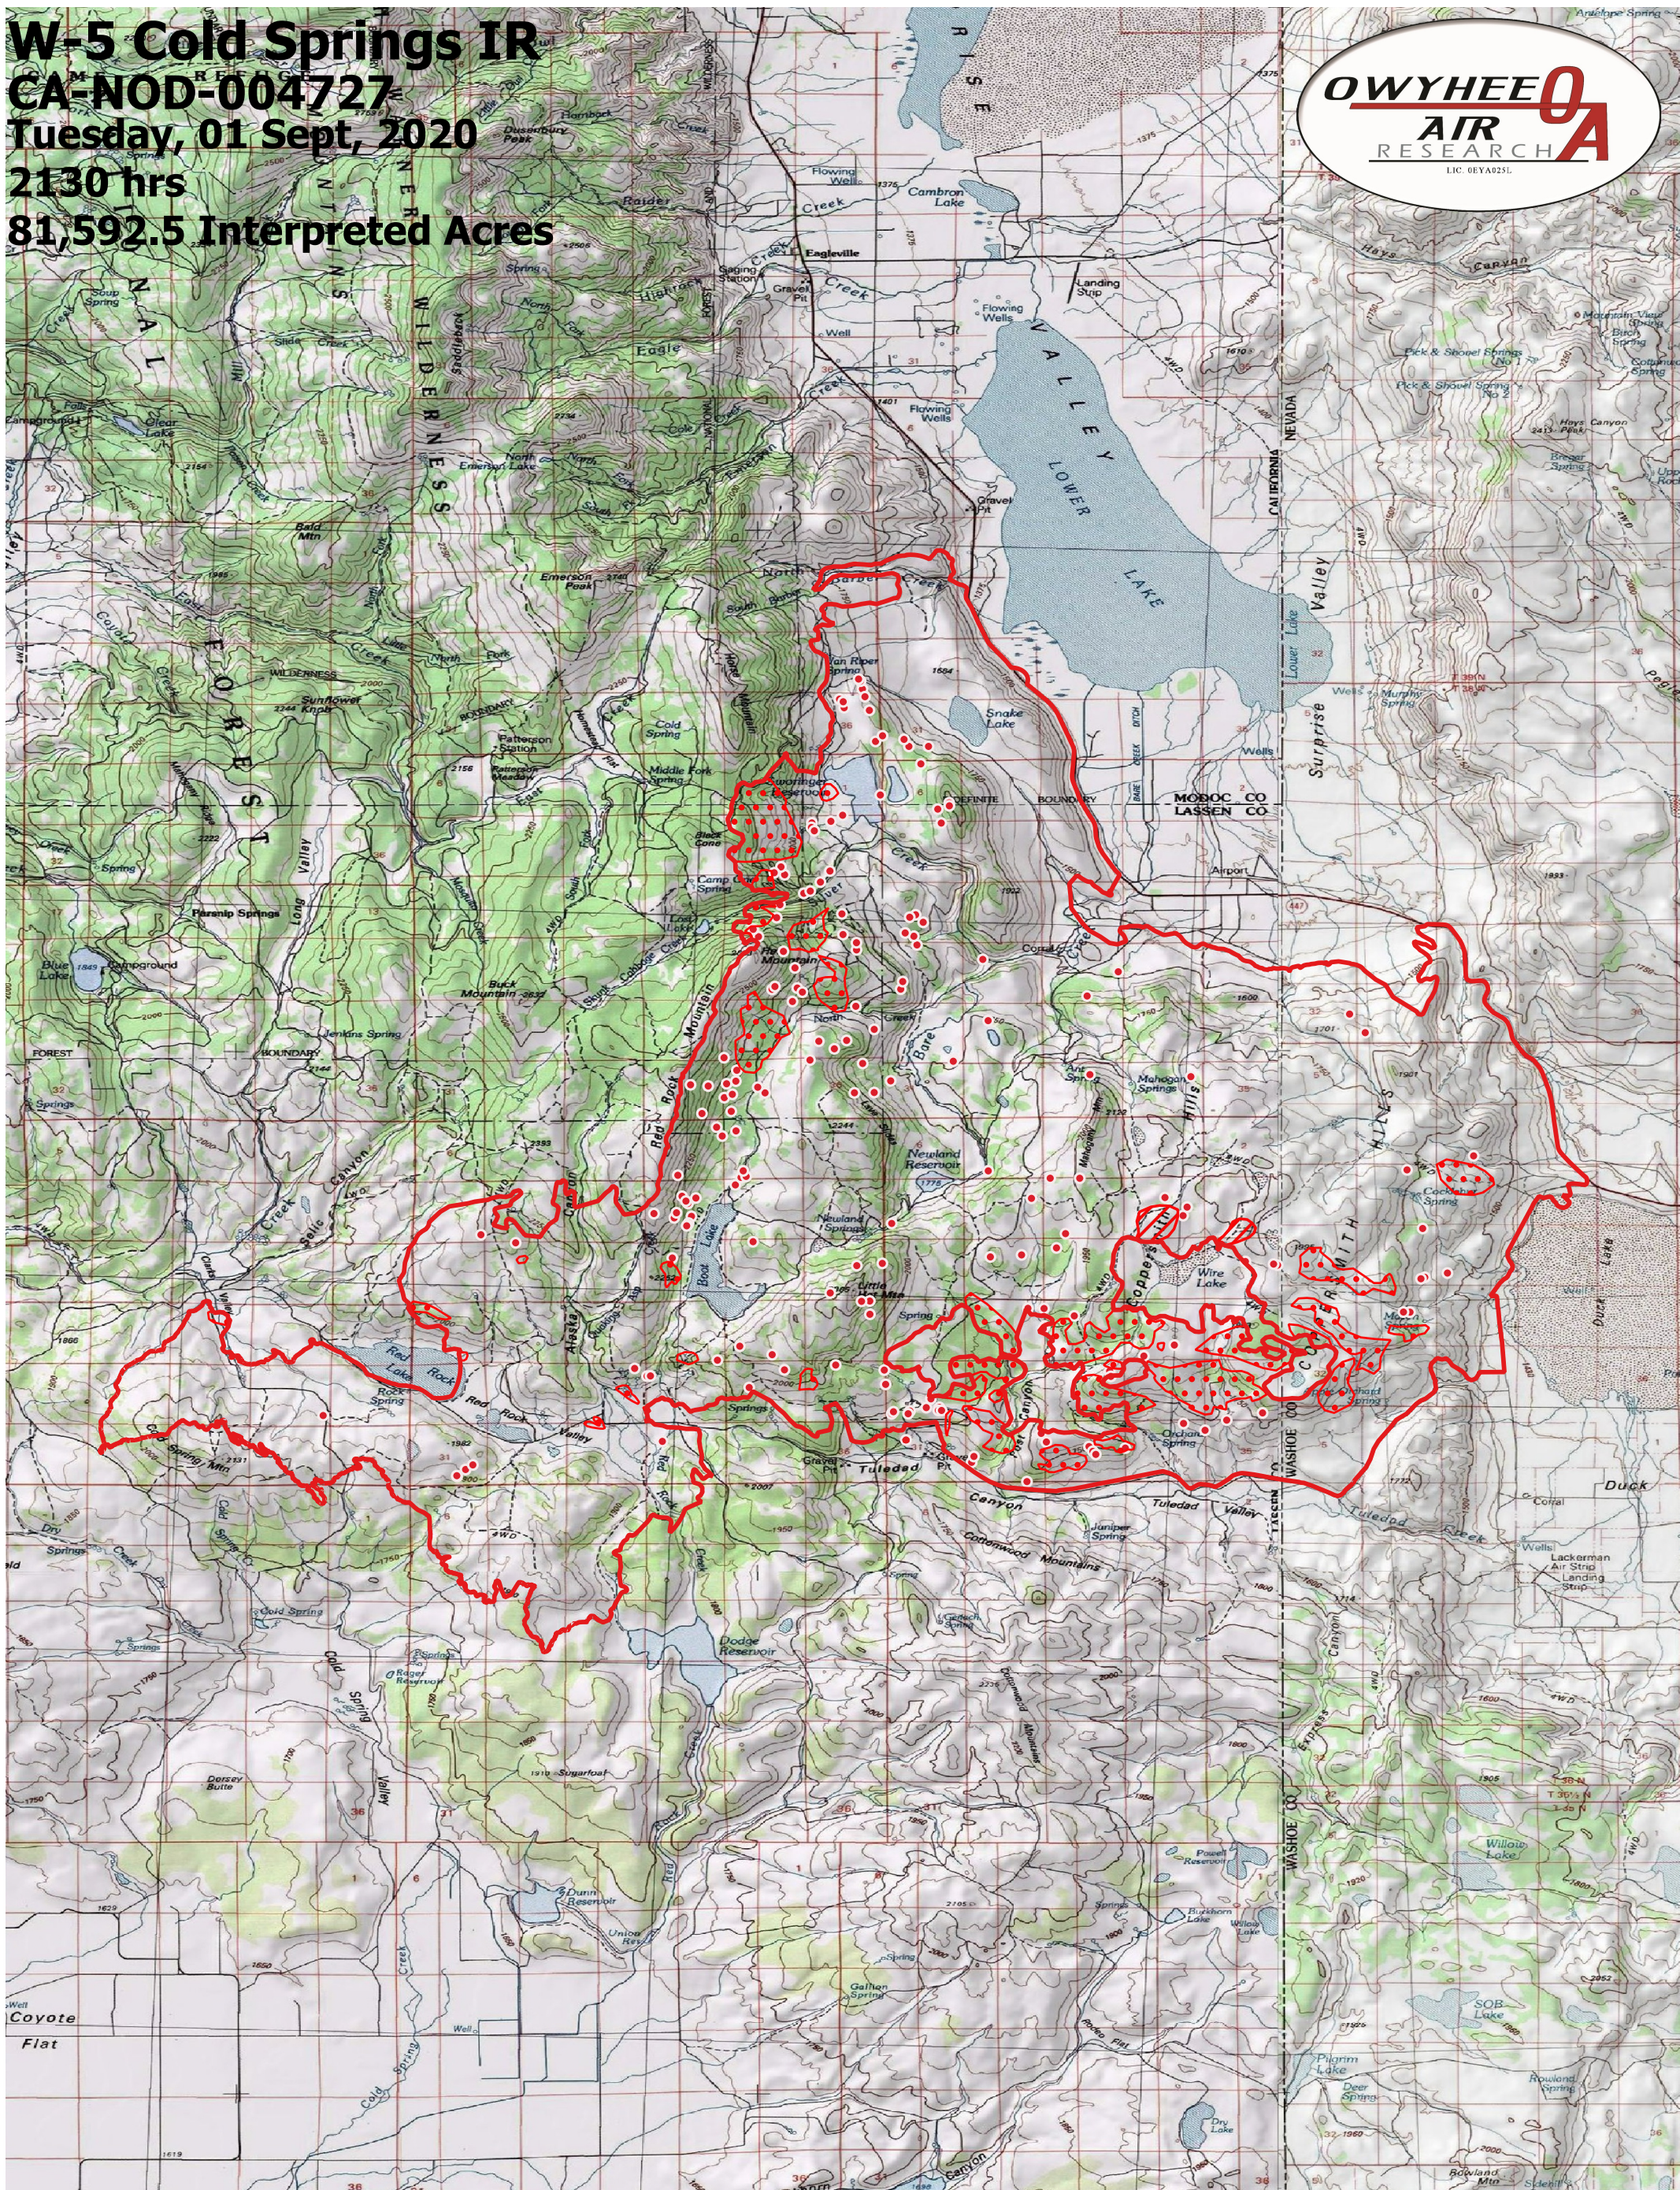

**W-5 Cold Springs IR**  
**CA-NOD-004727**  
**Tuesday, 01 Sept, 2020**  
**2130 hrs**  
**81,592.5 Interpreted Acres**

- Legend**
- Burn Perimeter
  - Intense Heat
  - Scattered Heat
  - Isolated Heat

Scale: 1:120,000      2.5      0      2.5      5      7.5      10      12.5 km      N

Projection: WGS 84  
 Produced by Owyhee Air Research, Inc.  
 IR Interpreter: D. Melody  
 fire@owyheeair.com (208) 442-5405