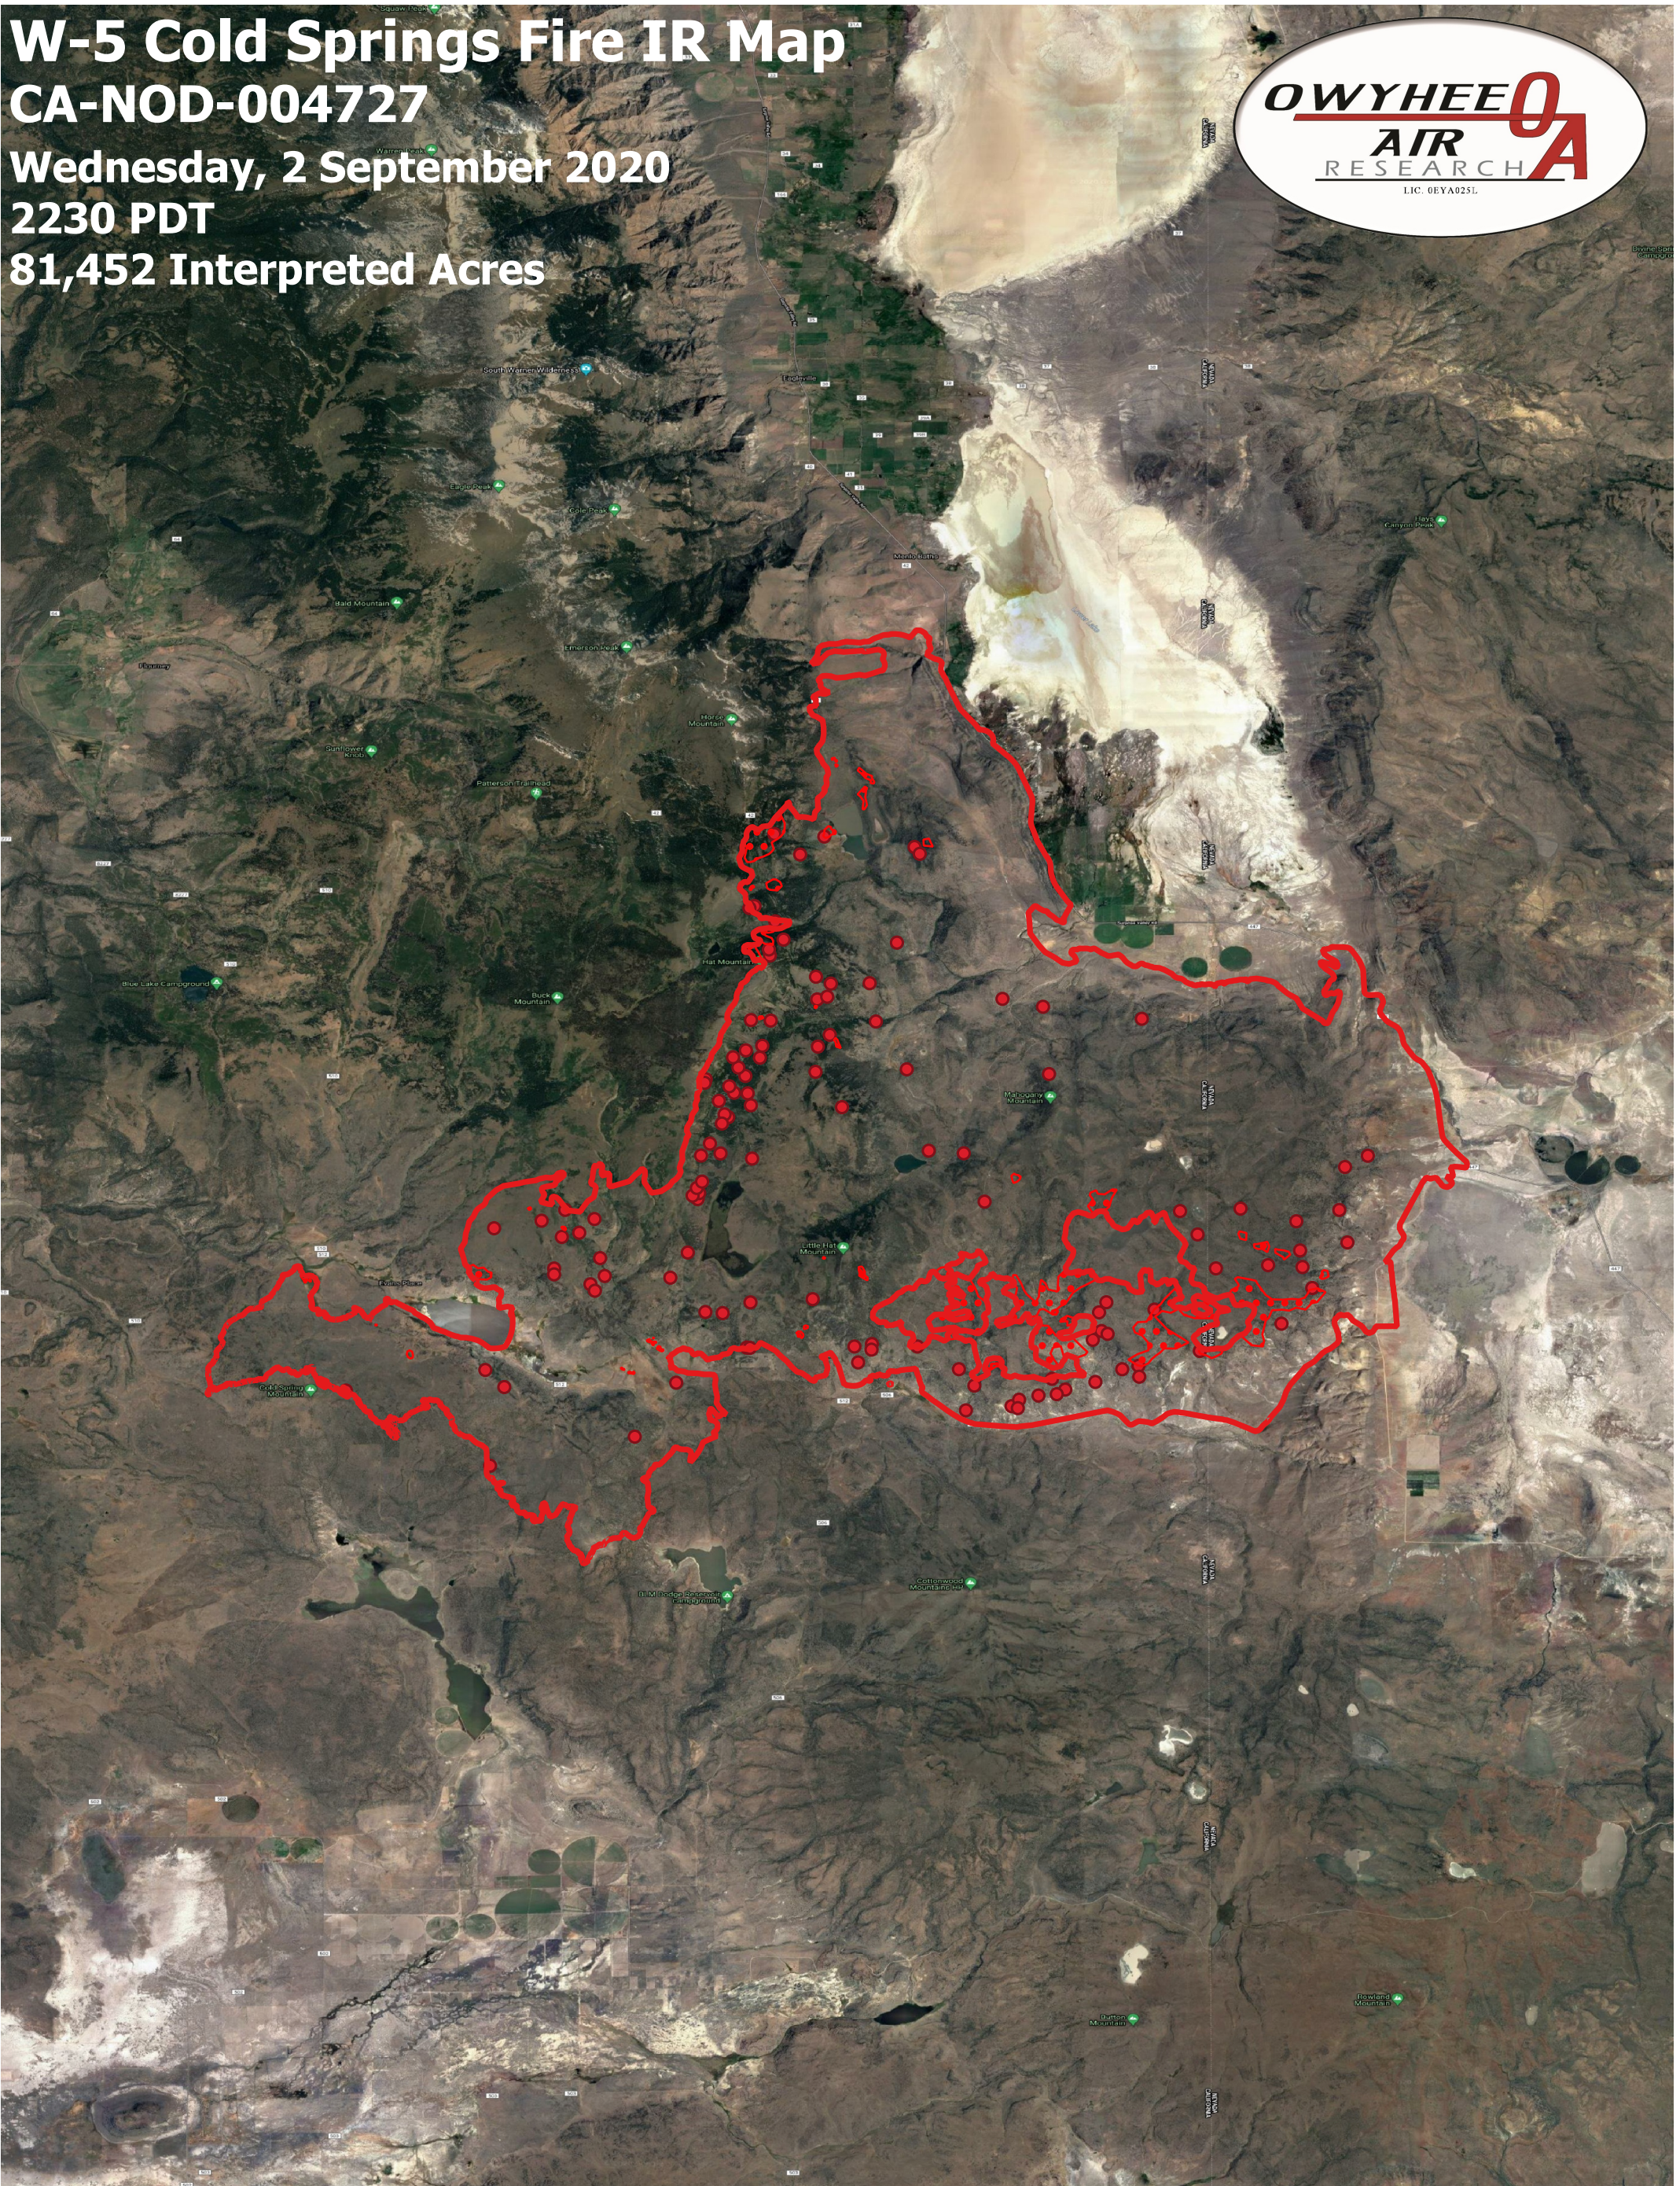

# W-5 Cold Springs Fire IR Map

CA-NOD-004727

Wednesday, 2 September 2020

2230 PDT

81,452 Interpreted Acres

## Legend

- BurnPerimeter
- IntenseHeat
- ScatteredHeat
- IsolatedHeat

Scale: 1:85,000

Projection: WGS 84

Produced by Owyhee Air Research, Inc.

IR Interpreter: C. Holley

fire@owyheear.com (208) 442-5405