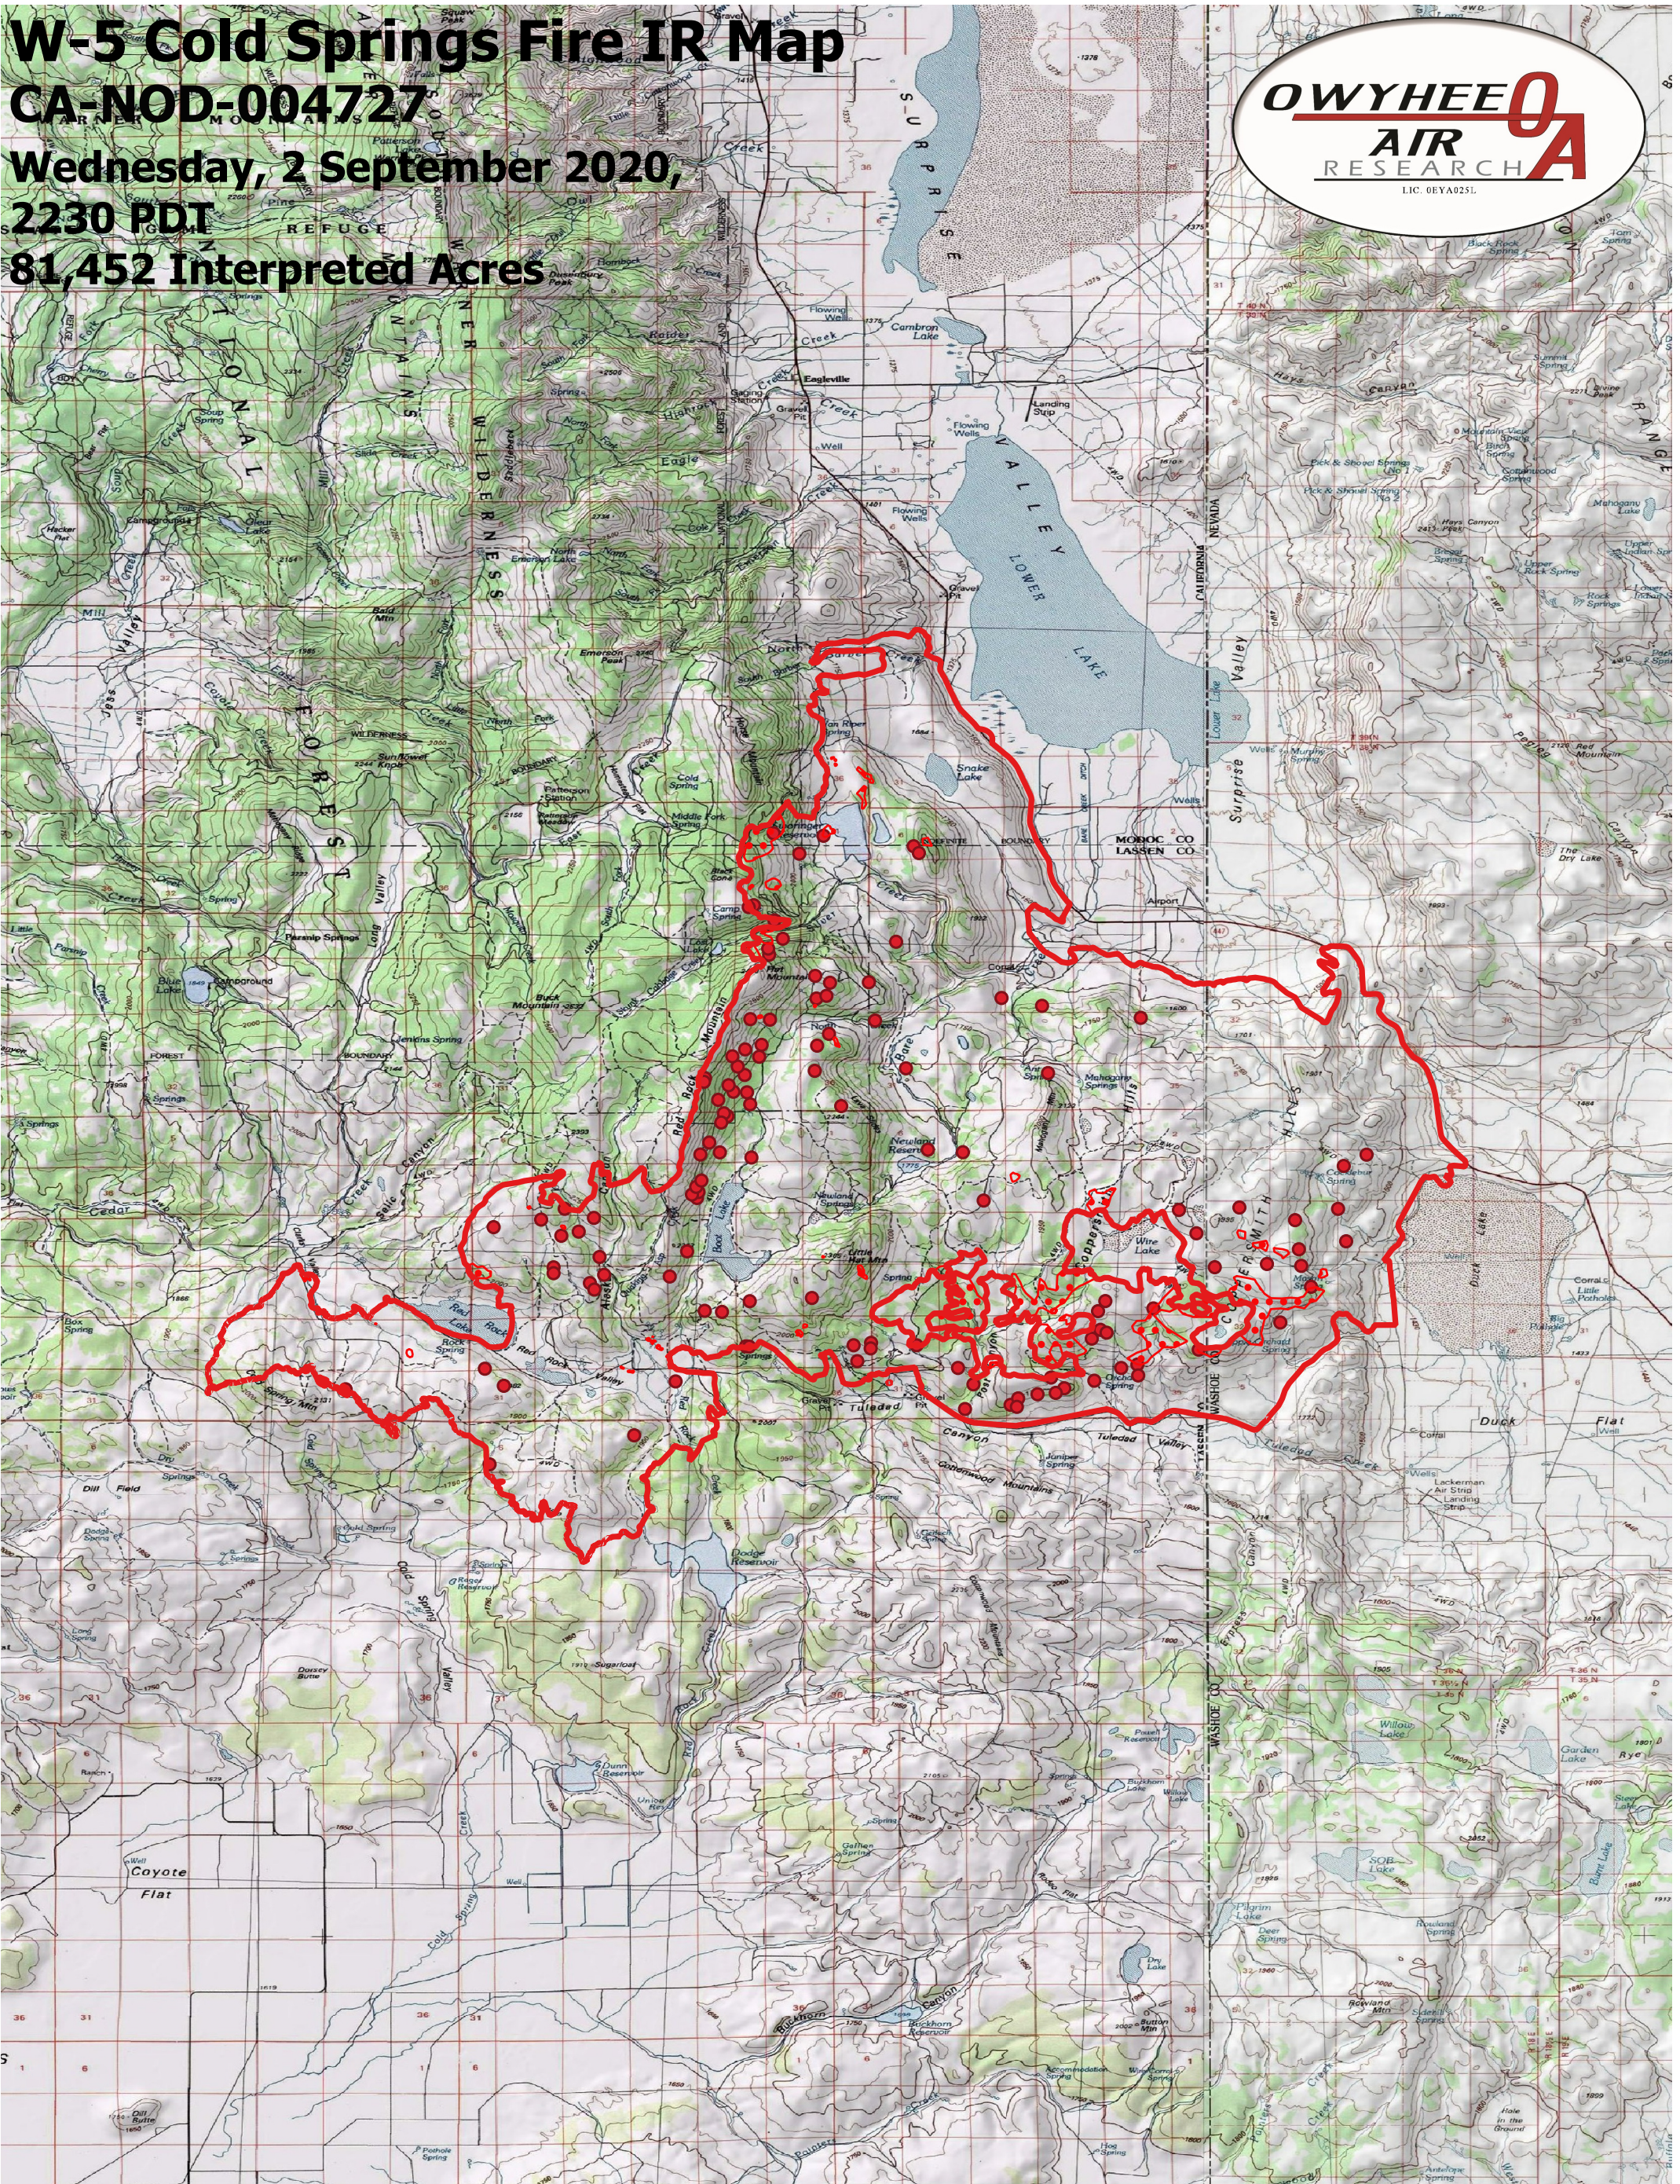

# W-5 Cold Springs Fire IR Map

CA-NOD-004727

Wednesday, 2 September 2020,

2230 PDT

81,452 Interpreted Acres

## Legend

- BurnPerimeter
- IntenseHeat
- ScatteredHeat
- IsolatedHeat

Scale: 1:85,000

Projection: WGS 84

Produced by Owyhee Air Research, Inc.

IR Interpreter: C. Holley

fire@owyheear.com (208) 442-5405