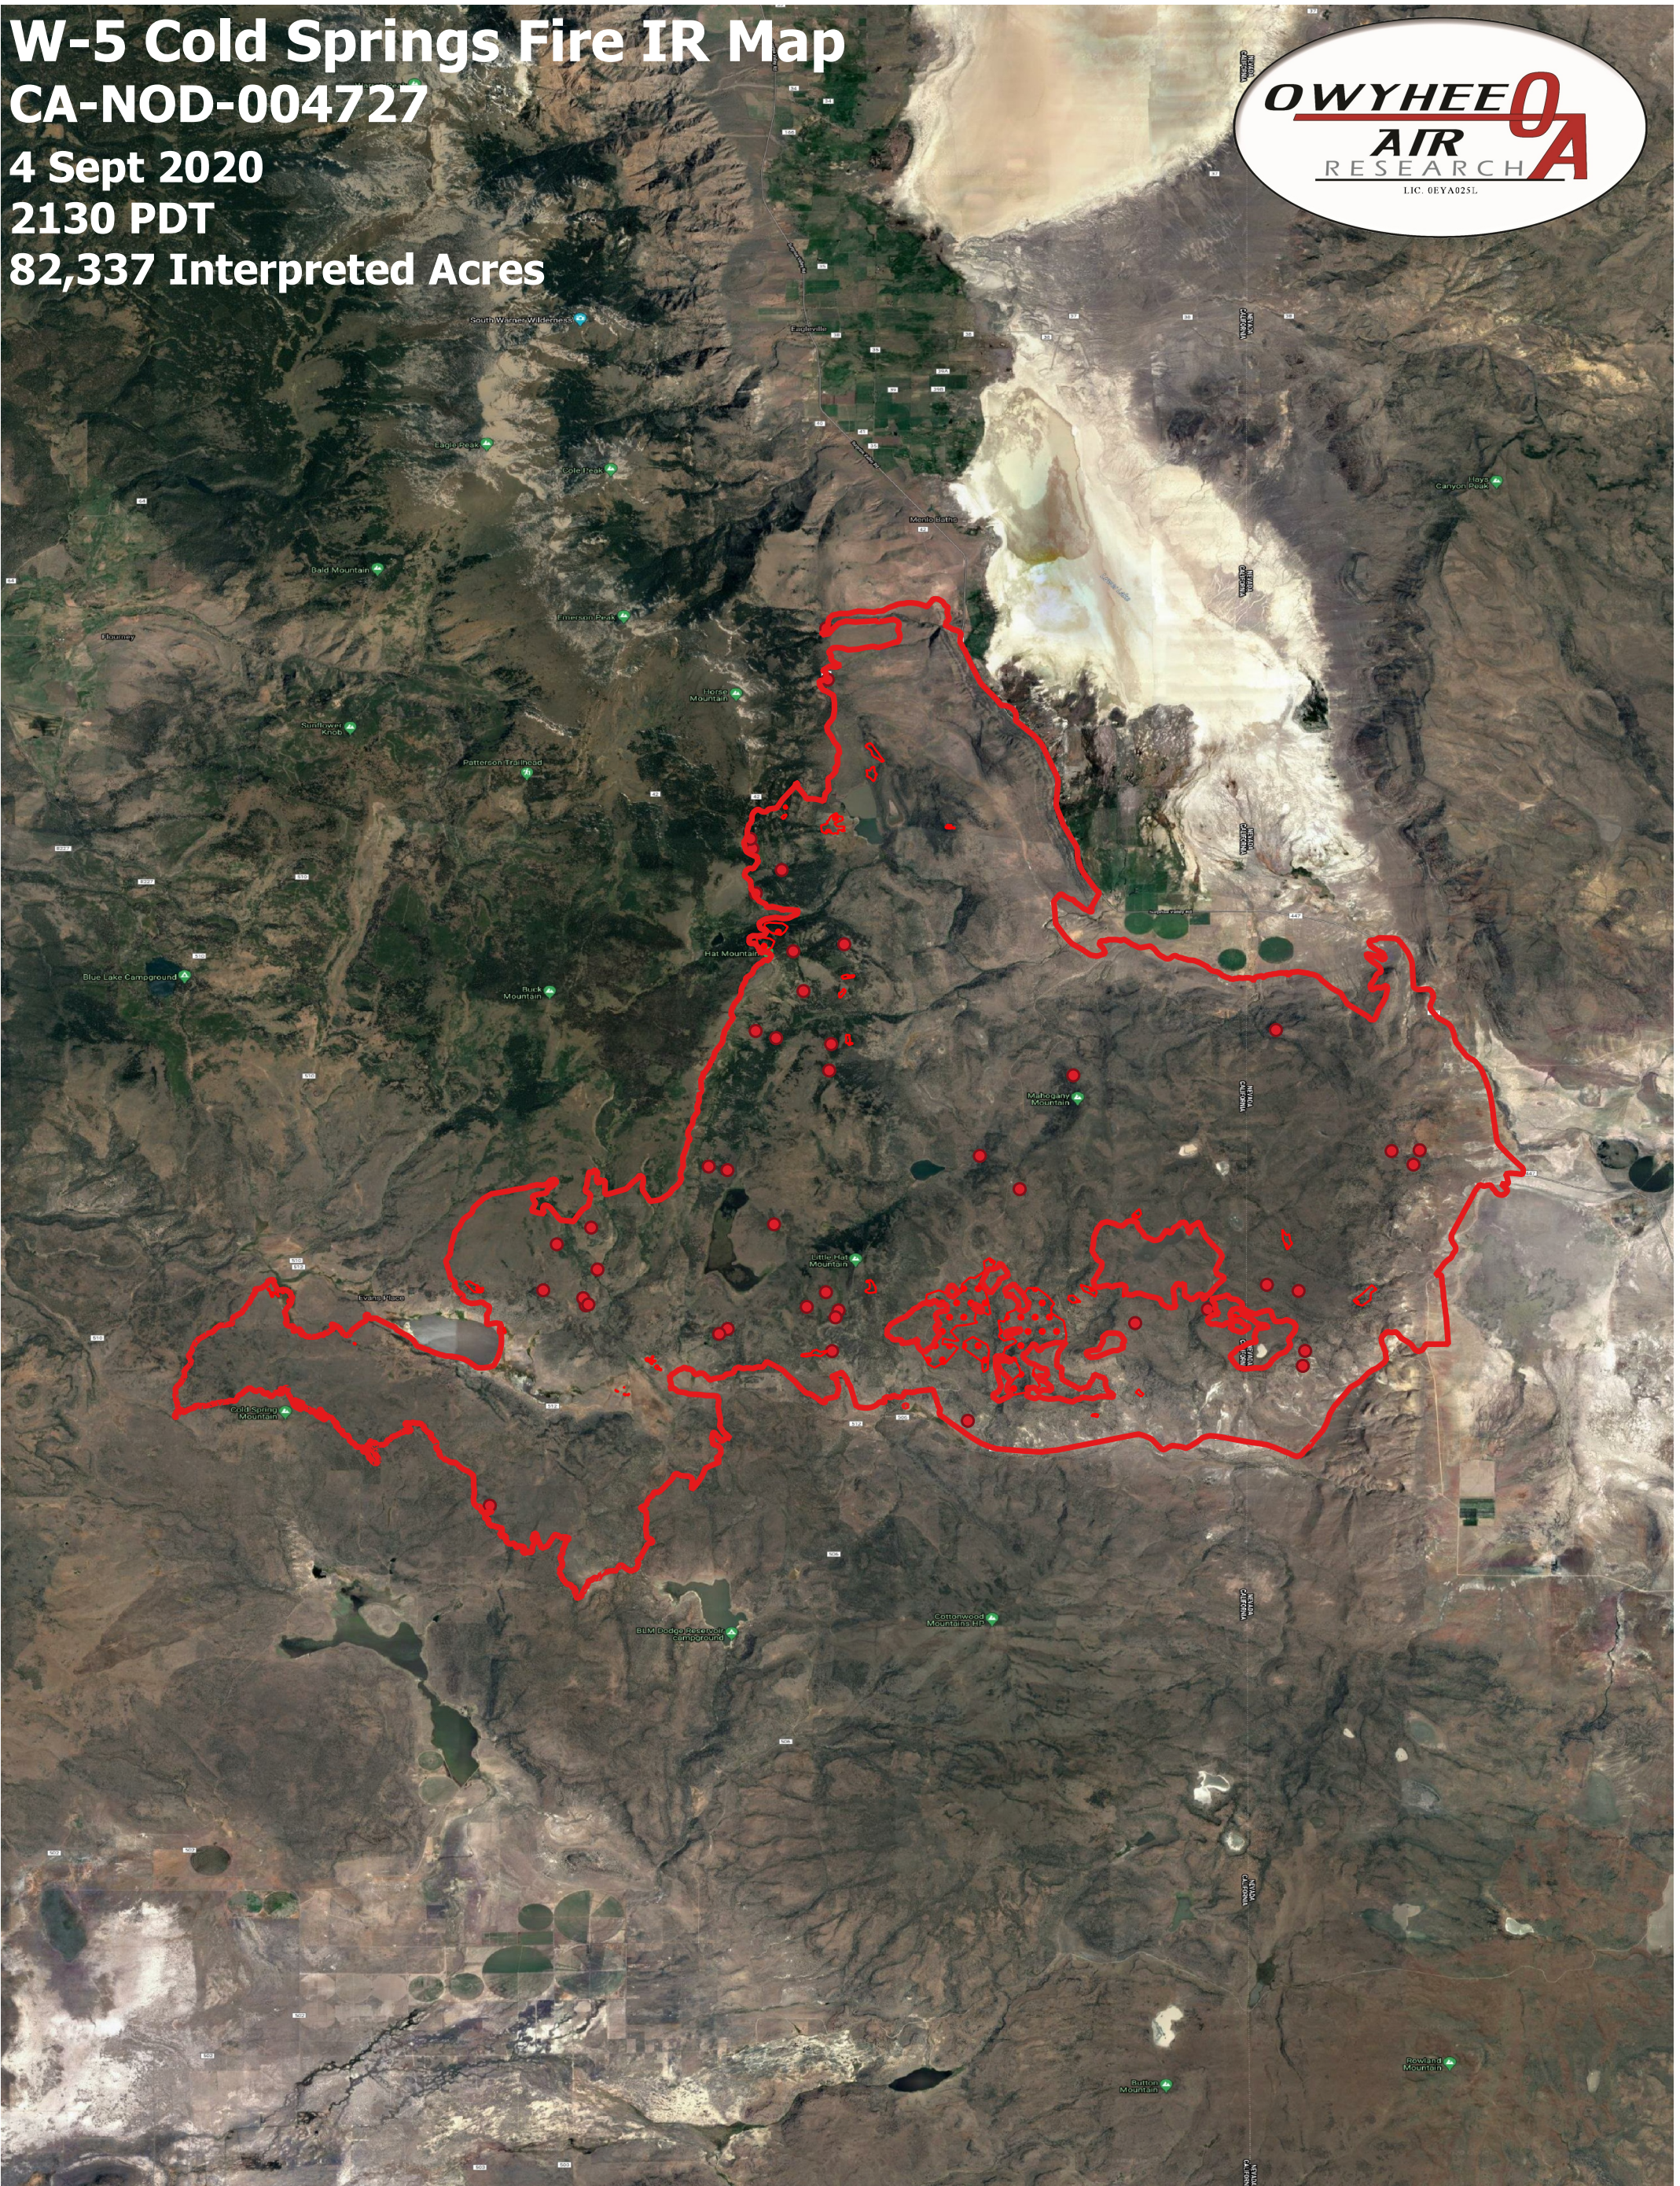

W-5 Cold Springs Fire IR Map

CA-NOD-004727

4 Sept 2020

2130 PDT

82,337 Interpreted Acres

Legend

- BurnPerimeter
- ScatteredHeat
- IntenseHeat
- IsolatedHeat

Scale: 1:85,000

Projection: WGS 84

Produced by Owyhee Air Research, Inc.

IR Interpreter: C. Holley

fire@owyheear.com (208) 442-5405

0 2 4 6 8 10 mi