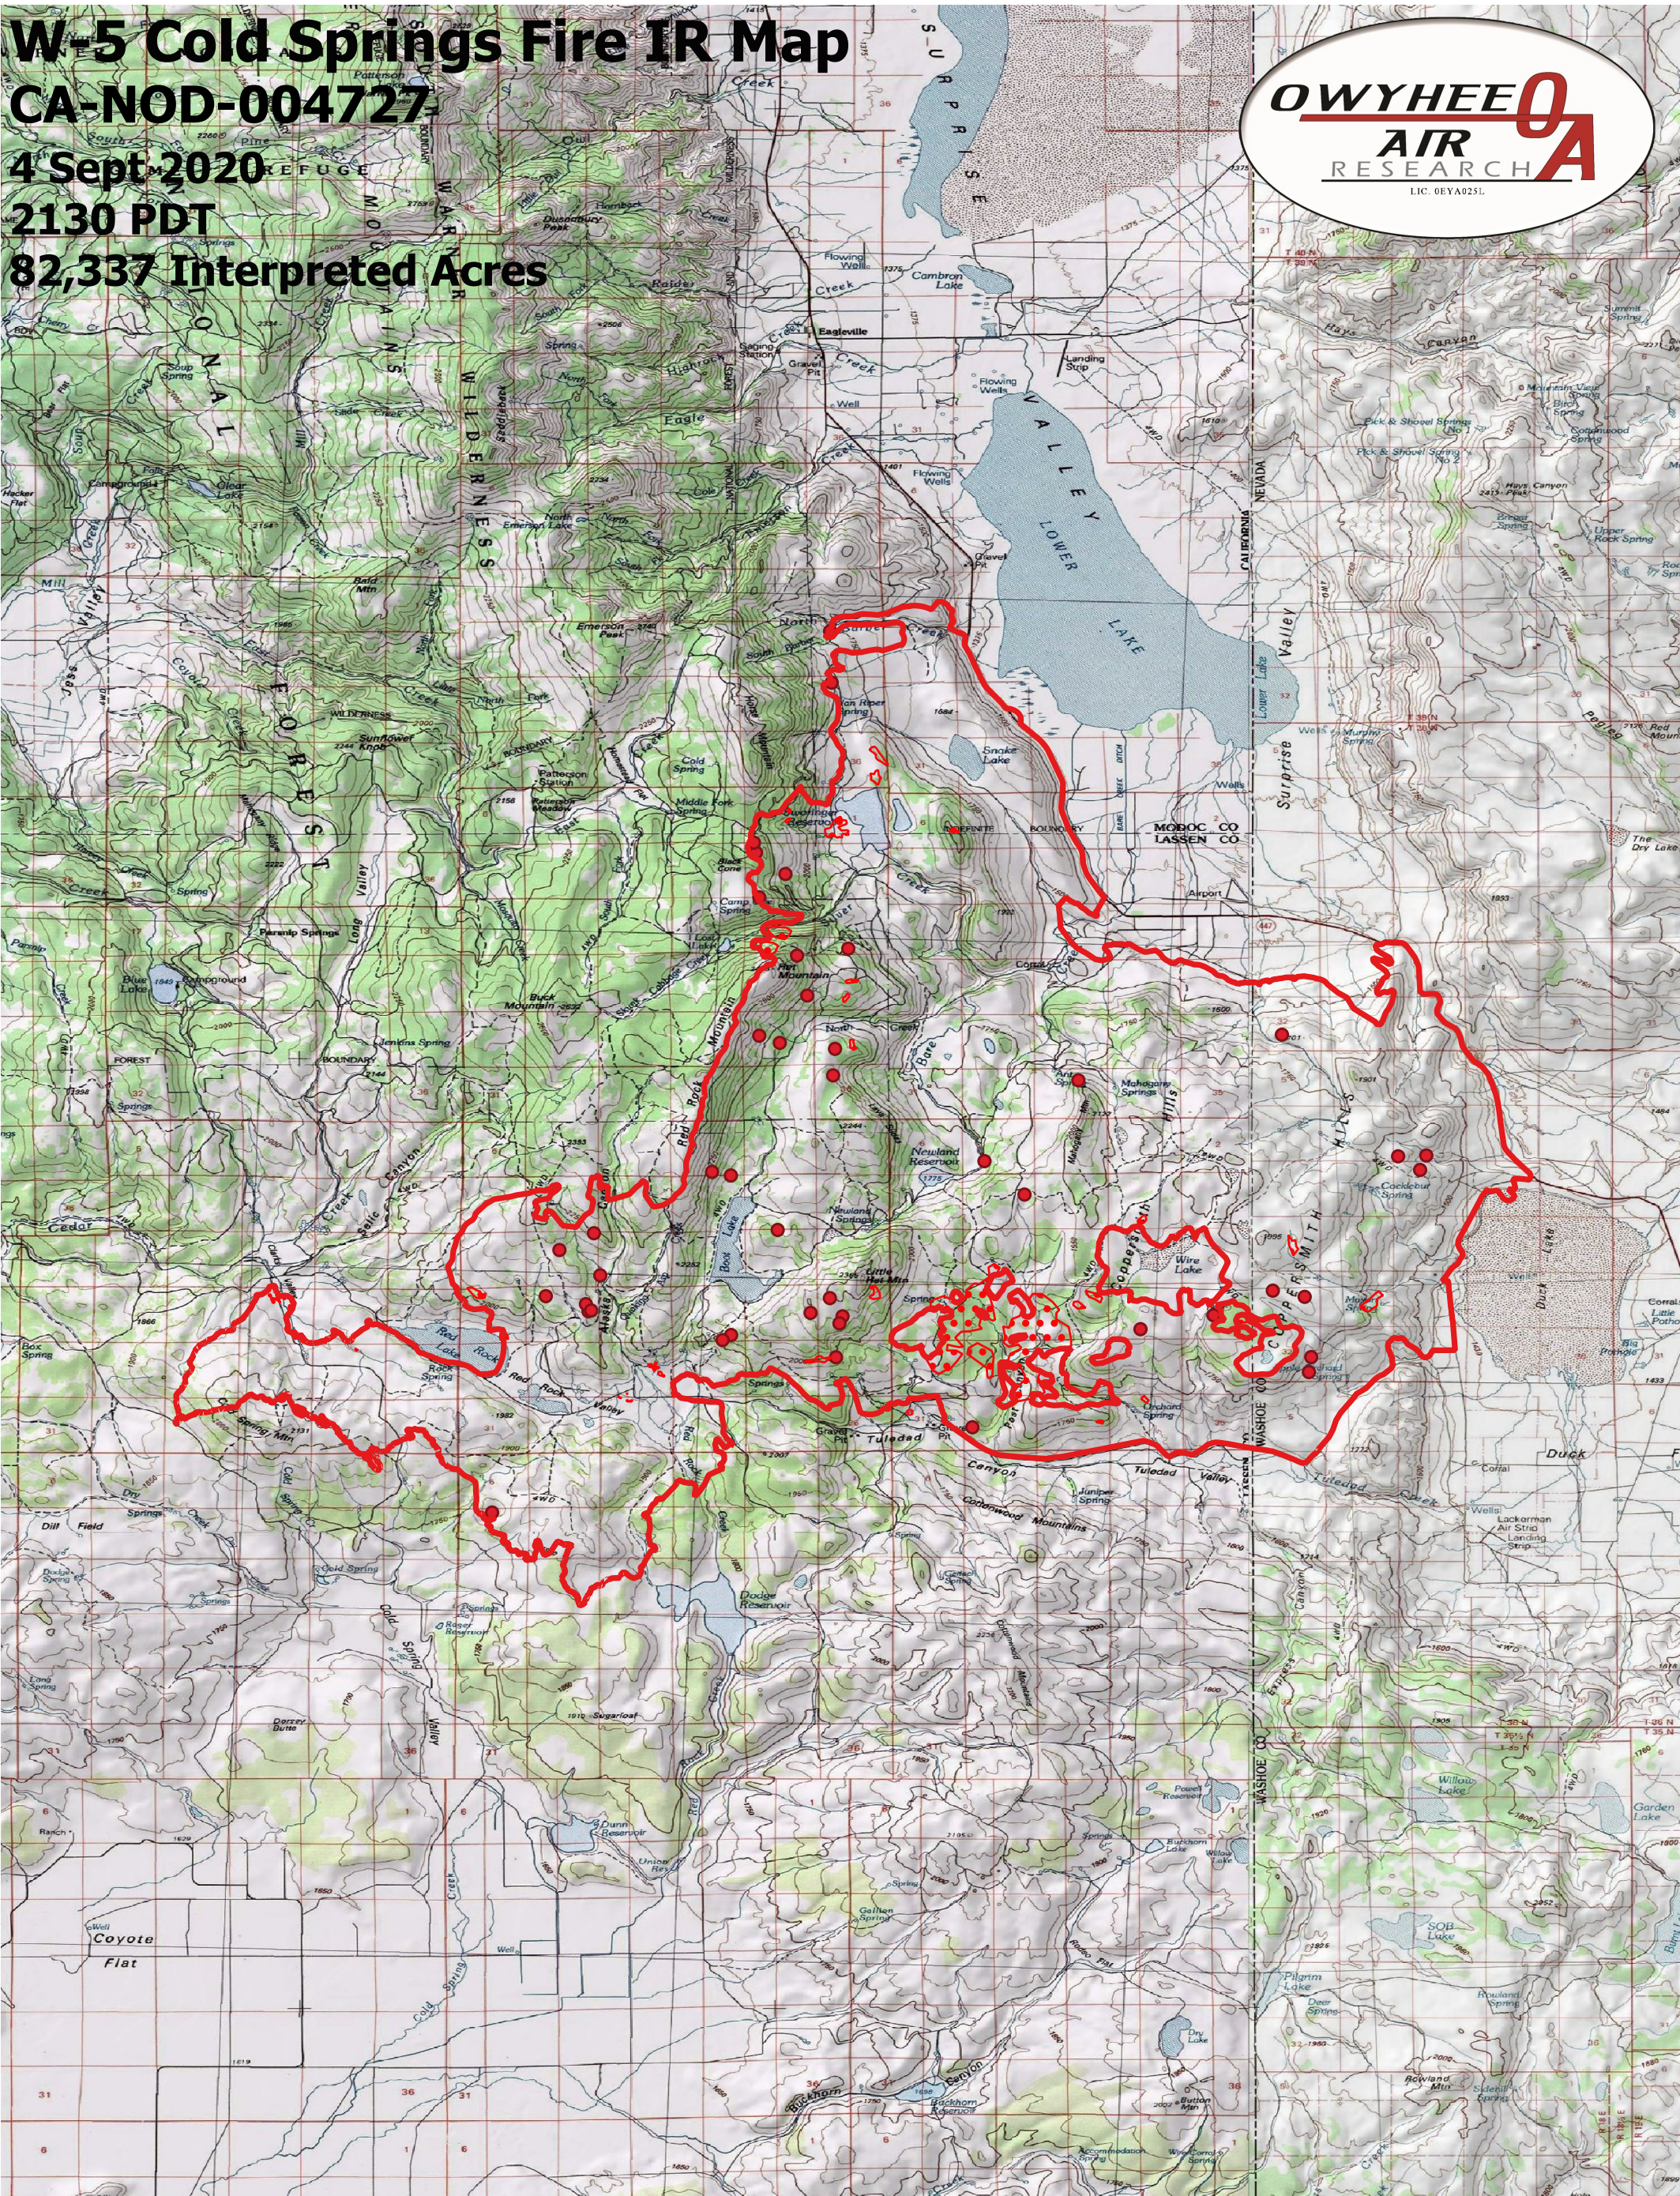

W-5 Cold Springs Fire IR Map

CA-NOD-004727

4 Sept 2020

2130 PDT

82,337 Interpreted Acres

Legend

- BurnPerimeter
- ScatteredHeat
- IntenseHeat
- IsolatedHeat

Scale: 1:85,000

Projection: WGS 84

Produced by Owyhee Air Research, Inc.

IR Interpreter: C. Holley

fire@owyheear.com (208) 442-5405