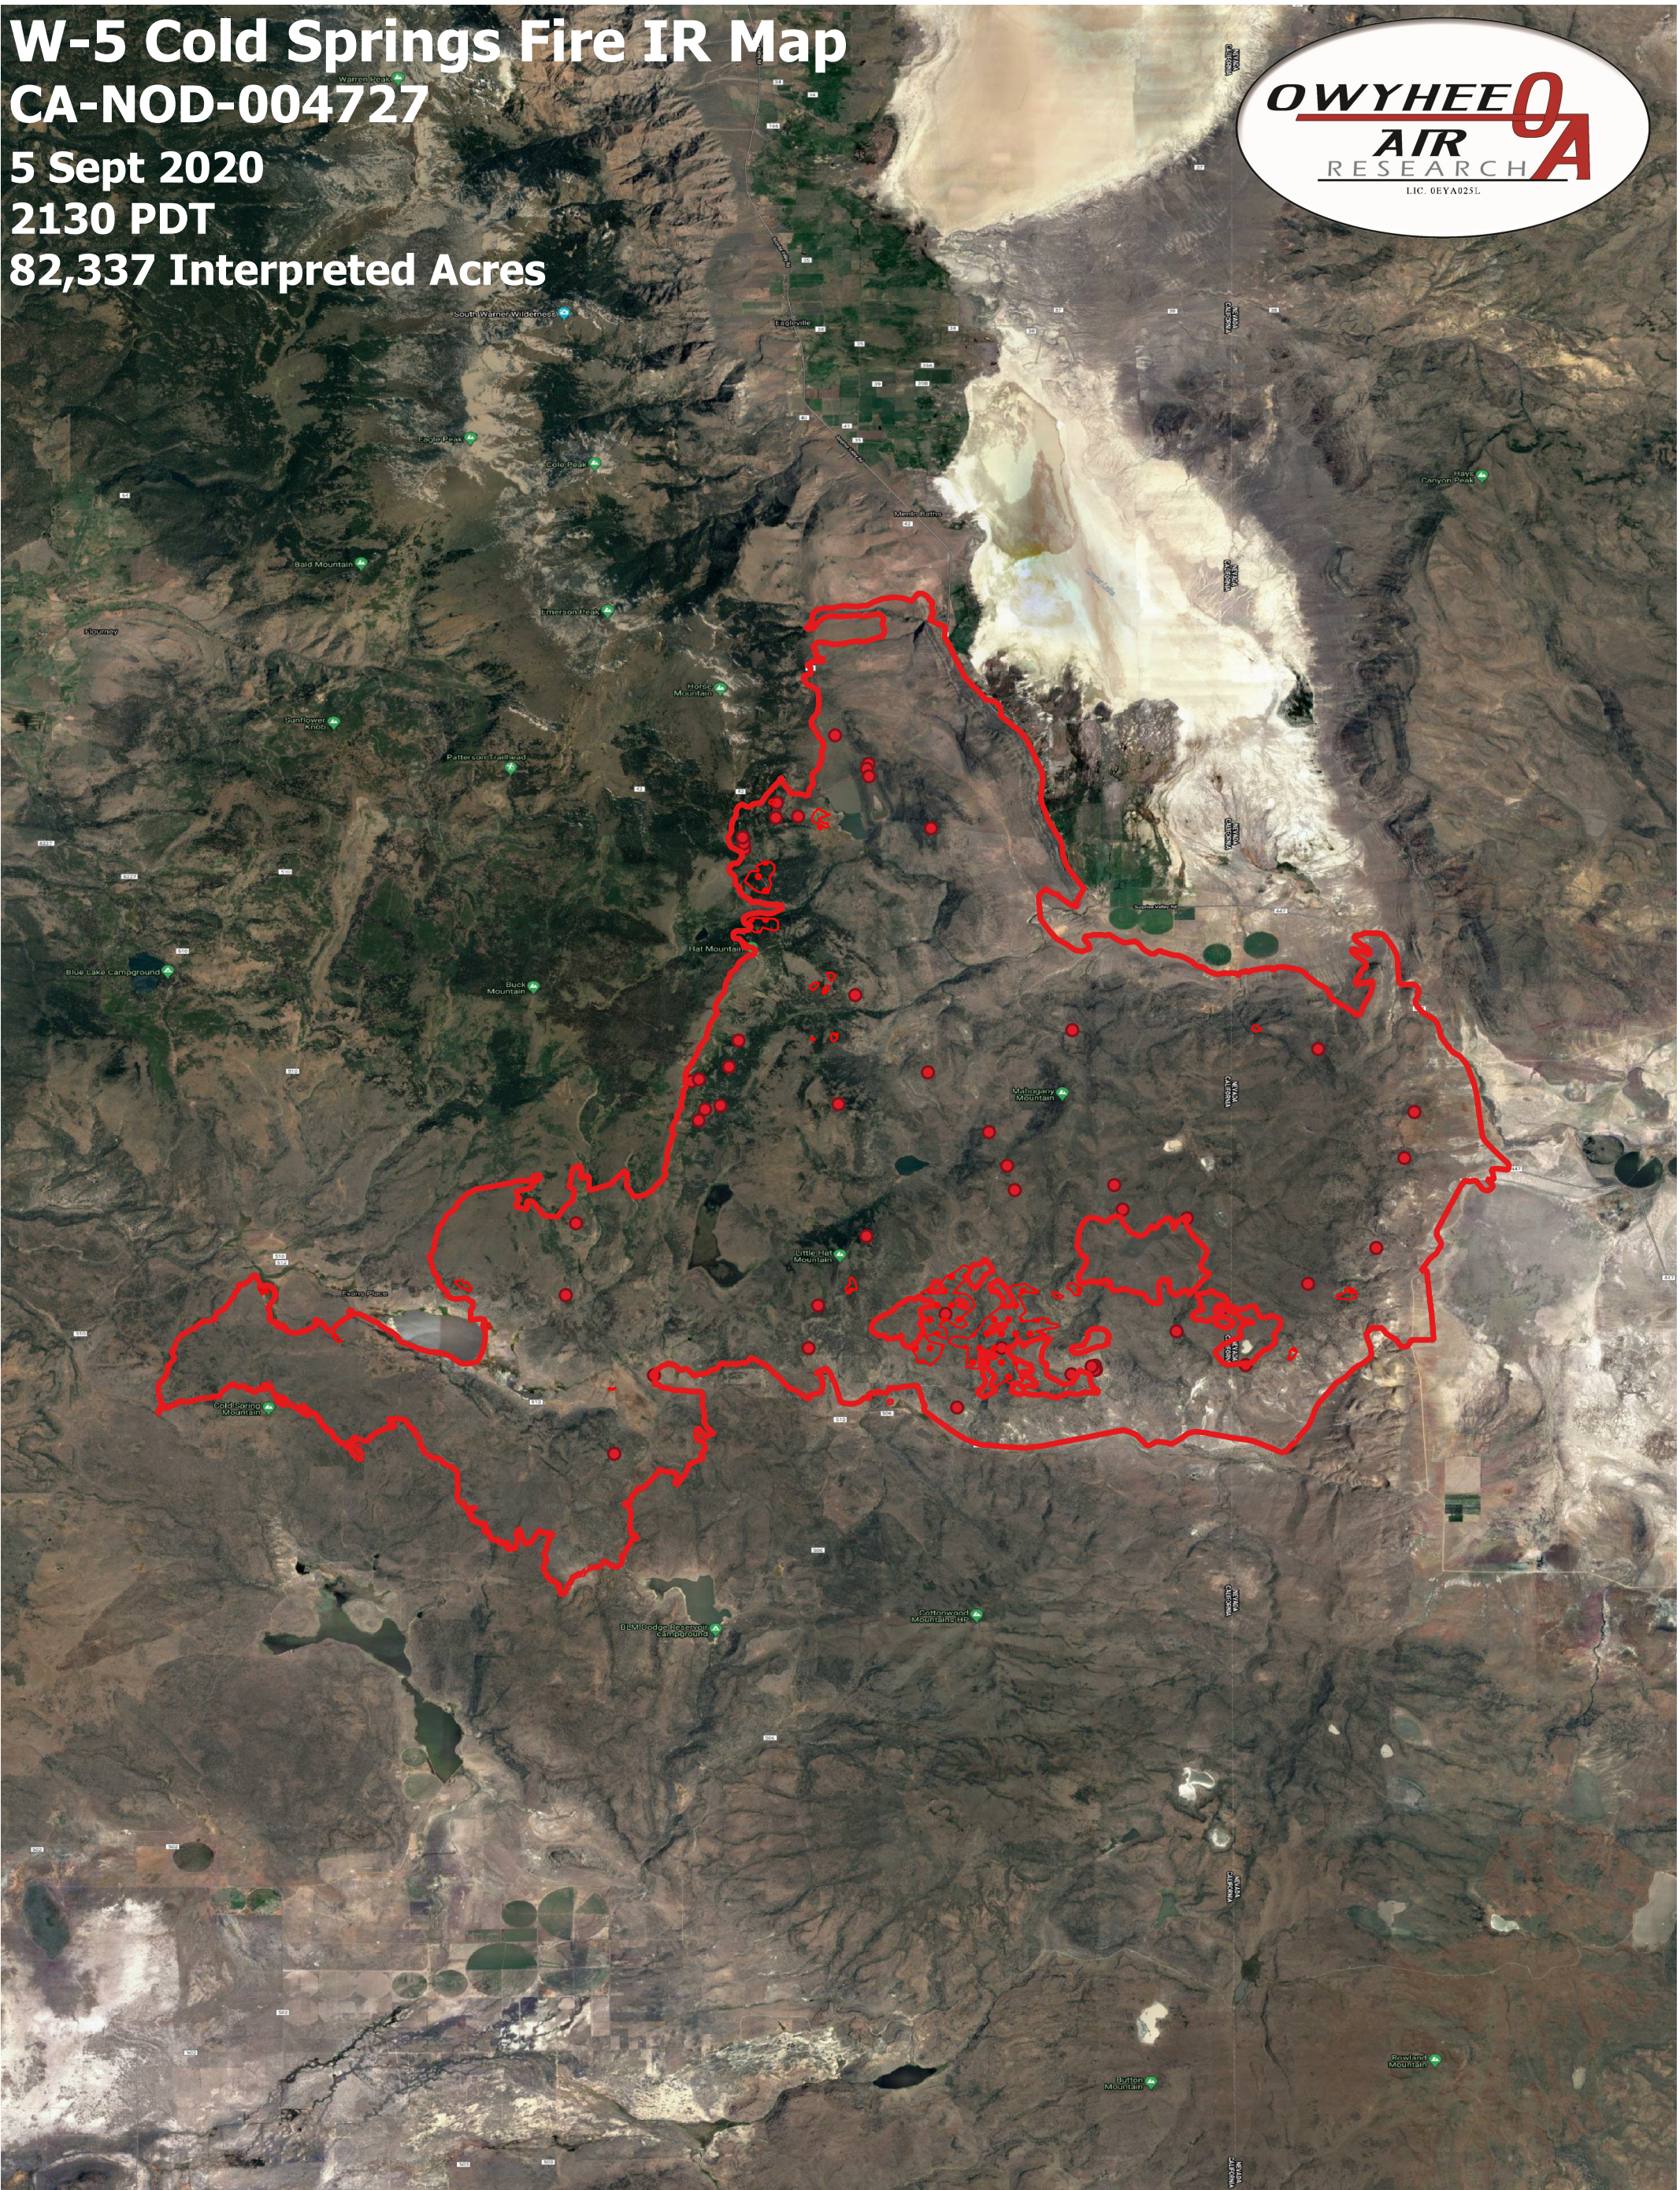

W-5 Cold Springs Fire IR Map

CA-NOD-004727

5 Sept 2020

2130 PDT

82,337 Interpreted Acres

Legend

- Burn Perimeter
- Scattered Heat
- Intense Heat
- Isolated Heat

Scale: 1:85,000

Projection: WGS 84

Produced by Owyhee Air Research, Inc.

IR Interpreter: C. Holley

fire@owyheear.com (208) 442-5405

0 2 4 6 8 10 mi