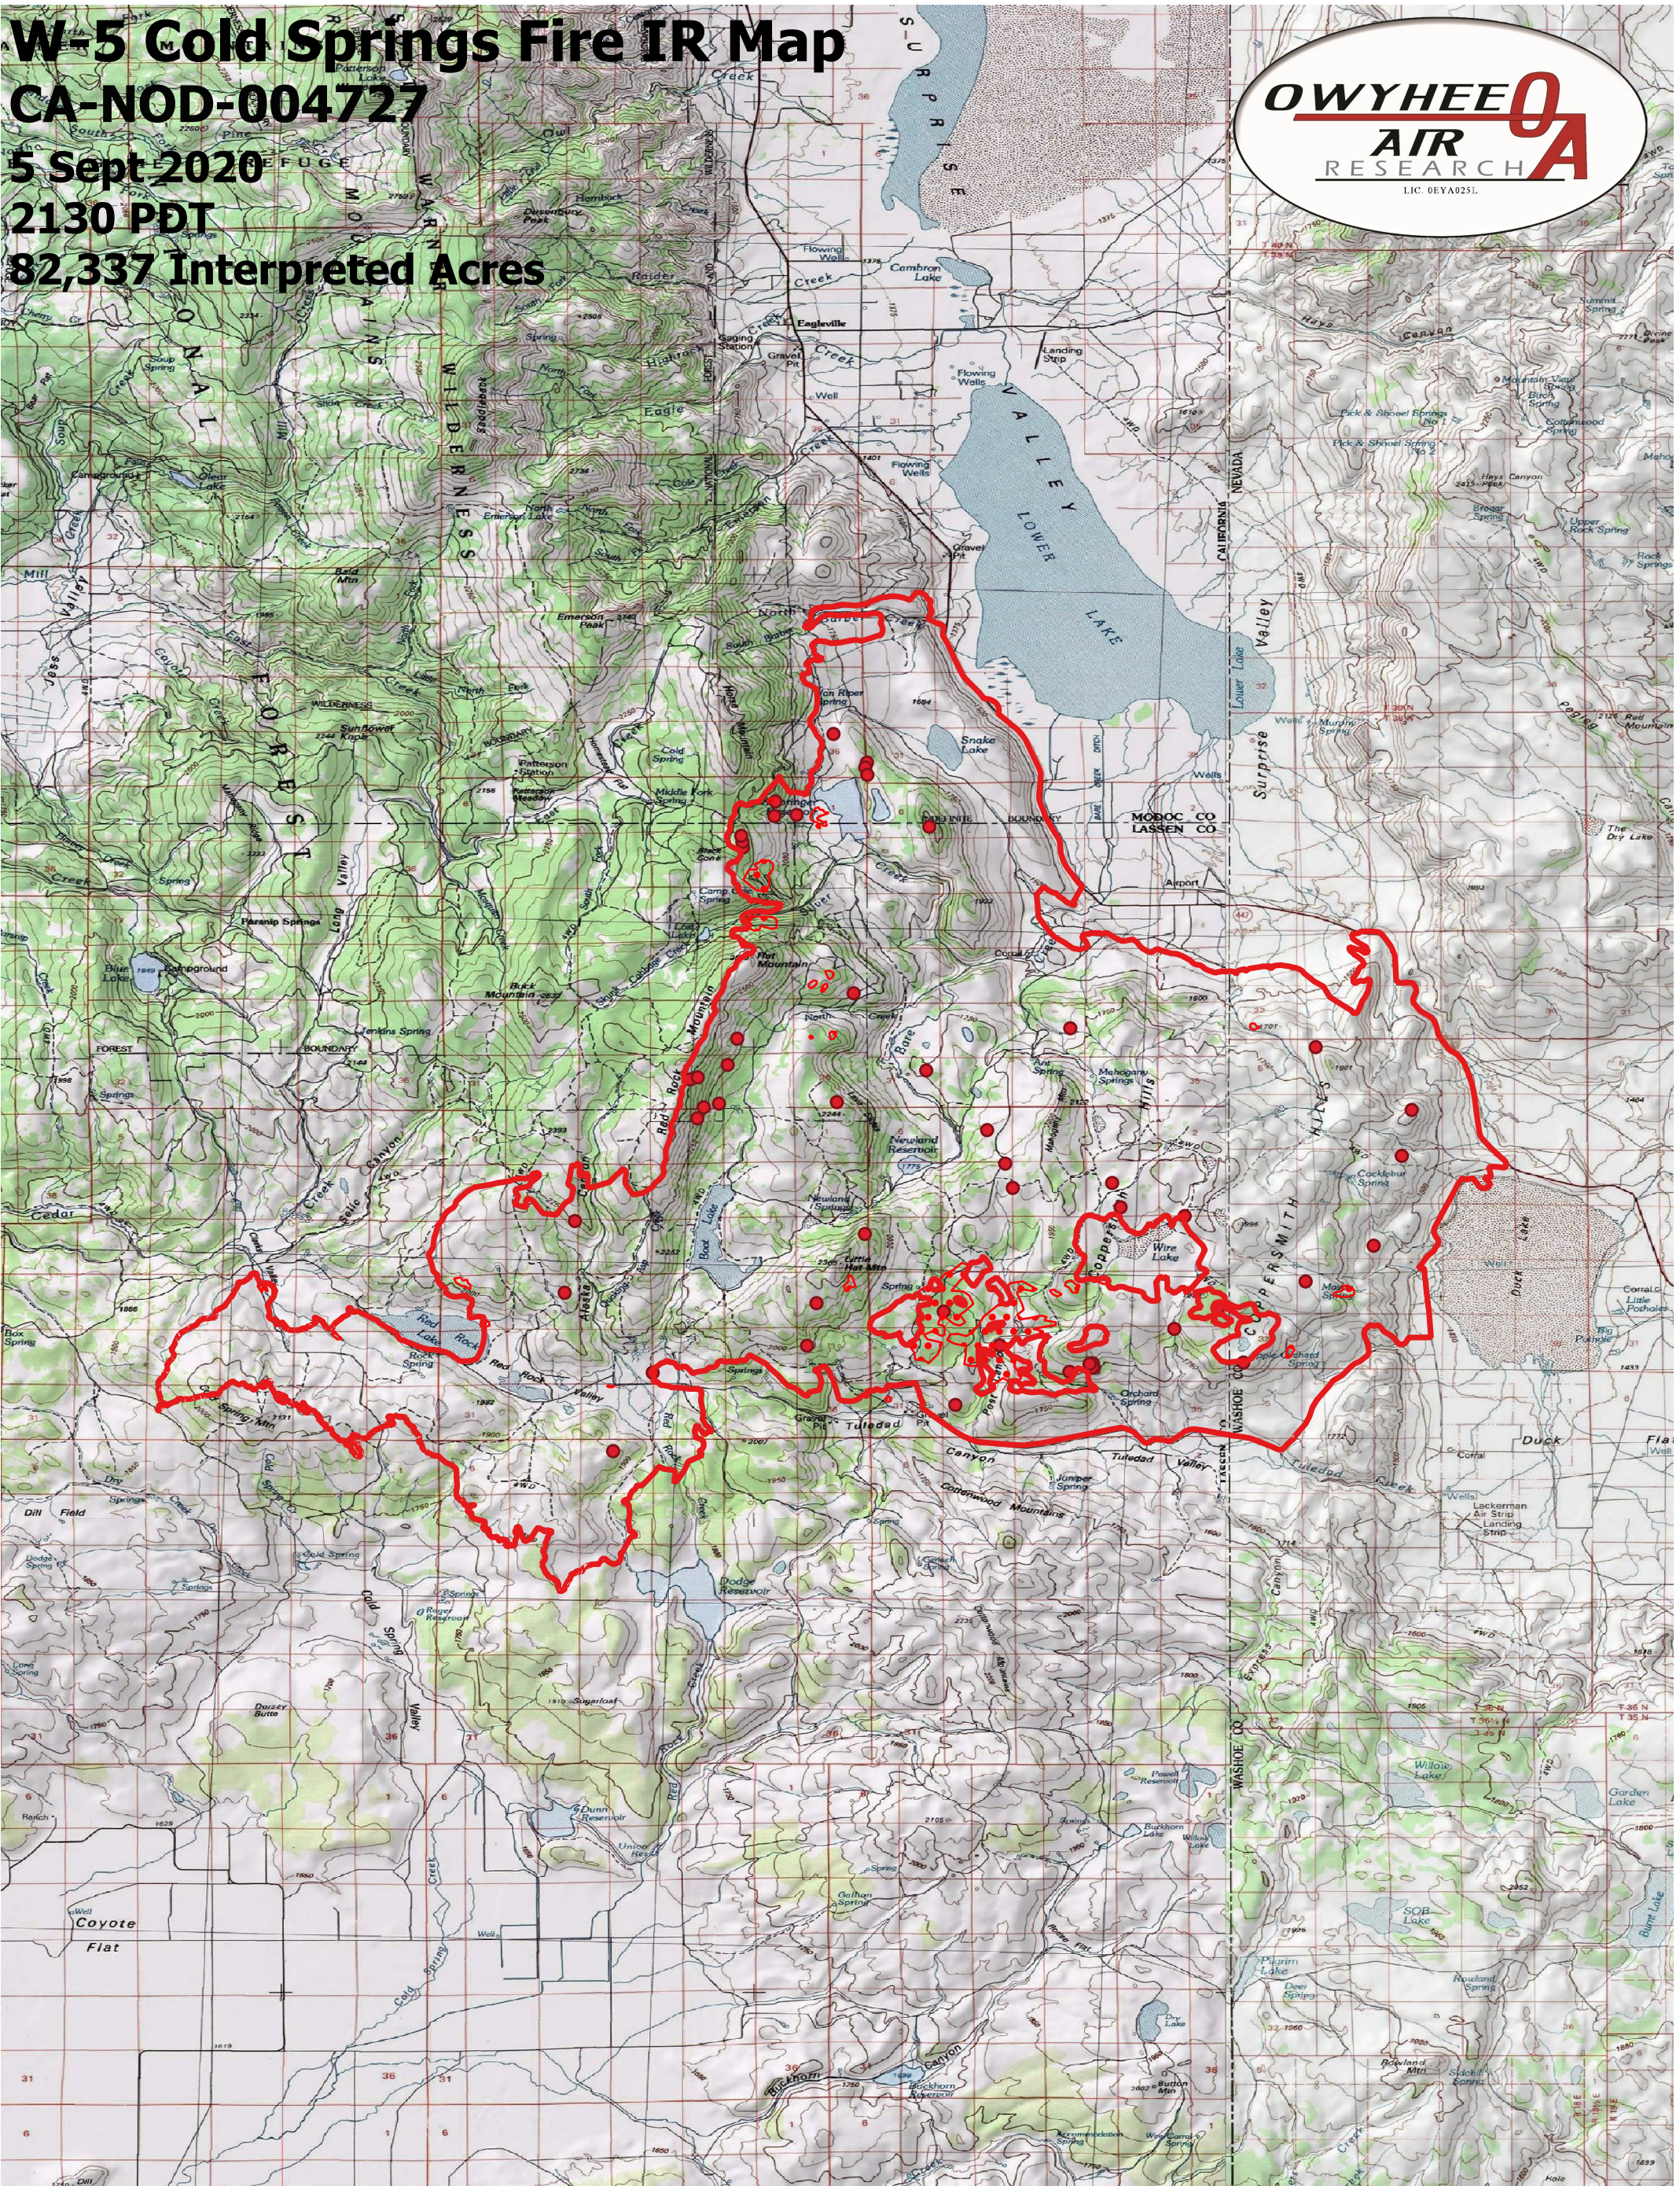

# W-5 Cold Springs Fire IR Map

CA-NOD-004727

5 Sept 2020

2130 PDT

82,337 Interpreted Acres

## Legend

- Burn Perimeter
- Scattered Heat
- Intense Heat
- Isolated Heat

Scale: 1:85,000

Projection: WGS 84

Produced by Owyhee Air Research, Inc.

IR Interpreter: C. Holley

fire@owyheear.com (208) 442-5405