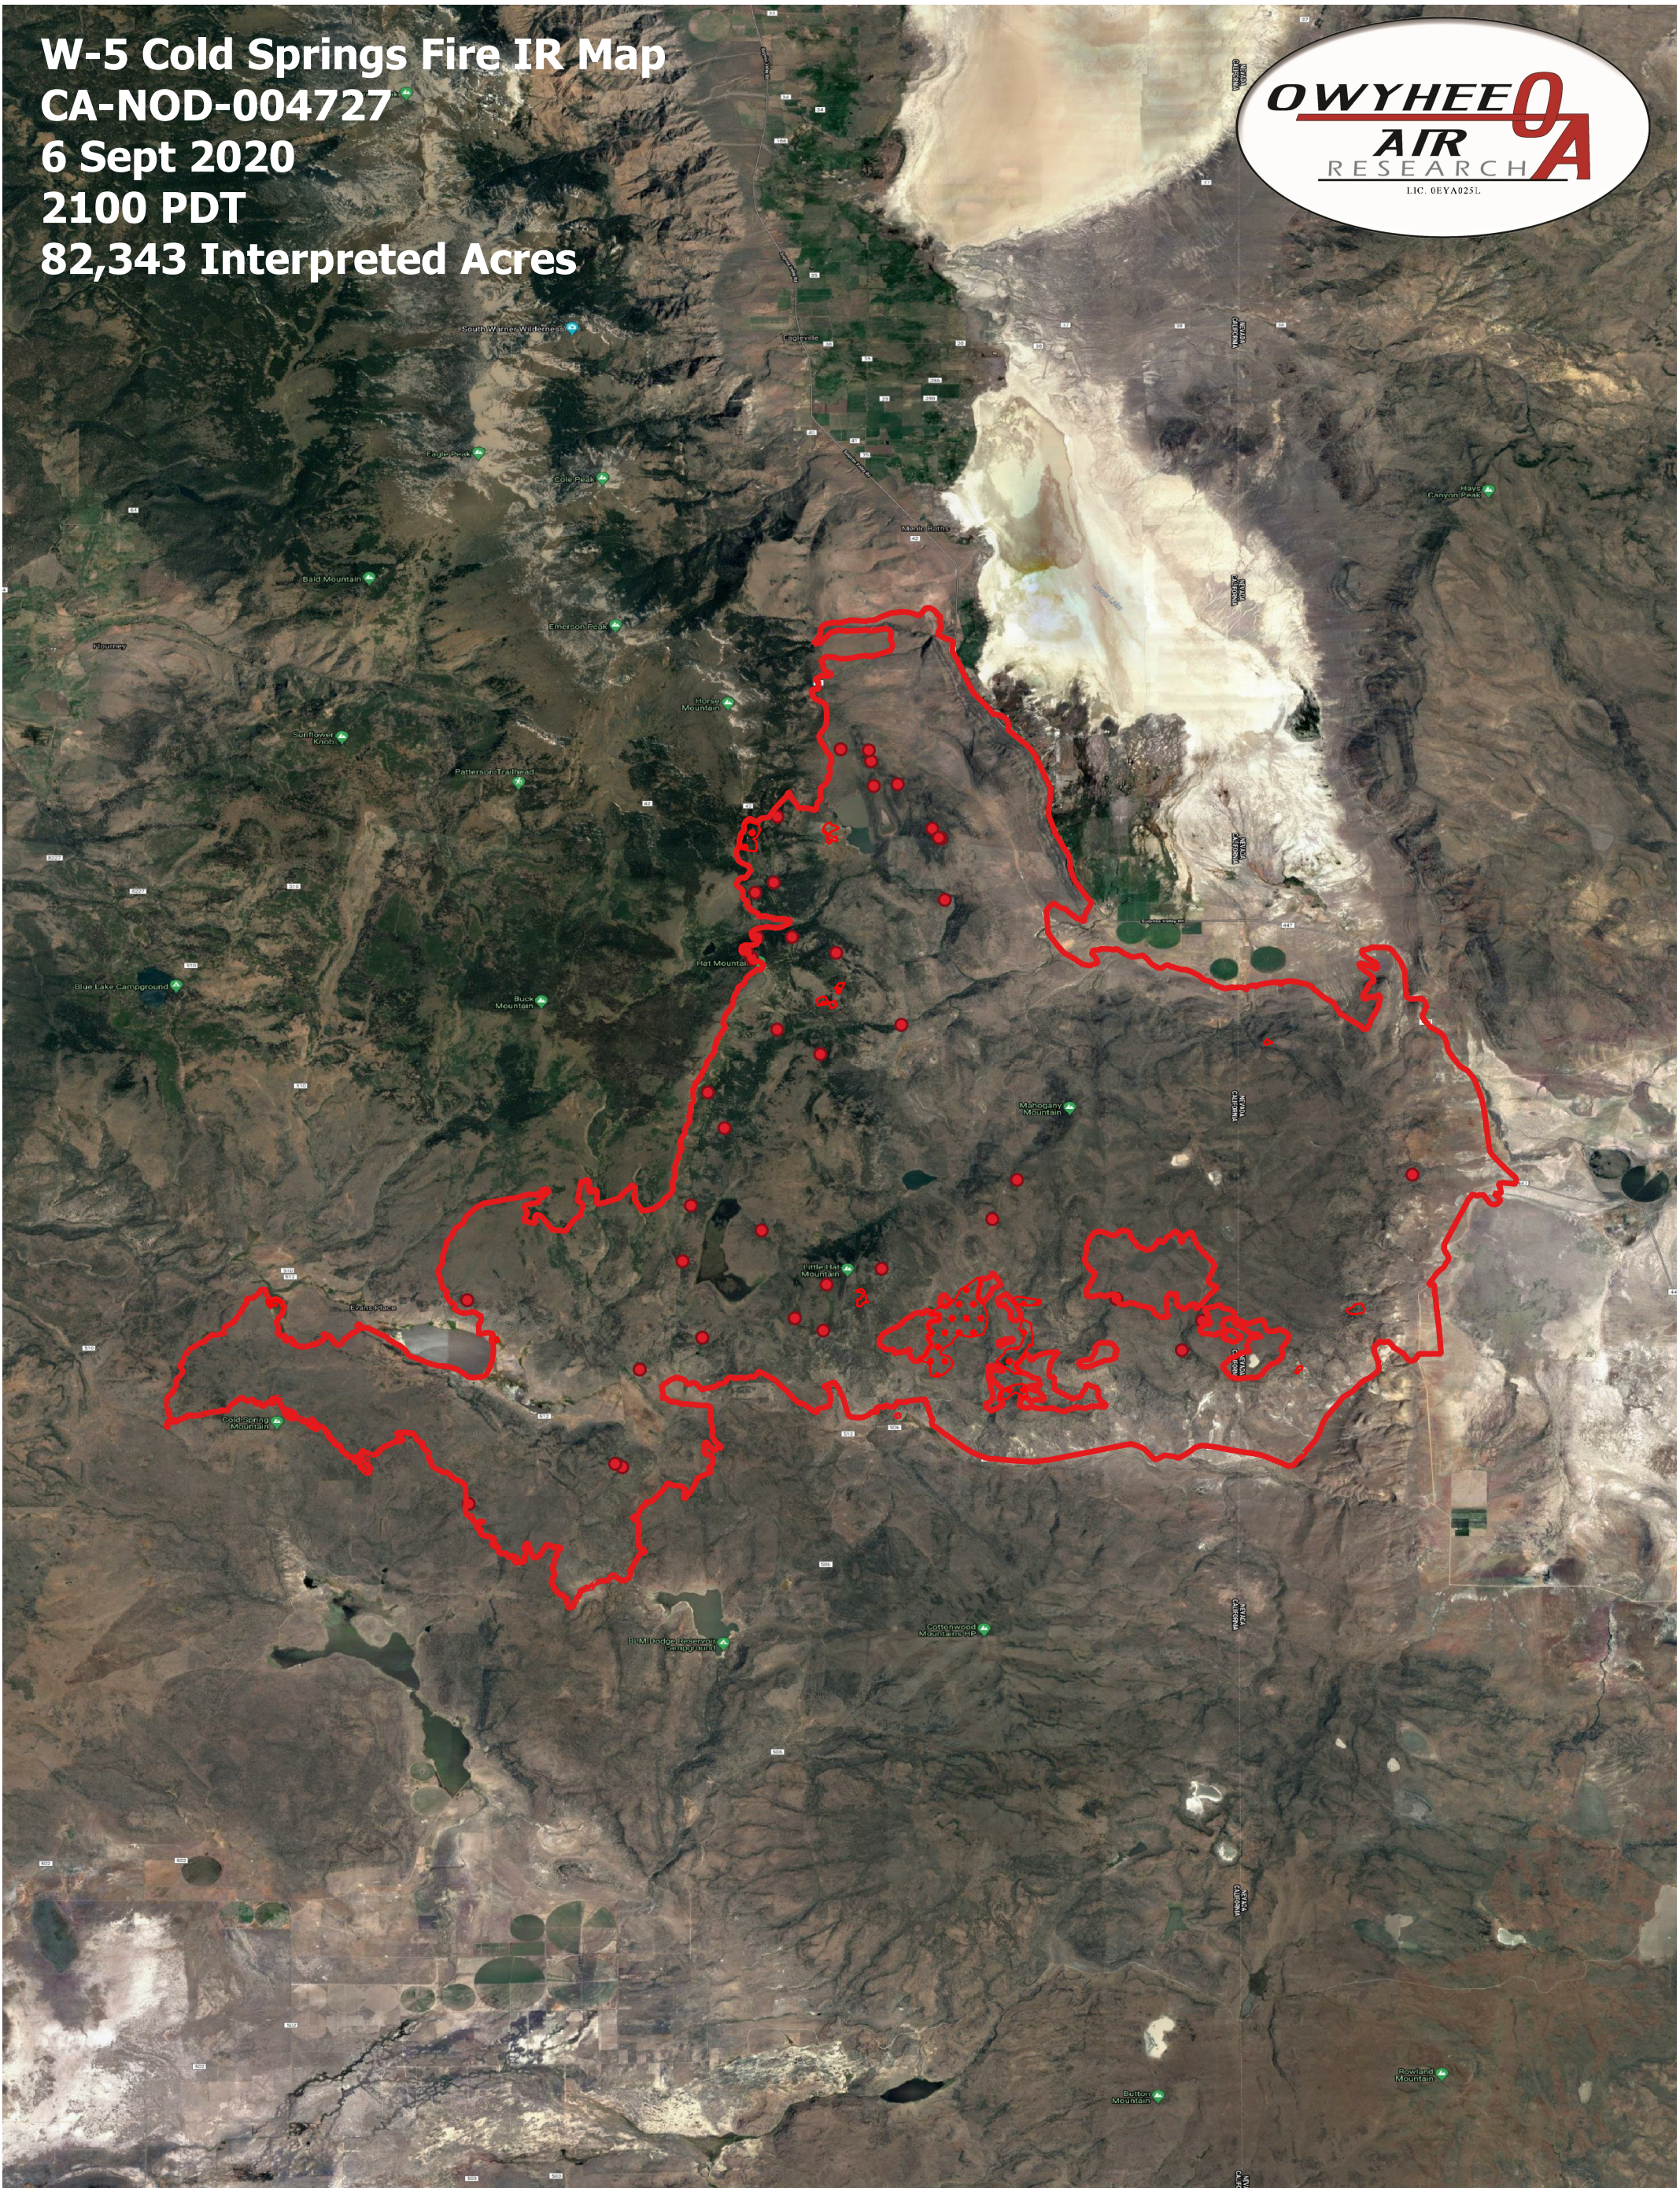

W-5 Cold Springs Fire IR Map
CA-NOD-004727
6 Sept 2020
2100 PDT
82,343 Interpreted Acres

Legend

-  Burn Perimeter
-  Scattered Heat
-  Intense Heat
-  Isolated Heat

Scale: 1:85,000

Projection: WGS 84

Produced by Owyhee Air Research, Inc.