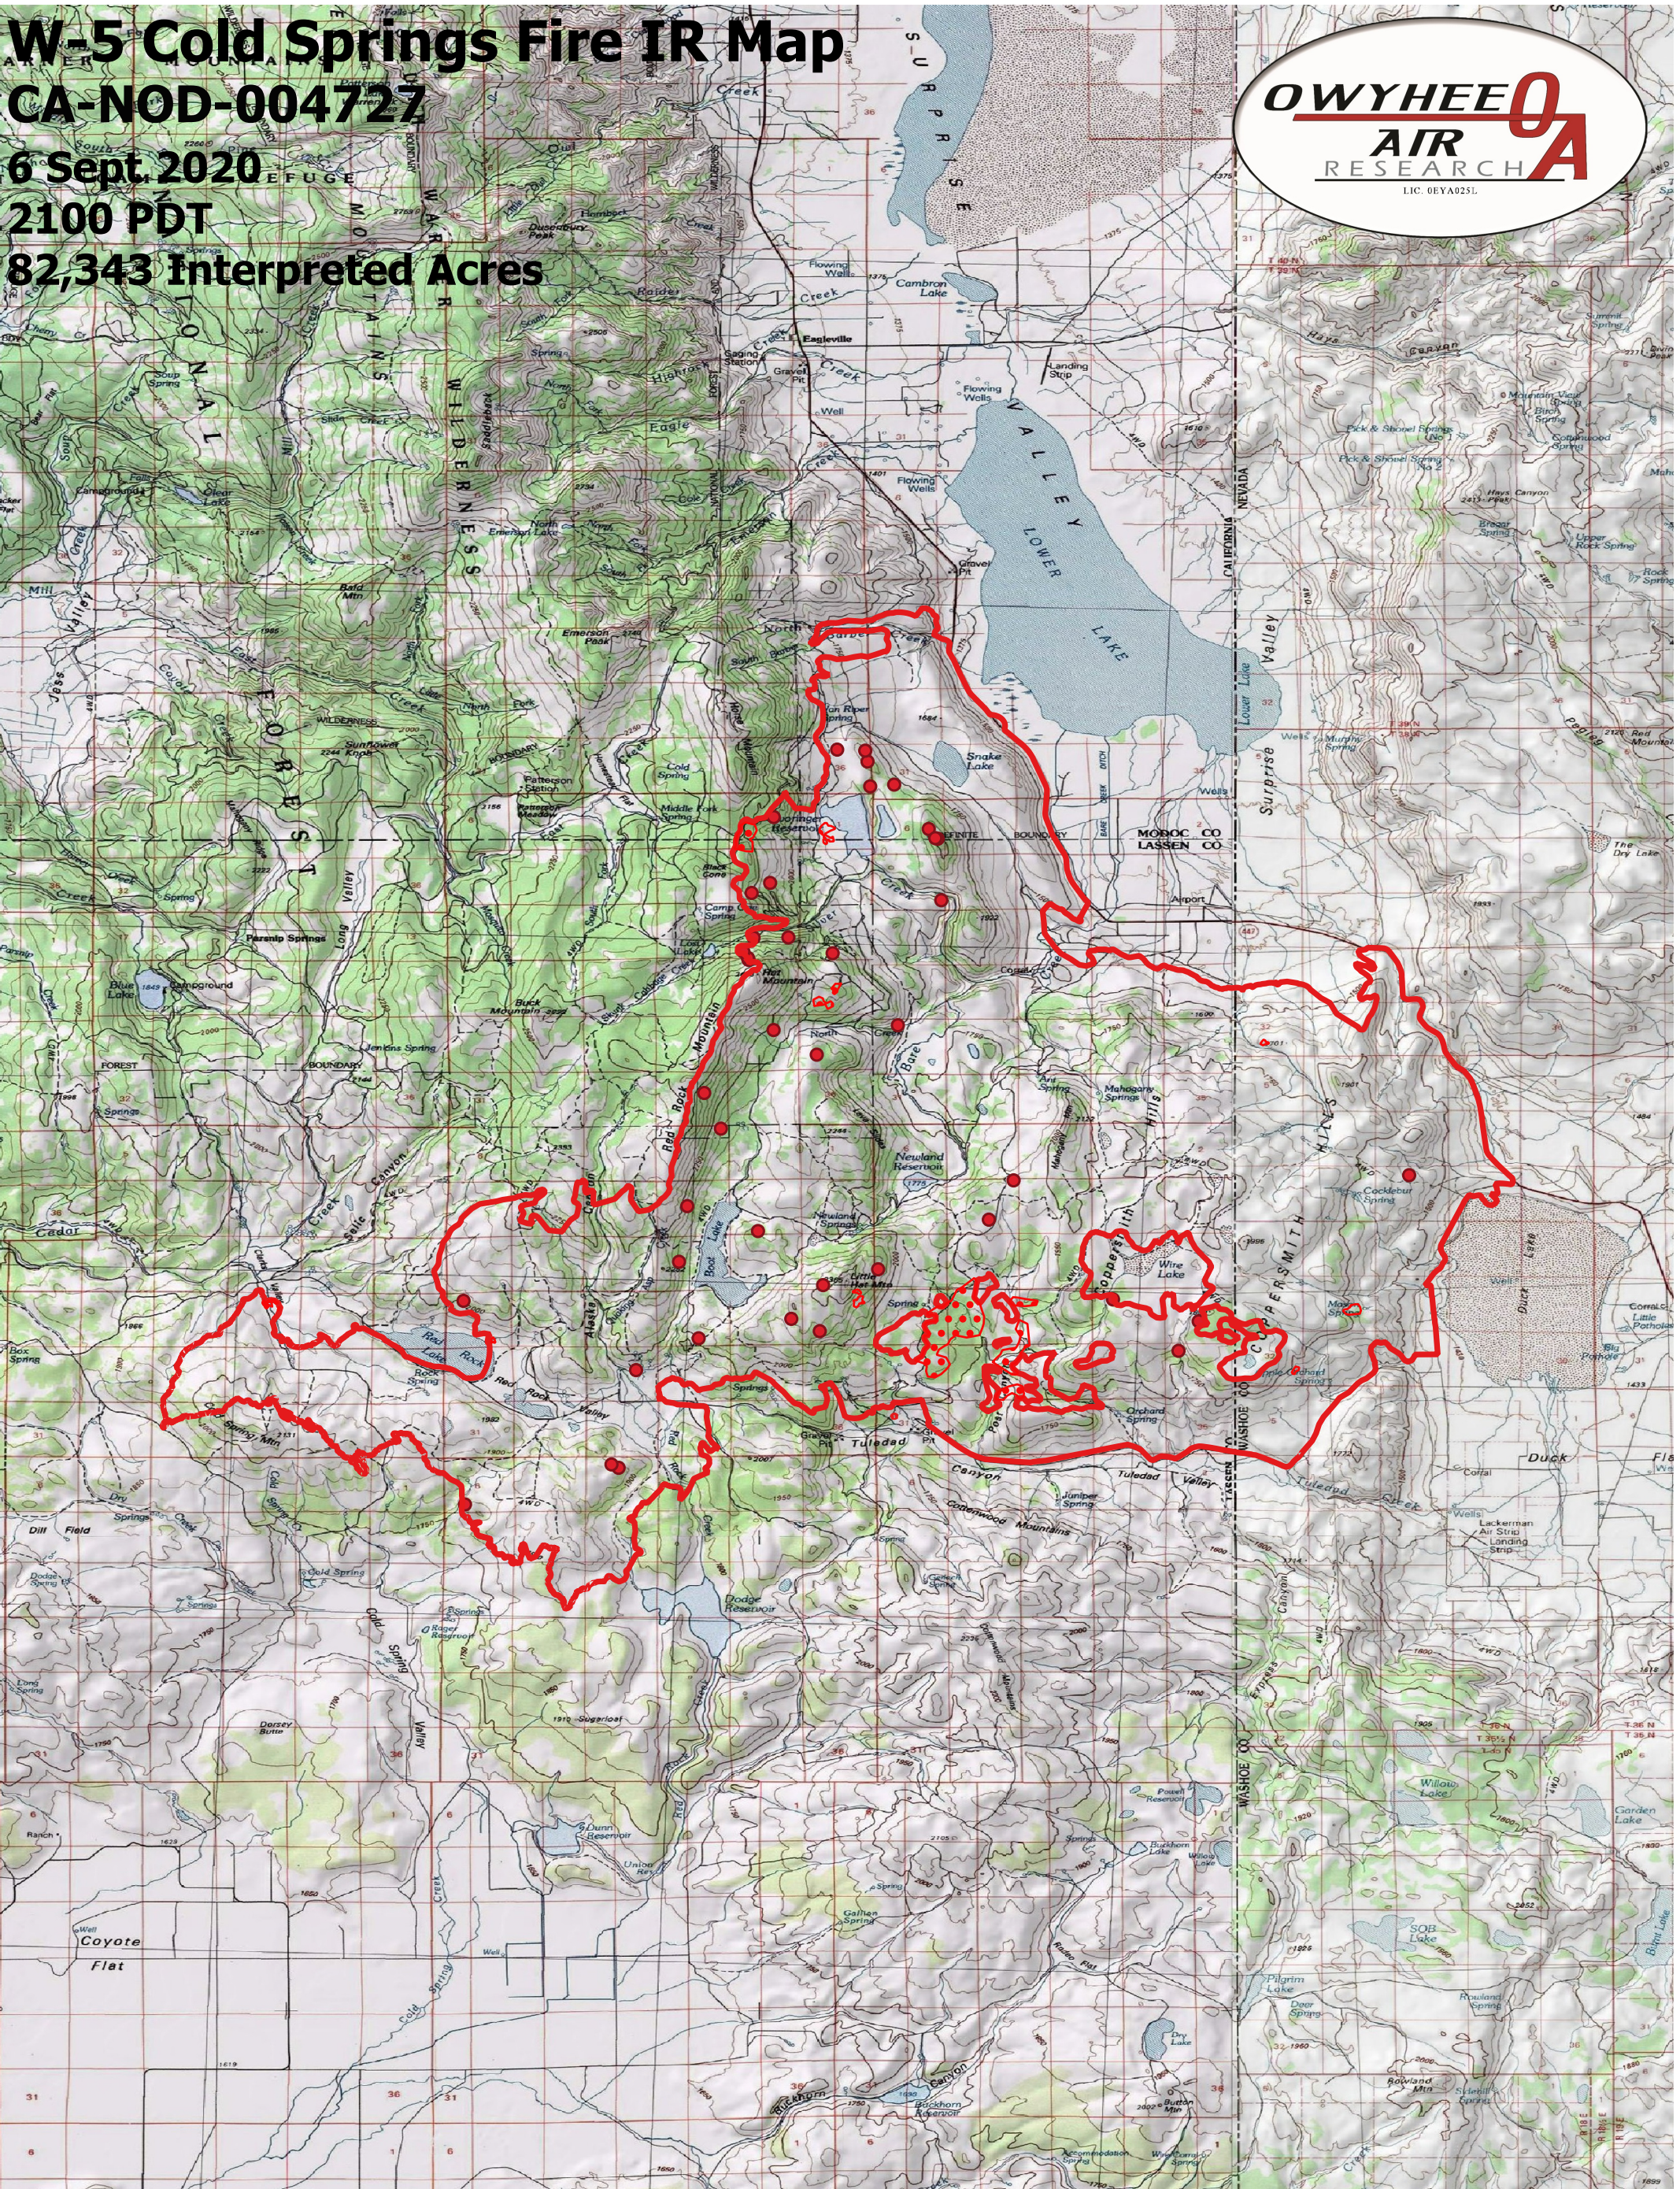

W-5 Cold Springs Fire IR Map

CA-NOD-004727

6 Sept. 2020

2100 PDT

82,343 Interpreted Acres

Legend

- Burn Perimeter
- Scattered Heat
- Intense Heat
- Isolated Heat

Scale: 1:85,000

Projection: WGS 84

Produced by Owyhee Air Research, Inc.

IR Interpreter: C. Holley

fire@owyheear.com (208) 442-5405