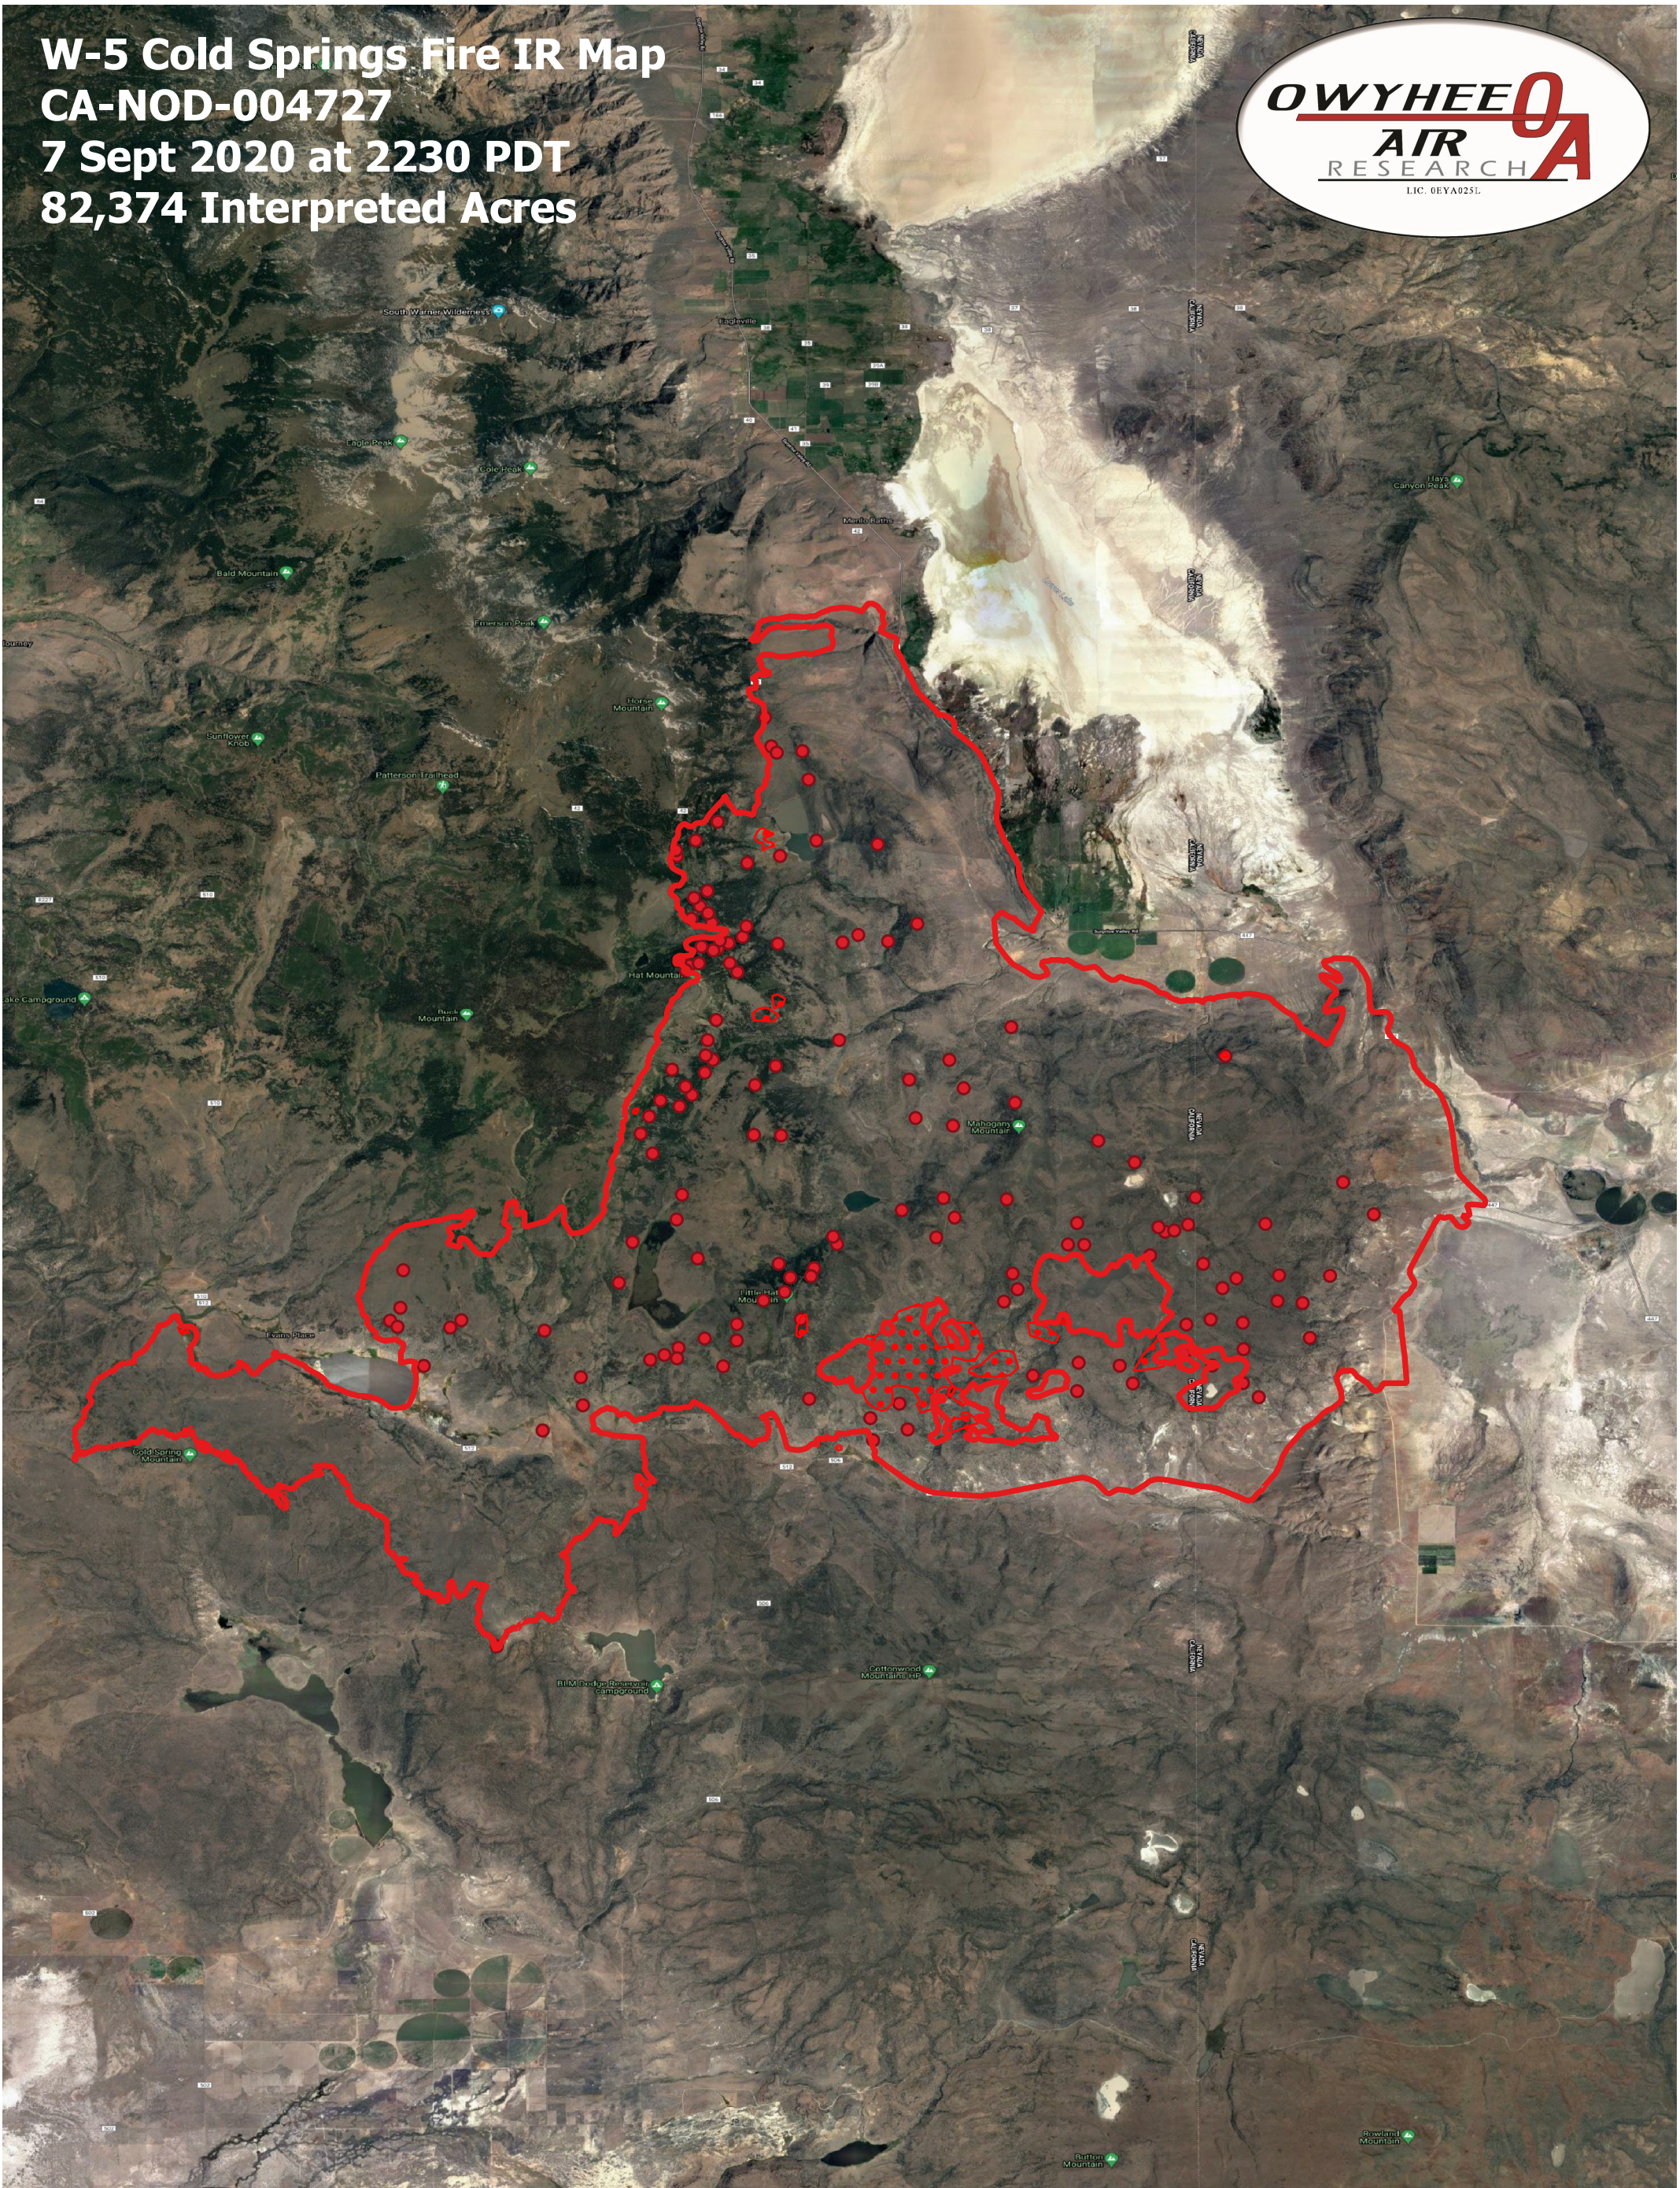

W-5 Cold Springs Fire IR Map
CA-NOD-004727
7 Sept 2020 at 2230 PDT
82,374 Interpreted Acres

Legend

- Burn Perimeter
- Scattered Heat
- Intense Heat
- Isolated Heat

Scale: 1:85,000

Projection: WGS 84

Produced by Owyhee Air Research, Inc.