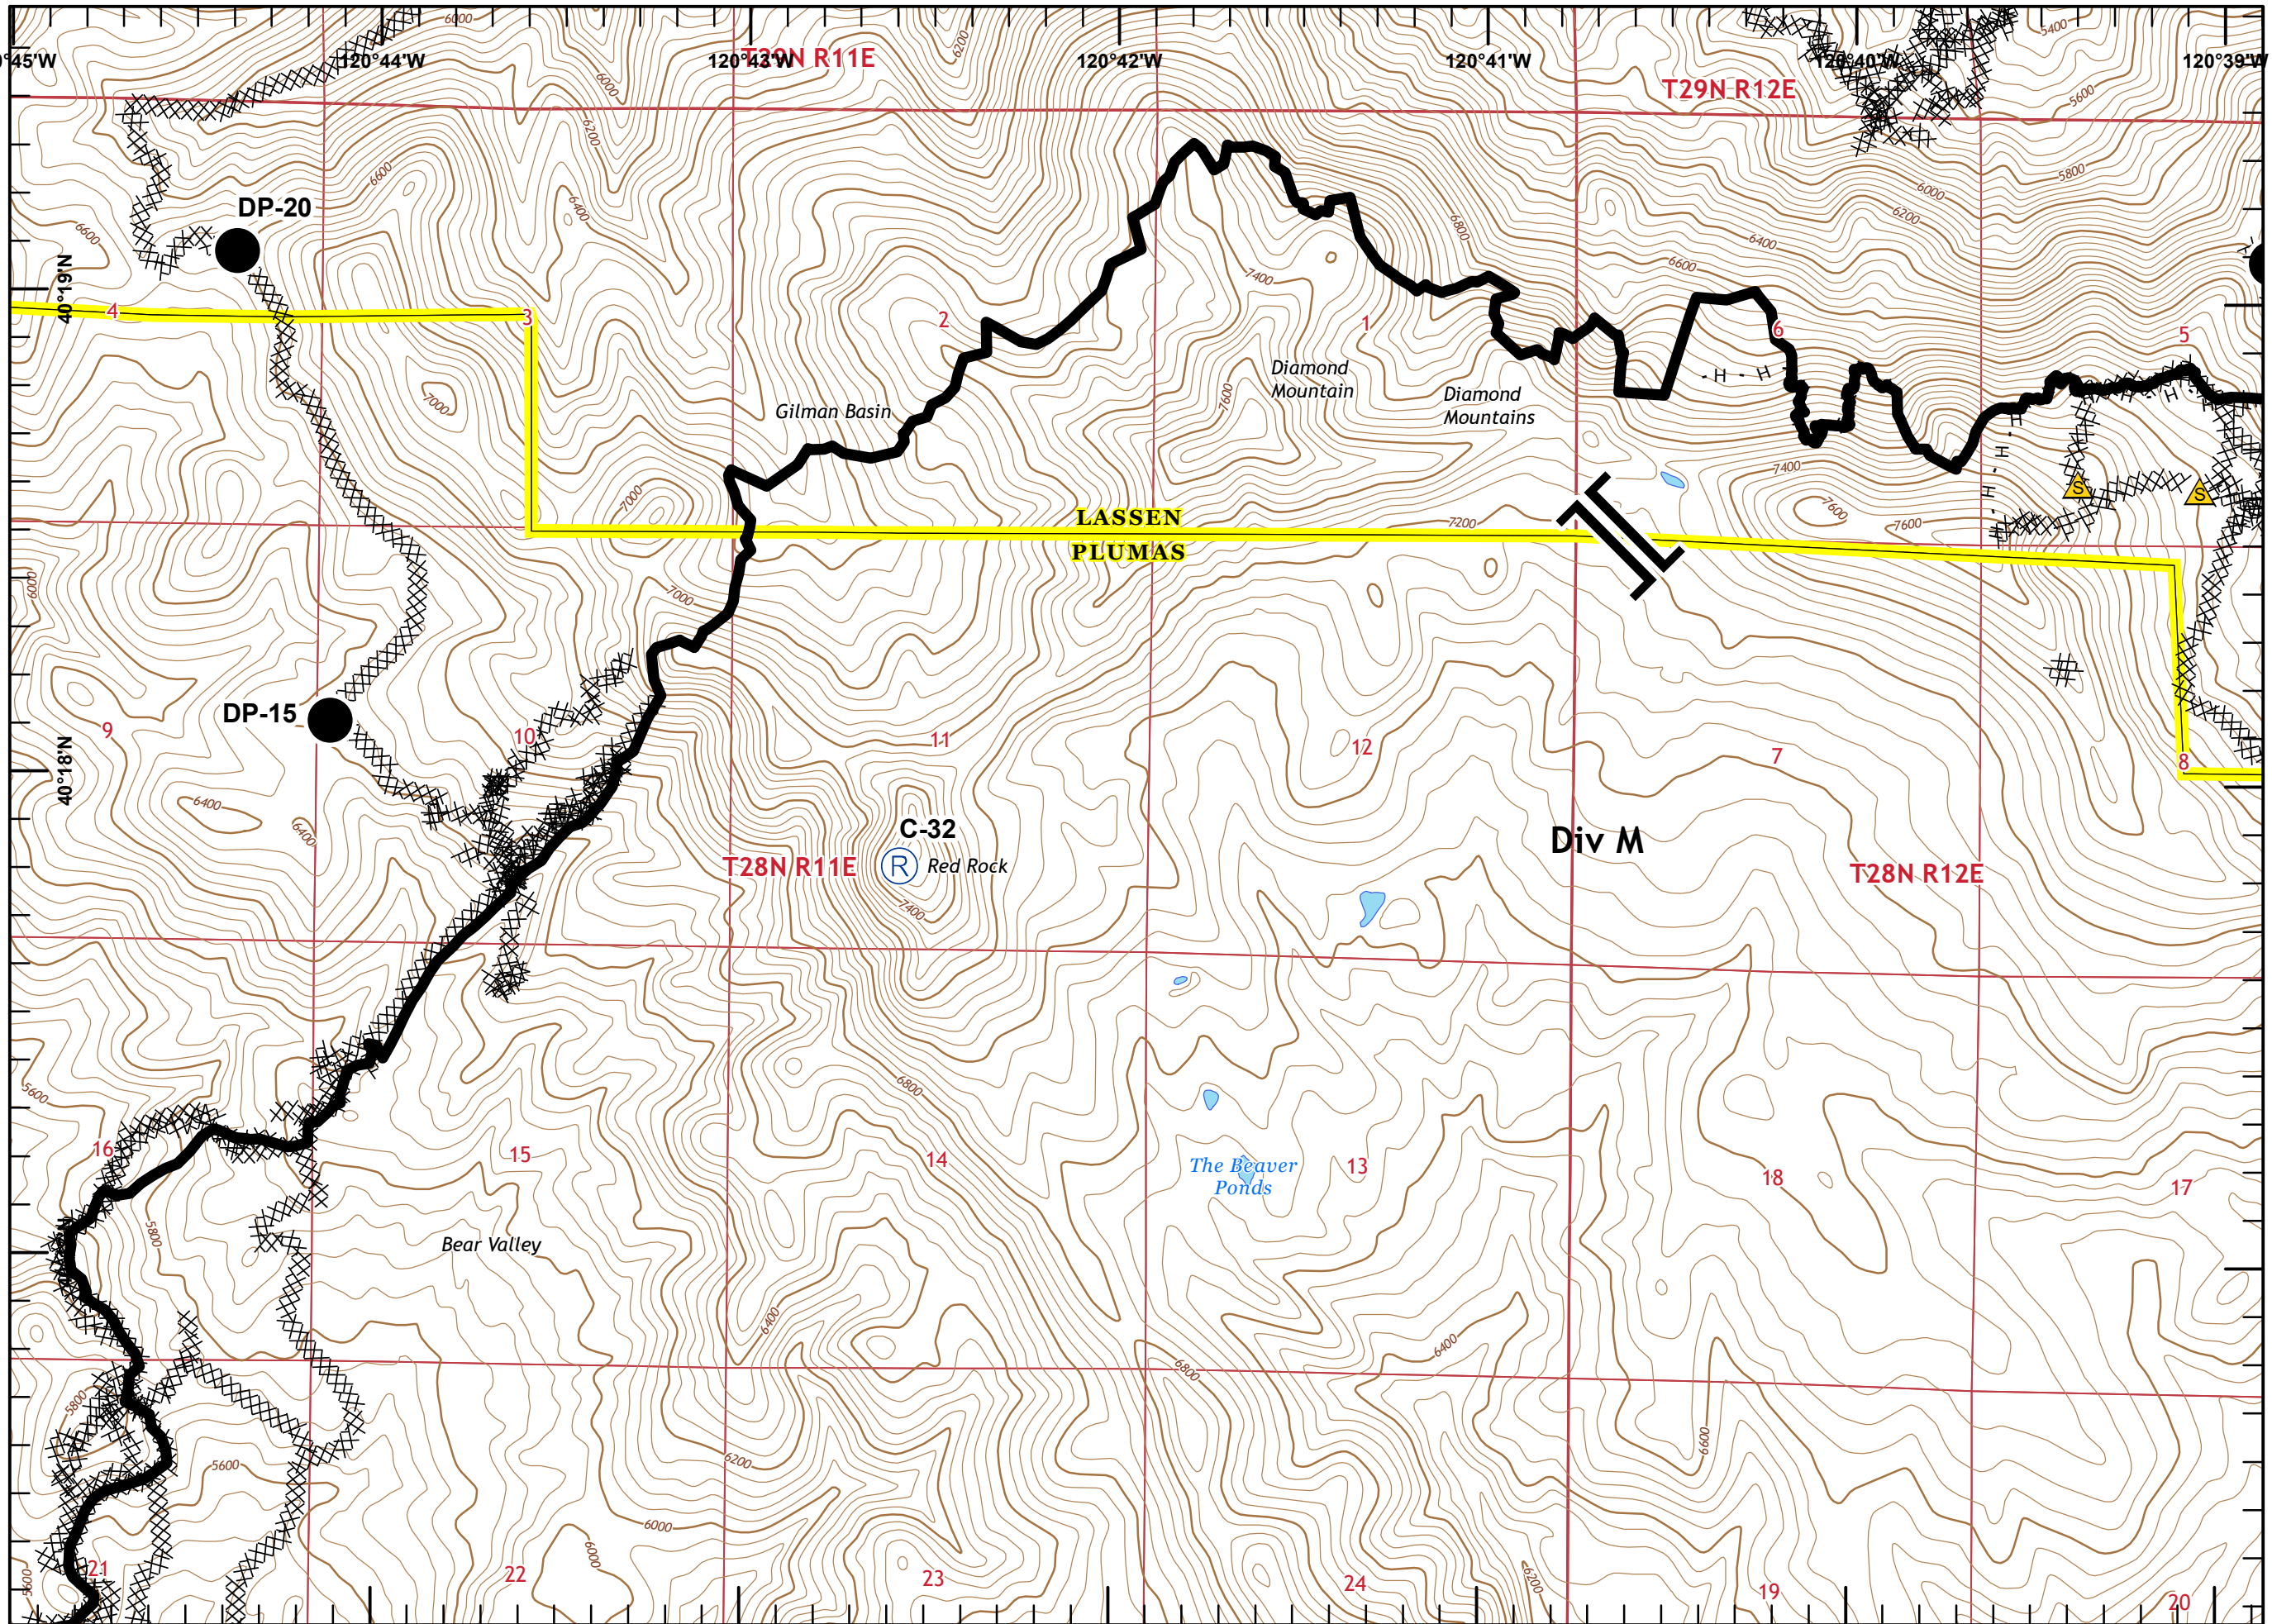

**Sheep Fire**  
**CA-PNF-001299**  
**09/04/2020**

-  Aerial Hazard
-  Dip Site
-  Drop Point
-  Incident Command Post
-  Repeater
-  Safety Zone
-  Water Source
-  Uncontrolled Fire Edge
-  Contained Line
-  Completed Dozer Line
-  H - H Completed Hand Line
-  R - R Road as Completed Line

- Dip Site
- Drop Point
- Uncontrolled Fire Edge
- Contained Line
- Completed Dozer Line

Miles

# Sheep Fire CA-PNF-001299

Page 8 of 10

- Dip Site
- Drop Point
- Safety Zone
- Branch Break
- Uncontrolled Fire Edge
- Contained Line
- Completed Dozer Line
- Completed Hand Line

Miles

- Drop Point
- Ⓡ Repeater
- ⚠ Safety Zone
- || Branch Break
- Contained Line
- XXXXX Completed Dozer Line
- H - H Completed Hand Line

Miles

Sheep Fire  
CA-PNF-001299

Page 10 of 10

- Drop Point
- Ⓜ Water Source
- ⎵ Division Break
- ▬ Uncontrolled Fire Edge
- ▬ Contained Line
- XXXXX Completed Dozer Line
- H - H Completed Hand Line

Miles