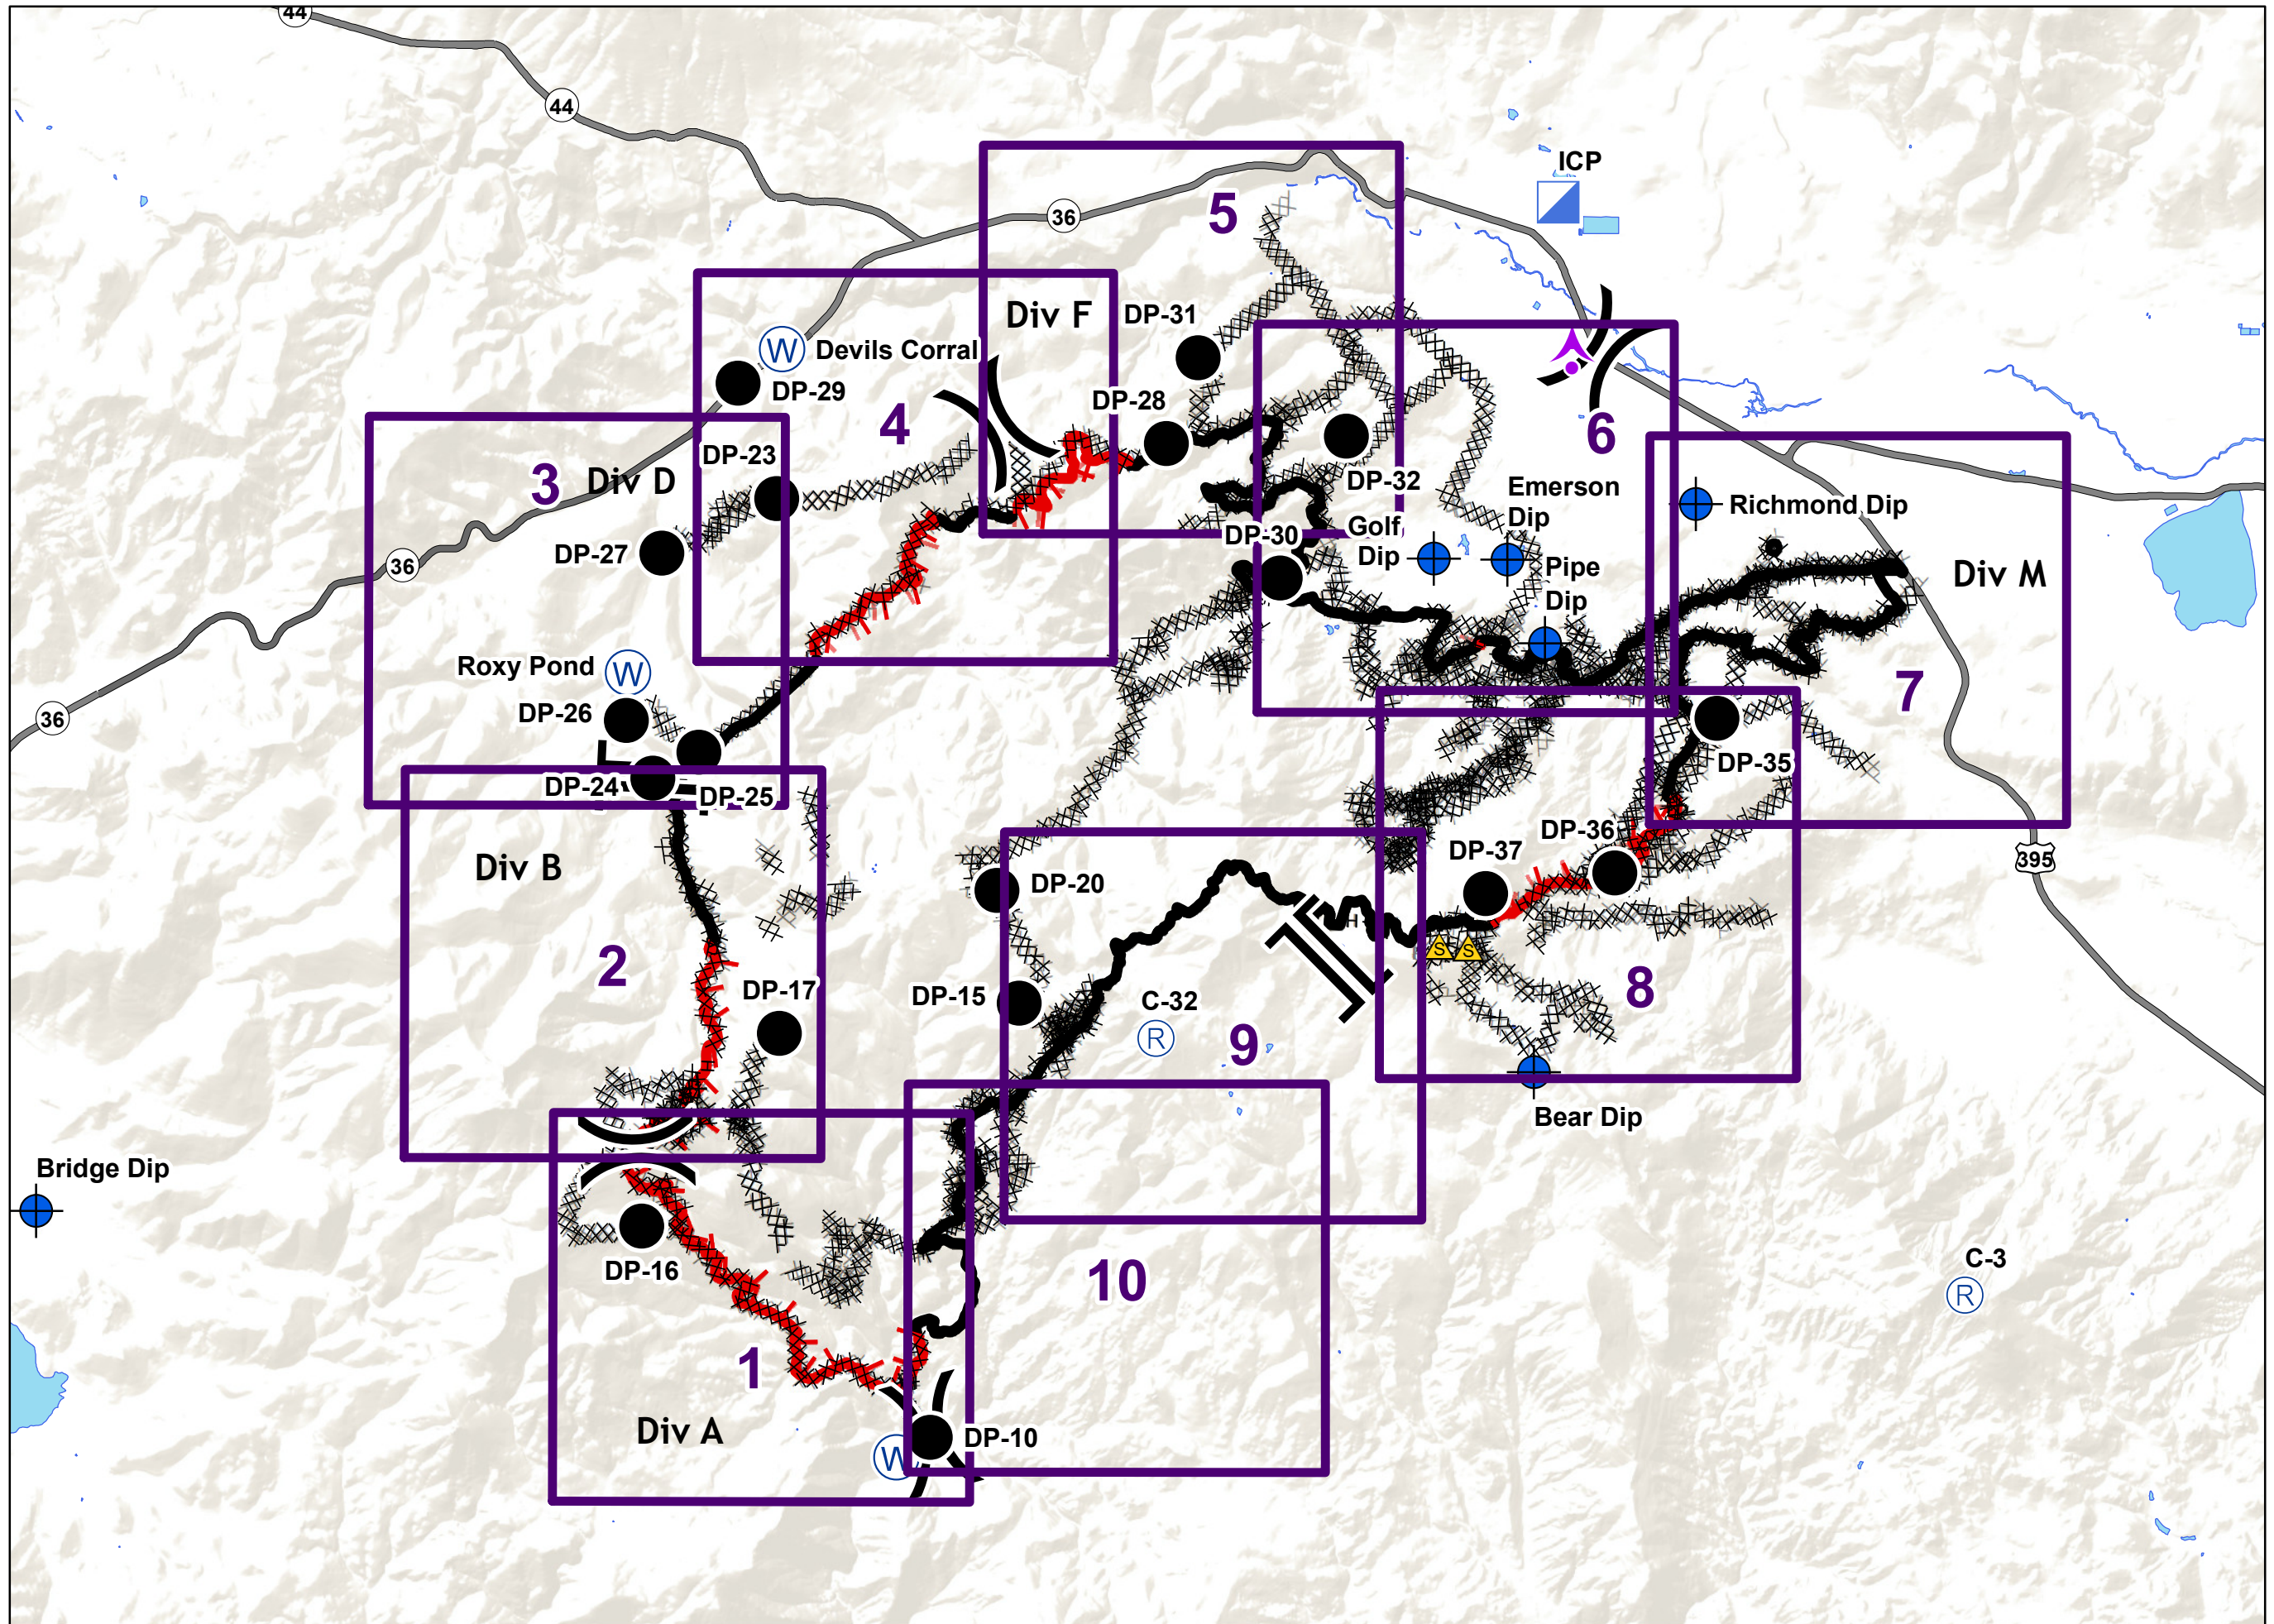

**Sheep Fire**  
**CA-PNF-001299**  
**09/04/2020**

-  Aerial Hazard
-  Dip Site
-  Drop Point
-  Incident Command Post
-  Repeater
-  Safety Zone
-  Water Source
-  Uncontrolled Fire Edge
-  Contained Line
-  Completed Dozer Line
-  H - H Completed Hand Line
-  R - R Road as Completed Line

North Arrow

Miles

Sheep Fire  
CA-PNF-001299

Page 1 of 10

- Drop Point
- Water Source
- Division Break
- Uncontrolled Fire Edge
- Contained Line
- Completed Dozer Line
- Completed Hand Line

Miles

Sheep Fire  
CA-PNF-001299

Page 2 of 10

- Drop Point
- )( Division Break
- || Branch Break
- ┌ Uncontrolled Fire Edge
- ▬ Contained Line
- XXXXX Completed Dozer Line
- H - H Completed Hand Line
- R - R Road as Completed Line

Miles

- Dip Site
- Drop Point
- Uncontrolled Fire Edge
- Contained Line
- Completed Dozer Line

Miles