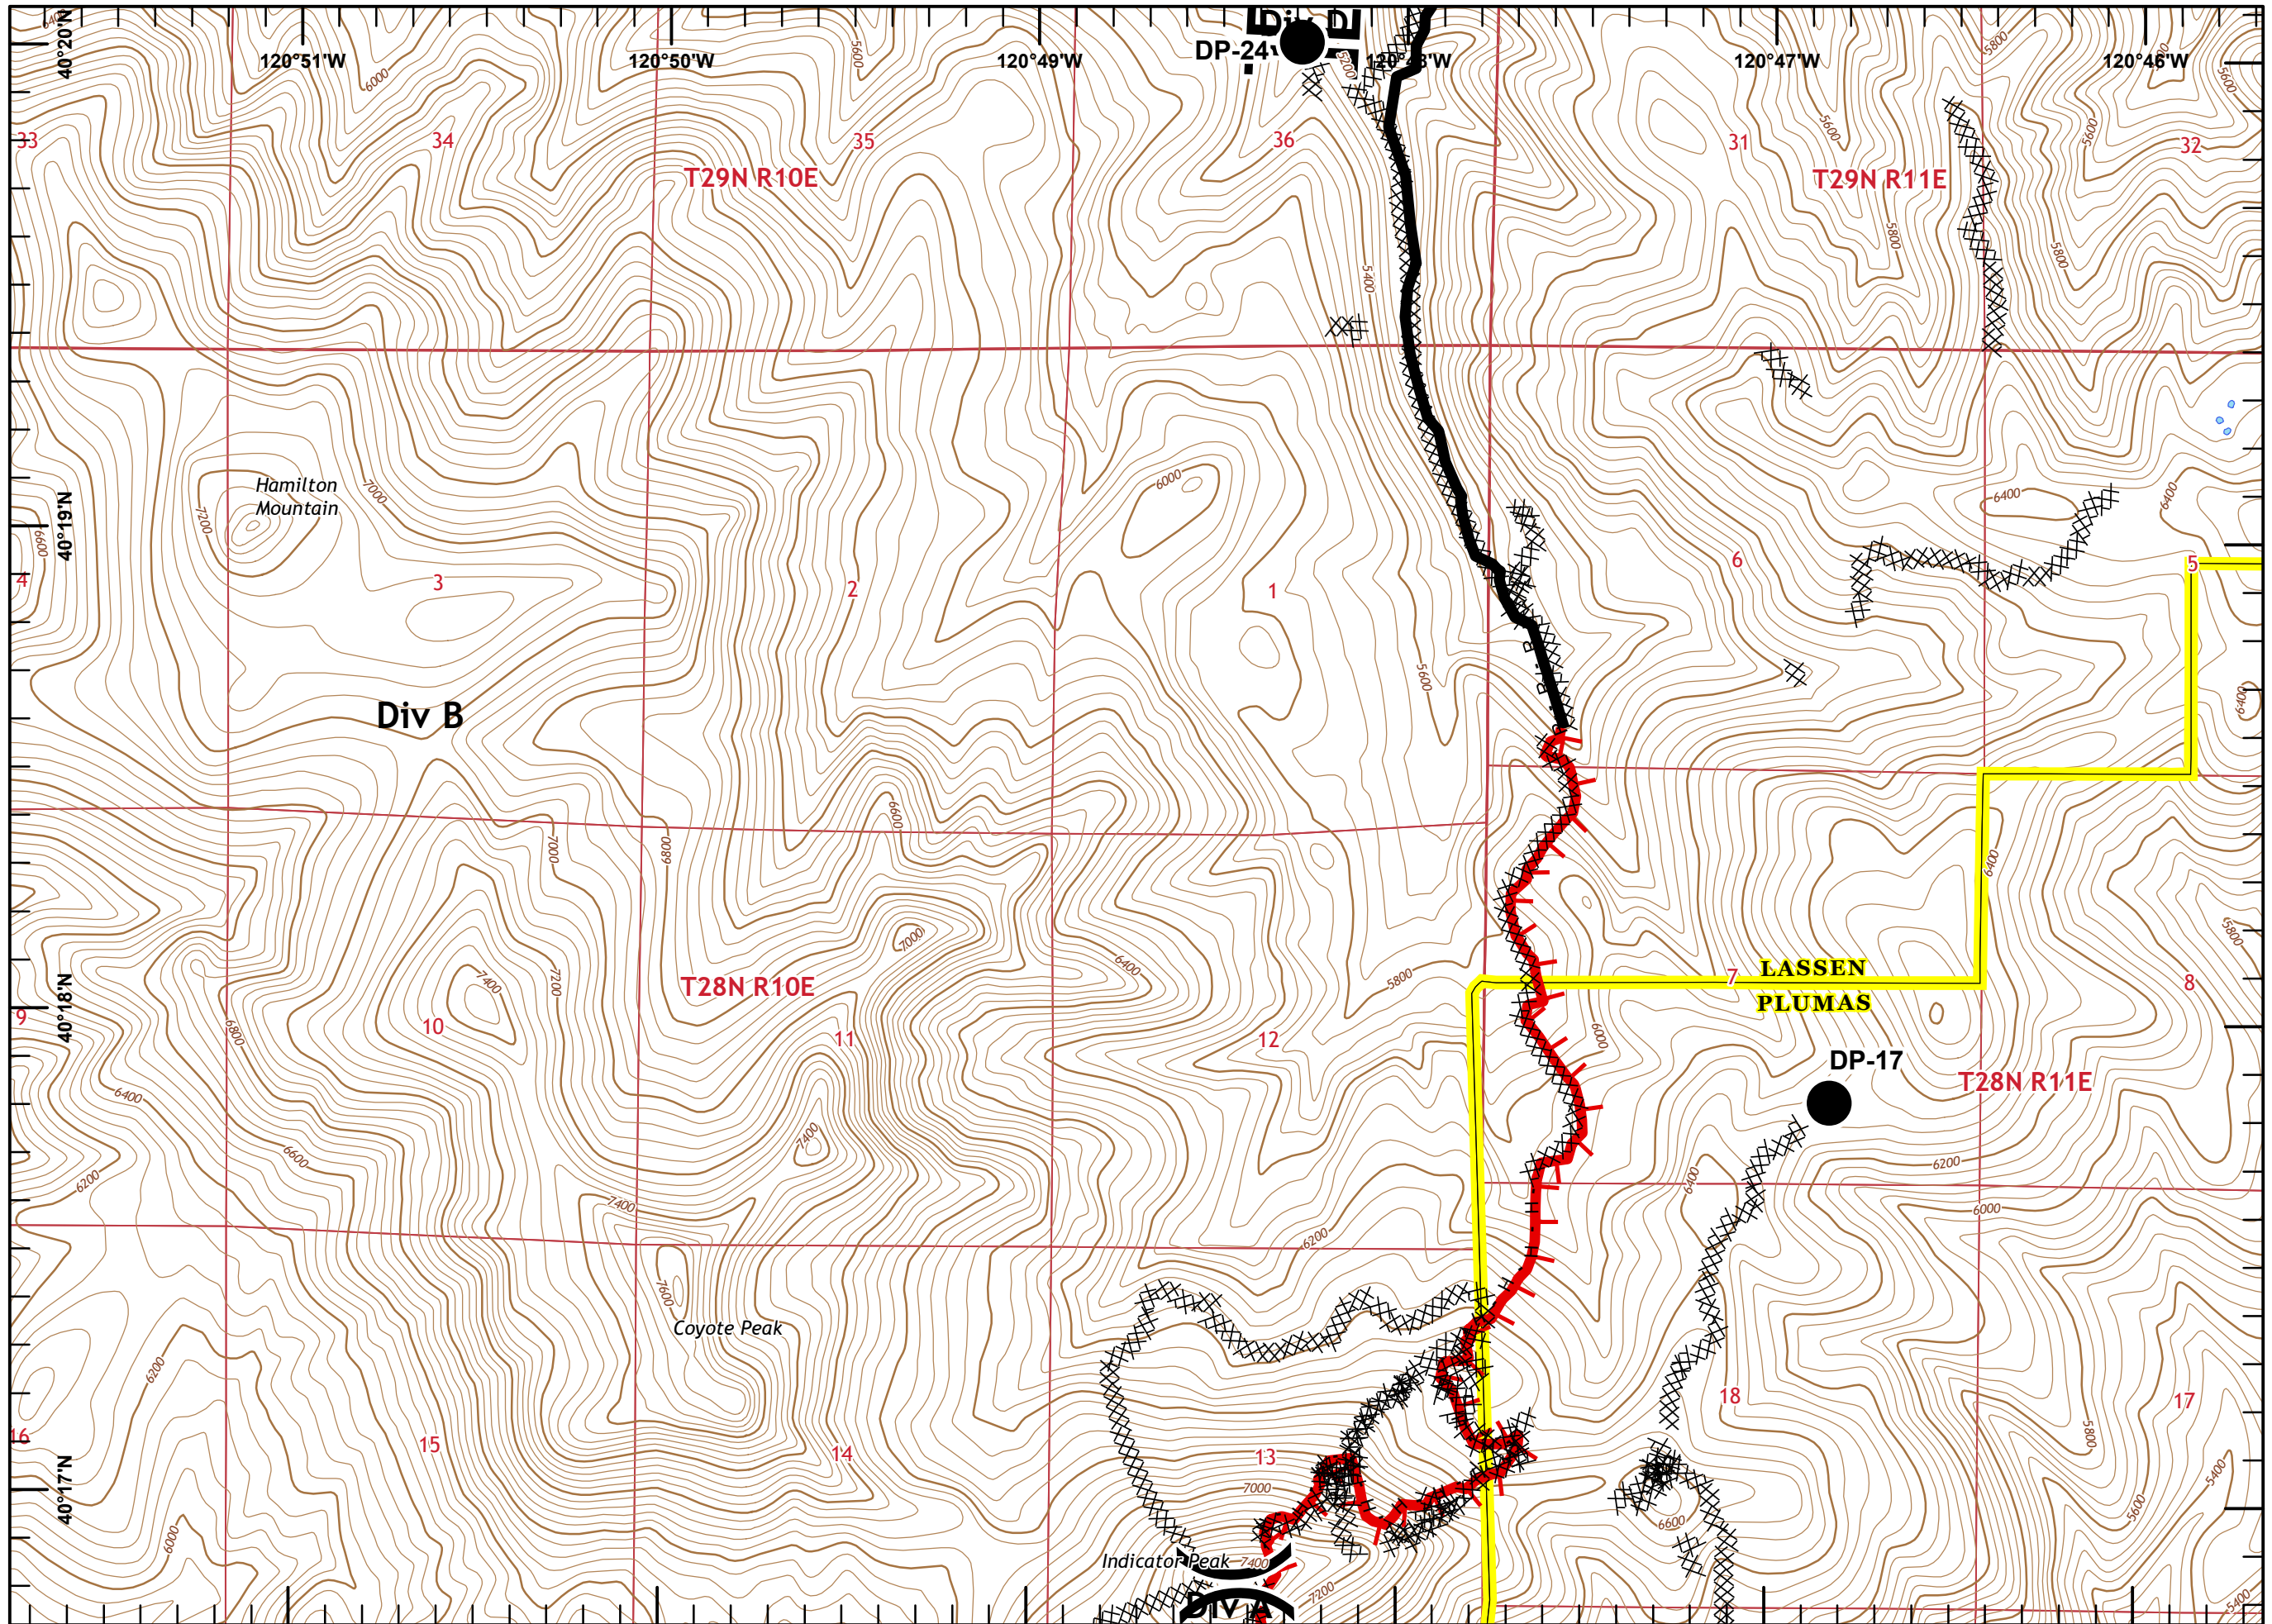

**Sheep Fire**  
**CA-PNF-001299**  
**09/04/2020**

-  Aerial Hazard
-  Dip Site
-  Drop Point
-  Incident Command Post
-  Repeater
-  Safety Zone
-  Water Source
-  Uncontrolled Fire Edge
-  Contained Line
-  Completed Dozer Line
-  H - H Completed Hand Line
-  R - R Road as Completed Line

North Arrow

Miles

Sheep Fire  
CA-PNF-001299

Page 1 of 10

- Drop Point
- Water Source
- Division Break
- Uncontrolled Fire Edge
- Contained Line
- Completed Dozer Line
- Completed Hand Line

Miles

Sheep Fire  
CA-PNF-001299

Page 2 of 10

- Drop Point
- )( Division Break
- || Branch Break
- ┌ Uncontrolled Fire Edge
- ▬ Contained Line
- XXXXX Completed Dozer Line
- H - H Completed Hand Line
- R - R Road as Completed Line

Miles

- Dip Site
- Drop Point
- Uncontrolled Fire Edge
- Contained Line
- Completed Dozer Line

Miles