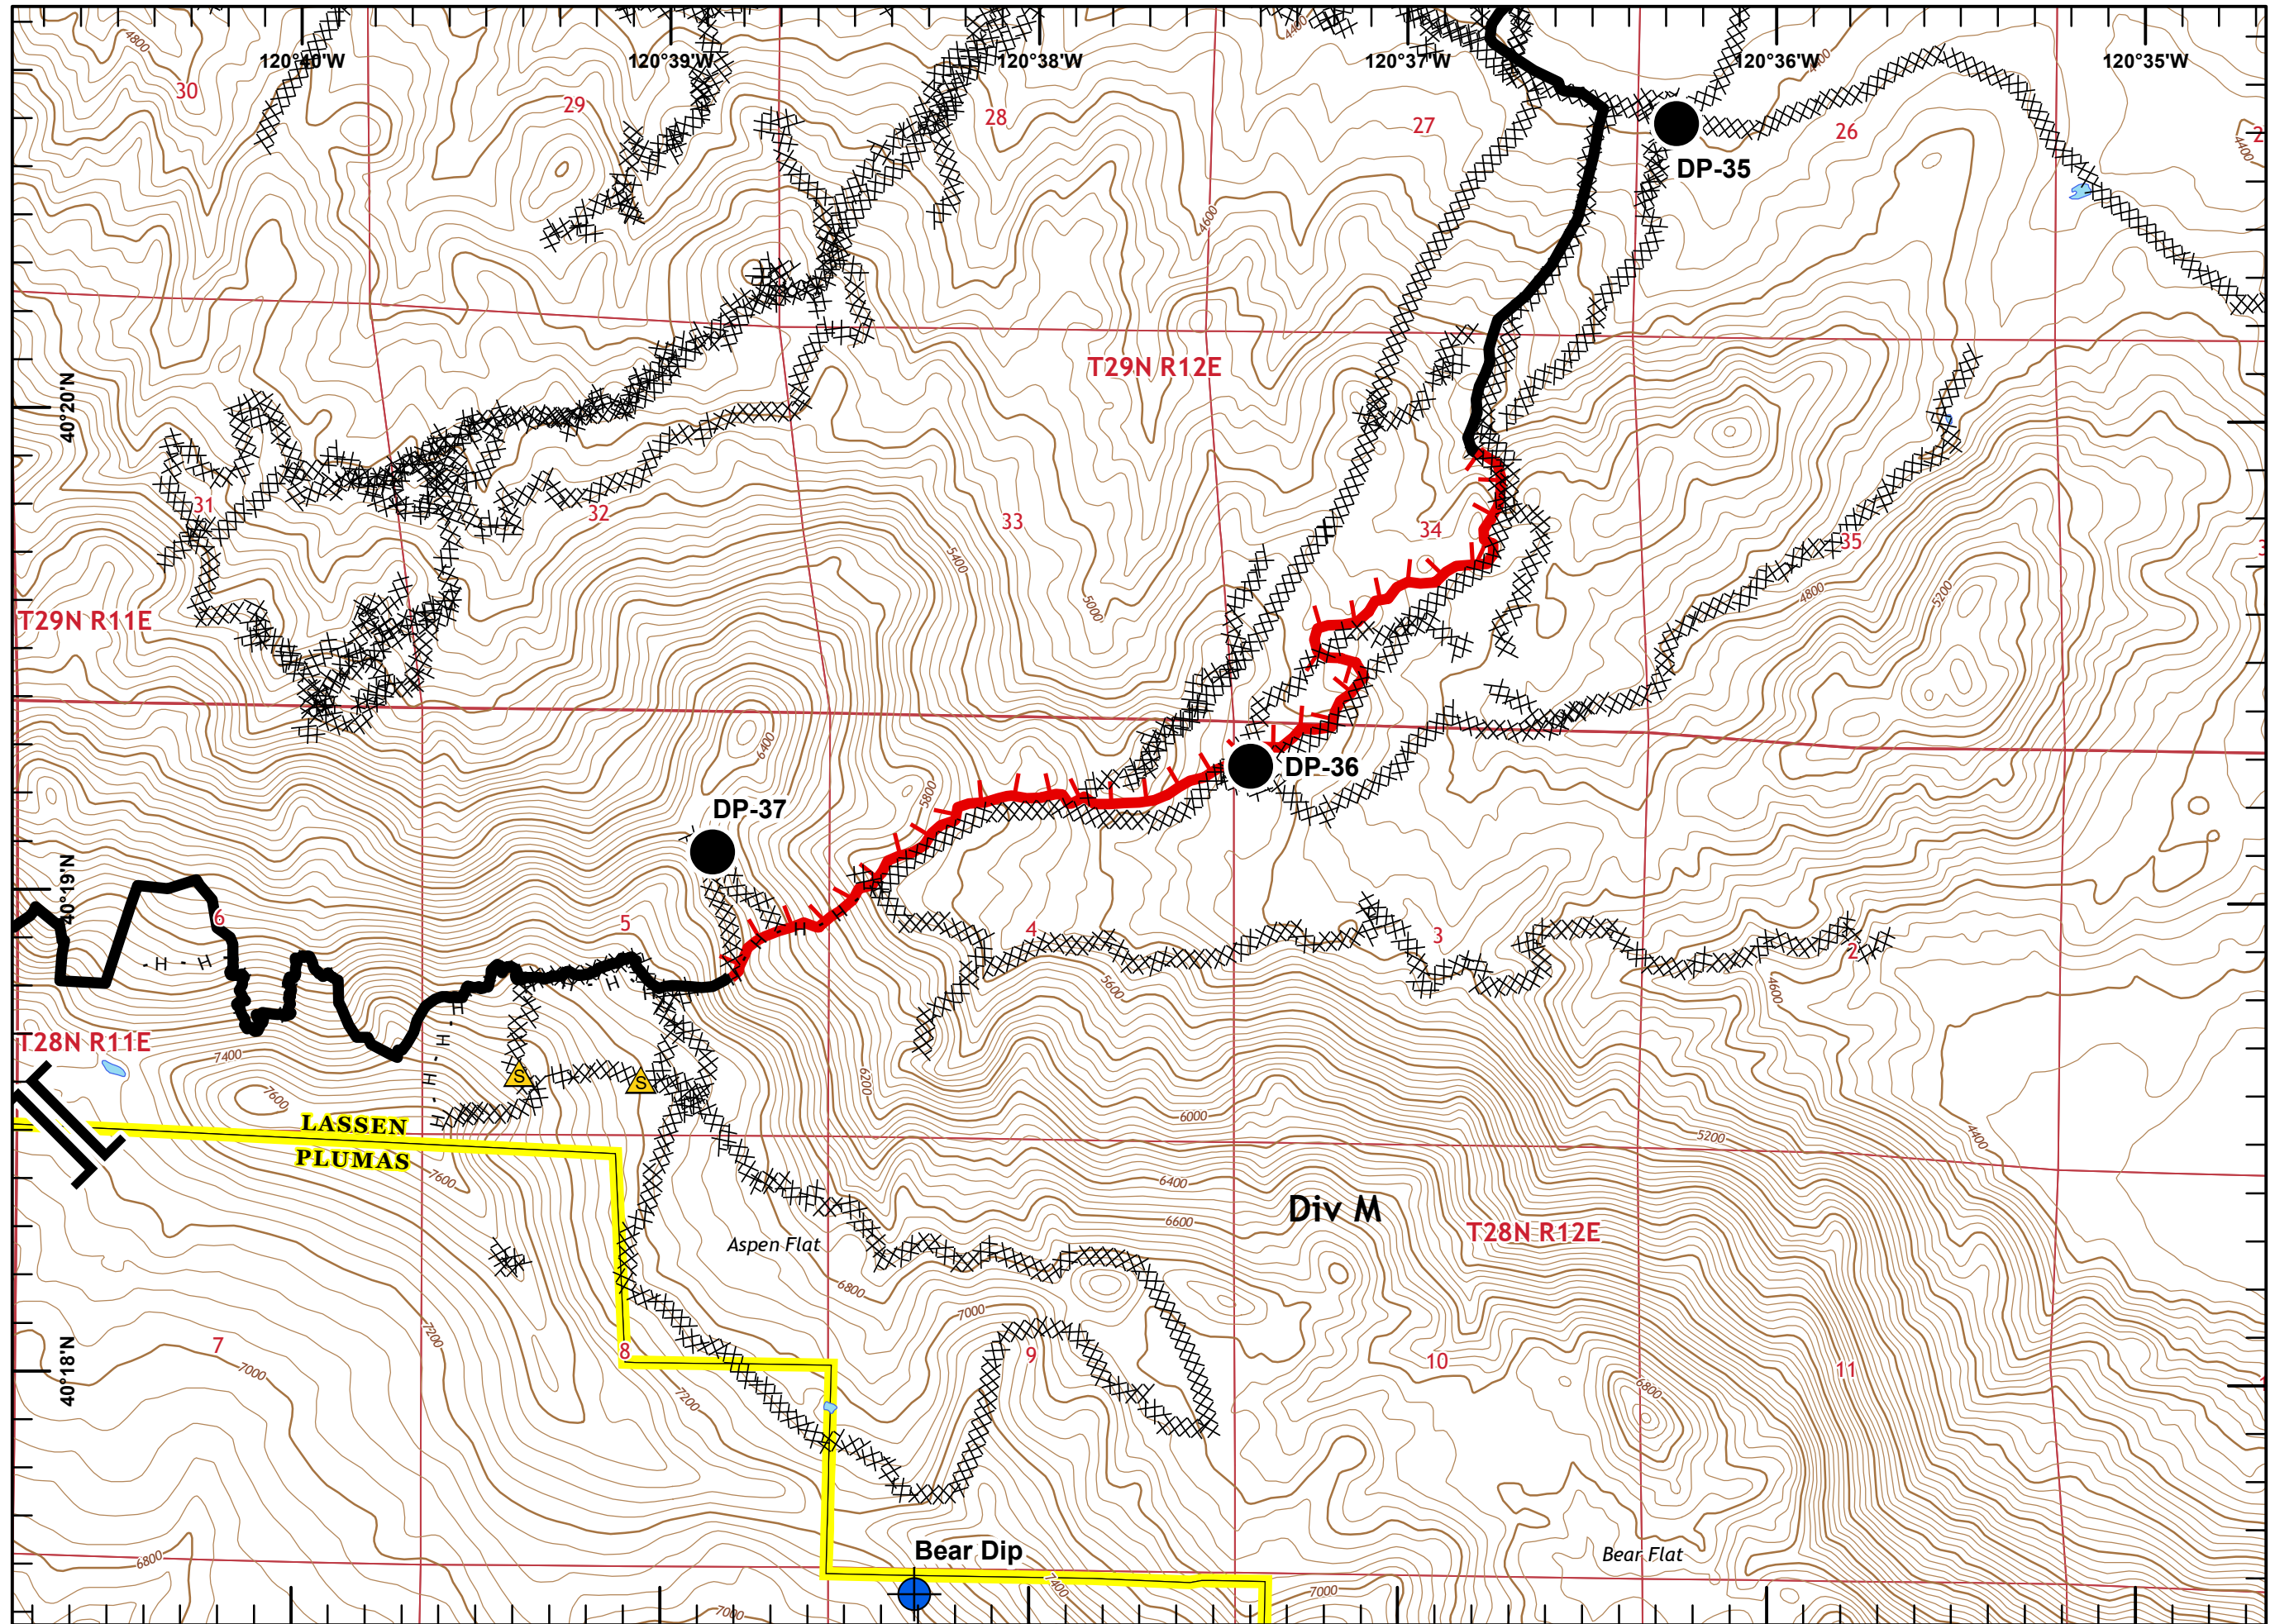

**Sheep Fire**  
**CA-PNF-001299**  
**09/04/2020**

-  Aerial Hazard
-  Dip Site
-  Drop Point
-  Incident Command Post
-  Repeater
-  Safety Zone
-  Water Source
-  Uncontrolled Fire Edge
-  Contained Line
-  Completed Dozer Line
-  H - H Completed Hand Line
-  R - R Road as Completed Line

- Dip Site
- Drop Point
- Uncontrolled Fire Edge
- Contained Line
- Completed Dozer Line

Miles

# Sheep Fire CA-PNF-001299

Page 8 of 10

- Dip Site
- Drop Point
- Safety Zone
- Branch Break
- Uncontrolled Fire Edge
- Contained Line
- Completed Dozer Line
- Completed Hand Line

Miles

- Drop Point
- Ⓡ Repeater
- ⚠ Safety Zone
- || Branch Break
- Contained Line
- XXXXX Completed Dozer Line
- H - H Completed Hand Line

Miles

Sheep Fire  
CA-PNF-001299

Page 10 of 10

- Drop Point
- Ⓜ Water Source
- ⎵ Division Break
- ▬ Uncontrolled Fire Edge
- ▬ Contained Line
- XXXXX Completed Dozer Line
- H - H Completed Hand Line

Miles