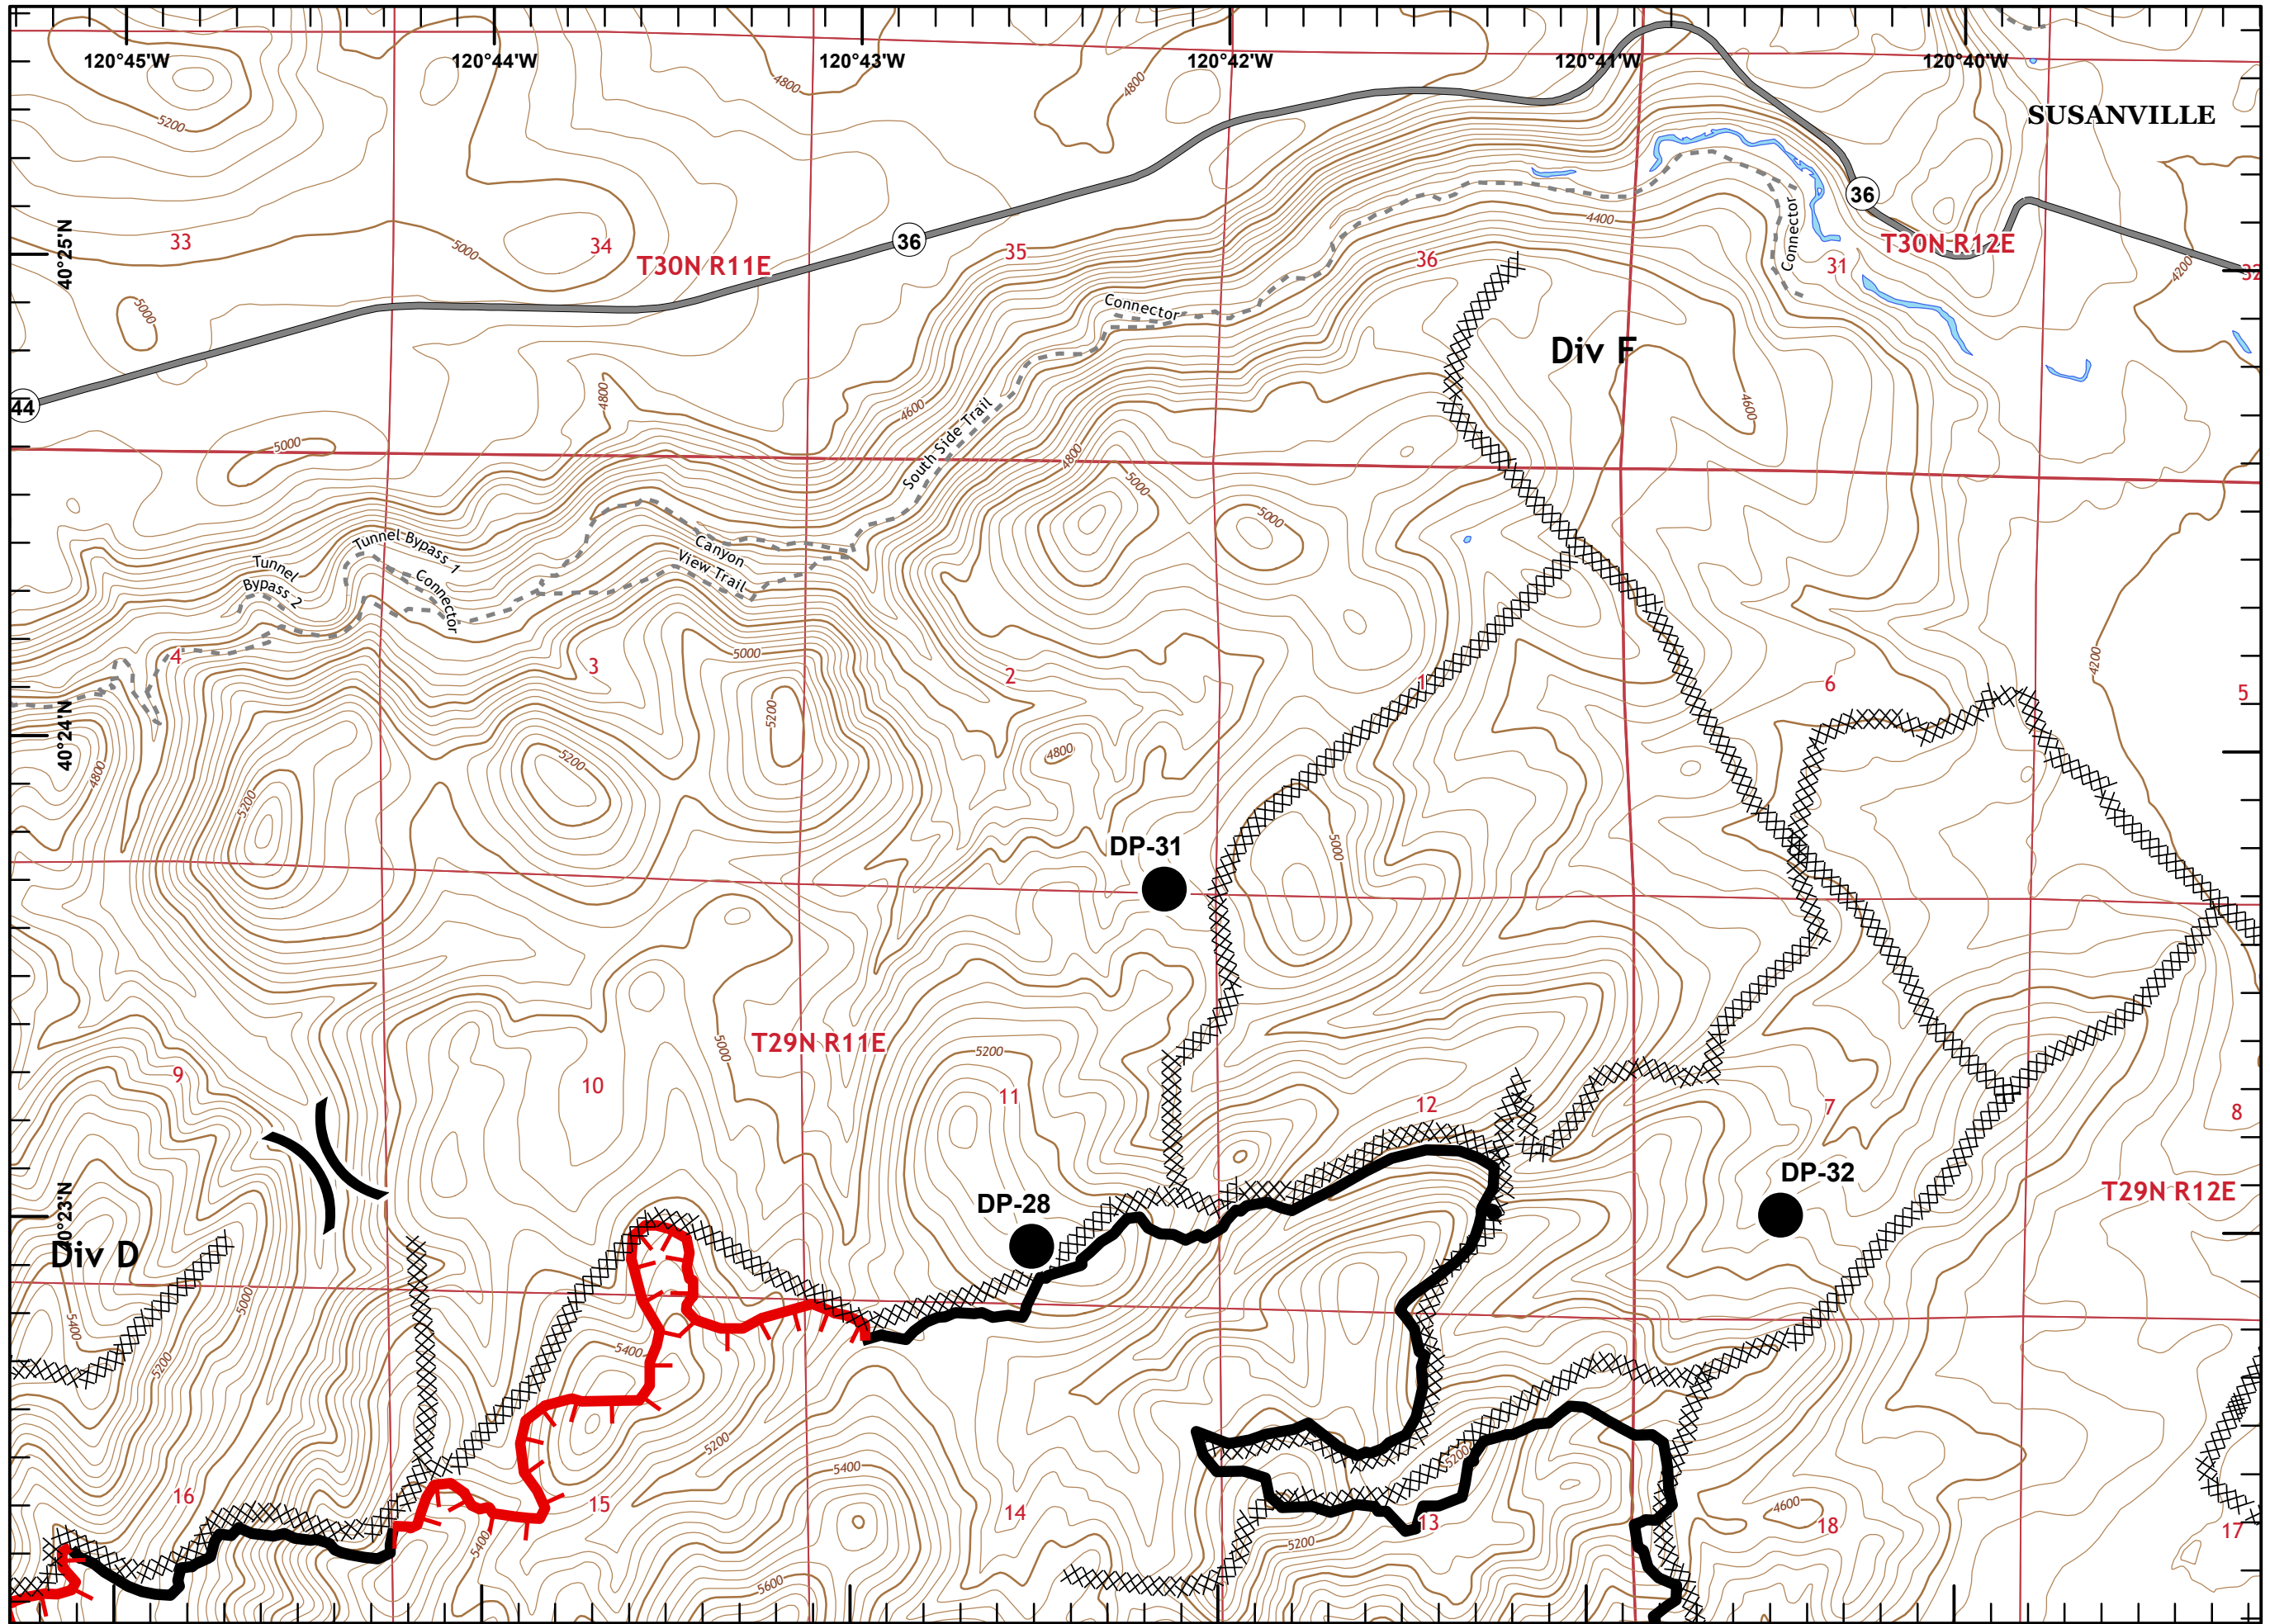

Sheep Fire
CA-PNF-001299

Page 5 of 10

● Drop Point

⎵ Division Break

┌ Uncontrolled Fire Edge
▬ Contained Line
XXXXX Completed Dozer Line

Miles