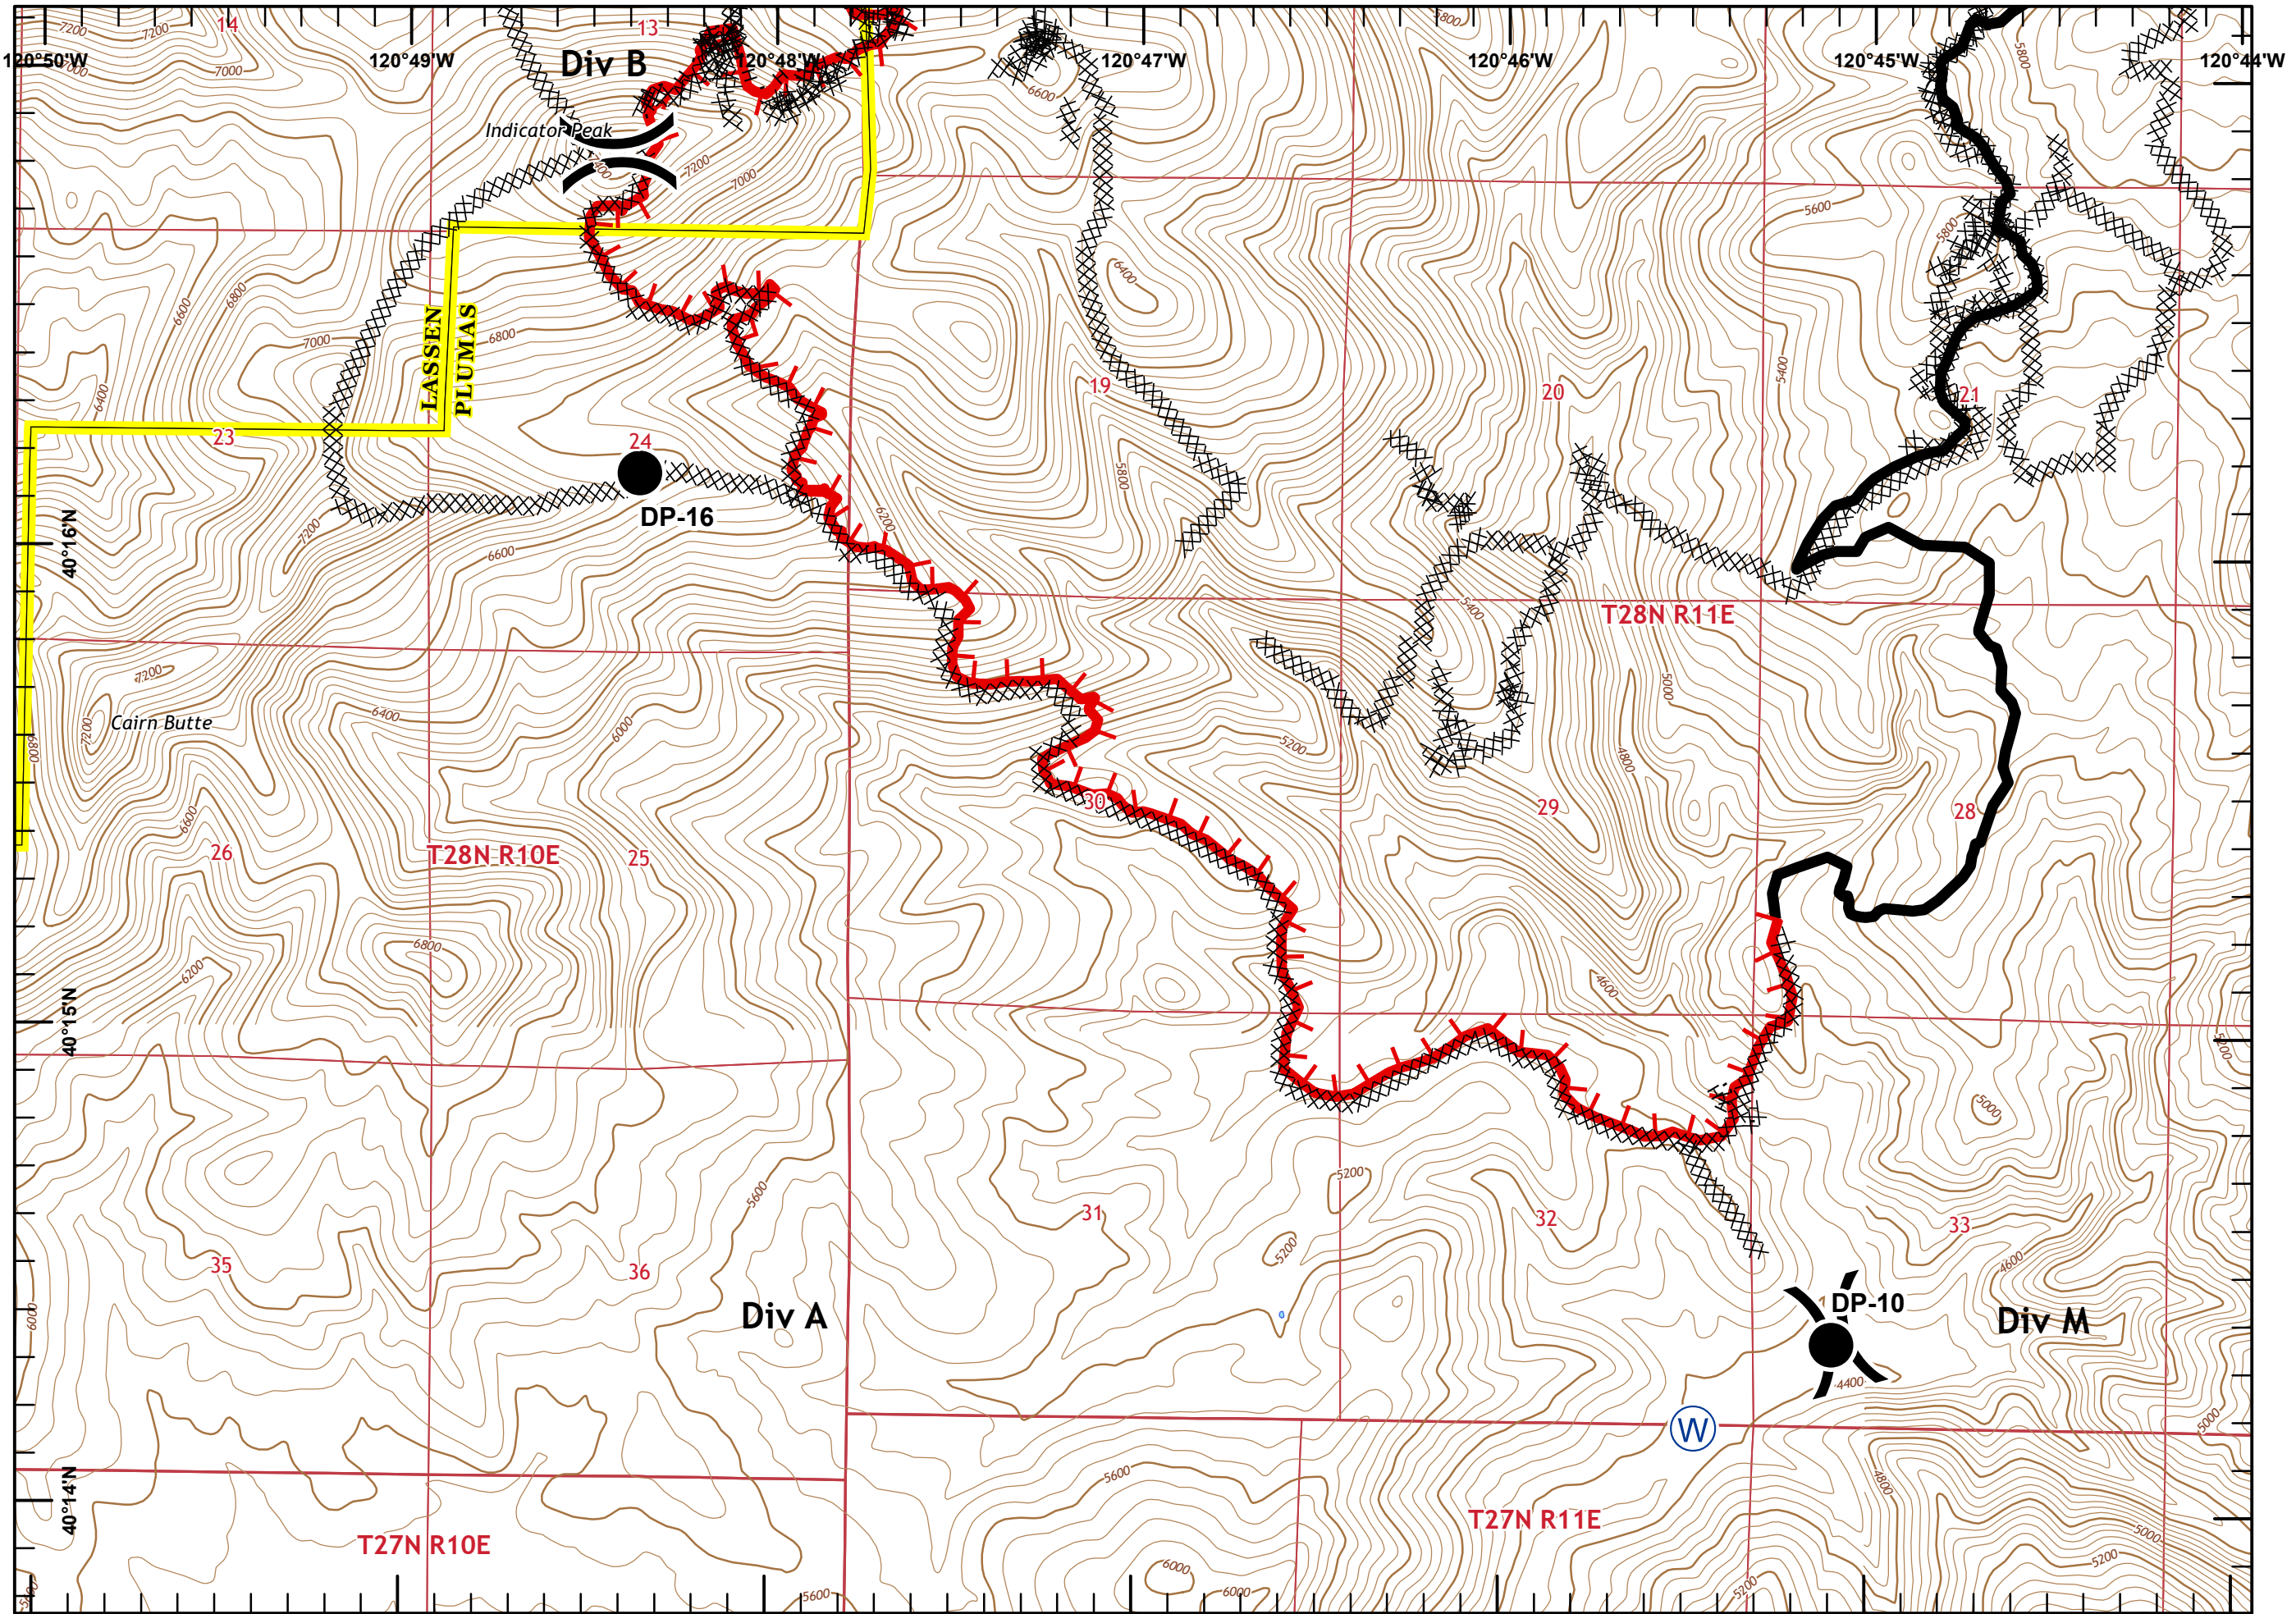

**Sheep Fire**  
**CA-PNF-001299**  
**09/04/2020**

-  Aerial Hazard
-  Dip Site
-  Drop Point
-  Incident Command Post
-  Repeater
-  Safety Zone
-  Water Source
-  Uncontrolled Fire Edge
-  Contained Line
-  Completed Dozer Line
-  H - H Completed Hand Line
-  R - R Road as Completed Line

North Arrow

Miles

Sheep Fire  
CA-PNF-001299

Page 1 of 10

- Drop Point
- Water Source
- Division Break
- Uncontrolled Fire Edge
- Contained Line
- Completed Dozer Line
- Completed Hand Line

Miles

Sheep Fire  
CA-PNF-001299

Page 2 of 10

- Drop Point
- )( Division Break
- || Branch Break
- ┌ Uncontrolled Fire Edge
- ▬ Contained Line
- XXXXX Completed Dozer Line
- H - H Completed Hand Line
- R - R Road as Completed Line

Miles

- Dip Site
- Drop Point
- Uncontrolled Fire Edge
- Contained Line
- Completed Dozer Line

Miles