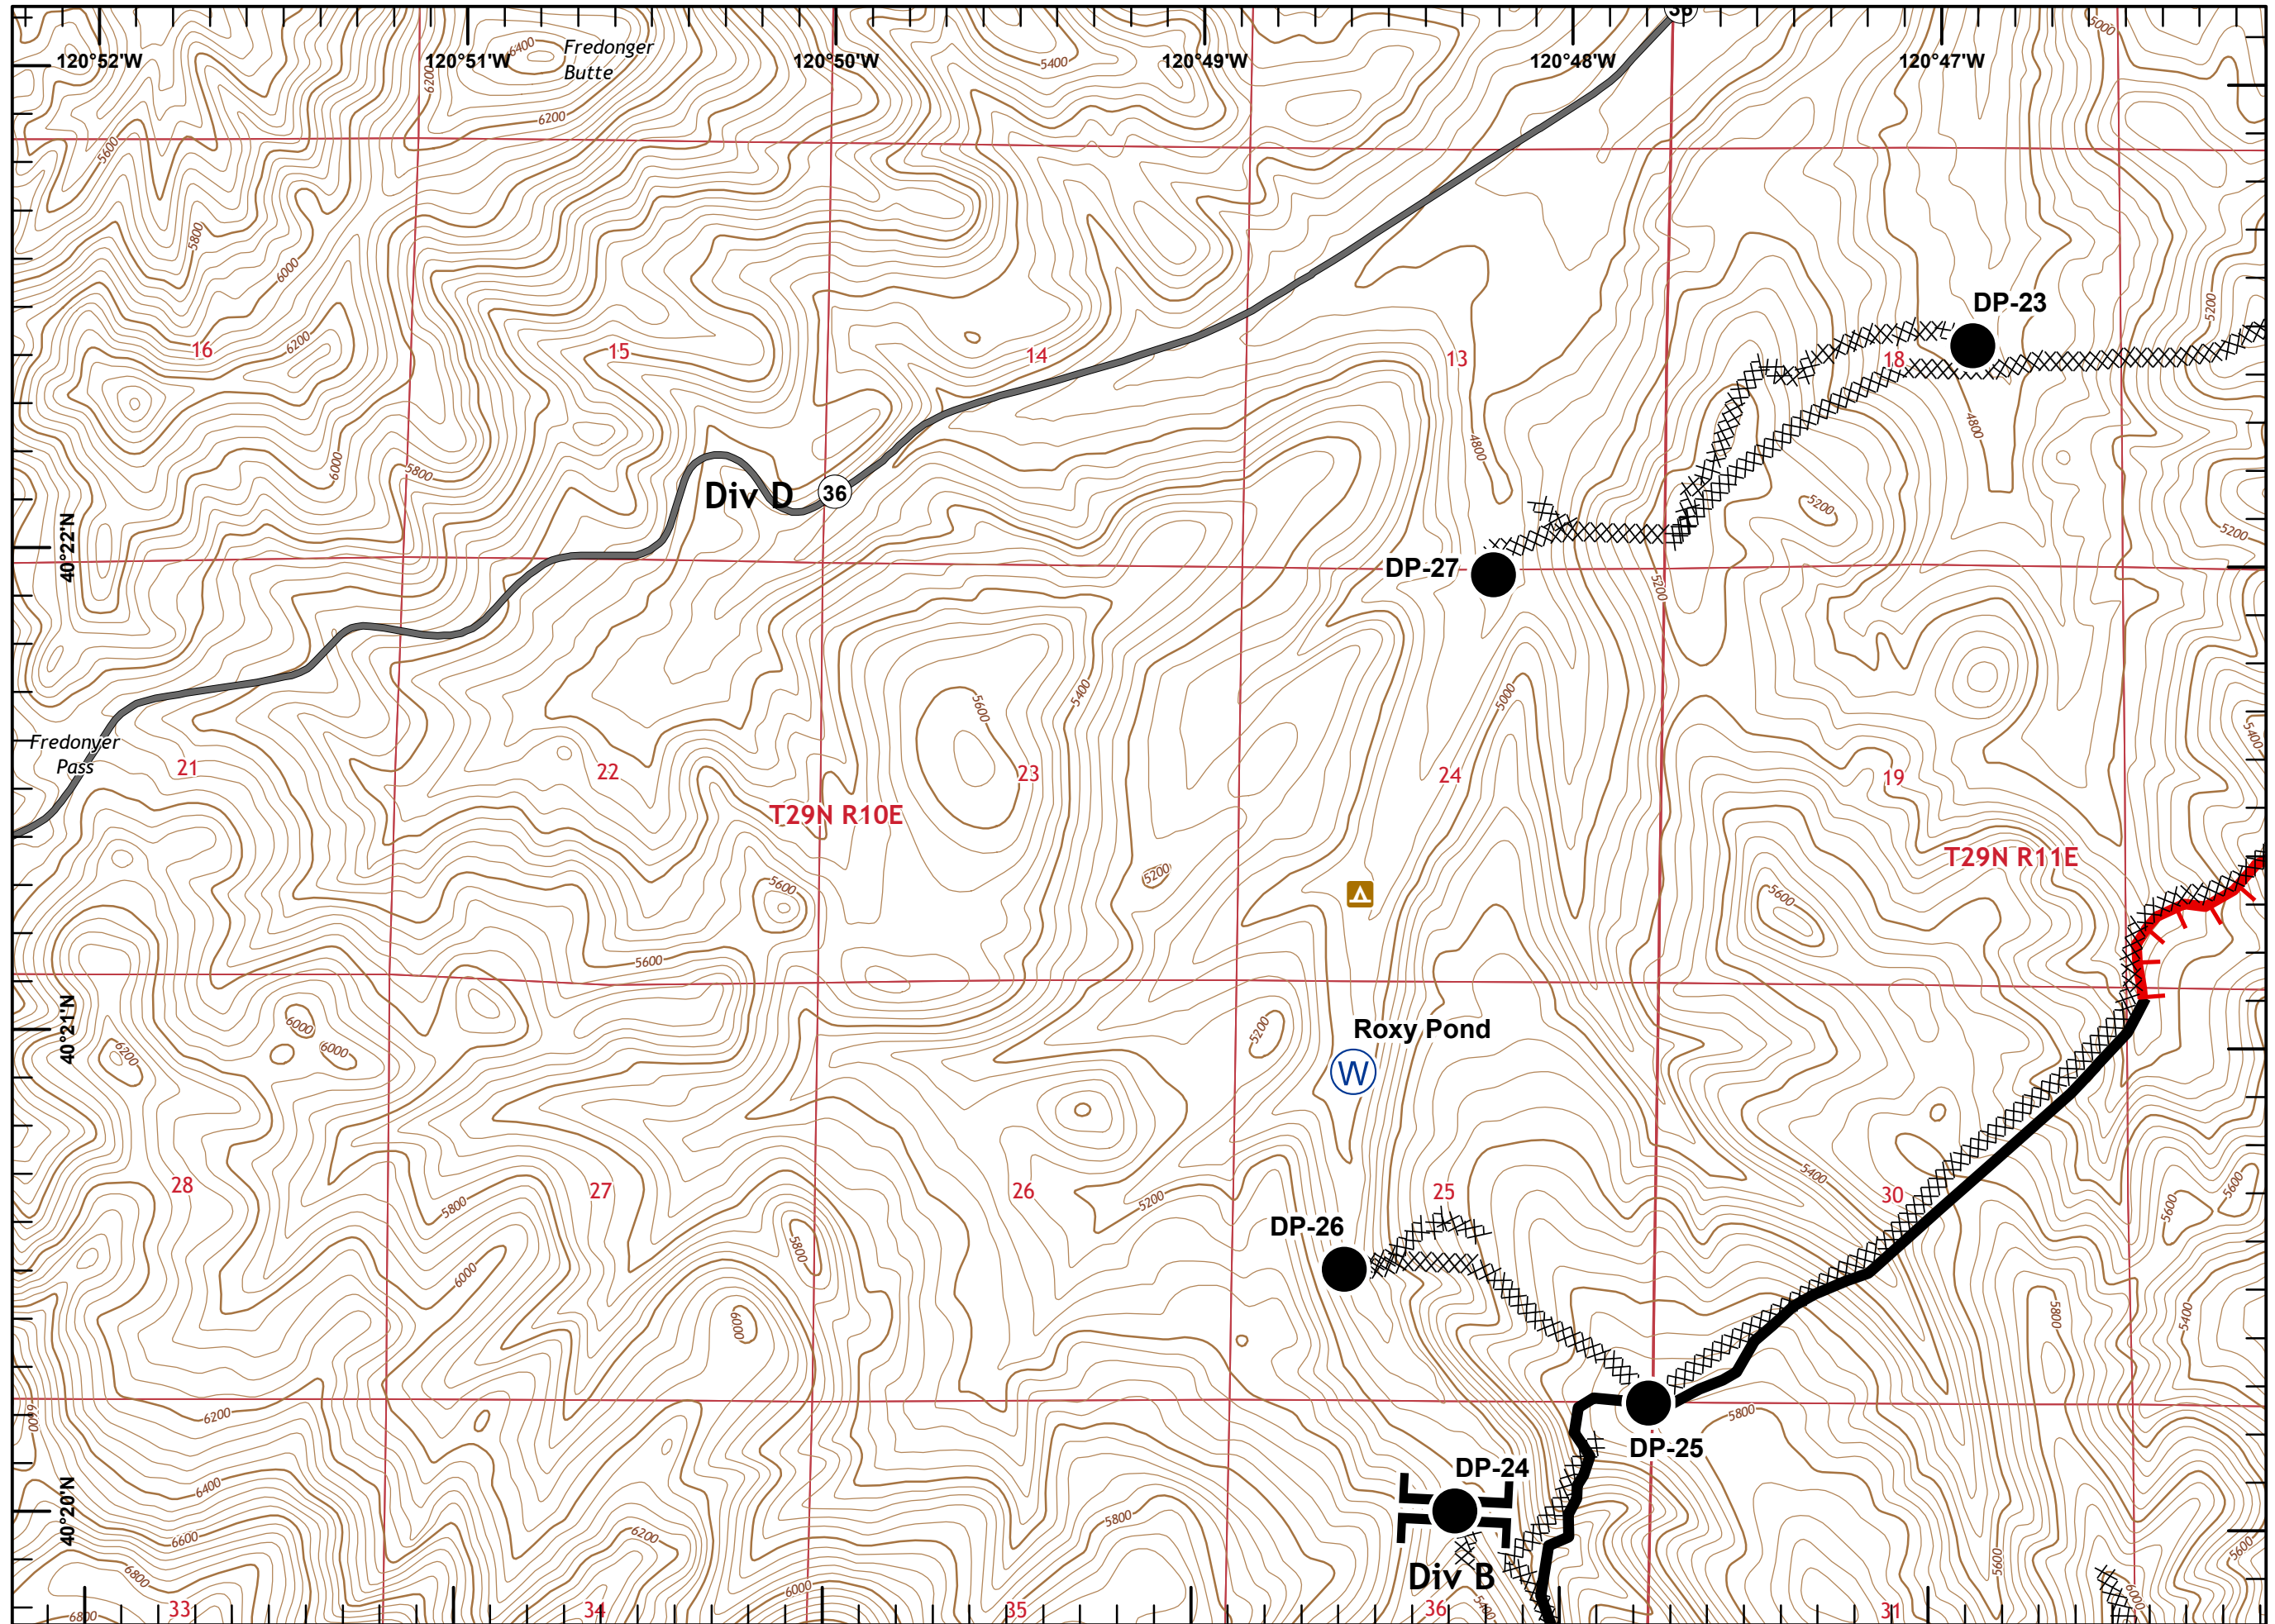

North Arrow

Miles

Sheep Fire  
CA-PNF-001299

Page 1 of 10

- Drop Point
- Water Source
- Division Break
- Uncontrolled Fire Edge
- Contained Line
- Completed Dozer Line
- Completed Hand Line

Miles

Sheep Fire  
CA-PNF-001299

Page 2 of 10

- Drop Point
- )( Division Break
- || Branch Break
- ┌ Uncontrolled Fire Edge
- ▬ Contained Line
- XXXXX Completed Dozer Line
- H - H Completed Hand Line
- R - R Road as Completed Line

Miles

Sheep Fire  
CA-PNF-001299

Page 3 of 10

- Drop Point
- Ⓜ Water Source
- || Branch Break
- ┌ Uncontrolled Fire Edge
- ▬ Contained Line
- XXXXX Completed Dozer Line

Miles

Sheep Fire  
CA-PNF-001299

Page 4 of 10

- Dip Site
- Drop Point
- Uncontrolled Fire Edge
- Contained Line
- Completed Dozer Line

Miles