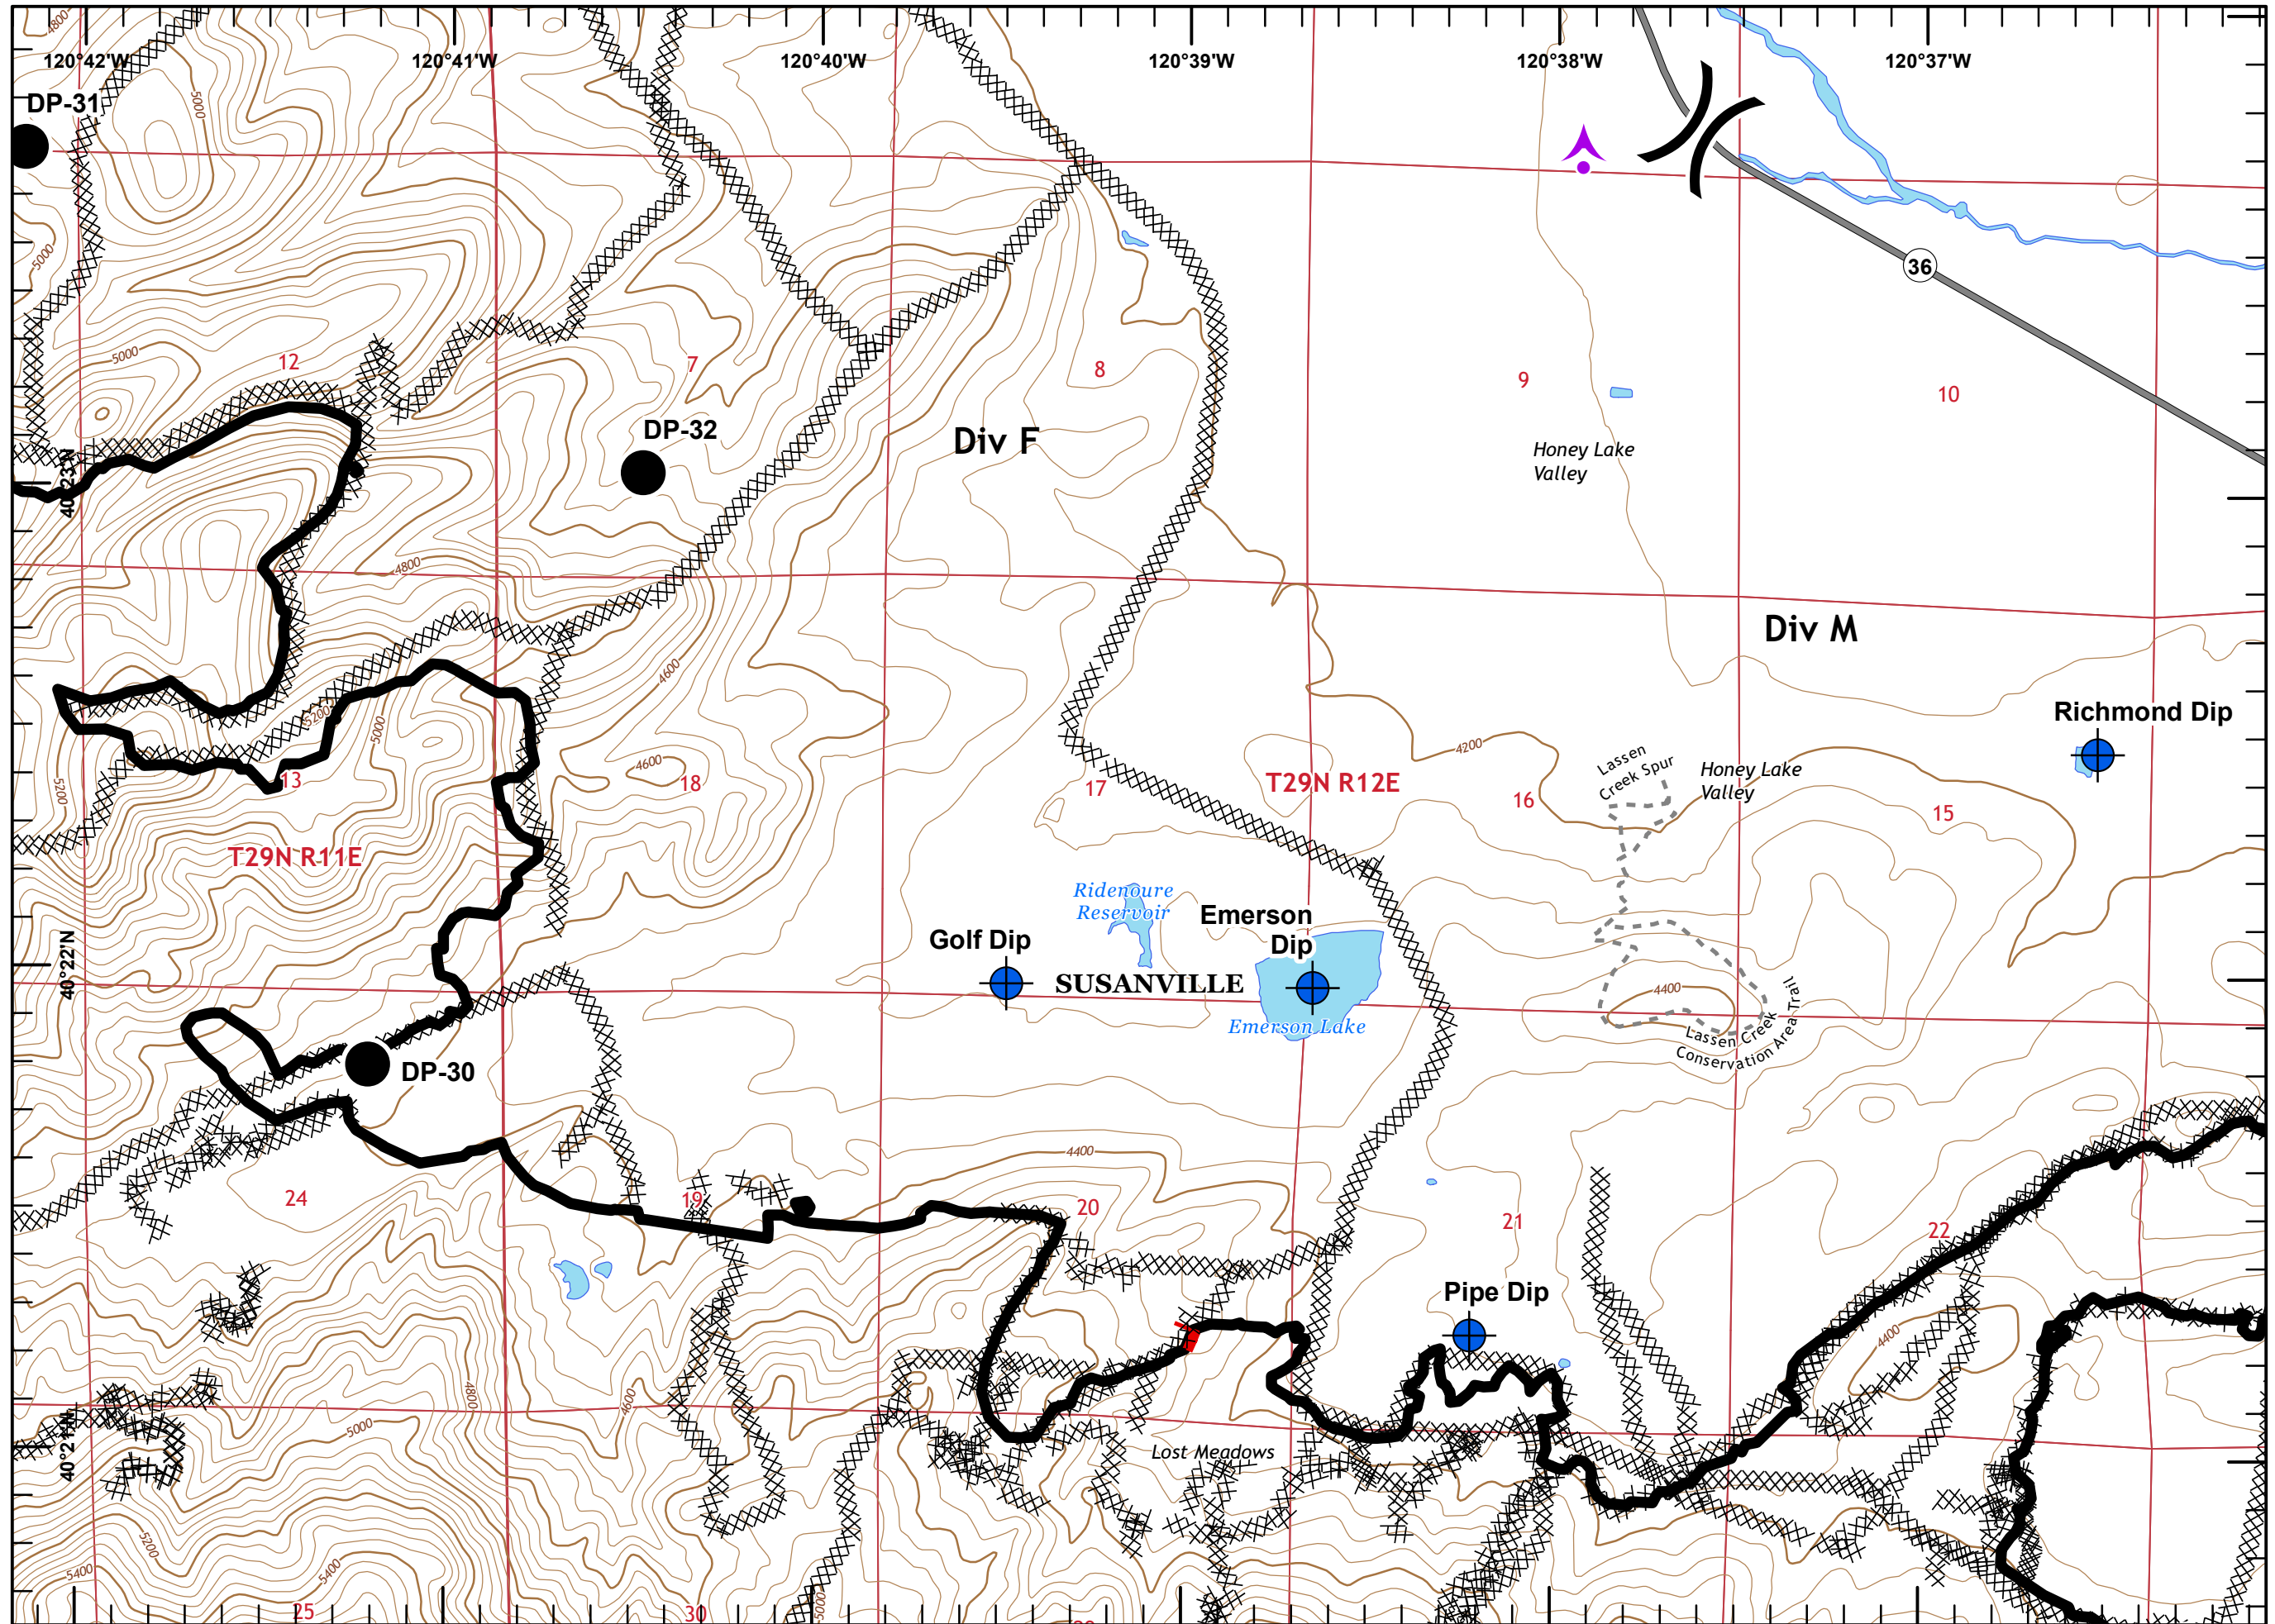

**Sheep Fire**  
**CA-PNF-001299**  
**09/04/2020**

-  Aerial Hazard
-  Dip Site
-  Drop Point
-  Incident Command Post
-  Repeater
-  Safety Zone
-  Water Source
-  Uncontrolled Fire Edge
-  Contained Line
-  Completed Dozer Line
-  H - H Completed Hand Line
-  R - R Road as Completed Line

- Drop Point
- Ⓜ Water Source
- ⎵ Division Break
- ┌ Uncontrolled Fire Edge
- ▬ Contained Line
- XXXXX Completed Dozer Line

Miles

Sheep Fire  
CA-PNF-001299

Page 5 of 10

● Drop Point

⎵ Division Break

┌ Uncontrolled Fire Edge  
▬ Contained Line  
XXXXX Completed Dozer Line

Miles

Sheep Fire  
CA-PNF-001299

Page 6 of 10

- Aerial Hazard
- Dip Site
- Drop Point
- Division Break

- Uncontrolled Fire Edge
- Contained Line
- Completed Dozer Line

Miles

Sheep Fire  
CA-PNF-001299

Page 7 of 10

- Dip Site
- Drop Point
- Uncontrolled Fire Edge
- Contained Line
- Completed Dozer Line

Miles