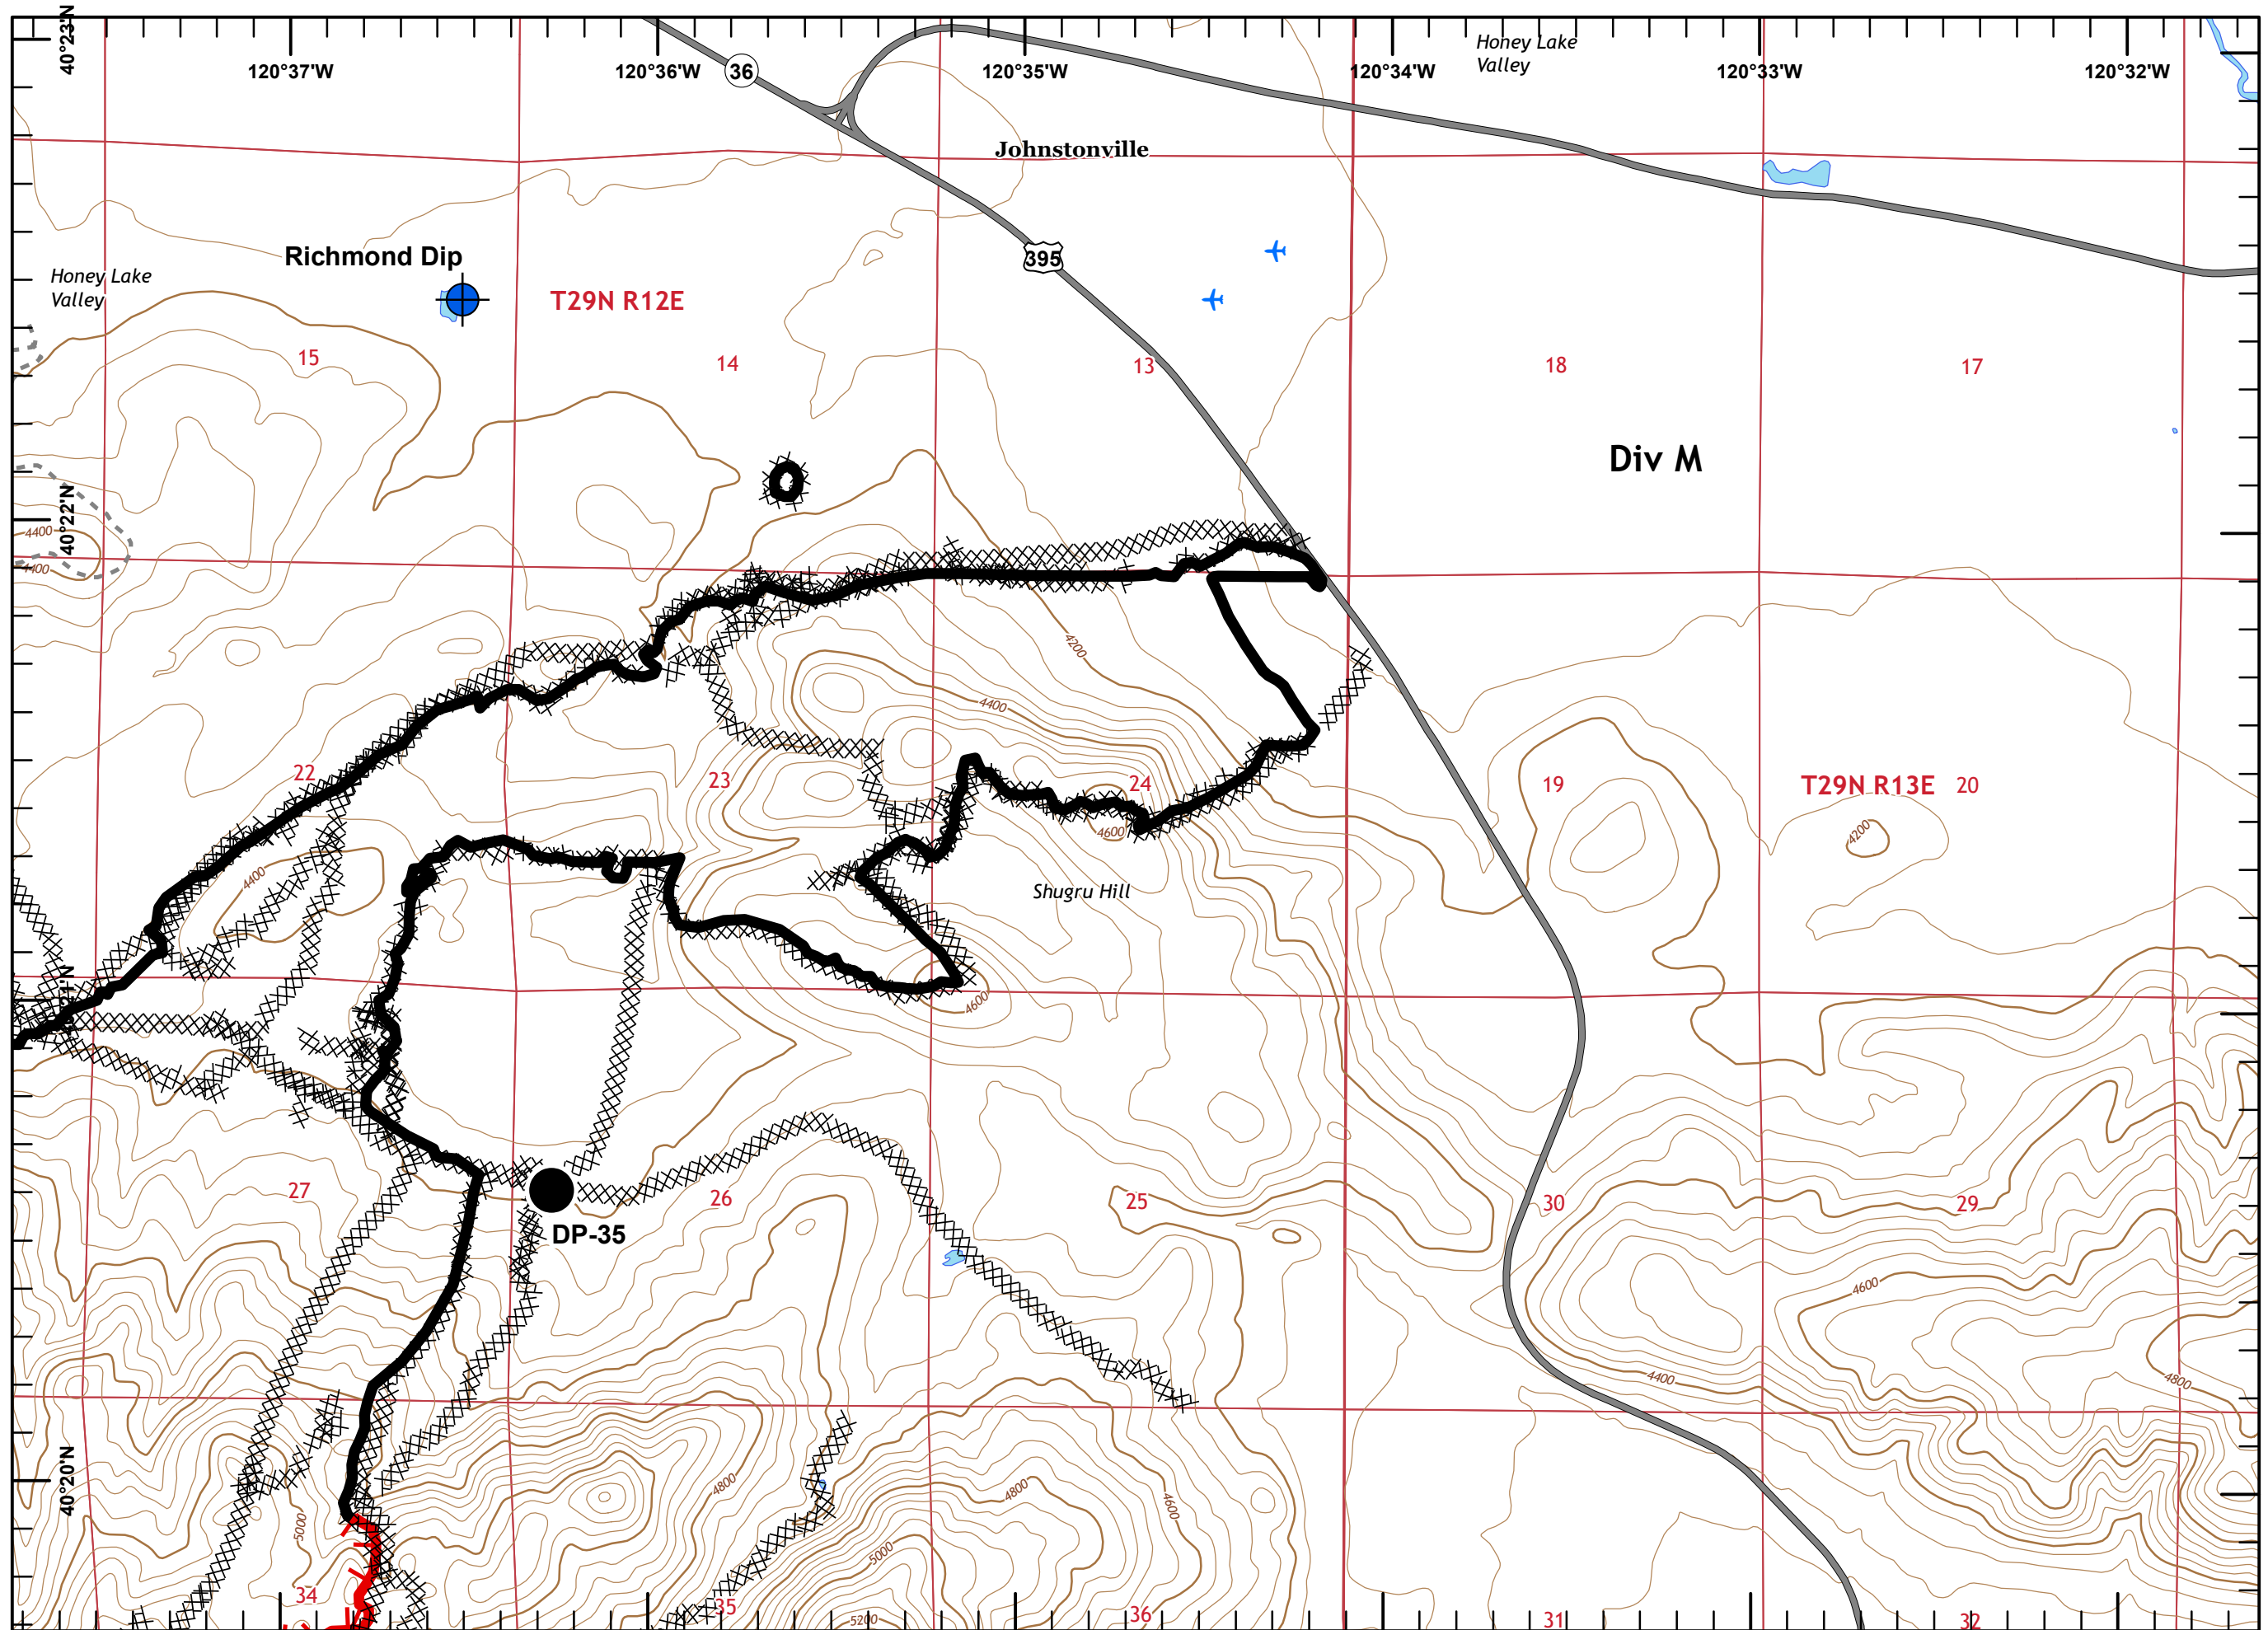

**Sheep Fire**  
**CA-PNF-001299**  
**09/04/2020**

-  Aerial Hazard
-  Dip Site
-  Drop Point
-  Incident Command Post
-  Repeater
-  Safety Zone
-  Water Source
-  Uncontrolled Fire Edge
-  Contained Line
-  Completed Dozer Line
-  H - H Completed Hand Line
-  R - R Road as Completed Line

- Drop Point
- Ⓜ Water Source
- ⎵ Division Break
- ┌ Uncontrolled Fire Edge
- ▬ Contained Line
- XXXXX Completed Dozer Line

Miles

Sheep Fire  
CA-PNF-001299

Page 5 of 10

● Drop Point

⎵ Division Break

┌ Uncontrolled Fire Edge  
▬ Contained Line  
XXXXX Completed Dozer Line

Miles

Sheep Fire  
CA-PNF-001299

Page 6 of 10

- Aerial Hazard
- Dip Site
- Drop Point
- Division Break

- Uncontrolled Fire Edge
- Contained Line
- Completed Dozer Line

Miles

Sheep Fire  
CA-PNF-001299

Page 7 of 10

- Dip Site
- Drop Point
- Uncontrolled Fire Edge
- Contained Line
- Completed Dozer Line

Miles