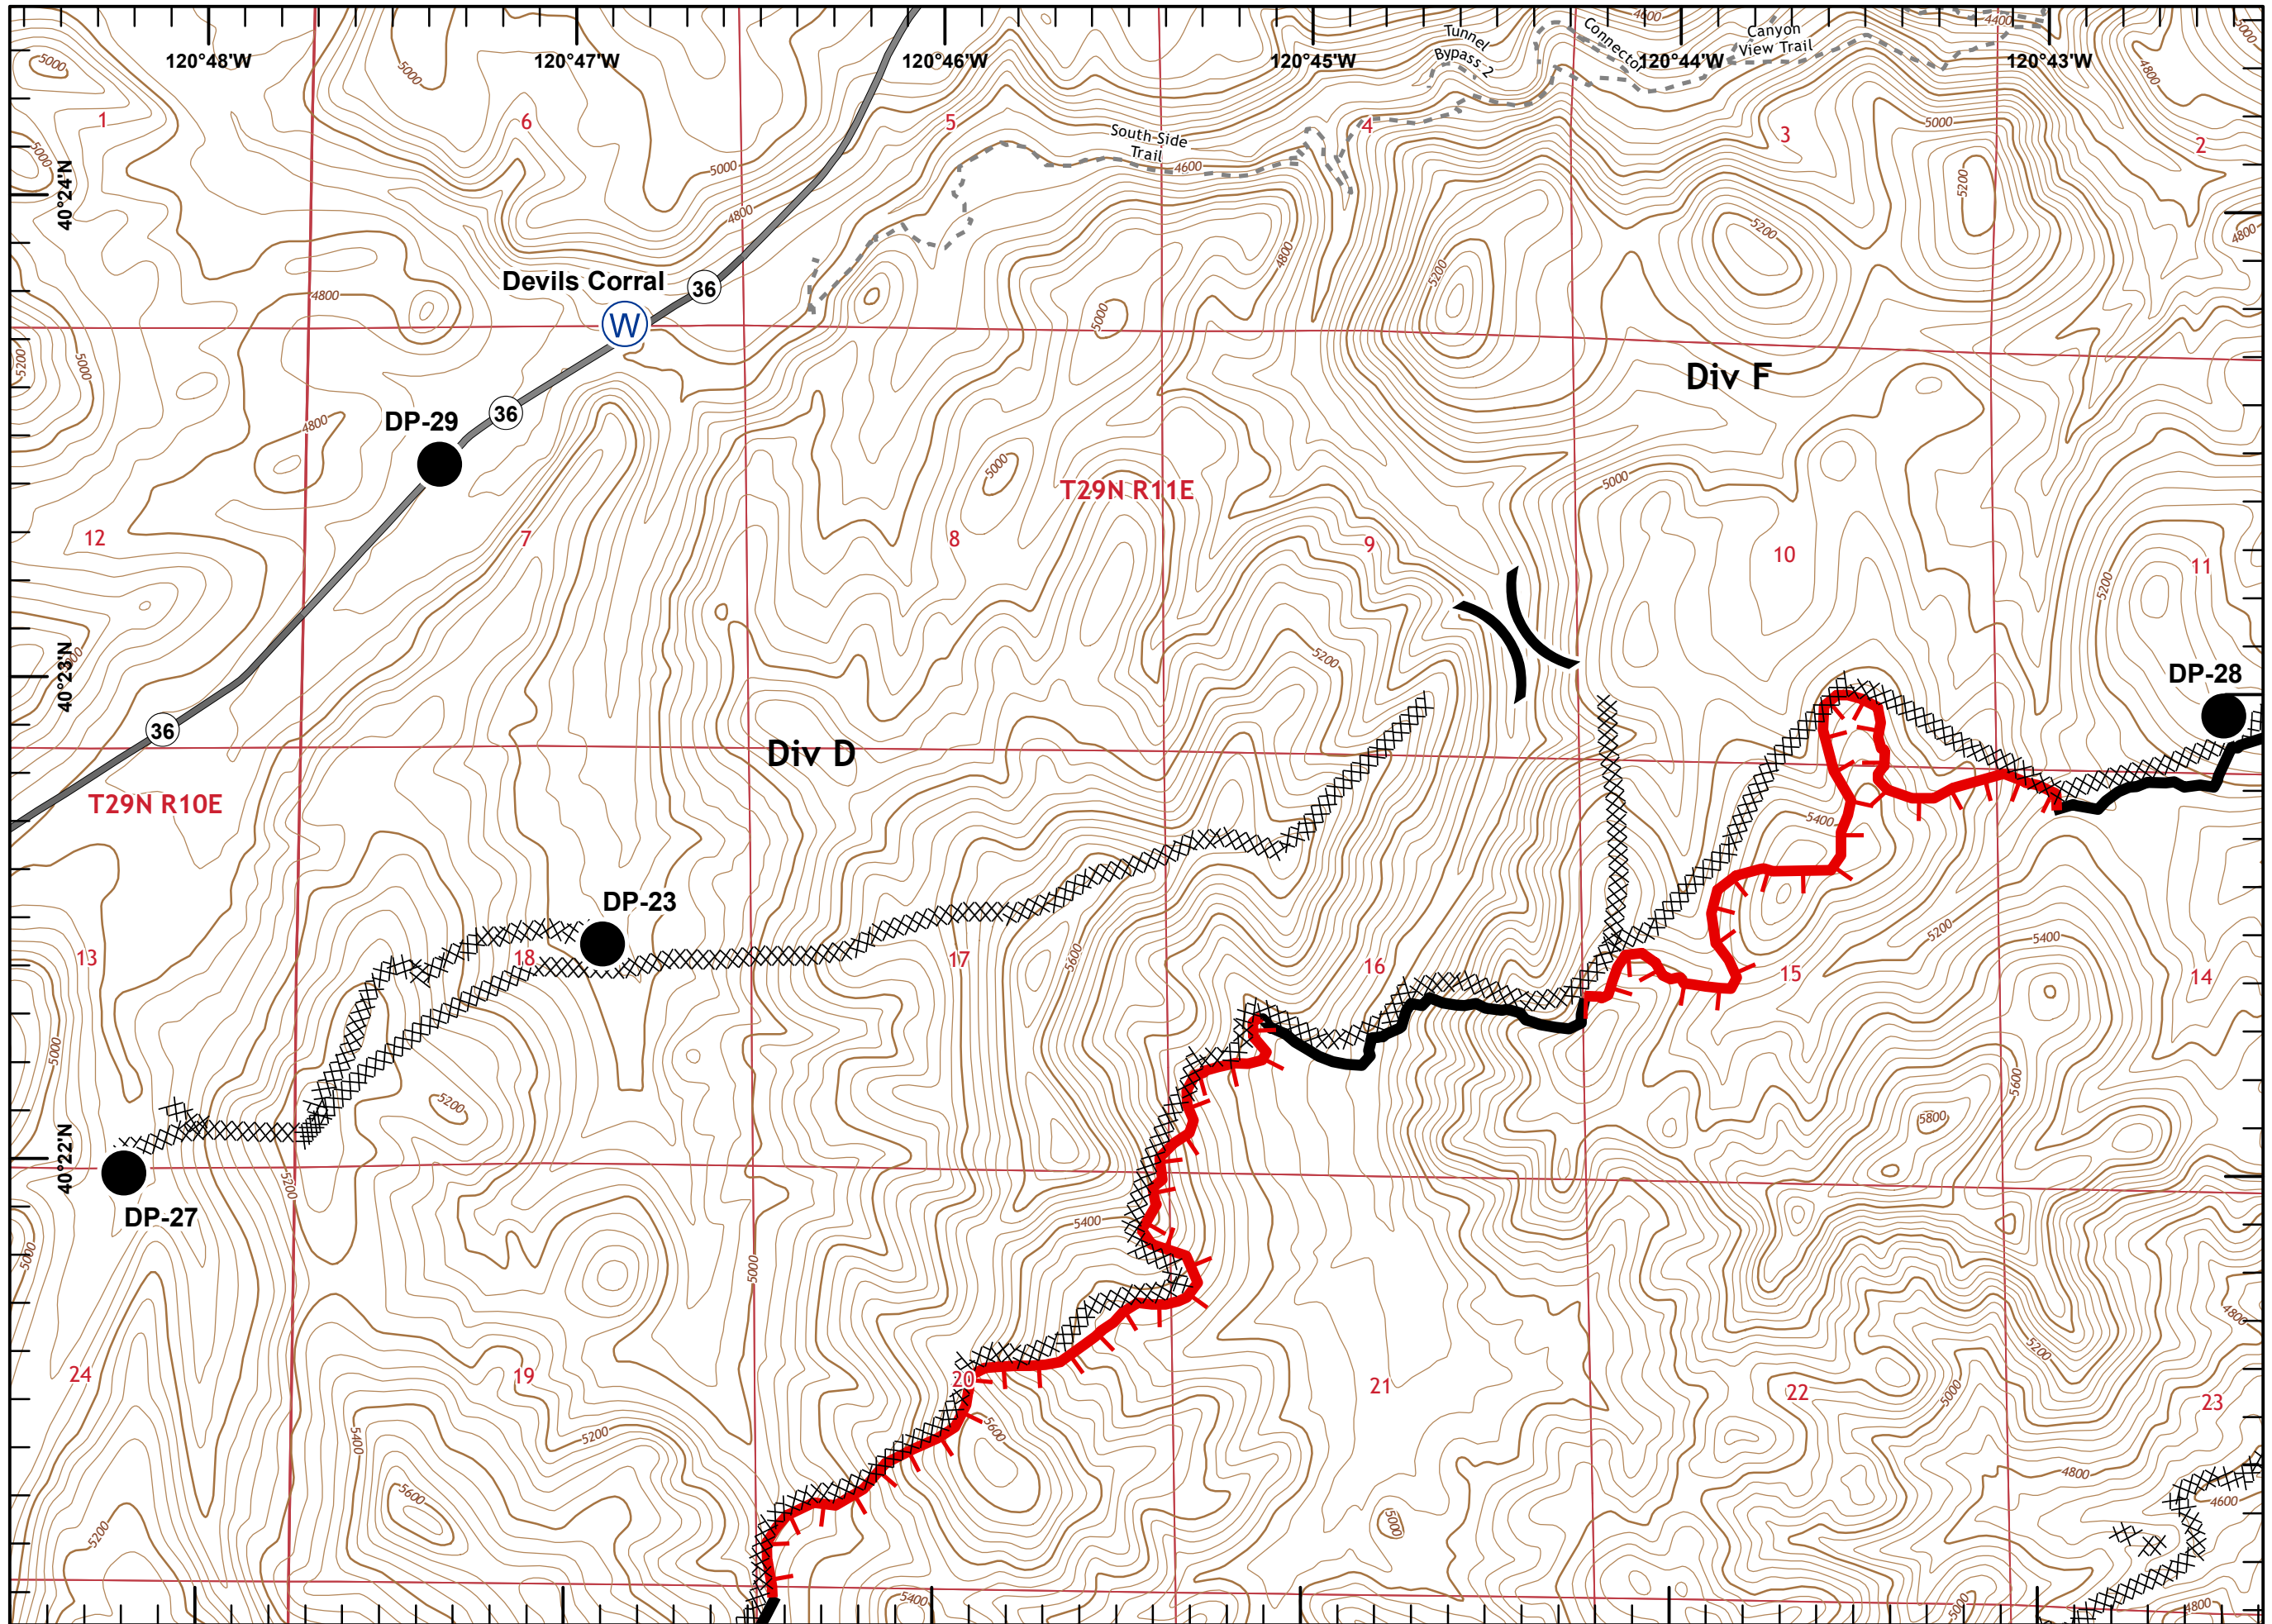

North Arrow

Miles

Sheep Fire  
CA-PNF-001299

Page 1 of 10

- Drop Point
- Water Source
- Division Break
- Uncontrolled Fire Edge
- Contained Line
- Completed Dozer Line
- Completed Hand Line

Miles

Sheep Fire  
CA-PNF-001299

Sheep Fire  
CA-PNF-001299

Page 3 of 10

- Drop Point
- Ⓜ Water Source
- || Branch Break
- ┌ Uncontrolled Fire Edge
- ▬ Contained Line
- XXXXX Completed Dozer Line

Miles

Sheep Fire  
CA-PNF-001299

Page 4 of 10

- Drop Point
- Ⓜ Water Source
- ⎵ Division Break
- ┌ Uncontrolled Fire Edge
- ▬ Contained Line
- XXXXX Completed Dozer Line

Miles

Sheep Fire  
CA-PNF-001299

Page 5 of 10

● Drop Point

⎵ Division Break

┌ Uncontrolled Fire Edge  
▬ Contained Line  
XXXXX Completed Dozer Line

- Dip Site
- Drop Point
- Uncontrolled Fire Edge
- Contained Line
- Completed Dozer Line

Miles