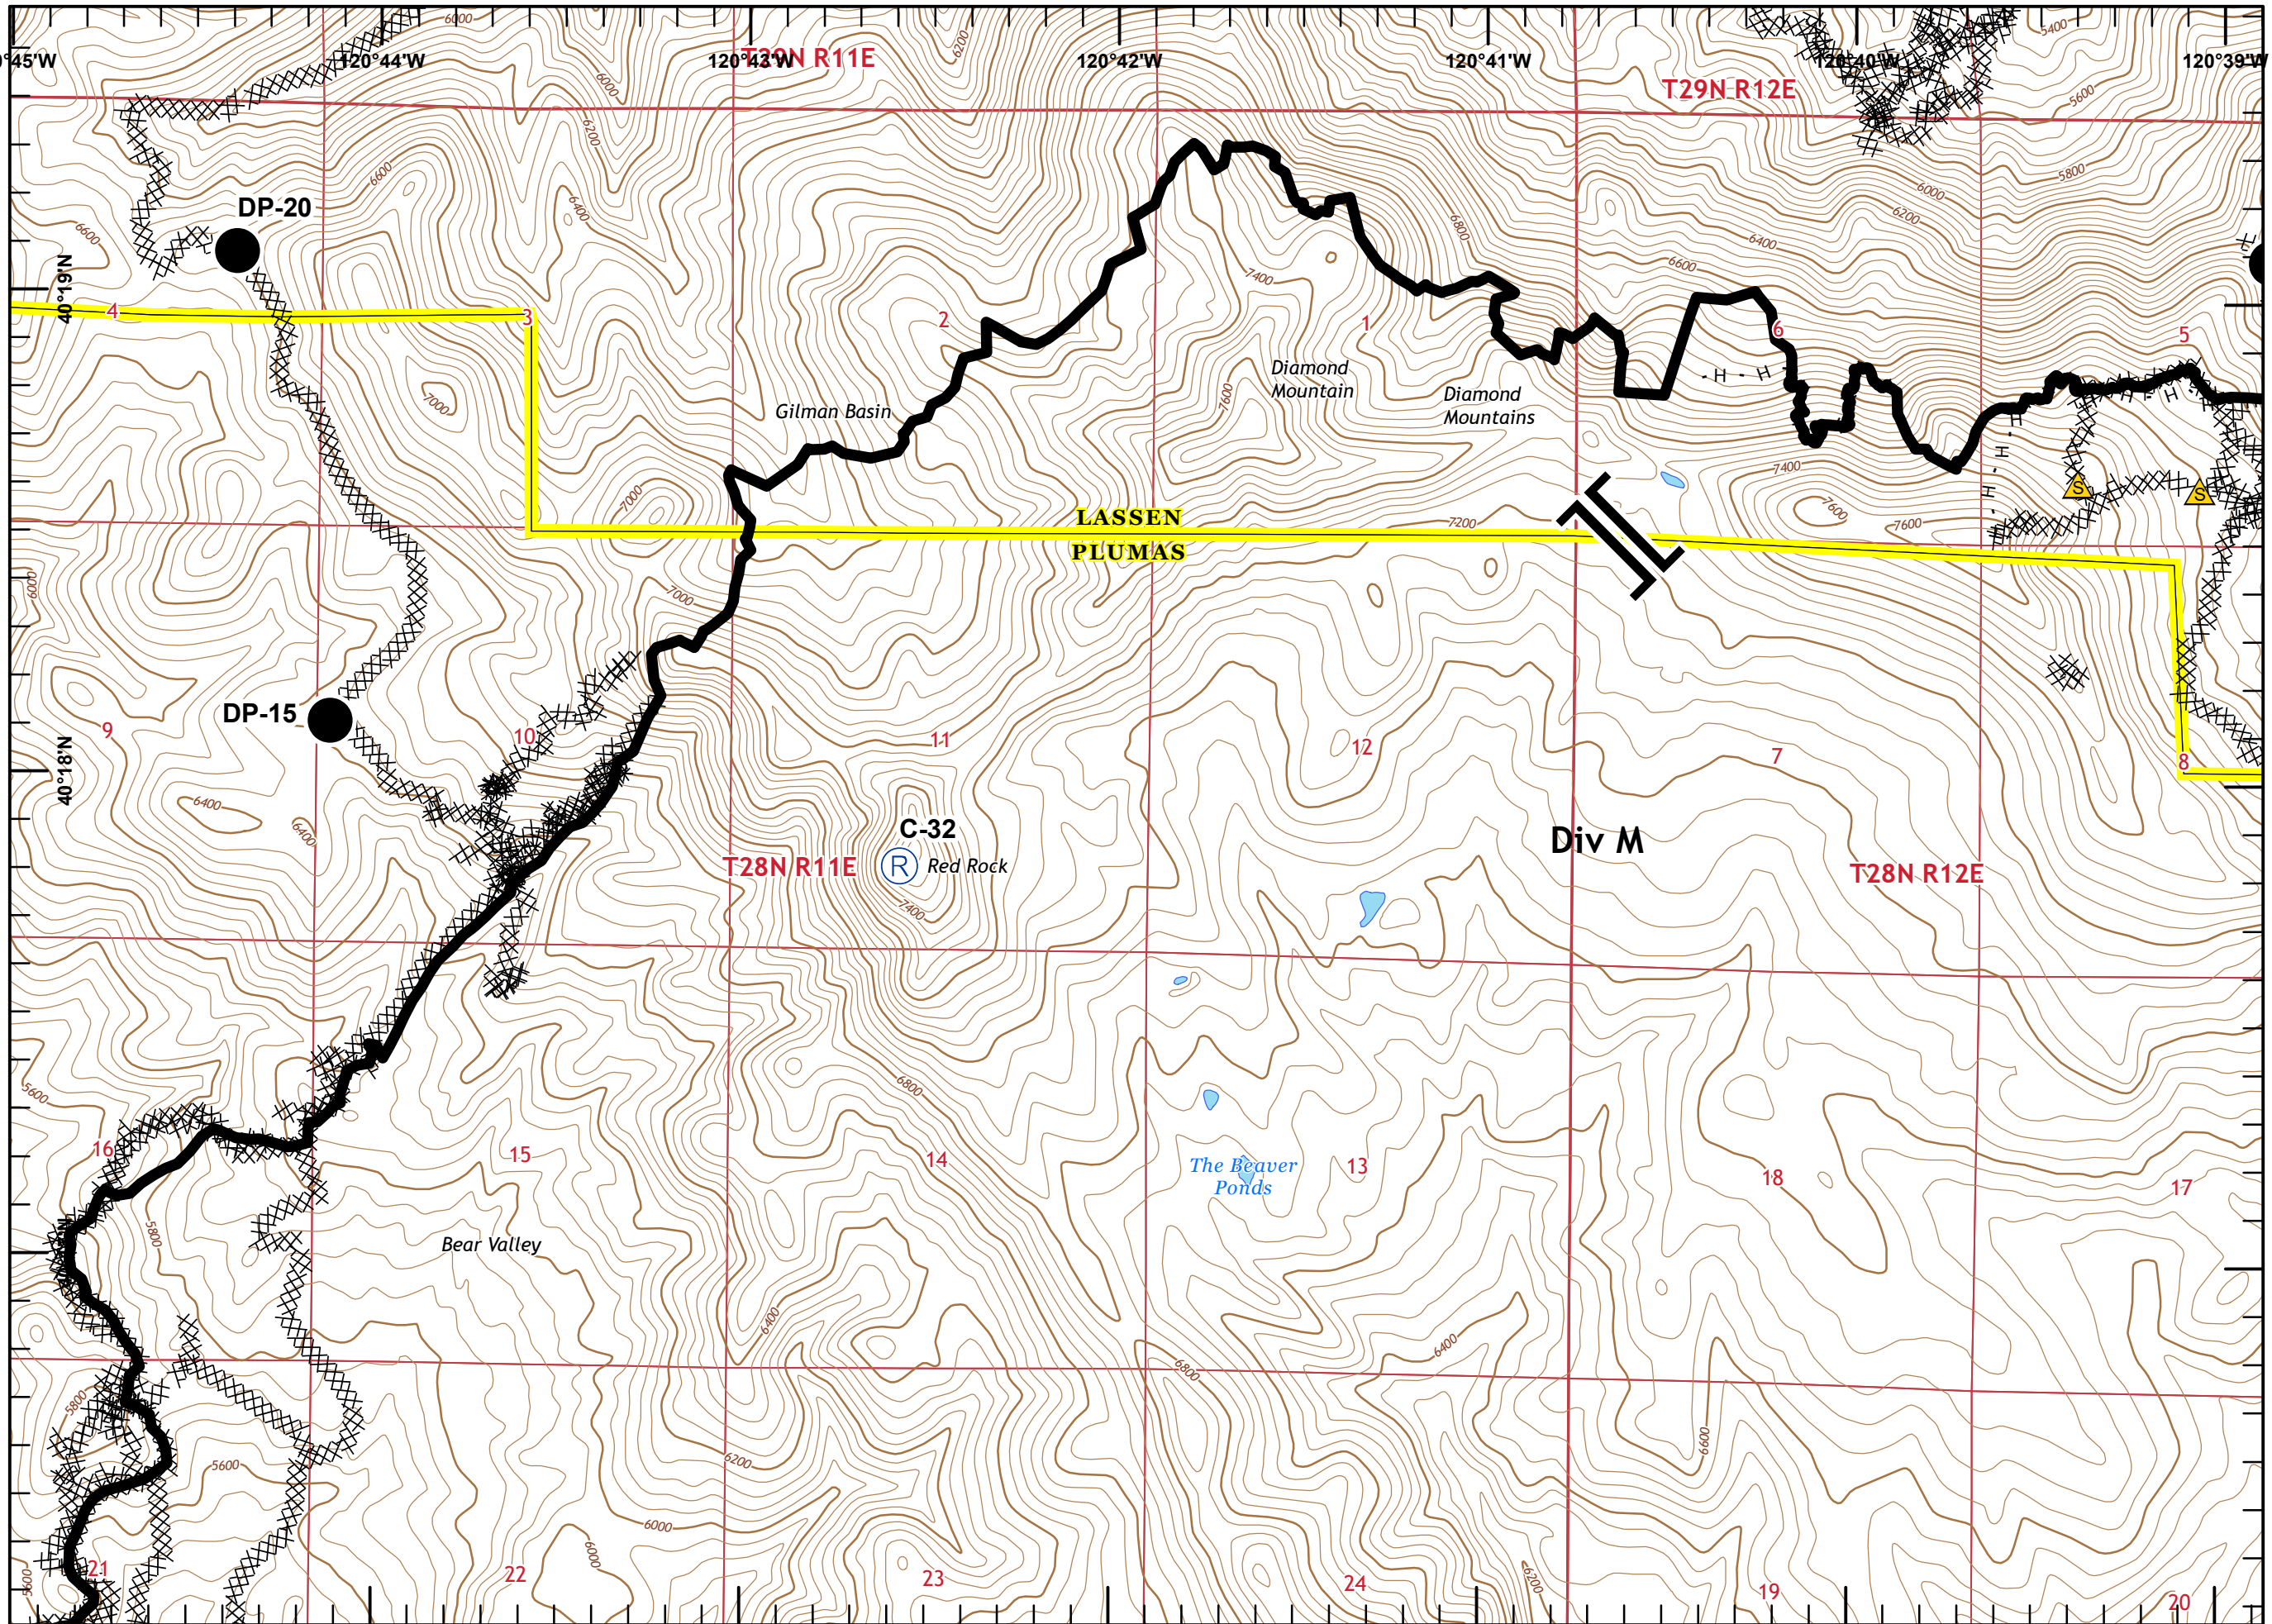

Sheep Fire
CA-PNF-001299
09/05/2020

-  Aerial Hazard
-  Dip Site
-  Drop Point
-  Incident Command Post
-  Repeater
-  Safety Zone
-  Water Source
-  Uncontrolled Fire Edge
-  Contained Line
-  Completed Dozer Line
-  H - H Completed Hand Line
-  R - R Road as Completed Line

- Drop Point
- ⎵ Division Break
- ▬ Uncontrolled Fire Edge
- ▬ Contained Line
- XXXXX Completed Dozer Line

Miles

Sheep Fire
CA-PNF-001299

Page 6 of 10

- Aerial Hazard
- Dip Site
- Drop Point
- Division Break

- Dip Site
- Drop Point
- Safety Zone
- Branch Break
- Uncontrolled Fire Edge
- Contained Line
- Completed Dozer Line
- Completed Hand Line

Miles

- Drop Point
- Ⓡ Repeater
- ⚠ Safety Zone
- || Branch Break
- Contained Line
- XXXXX Completed Dozer Line
- H - H Completed Hand Line

Miles

Sheep Fire
CA-PNF-001299

Page 10 of 10

- Drop Point
- ⊙ Water Source
- ⌋ Division Break
- ▬ Uncontrolled Fire Edge
- ▬ Contained Line
- XXXXX Completed Dozer Line
- H - H Completed Hand Line
- R - R Road as Completed Line