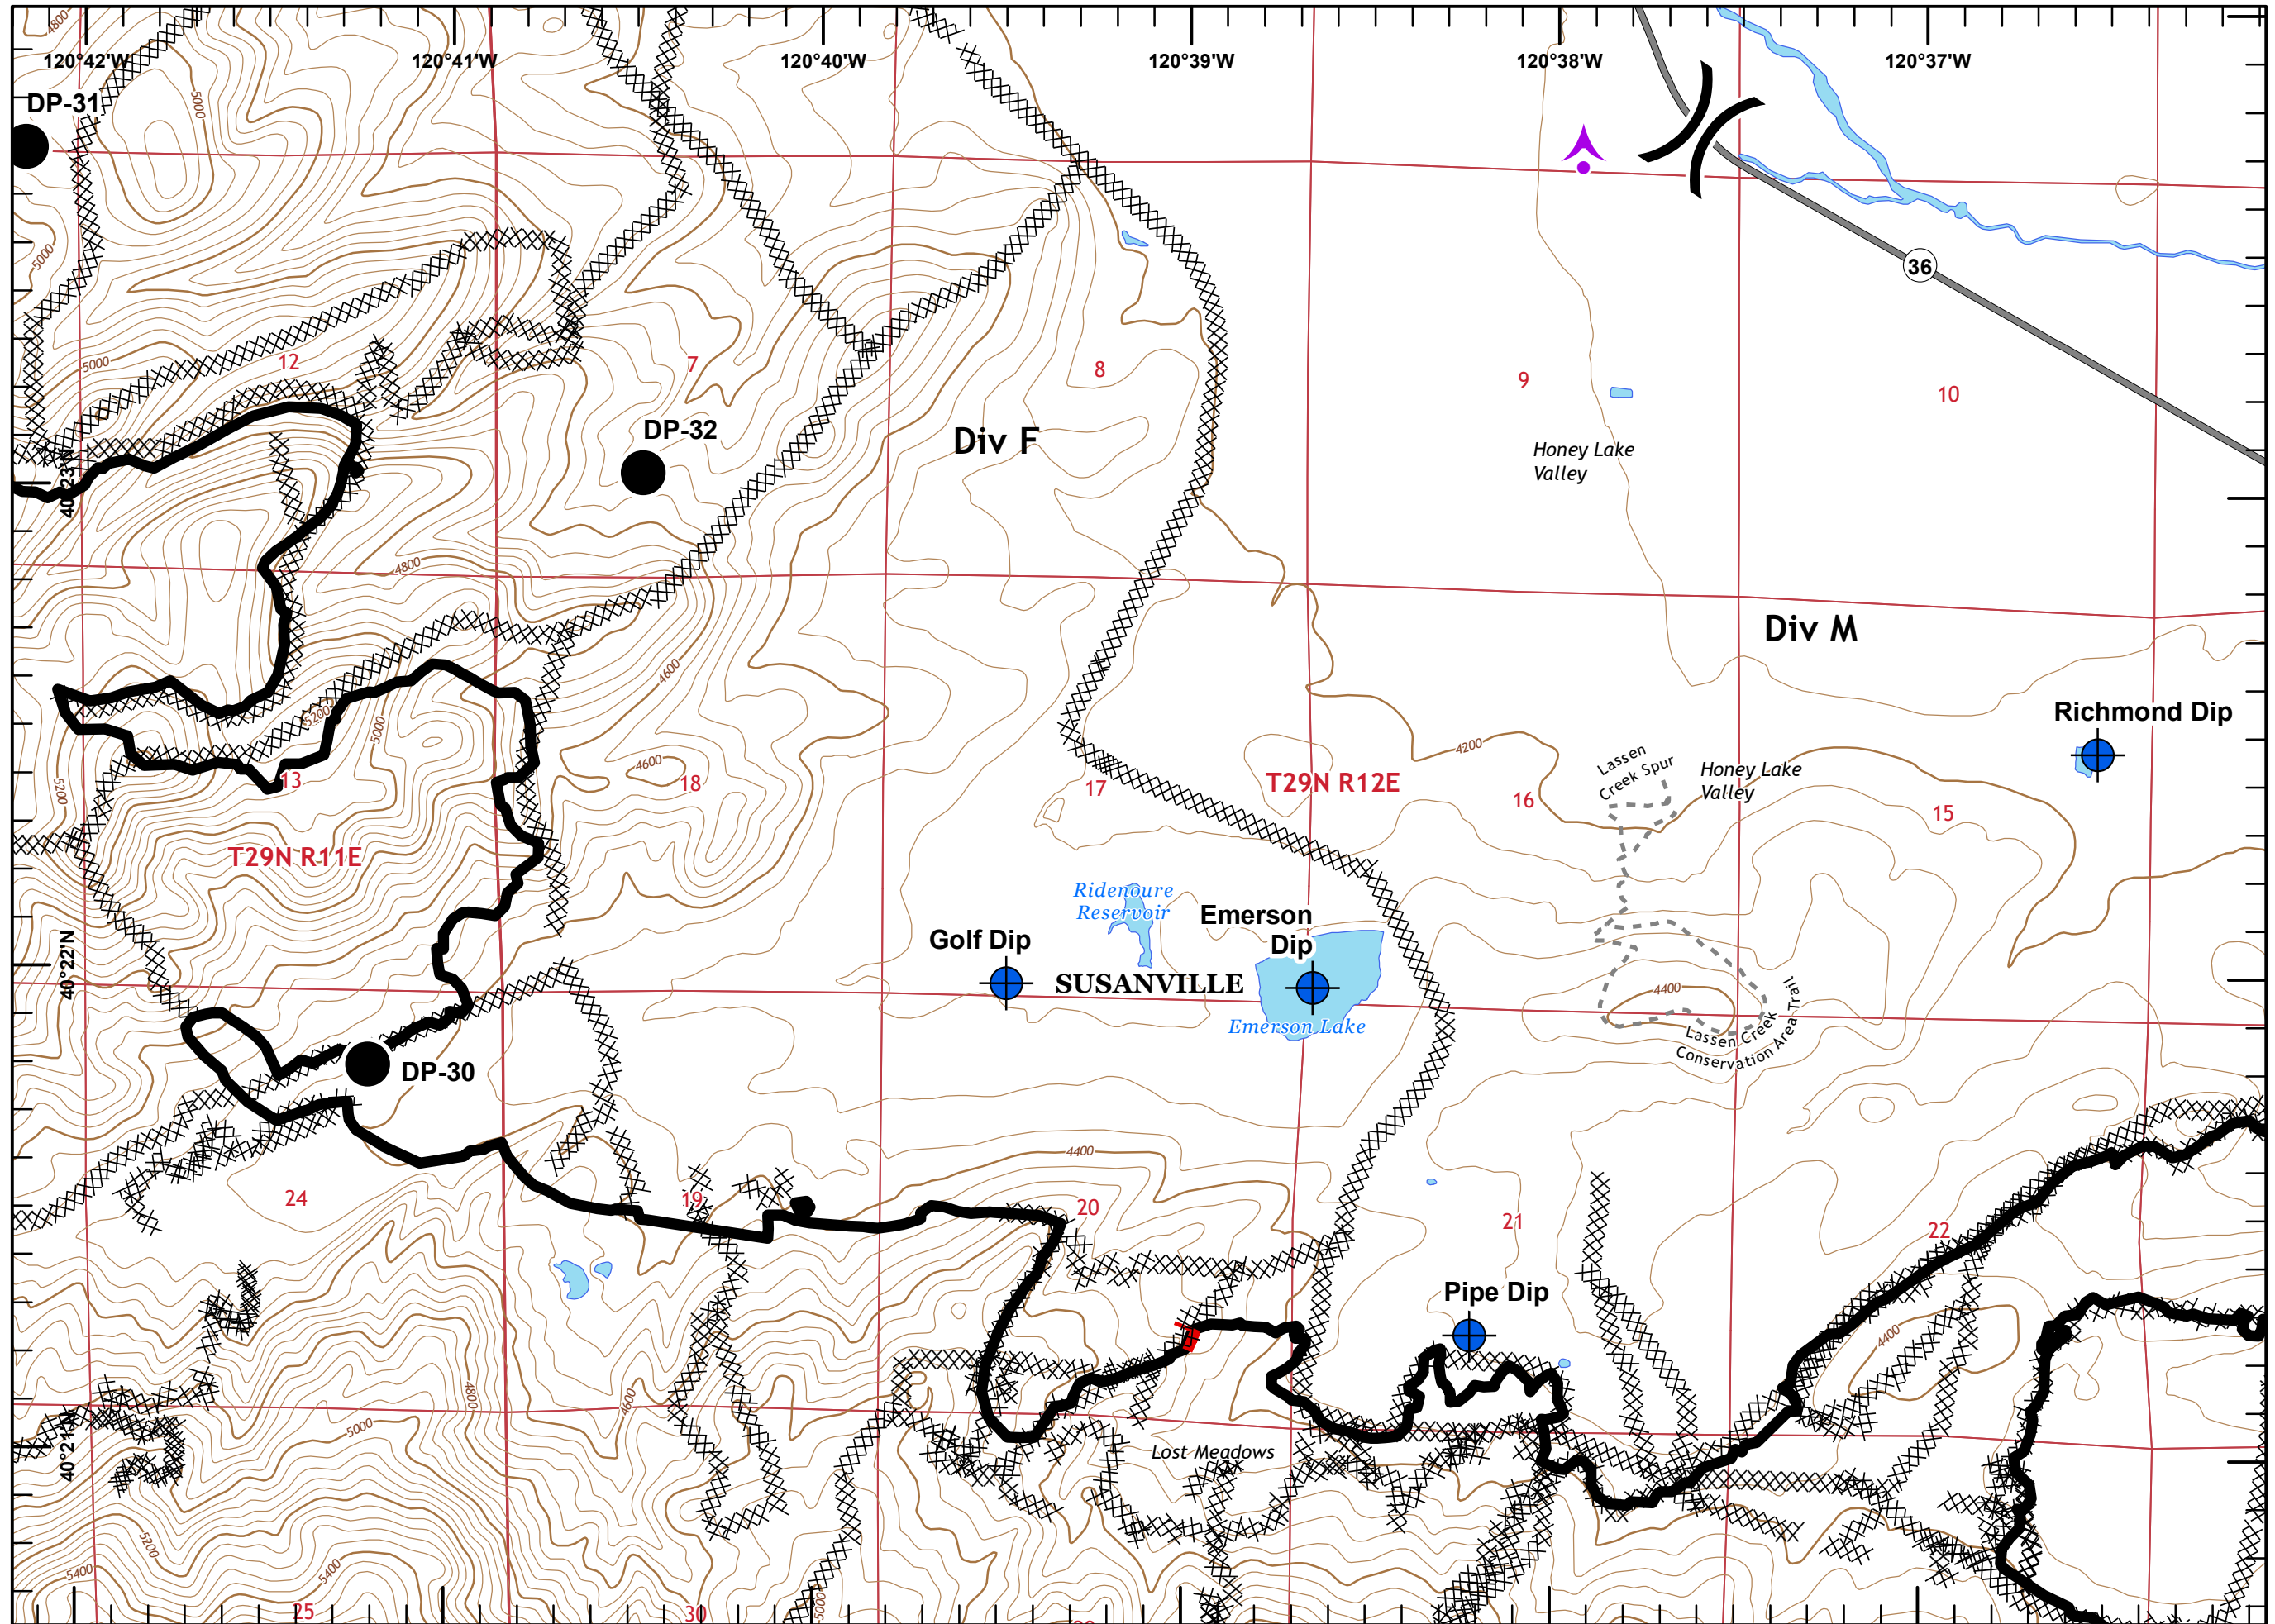

Sheep Fire
CA-PNF-001299

Page 6 of 10

- Aerial Hazard
- Dip Site
- Drop Point
- Division Break

- Uncontrolled Fire Edge
- Contained Line
- Completed Dozer Line

Miles