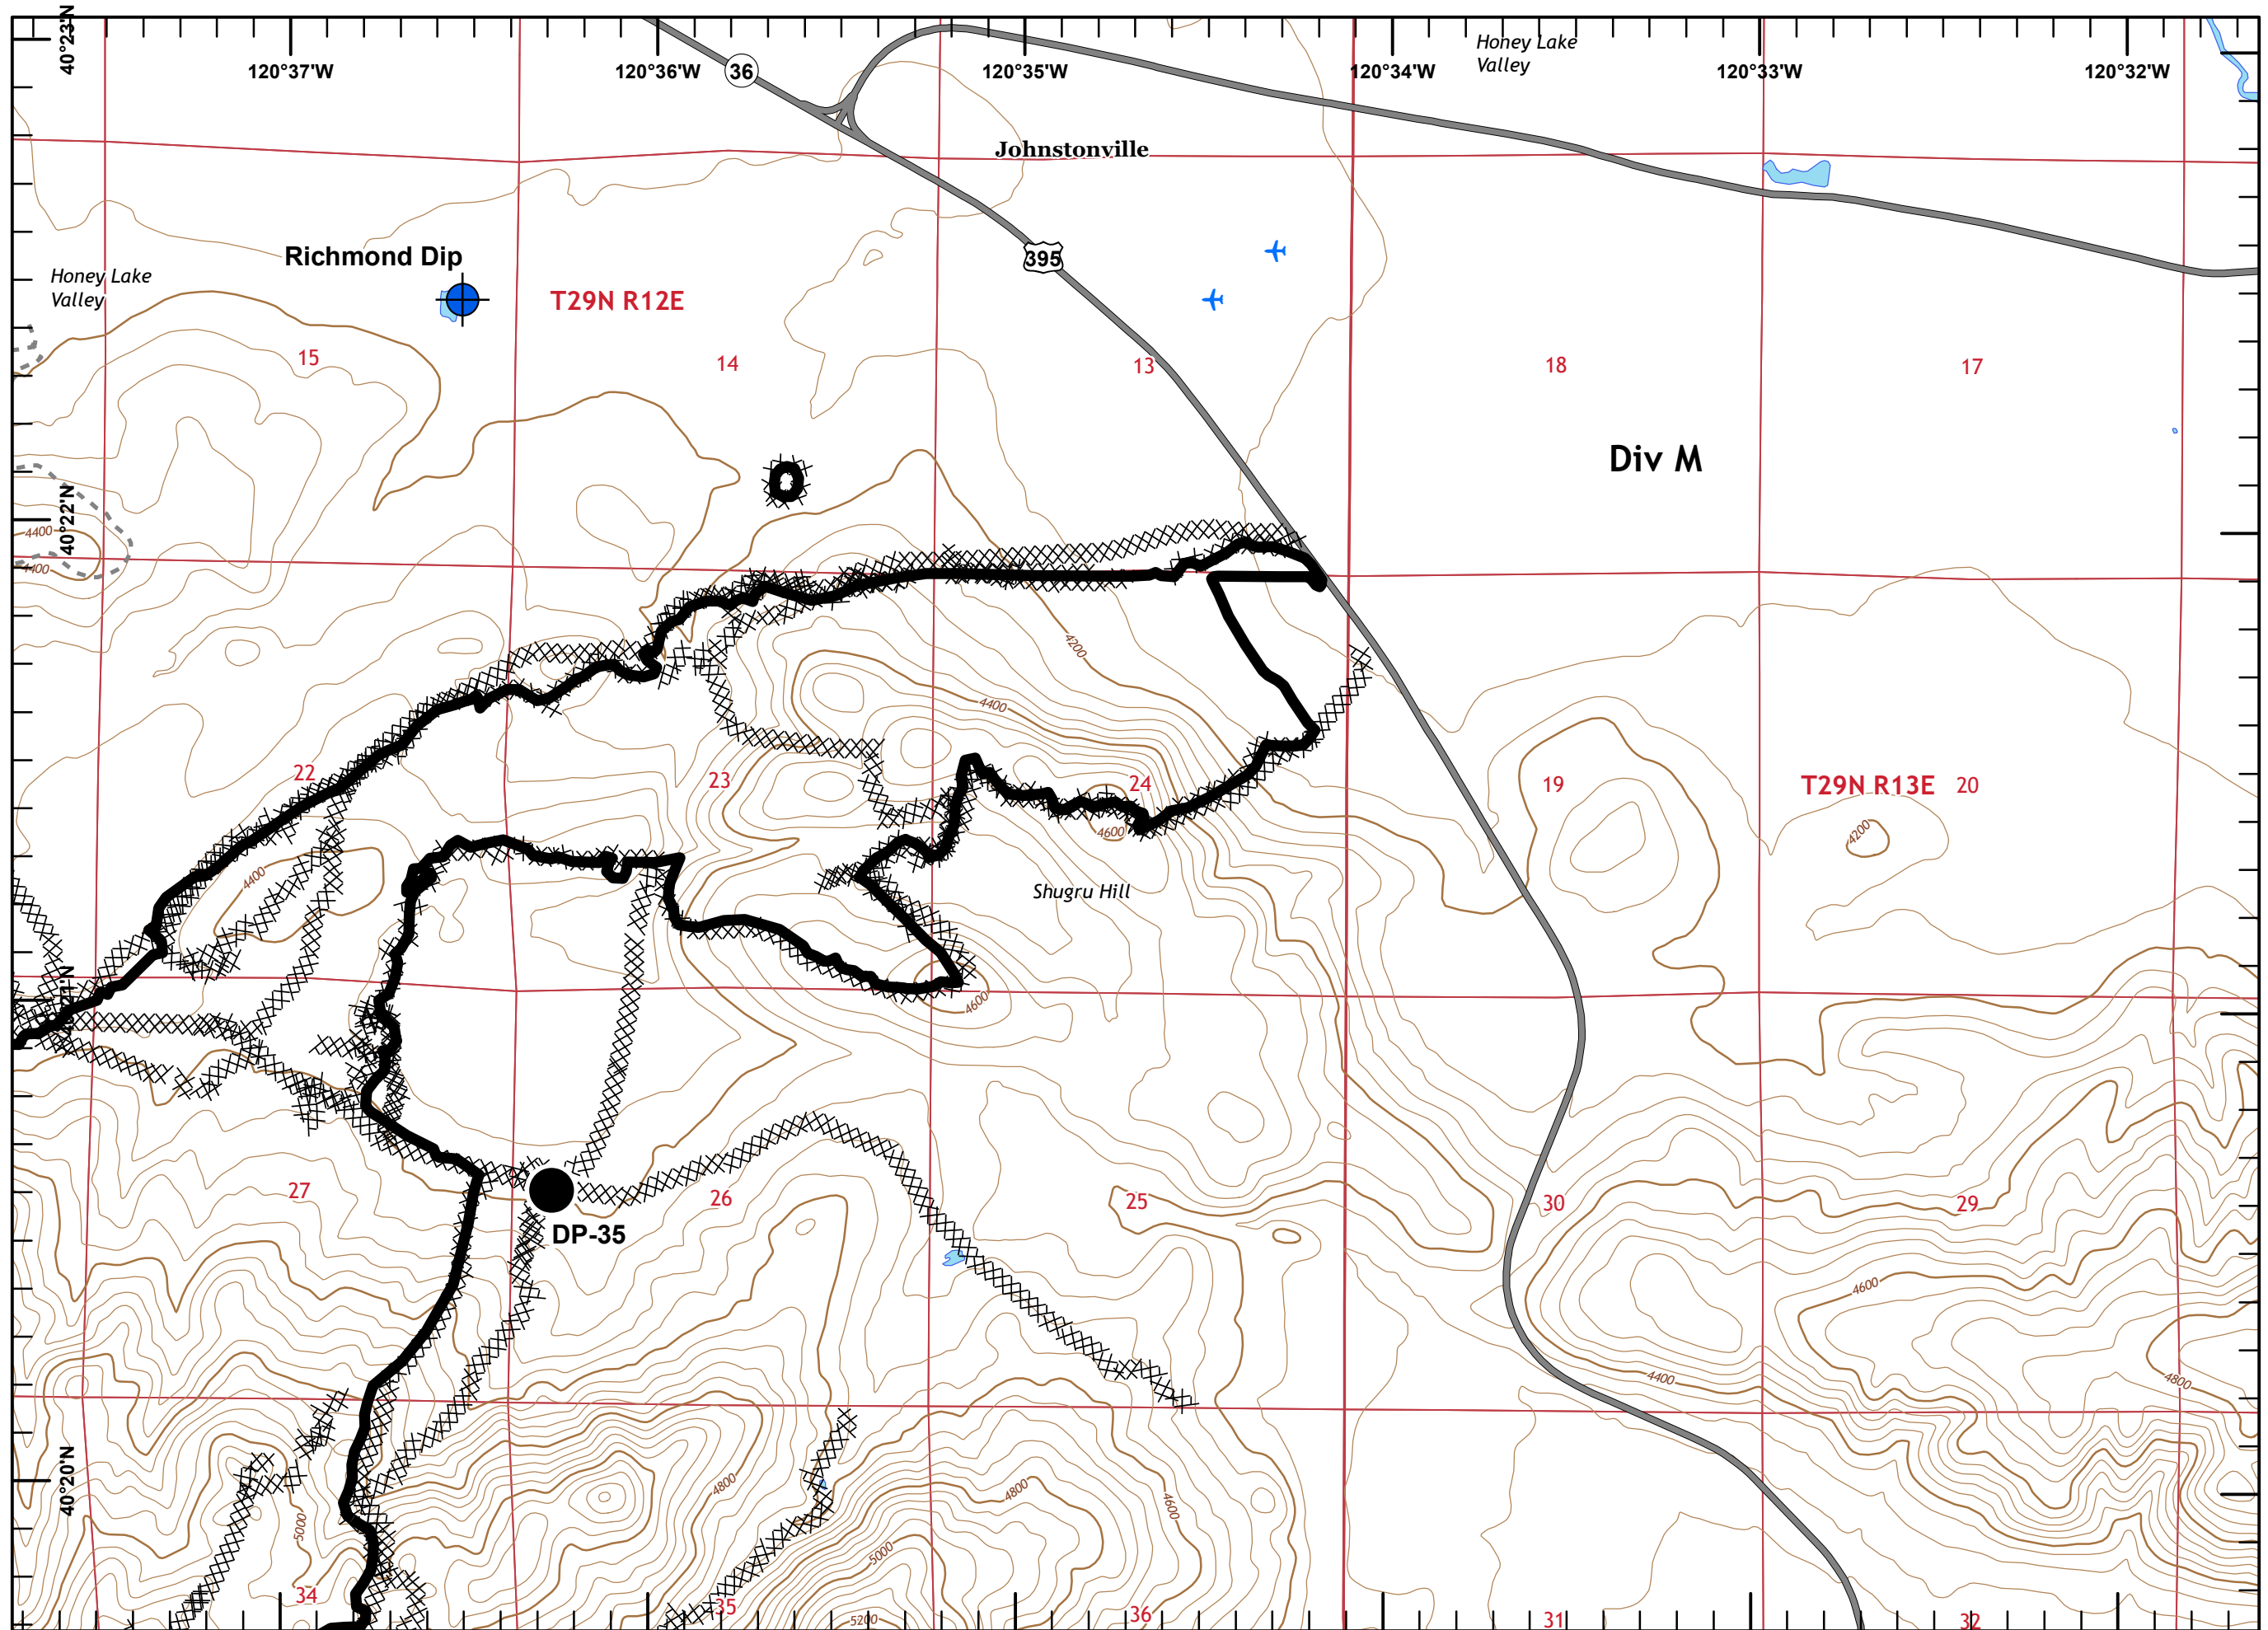

Sheep Fire
CA-PNF-001299
09/05/2020

-  Aerial Hazard
-  Dip Site
-  Drop Point
-  Incident Command Post
-  Repeater
-  Safety Zone
-  Water Source
-  Uncontrolled Fire Edge
-  Contained Line
-  Completed Dozer Line
-  H - H Completed Hand Line
-  R - R Road as Completed Line

- Drop Point
- ⎵ Division Break
- ▬ Uncontrolled Fire Edge
- ▬ Contained Line
- XXXXX Completed Dozer Line

Miles

Sheep Fire
CA-PNF-001299

Page 6 of 10

- Aerial Hazard
- Dip Site
- Drop Point
- Division Break

- Uncontrolled Fire Edge
- Contained Line
- Completed Dozer Line

Miles

Sheep Fire
CA-PNF-001299

Page 7 of 10

- Dip Site
- Drop Point
- Contained Line
- Completed Dozer Line

Miles

Sheep Fire
CA-PNF-001299

Page 8 of 10

- Dip Site
- Drop Point
- Safety Zone
- Branch Break
- Uncontrolled Fire Edge
- Contained Line
- Completed Dozer Line
- Completed Hand Line

Miles

- Drop Point
- Ⓡ Repeater
- ⚠ Safety Zone
- || Branch Break
- Contained Line
- XXXXX Completed Dozer Line
- H - H Completed Hand Line