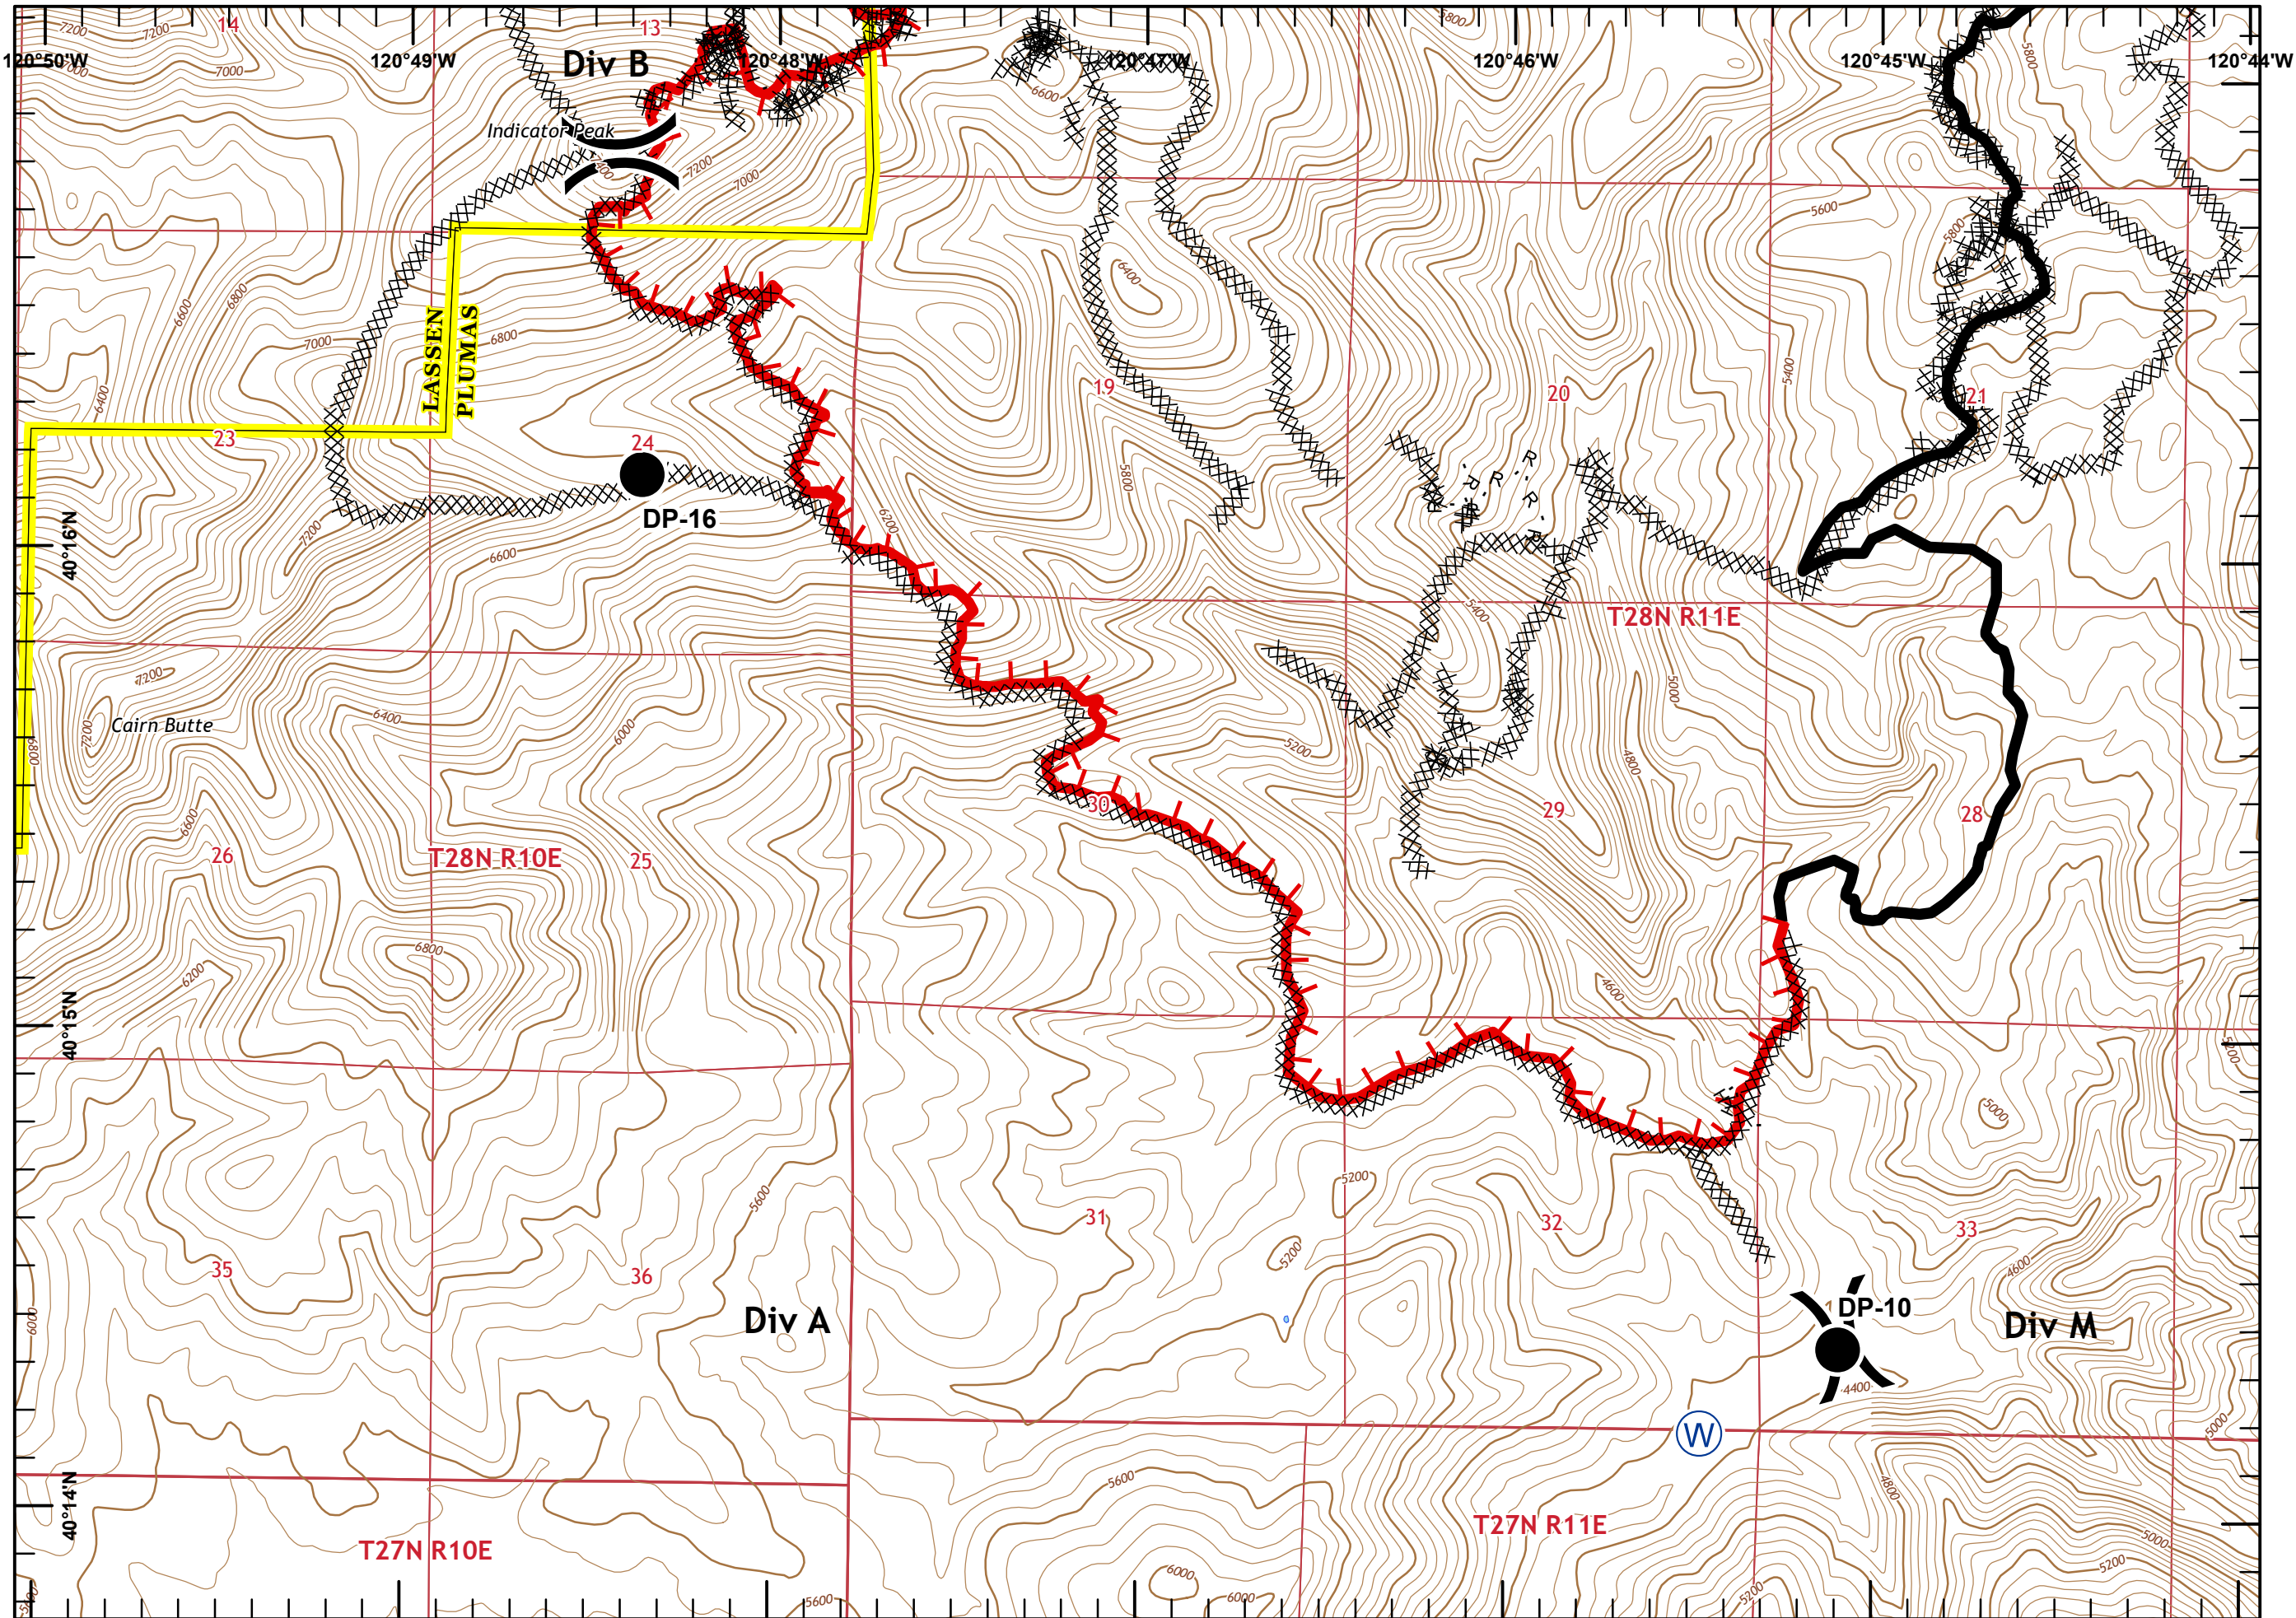

Sheep Fire
CA-PNF-001299
09/05/2020

-  Aerial Hazard
-  Dip Site
-  Drop Point
-  Incident Command Post
-  Repeater
-  Safety Zone
-  Water Source
-  Uncontrolled Fire Edge
-  Contained Line
-  Completed Dozer Line
-  H - H Completed Hand Line
-  R - R Road as Completed Line

North Arrow

Miles

Sheep Fire
CA-PNF-001299

Page 1 of 10

- Drop Point
- Ⓜ Water Source
- ⎵ Division Break

- ▬ Uncontrolled Fire Edge
- ▬ Contained Line
- XXXXX Completed Dozer Line
- H - H Completed Hand Line
- R - R Road as Completed Line

Miles

Sheep Fire
CA-PNF-001299

Page 2 of 10

- Drop Point
-)(Division Break
- || Branch Break

- └─ Uncontrolled Fire Edge
- Contained Line
- XXXXX Completed Dozer Line
- H - H Completed Hand Line
- R - R Road as Completed Line

Page 4 of 10

- Drop Point
- ⊙ Water Source
- ⌋ Division Break
- ┌ Uncontrolled Fire Edge
- ▬ Contained Line
- XXXXX Completed Dozer Line
- R · R Road as Completed Line

Miles

Sheep Fire
CA-PNF-001299

Page 5 of 10