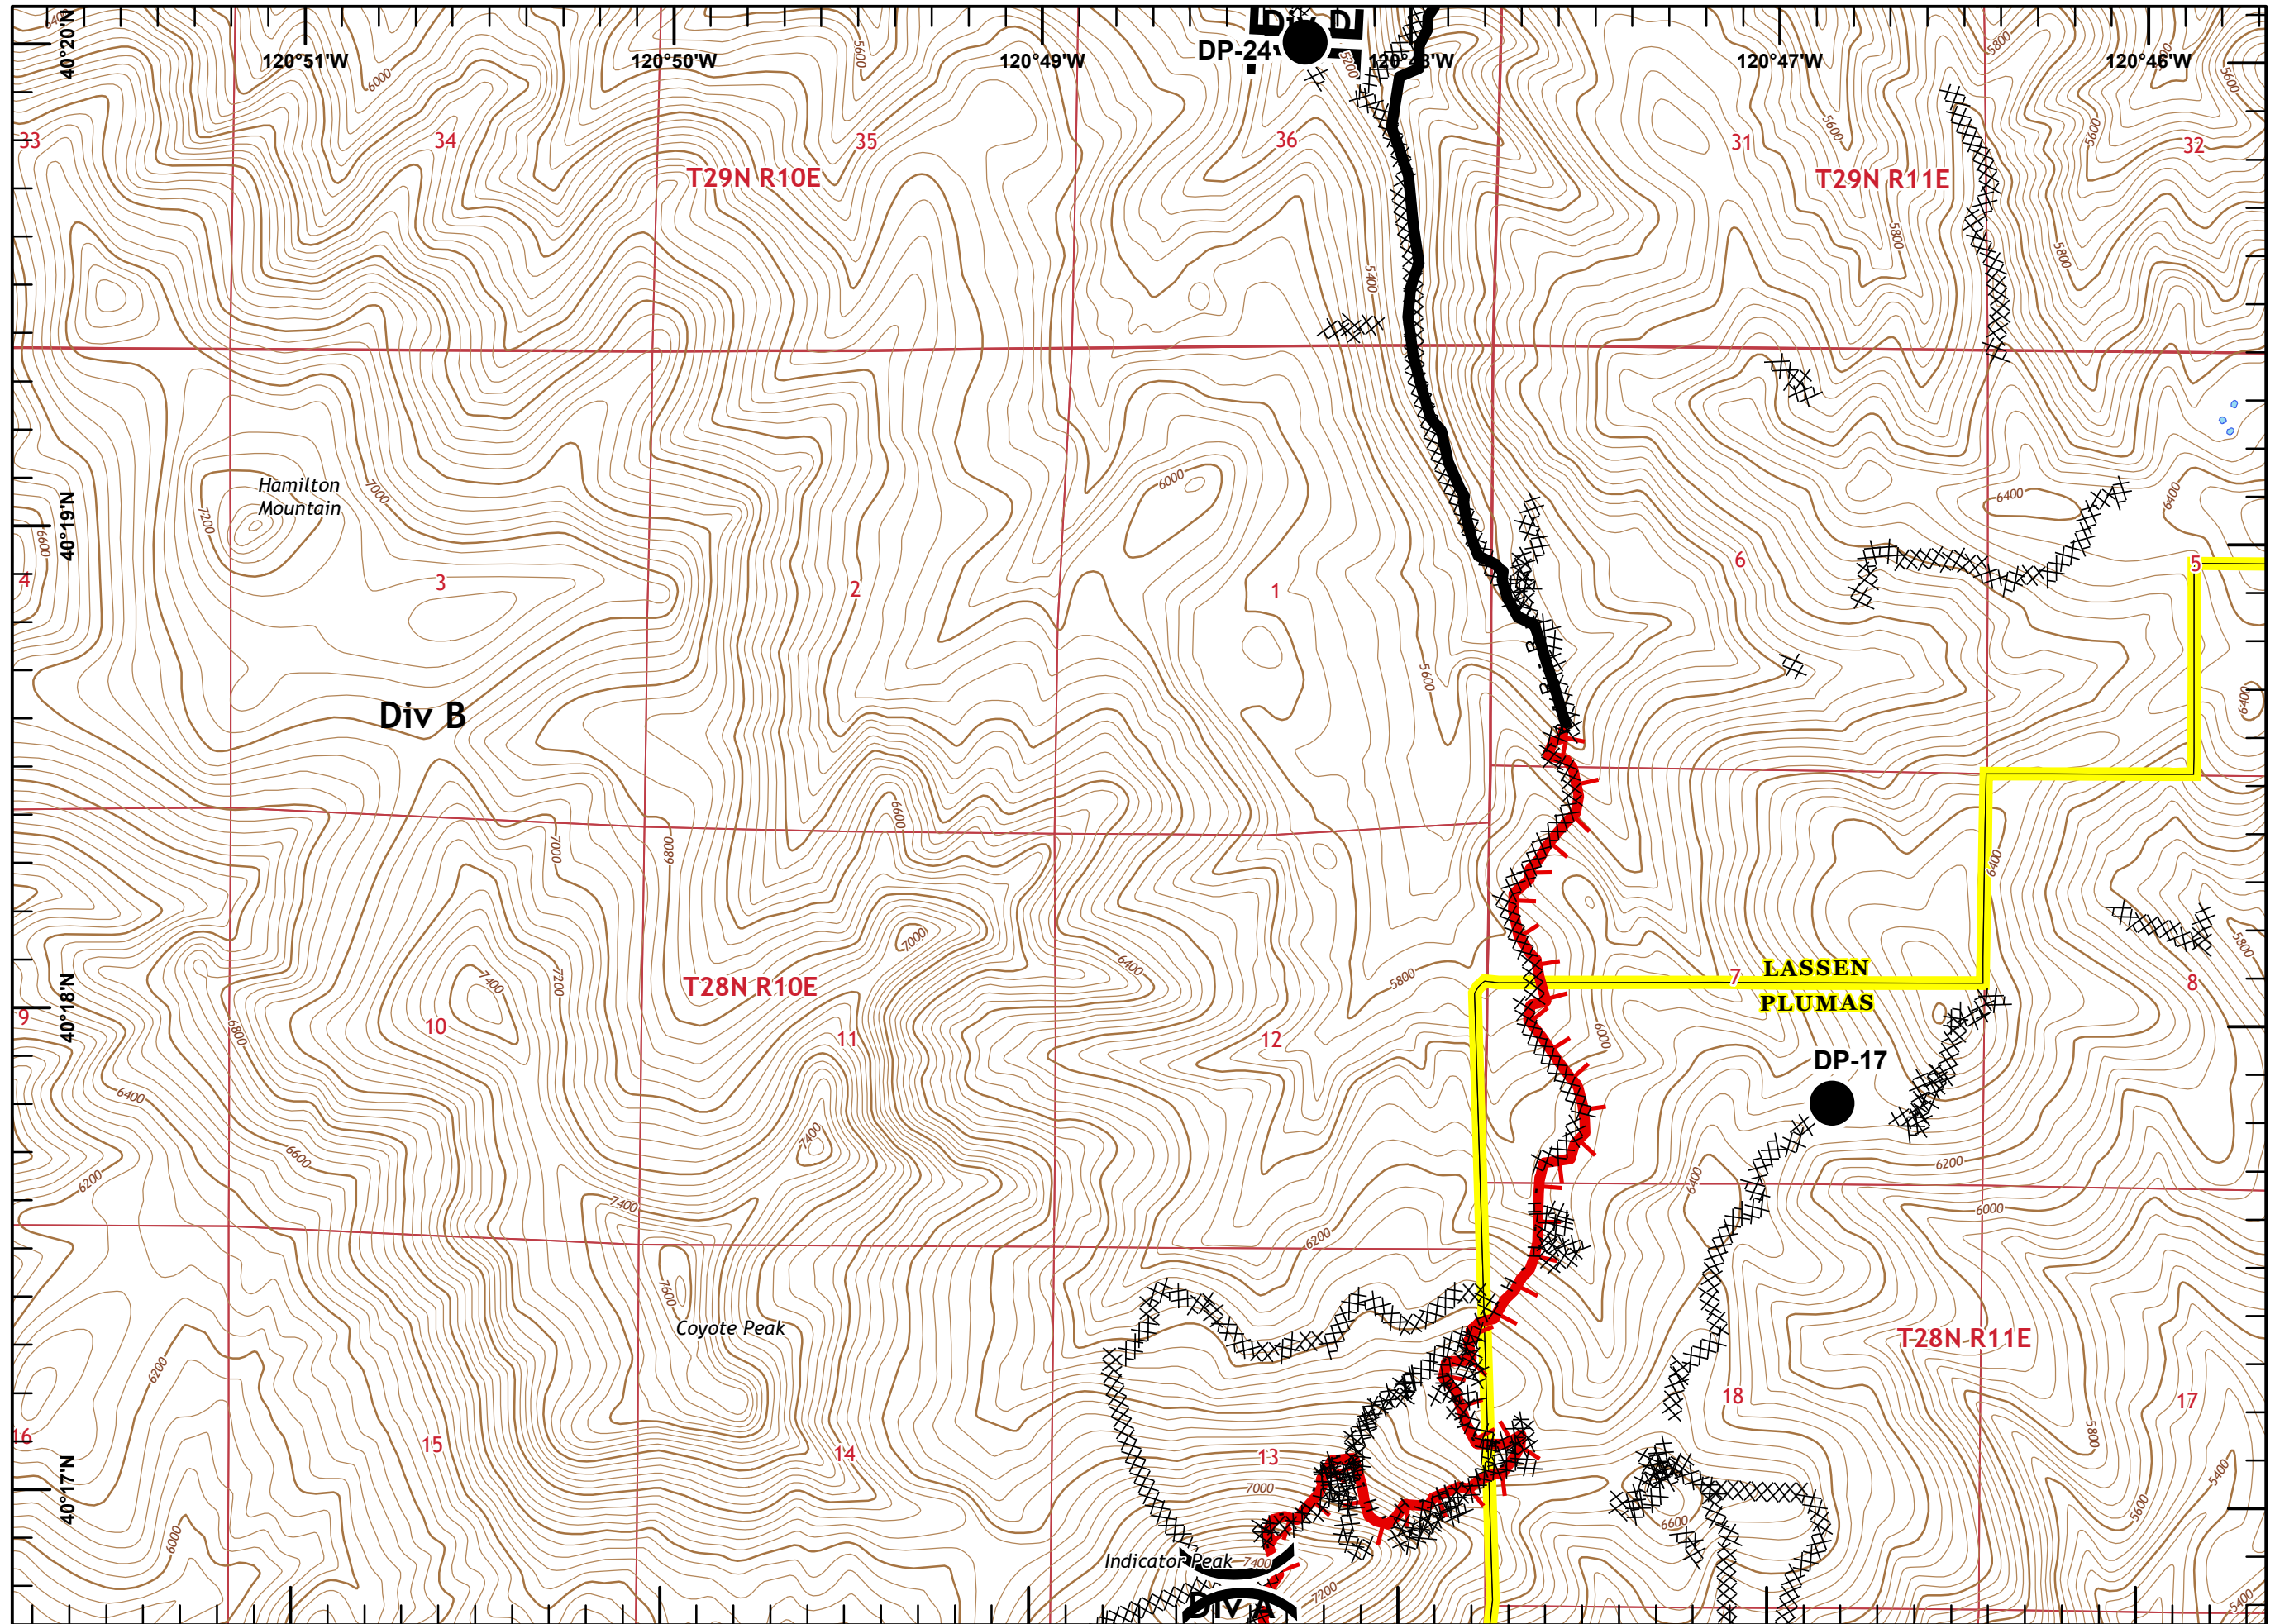

Sheep Fire
CA-PNF-001299
09/05/2020

-  Aerial Hazard
-  Dip Site
-  Drop Point
-  Incident Command Post
-  Repeater
-  Safety Zone
-  Water Source
-  Uncontrolled Fire Edge
-  Contained Line
-  Completed Dozer Line
-  H - H Completed Hand Line
-  R - R Road as Completed Line

North Arrow

Miles

Sheep Fire
CA-PNF-001299

Page 1 of 10

- Drop Point
- Ⓜ Water Source
- ⎵ Division Break

- ▬ Uncontrolled Fire Edge
- ▬ Contained Line
- XXXXX Completed Dozer Line
- H - H Completed Hand Line
- R - R Road as Completed Line

Miles

Sheep Fire
CA-PNF-001299

Page 2 of 10

- Drop Point
-)(Division Break
- || Branch Break

- └─ Uncontrolled Fire Edge
- Contained Line
- XXXXX Completed Dozer Line
- H - H Completed Hand Line
- R - R Road as Completed Line

Miles

Sheep Fire CA-PNF-001299

Page 3 of 10

- Drop Point
- ⊙ Water Source
- || Branch Break
- ┌ Uncontrolled Fire Edge
- ▬ Contained Line
- XXXXX Completed Dozer Line
- R · R Road as Completed Line

Miles

Sheep Fire
CA-PNF-001299