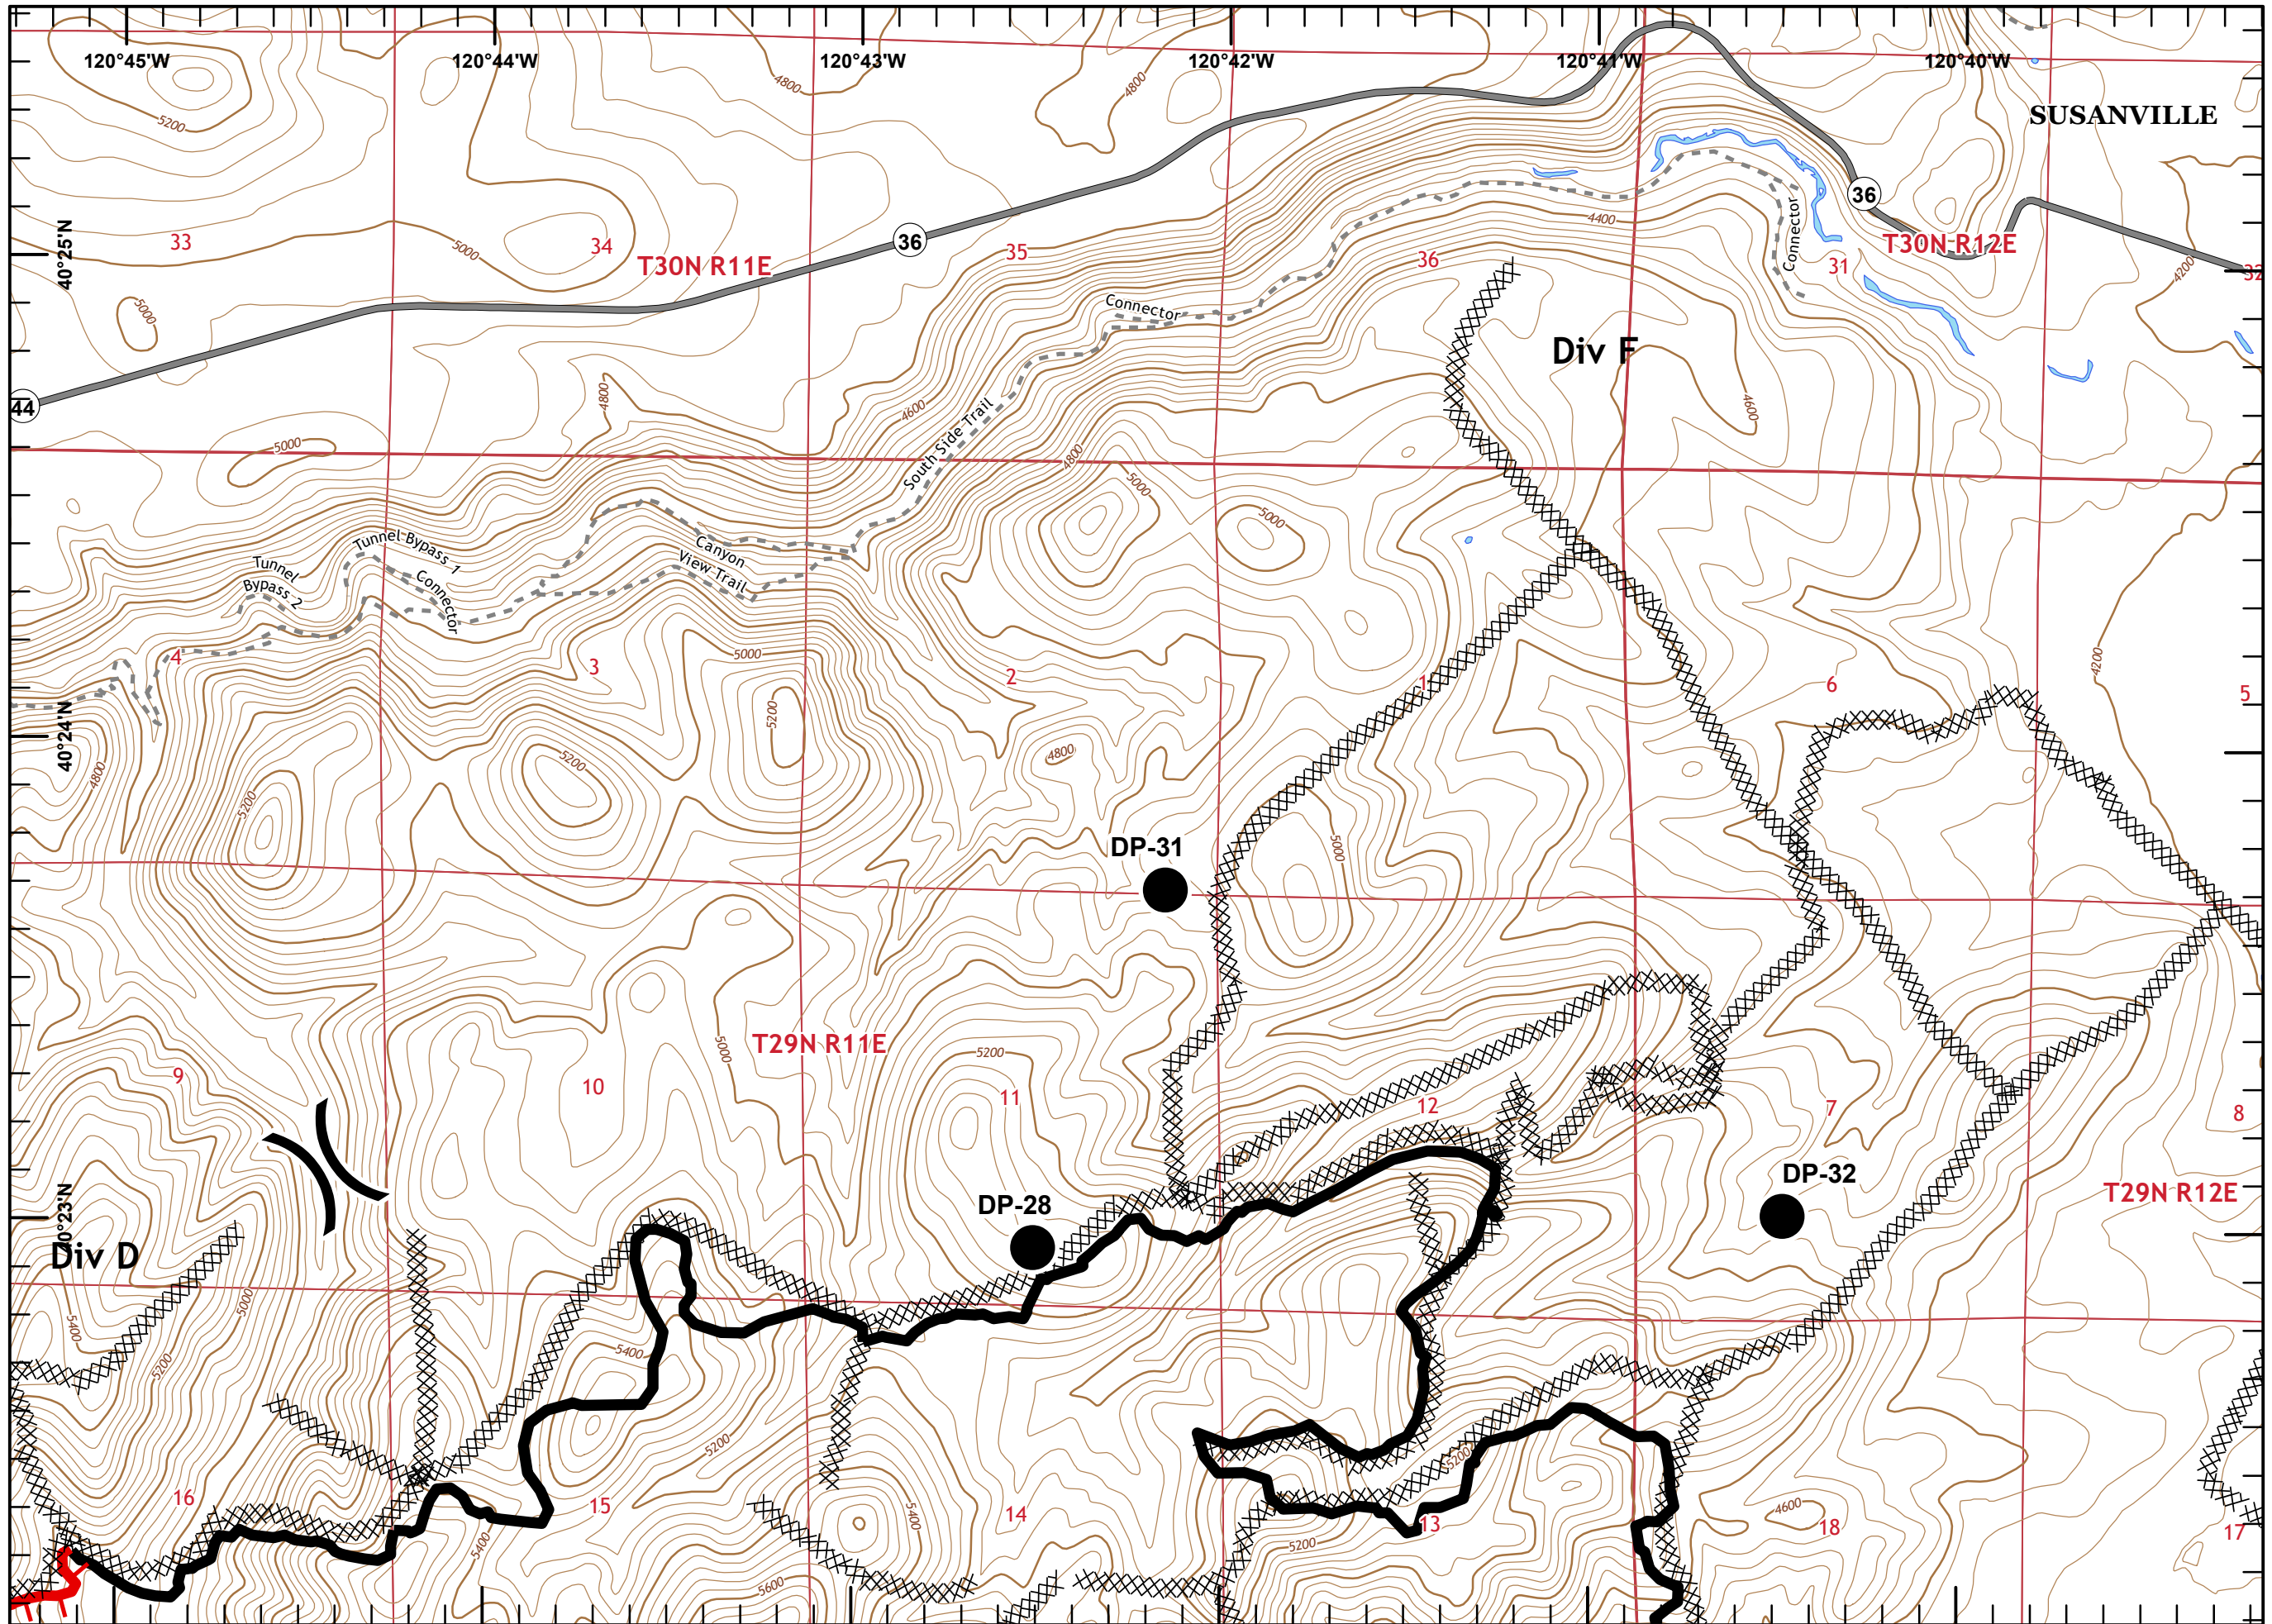

North Arrow

Miles

Sheep Fire
CA-PNF-001299

Page 1 of 10

- Drop Point
- Ⓜ Water Source
- ⎵ Division Break

- ▬ Uncontrolled Fire Edge
- ▬ Contained Line
- XXXXX Completed Dozer Line
- H - H Completed Hand Line
- R - R Road as Completed Line

Page 4 of 10

- Drop Point
- ⊙ Water Source
- ⌋ Division Break
- ┌ Uncontrolled Fire Edge
- ▬ Contained Line
- XXXXX Completed Dozer Line
- R · R Road as Completed Line

Miles

Sheep Fire
CA-PNF-001299

Page 5 of 10

- Drop Point
- ⎵ Division Break
- ▬ Uncontrolled Fire Edge
- ▬ Contained Line
- XXXXX Completed Dozer Line

Miles

Sheep Fire
CA-PNF-001299

Page 6 of 10

- Aerial Hazard
- Dip Site
- Drop Point
- Division Break

- Dip Site
- Drop Point
- Safety Zone
- Branch Break
- Uncontrolled Fire Edge
- Contained Line
- Completed Dozer Line
- Completed Hand Line

Miles

- Drop Point
- Ⓡ Repeater
- ⚠ Safety Zone
- || Branch Break
- Contained Line
- XXXXX Completed Dozer Line
- H - H Completed Hand Line