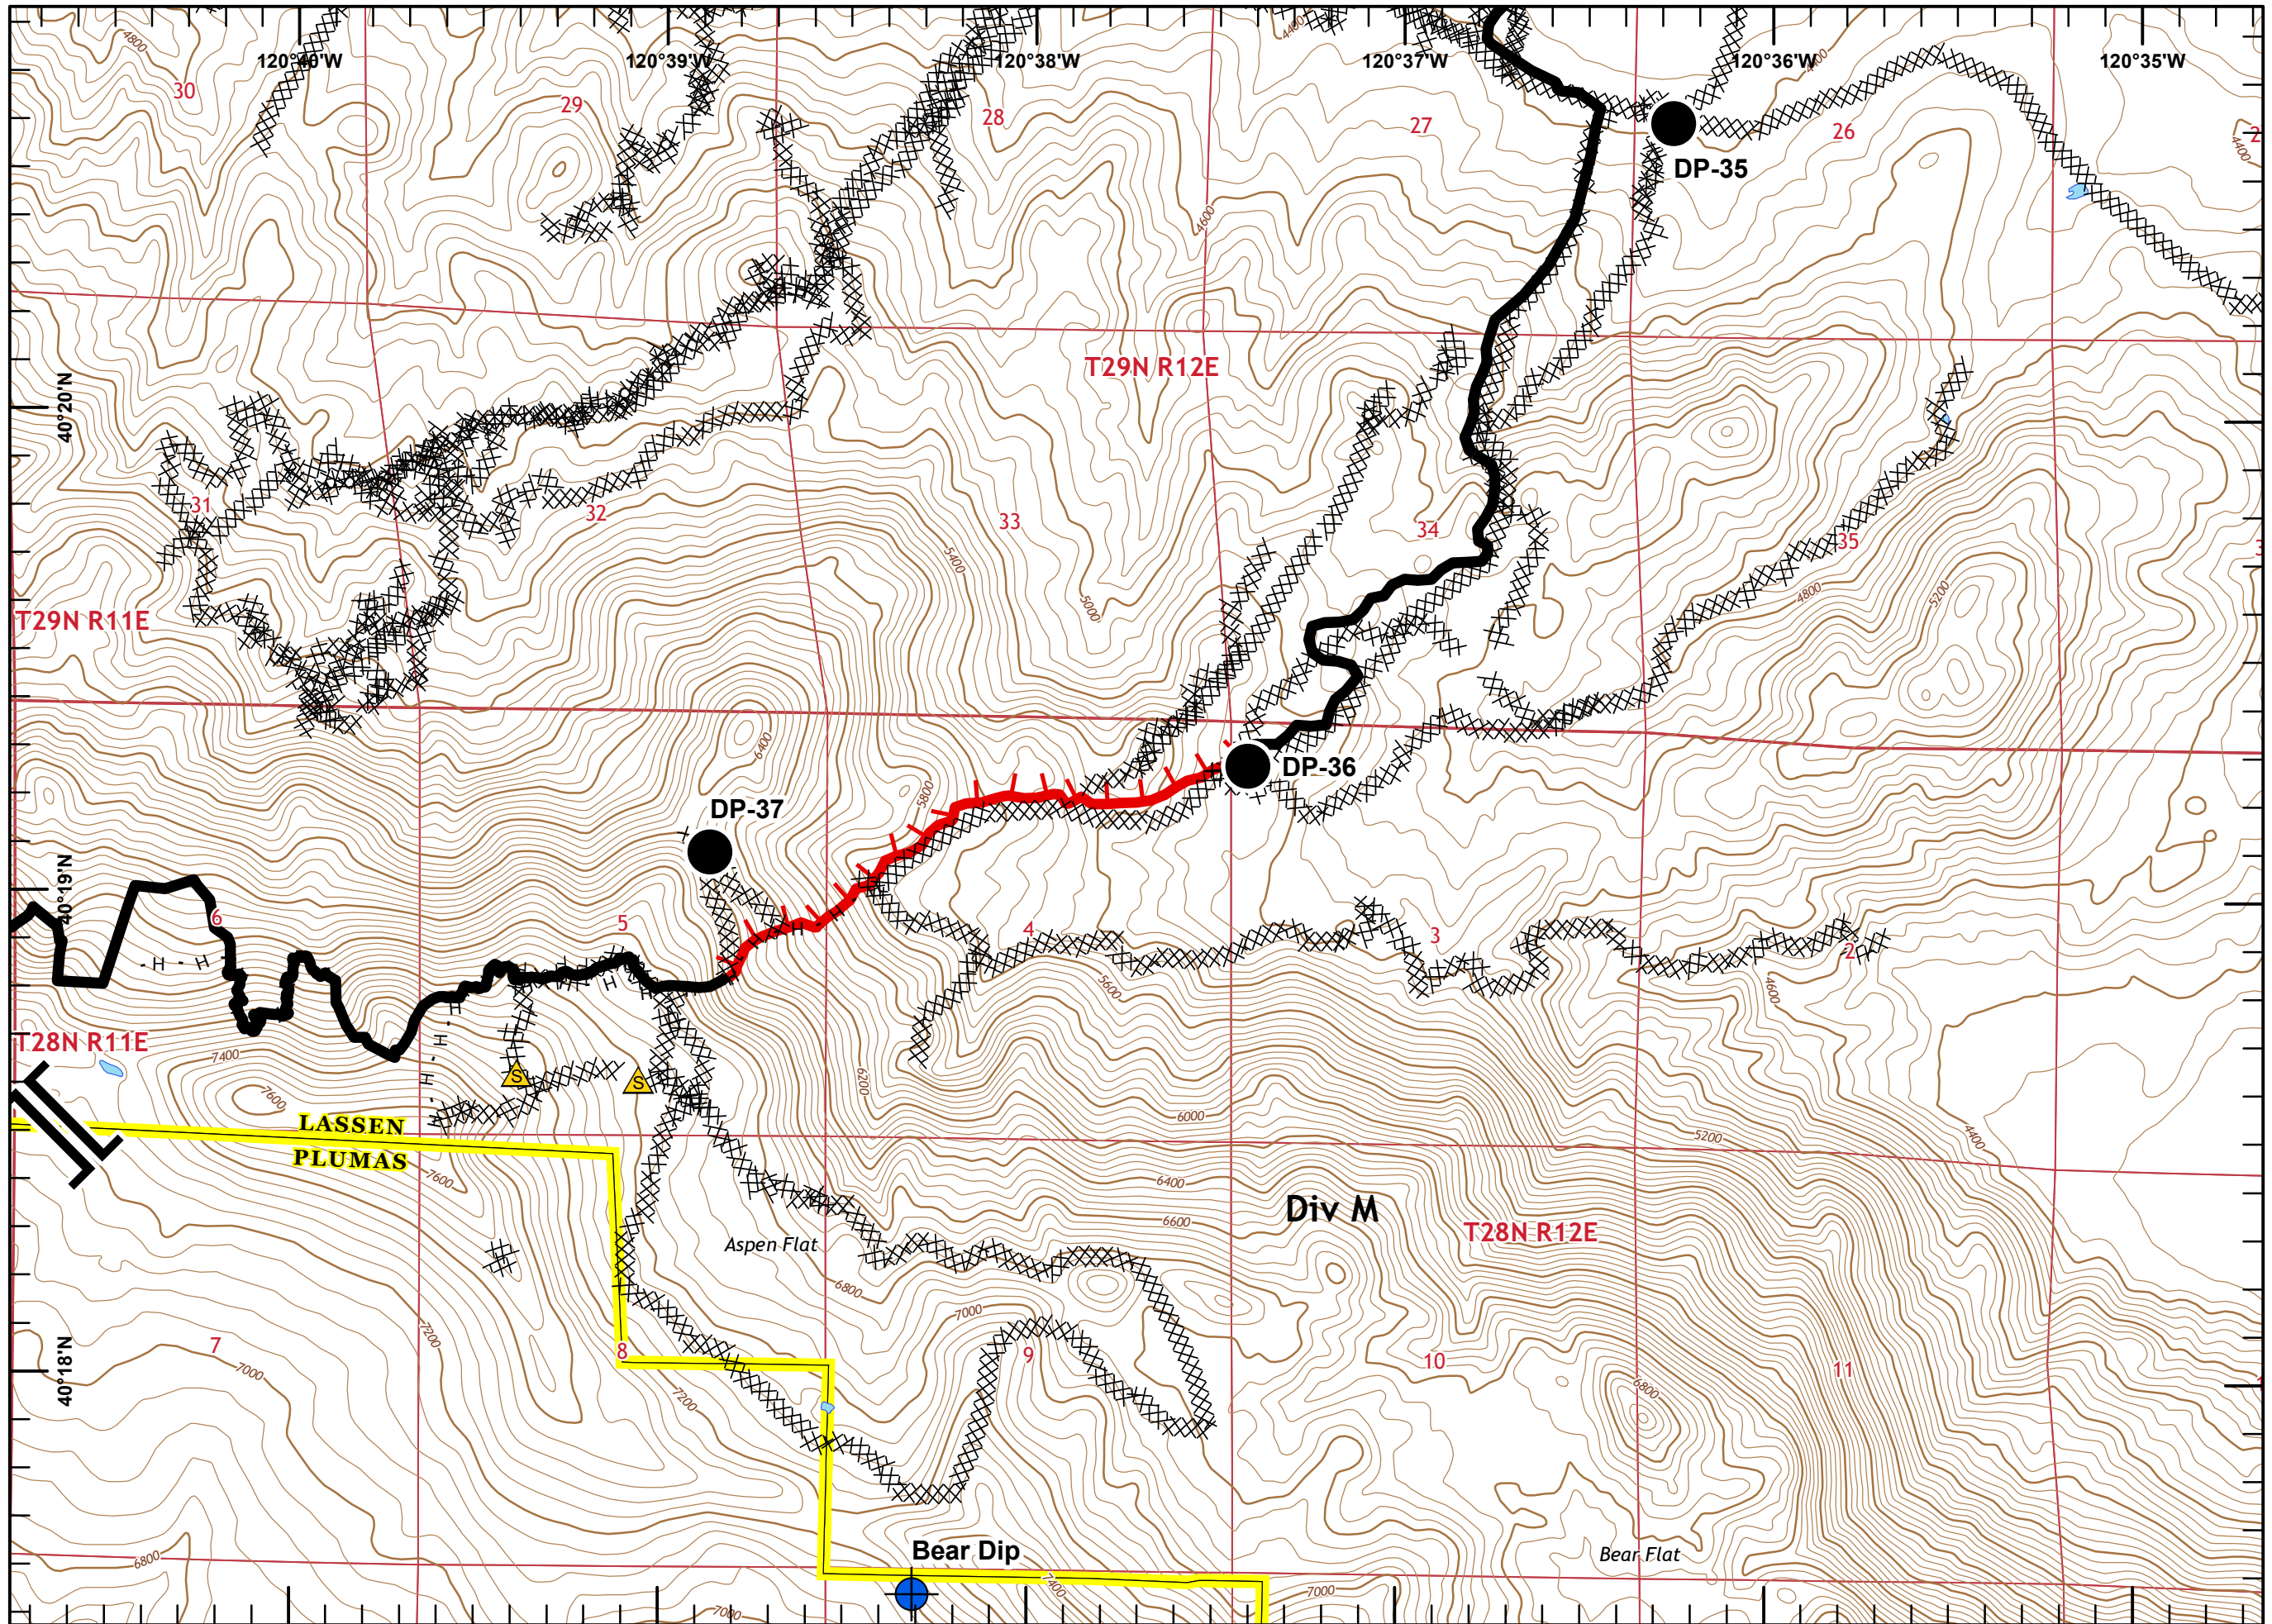

Sheep Fire
CA-PNF-001299
09/05/2020

-  Aerial Hazard
-  Dip Site
-  Drop Point
-  Incident Command Post
-  Repeater
-  Safety Zone
-  Water Source
-  Uncontrolled Fire Edge
-  Contained Line
-  Completed Dozer Line
-  H - H Completed Hand Line
-  R - R Road as Completed Line

- Drop Point
- ⎵ Division Break
- ▬ Uncontrolled Fire Edge
- ▬ Contained Line
- XXXXX Completed Dozer Line

Miles

Sheep Fire
CA-PNF-001299

Page 6 of 10

- Aerial Hazard
- Dip Site
- Drop Point
- Division Break

- Uncontrolled Fire Edge
- Contained Line
- Completed Dozer Line

Miles

Sheep Fire
CA-PNF-001299

Page 7 of 10

- Dip Site
- Drop Point
- Contained Line
- Completed Dozer Line

Miles

Sheep Fire
CA-PNF-001299

Page 8 of 10

- Dip Site
- Drop Point
- Safety Zone
- Branch Break
- Uncontrolled Fire Edge
- Contained Line
- Completed Dozer Line
- Completed Hand Line

Miles

- Drop Point
- Ⓡ Repeater
- ⚠ Safety Zone
- || Branch Break
- Contained Line
- XXXXX Completed Dozer Line
- H - H Completed Hand Line