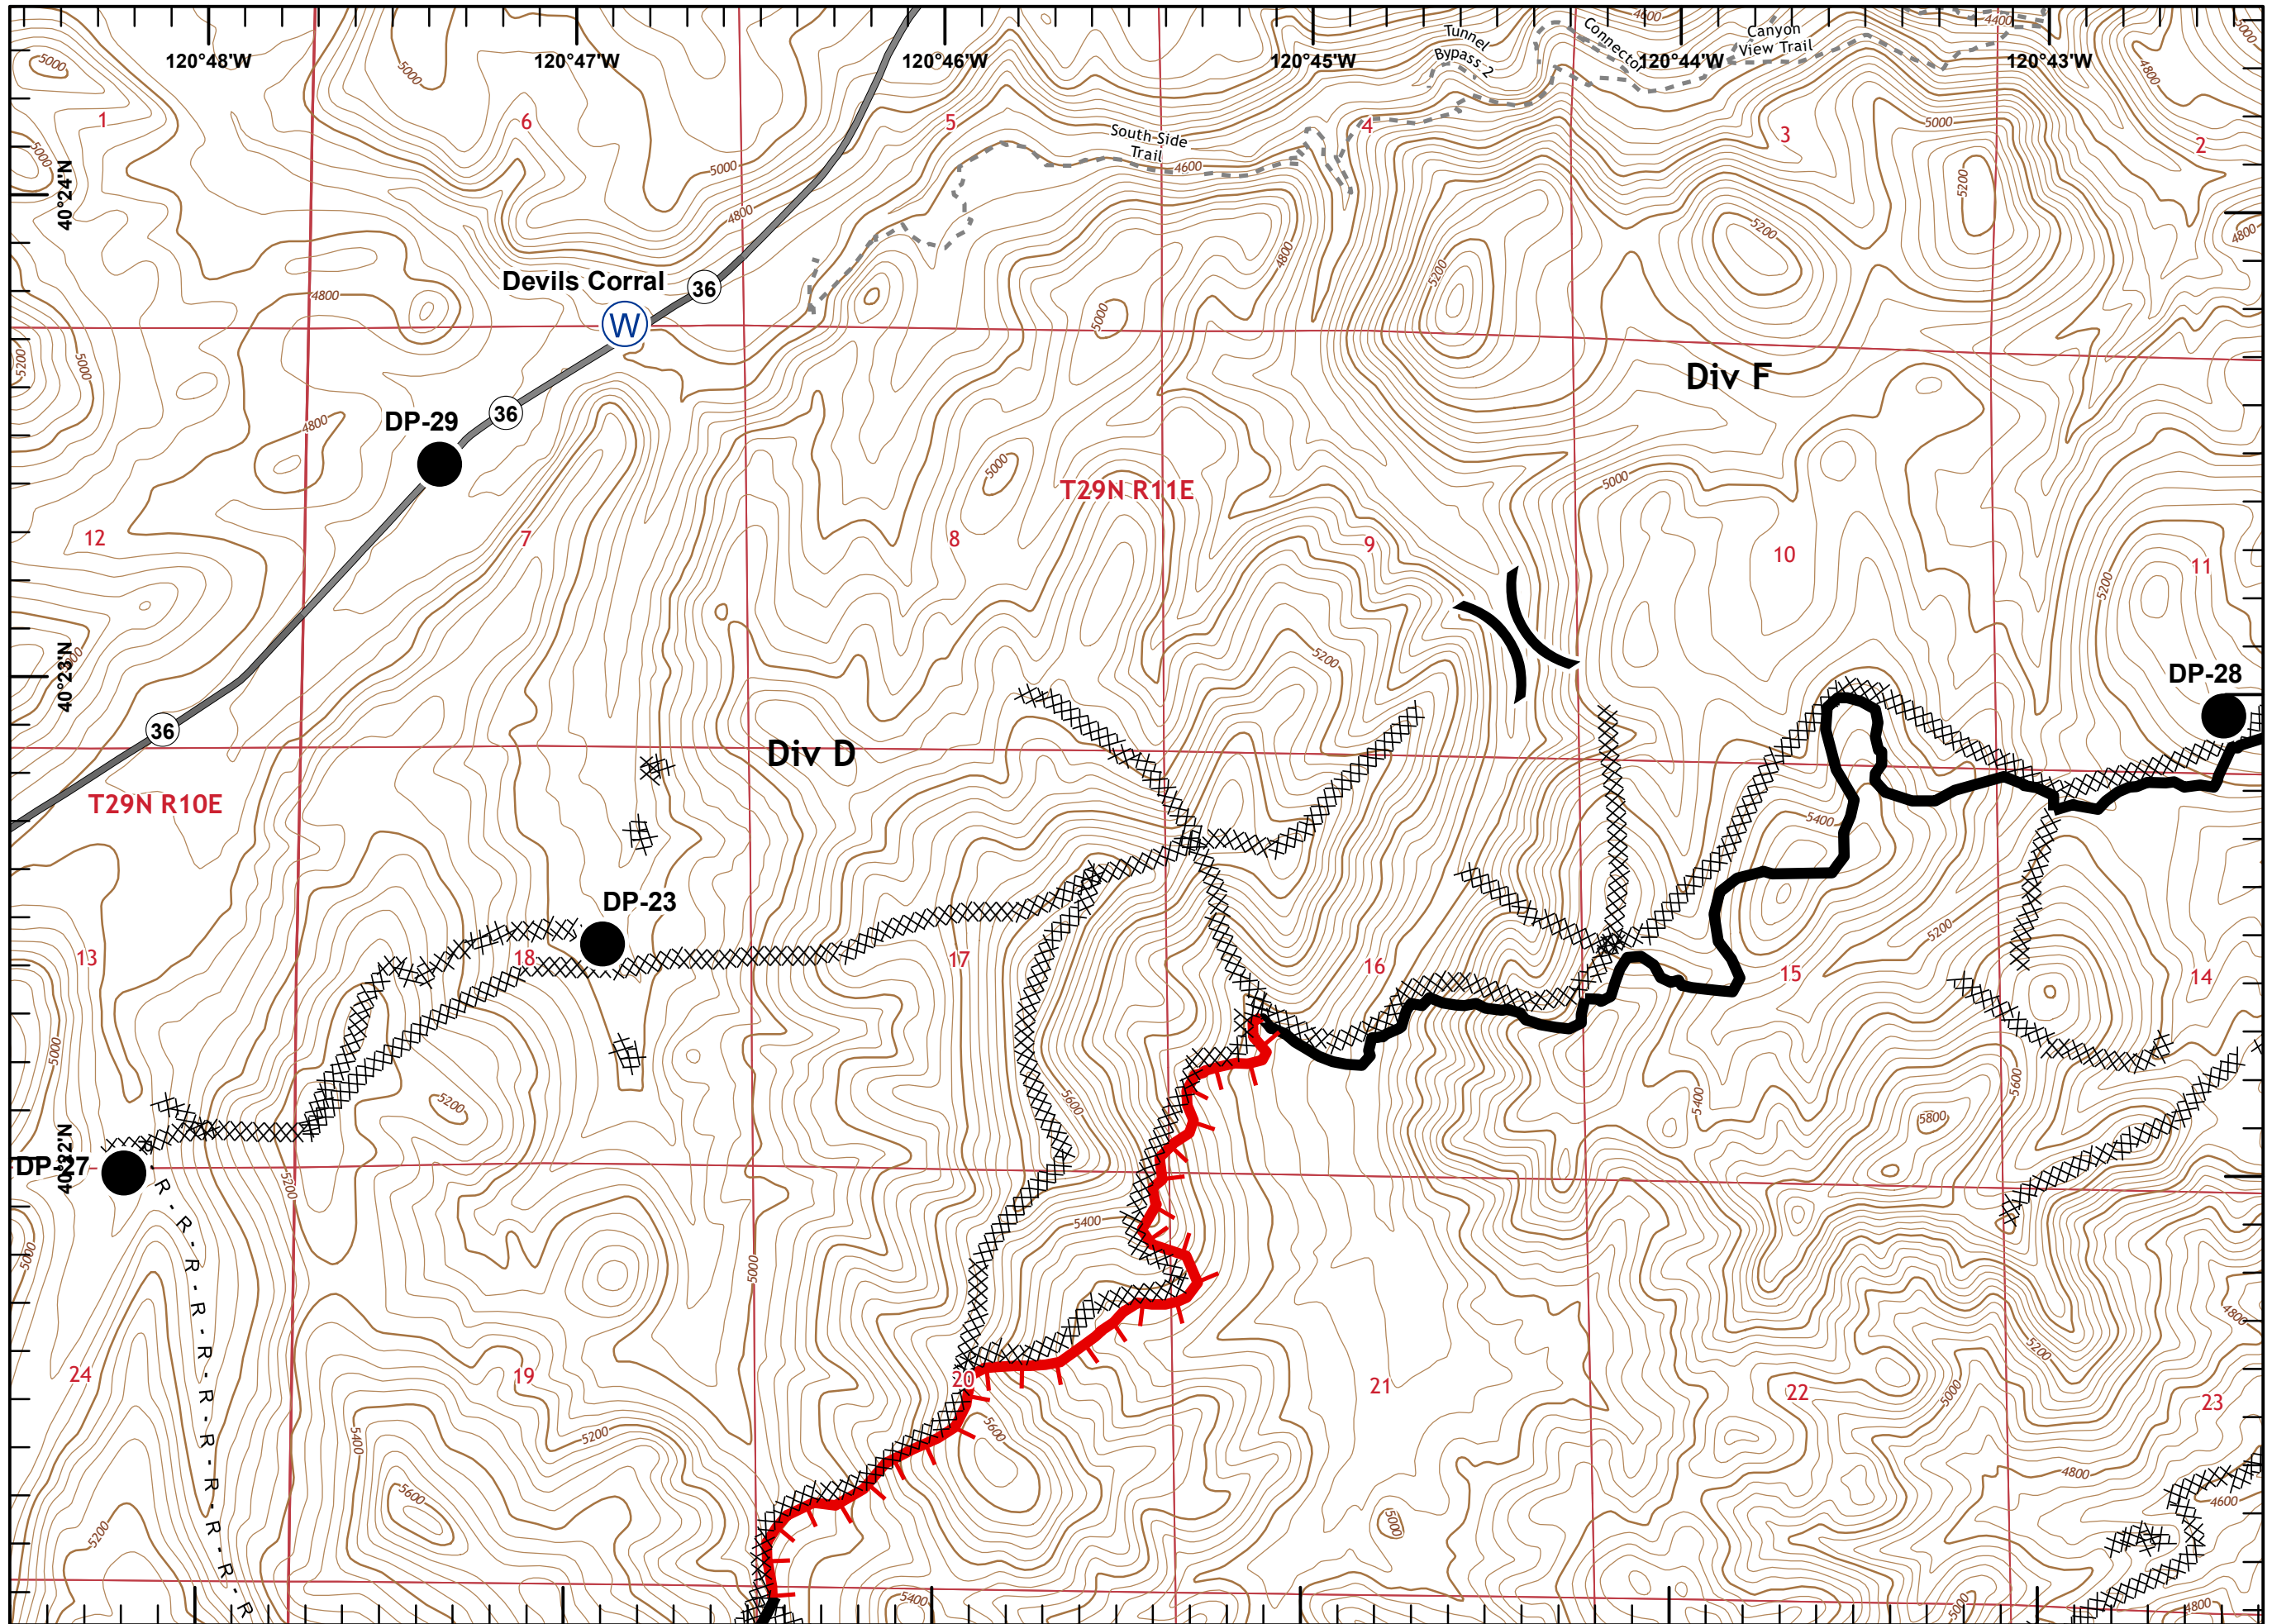

North Arrow

Miles

Sheep Fire
CA-PNF-001299

Page 1 of 10

- Drop Point
- Ⓜ Water Source
- ⎵ Division Break

- ▬ Uncontrolled Fire Edge
- ▬ Contained Line
- XXXXX Completed Dozer Line
- H - H Completed Hand Line
- R - R Road as Completed Line

Miles

Sheep Fire CA-PNF-001299

Page 3 of 10

- Drop Point
- ⊙ Water Source
- || Branch Break
- ┌ Uncontrolled Fire Edge
- ▬ Contained Line
- XXXXX Completed Dozer Line
- R · R Road as Completed Line

Miles

Sheep Fire
CA-PNF-001299

Page 4 of 10

- Drop Point
- ⊙ Water Source
- ⌋ Division Break
- ┌ Uncontrolled Fire Edge
- ▬ Contained Line
- XXXXX Completed Dozer Line
- R · R Road as Completed Line

Miles

Sheep Fire
CA-PNF-001299

Page 5 of 10

- Drop Point
- ⎵ Division Break
- ▬ Uncontrolled Fire Edge
- ▬ Contained Line
- XXXXX Completed Dozer Line

Miles

Sheep Fire
CA-PNF-001299

Page 6 of 10

- Aerial Hazard
- Dip Site
- Drop Point
- Division Break