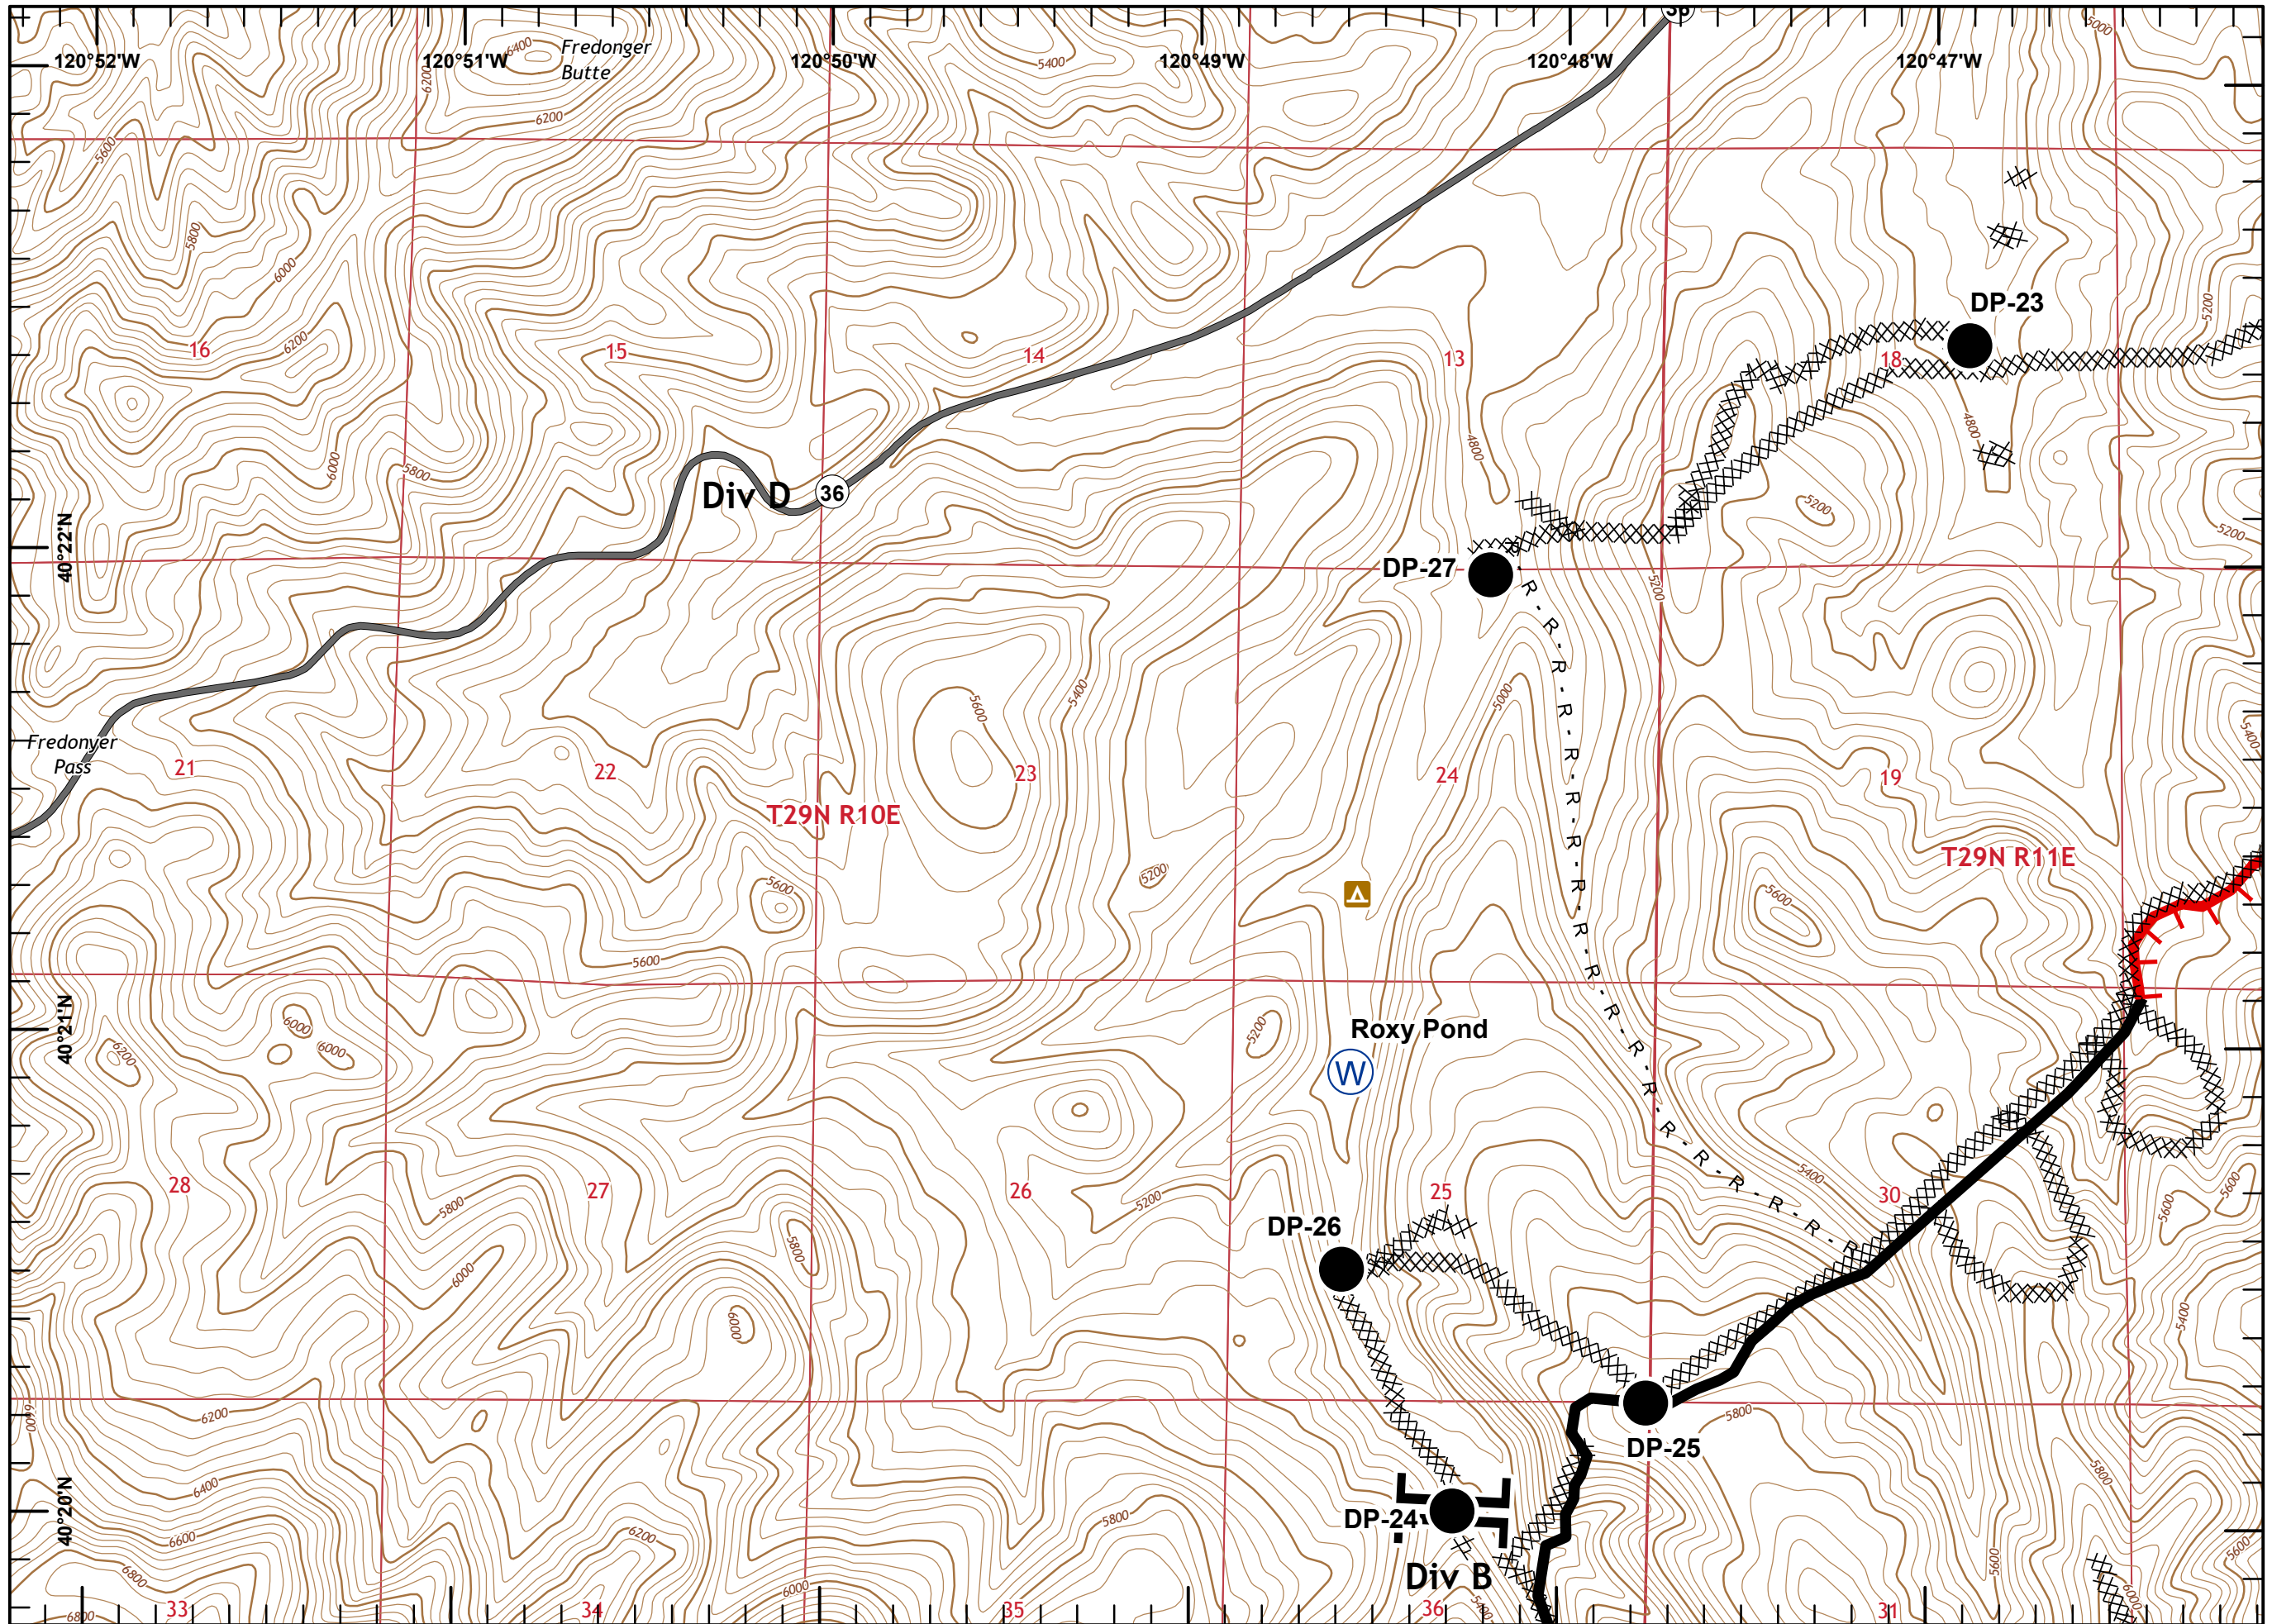

Sheep Fire
CA-PNF-001299
09/05/2020

-  Aerial Hazard
-  Dip Site
-  Drop Point
-  Incident Command Post
-  Repeater
-  Safety Zone
-  Water Source
-  Uncontrolled Fire Edge
-  Contained Line
-  Completed Dozer Line
-  H - H Completed Hand Line
-  R - R Road as Completed Line

North Arrow

Miles

Sheep Fire
CA-PNF-001299

Page 1 of 10

- Drop Point
- Ⓜ Water Source
- ⎵ Division Break

- ▬ Uncontrolled Fire Edge
- ▬ Contained Line
- XXXXX Completed Dozer Line
- H - H Completed Hand Line
- R - R Road as Completed Line

Miles

Sheep Fire CA-PNF-001299

Page 3 of 10

- Drop Point
- ⊙ Water Source
- || Branch Break
- ┌ Uncontrolled Fire Edge
- ▬ Contained Line
- XXXXX Completed Dozer Line
- R · R Road as Completed Line

Miles

Sheep Fire
CA-PNF-001299

Page 4 of 10

- Drop Point
- ⊙ Water Source
- ⌋ Division Break
- ┌ Uncontrolled Fire Edge
- ▬ Contained Line
- XXXXX Completed Dozer Line
- R · R Road as Completed Line

Miles

Sheep Fire
CA-PNF-001299

Page 5 of 10