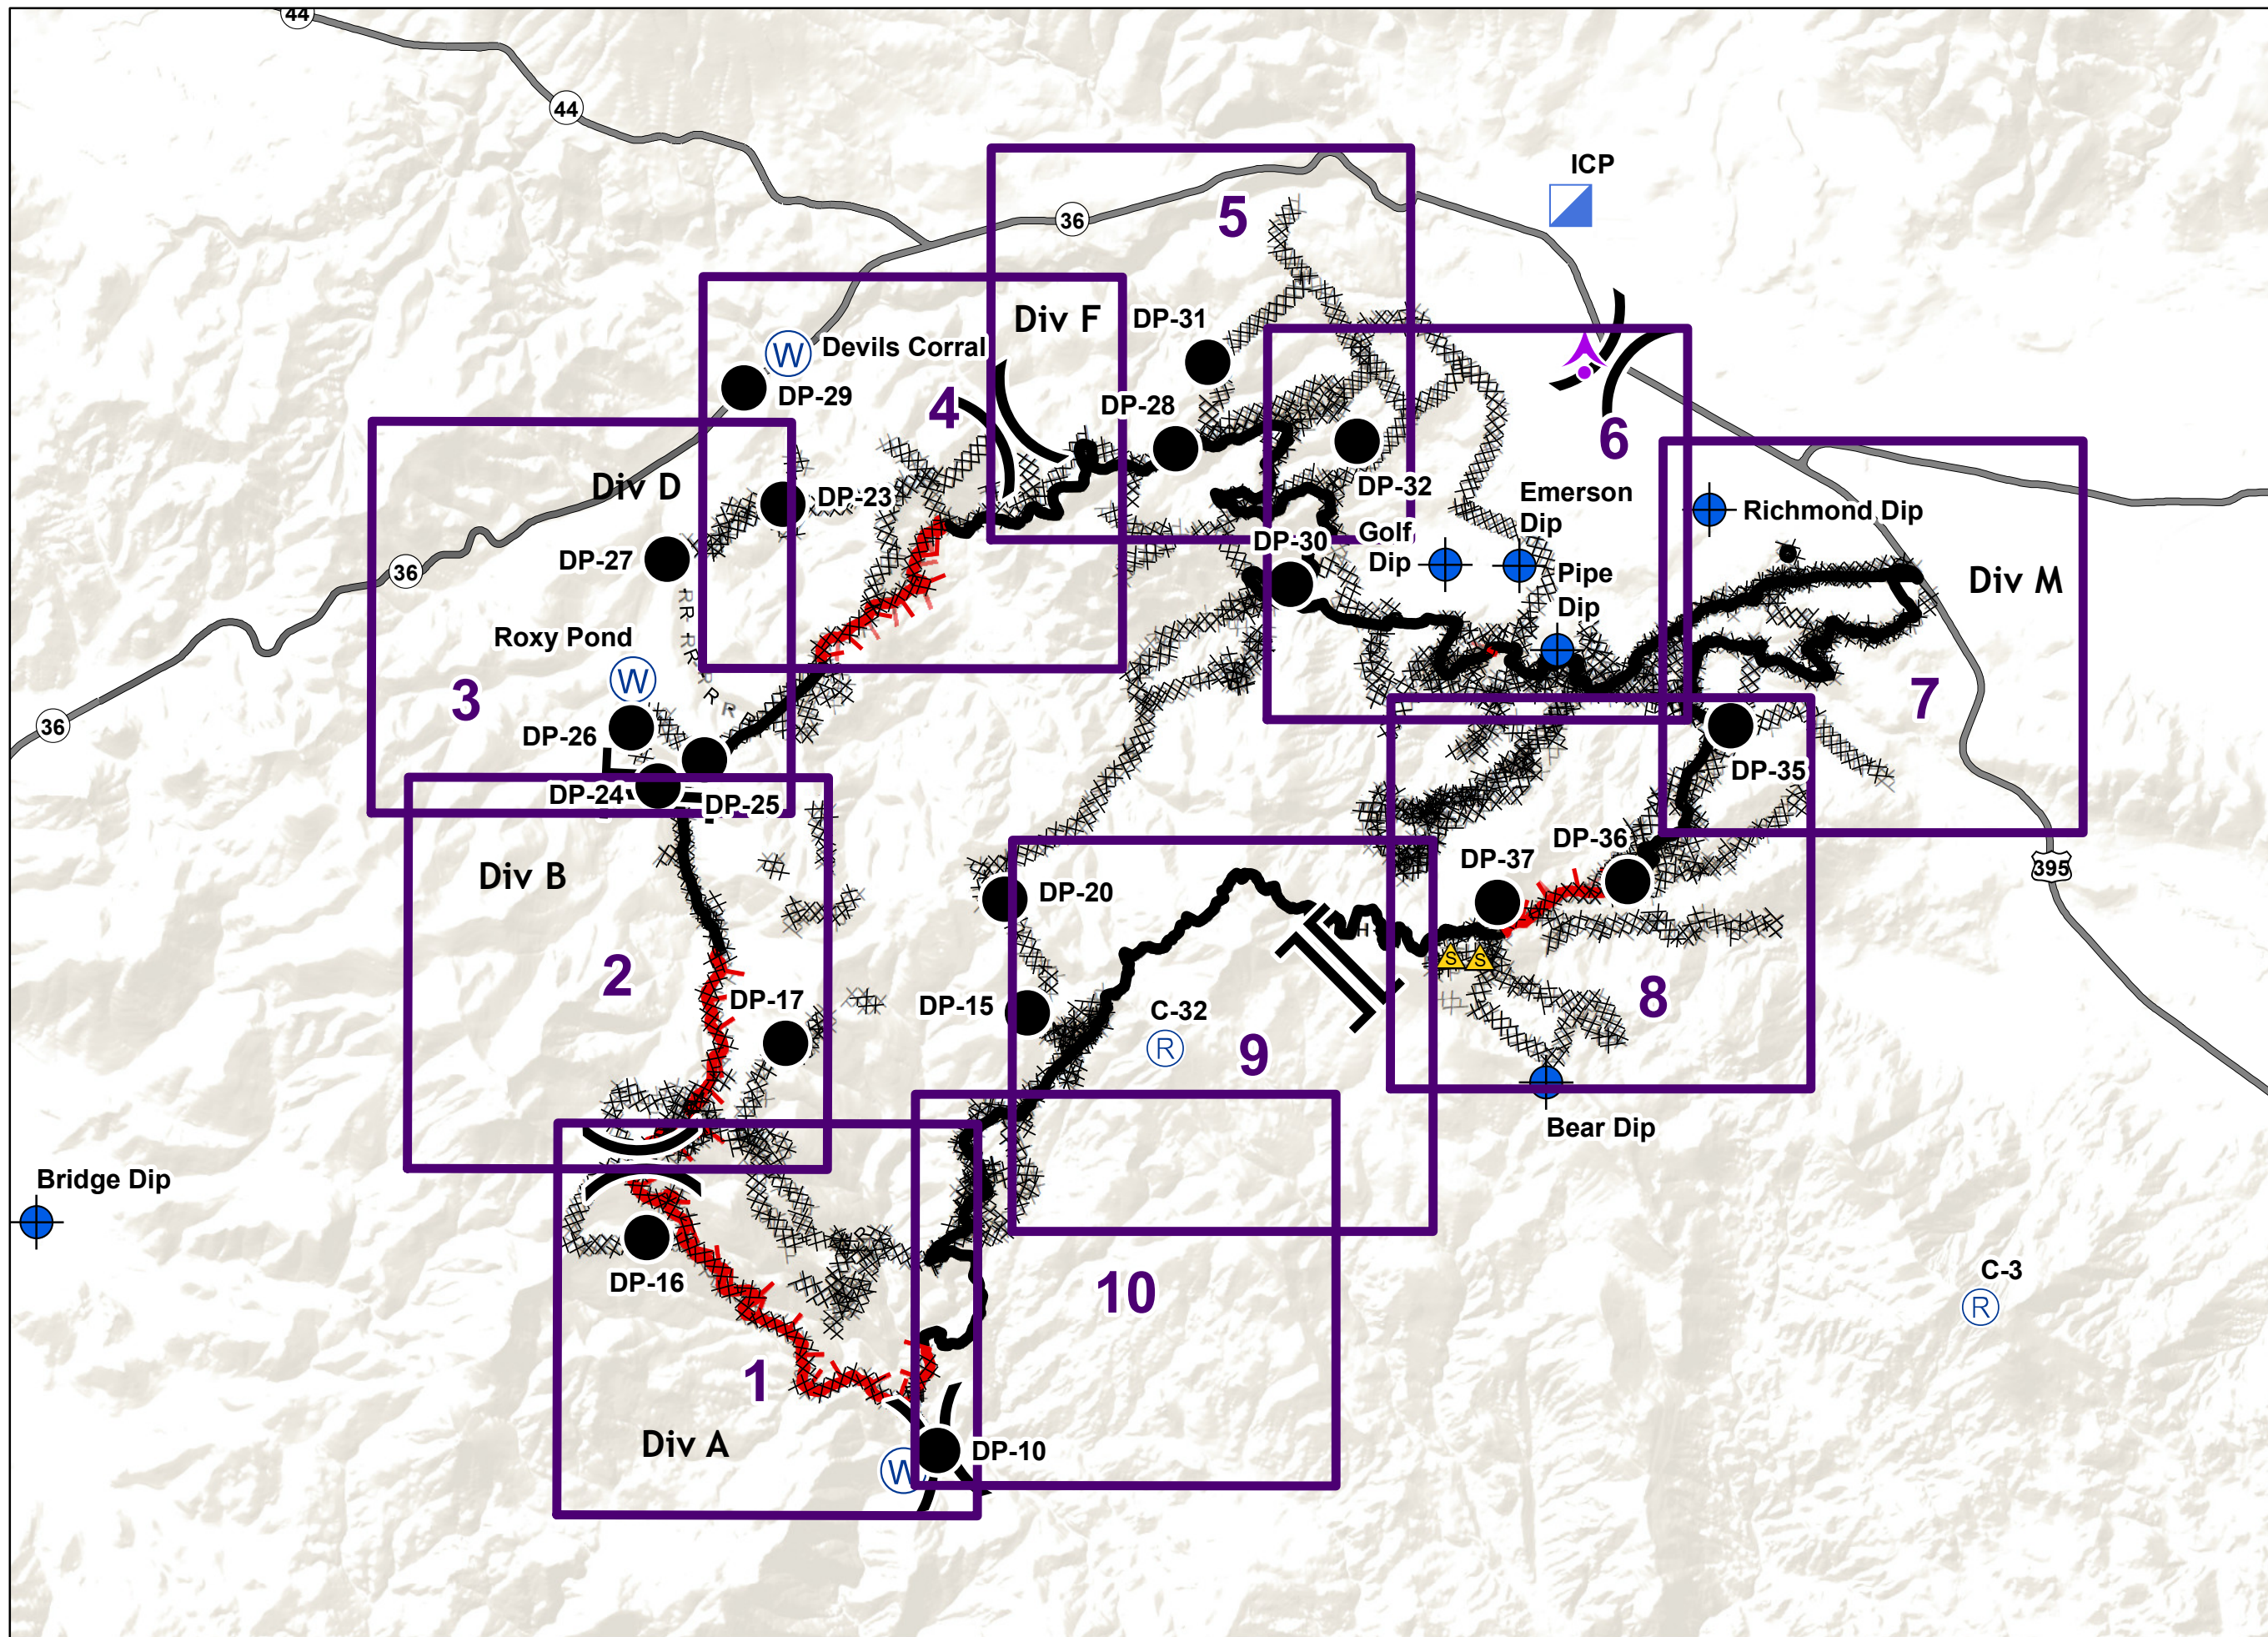

Sheep Fire
CA-PNF-001299
09/05/2020

-  Aerial Hazard
-  Dip Site
-  Drop Point
-  Incident Command Post
-  Repeater
-  Safety Zone
-  Water Source
-  Uncontrolled Fire Edge
-  Contained Line
-  Completed Dozer Line
-  H - H Completed Hand Line
-  R - R Road as Completed Line

North Arrow

Miles

Sheep Fire
CA-PNF-001299

Page 1 of 10

- Drop Point
- Ⓜ Water Source
- ⎵ Division Break

- ▬ Uncontrolled Fire Edge
- ▬ Contained Line
- XXXXX Completed Dozer Line
- H - H Completed Hand Line
- R - R Road as Completed Line

Page 4 of 10

- Drop Point
- ⊙ Water Source
- ⌋ Division Break
- ┌ Uncontrolled Fire Edge
- ▬ Contained Line
- XXXXX Completed Dozer Line
- R · R Road as Completed Line

Miles

Sheep Fire
CA-PNF-001299

Page 5 of 10

- Dip Site
- Drop Point
- Safety Zone
- Branch Break
- Uncontrolled Fire Edge
- Contained Line
- Completed Dozer Line
- Completed Hand Line

Miles

- Drop Point
- Ⓡ Repeater
- ⚠ Safety Zone
- || Branch Break
- Contained Line
- XXXXX Completed Dozer Line
- H - H Completed Hand Line