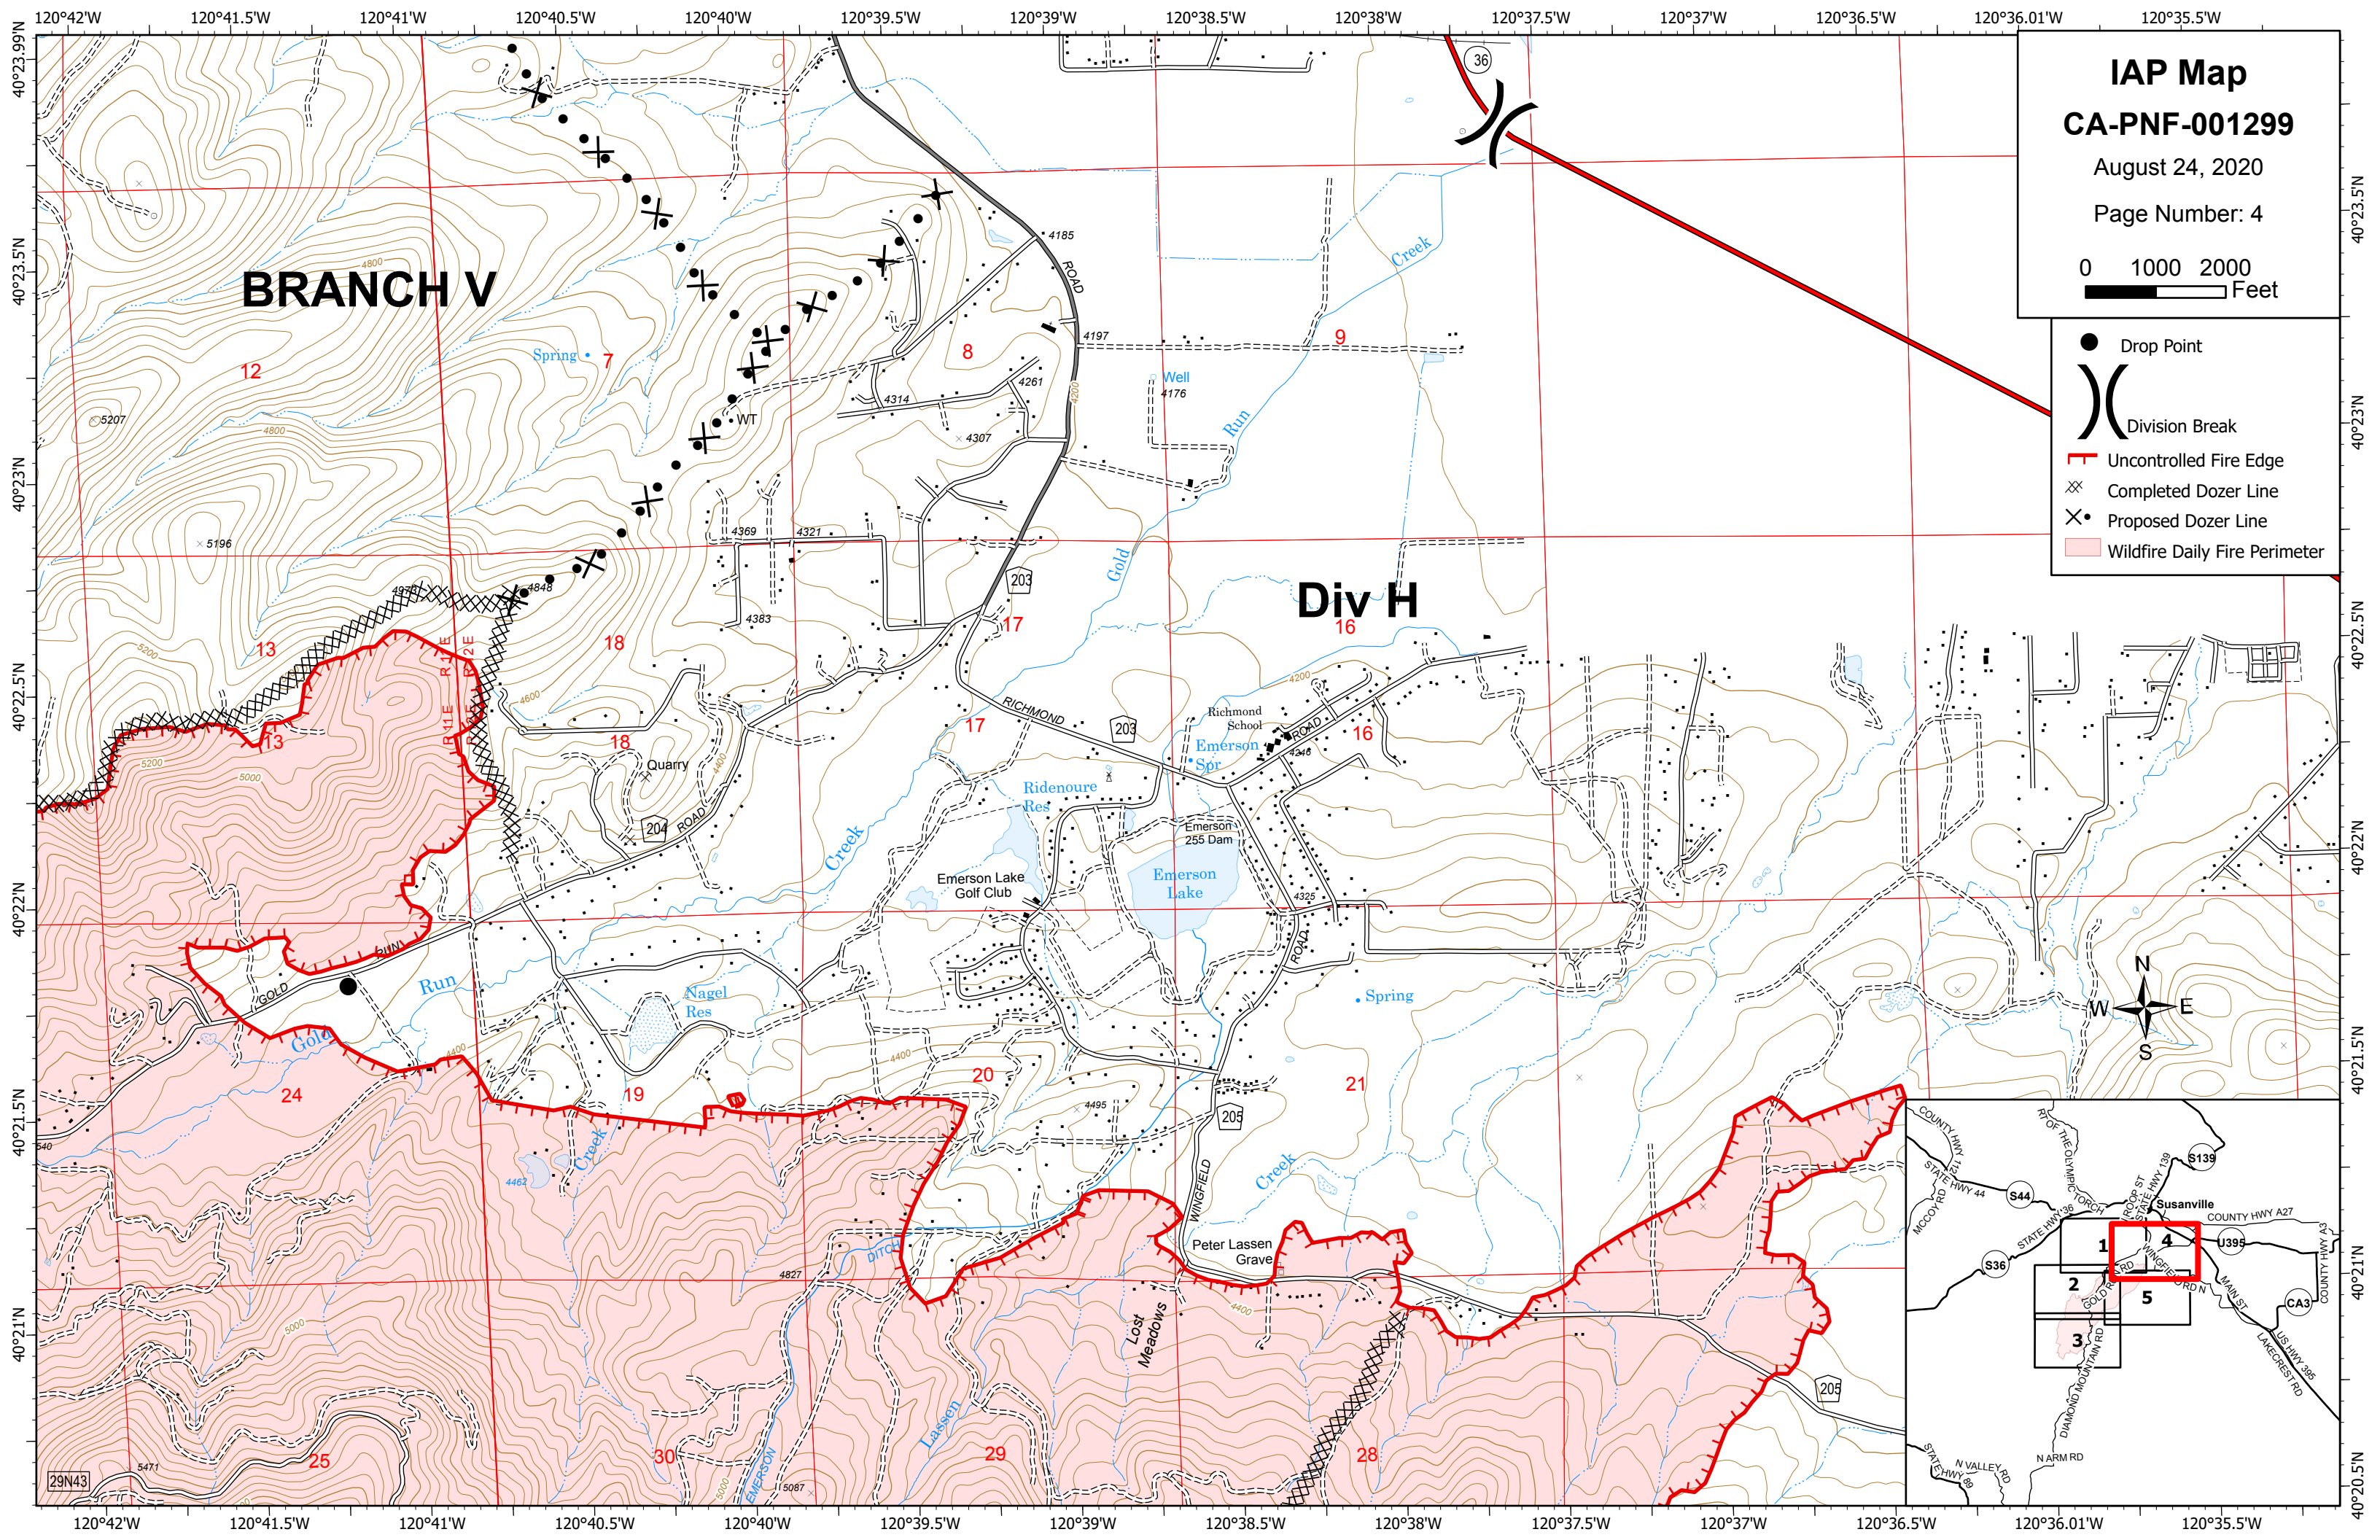

IAP Map Index Map

Sheep Fire
CA-PNF-1299
August 24, 2020

- Uncontrolled Fire Edge
- Completed Dozer Line
- Proposed Dozer Line
- Camp
- Drop Point
- Division Break
- Branch Break
- Wildfire Daily Fire Perimeter

Sheep Fire

IAP Map

CA-PNF-001299

August 24, 2020

Page Number: 1

- Drop Point
- ⎸ Division Break
- ┌ Uncontrolled Fire Edge
- ⊗ Completed Dozer Line
- ⊗ Proposed Dozer Line
- Wildfire Daily Fire Perimeter

IAP Map
CA-PNF-001299
August 24, 2020
Page Number: 3

0 1000 2000
Feet

- Drop Point
- ⌋ Division Break
- Uncontrolled Fire Edge
- ⊗ Completed Dozer Line
- Wildfire Daily Fire Perimeter

IAP Map

CA-PNF-001299

August 24, 2020

Page Number: 4

0 1000 2000
Feet

- Drop Point
-) Division Break
- Uncontrolled Fire Edge
- ⊗ Completed Dozer Line
- ⊗ Proposed Dozer Line
- Wildfire Daily Fire Perimeter

BRANCH V

Div H

IAP Map
CA-PNF-001299
August 24, 2020
Page Number: 5
0 1000 2000
Feet

- Branch Break
- Uncontrolled Fire Edge
- Completed Dozer Line
- Wildfire Daily Fire Perimeter