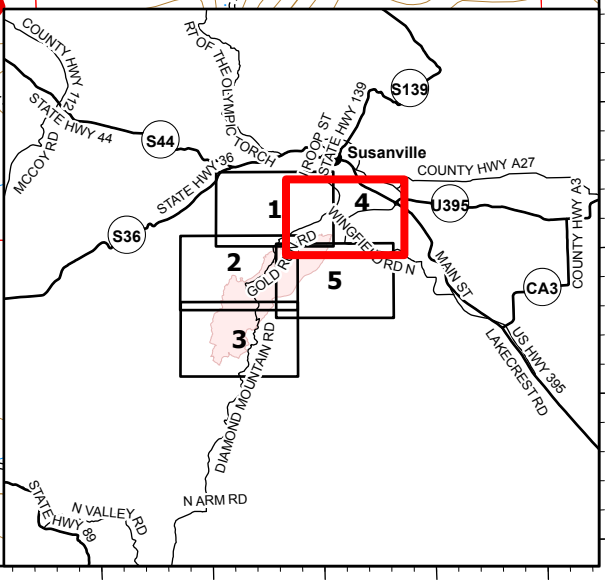

IAP Map Index Map

Sheep Fire
CA-PNF-1299
August 24, 2020

- Uncontrolled Fire Edge
- Completed Dozer Line
- Proposed Dozer Line
- Camp
- Drop Point
- Division Break
- Branch Break
- Wildfire Daily Fire Perimeter

Sheep Fire

IAP Map

CA-PNF-001299

August 24, 2020

Page Number: 1

- Drop Point
- ⎸ Division Break
- ┌ Uncontrolled Fire Edge
- ⊗ Completed Dozer Line
- ⊗ Proposed Dozer Line
- Wildfire Daily Fire Perimeter

IAP Map
CA-PNF-001299
August 24, 2020
Page Number: 3

0 1000 2000
Feet

- Drop Point
- ⌋ Division Break
- Uncontrolled Fire Edge
- ⊗ Completed Dozer Line
- Wildfire Daily Fire Perimeter

IAP Map

CA-PNF-001299

August 24, 2020

Page Number: 4

0 1000 2000
Feet

- Drop Point
-) Division Break
- Uncontrolled Fire Edge
- ⊗ Completed Dozer Line
- ⊗ Proposed Dozer Line
- Wildfire Daily Fire Perimeter

BRANCH V

Div H

IAP Map
CA-PNF-001299
August 24, 2020
Page Number: 5
0 1000 2000
Feet

- Branch Break
- Uncontrolled Fire Edge
- Completed Dozer Line
- Wildfire Daily Fire Perimeter