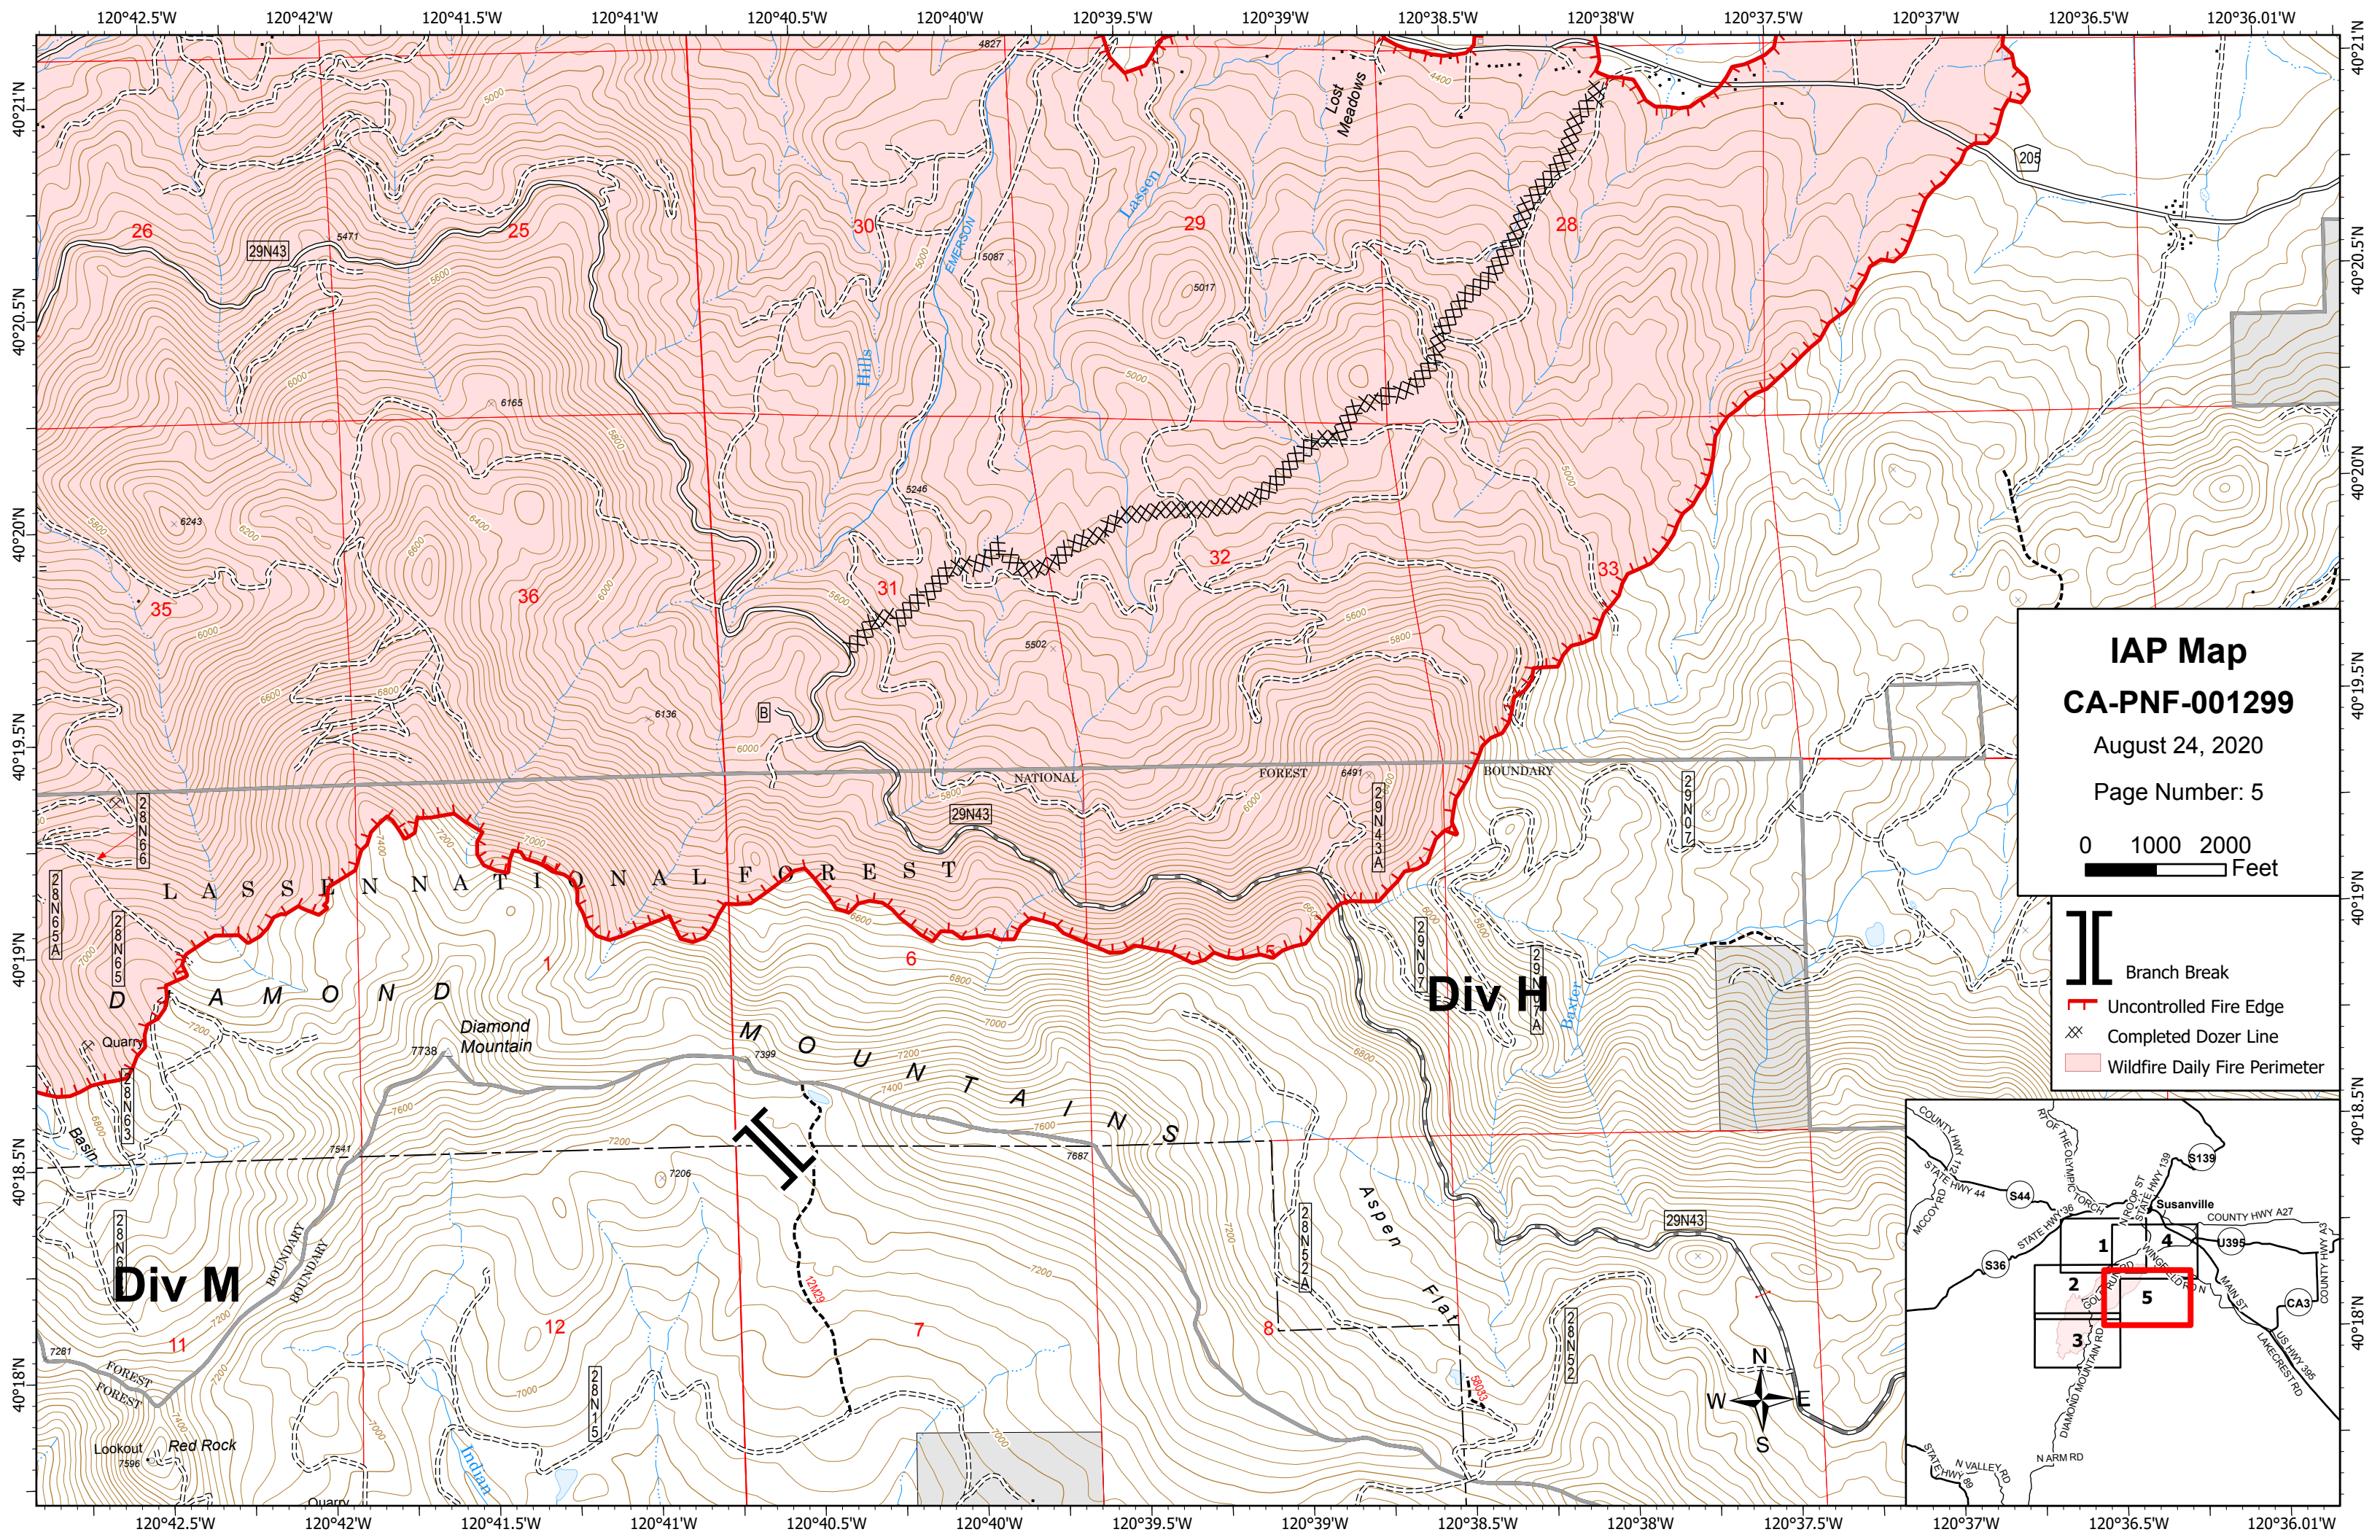

IAP Map Index Map

Sheep Fire
CA-PNF-1299
August 24, 2020

- Uncontrolled Fire Edge
- Completed Dozer Line
- Proposed Dozer Line
- Camp
- Drop Point
- Division Break
- Branch Break
- Wildfire Daily Fire Perimeter

Sheep Fire

IAP Map

CA-PNF-001299

August 24, 2020

Page Number: 1

- Drop Point
- ⎸ Division Break
- ┌ Uncontrolled Fire Edge
- ⊗ Completed Dozer Line
- ⊗ Proposed Dozer Line
- Wildfire Daily Fire Perimeter

IAP Map
CA-PNF-001299
August 24, 2020
Page Number: 3

0 1000 2000
Feet

- Drop Point
- ⌋ Division Break
- Uncontrolled Fire Edge
- ⊗ Completed Dozer Line
- Wildfire Daily Fire Perimeter

IAP Map

CA-PNF-001299

August 24, 2020

Page Number: 4

0 1000 2000
Feet

- Drop Point
-) Division Break
- Uncontrolled Fire Edge
- ⊗ Completed Dozer Line
- ⊗ Proposed Dozer Line
- Wildfire Daily Fire Perimeter

BRANCH V

Div H

IAP Map
CA-PNF-001299
August 24, 2020
Page Number: 5
0 1000 2000
Feet

- Branch Break
- Uncontrolled Fire Edge
- Completed Dozer Line
- Wildfire Daily Fire Perimeter