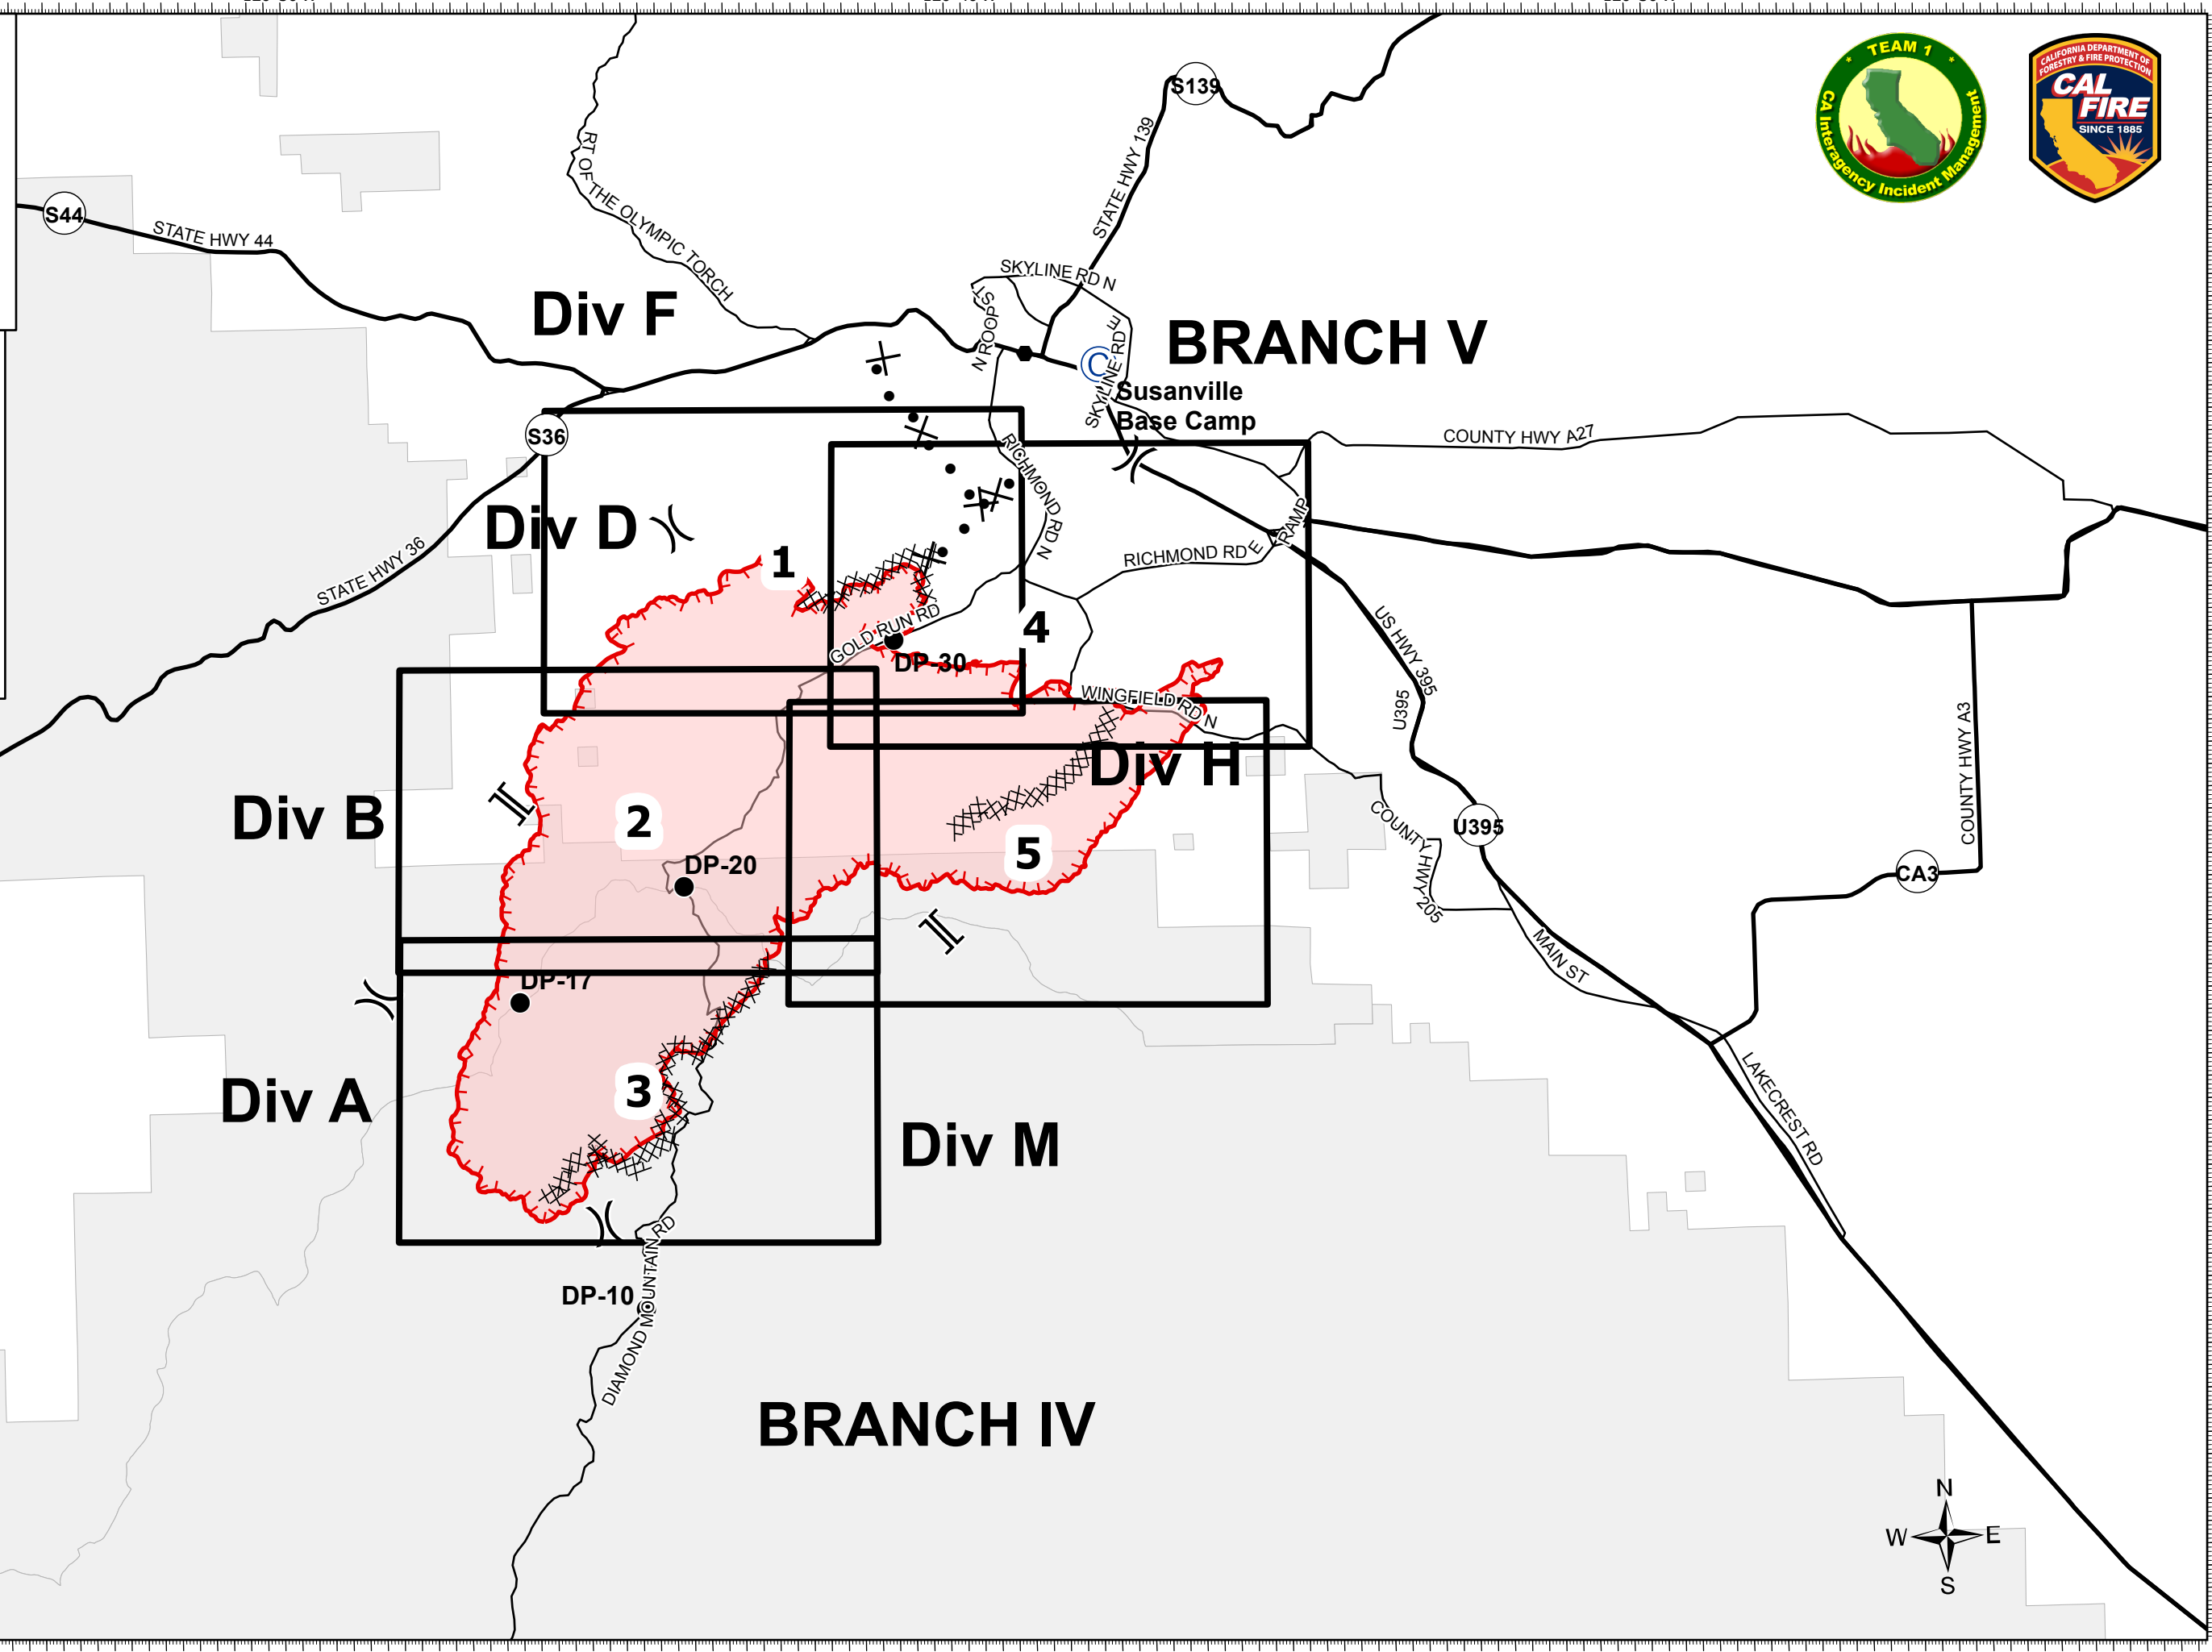

IAP Map Index Map

Sheep Fire
CA-PNF-1299
August 24, 2020

- Uncontrolled Fire Edge
- Completed Dozer Line
- Proposed Dozer Line
- Camp
- Drop Point
- Division Break
- Branch Break
- Wildfire Daily Fire Perimeter

Sheep Fire

IAP Map

CA-PNF-001299

August 24, 2020

Page Number: 1

- Drop Point
- ⎸ Division Break
- ┌ Uncontrolled Fire Edge
- ⊗ Completed Dozer Line
- ⊗ Proposed Dozer Line
- Wildfire Daily Fire Perimeter

IAP Map
CA-PNF-001299
August 24, 2020
Page Number: 3

0 1000 2000
Feet

- Drop Point
- ⌋ Division Break
- Uncontrolled Fire Edge
- ⊗ Completed Dozer Line
- Wildfire Daily Fire Perimeter

IAP Map

CA-PNF-001299

August 24, 2020

Page Number: 4

0 1000 2000
Feet

- Drop Point
-) Division Break
- Uncontrolled Fire Edge
- ⊗ Completed Dozer Line
- ⊗ Proposed Dozer Line
- Wildfire Daily Fire Perimeter

BRANCH V

Div H

IAP Map
CA-PNF-001299
August 24, 2020
Page Number: 5
0 1000 2000
Feet

- Branch Break
- Uncontrolled Fire Edge
- Completed Dozer Line
- Wildfire Daily Fire Perimeter