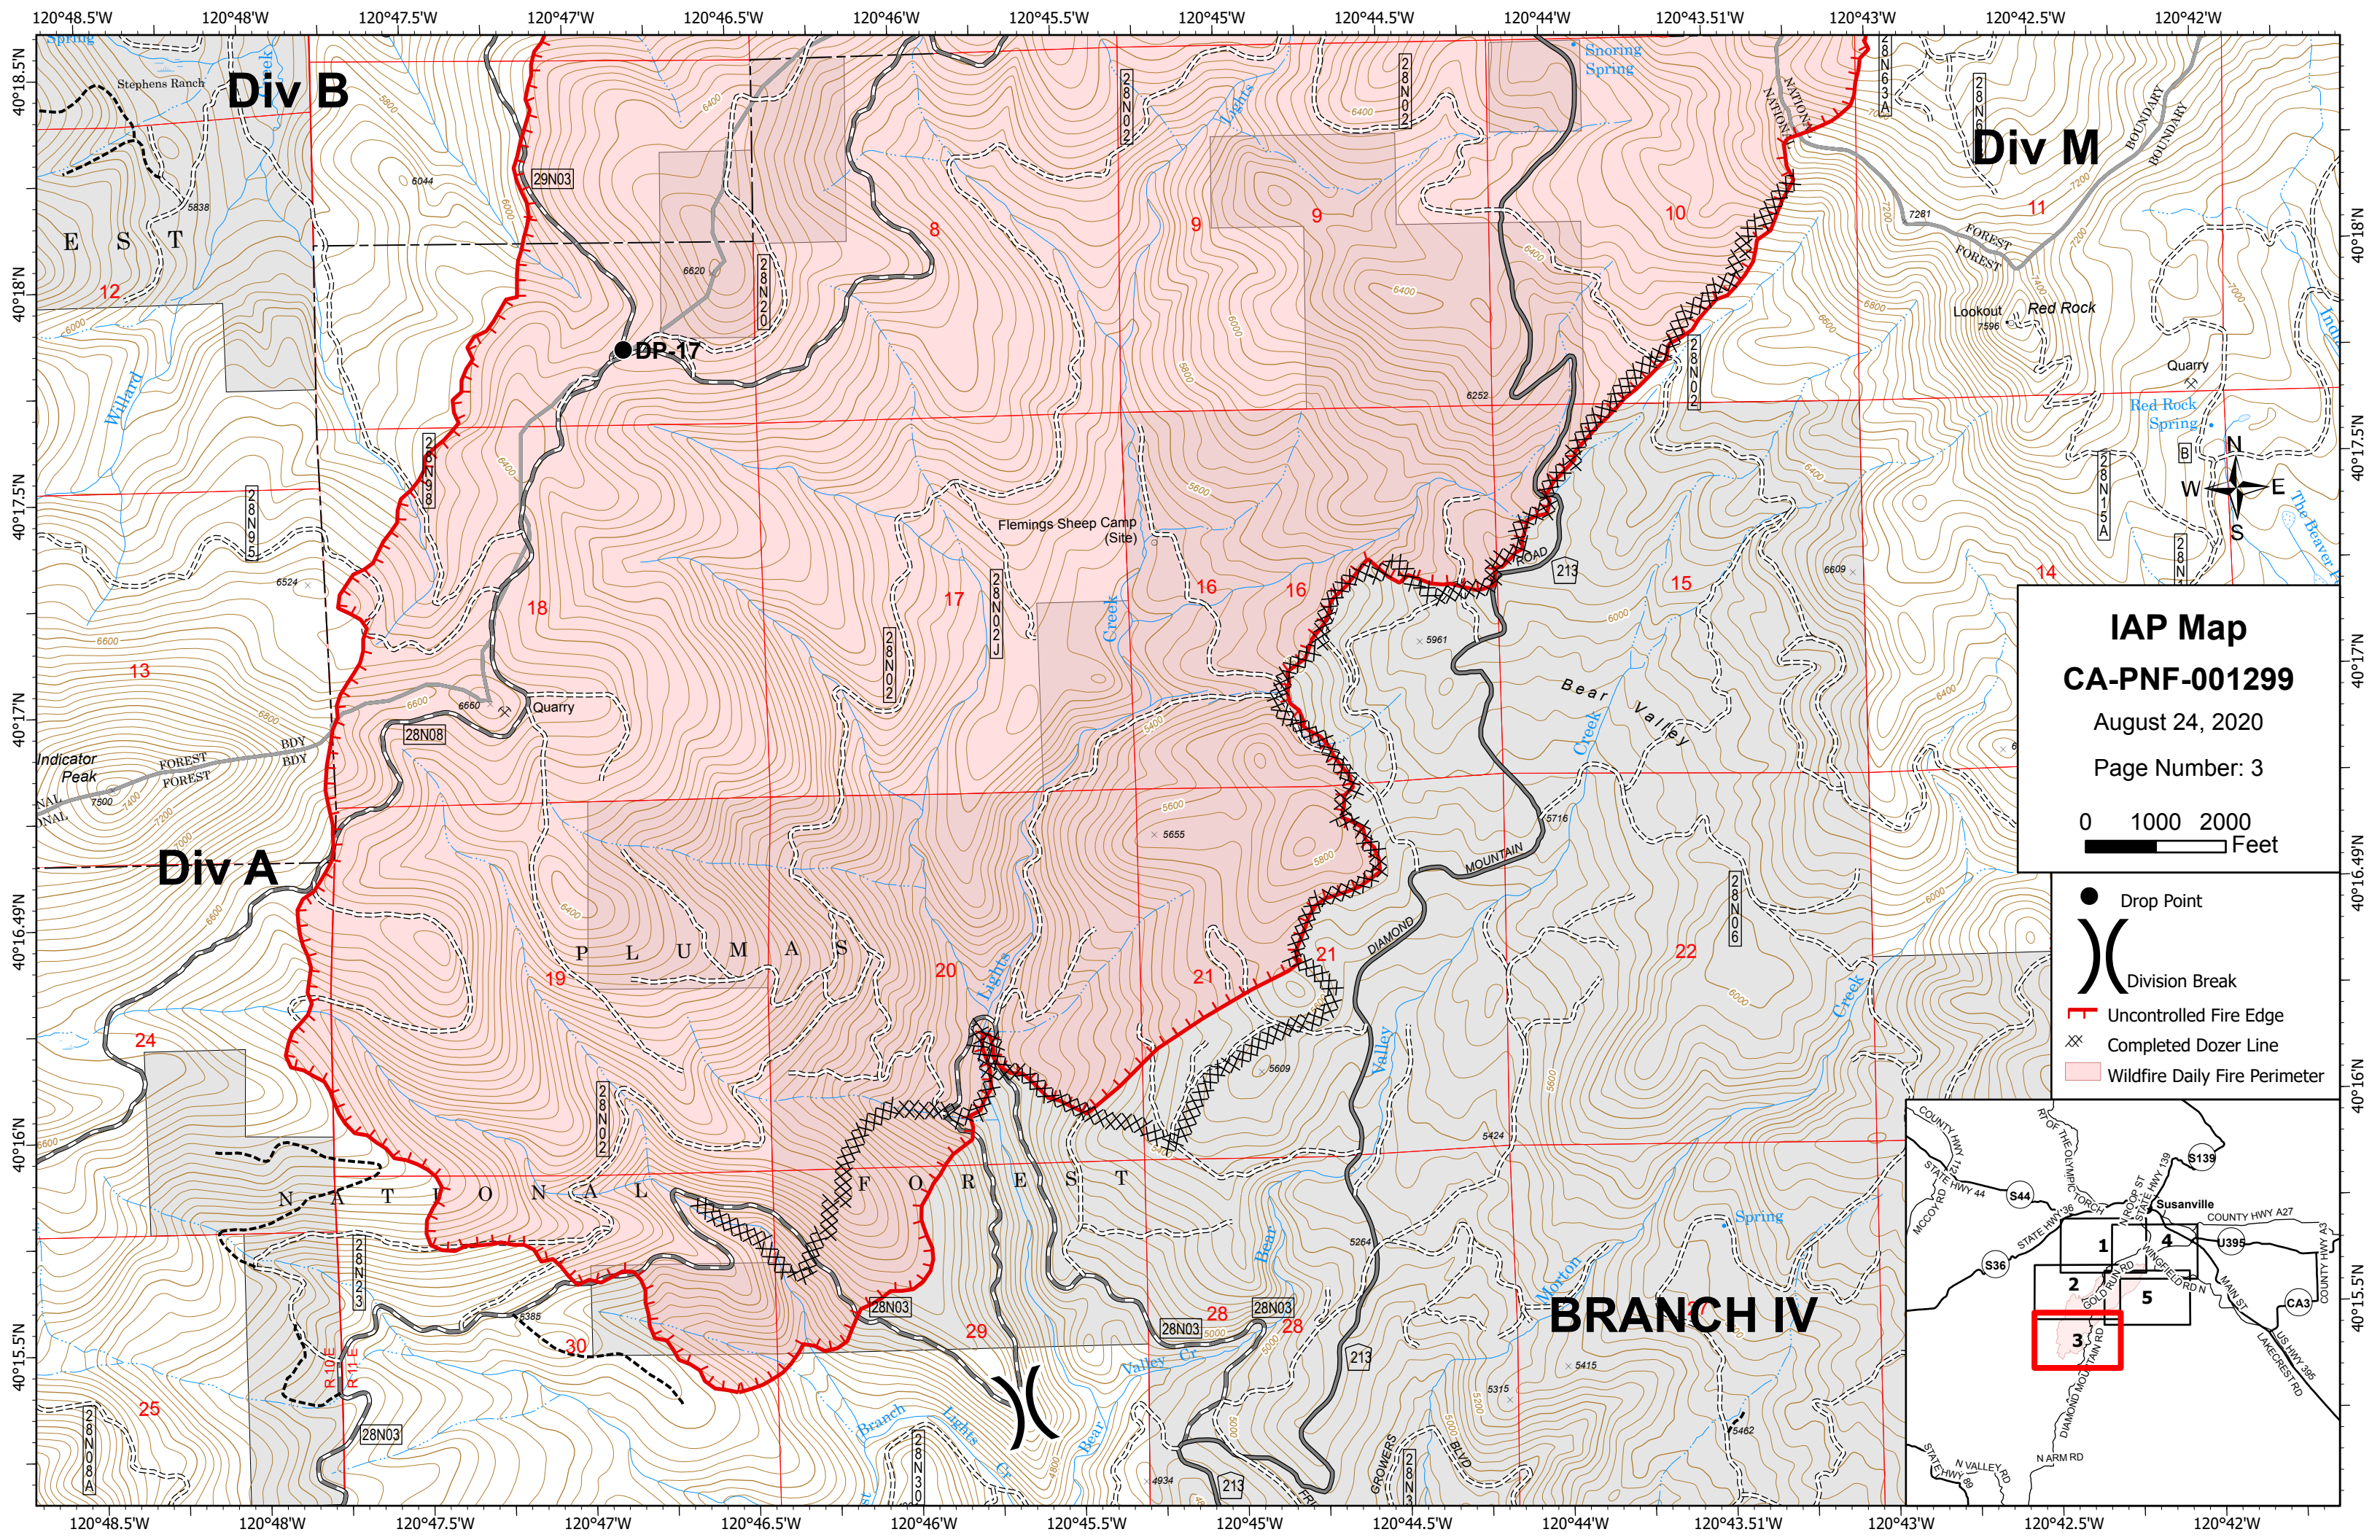

IAP Map Index Map

Sheep Fire
CA-PNF-1299
August 24, 2020

- Uncontrolled Fire Edge
- Completed Dozer Line
- Proposed Dozer Line
- Camp
- Drop Point
- Division Break
- Branch Break
- Wildfire Daily Fire Perimeter

Sheep Fire

IAP Map

CA-PNF-001299

August 24, 2020

Page Number: 1

- Drop Point
- ⎸ Division Break
- ┌ Uncontrolled Fire Edge
- ⊗ Completed Dozer Line
- ⊗ Proposed Dozer Line
- Wildfire Daily Fire Perimeter

IAP Map
CA-PNF-001299
August 24, 2020
Page Number: 3

0 1000 2000
Feet

- Drop Point
- ⌋ Division Break
- Uncontrolled Fire Edge
- ⊗ Completed Dozer Line
- Wildfire Daily Fire Perimeter

IAP Map

CA-PNF-001299

August 24, 2020

Page Number: 4

0 1000 2000
Feet

- Drop Point
-) Division Break
- Uncontrolled Fire Edge
- ⊗ Completed Dozer Line
- ⊗ Proposed Dozer Line
- Wildfire Daily Fire Perimeter

BRANCH V

Div H

IAP Map
CA-PNF-001299
August 24, 2020
Page Number: 5
0 1000 2000
Feet

- Branch Break
- Uncontrolled Fire Edge
- Completed Dozer Line
- Wildfire Daily Fire Perimeter