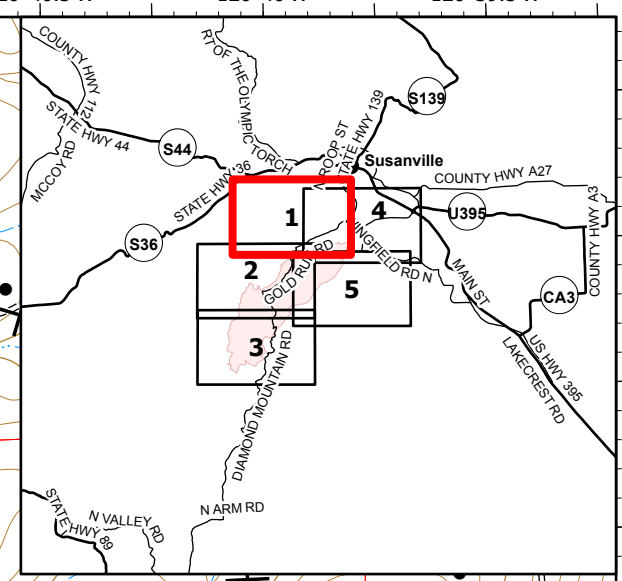

IAP Map Index Map

Sheep Fire
CA-PNF-1299
August 24, 2020

- Uncontrolled Fire Edge
- Completed Dozer Line
- Proposed Dozer Line
- Camp
- Drop Point
- Division Break
- Branch Break
- Wildfire Daily Fire Perimeter

Sheep Fire

IAP Map

CA-PNF-001299

August 24, 2020

Page Number: 1

- Drop Point
- ⎸ Division Break
- ┌ Uncontrolled Fire Edge
- ⊗ Completed Dozer Line
- ⊗ Proposed Dozer Line
- Wildfire Daily Fire Perimeter

IAP Map
CA-PNF-001299
August 24, 2020
Page Number: 3

0 1000 2000
Feet

- Drop Point
- ⌋ Division Break
- Uncontrolled Fire Edge
- ⊗ Completed Dozer Line
- Wildfire Daily Fire Perimeter

IAP Map

CA-PNF-001299

August 24, 2020

Page Number: 4

0 1000 2000
Feet

- Drop Point
-) Division Break
- Uncontrolled Fire Edge
- ⊗ Completed Dozer Line
- ⊗ Proposed Dozer Line
- Wildfire Daily Fire Perimeter

BRANCH V

Div H

IAP Map
CA-PNF-001299
August 24, 2020
Page Number: 5
0 1000 2000
Feet

- Branch Break
- Uncontrolled Fire Edge
- Completed Dozer Line
- Wildfire Daily Fire Perimeter