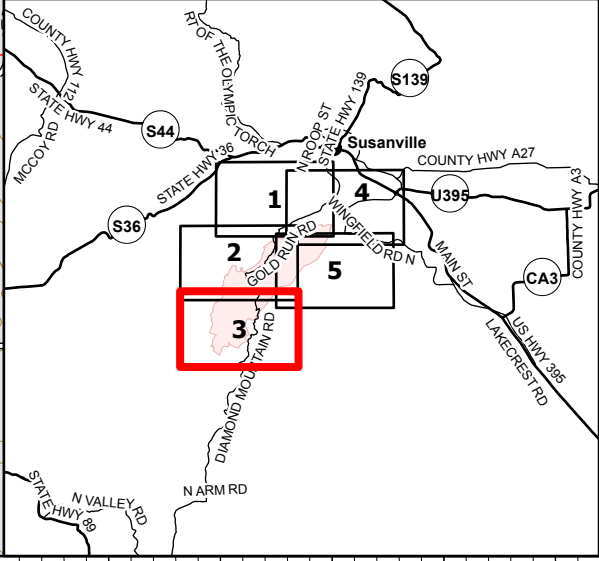

IAP Map Index Map

Sheep Fire
CA-PNF-1299
August 24, 2020

- Uncontrolled Fire Edge
- Completed Dozer Line
- Proposed Dozer Line
- Camp
- Drop Point
- Division Break
- Branch Break
- Wildfire Daily Fire Perimeter

Sheep Fire

IAP Map

CA-PNF-001299

August 24, 2020

Page Number: 1

- Drop Point
- ⎸ Division Break
- ┌ Uncontrolled Fire Edge
- ⊗ Completed Dozer Line
- ⊗ Proposed Dozer Line
- Wildfire Daily Fire Perimeter

IAP Map
CA-PNF-001299
August 24, 2020
Page Number: 3

0 1000 2000
Feet

- Drop Point
- ⌋ Division Break
- Uncontrolled Fire Edge
- ⊗ Completed Dozer Line
- Wildfire Daily Fire Perimeter

IAP Map

CA-PNF-001299

August 24, 2020

Page Number: 4

0 1000 2000
Feet

- Drop Point
-) Division Break
- Uncontrolled Fire Edge
- ⊗ Completed Dozer Line
- ⊗ Proposed Dozer Line
- Wildfire Daily Fire Perimeter

BRANCH V

Div H

IAP Map
CA-PNF-001299
August 24, 2020
Page Number: 5
0 1000 2000
Feet

- Branch Break
- Uncontrolled Fire Edge
- Completed Dozer Line
- Wildfire Daily Fire Perimeter