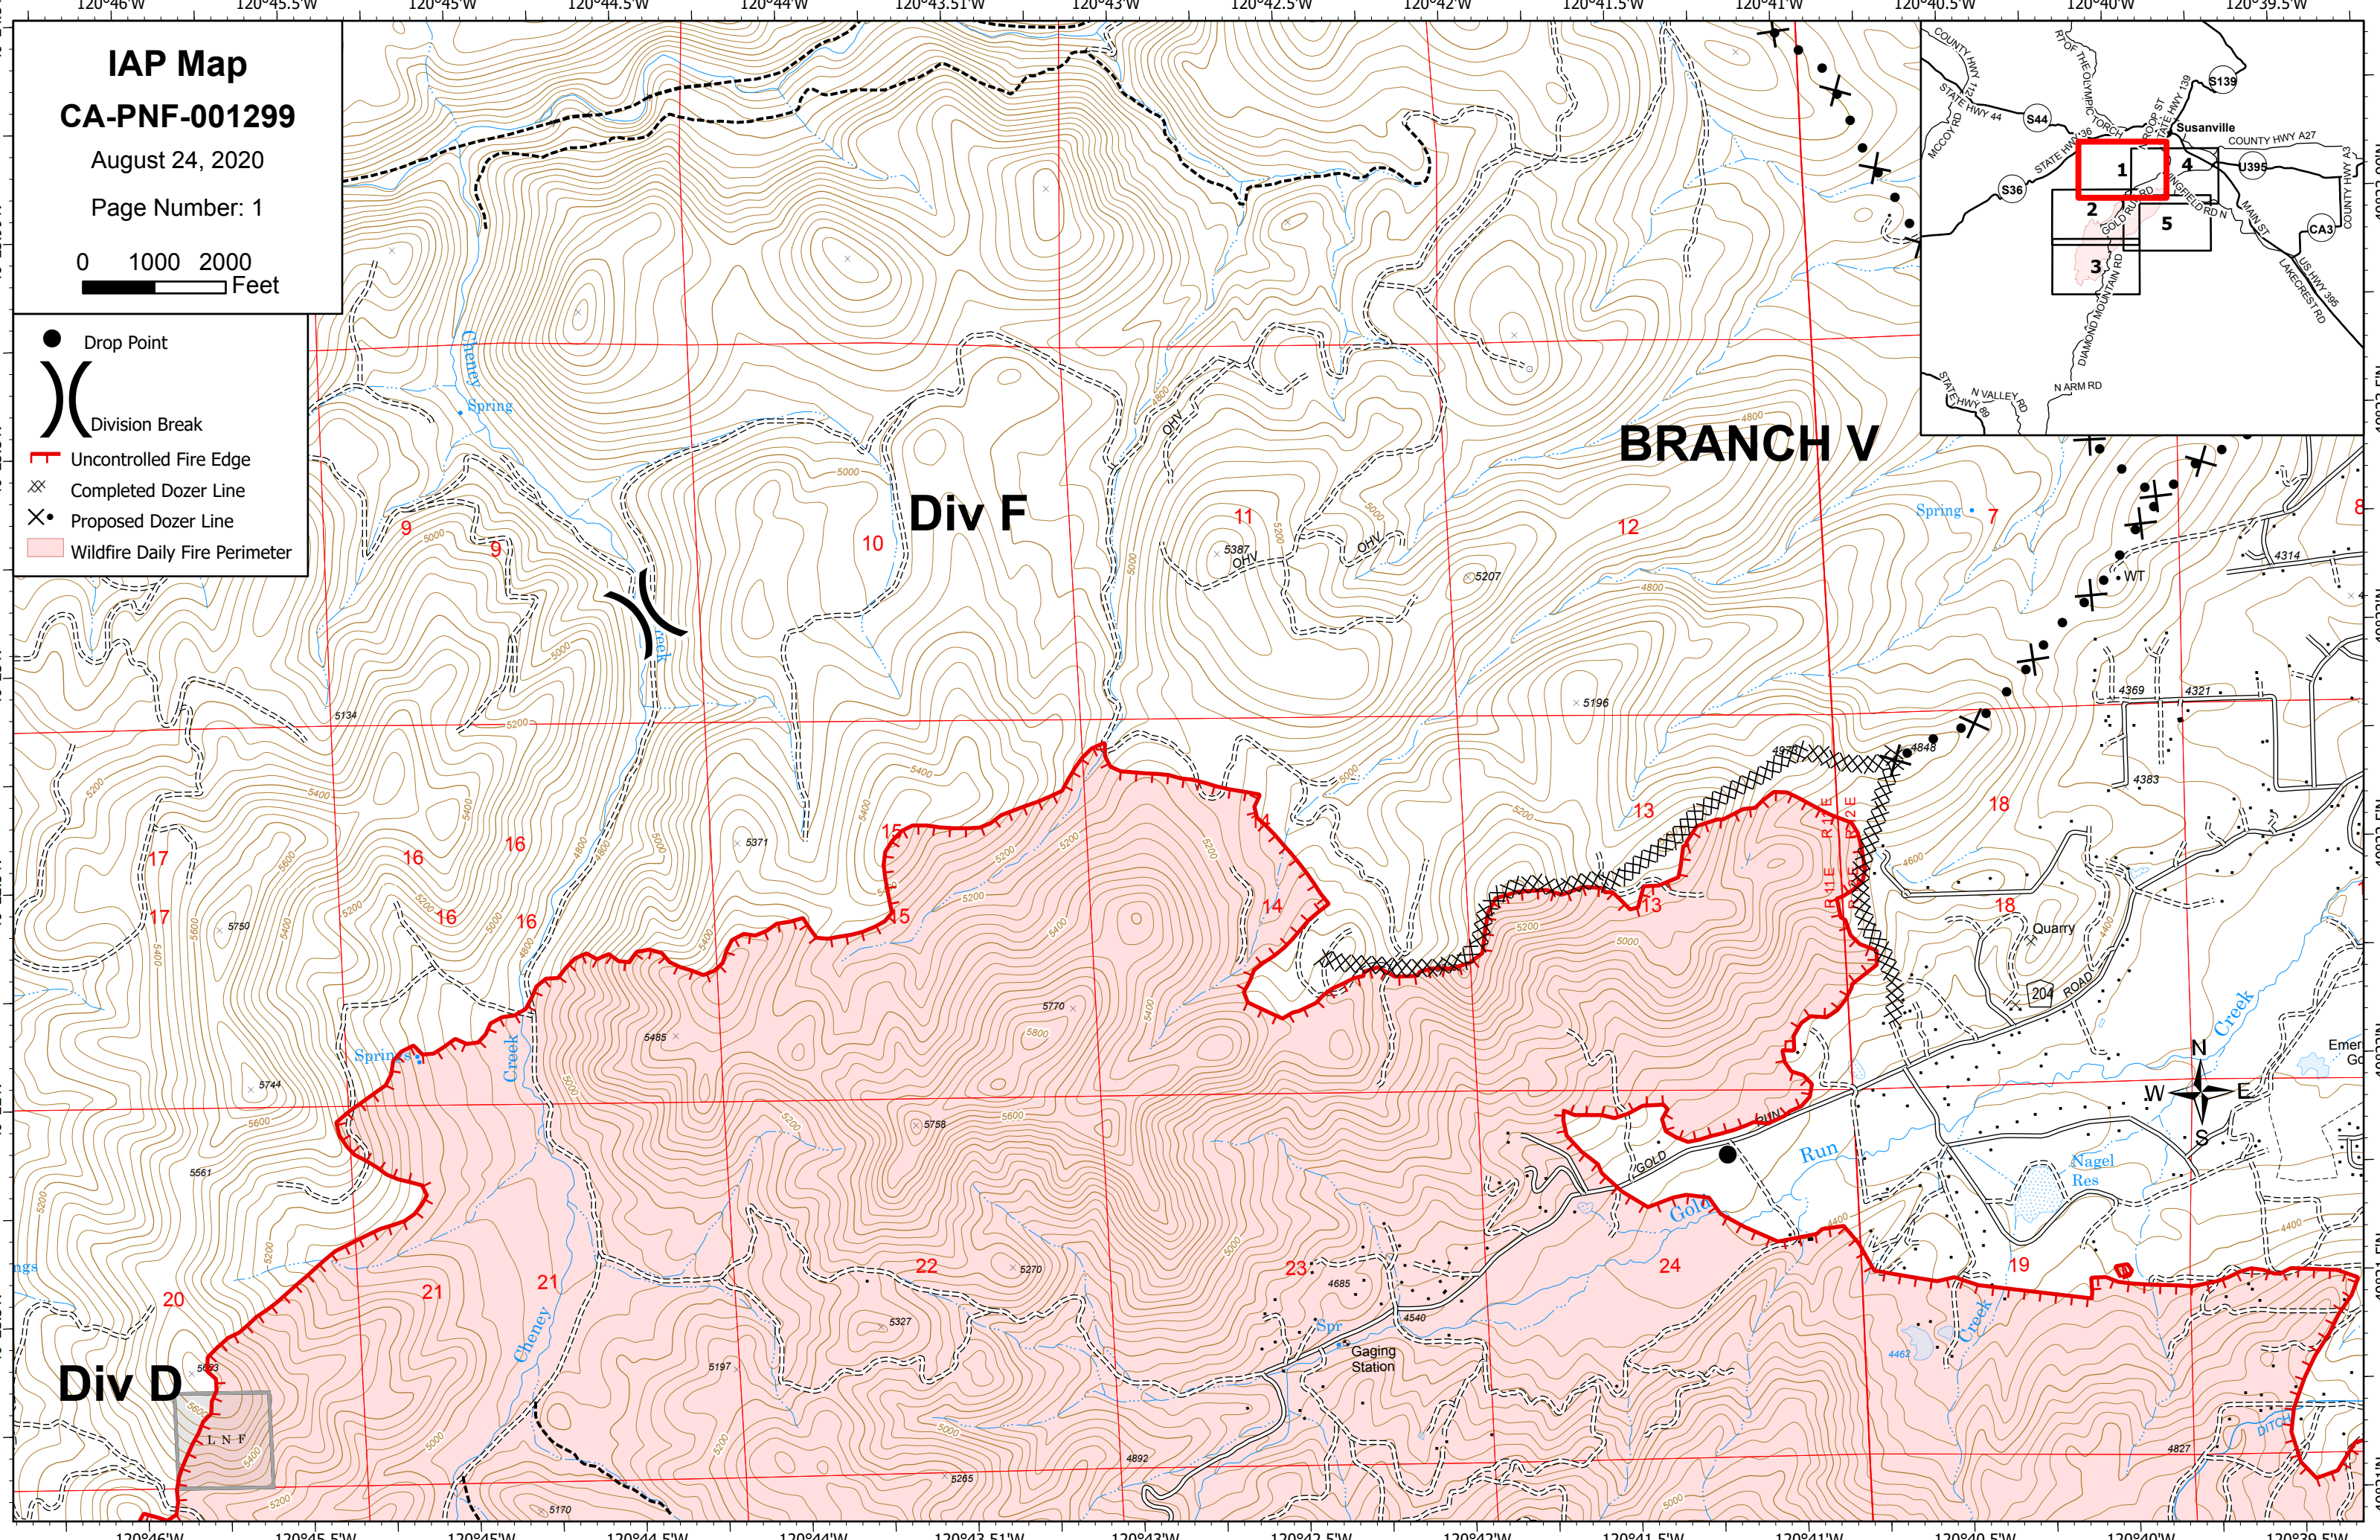

IAP Map Index Map

Sheep Fire
CA-PNF-1299
August 24, 2020

- Uncontrolled Fire Edge
- Completed Dozer Line
- Proposed Dozer Line
- Camp
- Drop Point
- Division Break
- Branch Break
- Wildfire Daily Fire Perimeter

Sheep Fire

IAP Map

CA-PNF-001299

August 24, 2020

Page Number: 1

- Drop Point
- ⎸ Division Break
- ┌ Uncontrolled Fire Edge
- ⊗ Completed Dozer Line
- ⊗ Proposed Dozer Line
- Wildfire Daily Fire Perimeter

IAP Map
CA-PNF-001299
August 24, 2020
Page Number: 3

0 1000 2000
Feet

- Drop Point
- ⌋ Division Break
- Uncontrolled Fire Edge
- ⊗ Completed Dozer Line
- Wildfire Daily Fire Perimeter

IAP Map

CA-PNF-001299

August 24, 2020

Page Number: 4

0 1000 2000
Feet

- Drop Point
-) Division Break
- Uncontrolled Fire Edge
- ⊗ Completed Dozer Line
- ⊗ Proposed Dozer Line
- Wildfire Daily Fire Perimeter

BRANCH V

Div H

IAP Map
CA-PNF-001299
August 24, 2020
Page Number: 5
0 1000 2000
Feet

- Branch Break
- Uncontrolled Fire Edge
- Completed Dozer Line
- Wildfire Daily Fire Perimeter