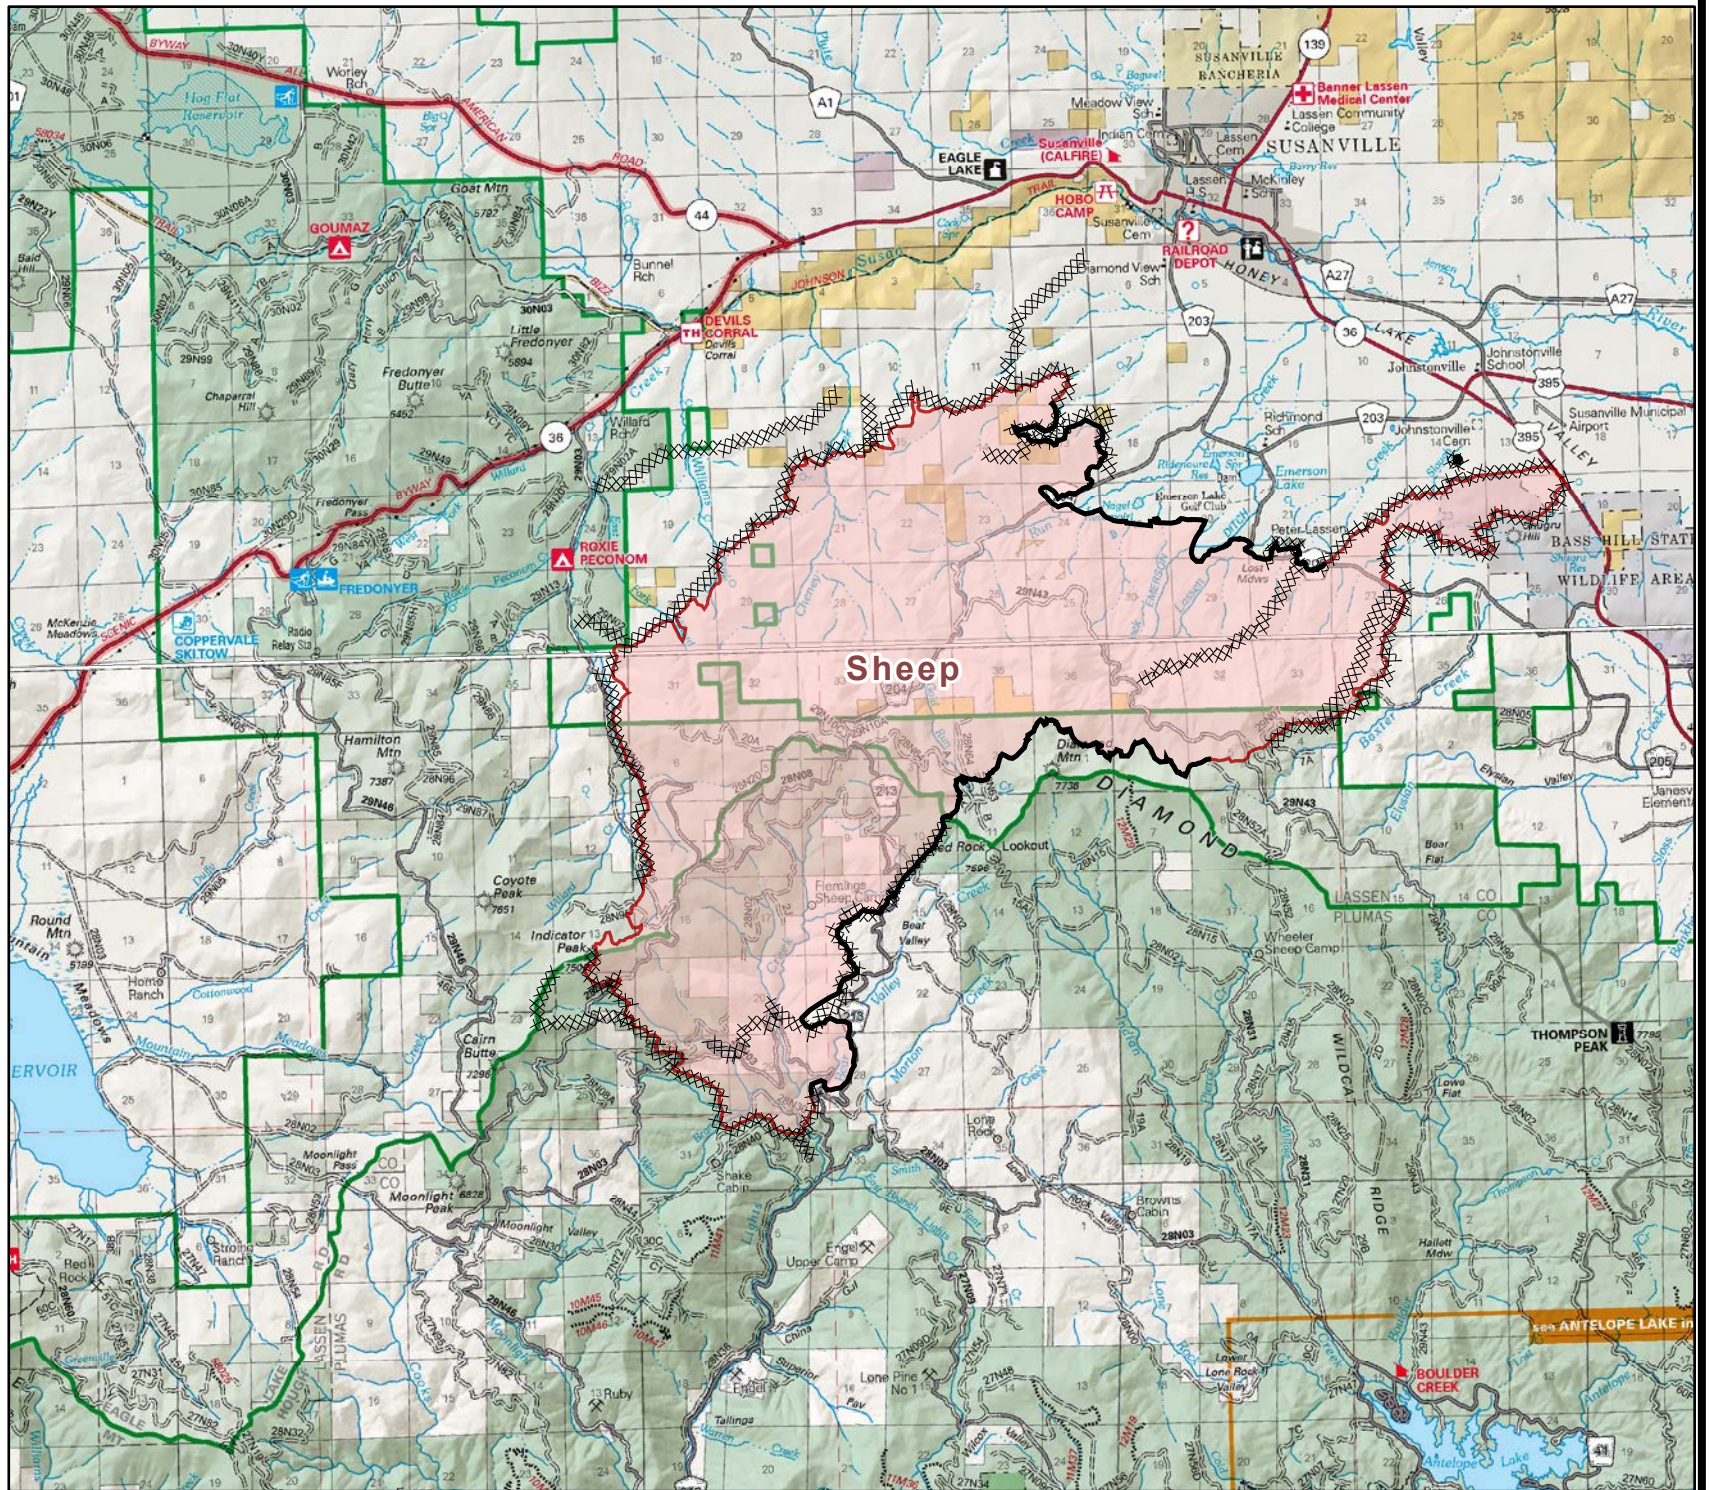

# Sheep Fire CA-PNF-001299

August 28, 2020

## Public Information Map

- ⊗ ⊗ Completed Dozer Line
- R - Road as Completed Line
- Contained Line
- ▭ Wildfire Daily Fire Perimeter

0 0.5 1 2 Miles