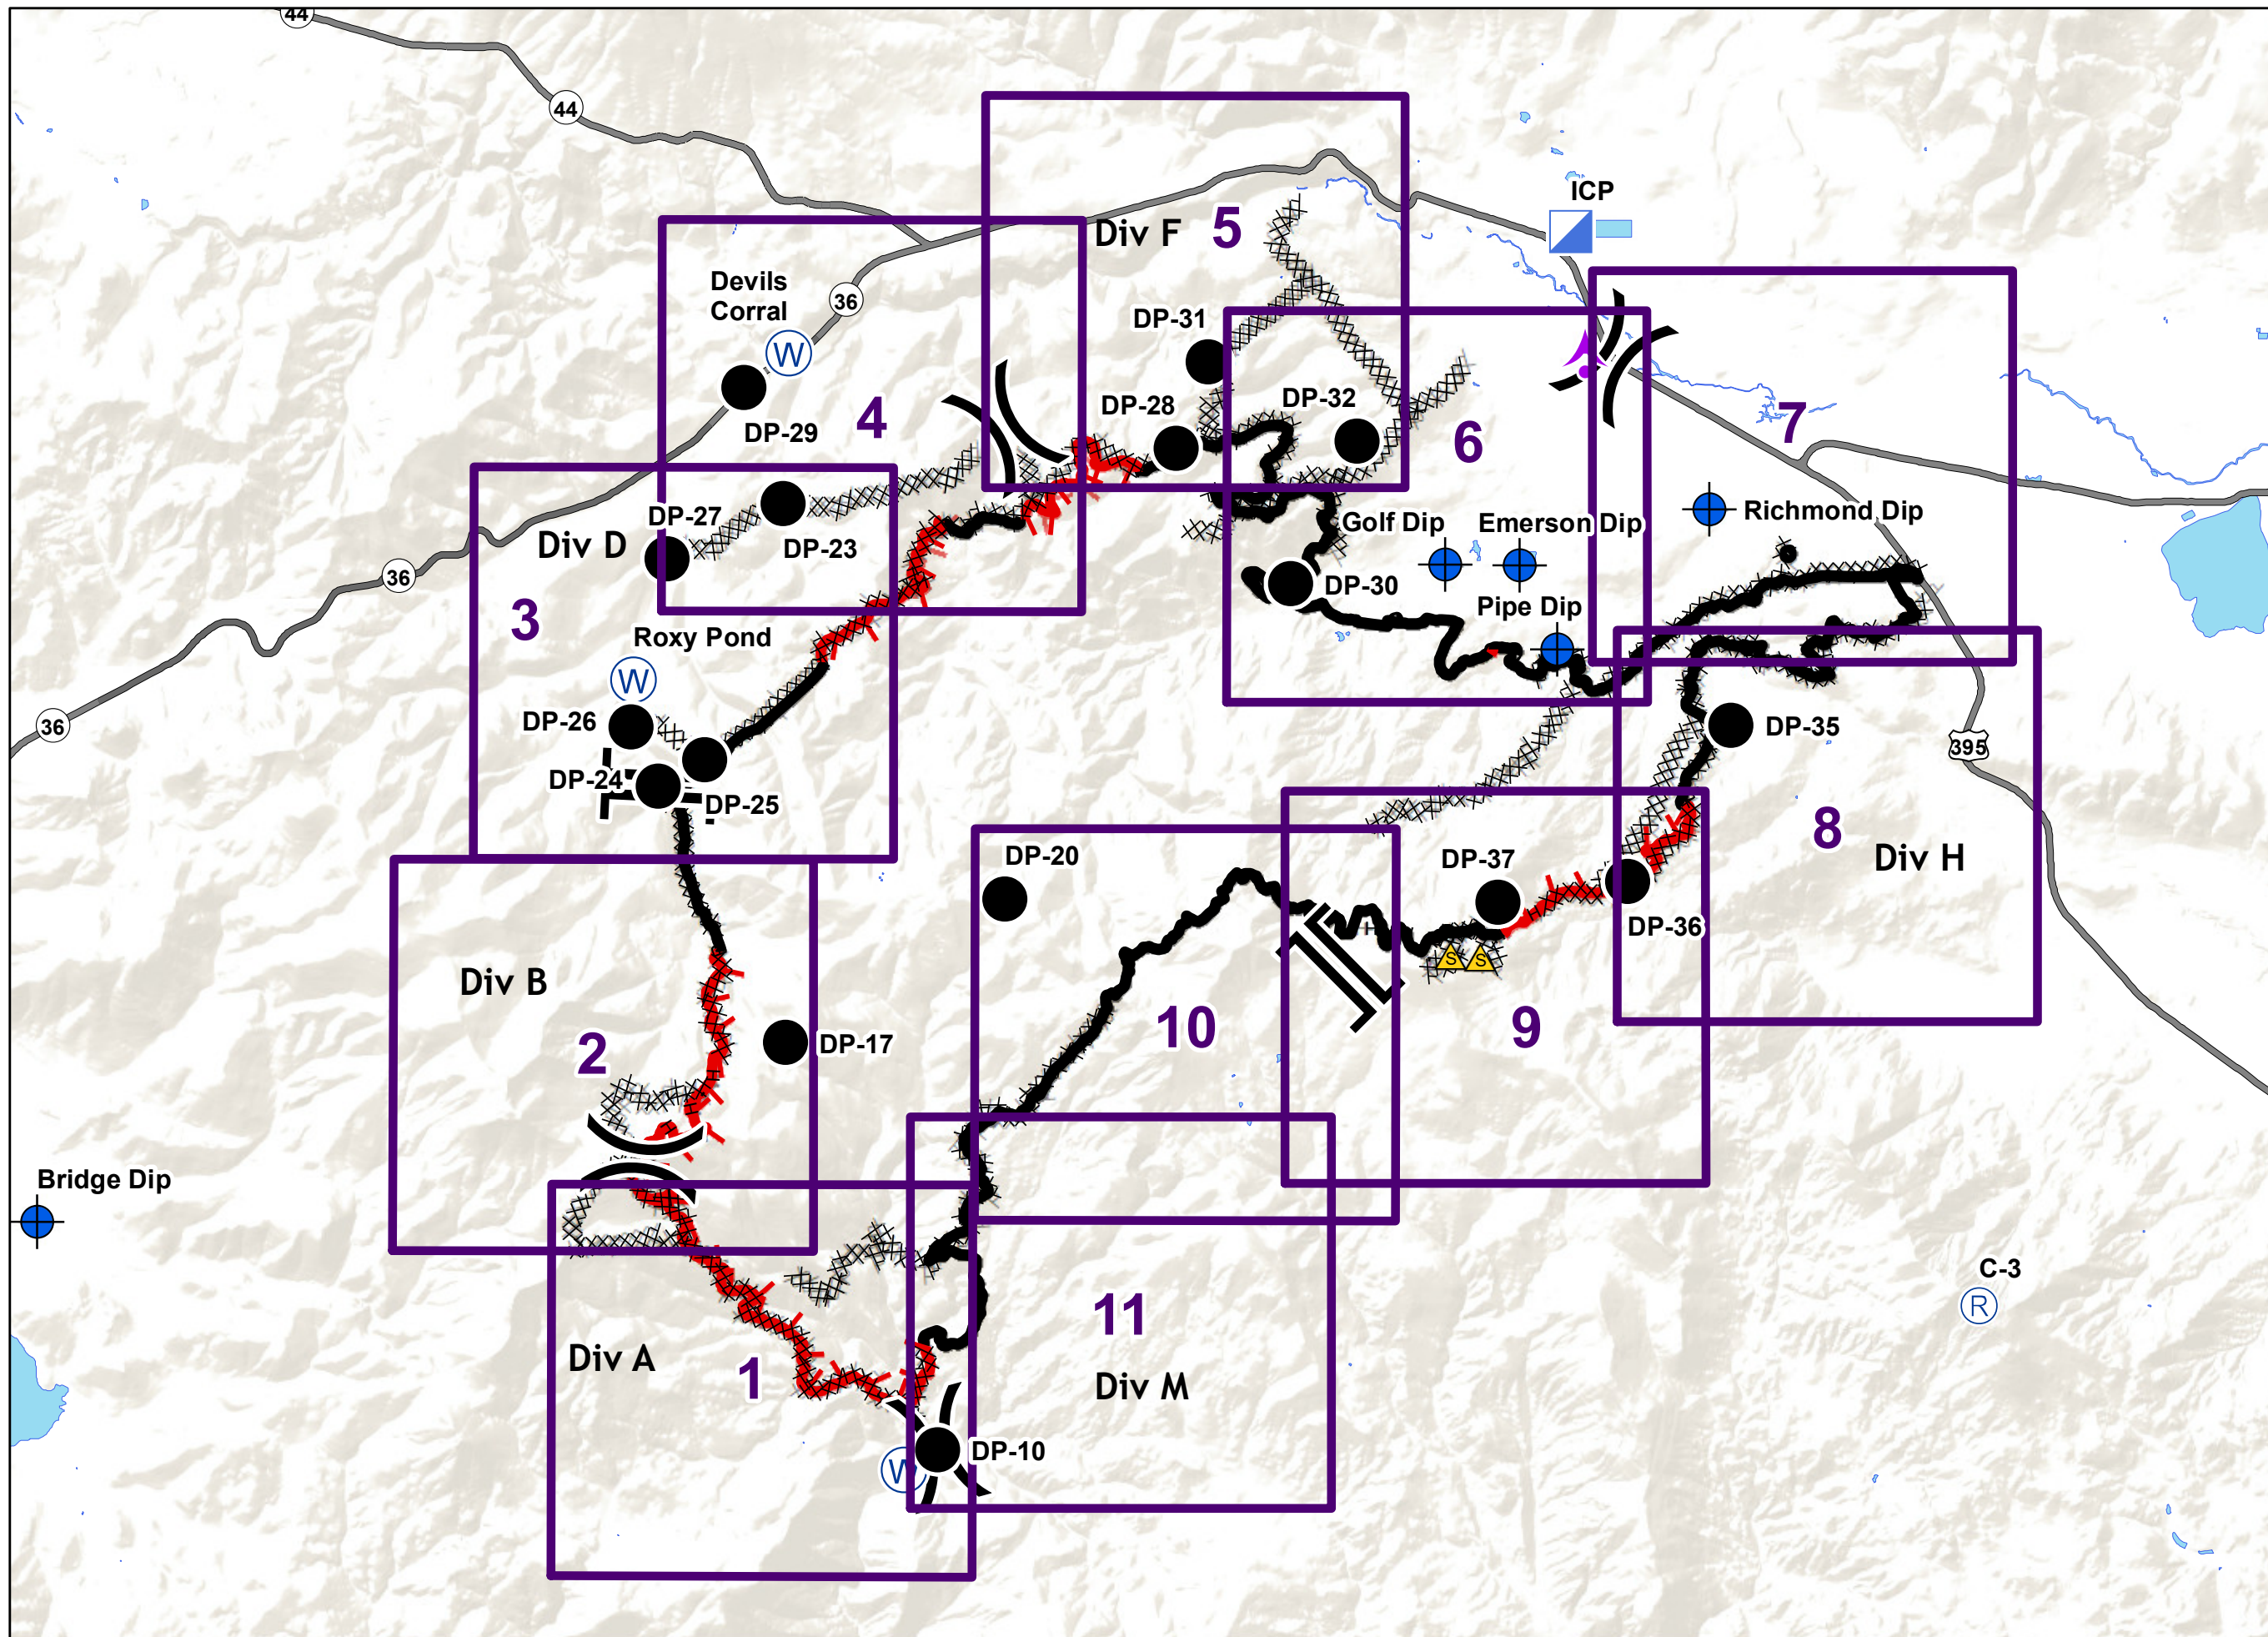

**Sheep Fire**  
**CA-PNF-001299**  
**09/03/2020**

-  Aerial Hazard
-  Dip Site
-  Drop Point
-  Incident Command Post
-  Repeater
-  Safety Zone
-  Water Source
-  Uncontrolled Fire Edge
-  Contained Line
-  Completed Dozer Line
-  H - H Completed Hand Line
-  R - R Road as Completed Line

Sheep Fire  
CA-PNF-001299

Page 1 of 11

- Drop Point
- Ⓜ Water Source
- ⎵ Division Break
- ▬ Uncontrolled Fire Edge
- ▬ Contained Line
- XXXXX Completed Dozer Line

Miles

Sheep Fire  
CA-PNF-001299

Page 2 of 11

● Drop Point

⎵ Division Break

└─┘ Uncontrolled Fire Edge  
— Contained Line  
XXXXX Completed Dozer Line  
H - H Completed Hand Line  
R - R Road as Completed Line

Miles

- Drop Point
- ⊙ Water Source
- ⌌ Branch Break
- ▬ Uncontrolled Fire Edge
- ▬ Contained Line
- XXXXX Completed Dozer Line

Aerial Hazard

Dip Site

Drop Point

Division Break

Uncontrolled Fire Edge

Contained Line

Completed Dozer Line

Miles