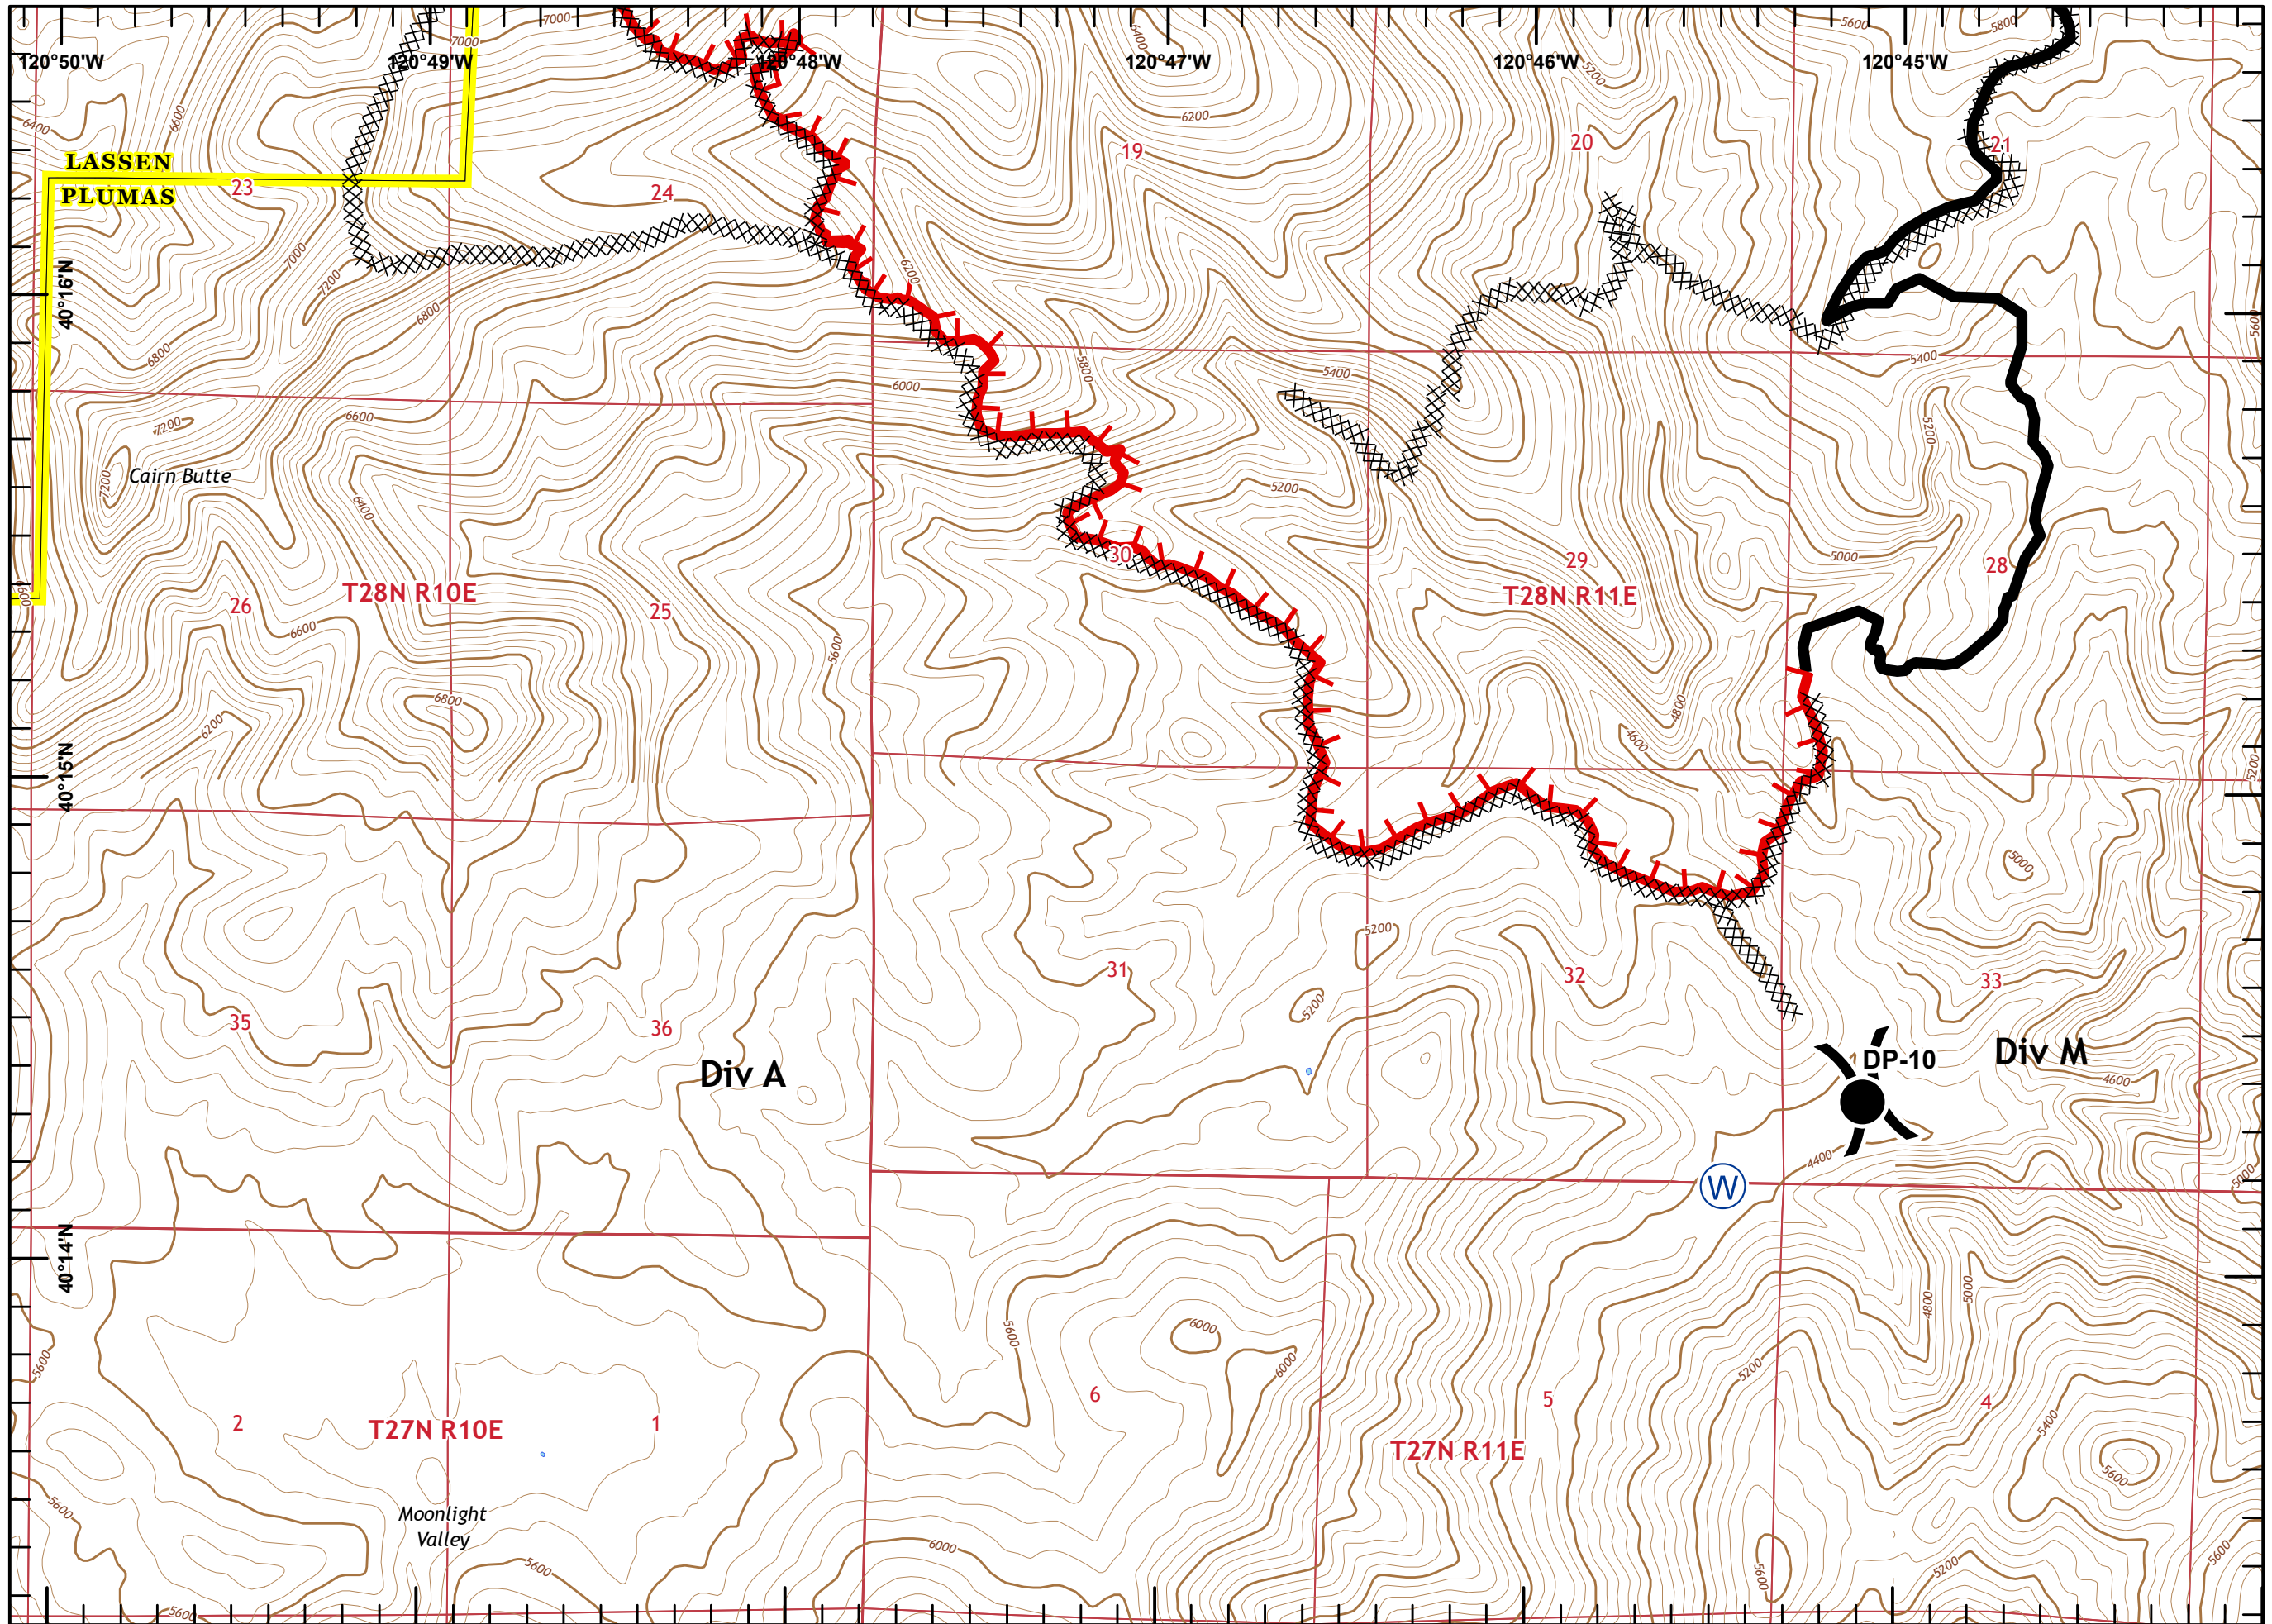

**Sheep Fire**  
**CA-PNF-001299**  
**09/03/2020**

-  Aerial Hazard
-  Dip Site
-  Drop Point
-  Incident Command Post
-  Repeater
-  Safety Zone
-  Water Source
-  Uncontrolled Fire Edge
-  Contained Line
-  Completed Dozer Line
-  H - H Completed Hand Line
-  R - R Road as Completed Line

Sheep Fire  
CA-PNF-001299

Page 1 of 11

- Drop Point
- Ⓜ Water Source
- ⎵ Division Break
- ▬ Uncontrolled Fire Edge
- ▬ Contained Line
- XXXXX Completed Dozer Line

Miles

Sheep Fire  
CA-PNF-001299

Page 2 of 11

● Drop Point

⎵ Division Break

└─┘ Uncontrolled Fire Edge  
— Contained Line  
XXXXX Completed Dozer Line  
H - H Completed Hand Line  
R - R Road as Completed Line

Miles

- Drop Point
- ⊙ Water Source
- ⌌ Branch Break
- ▬ Uncontrolled Fire Edge
- ▬ Contained Line
- XXXXX Completed Dozer Line

Aerial Hazard

Dip Site

Drop Point

Division Break

Uncontrolled Fire Edge

Contained Line

Completed Dozer Line

Miles