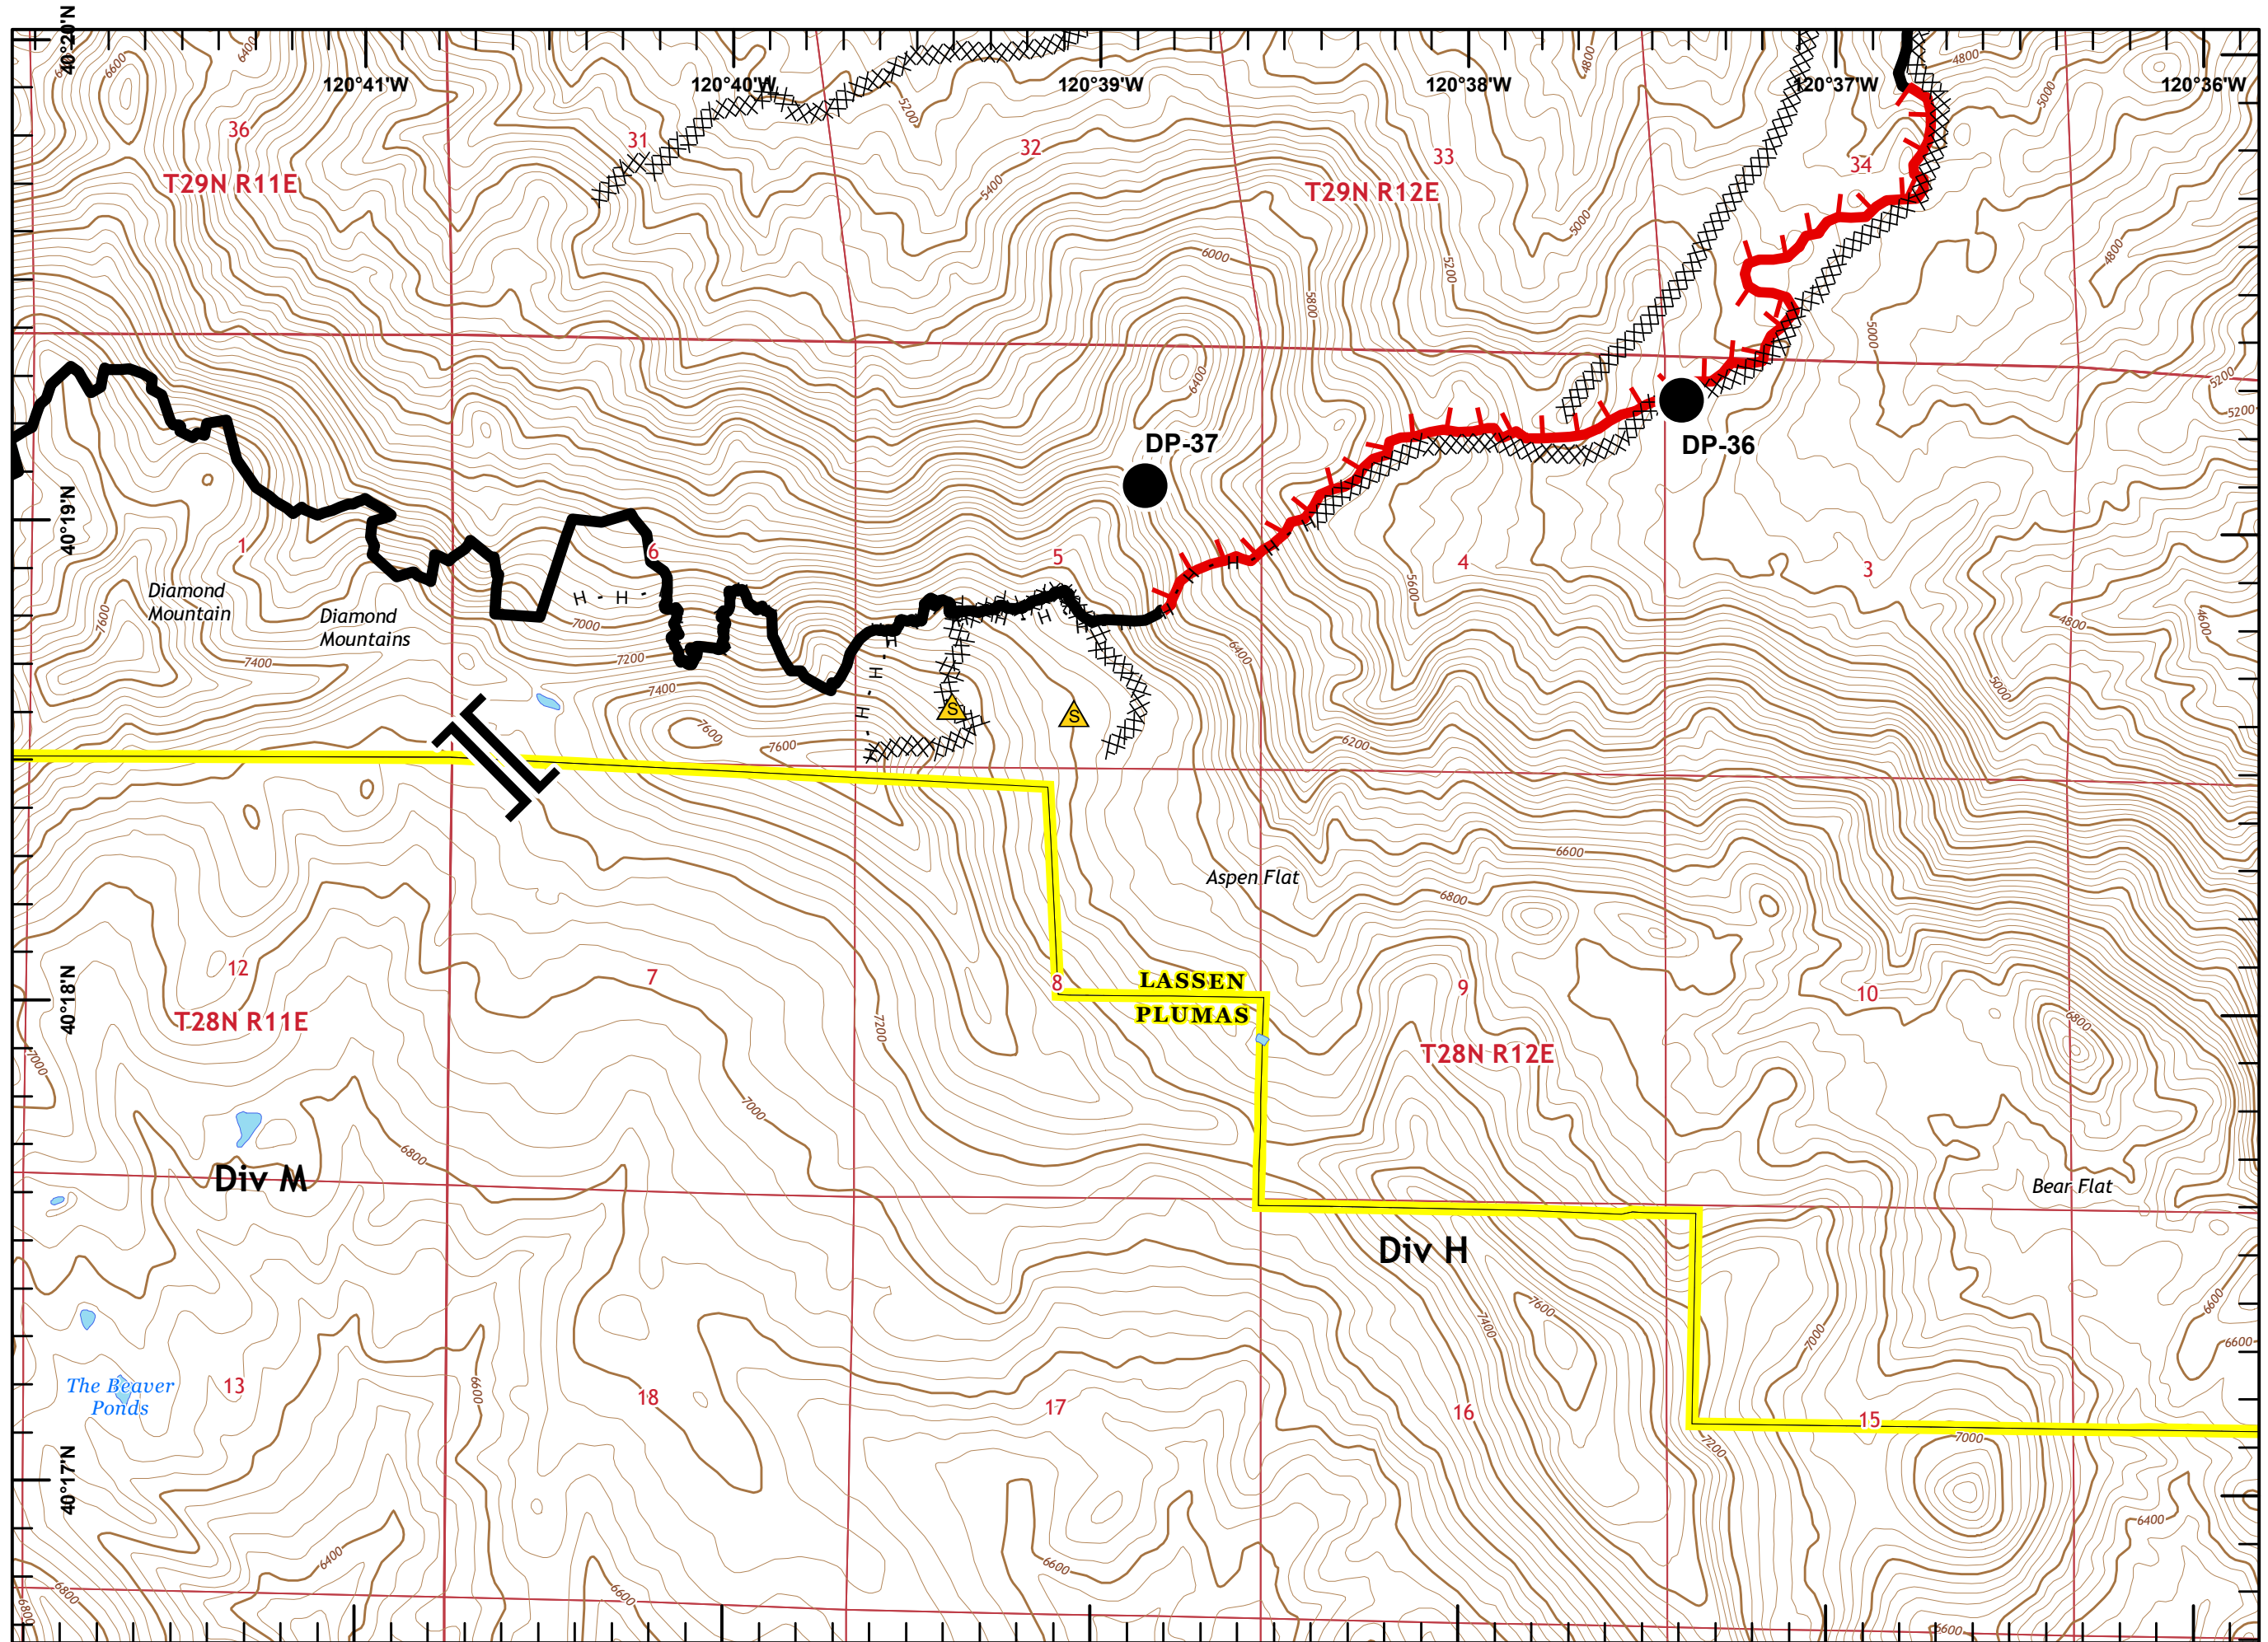

Sheep Fire
CA-PNF-001299

Page 9 of 11

- Drop Point
- ▲ Safety Zone
- I Branch Break
- ▬ Uncontrolled Fire Edge
- ▬ Contained Line
- XXXXX Completed Dozer Line
- H · H Completed Hand Line

Miles