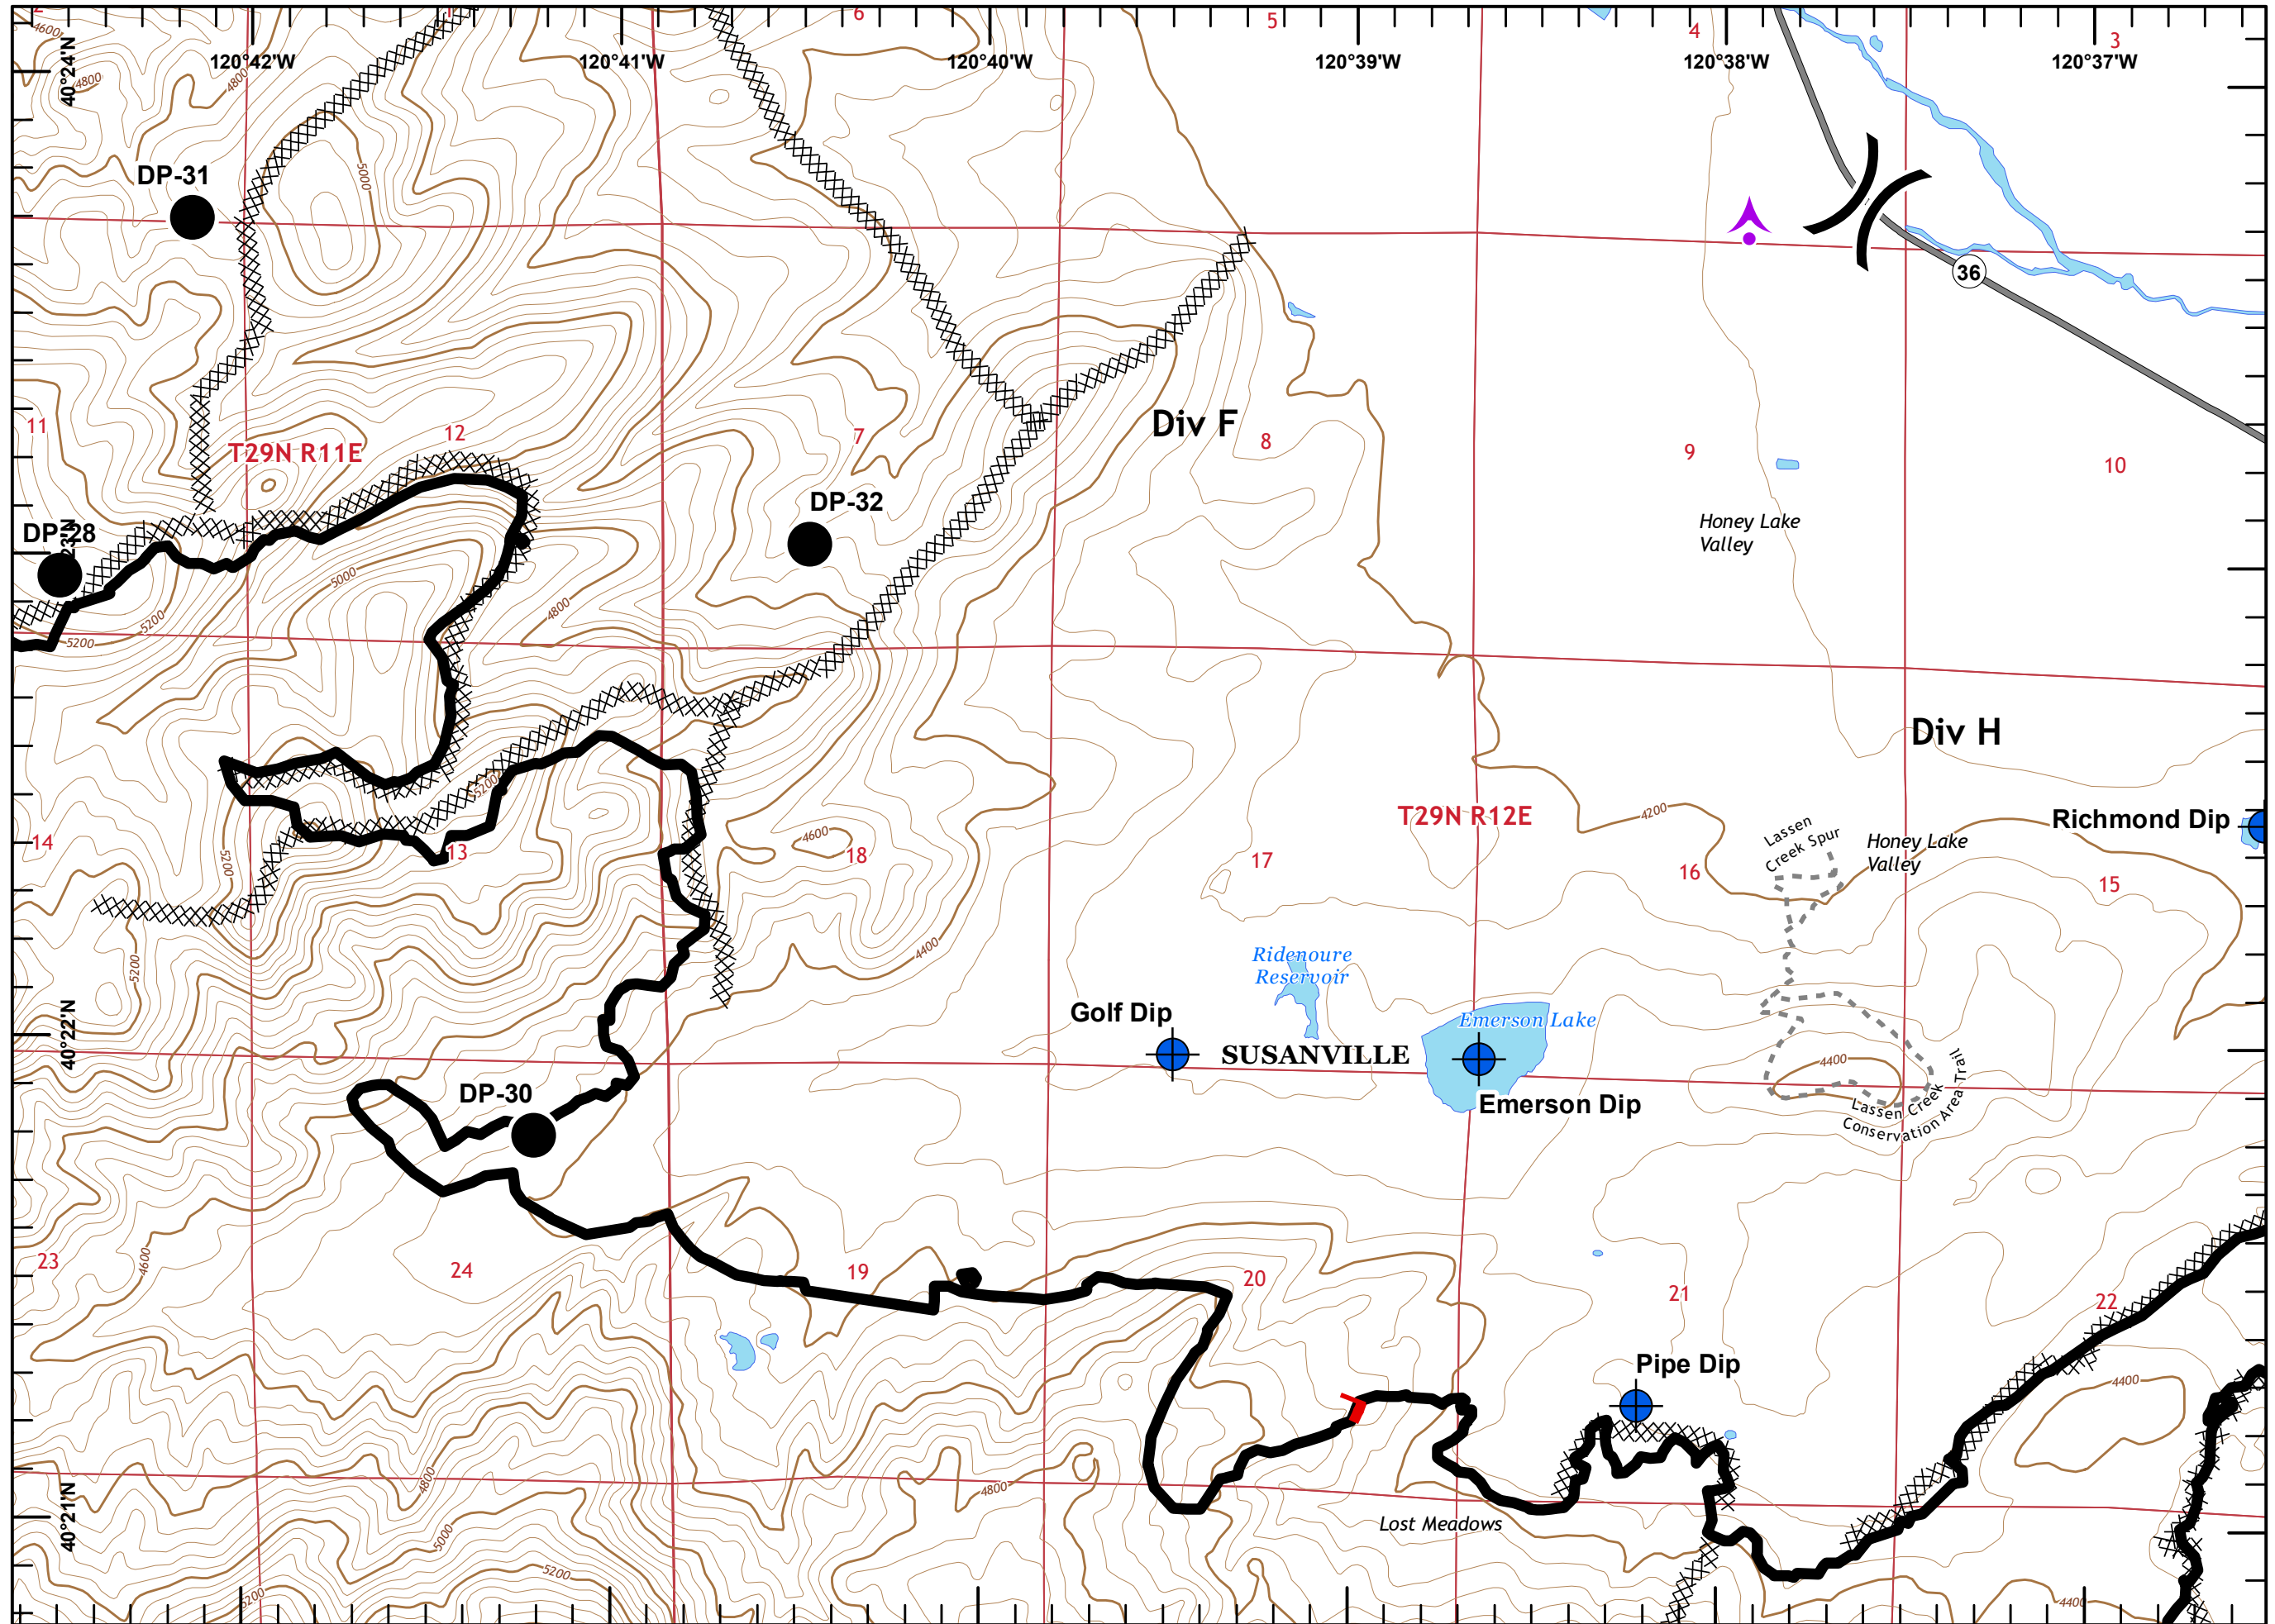

**Sheep Fire**  
**CA-PNF-001299**  
**09/03/2020**

-  Aerial Hazard
-  Dip Site
-  Drop Point
-  Incident Command Post
-  Repeater
-  Safety Zone
-  Water Source
-  Uncontrolled Fire Edge
-  Contained Line
-  Completed Dozer Line
-  H - H Completed Hand Line
-  R - R Road as Completed Line

● Drop Point

⎵ Division Break

└─┘ Uncontrolled Fire Edge  
— Contained Line  
XXXXX Completed Dozer Line  
H - H Completed Hand Line  
R - R Road as Completed Line

Miles

- Drop Point
- ⊙ Water Source
- ⌌ Branch Break
- ▬ Uncontrolled Fire Edge
- ▬ Contained Line
- XXXXX Completed Dozer Line

Miles

- Drop Point
- Ⓜ Water Source
- ⎵ Division Break
- ▬ Uncontrolled Fire Edge
- ▬ Contained Line
- XXXXX Completed Dozer Line

Miles

Sheep Fire  
CA-PNF-001299

Page 5 of 11

Sheep Fire  
CA-PNF-001299

Page 6 of 11

Aerial Hazard

Dip Site

Drop Point

Division Break

Uncontrolled Fire Edge

Contained Line

Completed Dozer Line

Miles