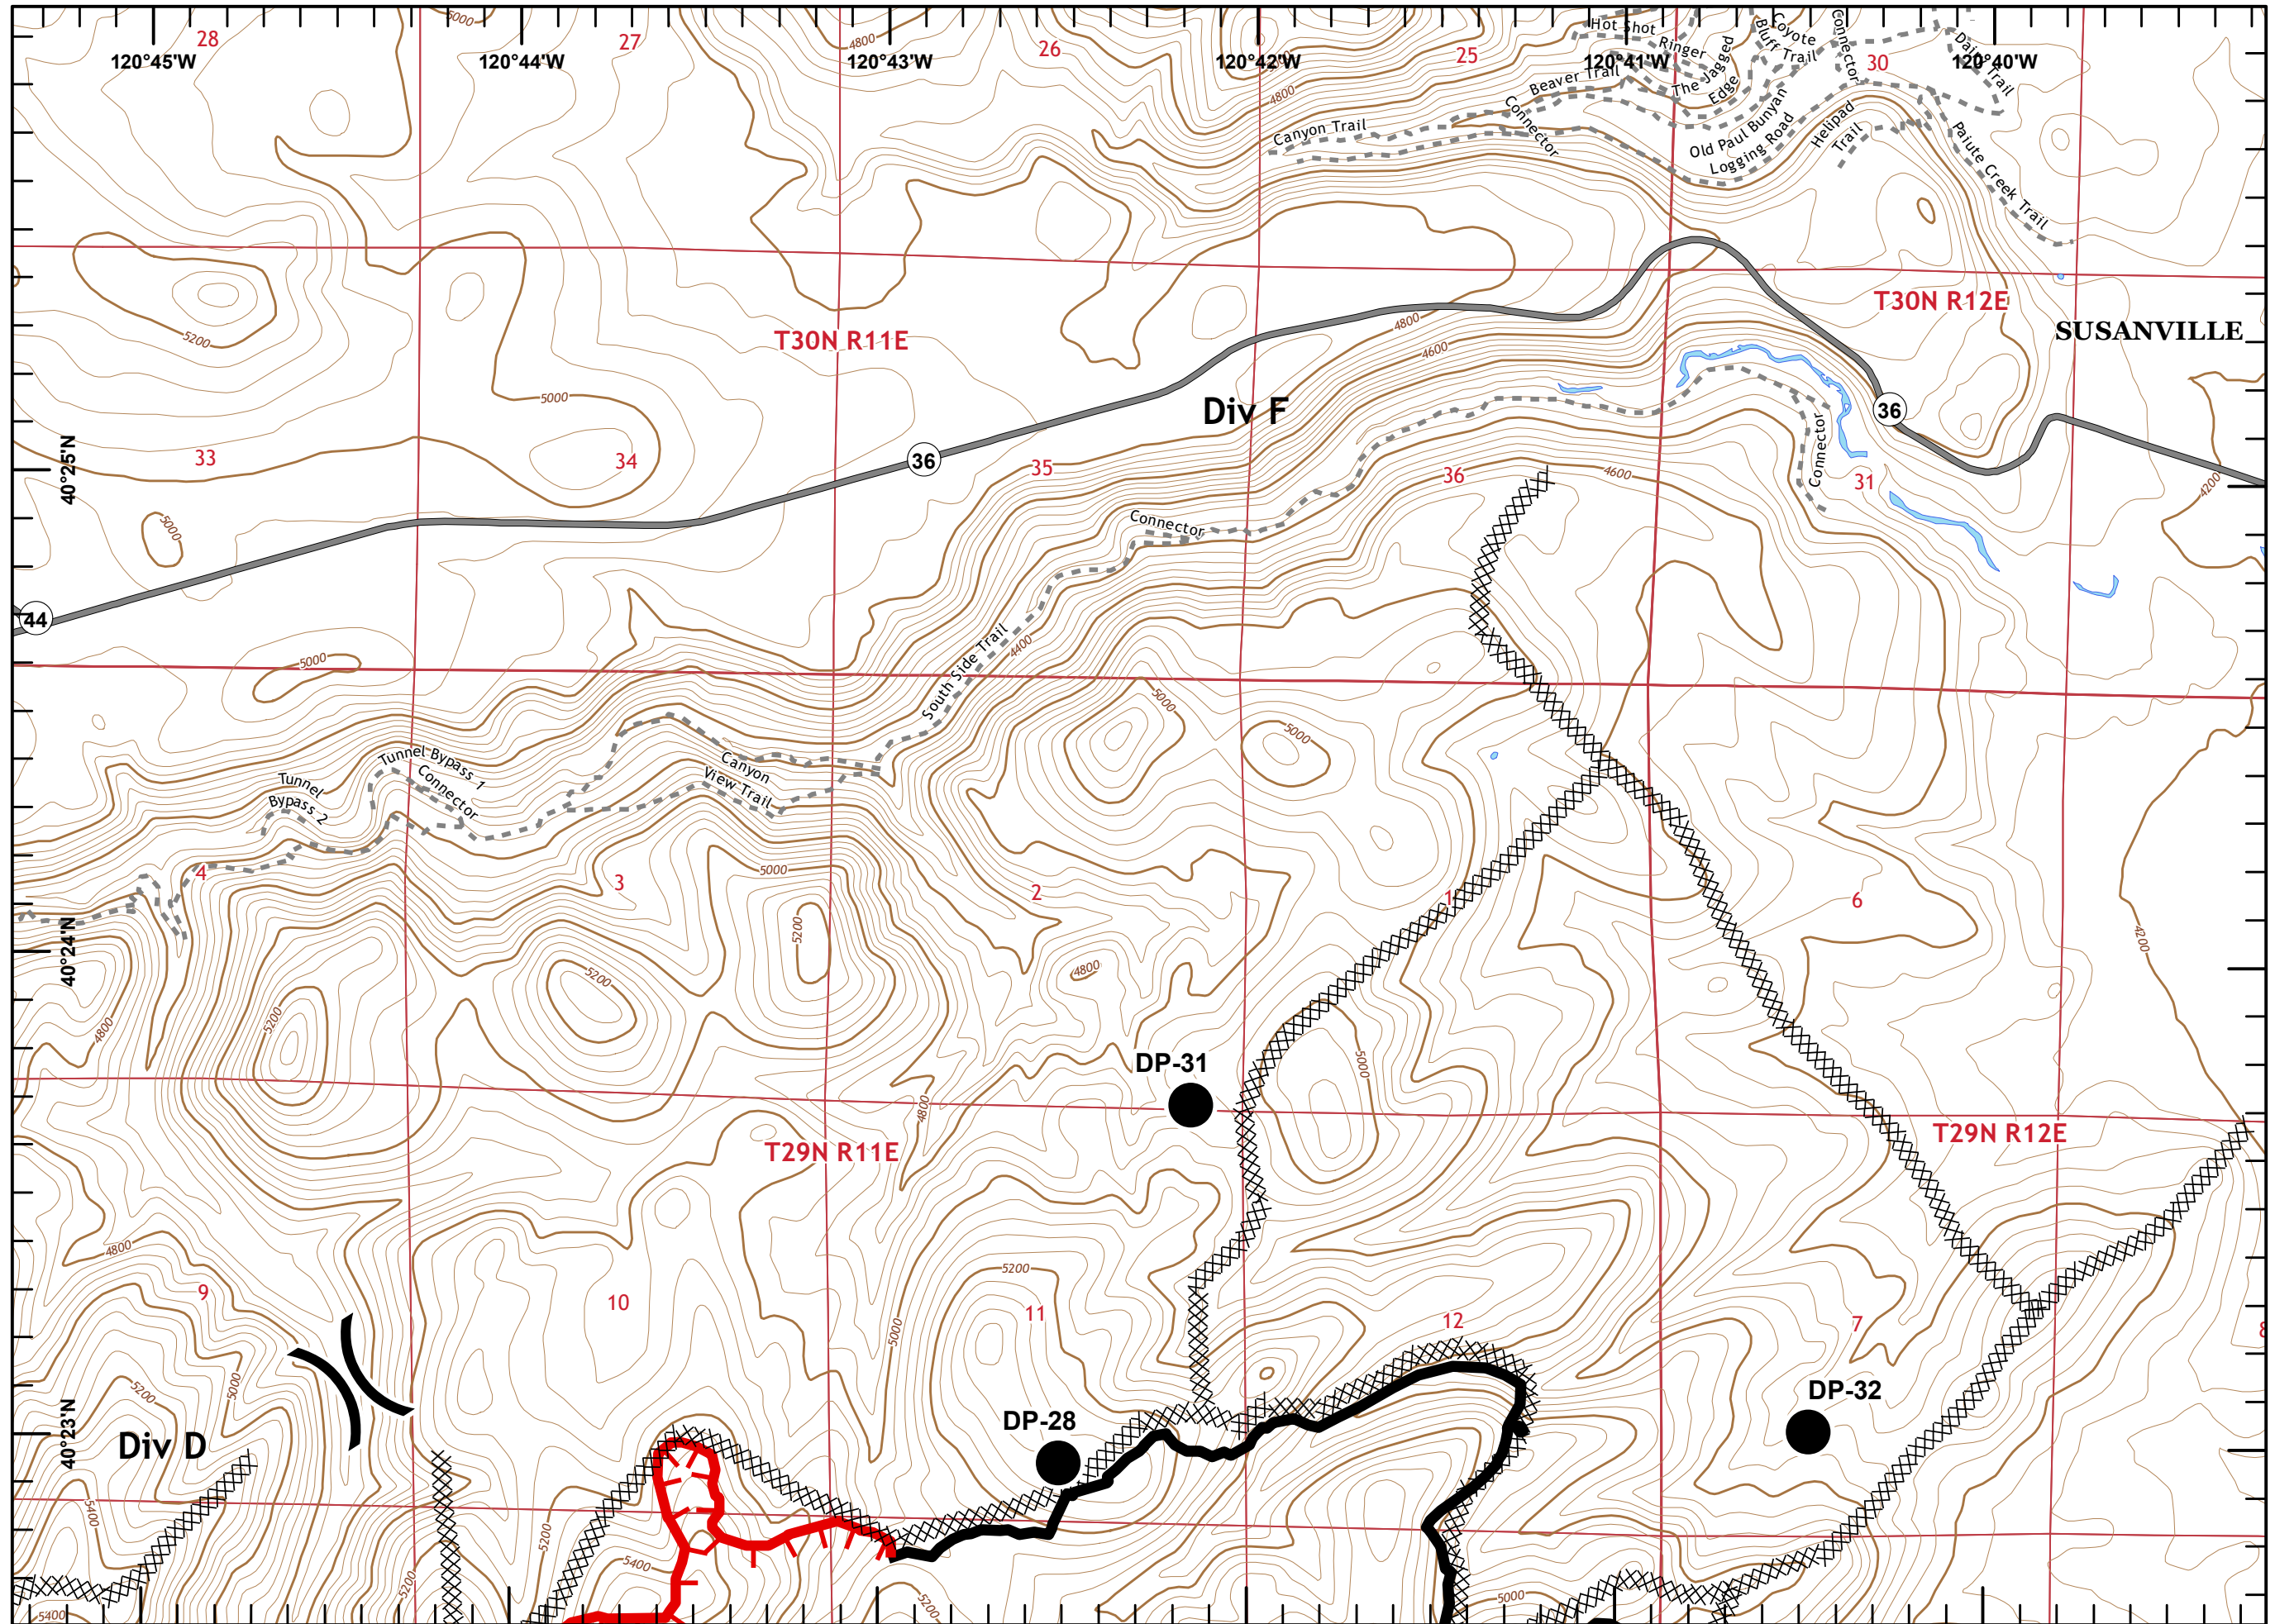

**Sheep Fire**  
**CA-PNF-001299**  
**09/03/2020**

-  Aerial Hazard
-  Dip Site
-  Drop Point
-  Incident Command Post
-  Repeater
-  Safety Zone
-  Water Source
-  Uncontrolled Fire Edge
-  Contained Line
-  Completed Dozer Line
-  H - H Completed Hand Line
-  R - R Road as Completed Line

● Drop Point

⎵ Division Break

└─┘ Uncontrolled Fire Edge  
— Contained Line  
XXXXX Completed Dozer Line  
H - H Completed Hand Line  
R - R Road as Completed Line

Miles

- Drop Point
- ⊙ Water Source
- ⌌ Branch Break
- ▬ Uncontrolled Fire Edge
- ▬ Contained Line
- XXXXX Completed Dozer Line

Miles

- Drop Point
- Ⓜ Water Source
- ⎵ Division Break
- ▬ Uncontrolled Fire Edge
- ▬ Contained Line
- XXXXX Completed Dozer Line

Miles

Sheep Fire  
CA-PNF-001299

Page 5 of 11

Sheep Fire  
CA-PNF-001299

Page 6 of 11

Aerial Hazard

Dip Site

Drop Point

Division Break

Uncontrolled Fire Edge

Contained Line

Completed Dozer Line

Miles