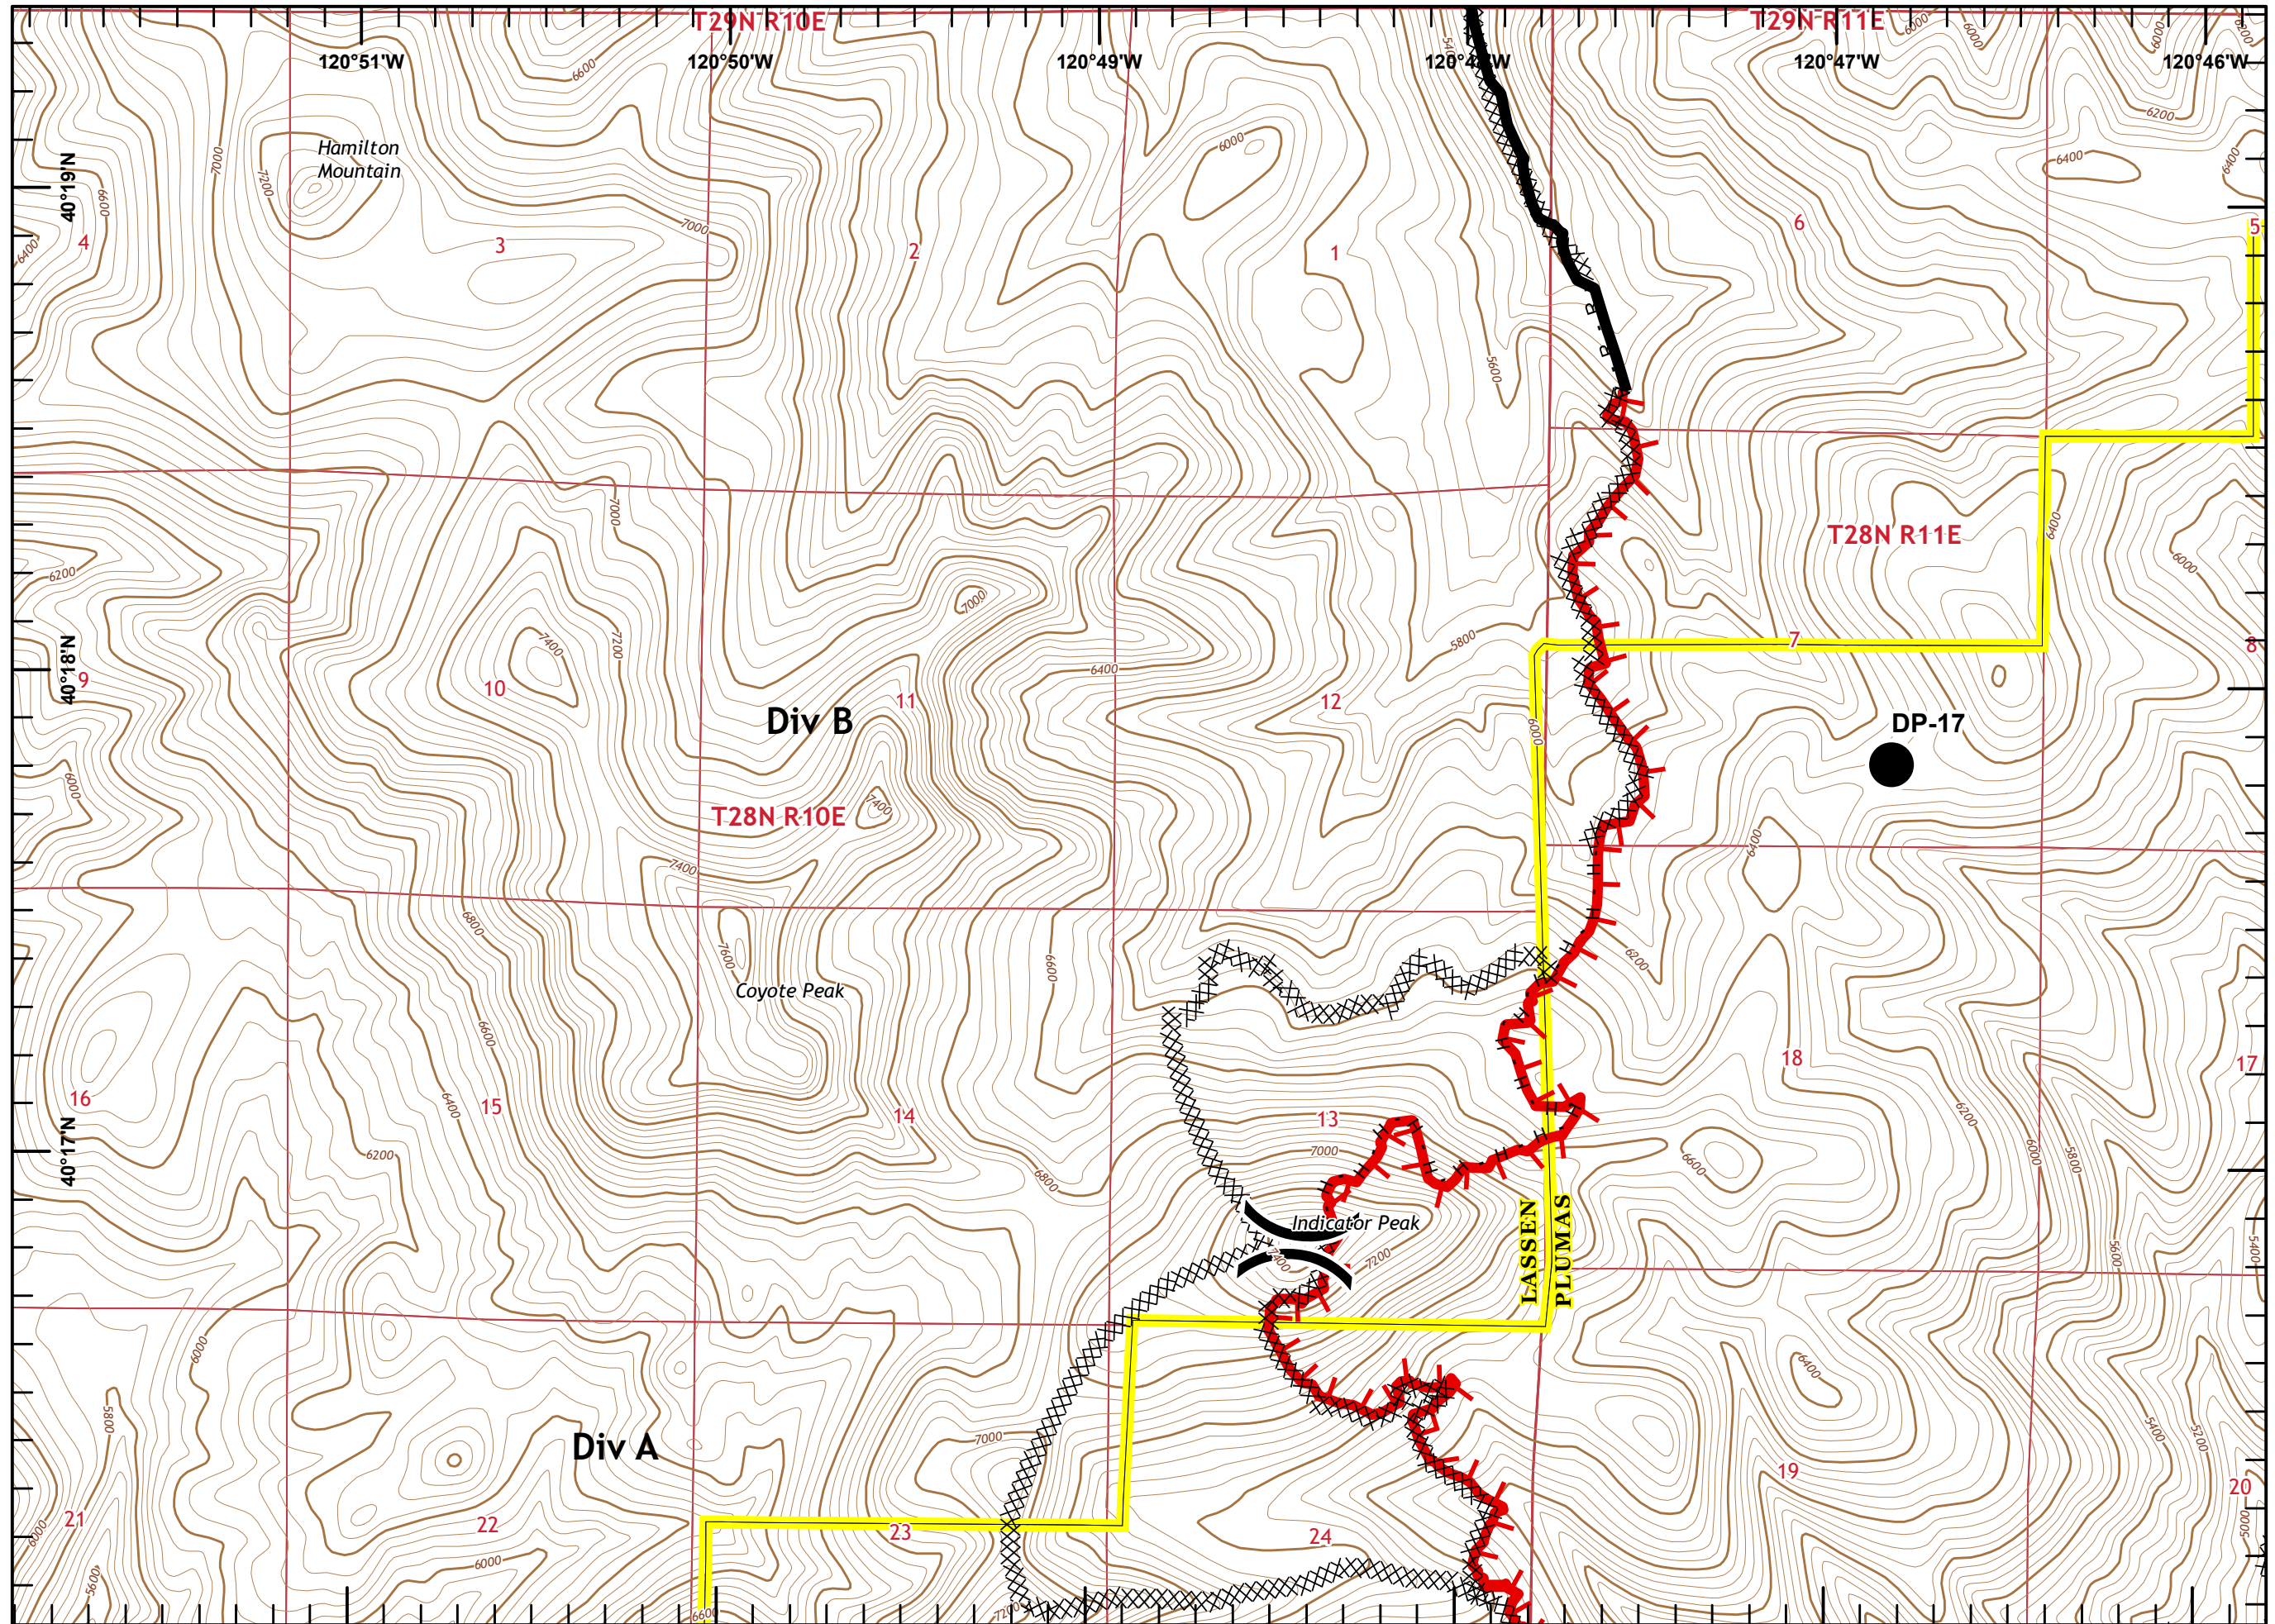

**Sheep Fire**  
**CA-PNF-001299**  
**09/03/2020**

-  Aerial Hazard
-  Dip Site
-  Drop Point
-  Incident Command Post
-  Repeater
-  Safety Zone
-  Water Source
-  Uncontrolled Fire Edge
-  Contained Line
-  Completed Dozer Line
-  H - H Completed Hand Line
-  R - R Road as Completed Line

Sheep Fire  
CA-PNF-001299

Page 1 of 11

- Drop Point
- Ⓜ Water Source
- ⎵ Division Break
- ▬ Uncontrolled Fire Edge
- ▬ Contained Line
- XXXXX Completed Dozer Line

Miles

Sheep Fire  
CA-PNF-001299

Page 2 of 11

● Drop Point

⎵ Division Break

└─┘ Uncontrolled Fire Edge  
— Contained Line  
XXXXX Completed Dozer Line  
H - H Completed Hand Line  
R - R Road as Completed Line

Miles

- Drop Point
- ⊙ Water Source
- ⌌ Branch Break
- ▬ Uncontrolled Fire Edge
- ▬ Contained Line
- XXXXX Completed Dozer Line

Aerial Hazard

Dip Site

Drop Point

Division Break

Uncontrolled Fire Edge

Contained Line

Completed Dozer Line

Miles