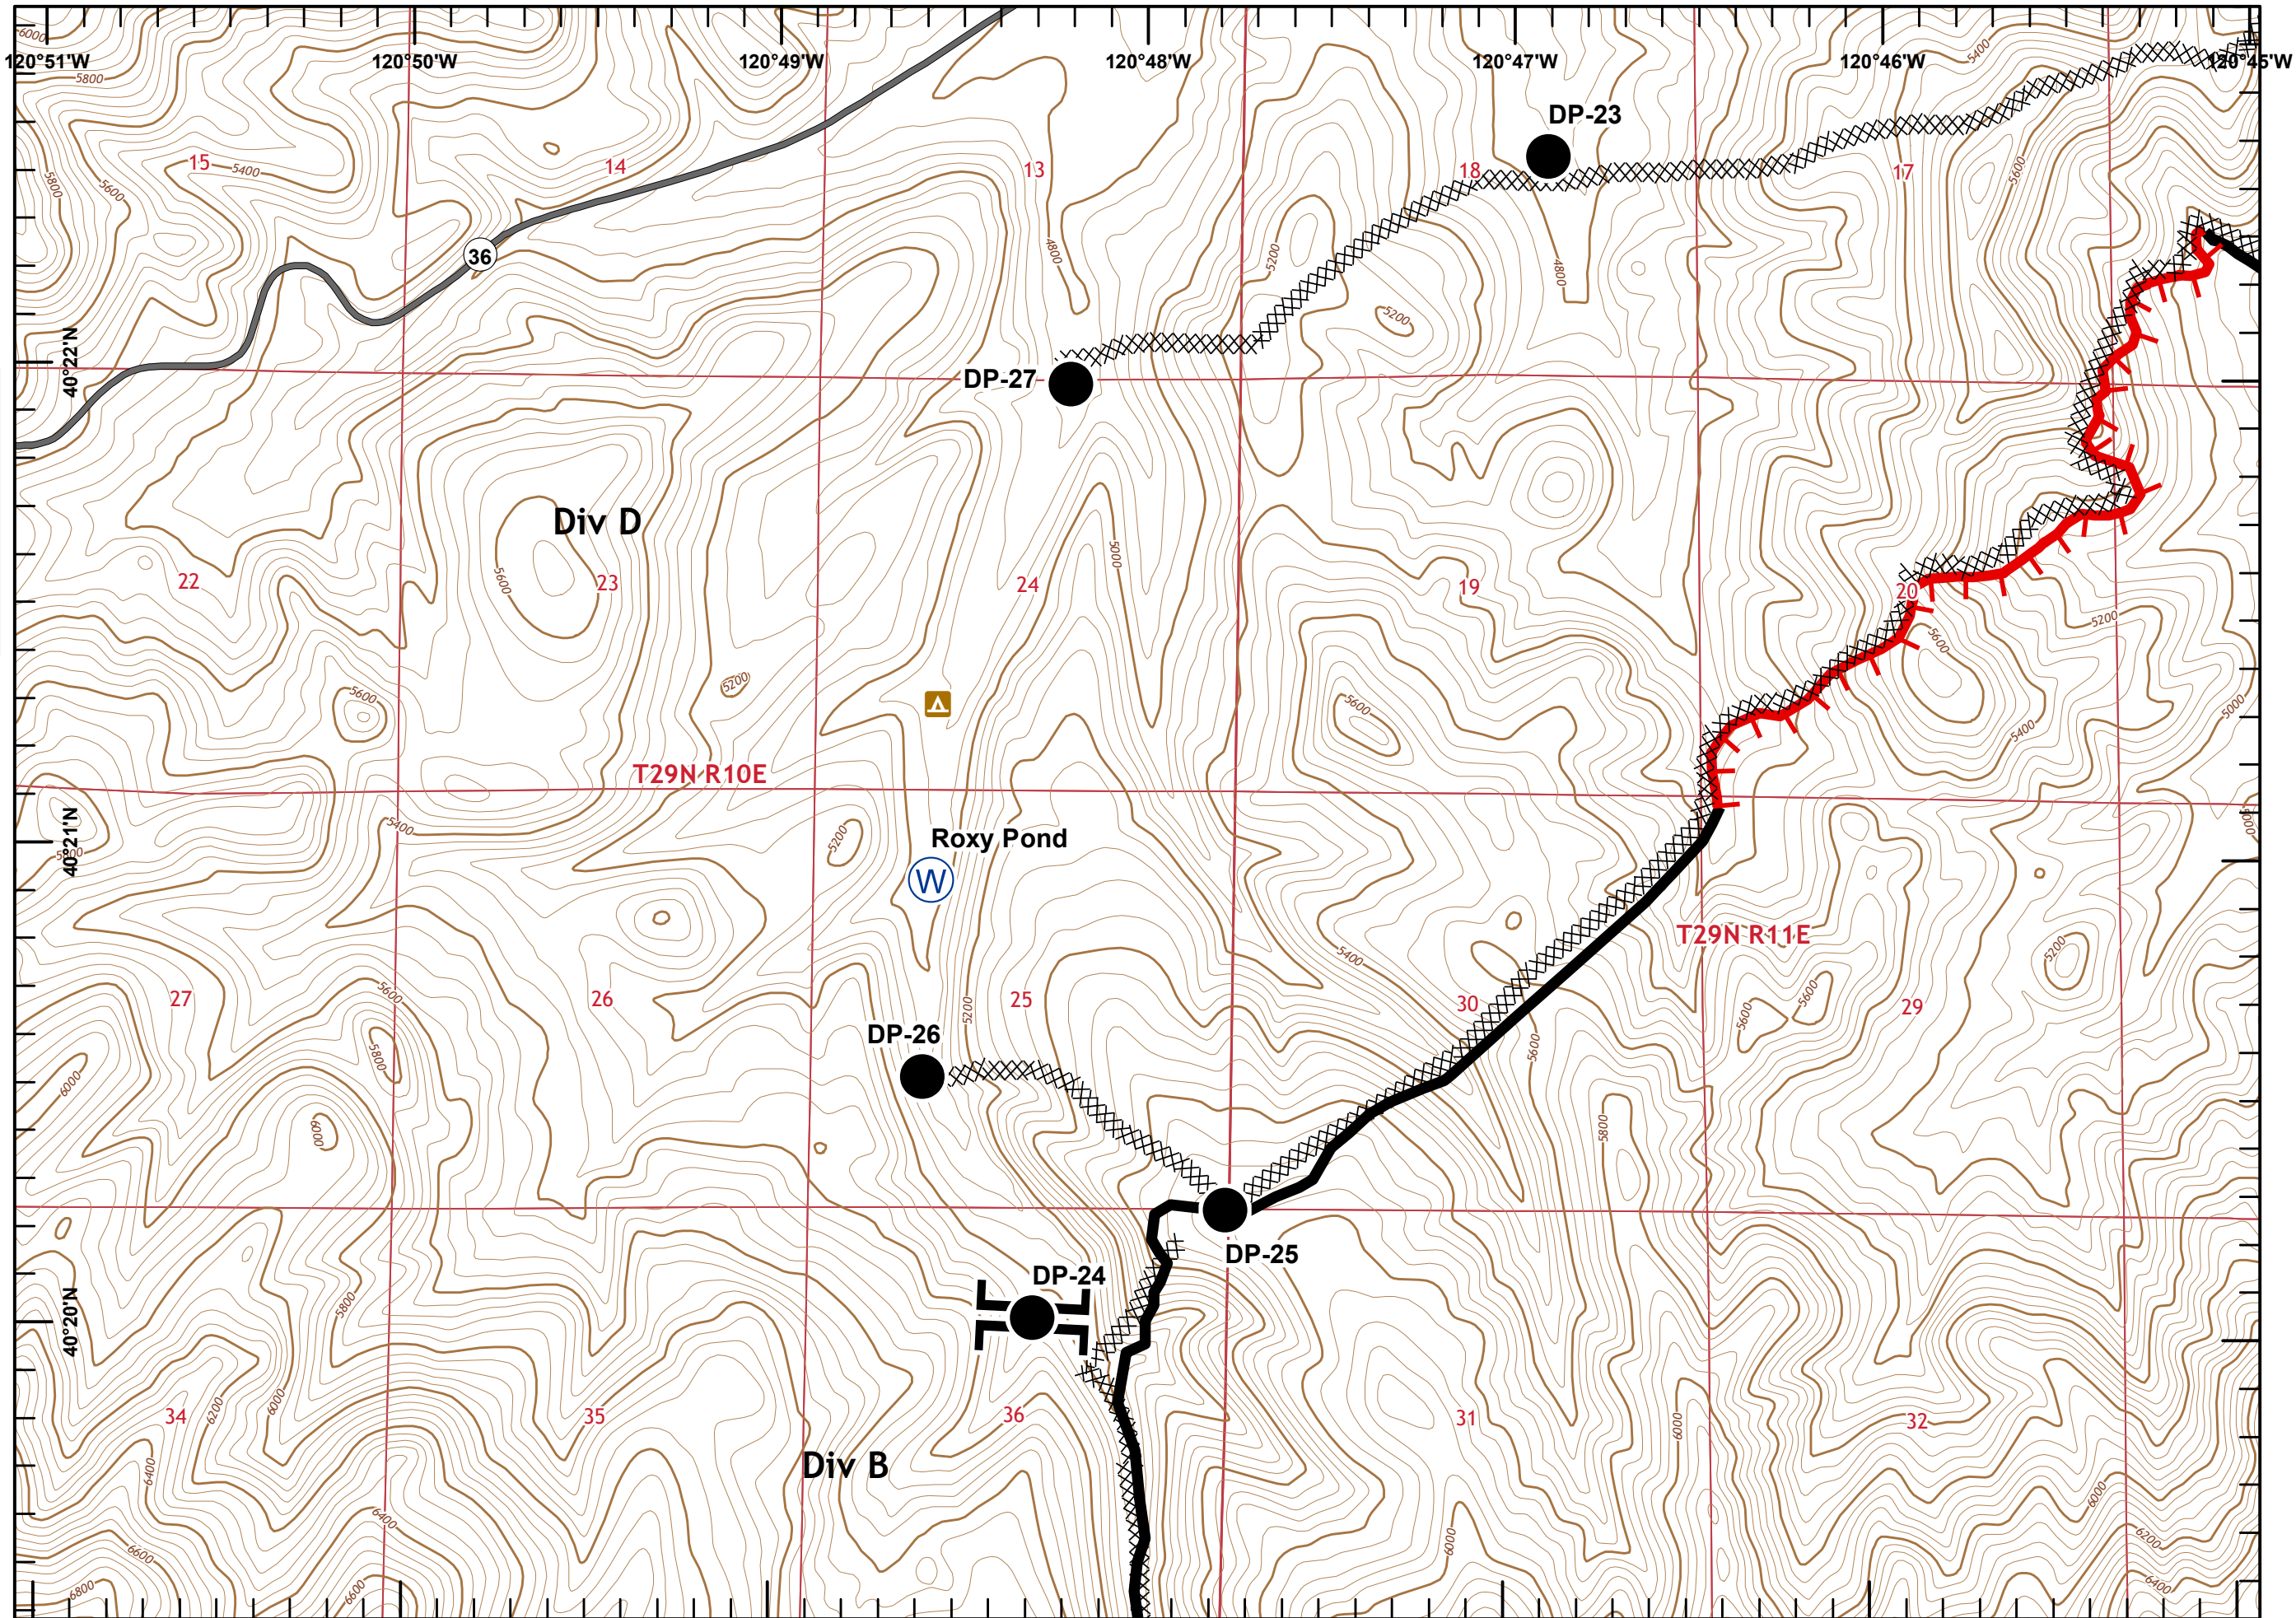

- Drop Point
- ⊙ Water Source
- ⌌ Branch Break
- ▬ Uncontrolled Fire Edge
- ▬ Contained Line
- XXXXX Completed Dozer Line

Miles