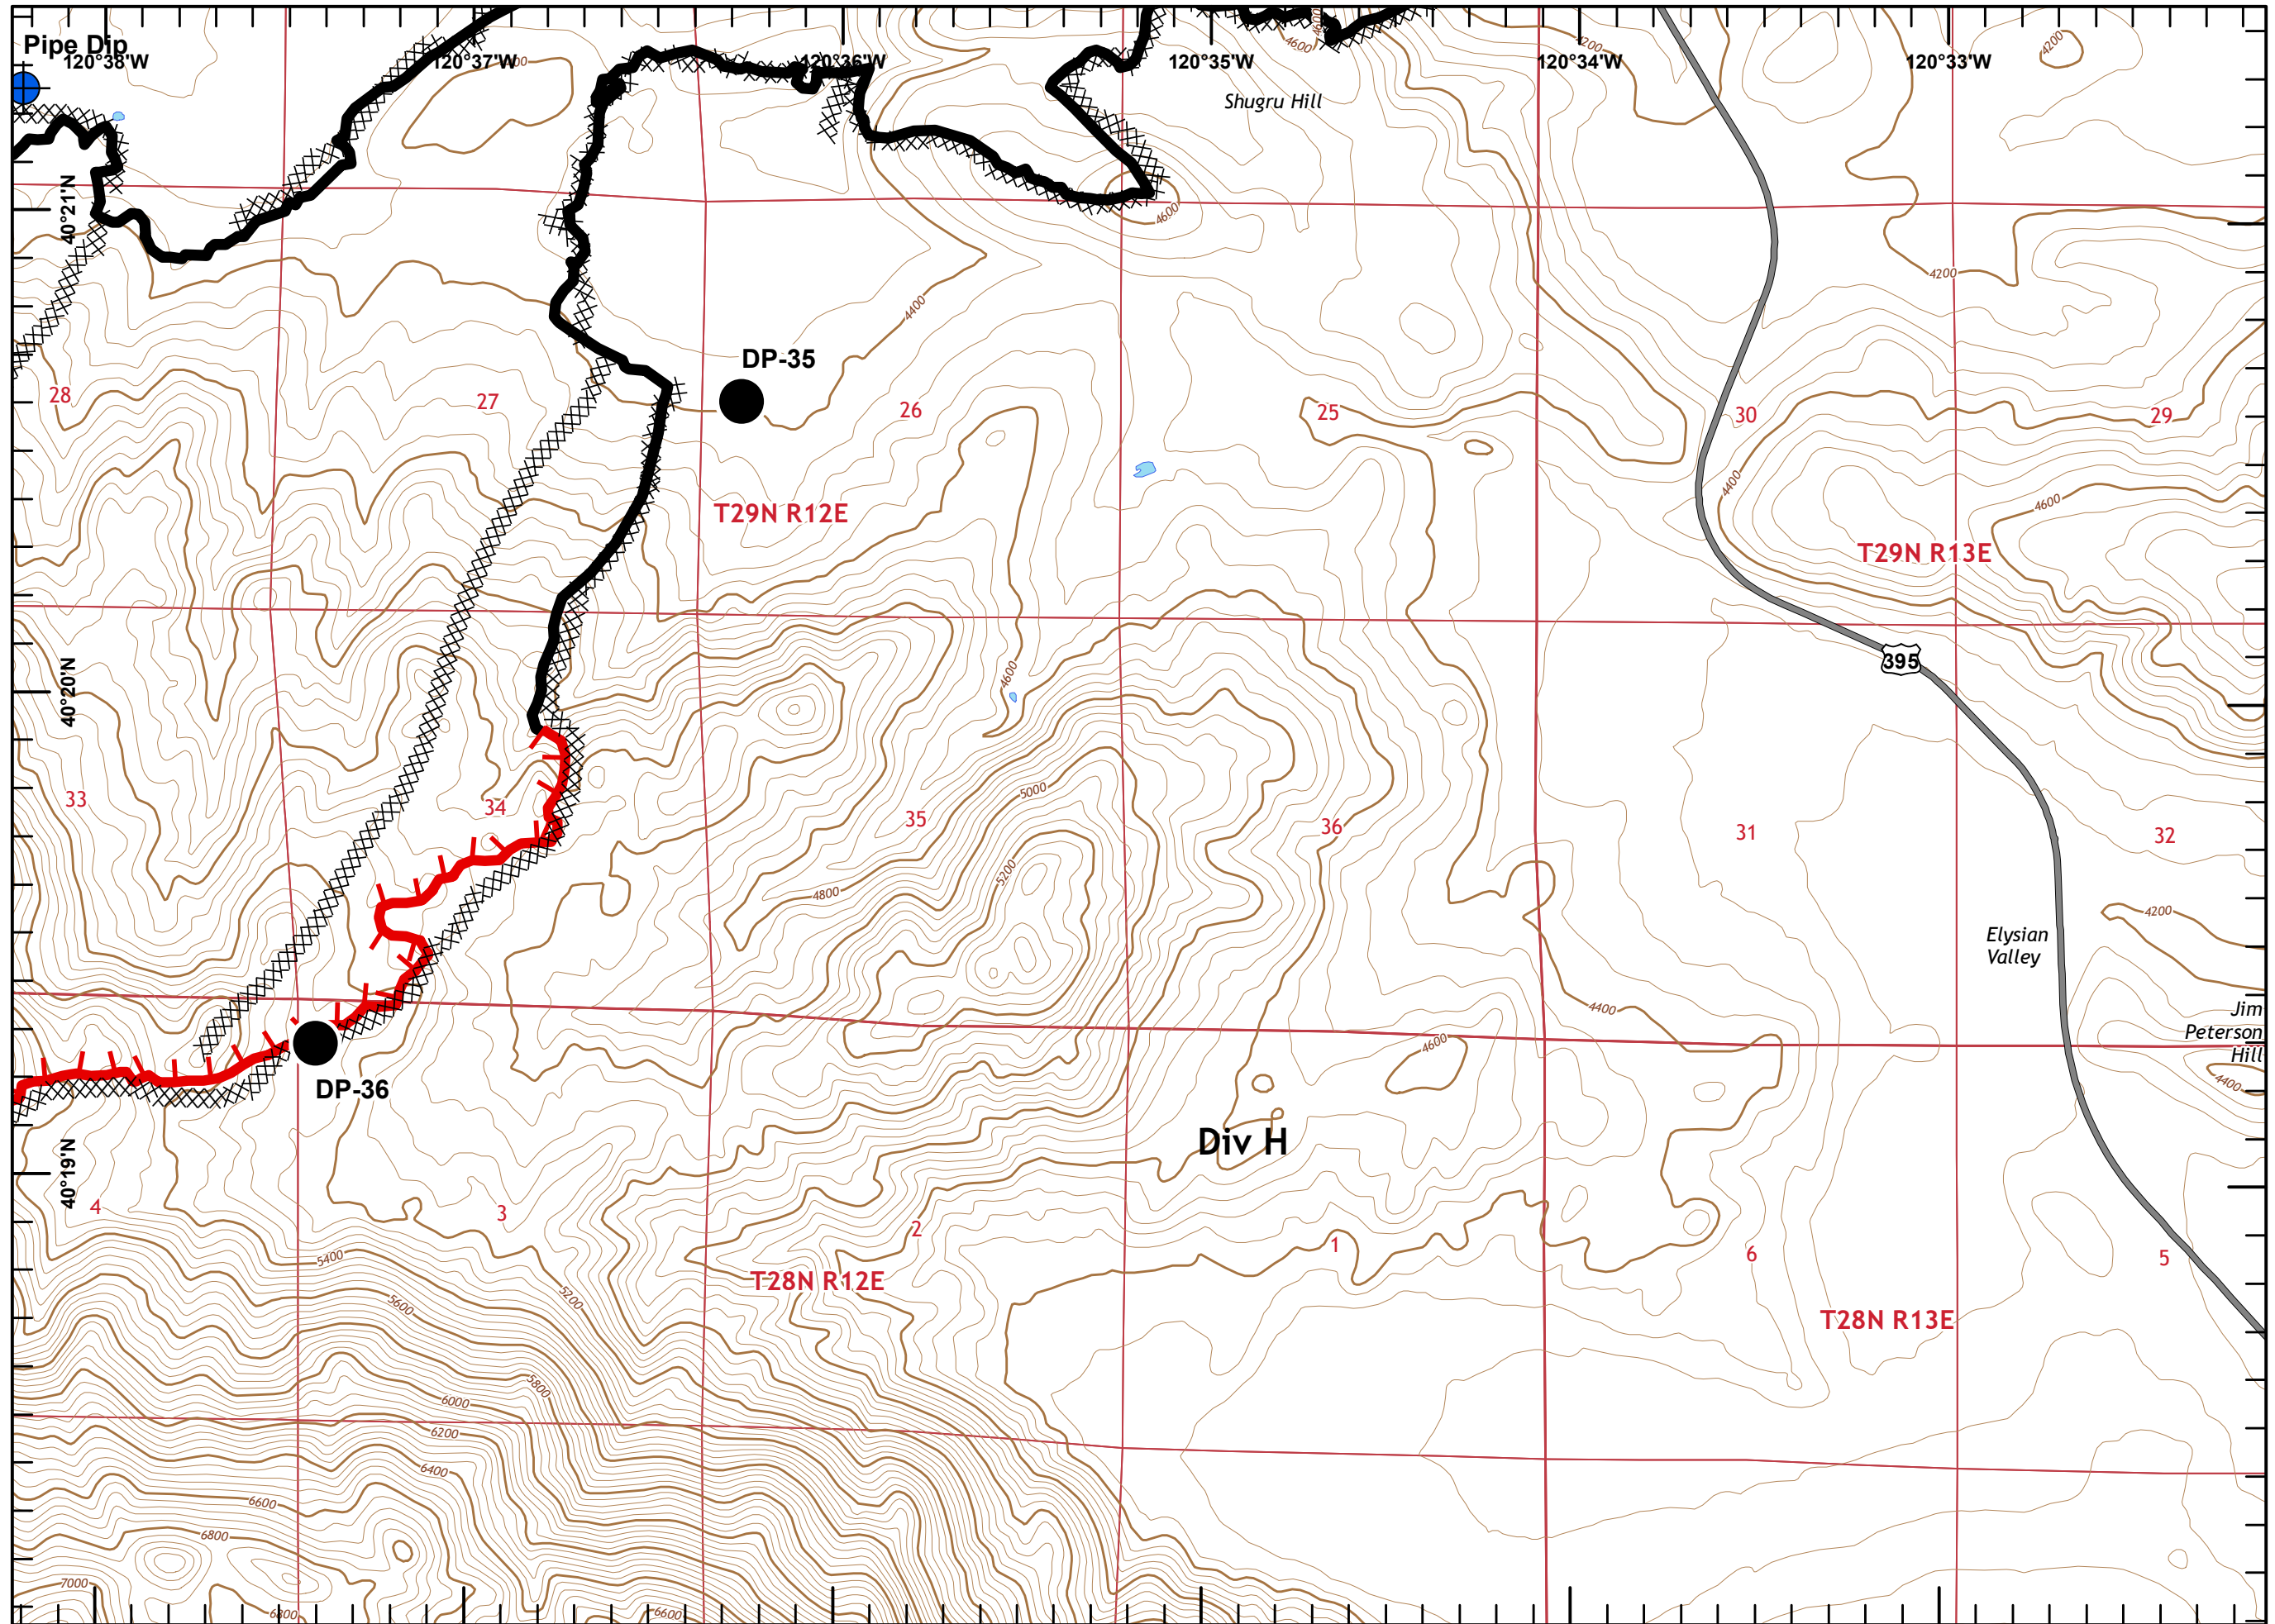

**Sheep Fire**  
**CA-PNF-001299**  
**09/03/2020**

-  Aerial Hazard
-  Dip Site
-  Drop Point
-  Incident Command Post
-  Repeater
-  Safety Zone
-  Water Source
-  Uncontrolled Fire Edge
-  Contained Line
-  Completed Dozer Line
-  H - H Completed Hand Line
-  R - R Road as Completed Line

● Drop Point

⎵ Division Break

└─┘ Uncontrolled Fire Edge  
— Contained Line  
XXXXX Completed Dozer Line  
H - H Completed Hand Line  
R - R Road as Completed Line

Miles

- Drop Point
- ⊙ Water Source
- ⌌ Branch Break
- ▬ Uncontrolled Fire Edge
- ▬ Contained Line
- XXXXX Completed Dozer Line

Aerial Hazard

Dip Site

Drop Point

Division Break

Uncontrolled Fire Edge

Contained Line

Completed Dozer Line

Miles

Sheep Fire  
CA-PNF-001299

Page 8 of 11

- Dip Site
- Drop Point
- Uncontrolled Fire Edge
- Contained Line
- Completed Dozer Line

Miles

Sheep Fire  
CA-PNF-001299

Page 9 of 11

- Drop Point
- ▲ Safety Zone
- I Branch Break
- ▬ Uncontrolled Fire Edge
- ▬ Contained Line
- XXXXX Completed Dozer Line
- H · H Completed Hand Line