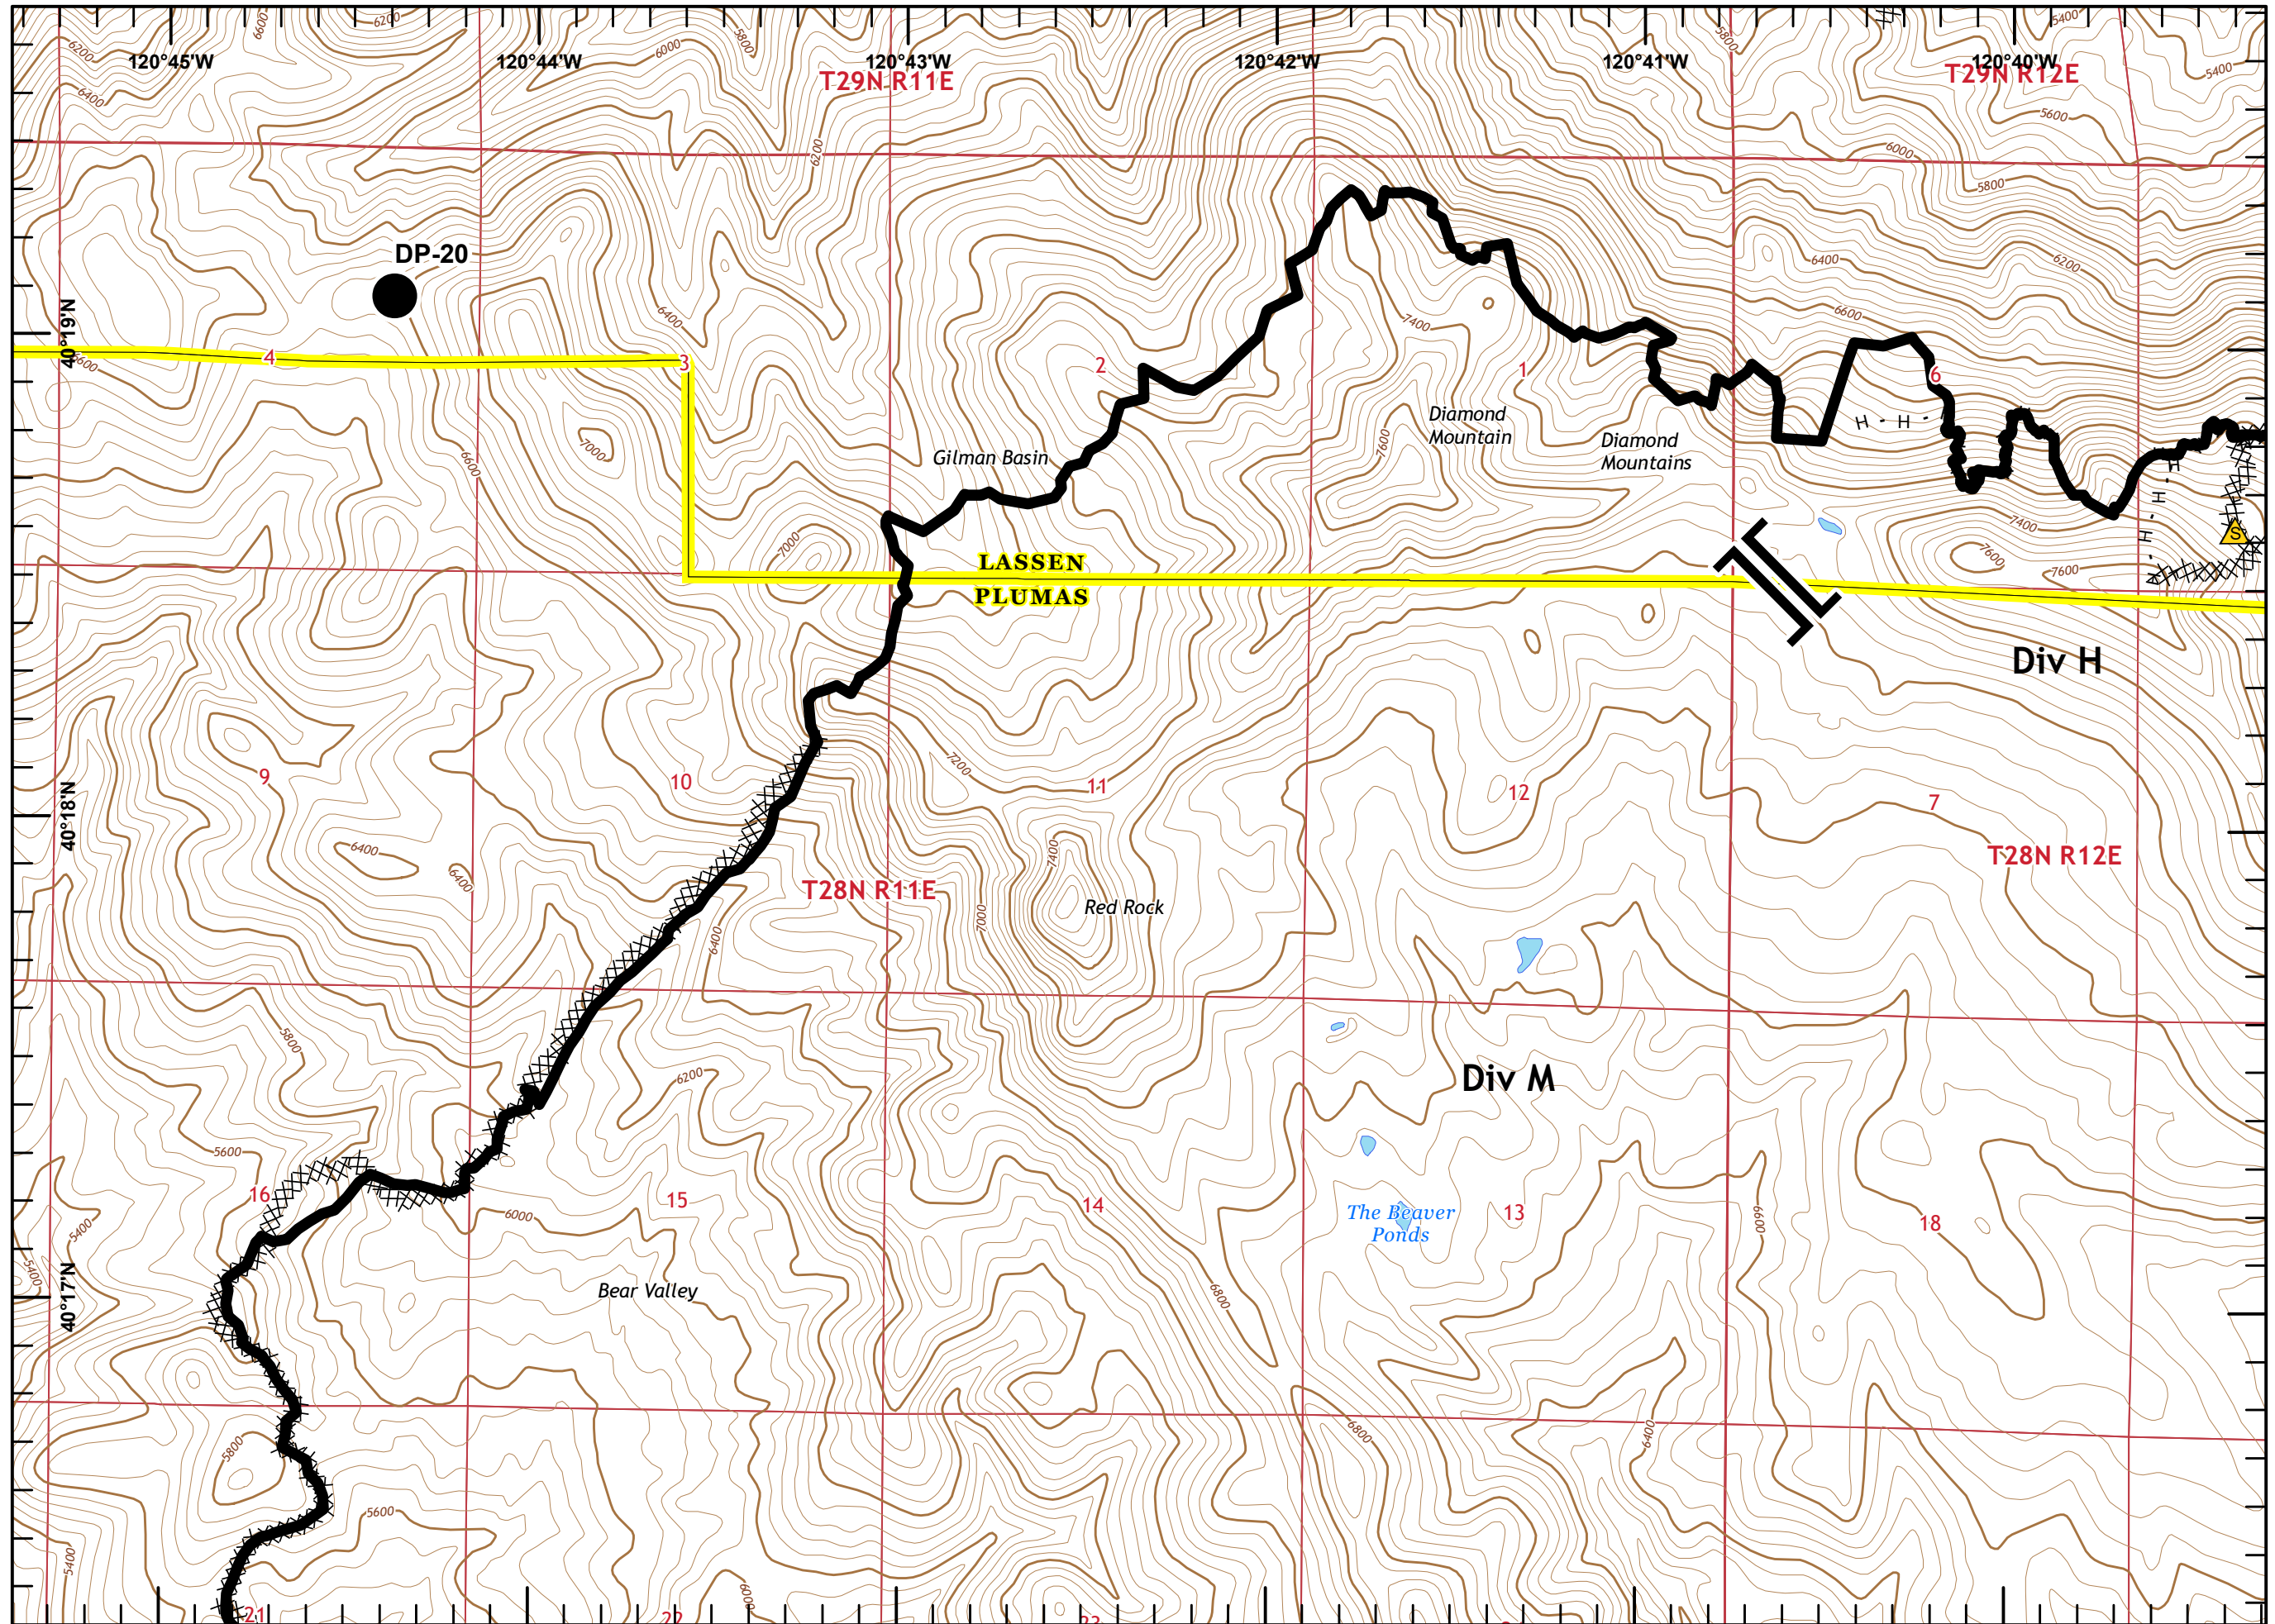

**Sheep Fire**  
**CA-PNF-001299**  
**09/03/2020**

-  Aerial Hazard
-  Dip Site
-  Drop Point
-  Incident Command Post
-  Repeater
-  Safety Zone
-  Water Source
-  Uncontrolled Fire Edge
-  Contained Line
-  Completed Dozer Line
-  H - H Completed Hand Line
-  R - R Road as Completed Line

● Drop Point

⎵ Division Break

└─┘ Uncontrolled Fire Edge  
— Contained Line  
XXXXX Completed Dozer Line  
H - H Completed Hand Line  
R - R Road as Completed Line

Miles

- Drop Point
- ⊙ Water Source
- ⌌ Branch Break
- ▬ Uncontrolled Fire Edge
- ▬ Contained Line
- XXXXX Completed Dozer Line

Aerial Hazard

Dip Site

Drop Point

Division Break

Uncontrolled Fire Edge

Contained Line

Completed Dozer Line

Miles

Miles

Sheep Fire  
CA-PNF-001299

Page 10 of 11

-  Drop Point
-  Safety Zone
-  Branch Break
-  Contained Line
-  Completed Dozer Line
-  Completed Hand Line

Miles

Sheep Fire  
CA-PNF-001299

Page 11 of 11

- Drop Point
- Ⓜ Water Source
- ⎐ Division Break
- ▬ Uncontrolled Fire Edge
- ▬ Contained Line
- XXXXX Completed Dozer Line