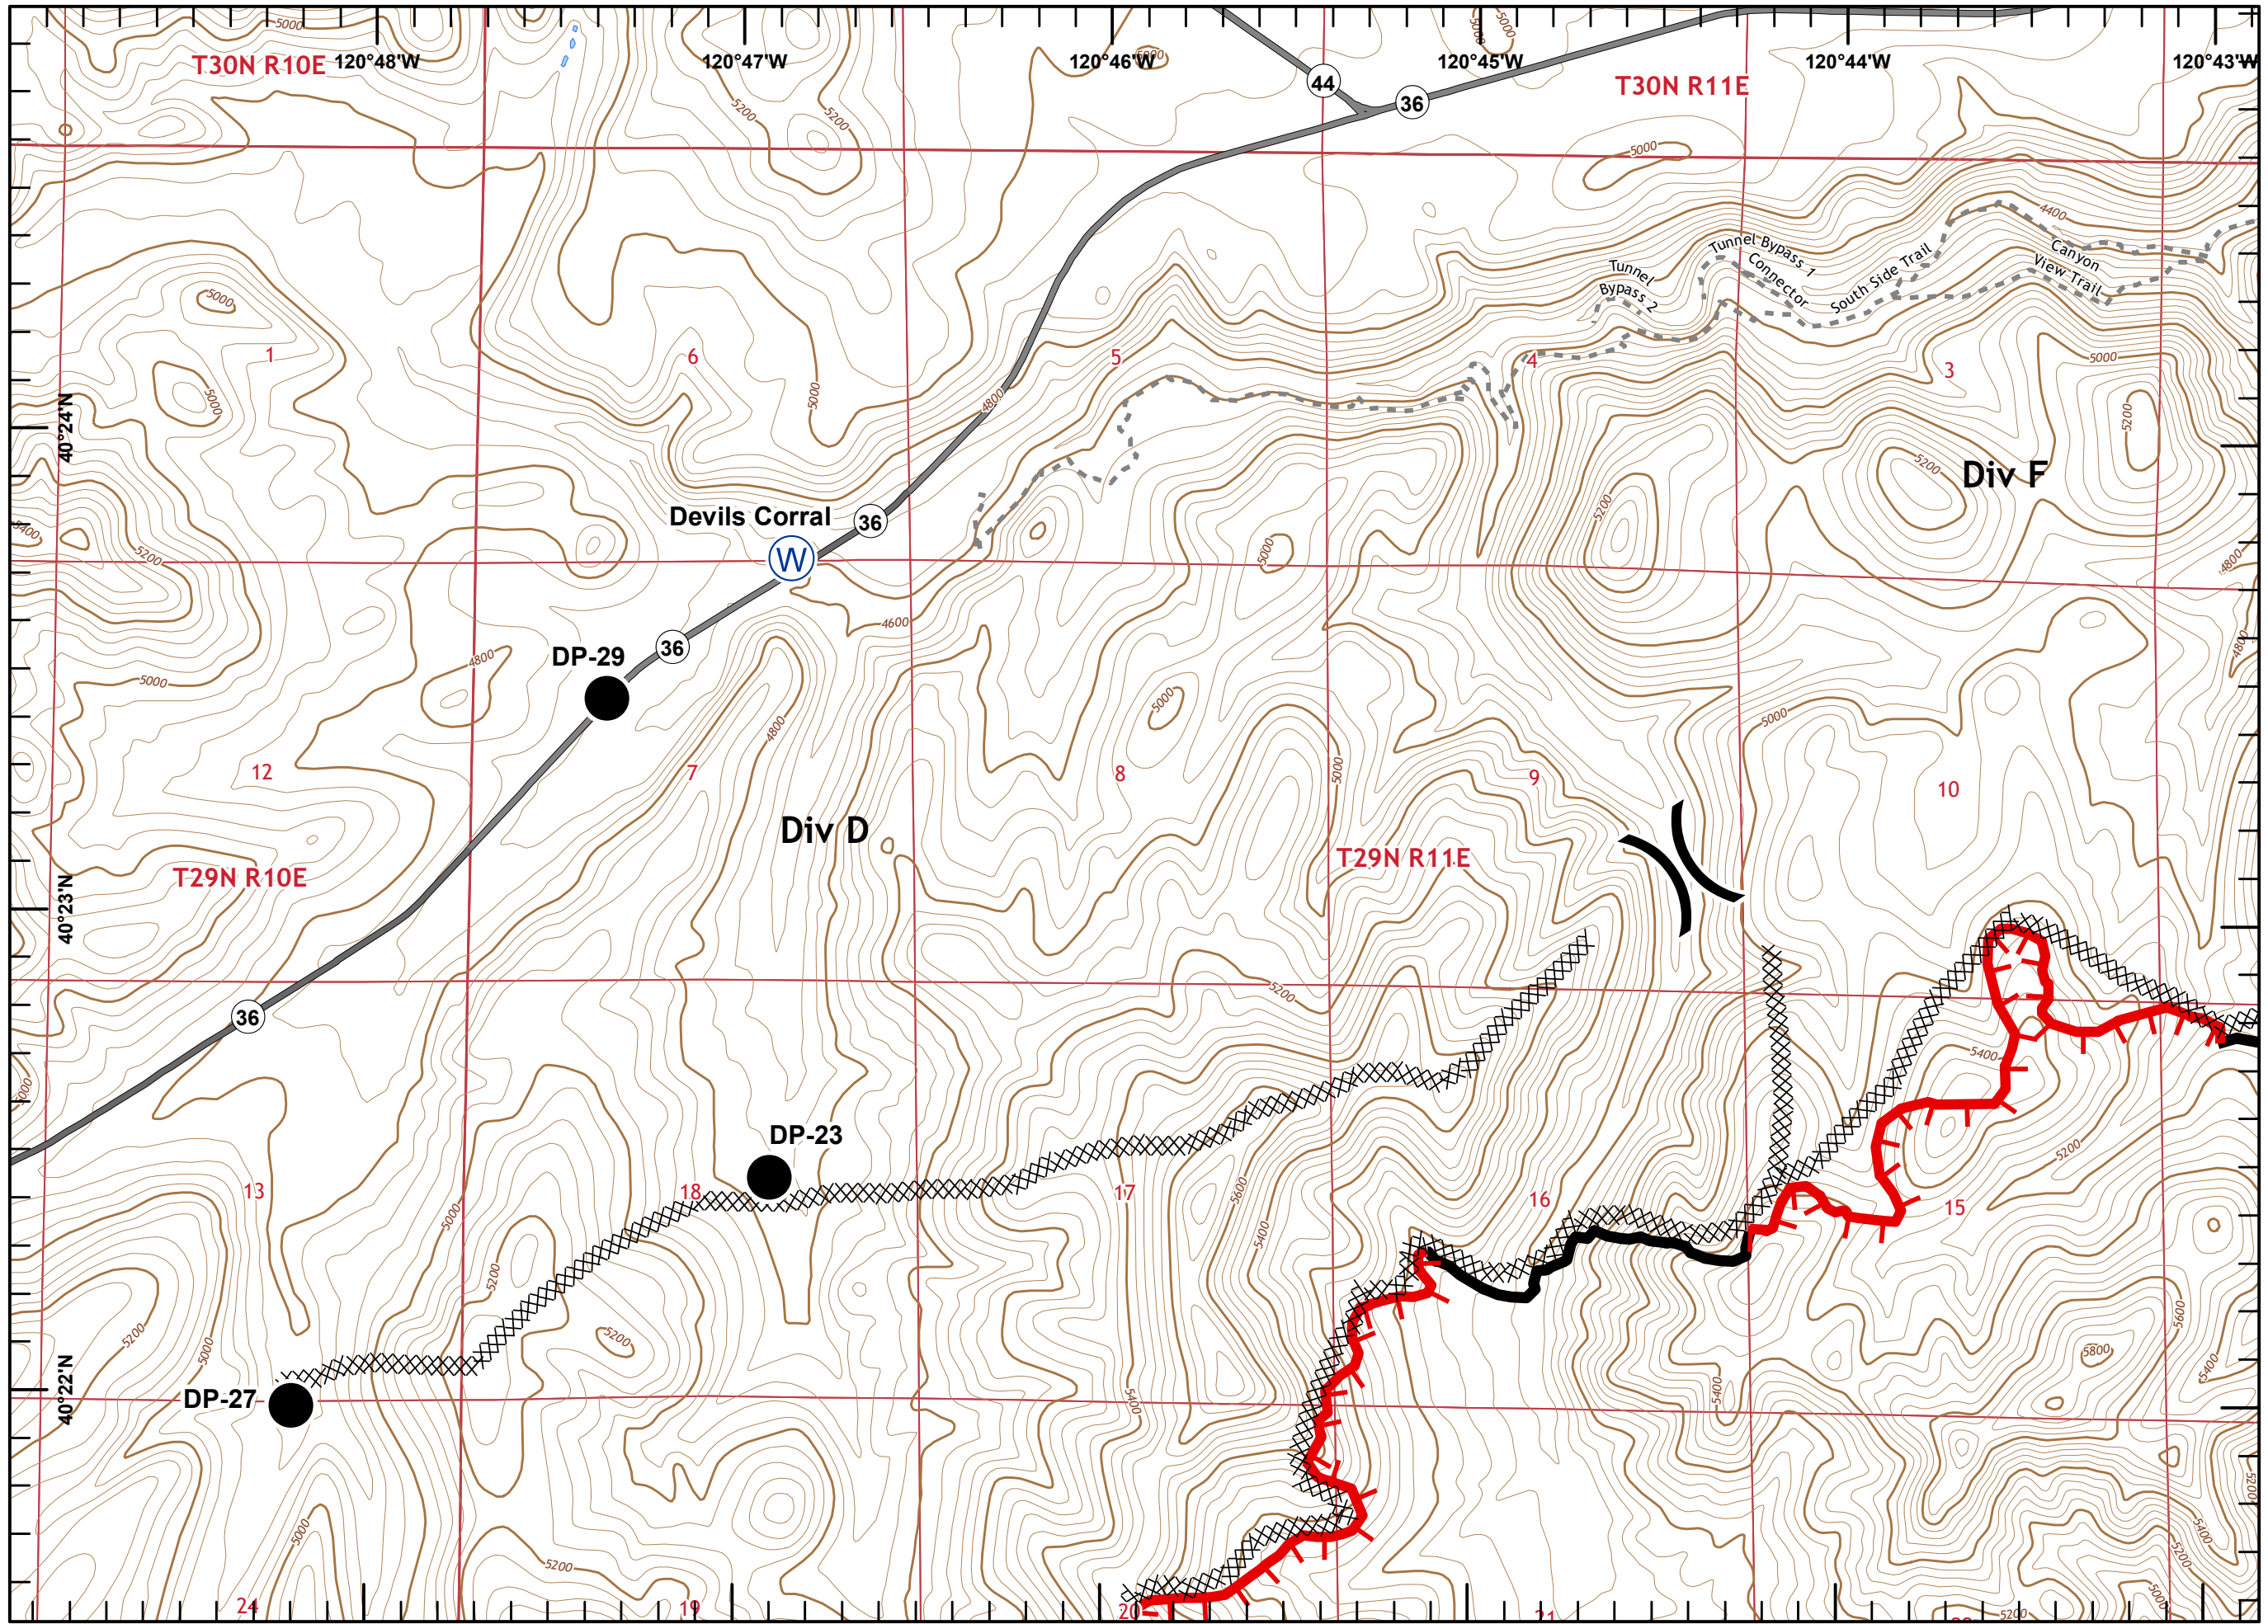

**Sheep Fire**  
**CA-PNF-001299**  
**09/03/2020**

-  Aerial Hazard
-  Dip Site
-  Drop Point
-  Incident Command Post
-  Repeater
-  Safety Zone
-  Water Source
-  Uncontrolled Fire Edge
-  Contained Line
-  Completed Dozer Line
-  H - H Completed Hand Line
-  R - R Road as Completed Line

● Drop Point

⎵ Division Break

└─┘ Uncontrolled Fire Edge  
— Contained Line  
XXXXX Completed Dozer Line  
H - H Completed Hand Line  
R - R Road as Completed Line

Miles

- Drop Point
- ⊙ Water Source
- ⌌ Branch Break
- ▬ Uncontrolled Fire Edge
- ▬ Contained Line
- XXXXX Completed Dozer Line

Miles

- Drop Point
- Ⓜ Water Source
- ⎵ Division Break
- ▬ Uncontrolled Fire Edge
- ▬ Contained Line
- XXXXX Completed Dozer Line

Miles

Sheep Fire  
CA-PNF-001299

Page 5 of 11

Sheep Fire  
CA-PNF-001299

Page 6 of 11

Aerial Hazard

Dip Site

Drop Point

Division Break

Uncontrolled Fire Edge

Contained Line

Completed Dozer Line

Miles