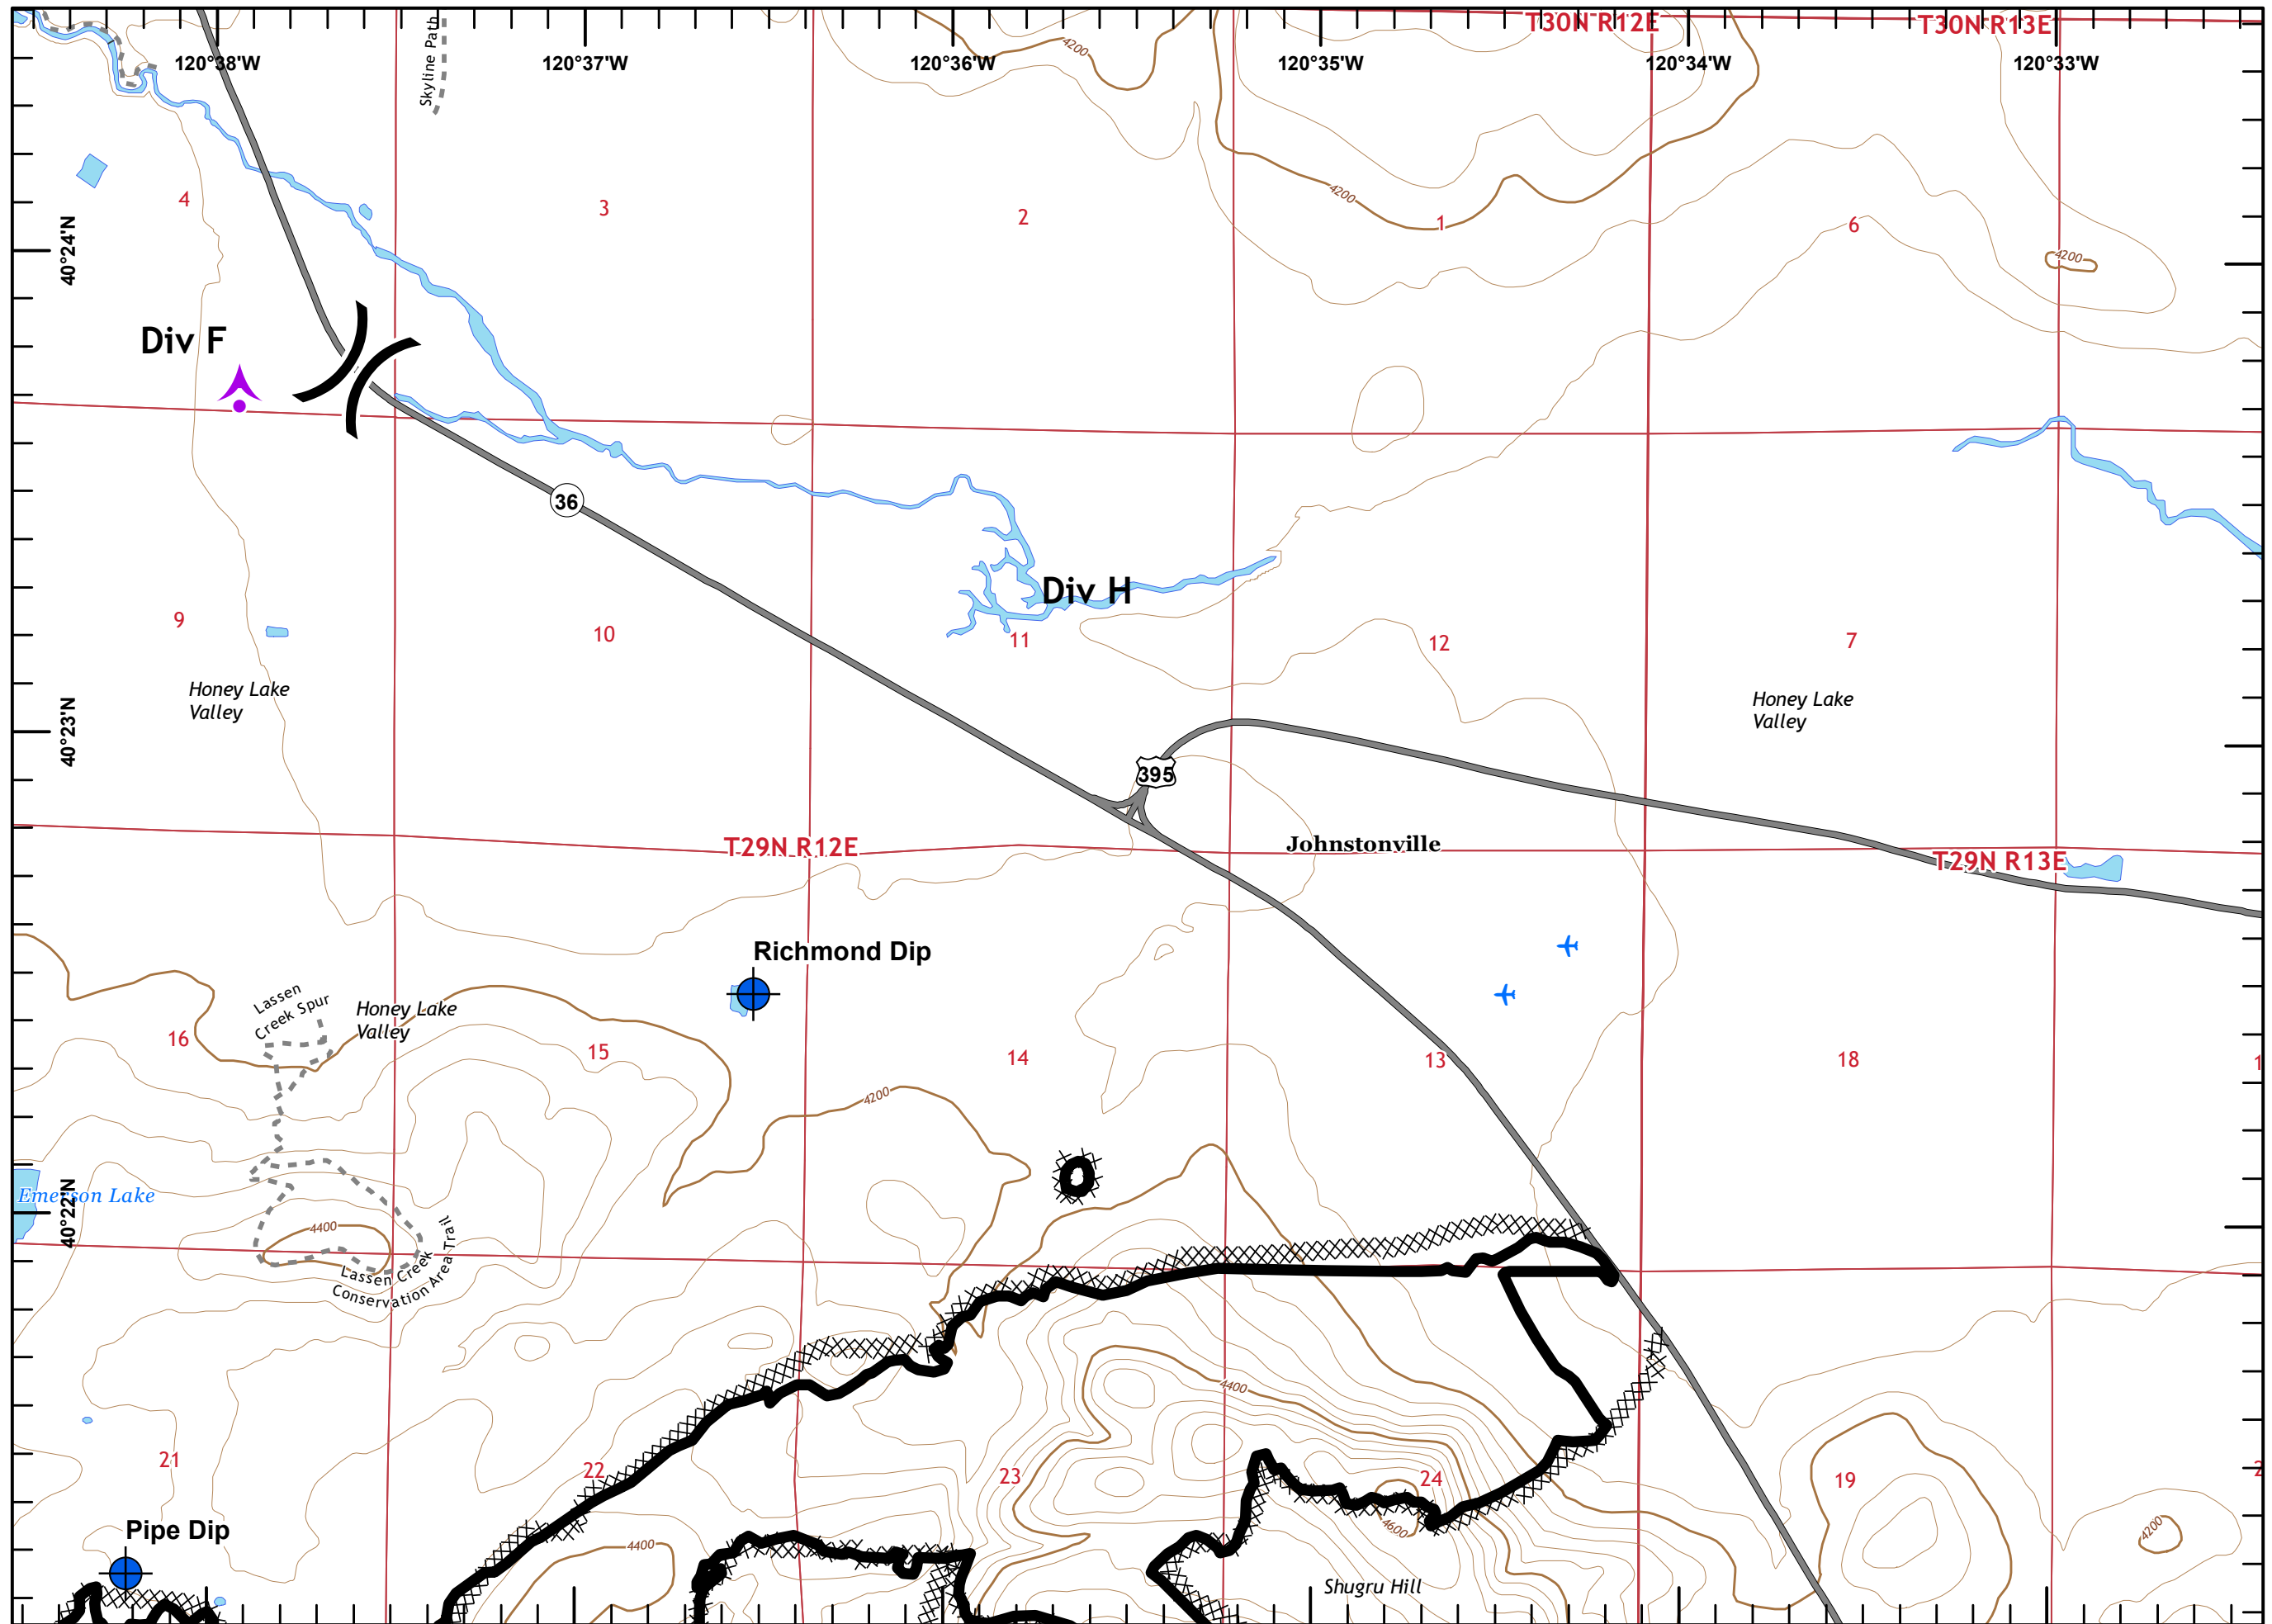

**Sheep Fire**  
**CA-PNF-001299**  
**09/03/2020**

-  Aerial Hazard
-  Dip Site
-  Drop Point
-  Incident Command Post
-  Repeater
-  Safety Zone
-  Water Source
-  Uncontrolled Fire Edge
-  Contained Line
-  Completed Dozer Line
-  H - H Completed Hand Line
-  R - R Road as Completed Line

● Drop Point

⎵ Division Break

└─┘ Uncontrolled Fire Edge  
— Contained Line  
XXXXX Completed Dozer Line  
H - H Completed Hand Line  
R - R Road as Completed Line

Miles

- Drop Point
- ⊙ Water Source
- ⌌ Branch Break
- ▬ Uncontrolled Fire Edge
- ▬ Contained Line
- XXXXX Completed Dozer Line

Aerial Hazard

Dip Site

Drop Point

Division Break

Uncontrolled Fire Edge

Contained Line

Completed Dozer Line

Miles

# Sheep Fire CA-PNF-001299

Page 7 of 11

Aerial Hazard

Dip Site

Division Break

Contained Line

Completed Dozer Line

Miles