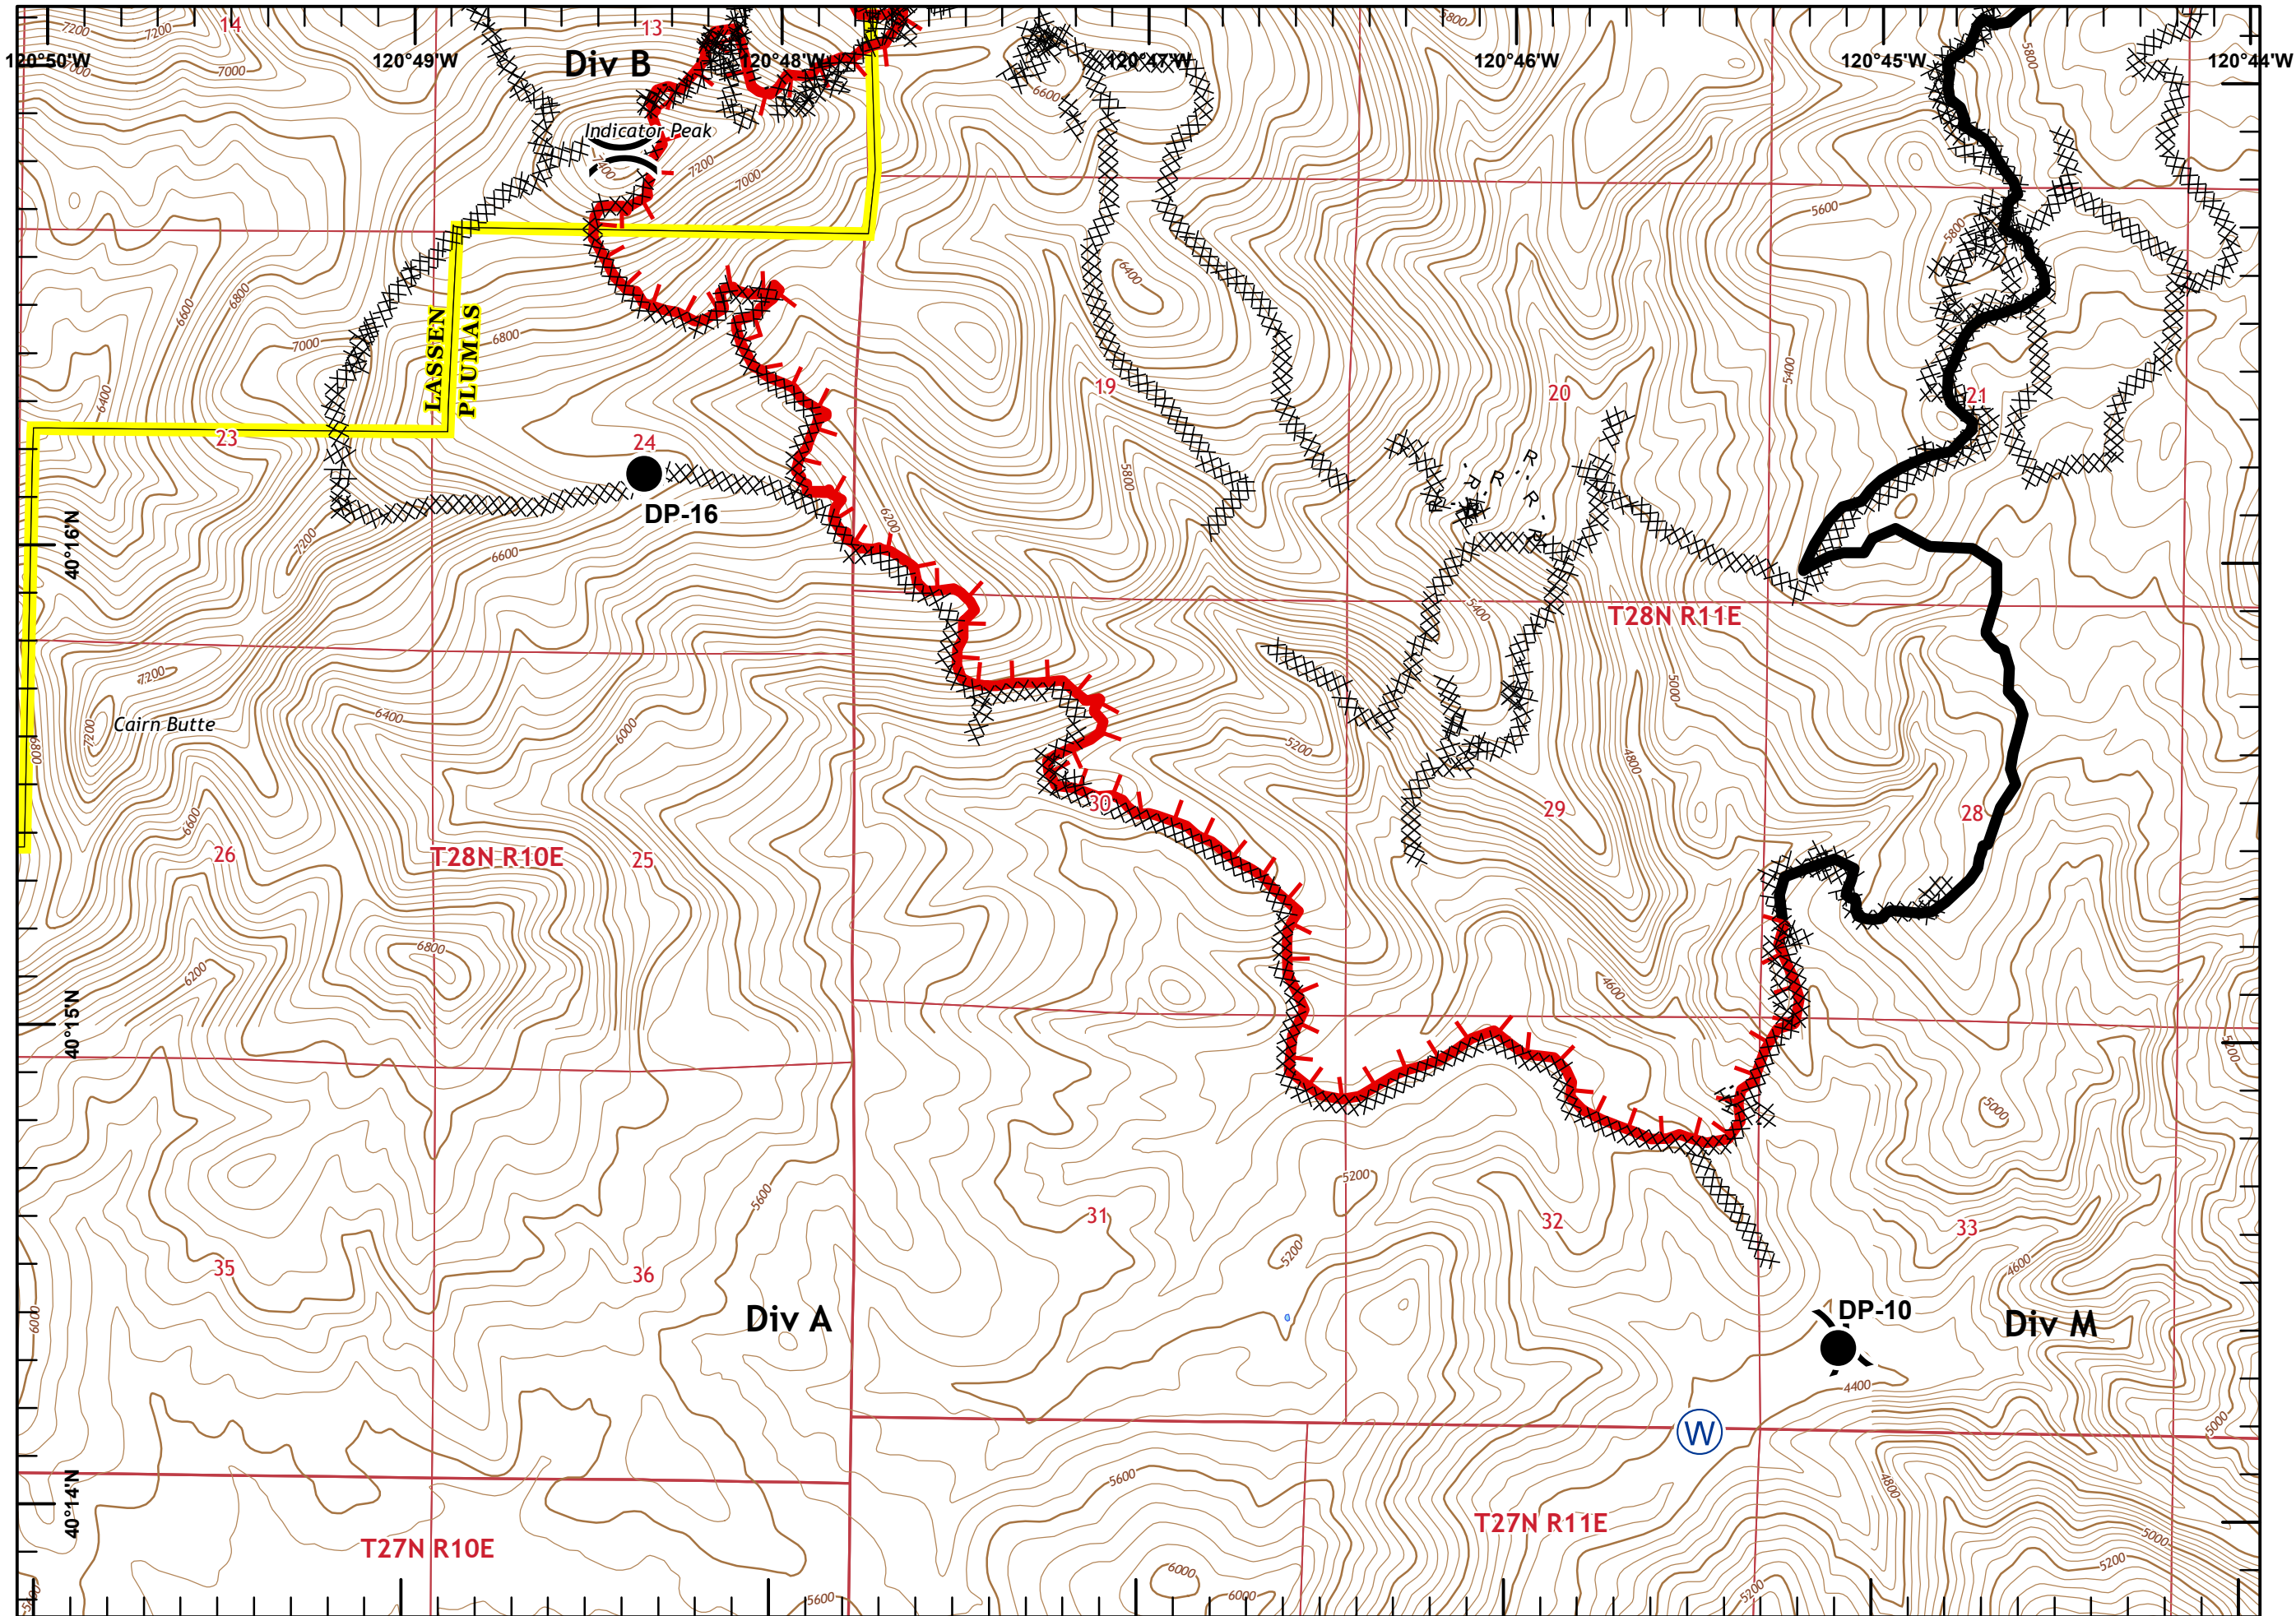

Sheep Fire
CA-PNF-001299
09/07/2020

- Aerial Hazard
- Dip Site
- Drop Point
- Incident Command Post
- Repeater
- Safety Zone
- Water Source
- Uncontrolled Fire Edge
- Contained Line
- Completed Dozer Line
- H - H Completed Hand Line
- R - R Road as Completed Line

Sheep Fire
CA-PNF-001299

Page 1 of 10

- Drop Point
- Ⓜ Water Source
- ⌋ Division Break
- ▬ Uncontrolled Fire Edge
- ▬ Contained Line
- XXXXX Completed Dozer Line
- H · H Completed Hand Line
- R · R Road as Completed Line

Miles

Sheep Fire
CA-PNF-001299

Page 2 of 10

- Drop Point
-) Division Break
- [[Branch Break
- ┌ Uncontrolled Fire Edge
- Contained Line
- XXXXX Completed Dozer Line
- H · H Completed Hand Line
- R · R Road as Completed Line

- Drop Point
- Ⓜ Water Source
-) Division Break
- Contained Line
- XXXXX Completed Dozer Line
- R · R Road as Completed Line

Miles

Sheep Fire
CA-PNF-001299

Page 5 of 10

- Drop Point
-) Division Break
- Contained Line
- XXXXX Completed Dozer Line