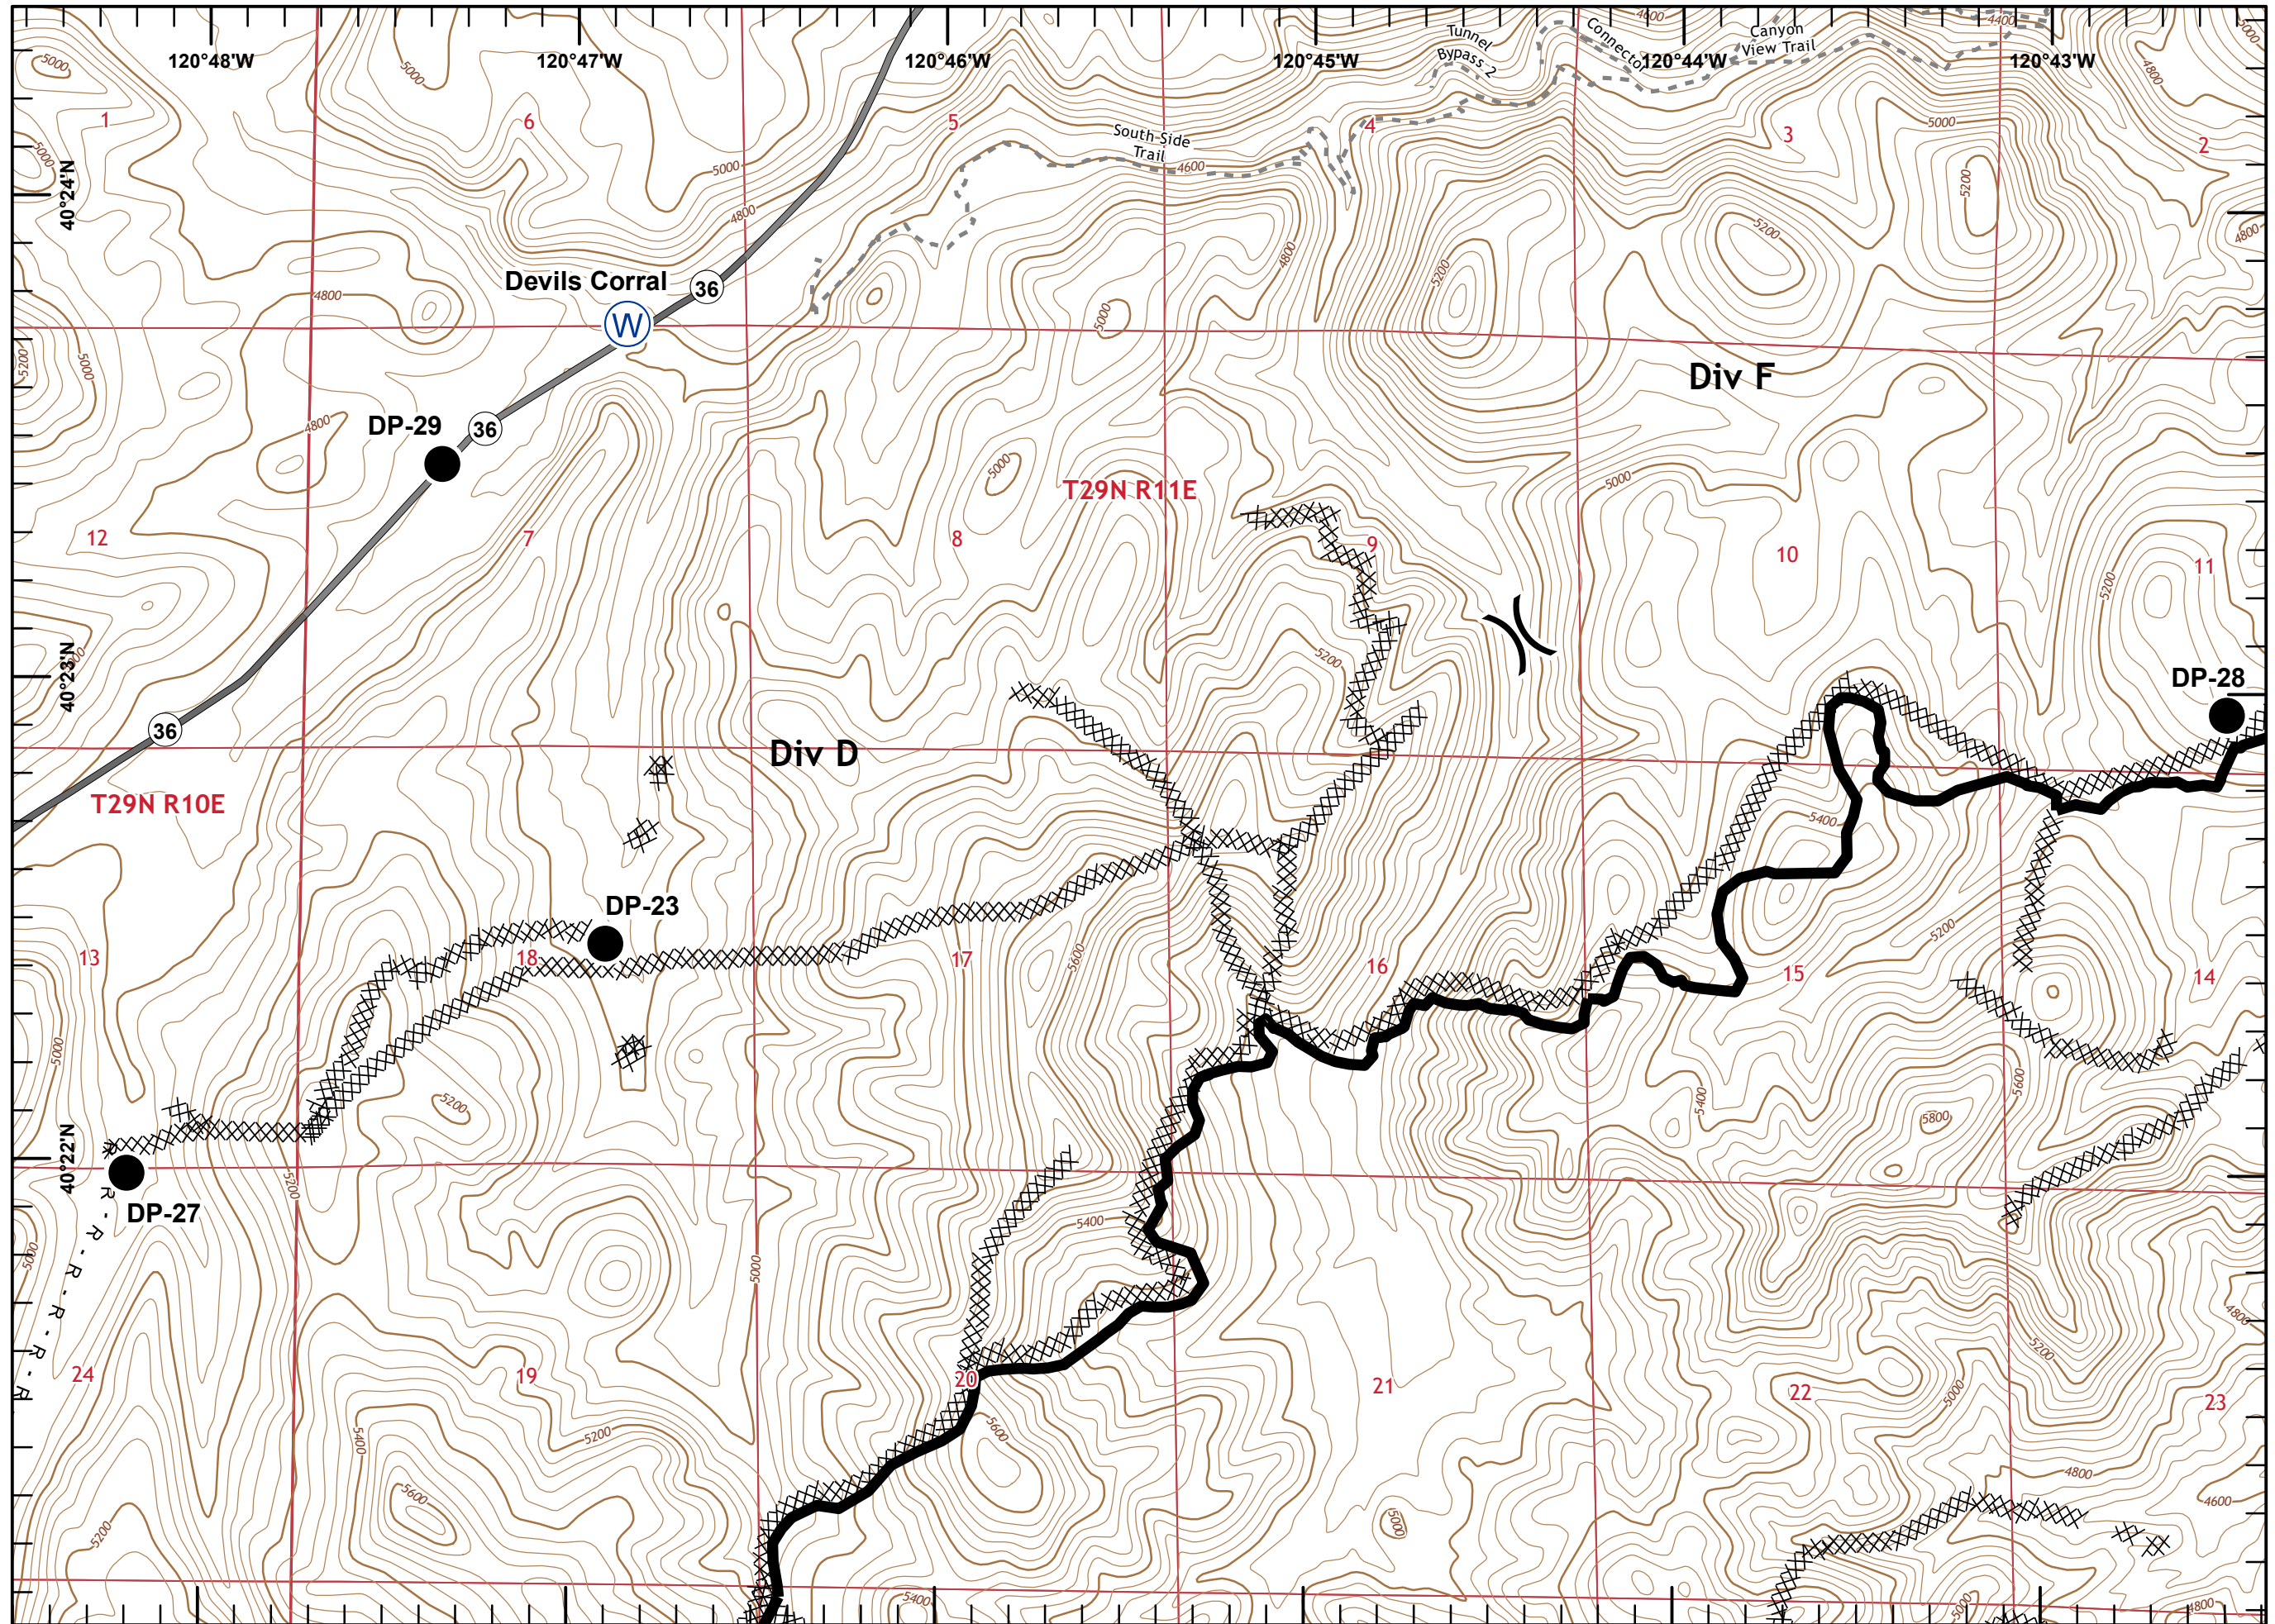

Sheep Fire
CA-PNF-001299
09/07/2020

- Aerial Hazard
- Dip Site
- Drop Point
- Incident Command Post
- Repeater
- Safety Zone
- Water Source
- Uncontrolled Fire Edge
- Contained Line
- Completed Dozer Line
- H - H Completed Hand Line
- R - R Road as Completed Line

Sheep Fire
CA-PNF-001299

Page 1 of 10

- Drop Point
- Ⓜ Water Source
- ⌋ Division Break
- ▬ Uncontrolled Fire Edge
- ▬ Contained Line
- XXXXX Completed Dozer Line
- H · H Completed Hand Line
- R · R Road as Completed Line

Miles

Sheep Fire
CA-PNF-001299

Page 3 of 10

- Drop Point
- Ⓜ Water Source
- || Branch Break
- Contained Line
- XXXXX Completed Dozer Line
- R · R Road as Completed Line

Miles

Sheep Fire
CA-PNF-001299

Page 4 of 10

- Drop Point
- Ⓜ Water Source
-) Division Break
- Contained Line
- XXXXX Completed Dozer Line
- R · R Road as Completed Line

Miles

Sheep Fire
CA-PNF-001299

Page 5 of 10

- Drop Point
-) Division Break
- Contained Line
- XXXXX Completed Dozer Line