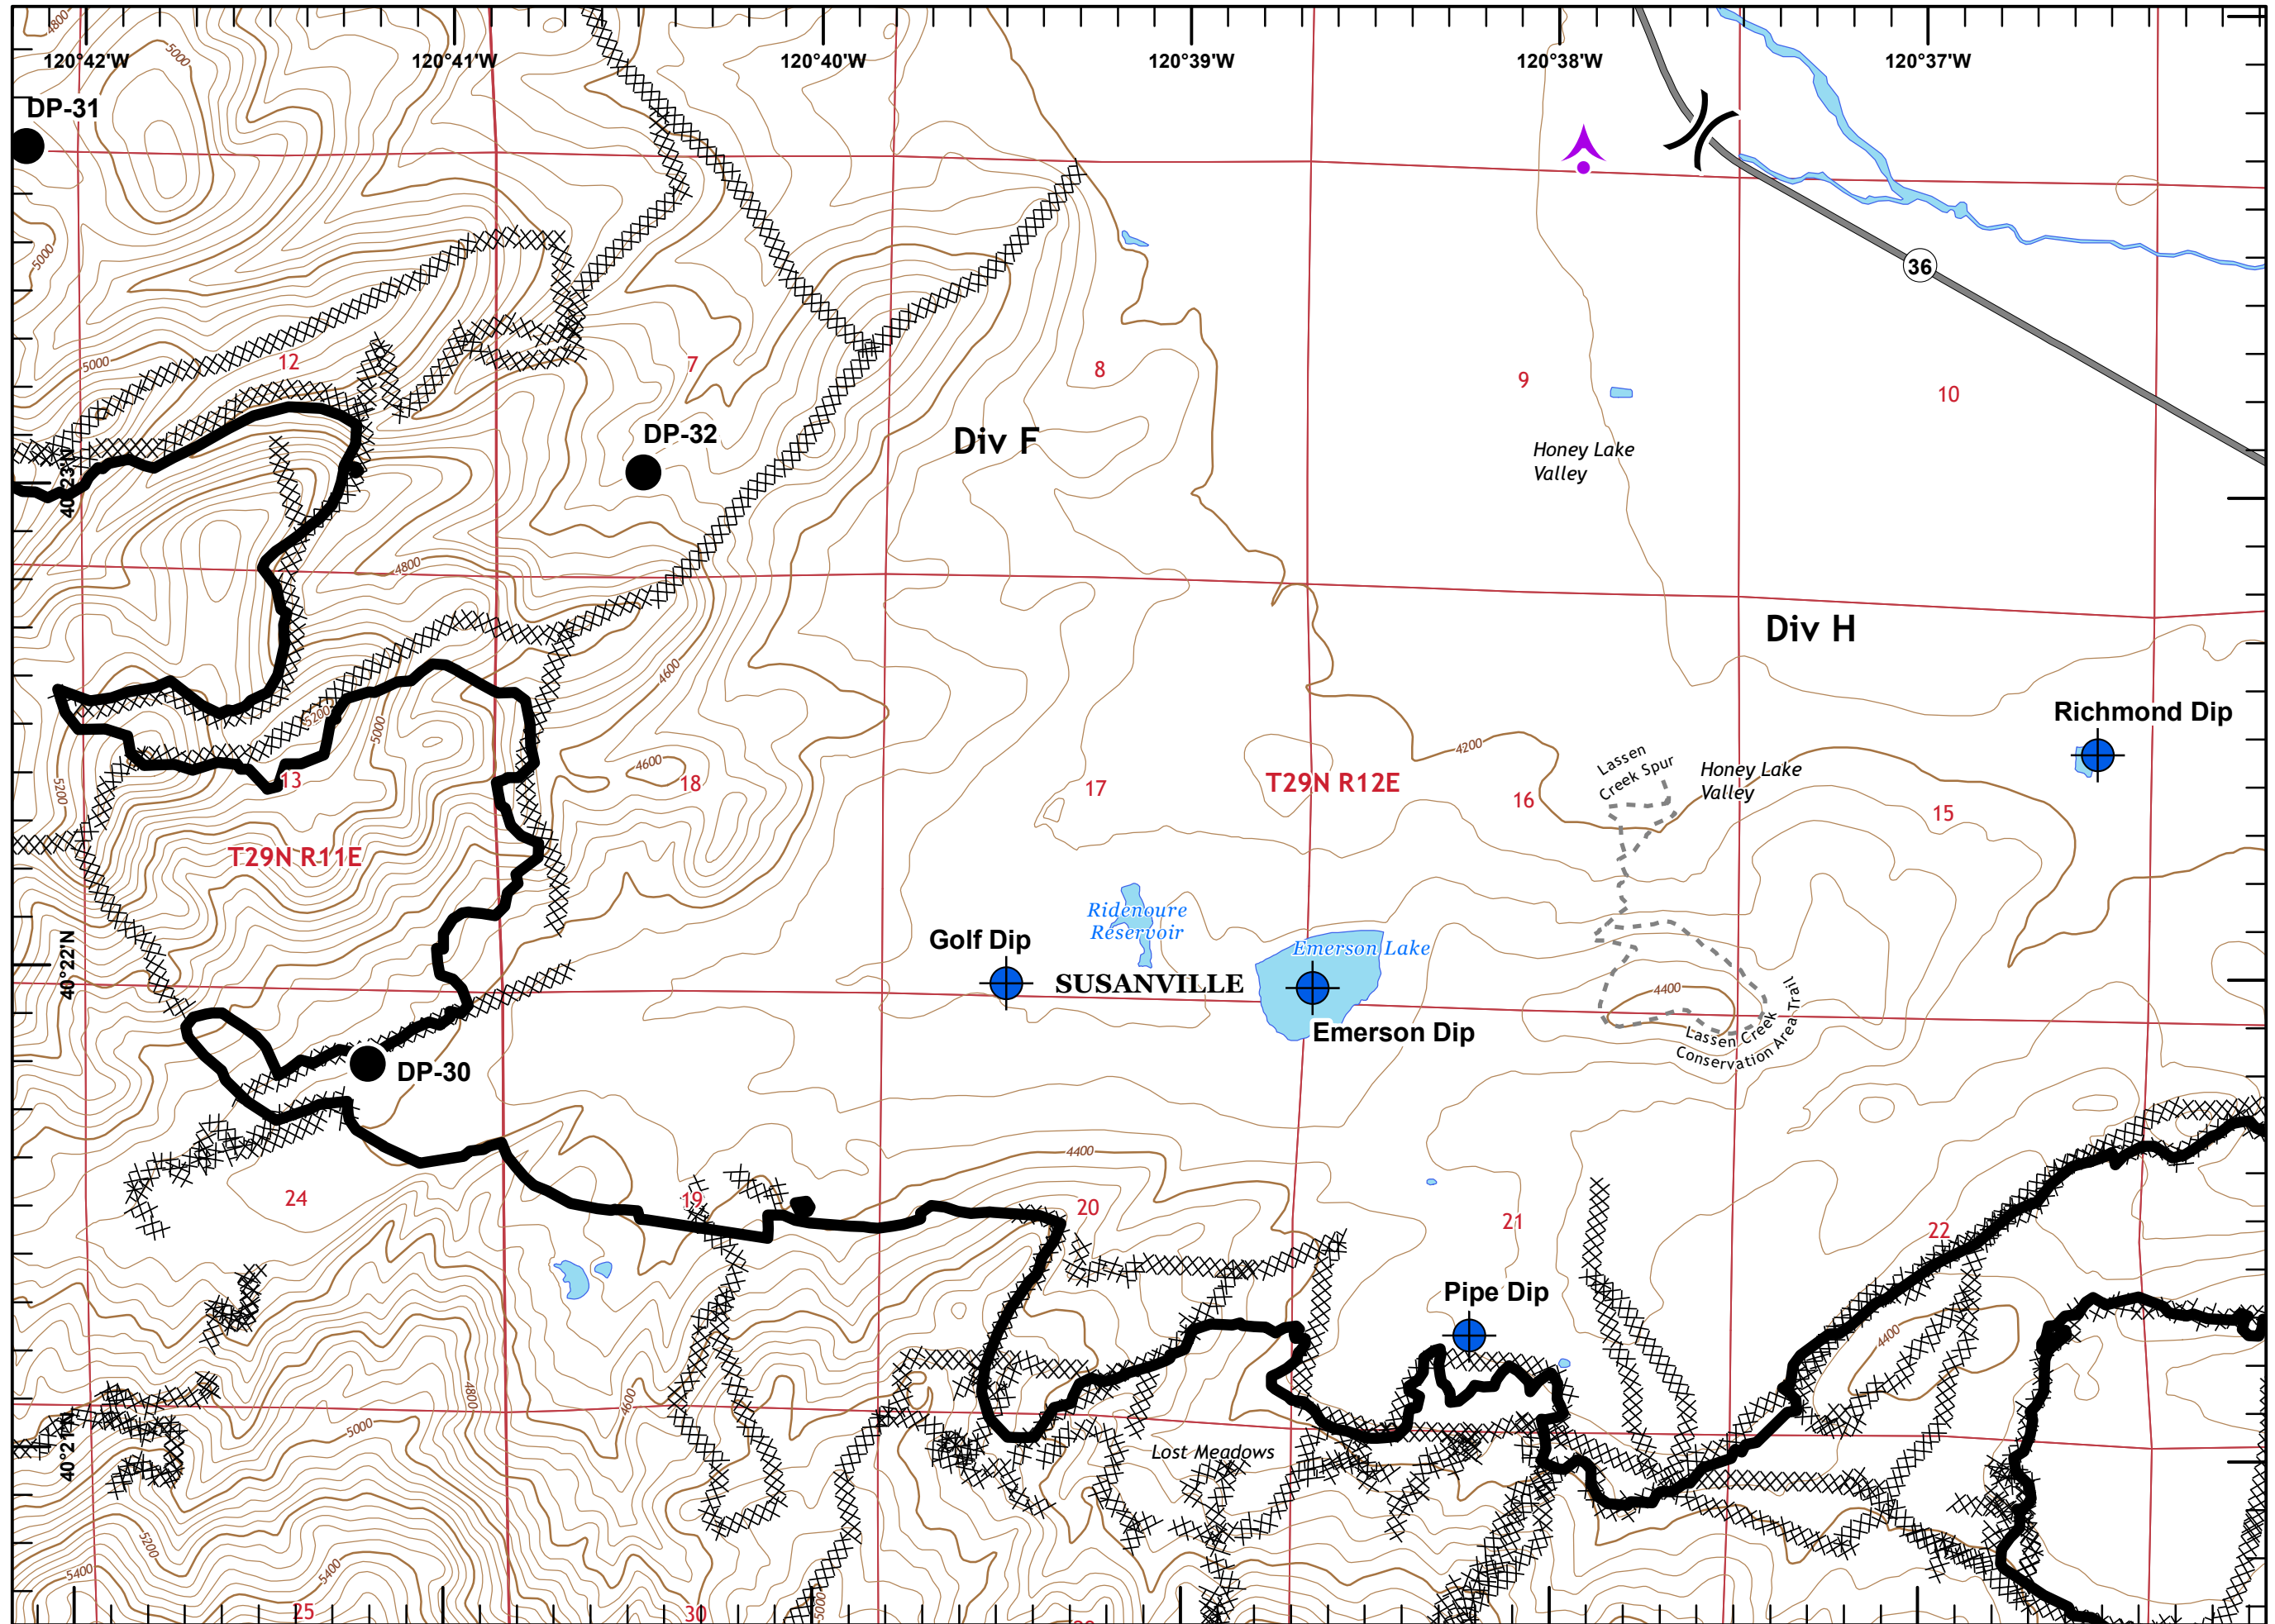

Sheep Fire
CA-PNF-001299
09/07/2020

- Aerial Hazard
- Dip Site
- Drop Point
- Incident Command Post
- Repeater
- Safety Zone
- Water Source
- Uncontrolled Fire Edge
- Contained Line
- Completed Dozer Line
- H - H Completed Hand Line
- R - R Road as Completed Line

- Drop Point
- Ⓜ Water Source
-) Division Break
- Contained Line
- XXXXX Completed Dozer Line
- R · R Road as Completed Line

Miles

Sheep Fire
CA-PNF-001299

Page 5 of 10

- Drop Point
-) Division Break
- Contained Line
- XXXXX Completed Dozer Line

Miles

Sheep Fire
CA-PNF-001299

Page 6 of 10

- Aerial Hazard
- Dip Site
- Drop Point
- Division Break
- Contained Line
- Completed Dozer Line

Miles

Sheep Fire
CA-PNF-001299

Page 7 of 10

- Dip Site
- Drop Point
- Contained Line
- Completed Dozer Line

Miles

Sheep Fire
CA-PNF-001299

Page 8 of 10

- Dip Site
- Drop Point
- Safety Zone
- Branch Break
- Contained Line
- Completed Dozer Line
- Completed Hand Line

Miles

- Drop Point
- Ⓡ Repeater
- ⚠ Safety Zone
- || Branch Break
- Contained Line
- XXXXX Completed Dozer Line
- H · H Completed Hand Line
- R · R Road as Completed Line