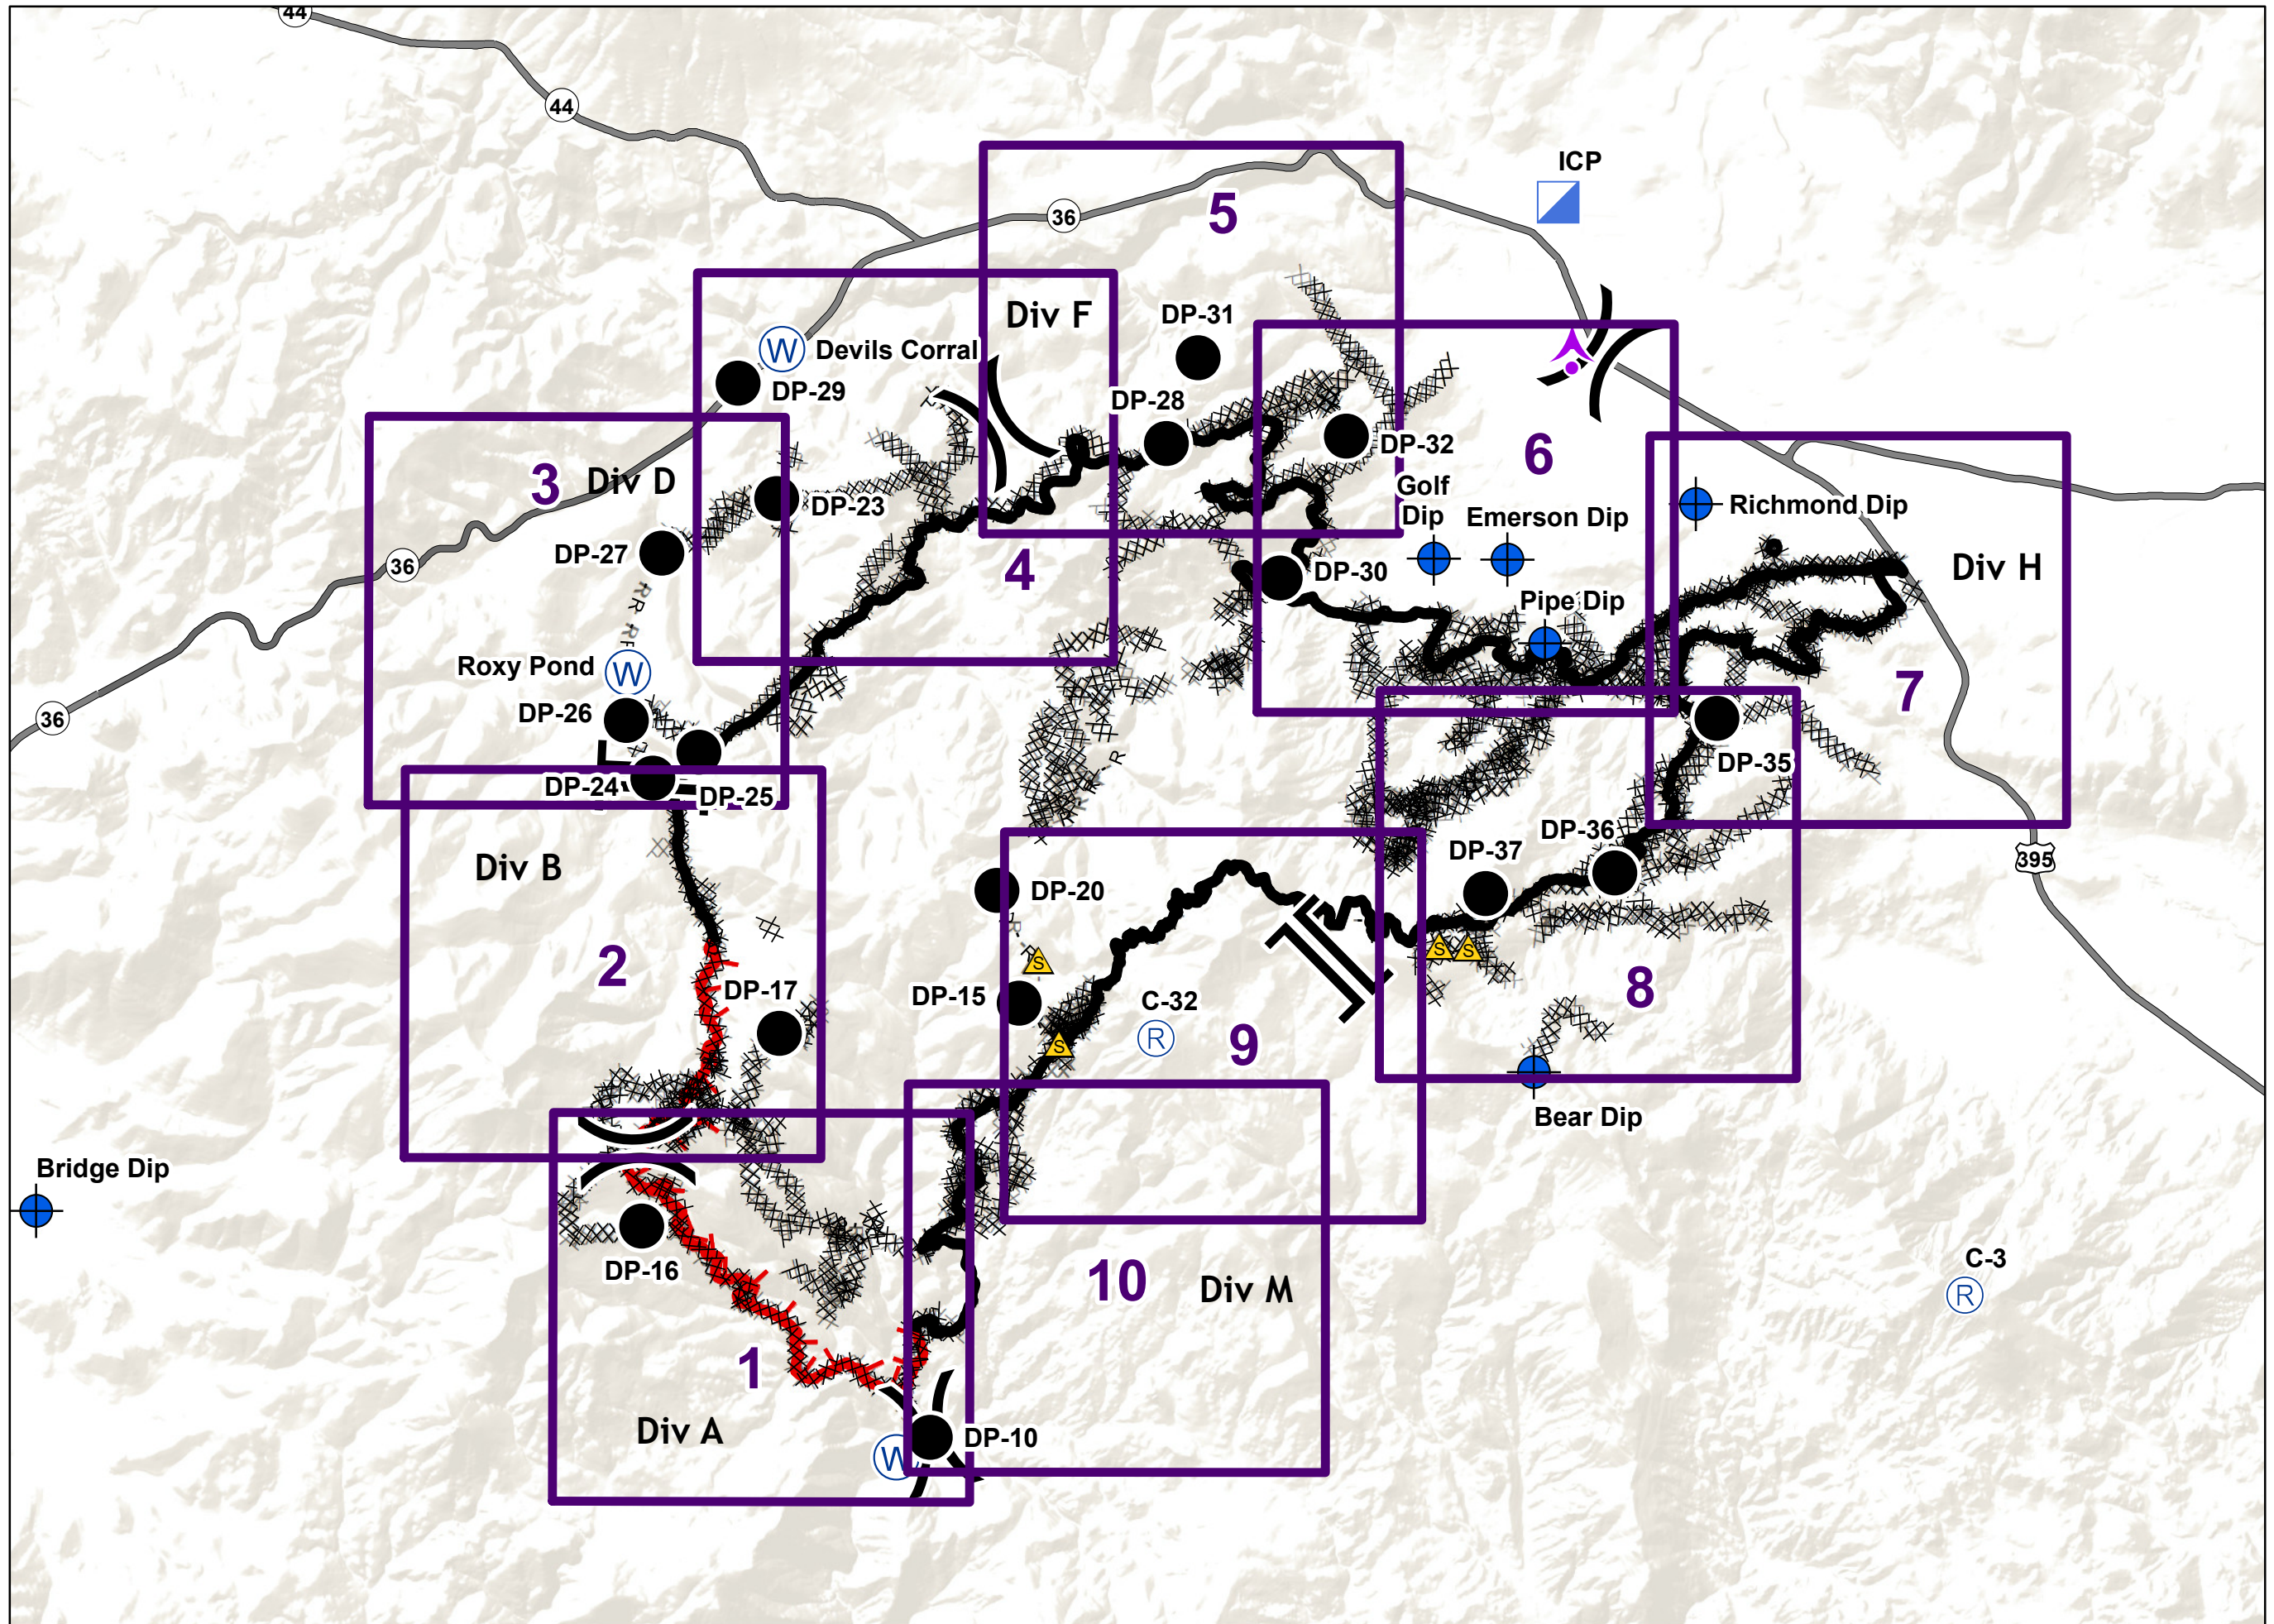

Sheep Fire
CA-PNF-001299
09/07/2020

- Aerial Hazard
- Dip Site
- Drop Point
- Incident Command Post
- Repeater
- Safety Zone
- Water Source
- Uncontrolled Fire Edge
- Contained Line
- Completed Dozer Line
- H - H Completed Hand Line
- R - R Road as Completed Line

Sheep Fire
CA-PNF-001299

Page 1 of 10

- Drop Point
- Ⓜ Water Source
- ⌋ Division Break
- ▬ Uncontrolled Fire Edge
- ▬ Contained Line
- XXXXX Completed Dozer Line
- H · H Completed Hand Line
- R · R Road as Completed Line

Miles

Sheep Fire
CA-PNF-001299

Page 2 of 10

- Drop Point
-) Division Break
- [[Branch Break
- ┌ Uncontrolled Fire Edge
- Contained Line
- XXXXX Completed Dozer Line
- H · H Completed Hand Line
- R · R Road as Completed Line

- Drop Point
- Ⓜ Water Source
-) Division Break
- Contained Line
- XXXXX Completed Dozer Line
- R · R Road as Completed Line

Miles

Sheep Fire
CA-PNF-001299

Page 5 of 10

- Drop Point
-) Division Break
- Contained Line
- XXXXX Completed Dozer Line