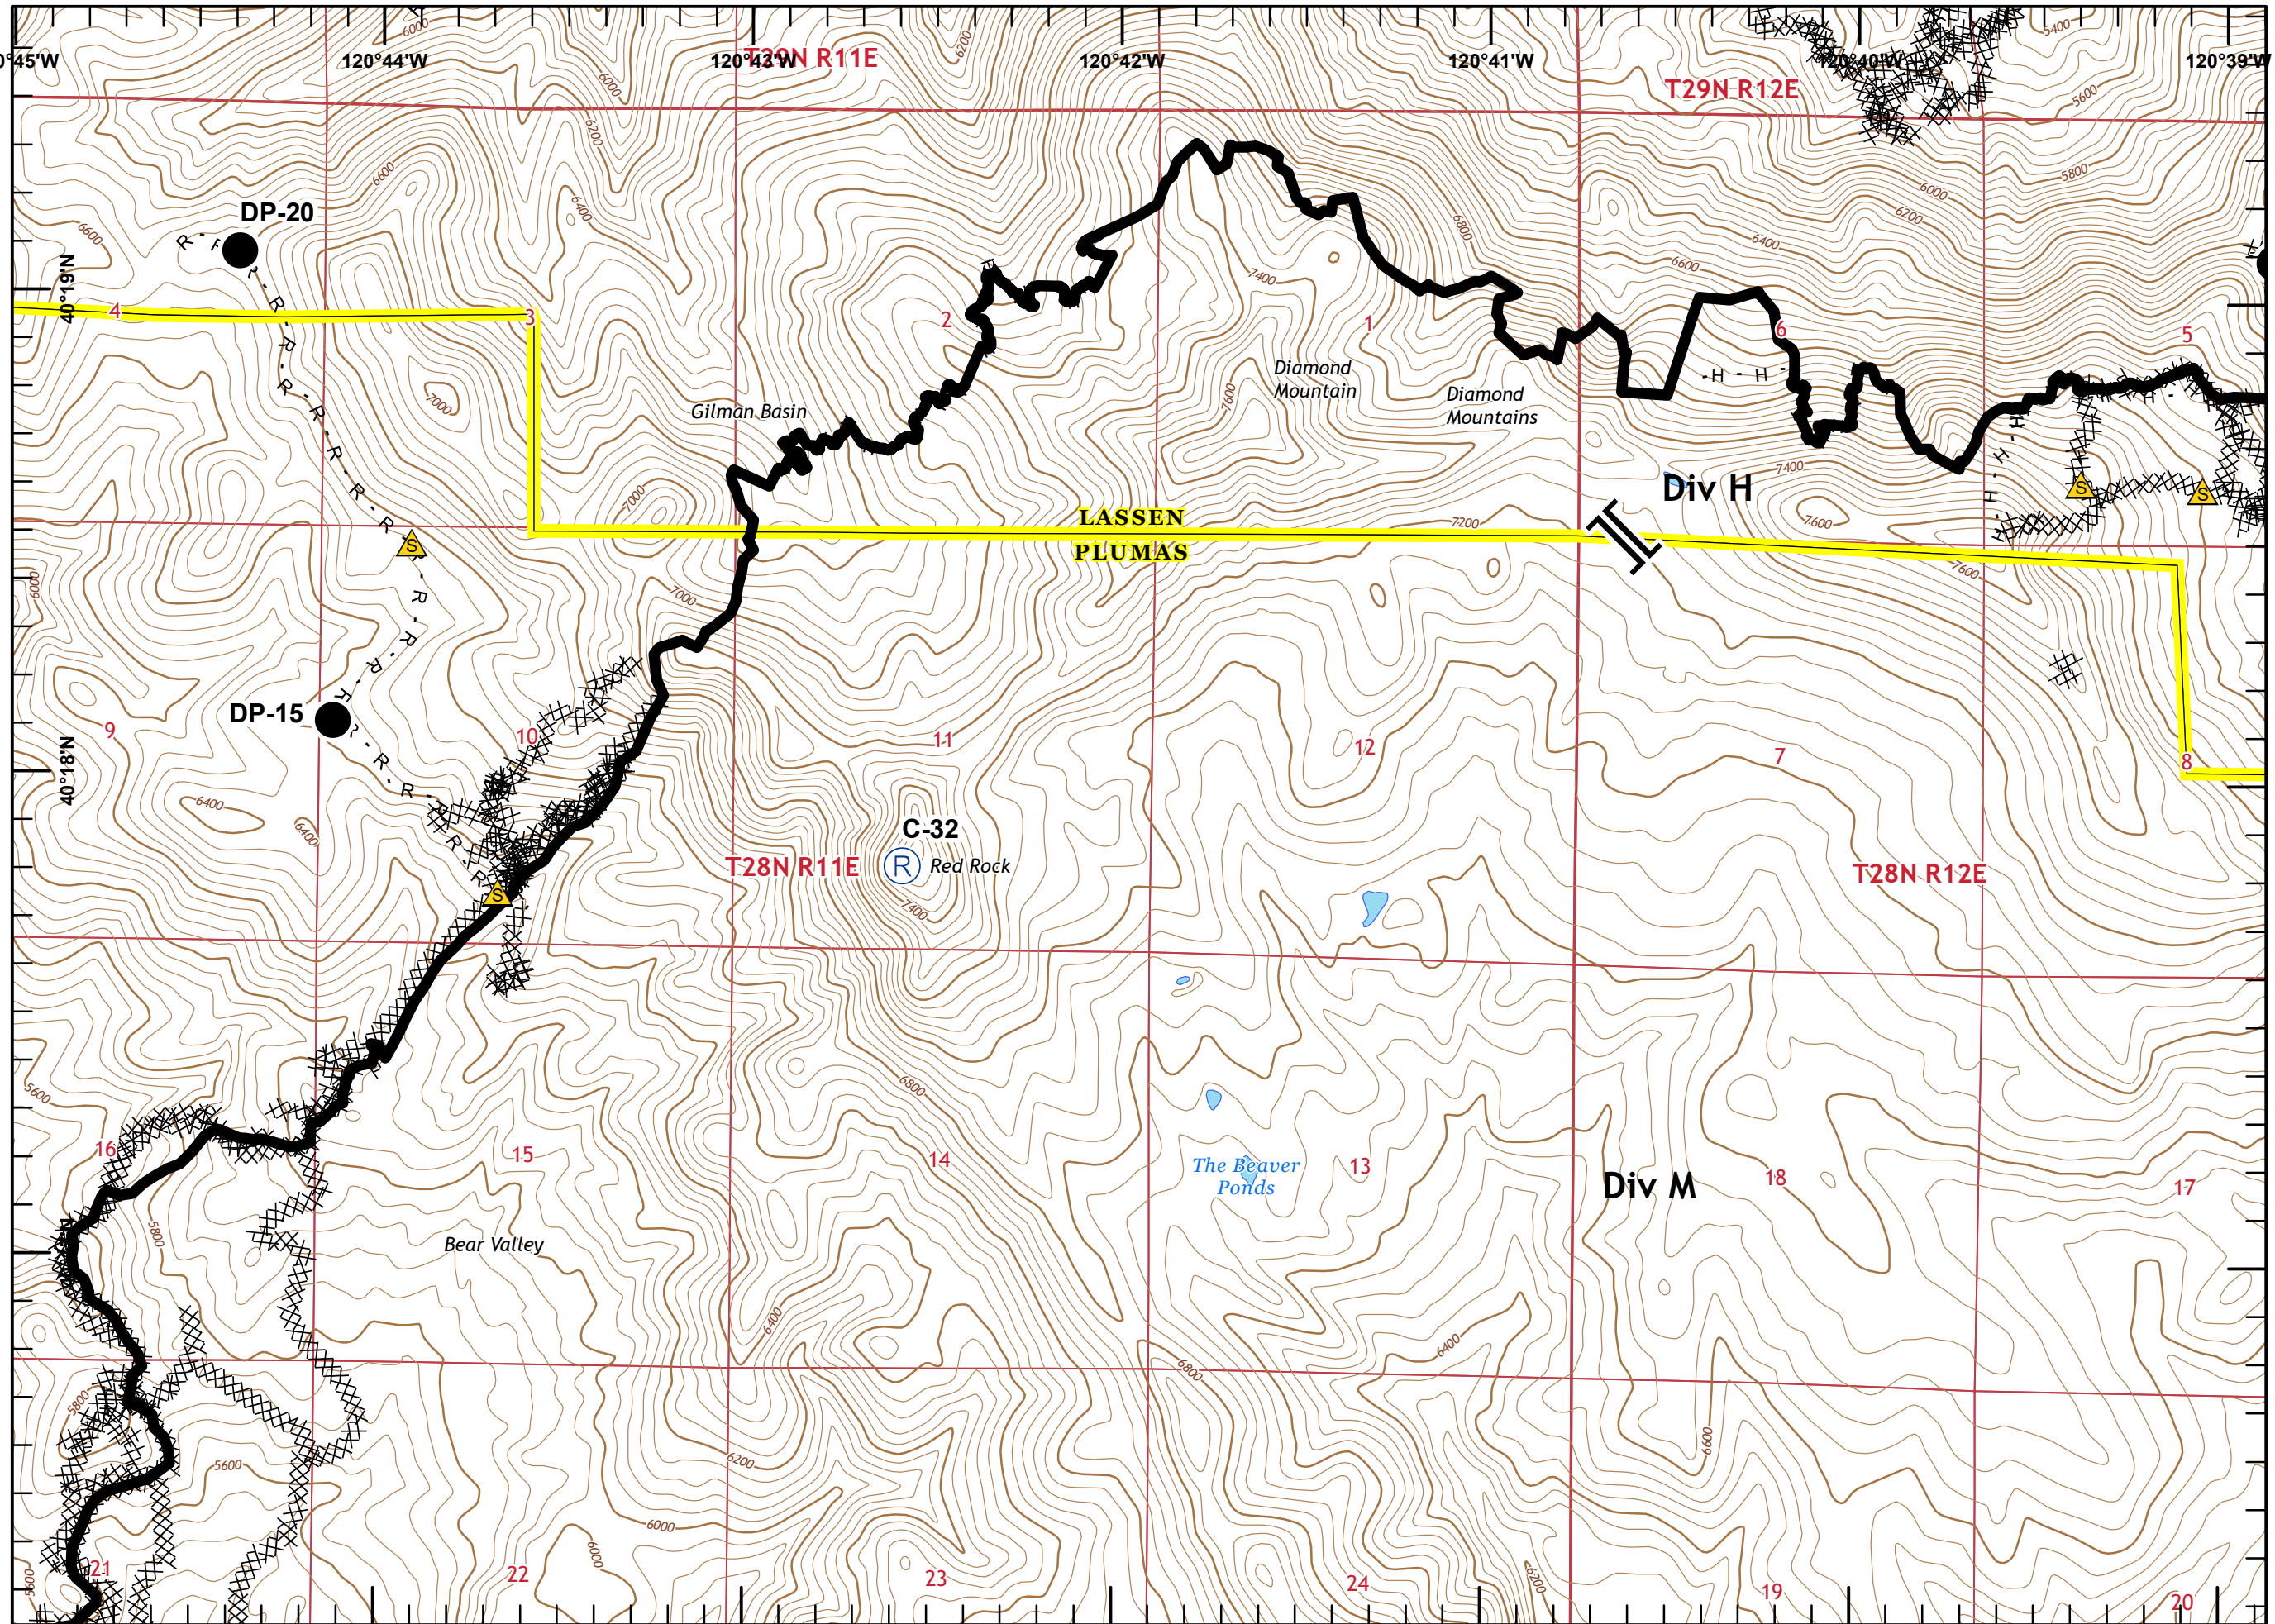

Sheep Fire
CA-PNF-001299
09/07/2020

- Aerial Hazard
- Dip Site
- Drop Point
- Incident Command Post
- Repeater
- Safety Zone
- Water Source
- Uncontrolled Fire Edge
- Contained Line
- Completed Dozer Line
- H - H Completed Hand Line
- R - R Road as Completed Line

Sheep Fire
CA-PNF-001299

Page 1 of 10

- Drop Point
- Ⓜ Water Source
- ⌋ Division Break
- ▬ Uncontrolled Fire Edge
- ▬ Contained Line
- XXXXX Completed Dozer Line
- H · H Completed Hand Line
- R · R Road as Completed Line

Miles

Sheep Fire
CA-PNF-001299

Page 8 of 10

- Dip Site
- Drop Point
- Safety Zone
- Branch Break
- Contained Line
- Completed Dozer Line
- Completed Hand Line

Miles

- Drop Point
- Ⓡ Repeater
- ⚠ Safety Zone
- || Branch Break
- Contained Line
- XXXXX Completed Dozer Line
- H · H Completed Hand Line
- R · R Road as Completed Line

Miles

Sheep Fire
CA-PNF-001299

Page 10 of 10

- Drop Point
- W Water Source
-) Division Break
- Uncontrolled Fire Edge
- Contained Line
- XXXXX Completed Dozer Line
- H · H Completed Hand Line
- R · R Road as Completed Line