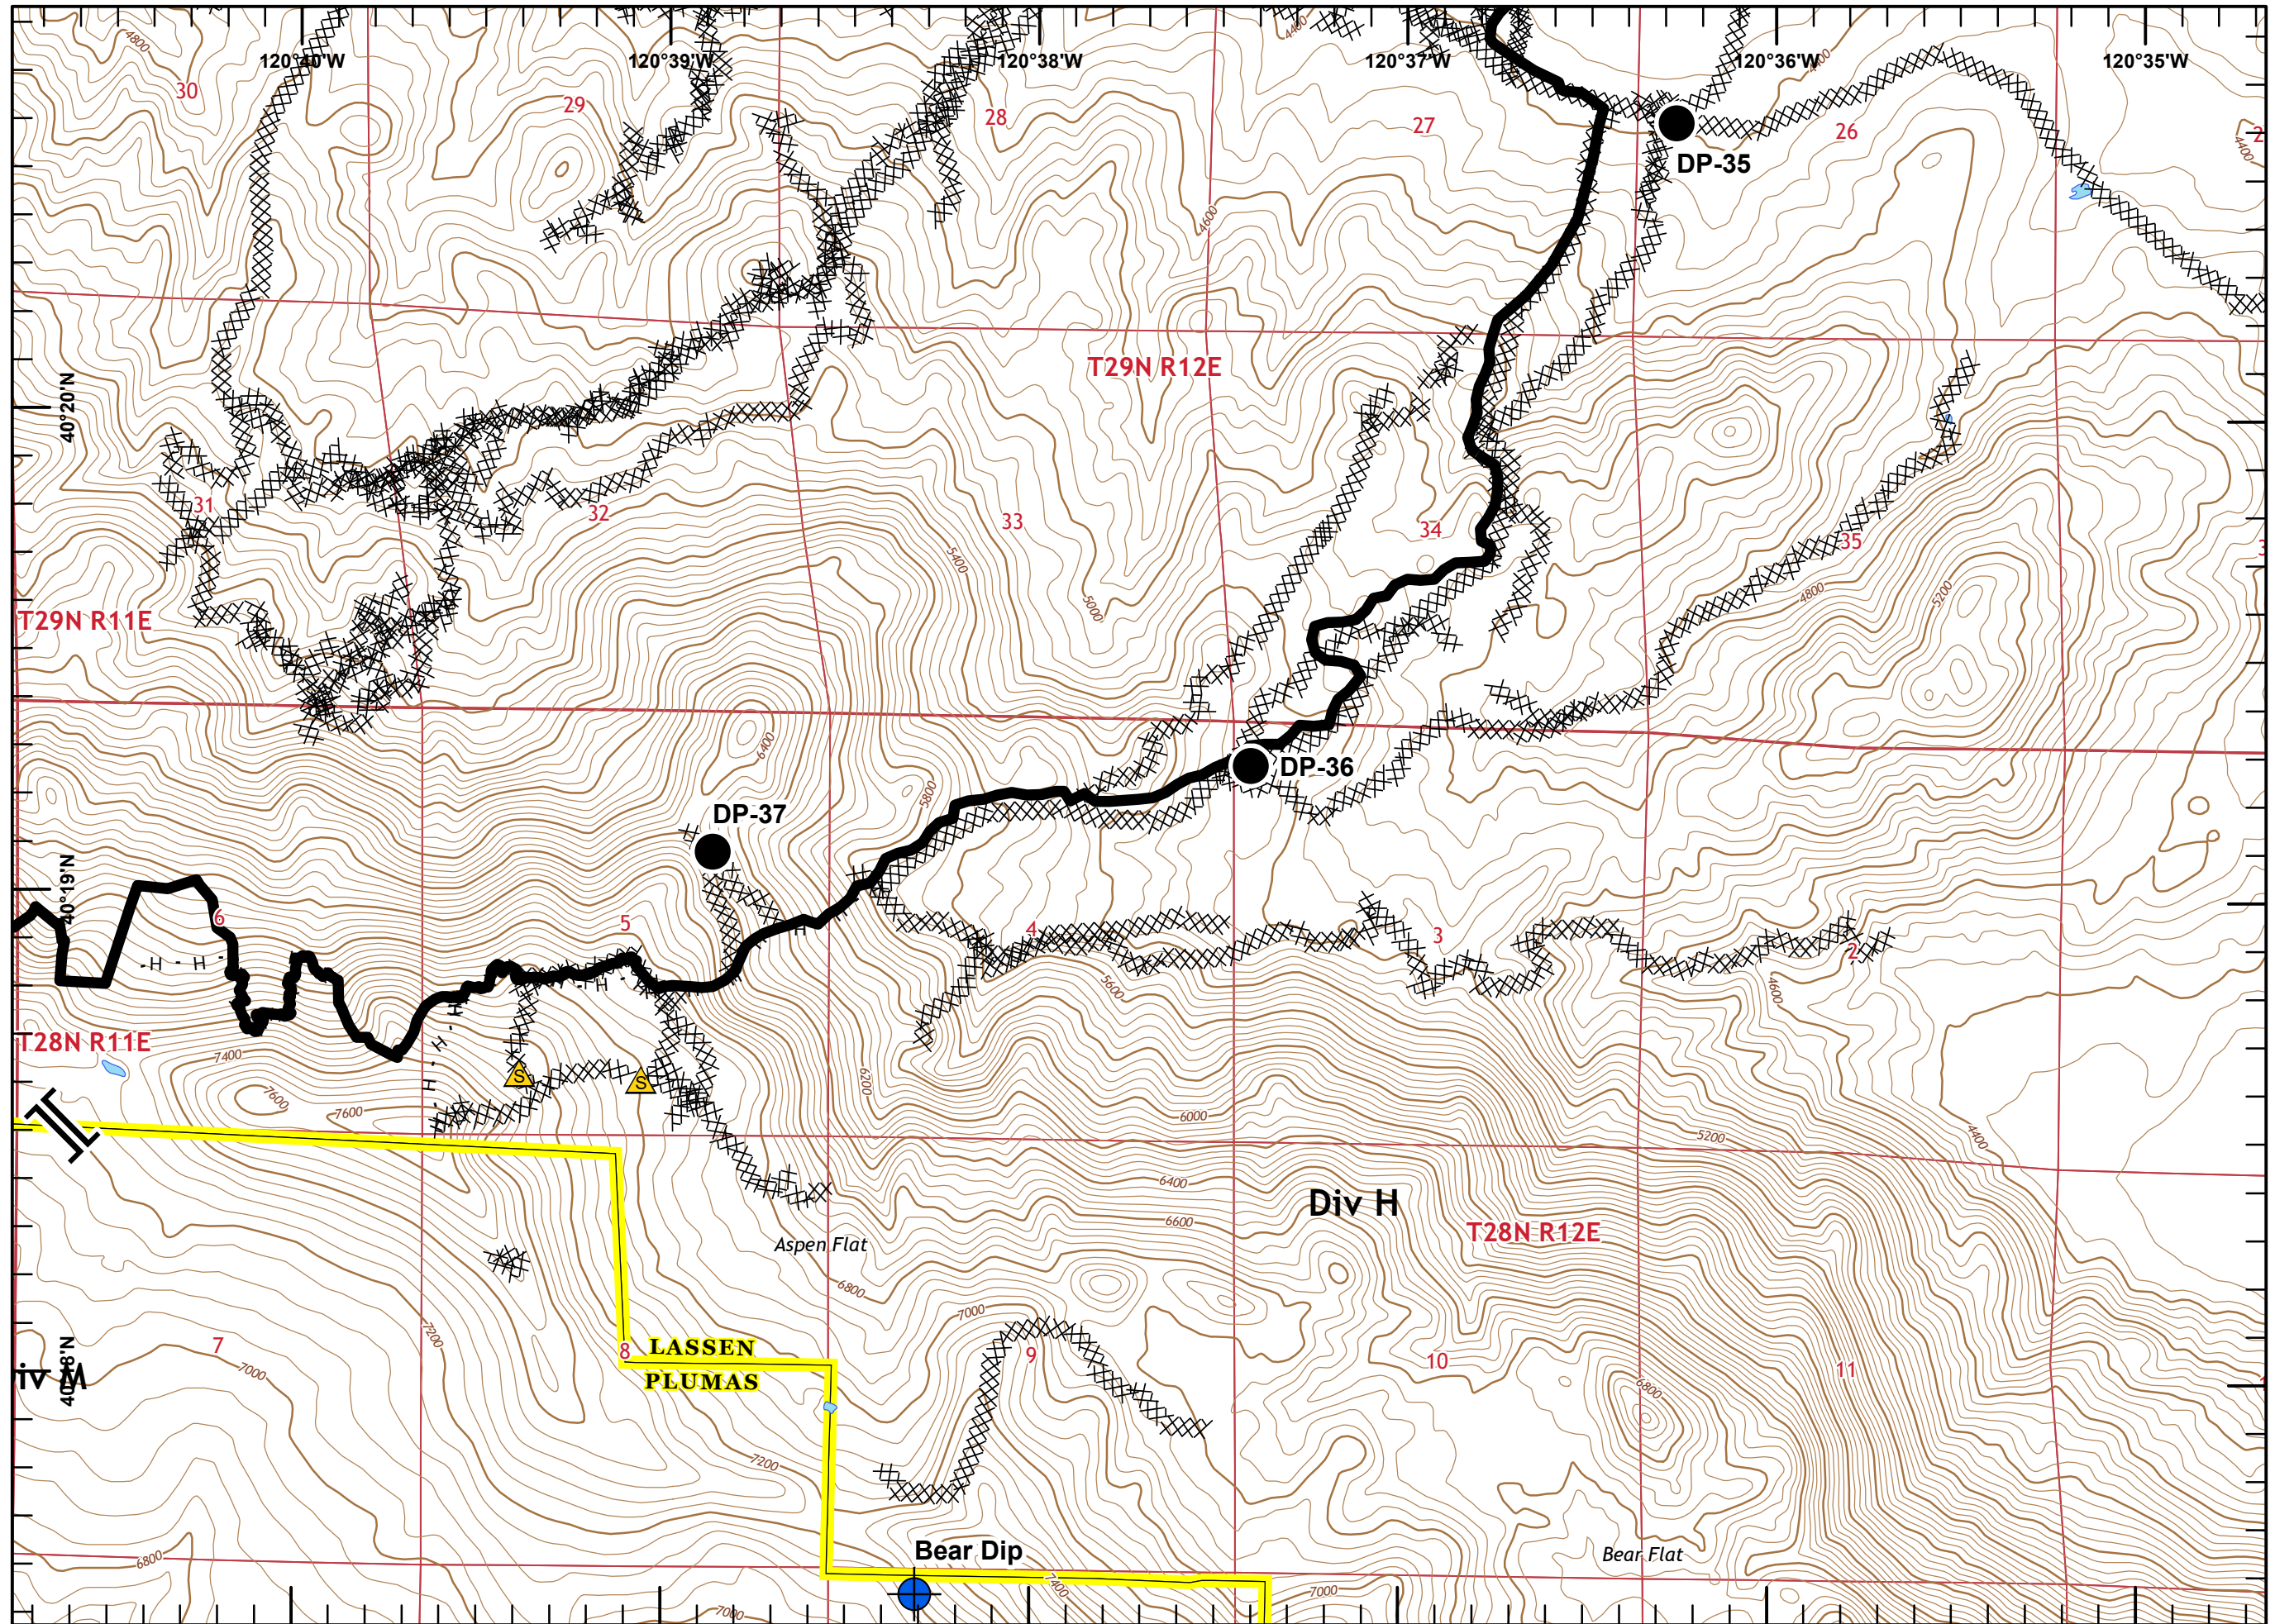

Sheep Fire
CA-PNF-001299
09/07/2020

- Aerial Hazard
- Dip Site
- Drop Point
- Incident Command Post
- Repeater
- Safety Zone
- Water Source
- Uncontrolled Fire Edge
- Contained Line
- Completed Dozer Line
- H - H Completed Hand Line
- R - R Road as Completed Line

- Drop Point
- Ⓜ Water Source
-) Division Break
- Contained Line
- XXXXX Completed Dozer Line
- R · R Road as Completed Line

Miles

Sheep Fire
CA-PNF-001299

Page 5 of 10

- Drop Point
-) Division Break
- Contained Line
- XXXXX Completed Dozer Line

Miles

Sheep Fire
CA-PNF-001299

Page 8 of 10

- Dip Site
- Drop Point
- Safety Zone
- Branch Break
- Contained Line
- Completed Dozer Line
- Completed Hand Line

Miles

- Drop Point
- Ⓡ Repeater
- ⚠ Safety Zone
- || Branch Break
- Contained Line
- XXXXX Completed Dozer Line
- H · H Completed Hand Line
- R · R Road as Completed Line

Miles

Sheep Fire
CA-PNF-001299

Page 10 of 10

- Drop Point
- W Water Source
-) Division Break
- Uncontrolled Fire Edge
- Contained Line
- XXXXX Completed Dozer Line
- H · H Completed Hand Line
- R · R Road as Completed Line