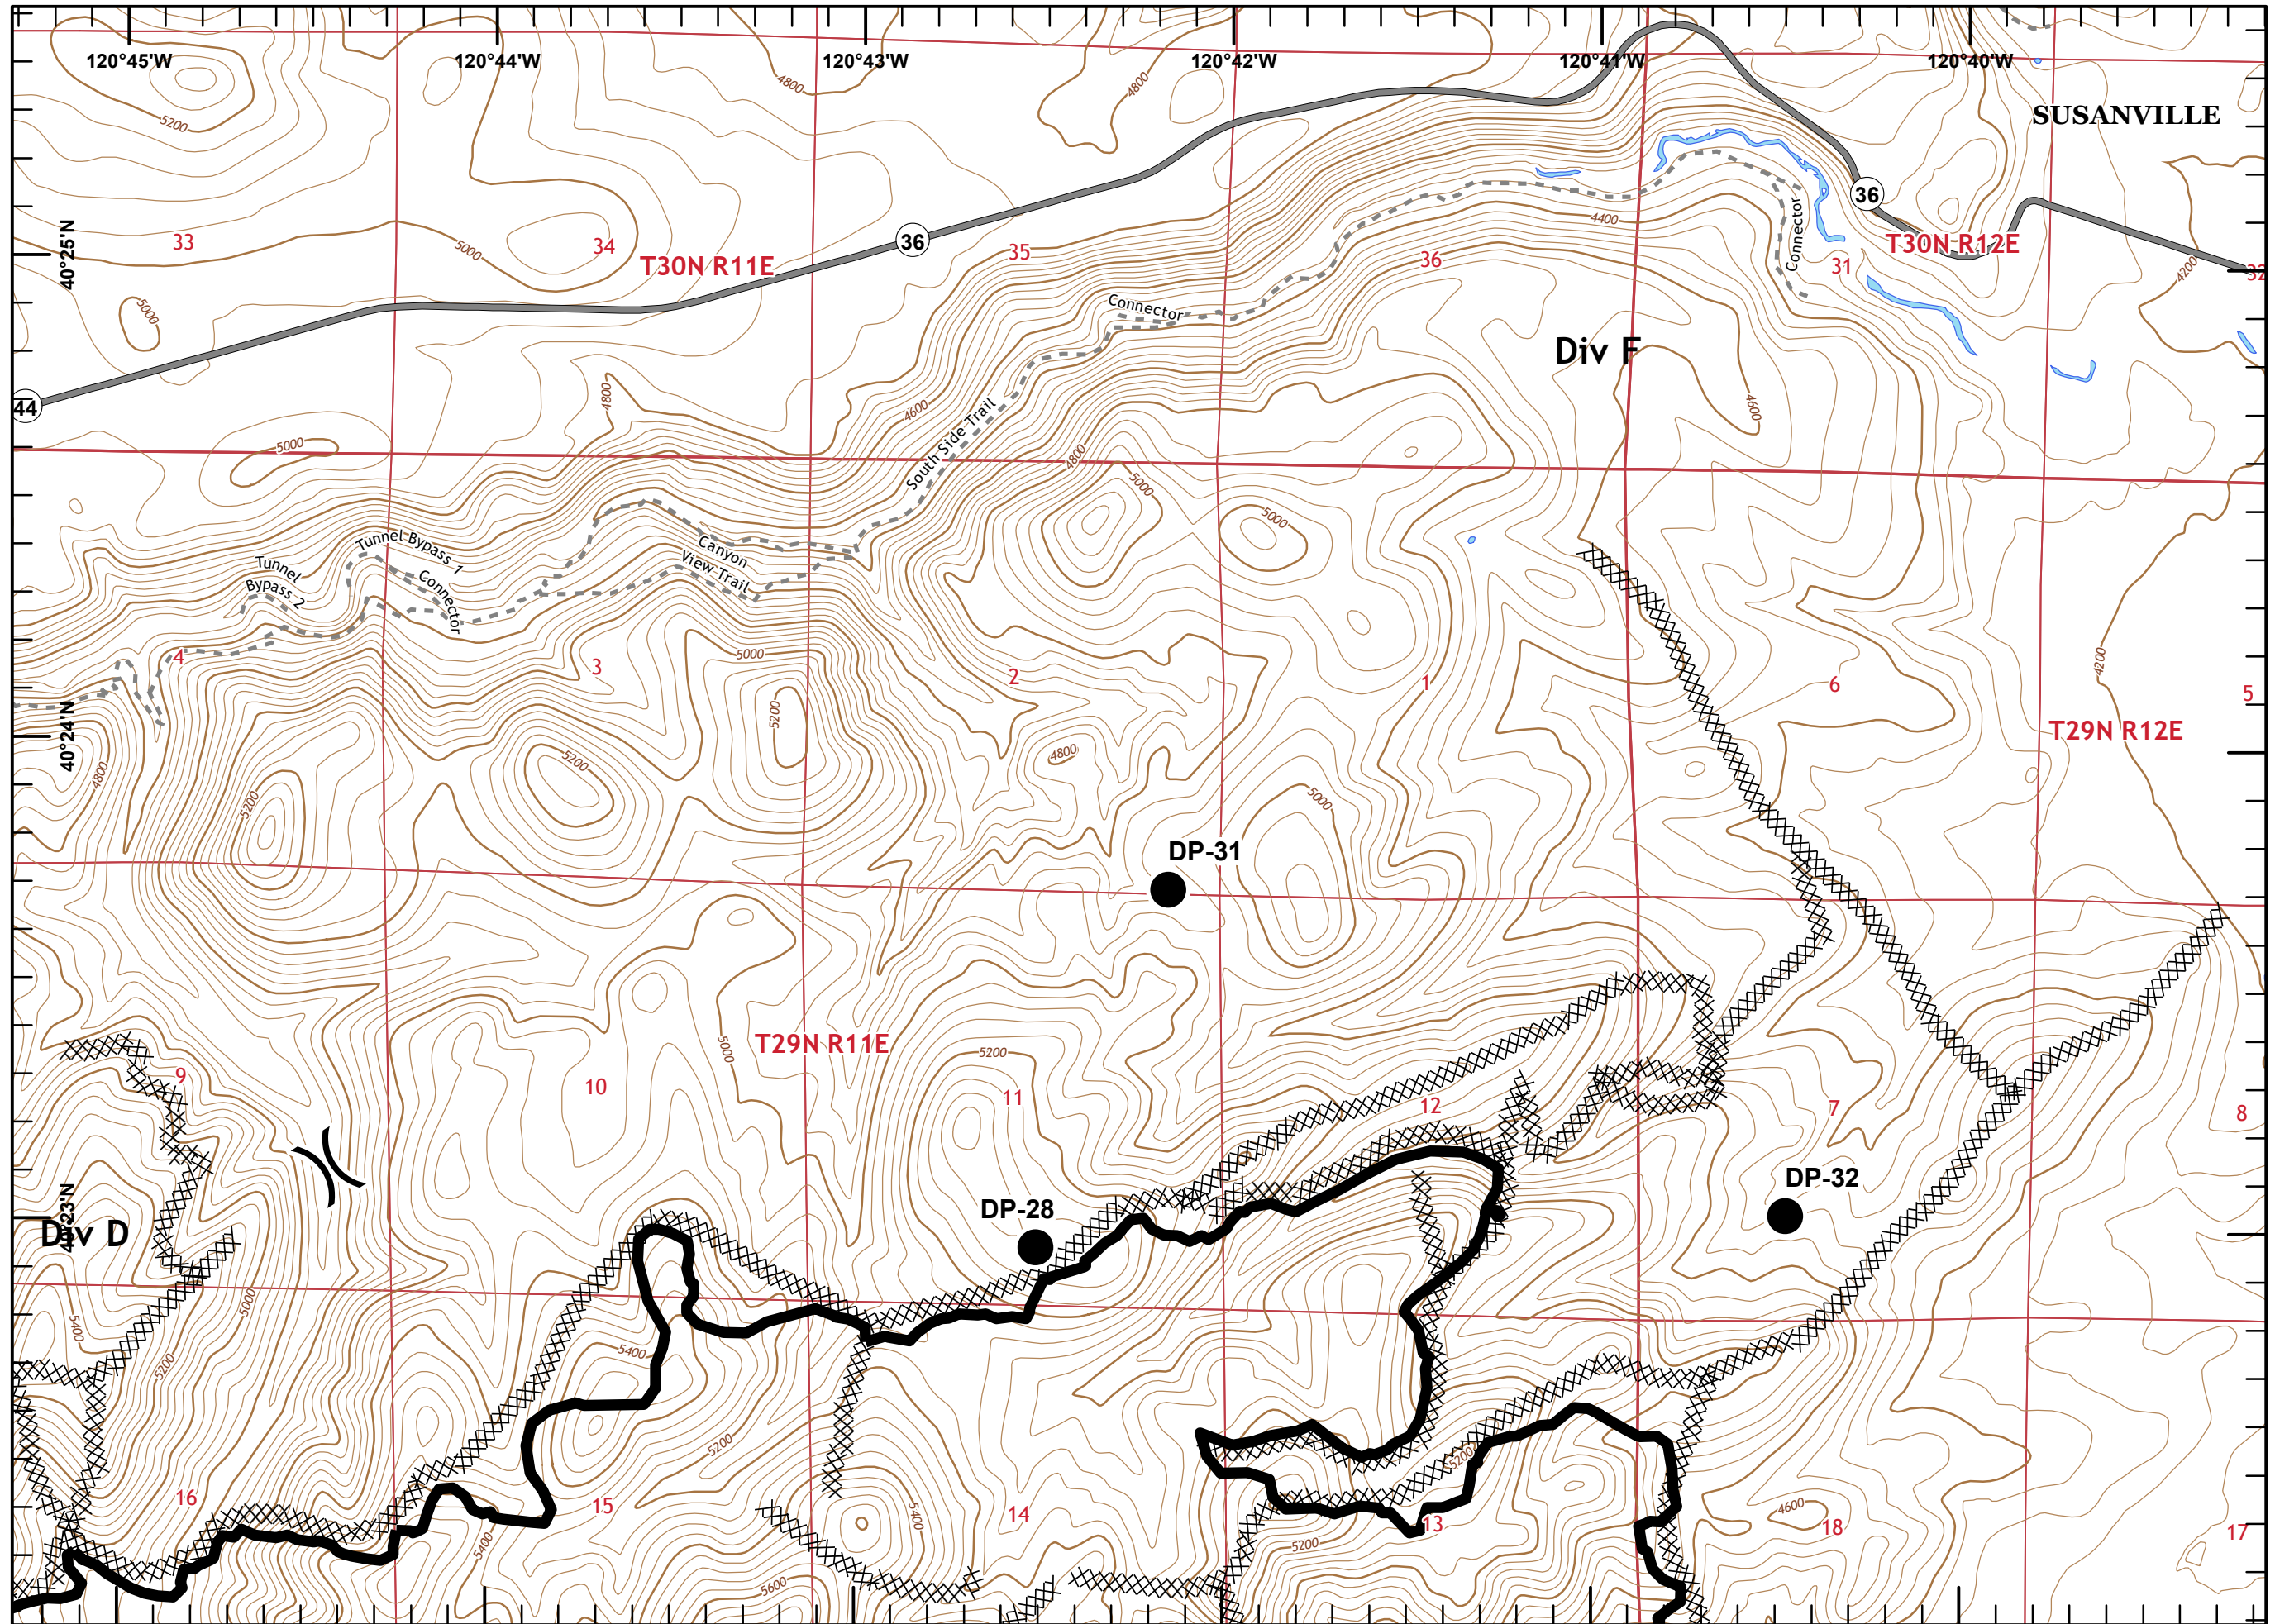

Sheep Fire
CA-PNF-001299
09/07/2020

- Aerial Hazard
- Dip Site
- Drop Point
- Incident Command Post
- Repeater
- Safety Zone
- Water Source
- Uncontrolled Fire Edge
- Contained Line
- Completed Dozer Line
- H - H Completed Hand Line
- R - R Road as Completed Line

Sheep Fire
CA-PNF-001299

Page 1 of 10

- Drop Point
- Ⓜ Water Source
- ⌋ Division Break
- ▬ Uncontrolled Fire Edge
- ▬ Contained Line
- XXXXX Completed Dozer Line
- H · H Completed Hand Line
- R · R Road as Completed Line

- Drop Point
- Ⓜ Water Source
-) Division Break
- Contained Line
- XXXXX Completed Dozer Line
- R · R Road as Completed Line

Miles

Sheep Fire
CA-PNF-001299

Page 5 of 10

- Drop Point
-) Division Break
- Contained Line
- XXXXX Completed Dozer Line

Miles

Sheep Fire
CA-PNF-001299

Page 6 of 10

- Aerial Hazard
- Dip Site
- Drop Point
- Division Break
- Contained Line
- Completed Dozer Line

Miles

Sheep Fire
CA-PNF-001299

Page 7 of 10

- Dip Site
- Drop Point
- Contained Line
- Completed Dozer Line