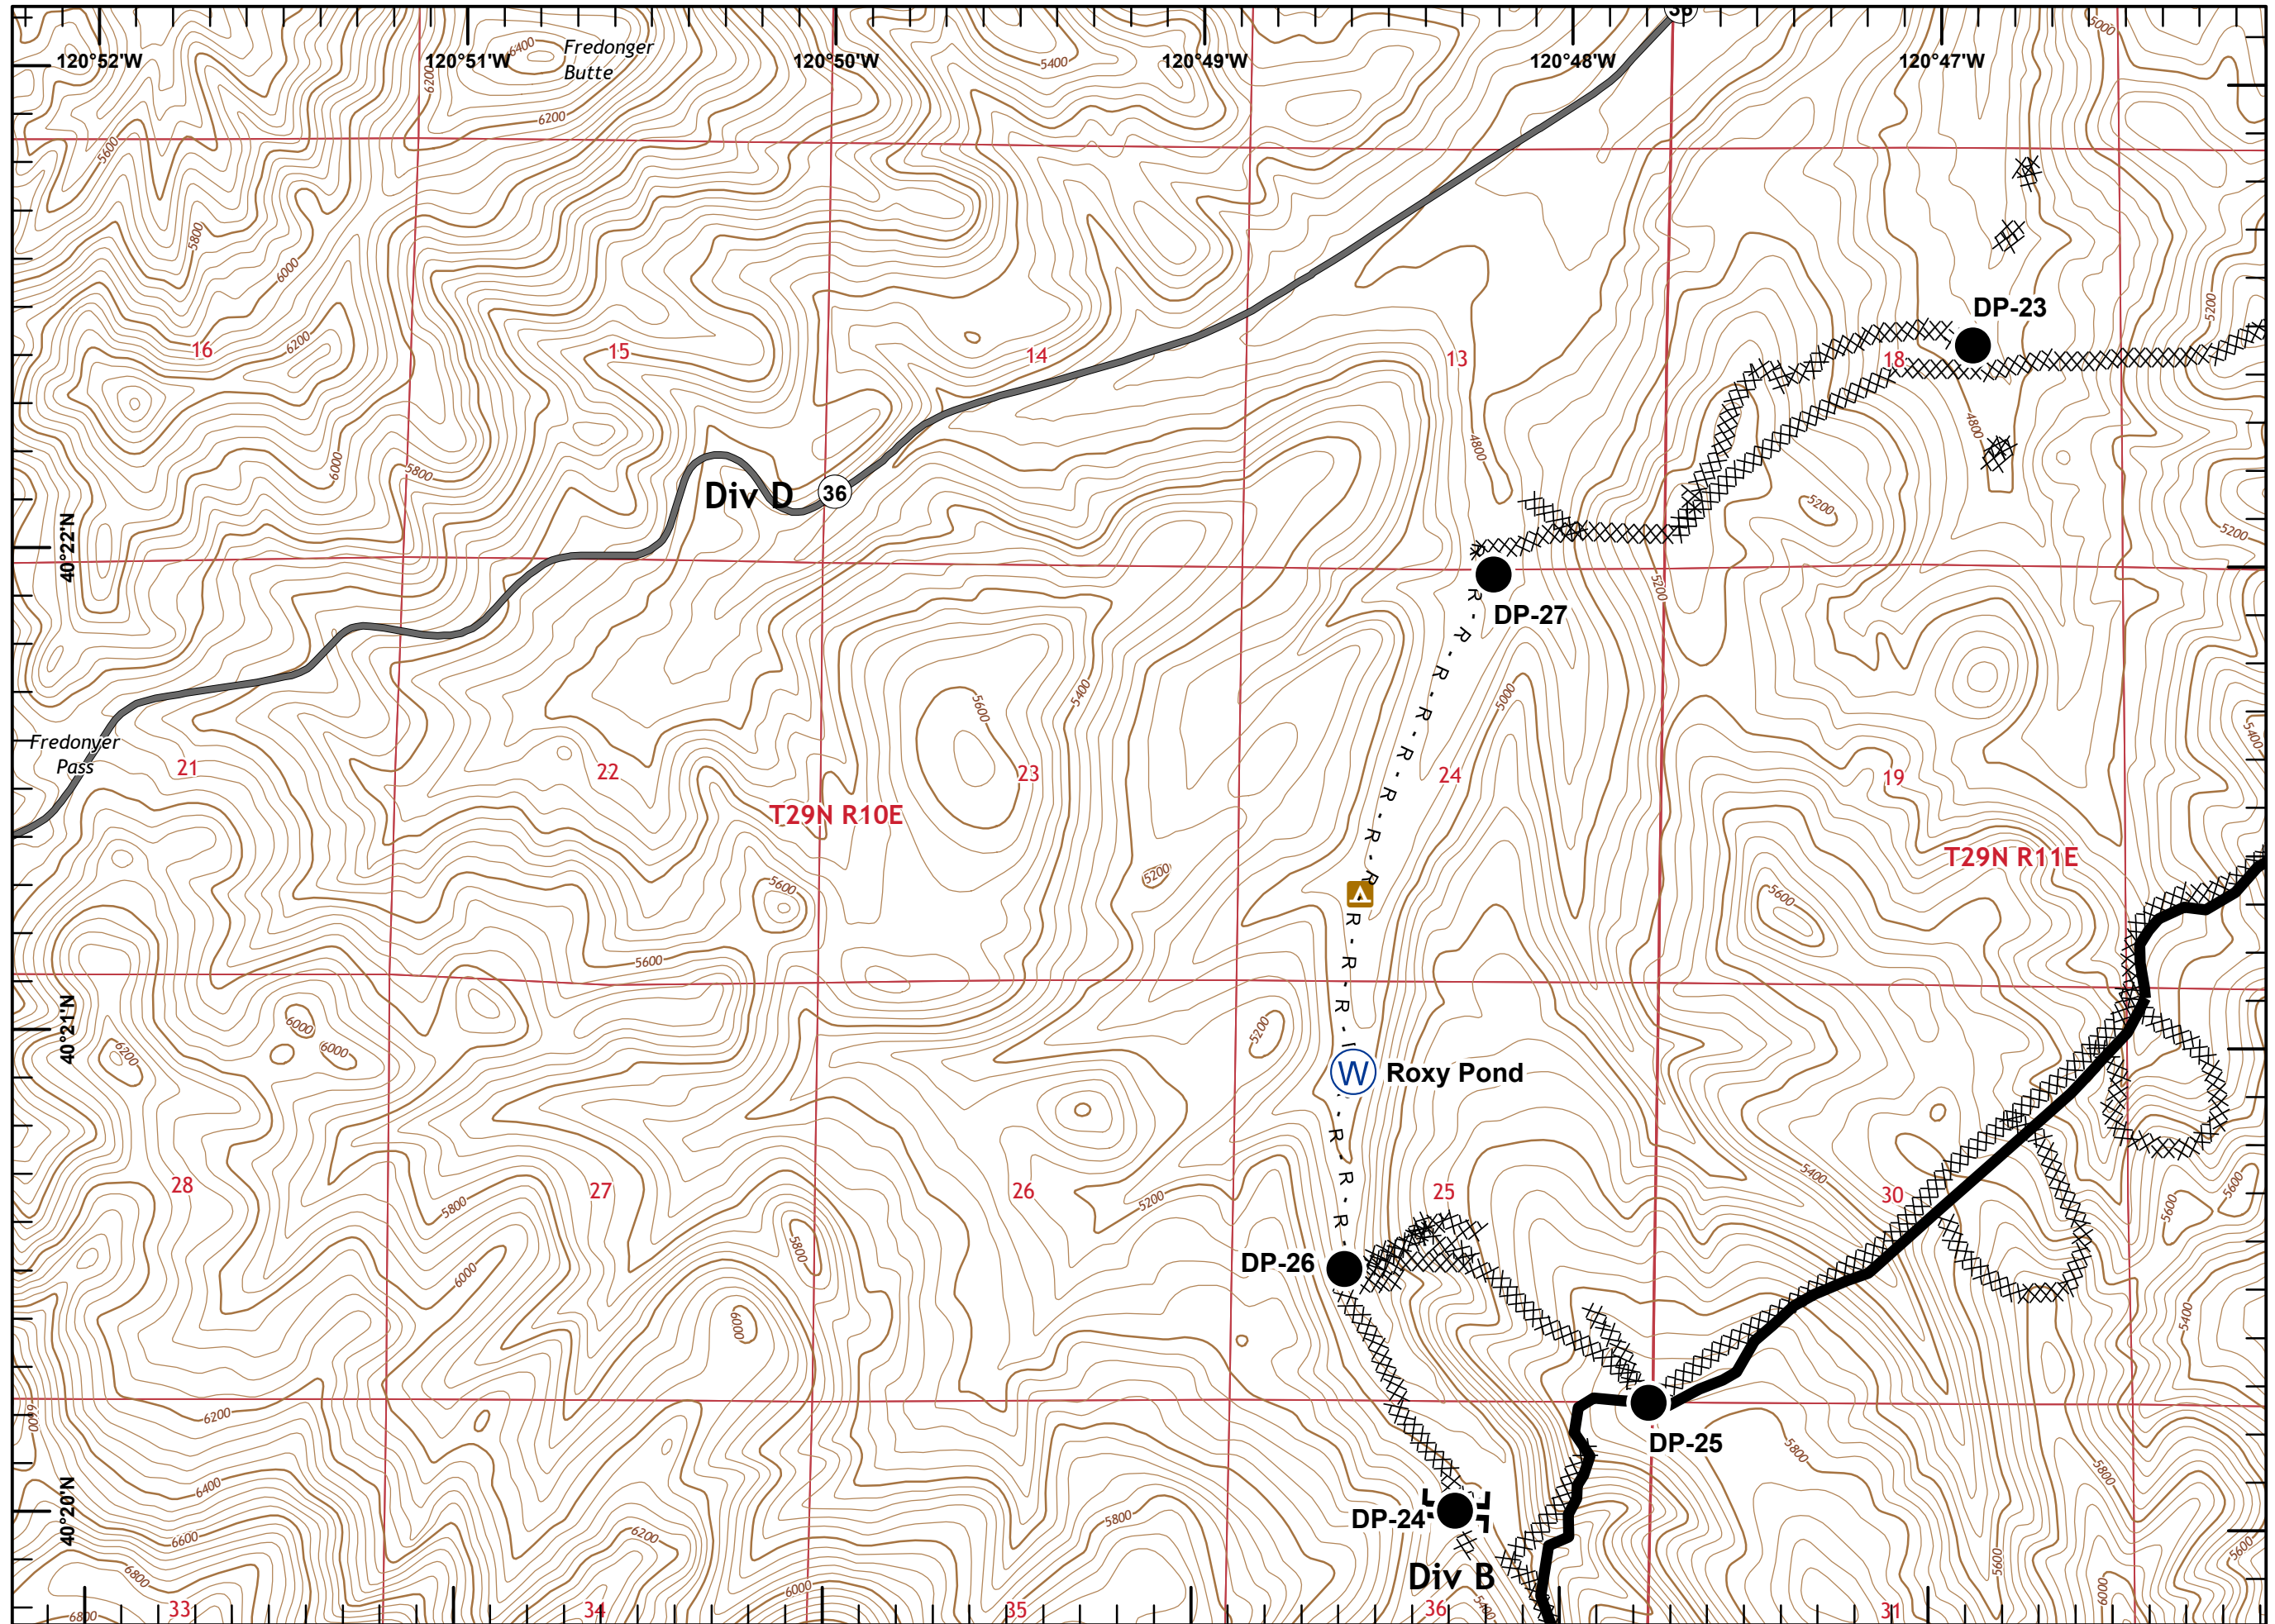

Sheep Fire
CA-PNF-001299
09/07/2020

- Aerial Hazard
- Dip Site
- Drop Point
- Incident Command Post
- Repeater
- Safety Zone
- Water Source
- Uncontrolled Fire Edge
- Contained Line
- Completed Dozer Line
- H - H Completed Hand Line
- R - R Road as Completed Line

Sheep Fire
CA-PNF-001299

Page 1 of 10

- Drop Point
- Ⓜ Water Source
- ⌋ Division Break
- ▬ Uncontrolled Fire Edge
- ▬ Contained Line
- XXXXX Completed Dozer Line
- H · H Completed Hand Line
- R · R Road as Completed Line

Miles

Sheep Fire
CA-PNF-001299

Page 3 of 10

- Drop Point
- Ⓜ Water Source
- || Branch Break
- Contained Line
- XXXXX Completed Dozer Line
- R · R Road as Completed Line

Miles

Sheep Fire
CA-PNF-001299

Page 4 of 10

- Drop Point
- Ⓜ Water Source
-) Division Break
- Contained Line
- XXXXX Completed Dozer Line
- R · R Road as Completed Line

Miles

Sheep Fire
CA-PNF-001299

Page 5 of 10

- Drop Point
-) Division Break
- Contained Line
- XXXXX Completed Dozer Line