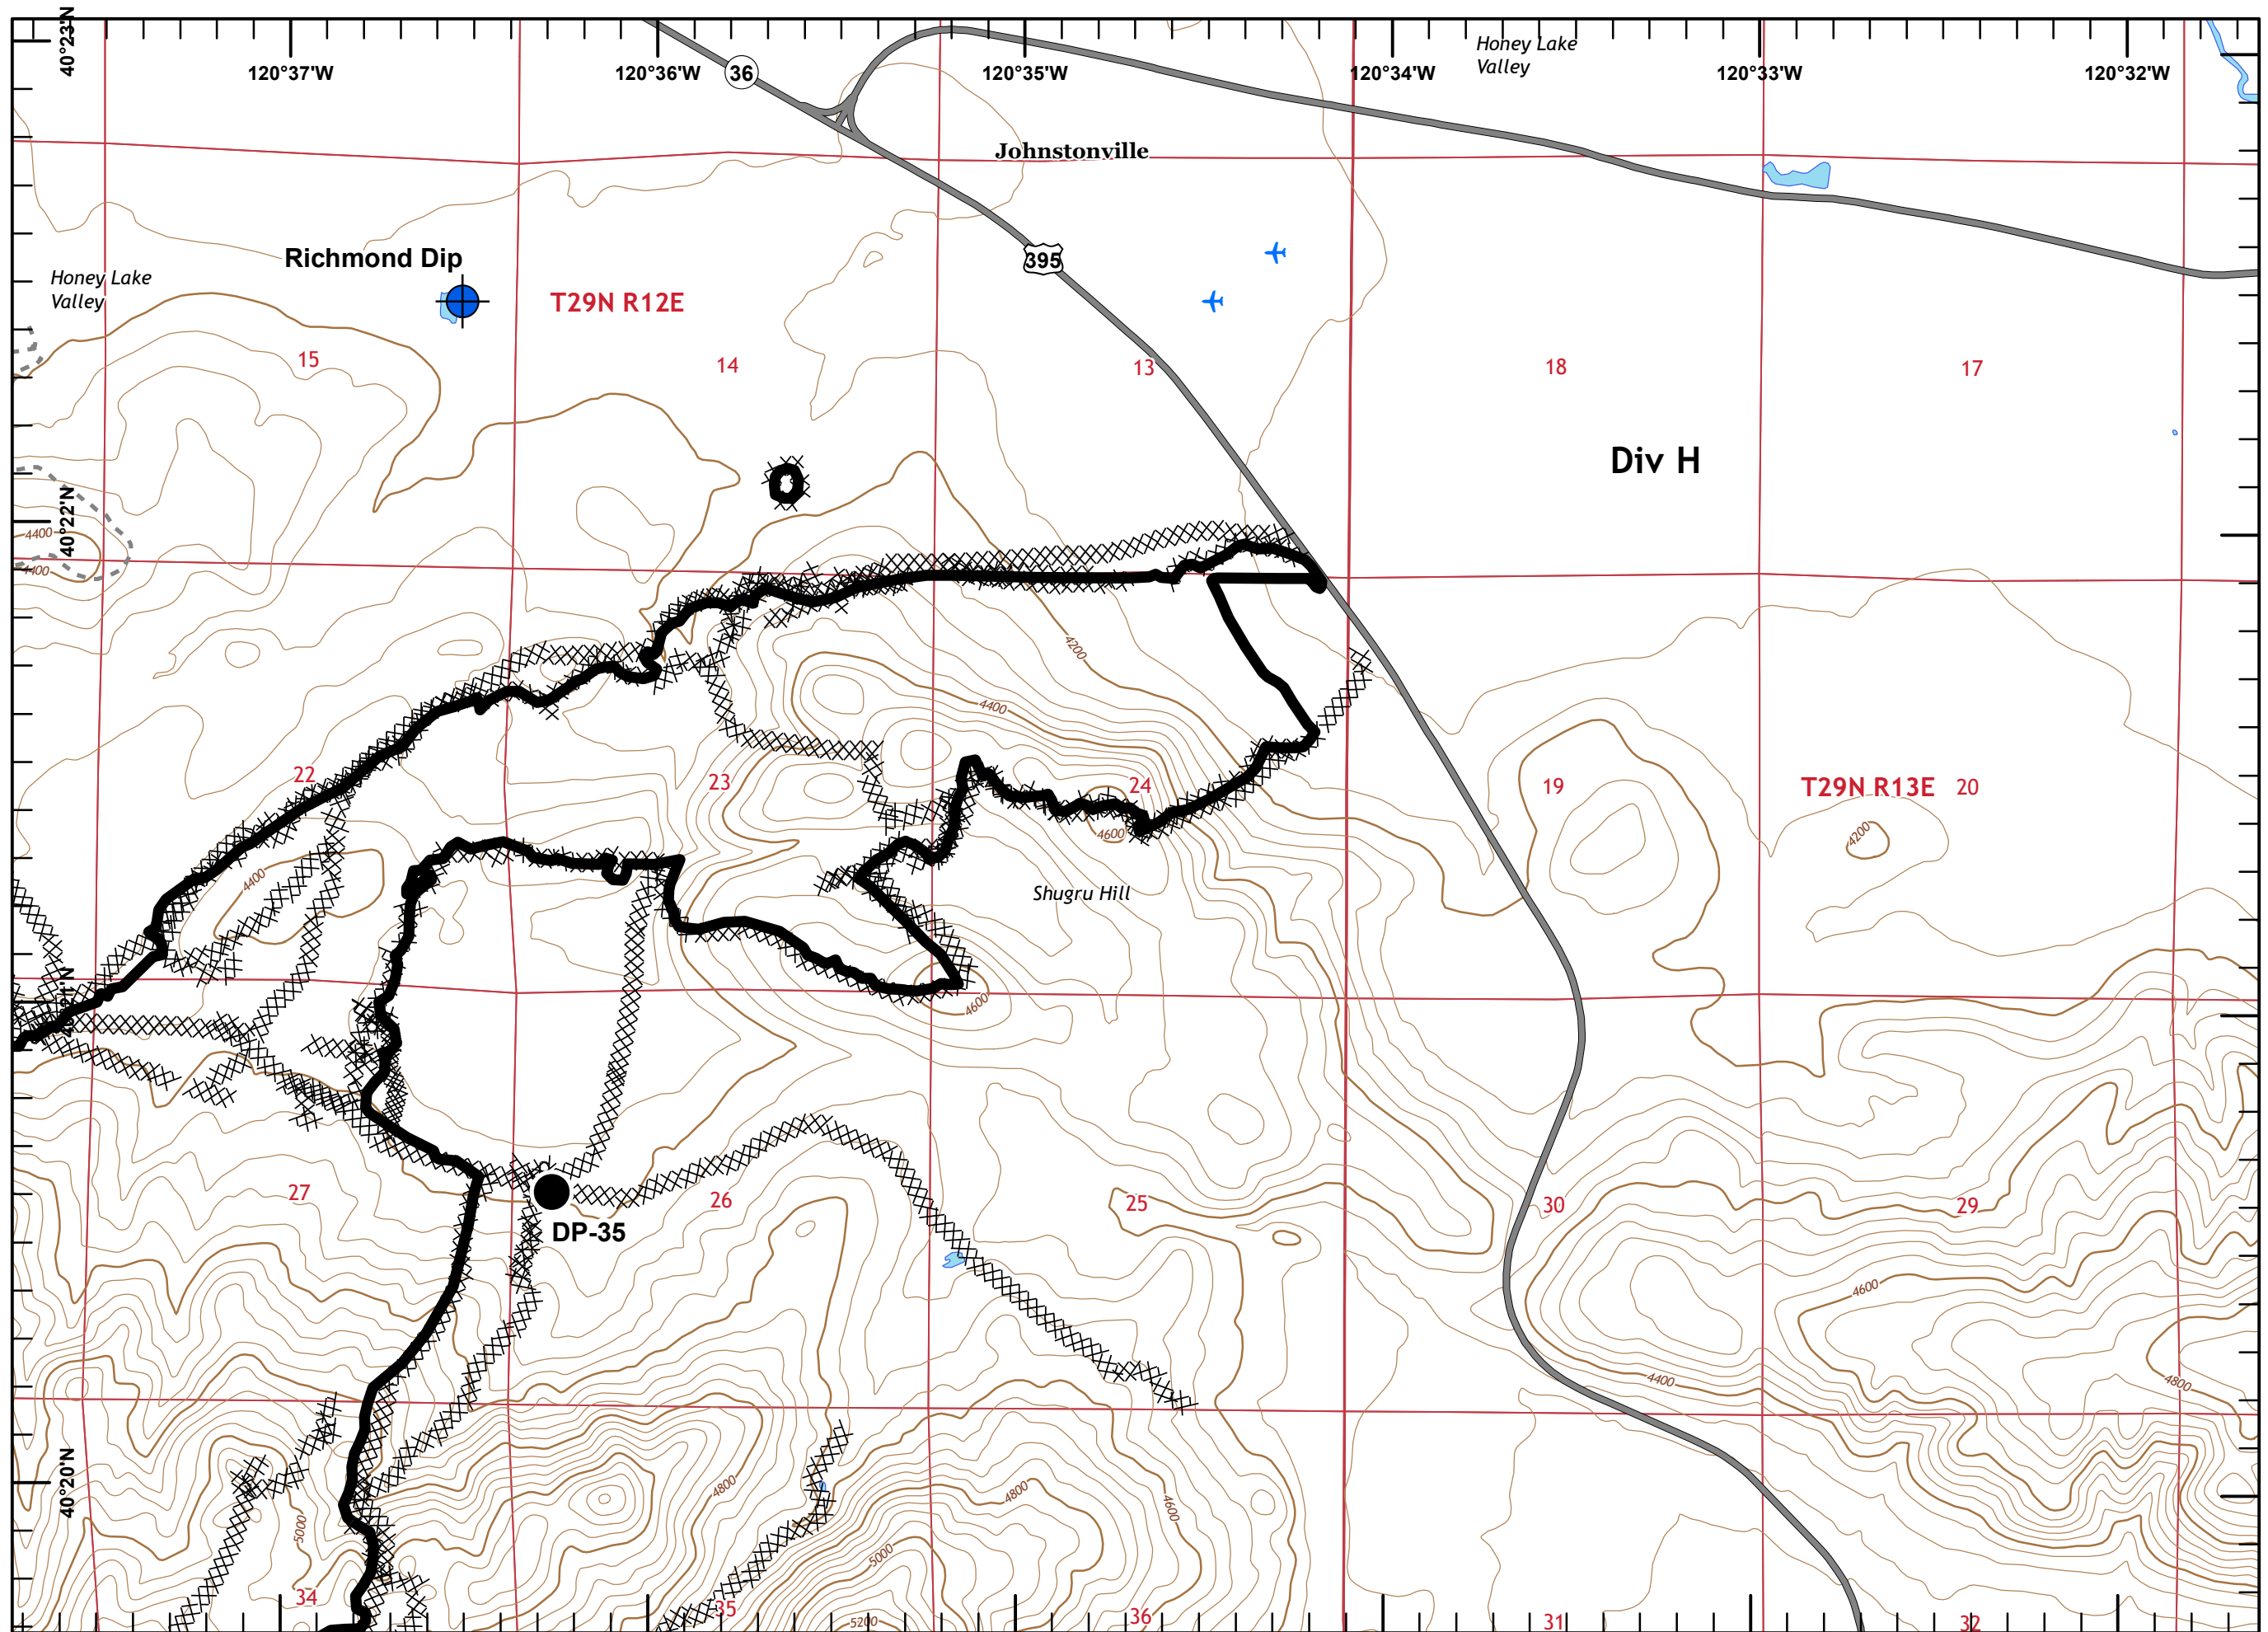

Sheep Fire
CA-PNF-001299

Page 7 of 10

- Dip Site
- Drop Point
- Contained Line
- Completed Dozer Line

Miles