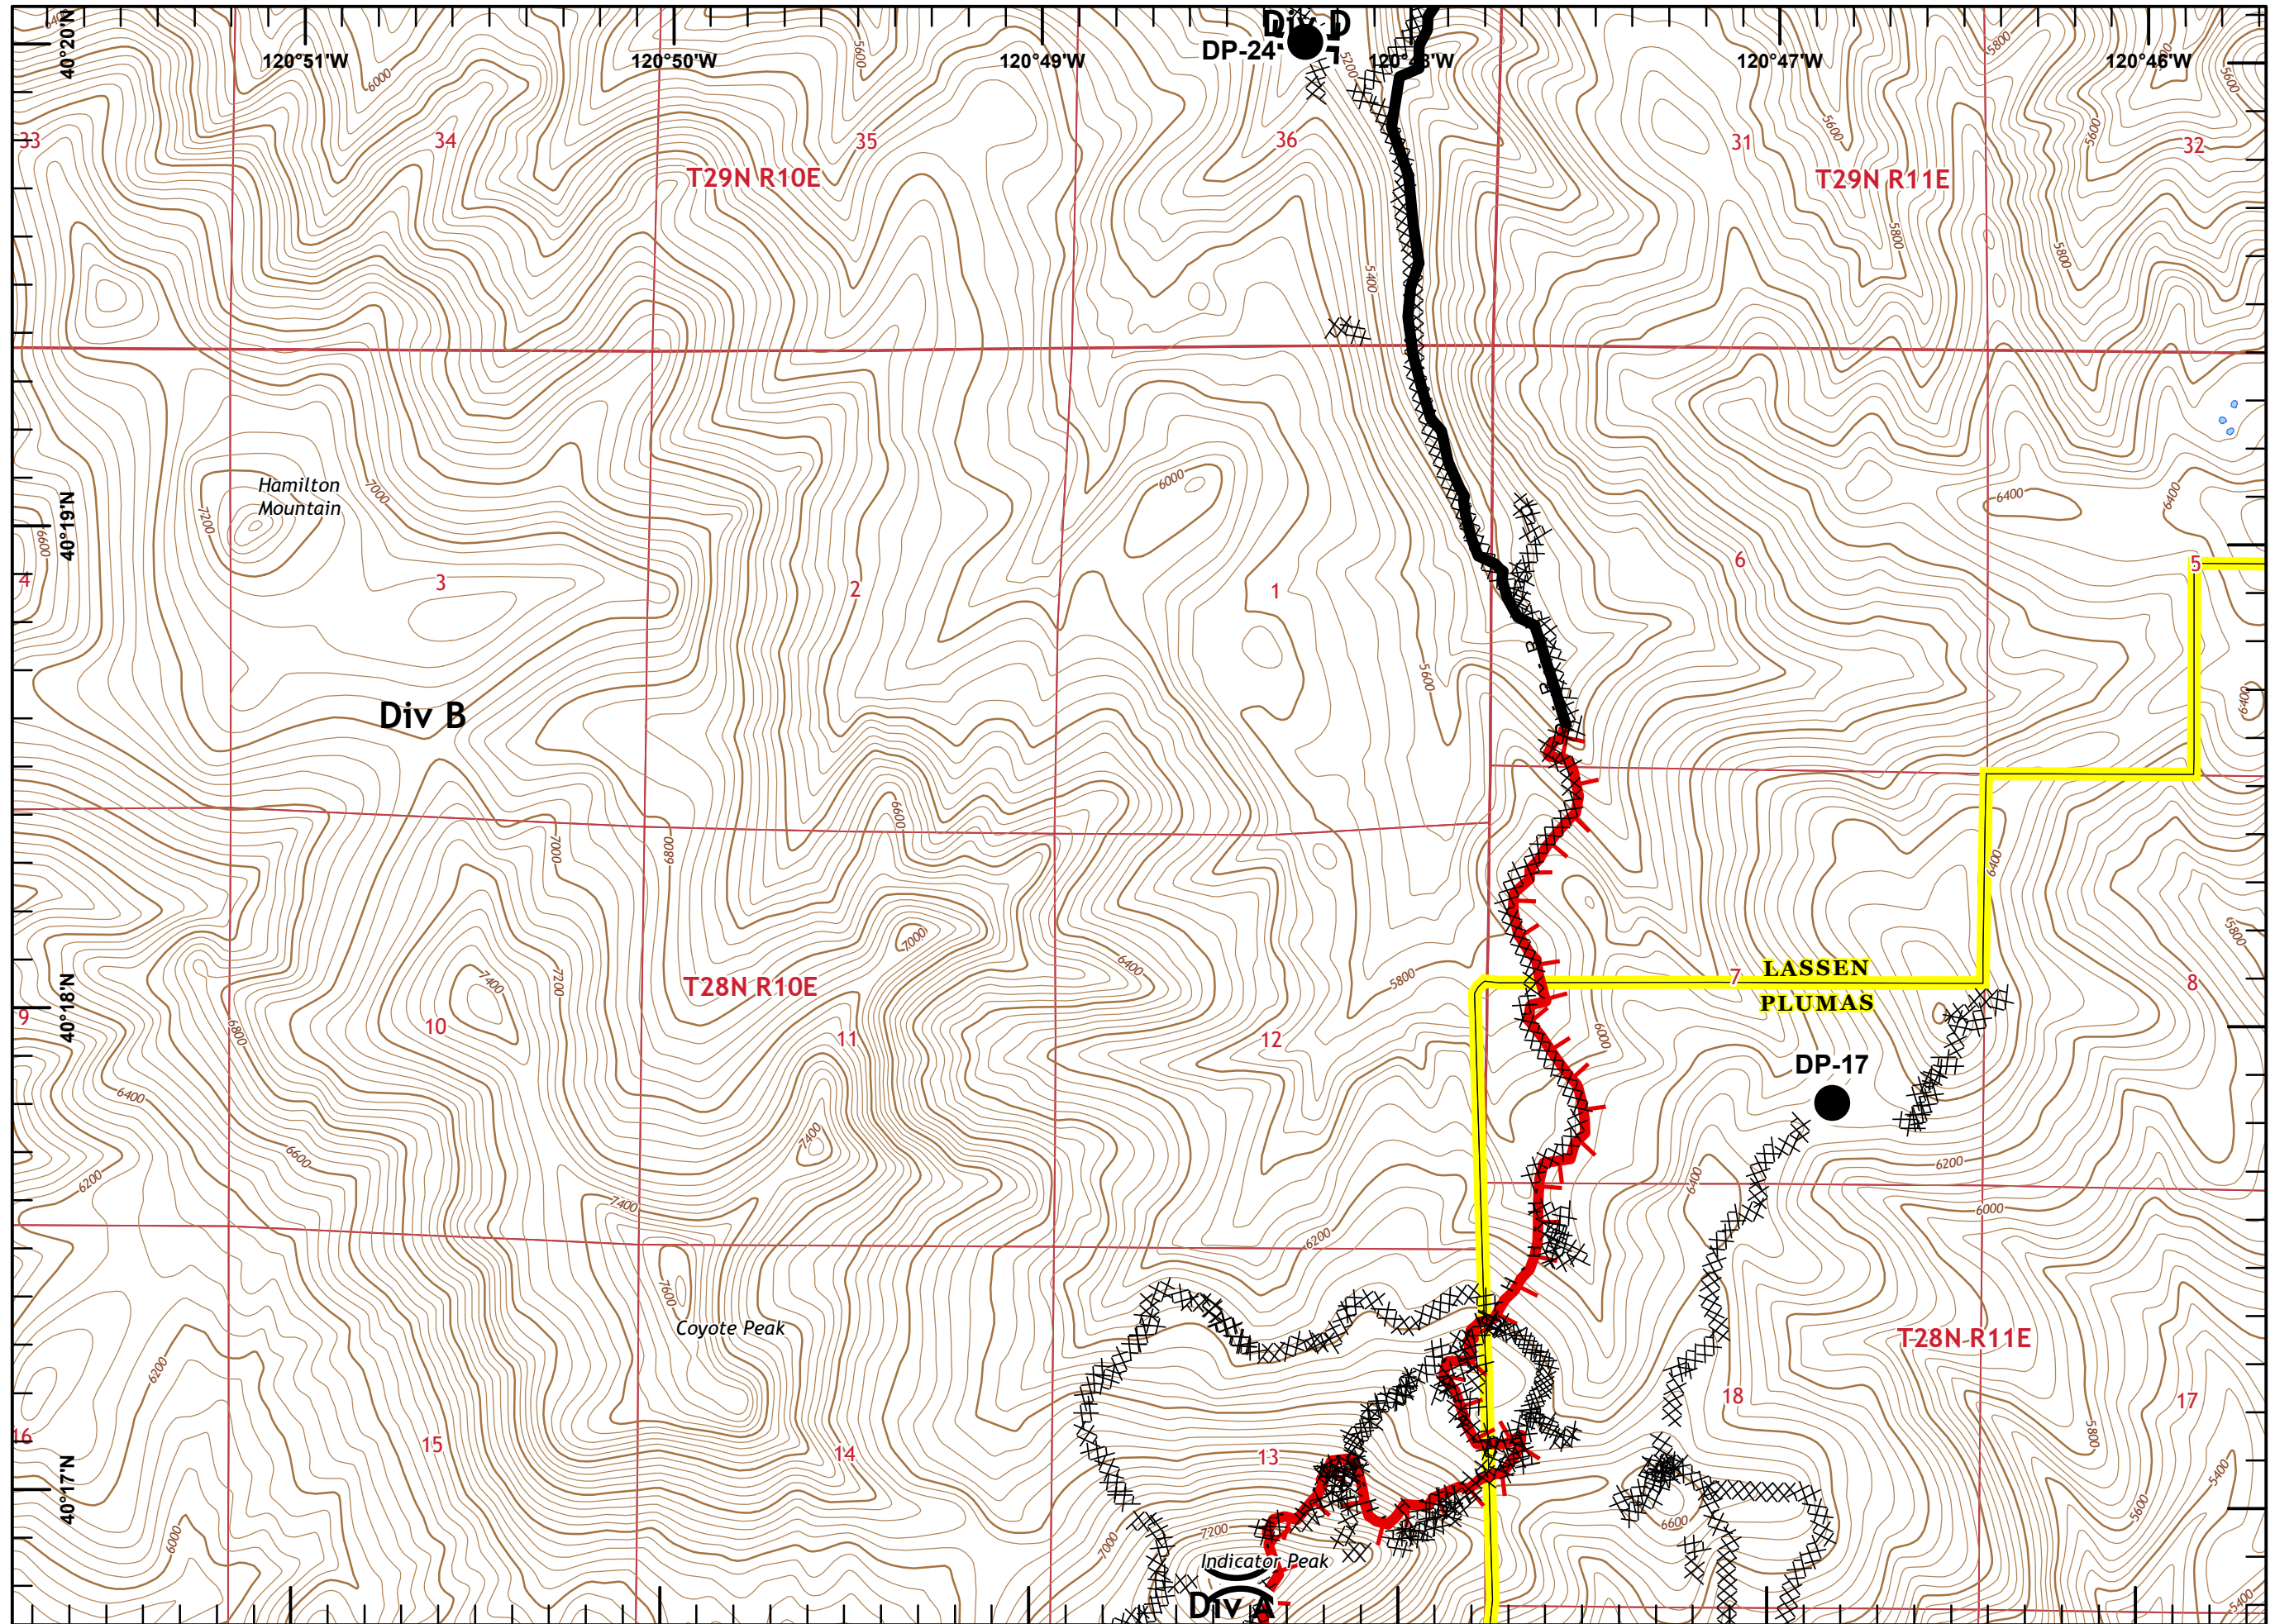

Sheep Fire
CA-PNF-001299

Page 2 of 10

- Drop Point
-) Division Break
- [[Branch Break
- ┌ Uncontrolled Fire Edge
- Contained Line
- XXXXX Completed Dozer Line
- H · H Completed Hand Line
- R · R Road as Completed Line

Miles