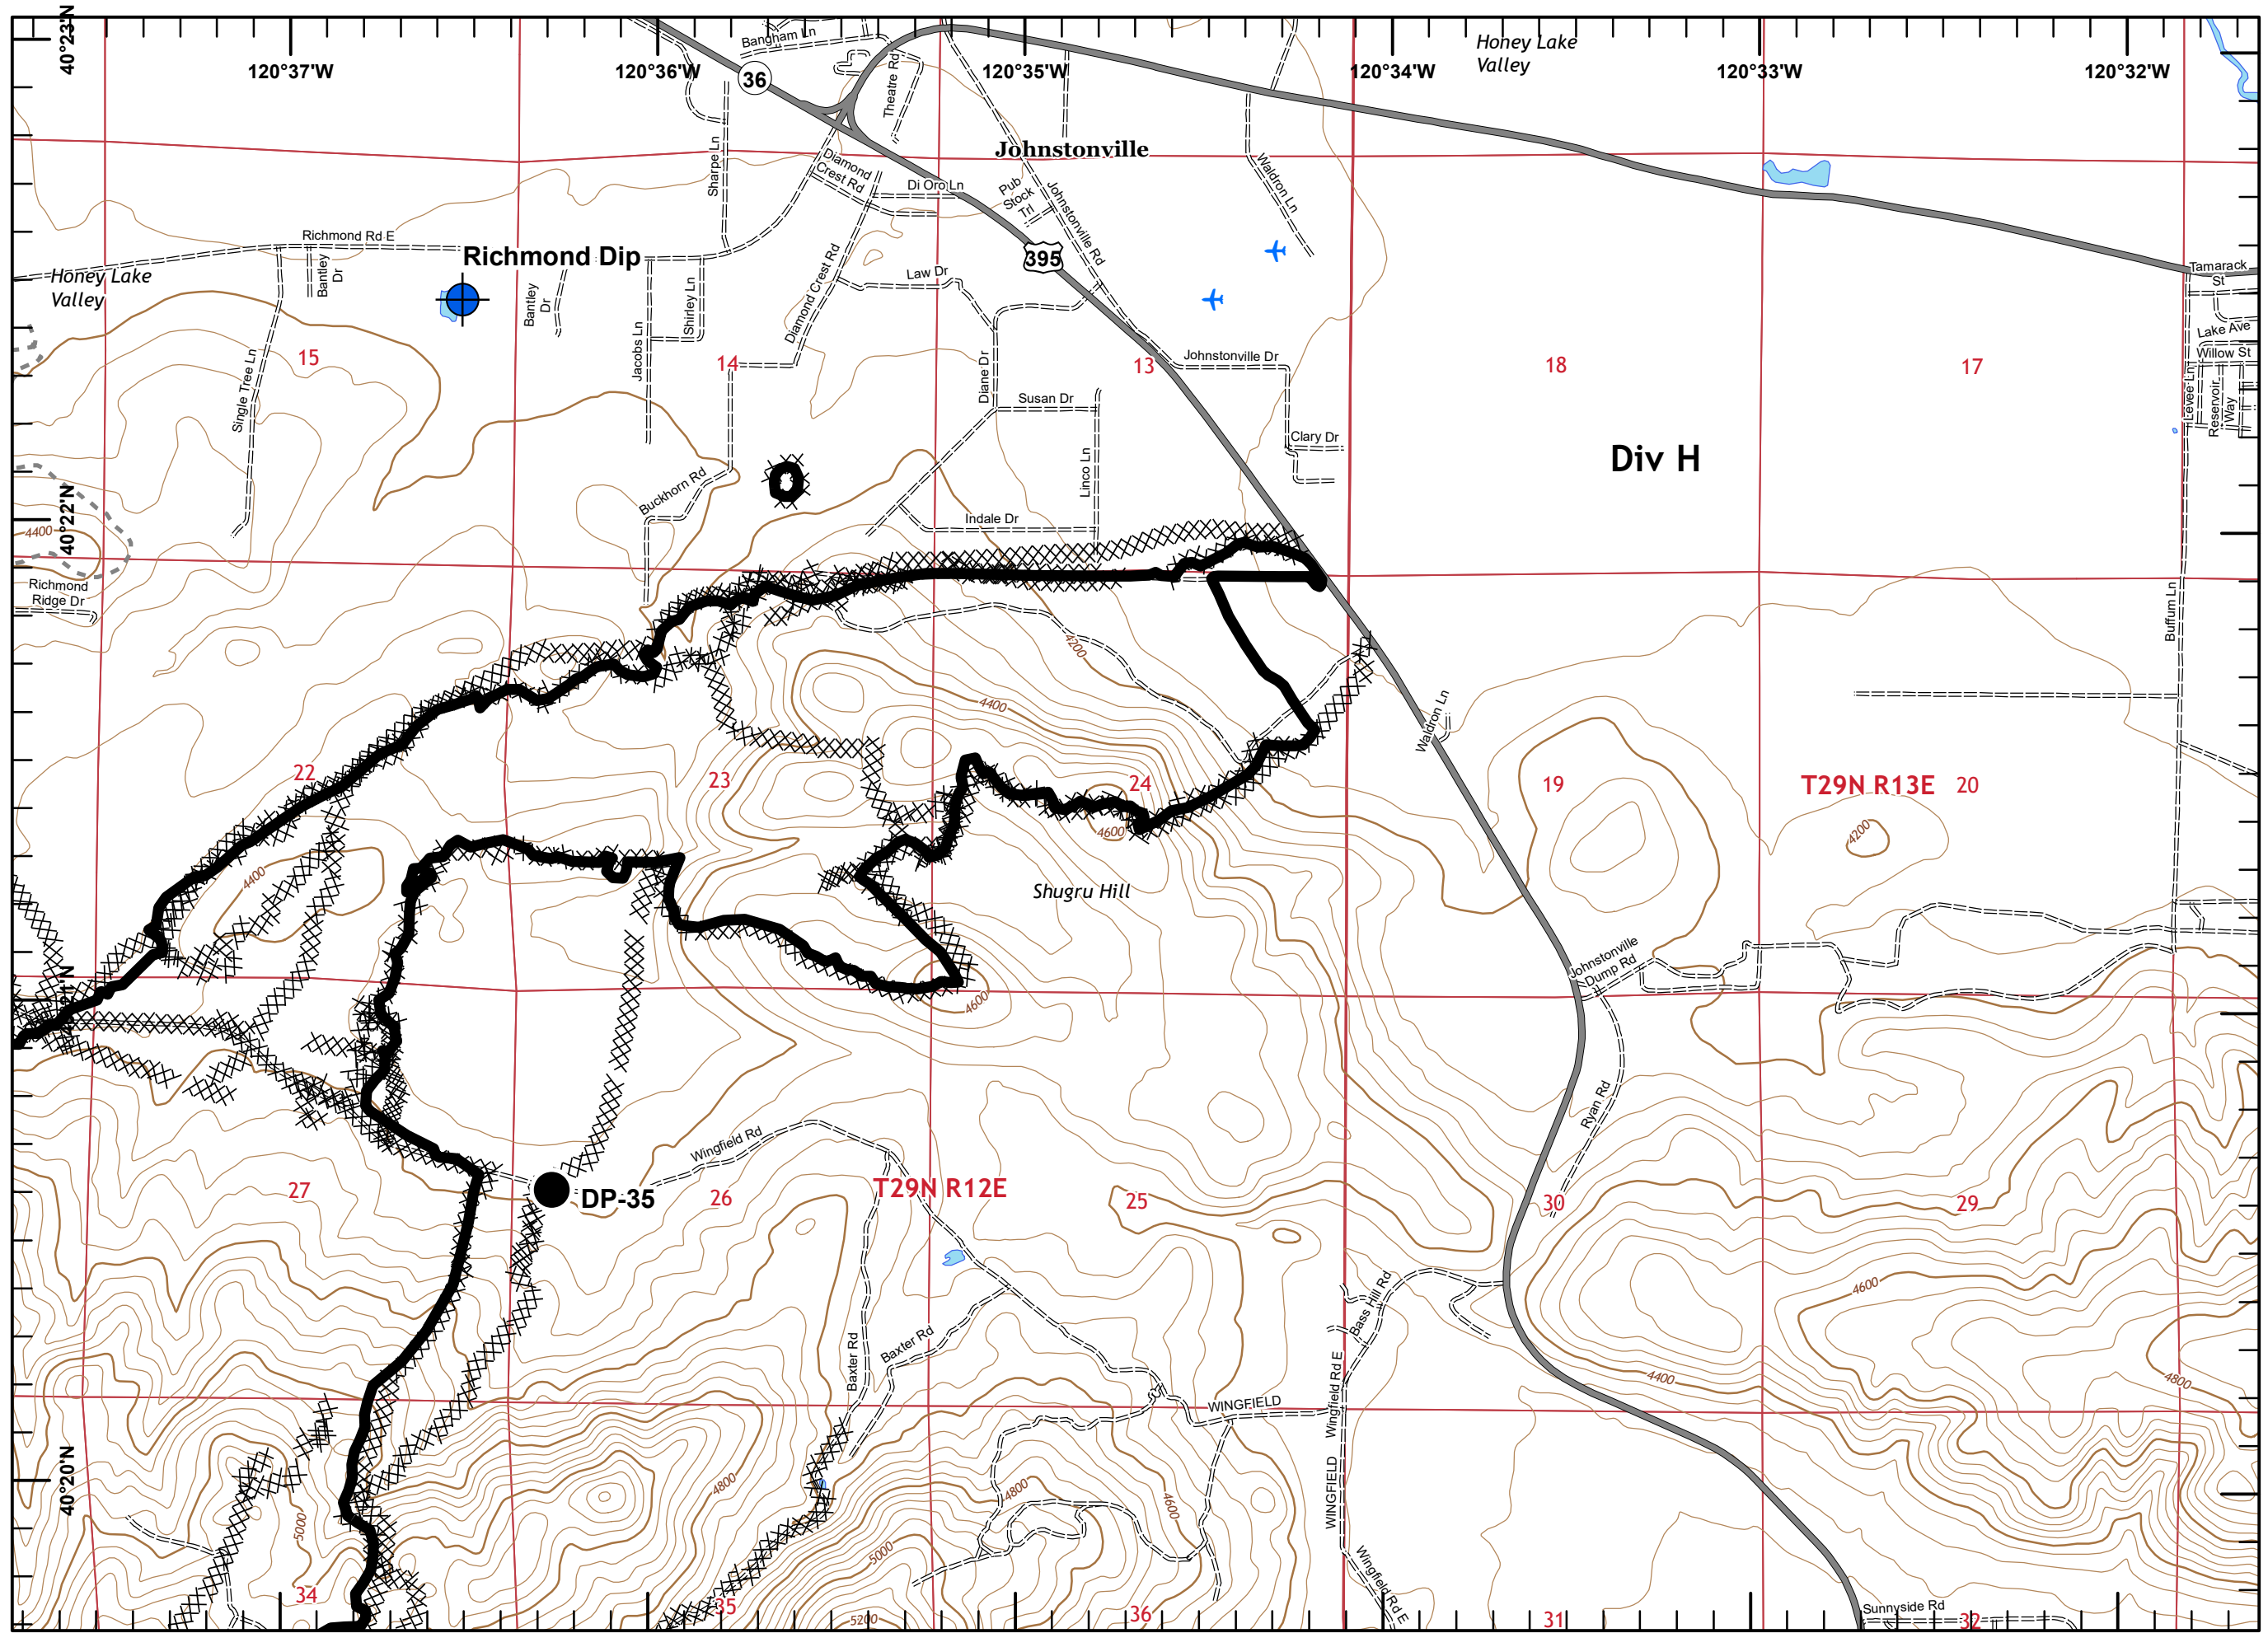

**Sheep Fire  
CA-PNF-001299**

Page 1 of 10

-  Driveable Road
-  Drop Point
-  Water Source
-  Division Break
-  Uncontrolled Fire Edge
-  Contained Line
-  Completed Dozer Line
-  H - H Completed Hand Line
-  R - R Road as Completed Line

- Drop Point
- Ⓜ Water Source
- ) Division Break
- Contained Line
- XXXXX Completed Dozer Line
- R - R Road as Completed Line

Miles

Sheep Fire  
CA-PNF-001299

Page 5 of 10

- Drop Point
- ) Division Break
- ▬ Contained Line
- XXXXX Completed Dozer Line

Miles

- Aerial Hazard
- Dip Site
- Drop Point
- Division Break
- Contained Line
- Completed Dozer Line

Miles

- Dip Site
- Drop Point
- Contained Line
- Completed Dozer Line

Miles

Sheep Fire  
CA-PNF-001299

- Dip Site
- Drop Point
- Safety Zone
- Staging Area
- Branch Break
- Contained Line
- Completed Dozer Line
- Completed Hand Line
- Road as Completed Line

Miles

Sheep Fire  
CA-PNF-001299

- Drop Point
- Ⓡ Repeater
- ⚠ Safety Zone
- || Branch Break
- Contained Line
- XXXXX Completed Dozer Line
- H · H Completed Hand Line
- R · R Road as Completed Line