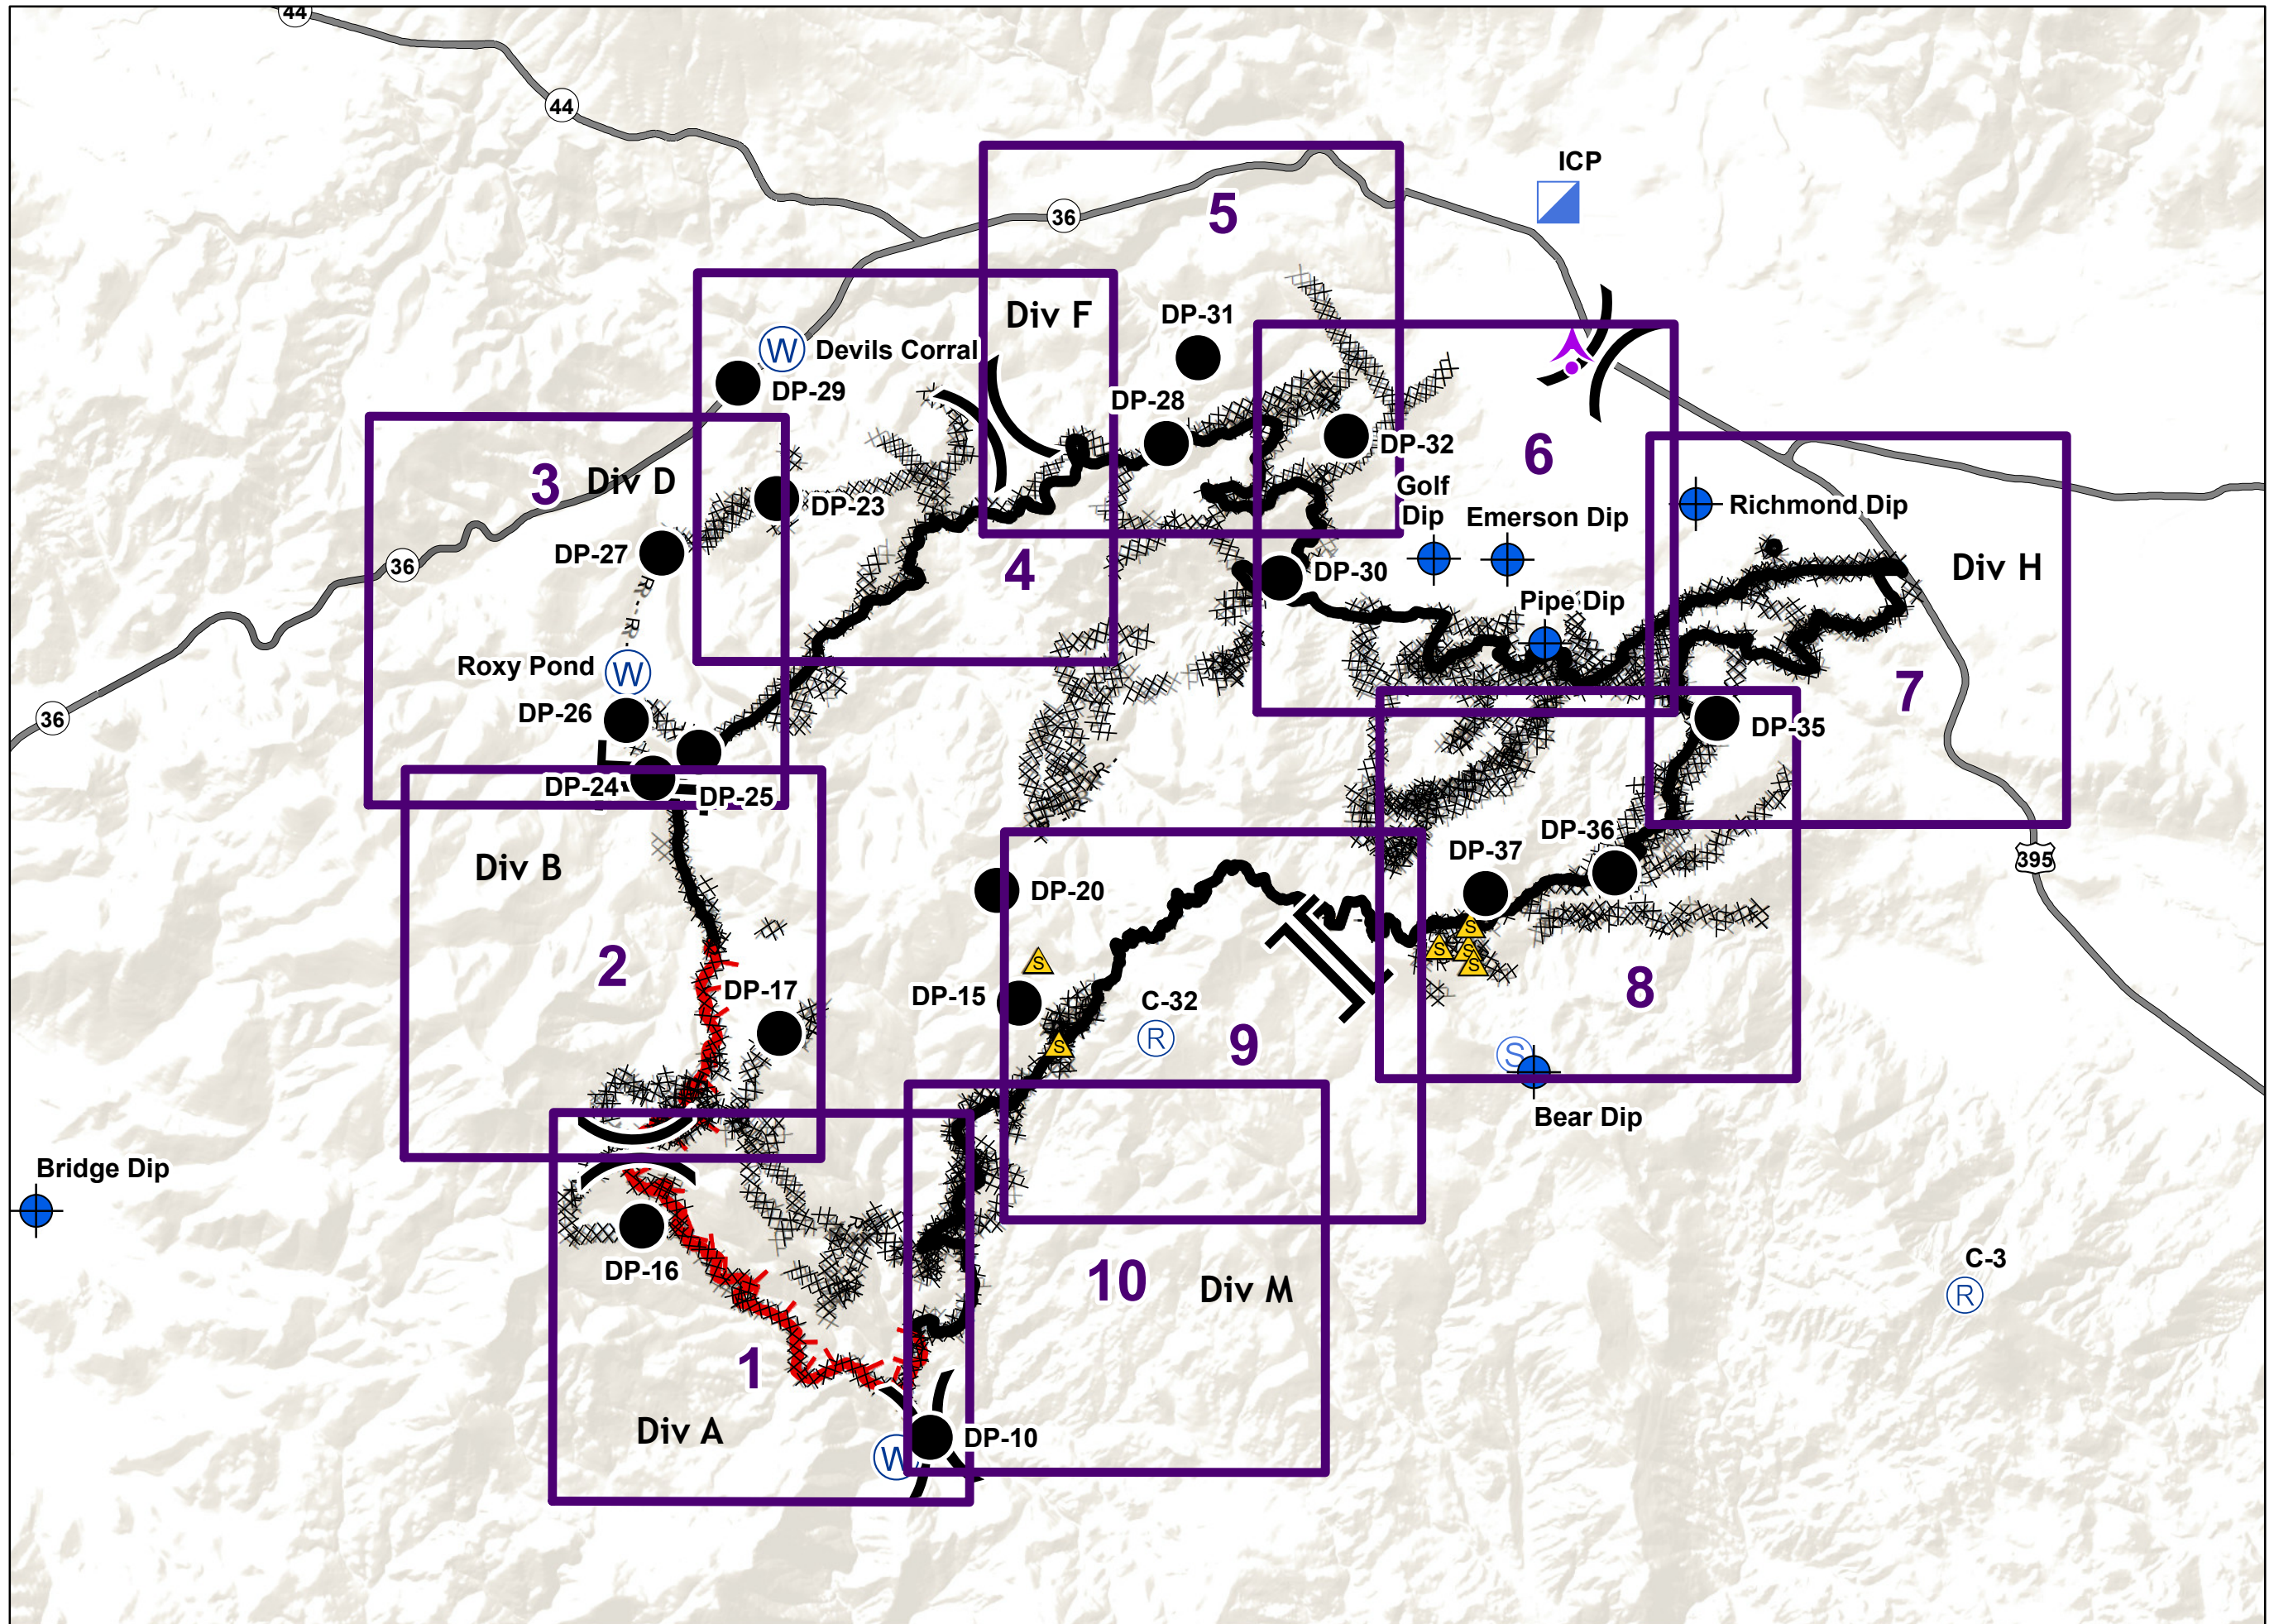

**Sheep Fire  
CA-PNF-001299  
9/8/2020**

-  Aerial Hazard
-  Dip Site
-  Drop Point
-  Incident Command Post
-  Repeater
-  Safety Zone
-  Staging Area
-  Water Source
-  Uncontrolled Fire Edge
-  Contained Line
-  Completed Dozer Line
-  H - H Completed Hand Line
-  R - R Road as Completed Line

**Sheep Fire  
CA-PNF-001299**

Page 1 of 10

-  Driveable Road
-  Drop Point
-  Water Source
-  Division Break
-  Uncontrolled Fire Edge
-  Contained Line
-  Completed Dozer Line
-  H - H Completed Hand Line
-  R - R Road as Completed Line

Miles

Sheep Fire  
CA-PNF-001299

Page 2 of 10

- Drop Point
- ) Division Break
- [[ Branch Break
- ┌ Uncontrolled Fire Edge
- Contained Line
- XXXXX Completed Dozer Line
- H · H Completed Hand Line
- R · R Road as Completed Line

- Drop Point
- Ⓜ Water Source
- ) Division Break
- Contained Line
- XXXXX Completed Dozer Line
- R - R Road as Completed Line

Miles

Sheep Fire  
CA-PNF-001299

Page 5 of 10

- Drop Point
- ) Division Break
- ▬ Contained Line
- XXXXX Completed Dozer Line