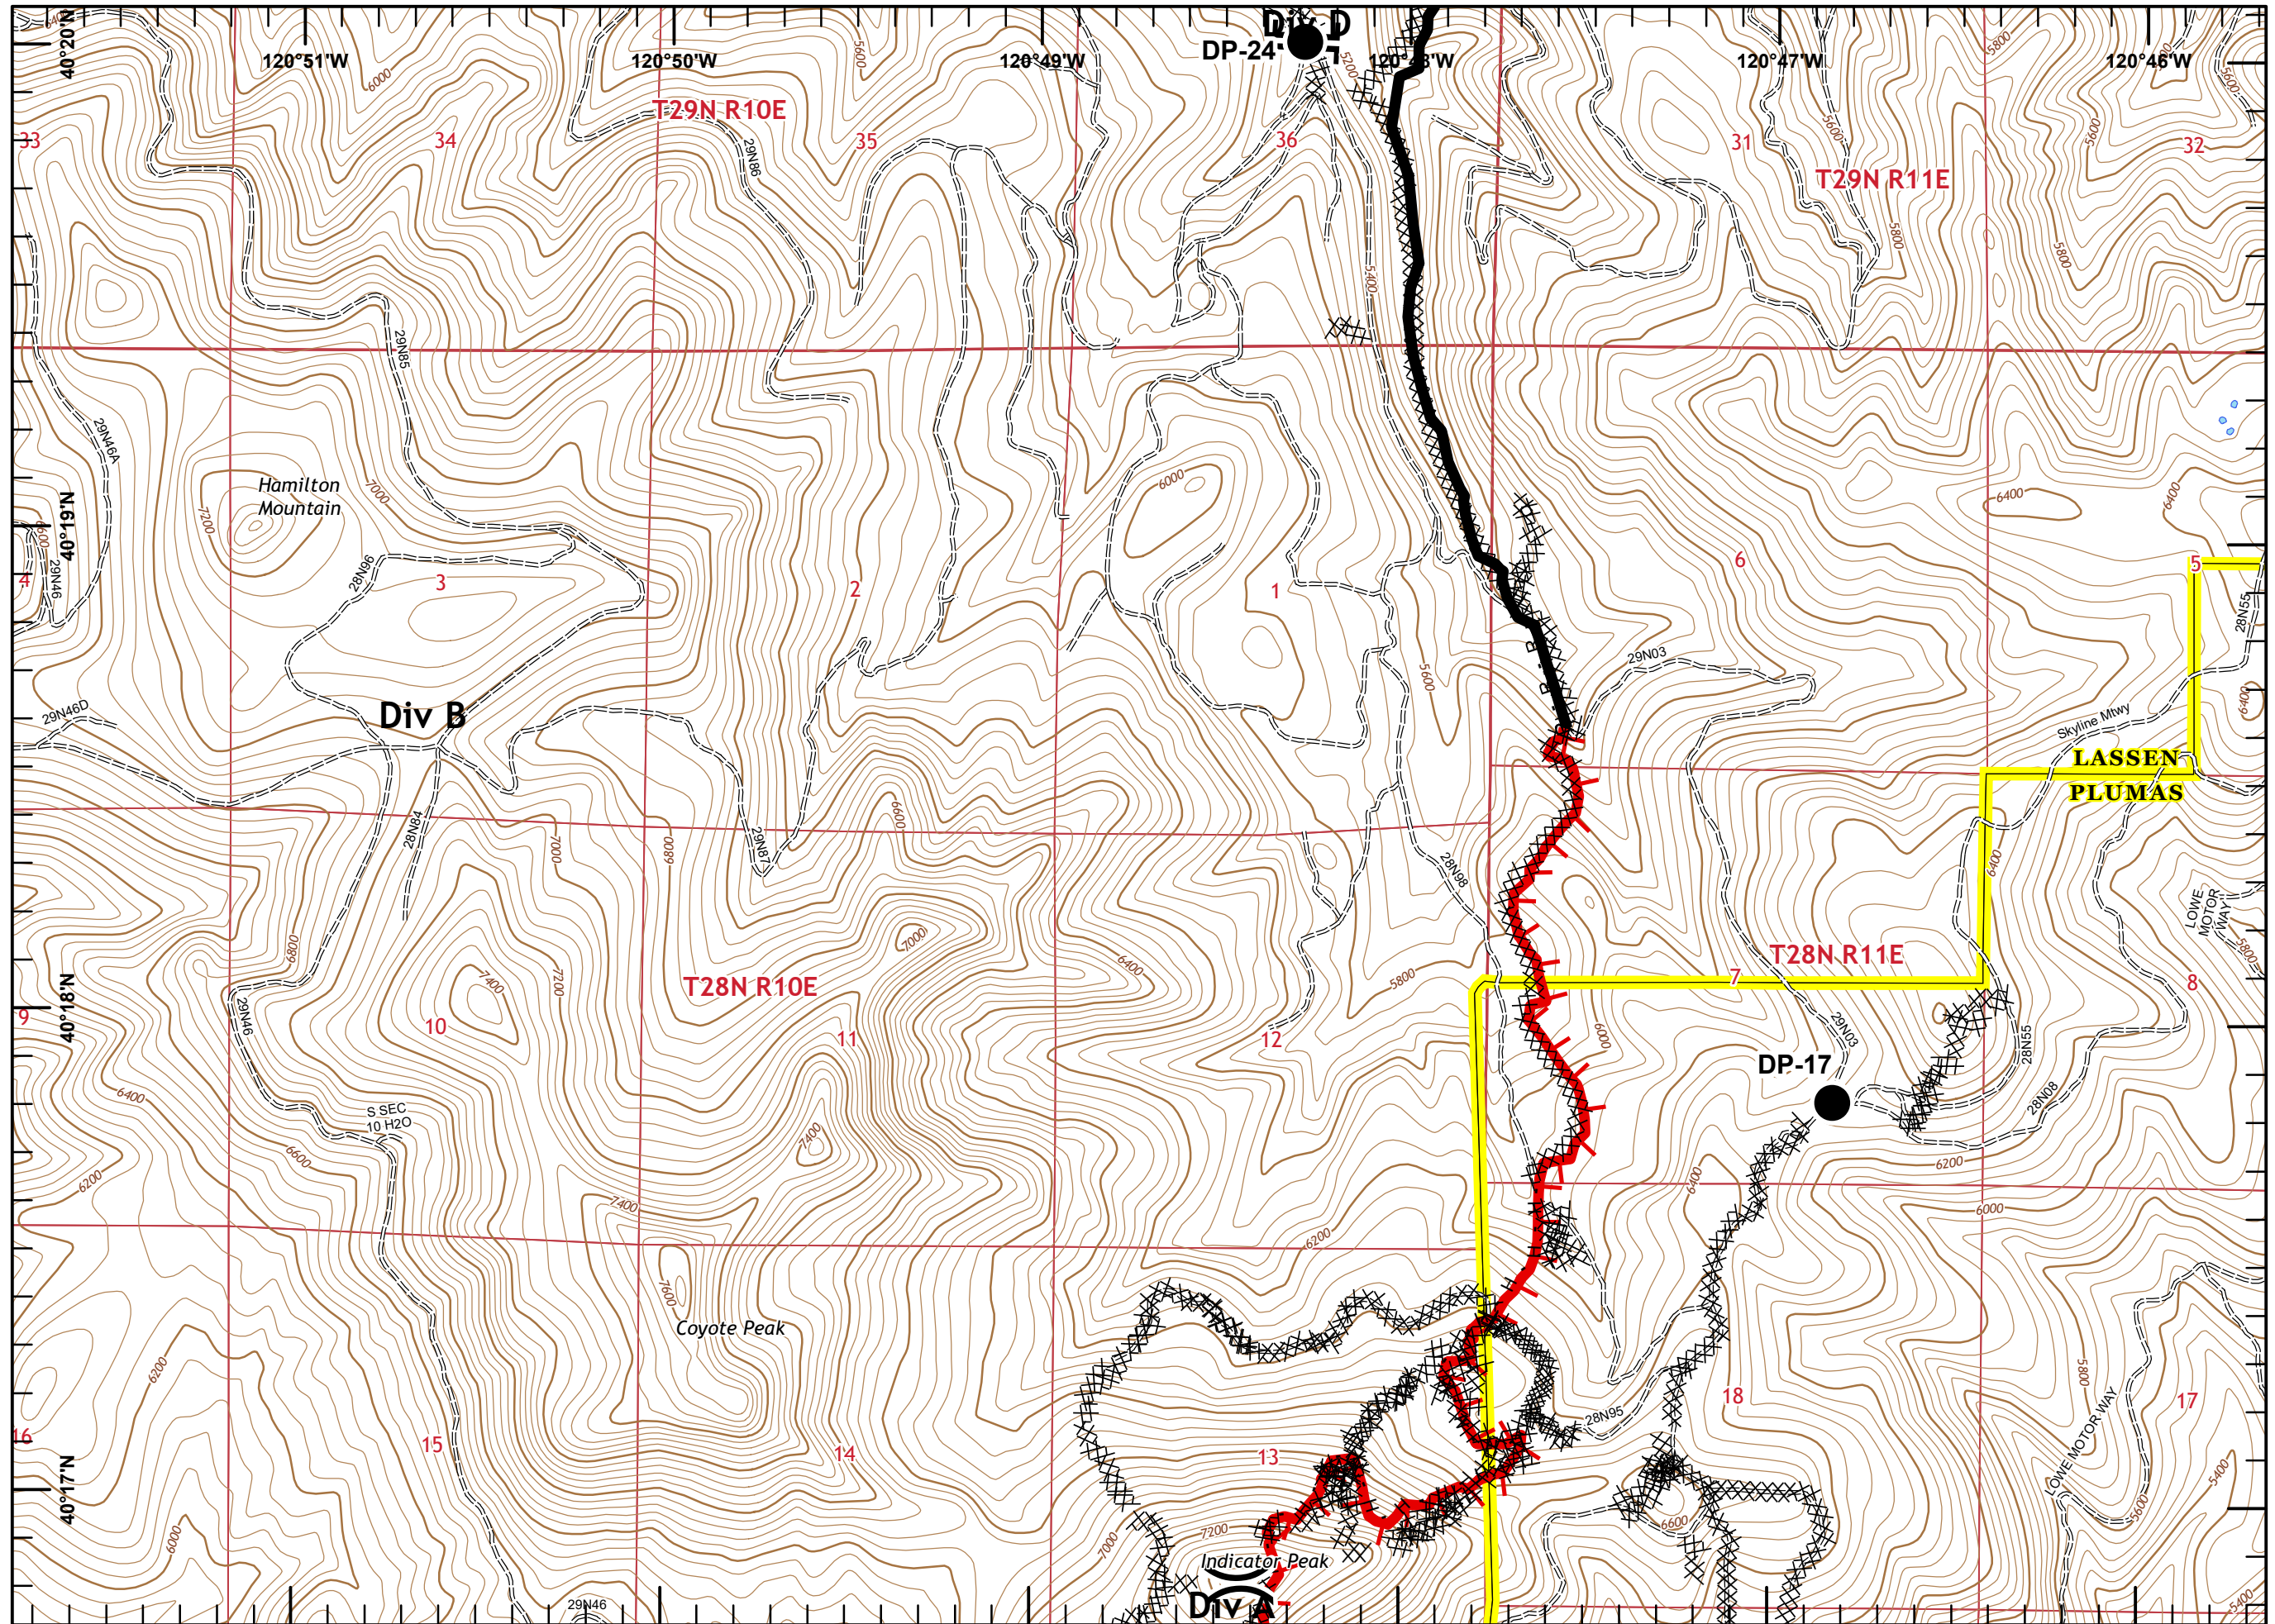

Sheep Fire
CA-PNF-001299

Page 2 of 10

- Drop Point
-) Division Break
- [[Branch Break
- ┌ Uncontrolled Fire Edge
- Contained Line
- XXXXX Completed Dozer Line
- H · H Completed Hand Line
- R · R Road as Completed Line

Miles