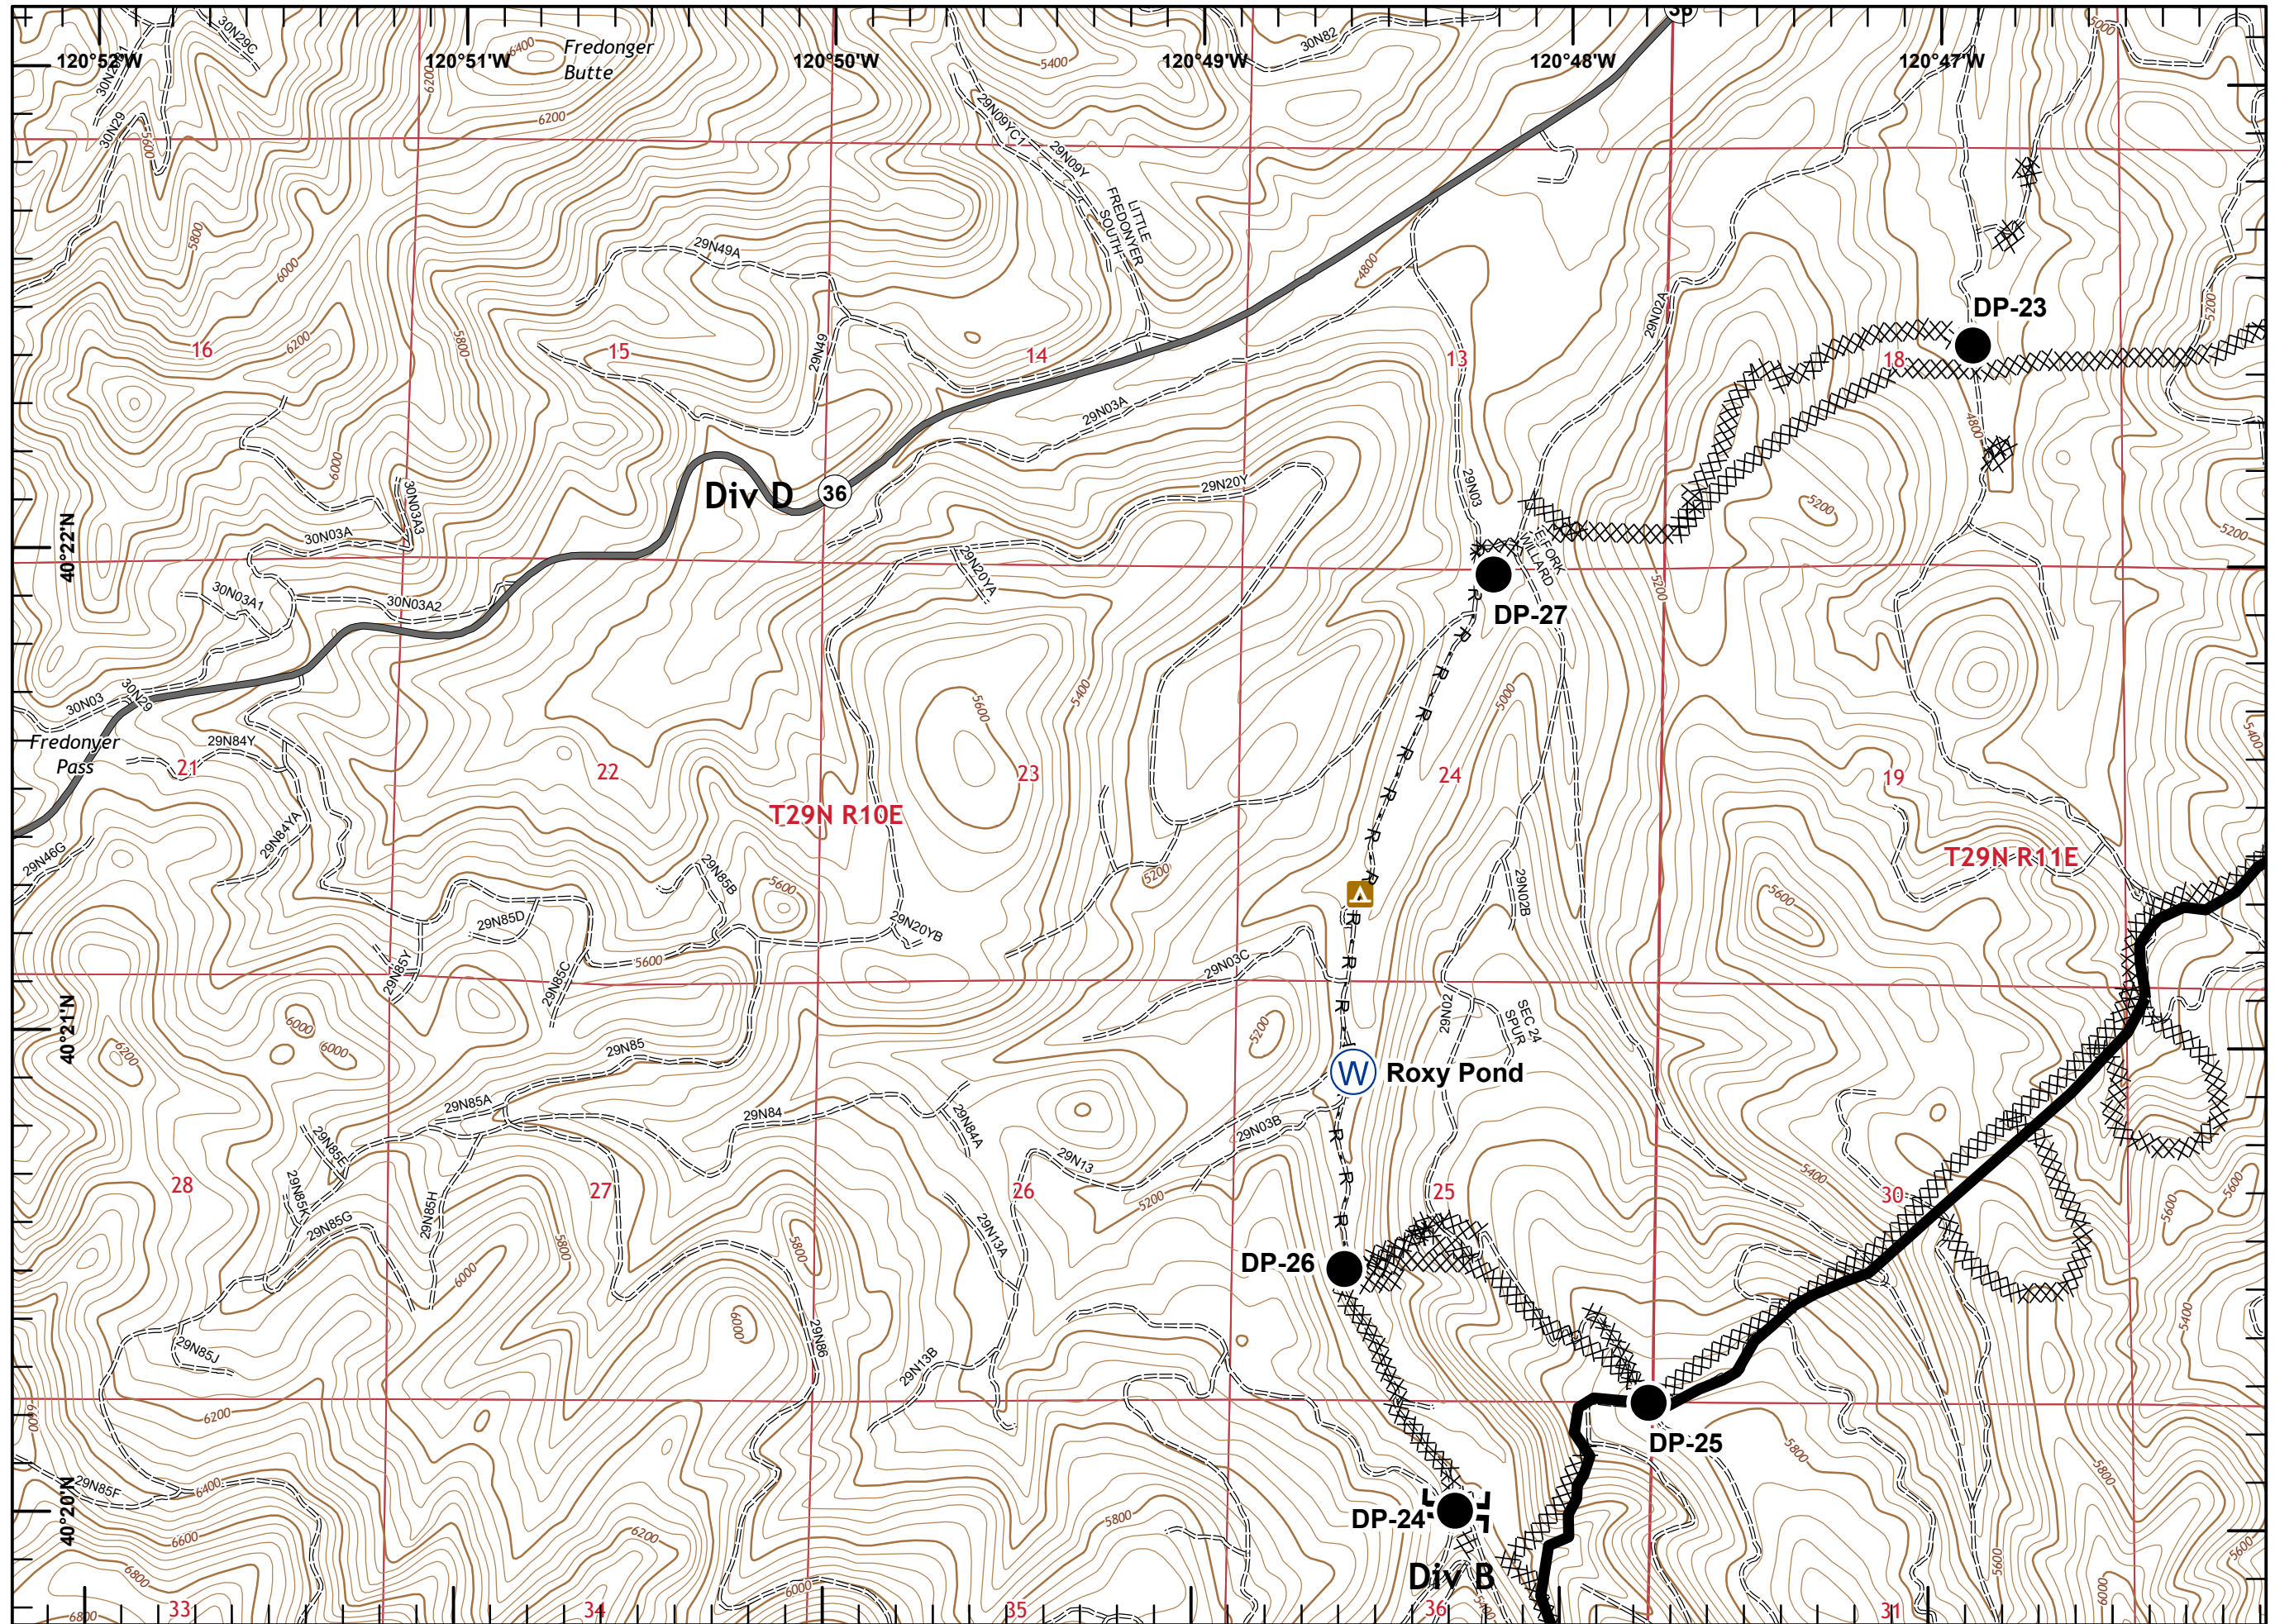

**Sheep Fire  
CA-PNF-001299  
9/8/2020**

-  Aerial Hazard
-  Dip Site
-  Drop Point
-  Incident Command Post
-  Repeater
-  Safety Zone
-  Staging Area
-  Water Source
-  Uncontrolled Fire Edge
-  Contained Line
-  Completed Dozer Line
-  H - H Completed Hand Line
-  R - R Road as Completed Line

**Sheep Fire  
CA-PNF-001299**

Page 1 of 10

-  Driveable Road
-  Drop Point
-  Water Source
-  Division Break
-  Uncontrolled Fire Edge
-  Contained Line
-  Completed Dozer Line
-  H - H Completed Hand Line
-  R - R Road as Completed Line

Miles

Sheep Fire  
CA-PNF-001299

Page 3 of 10

- Drop Point
- W Water Source
- || Branch Break
- Contained Line
- XXXXX Completed Dozer Line
- R · R Road as Completed Line

Miles

Sheep Fire  
CA-PNF-001299

Page 4 of 10

- Drop Point
- Ⓜ Water Source
- ) Division Break
- Contained Line
- XXXXX Completed Dozer Line
- R - R Road as Completed Line

Miles

Sheep Fire  
CA-PNF-001299

Page 5 of 10

- Drop Point
- ) Division Break
- ▬ Contained Line
- XXXXX Completed Dozer Line