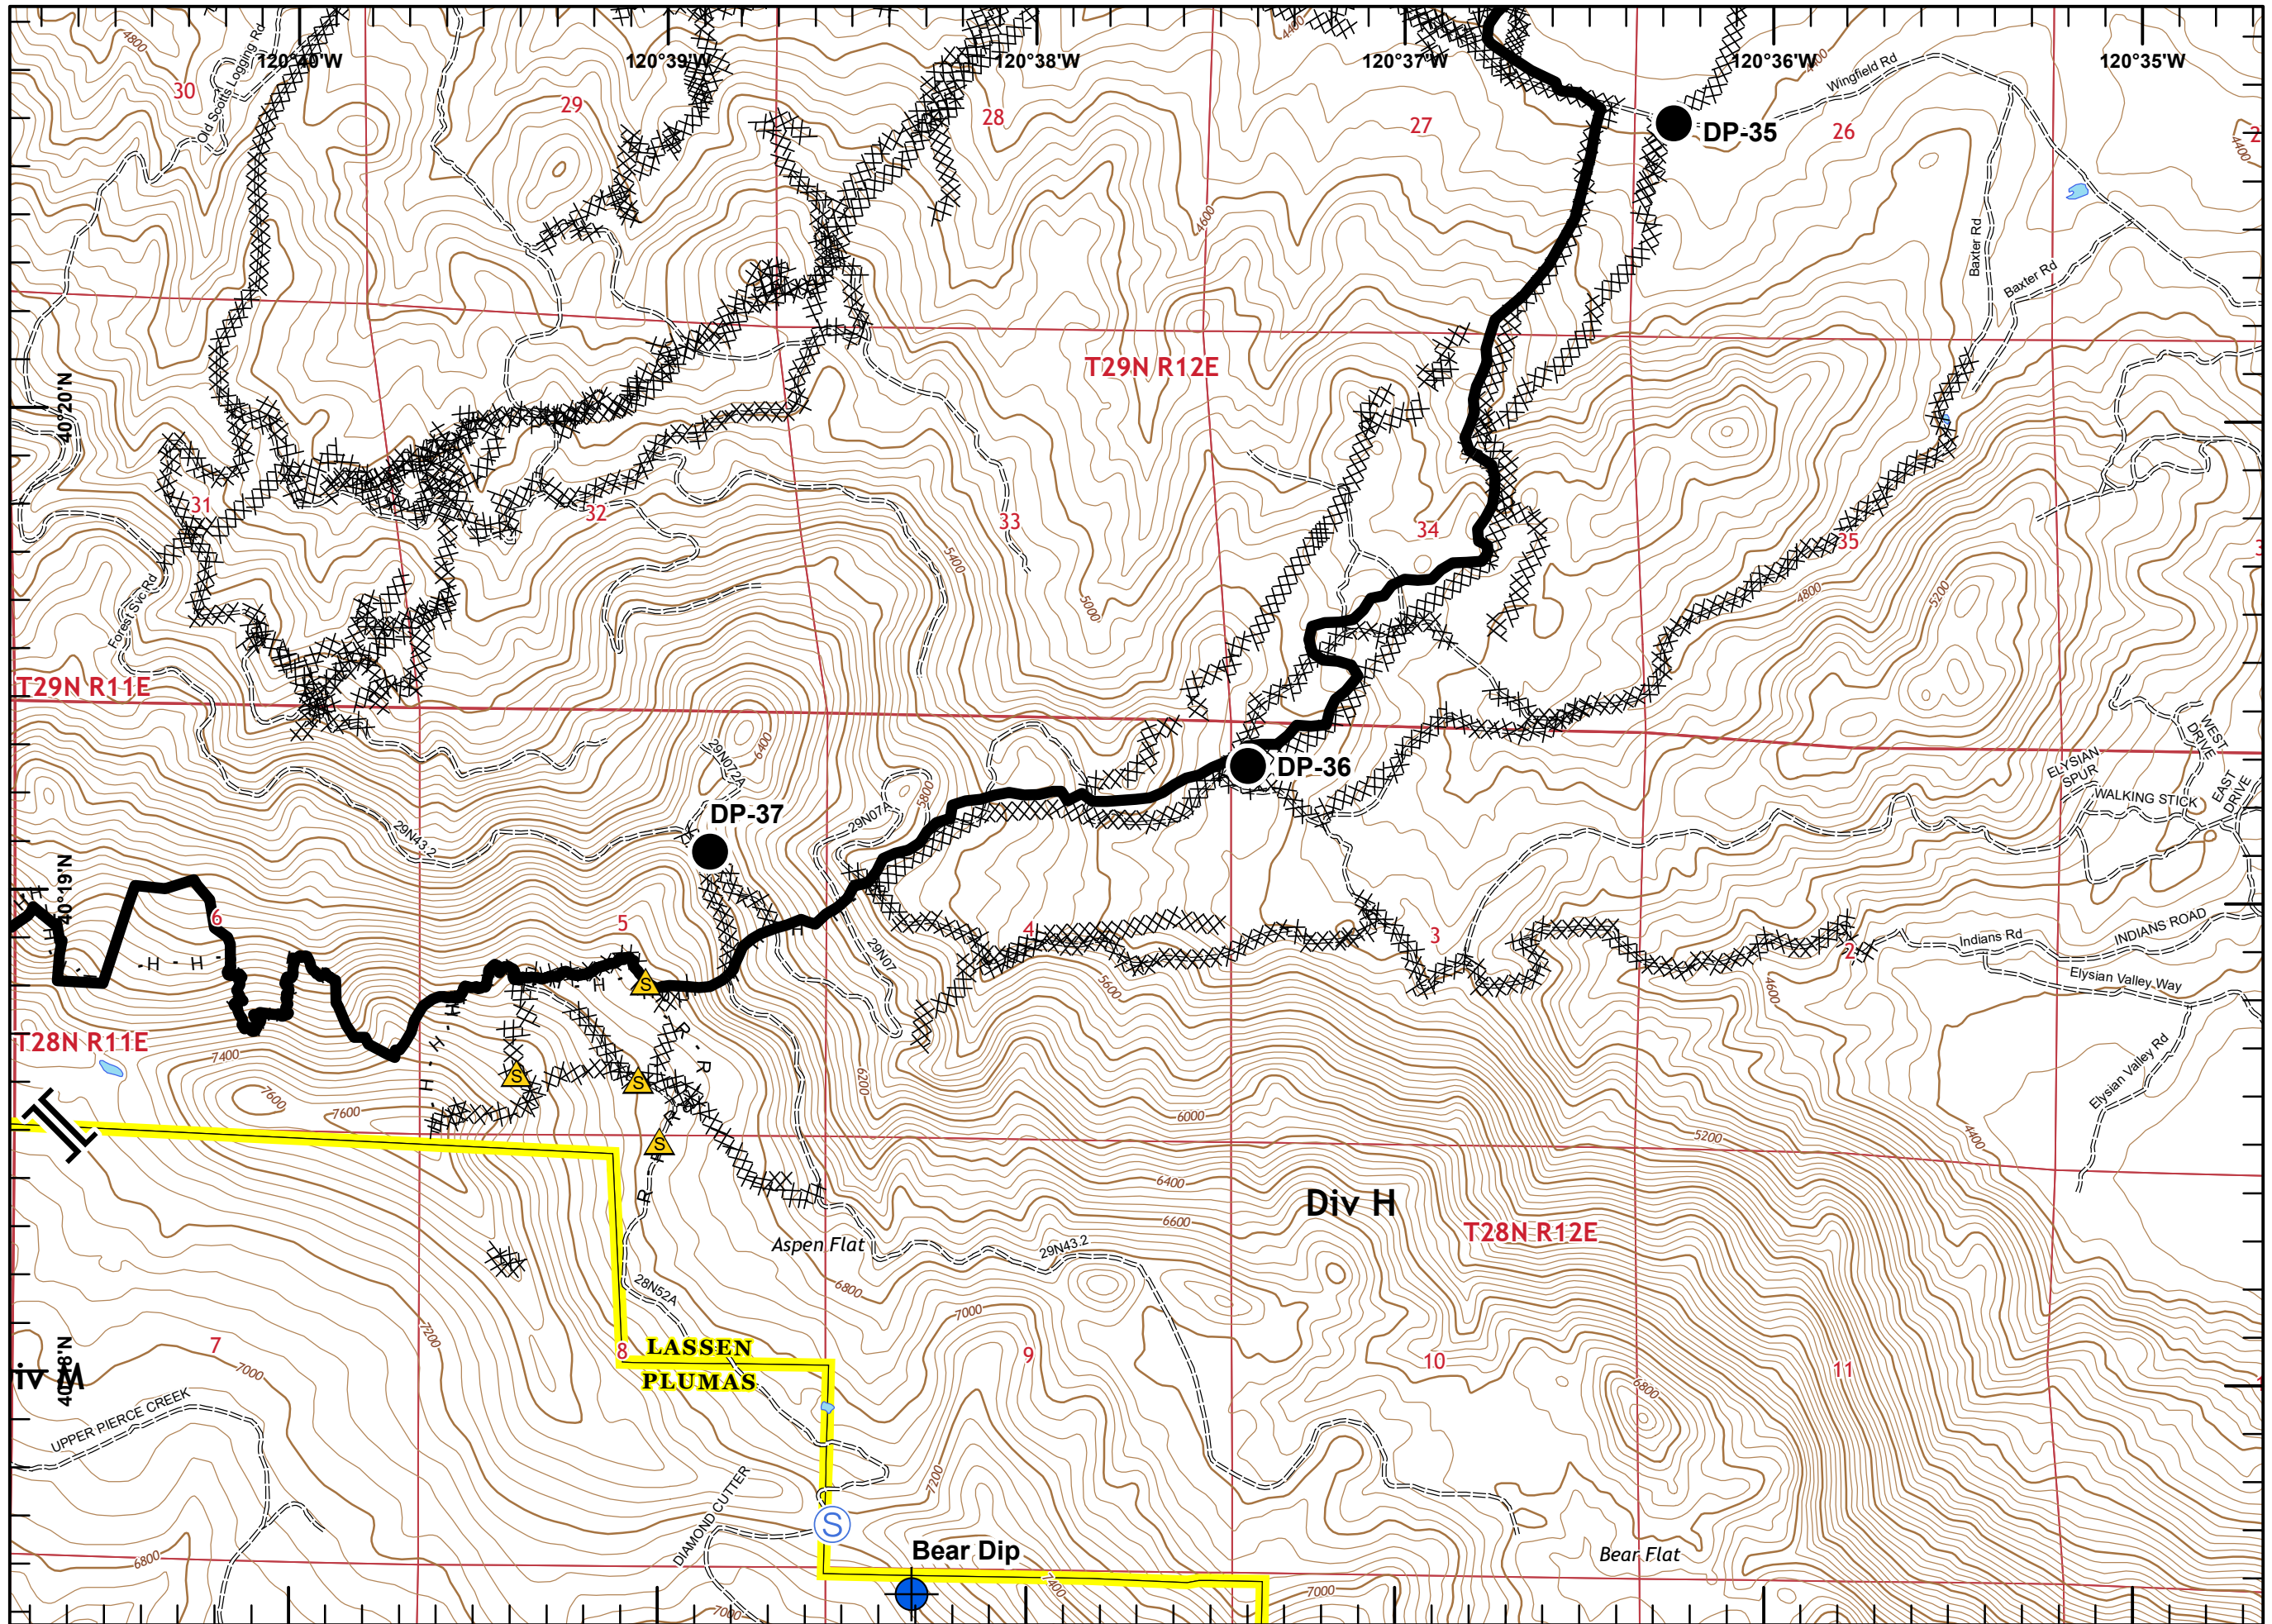

**Sheep Fire  
CA-PNF-001299**

Page 1 of 10

-  Driveable Road
-  Drop Point
-  Water Source
-  Division Break
-  Uncontrolled Fire Edge
-  Contained Line
-  Completed Dozer Line
-  H - H Completed Hand Line
-  R - R Road as Completed Line

- Drop Point
- Ⓜ Water Source
- ) Division Break
- Contained Line
- XXXXX Completed Dozer Line
- R - R Road as Completed Line

Miles

Sheep Fire  
CA-PNF-001299

Page 5 of 10

- Drop Point
- ) Division Break
- ▬ Contained Line
- XXXXX Completed Dozer Line

Miles

- Aerial Hazard
- Dip Site
- Drop Point
- Division Break
- Contained Line
- Completed Dozer Line

Miles

- Dip Site
- Drop Point
- Contained Line
- Completed Dozer Line

Miles

Sheep Fire  
CA-PNF-001299

- Dip Site
- Drop Point
- Safety Zone
- Staging Area
- Branch Break
- Contained Line
- Completed Dozer Line
- Completed Hand Line
- Road as Completed Line

Miles

Sheep Fire  
CA-PNF-001299

- Drop Point
- Ⓡ Repeater
- ⚠ Safety Zone
- || Branch Break
- Contained Line
- XXXXX Completed Dozer Line
- H · H Completed Hand Line
- R · R Road as Completed Line