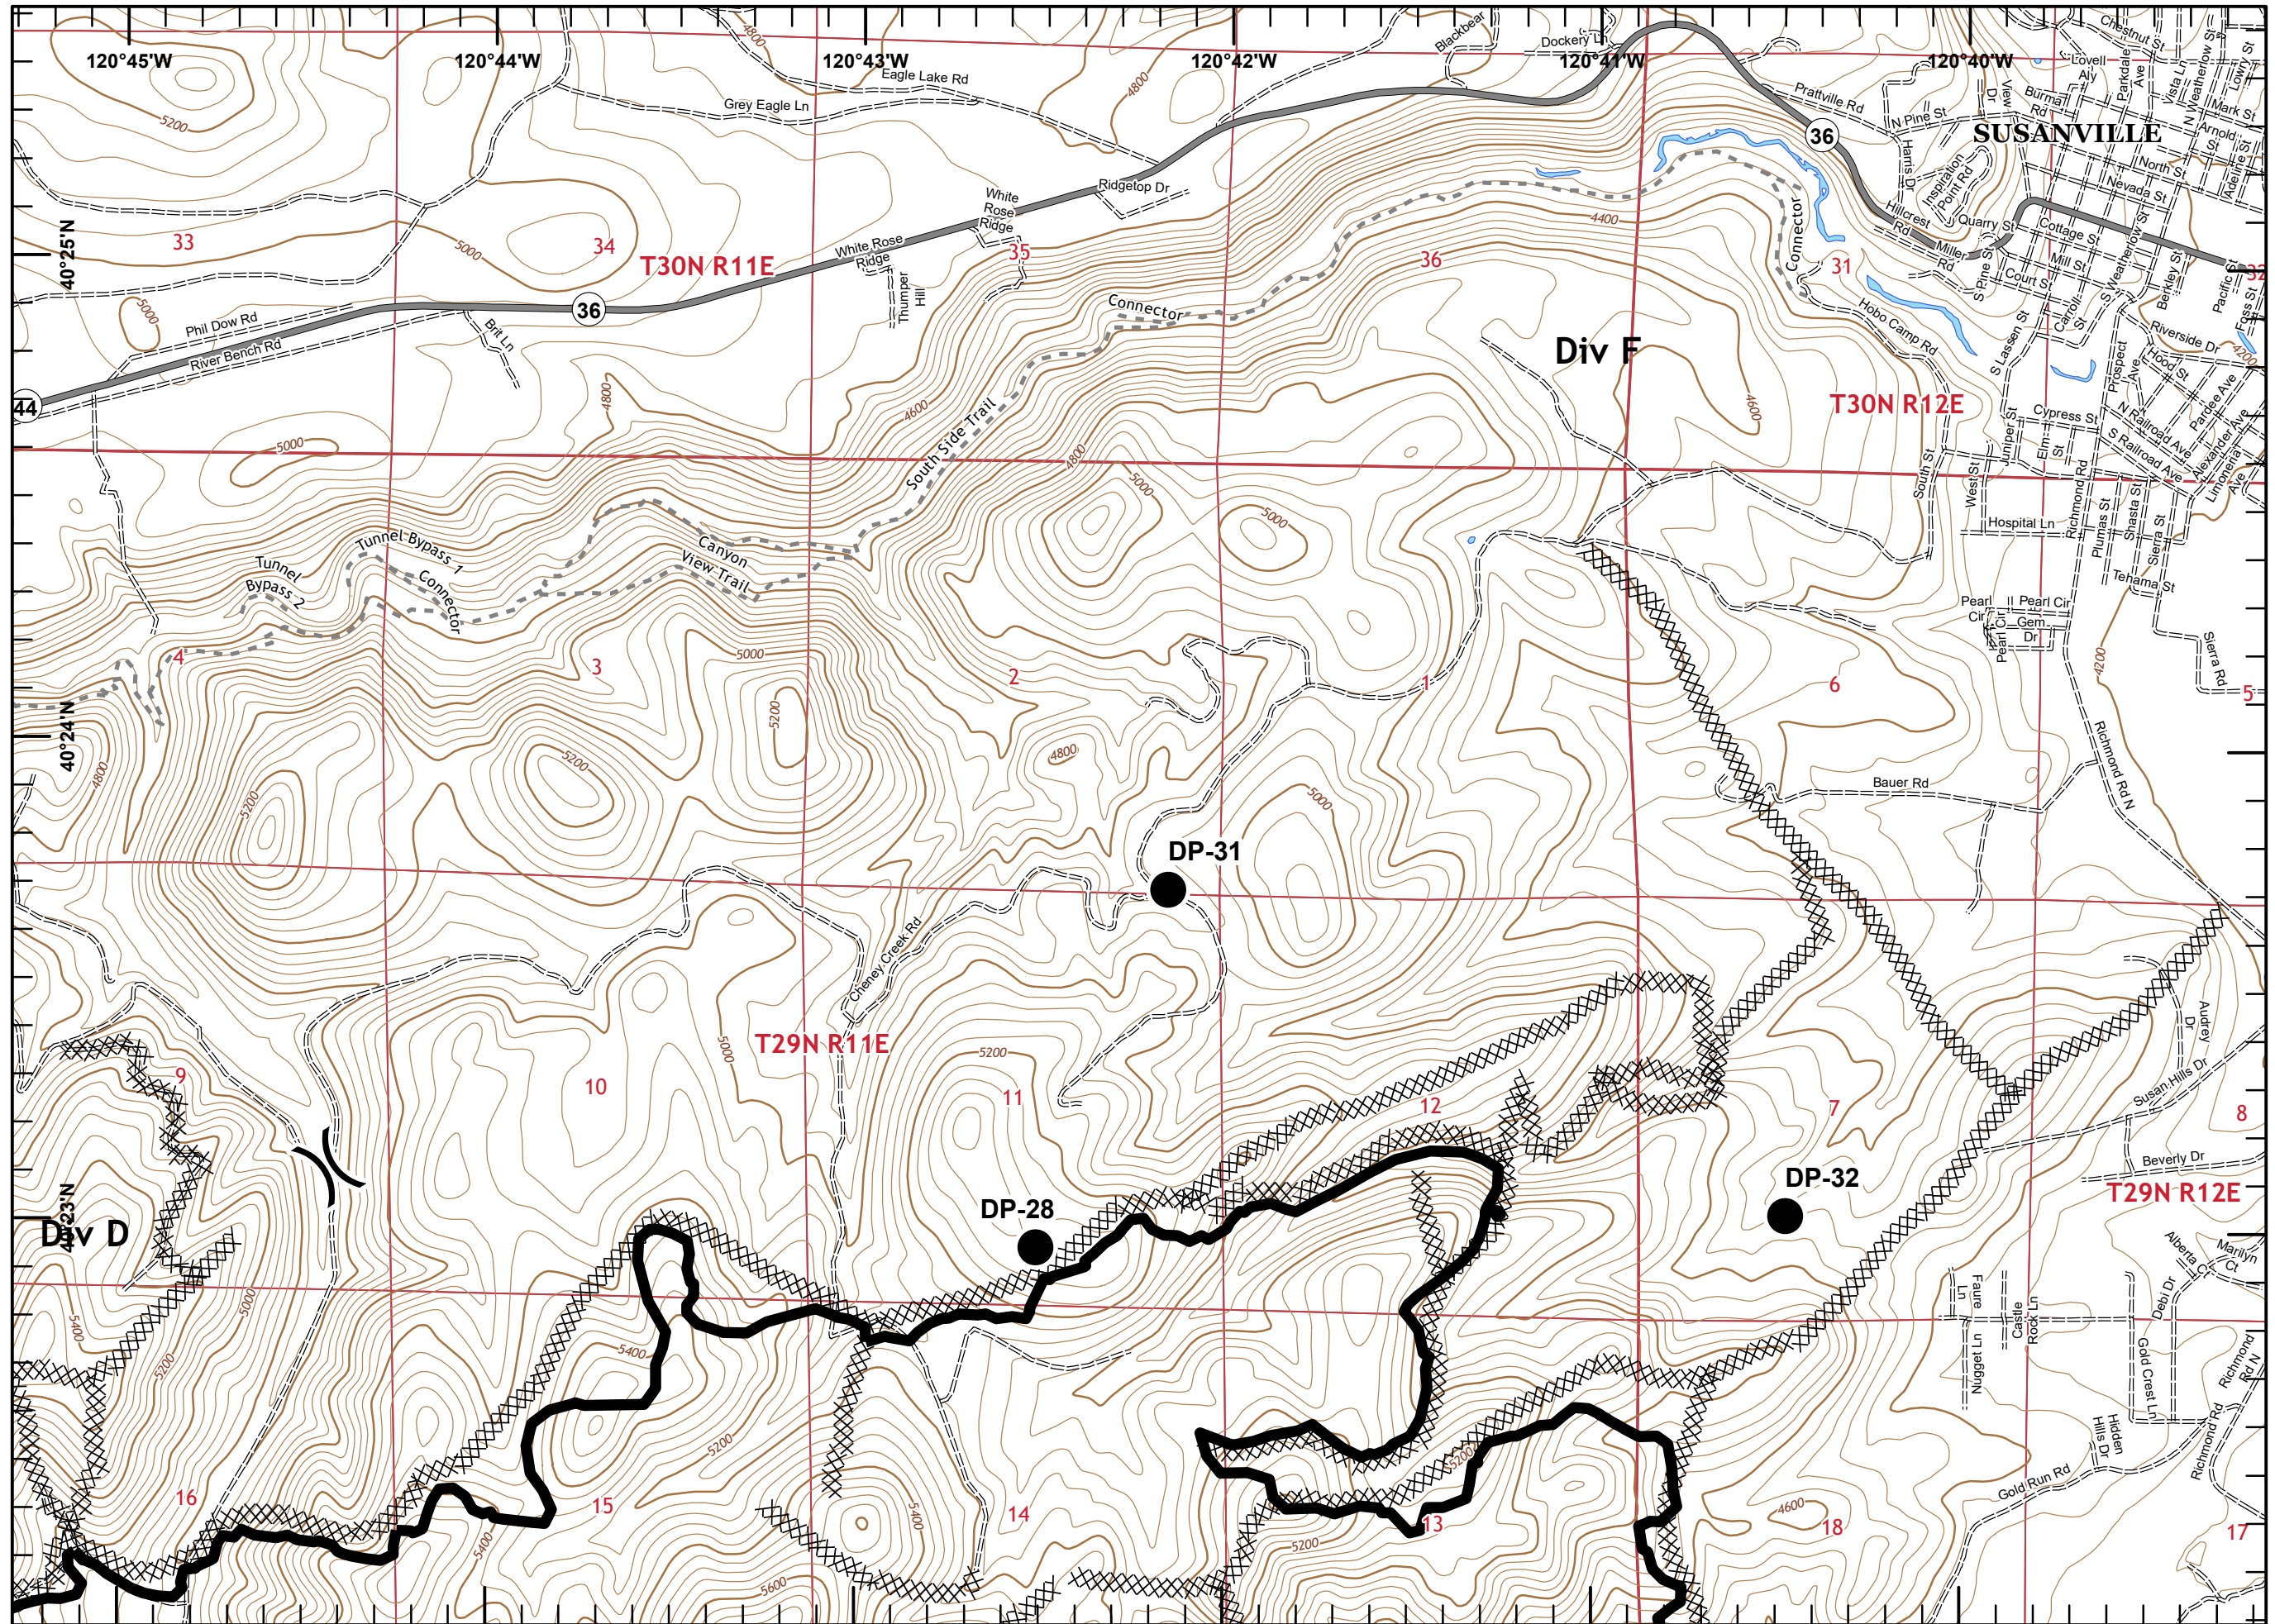

**Sheep Fire  
CA-PNF-001299  
9/8/2020**

-  Aerial Hazard
-  Dip Site
-  Drop Point
-  Incident Command Post
-  Repeater
-  Safety Zone
-  Staging Area
-  Water Source
-  Uncontrolled Fire Edge
-  Contained Line
-  Completed Dozer Line
-  H - H Completed Hand Line
-  R - R Road as Completed Line

**Sheep Fire  
CA-PNF-001299**

Page 1 of 10

-  Driveable Road
-  Drop Point
-  Water Source
-  Division Break
-  Uncontrolled Fire Edge
-  Contained Line
-  Completed Dozer Line
-  H - H Completed Hand Line
-  R - R Road as Completed Line

- Drop Point
- Ⓜ Water Source
- ) Division Break
- Contained Line
- XXXXX Completed Dozer Line
- R - R Road as Completed Line

Miles

Sheep Fire  
CA-PNF-001299

Page 5 of 10

- Drop Point
- ) Division Break
- ▬ Contained Line
- XXXXX Completed Dozer Line

Miles

- Aerial Hazard
- Dip Site
- Drop Point
- Division Break
- Contained Line
- Completed Dozer Line

Miles

- Dip Site
- Drop Point
- Contained Line
- Completed Dozer Line

Miles

Sheep Fire  
CA-PNF-001299