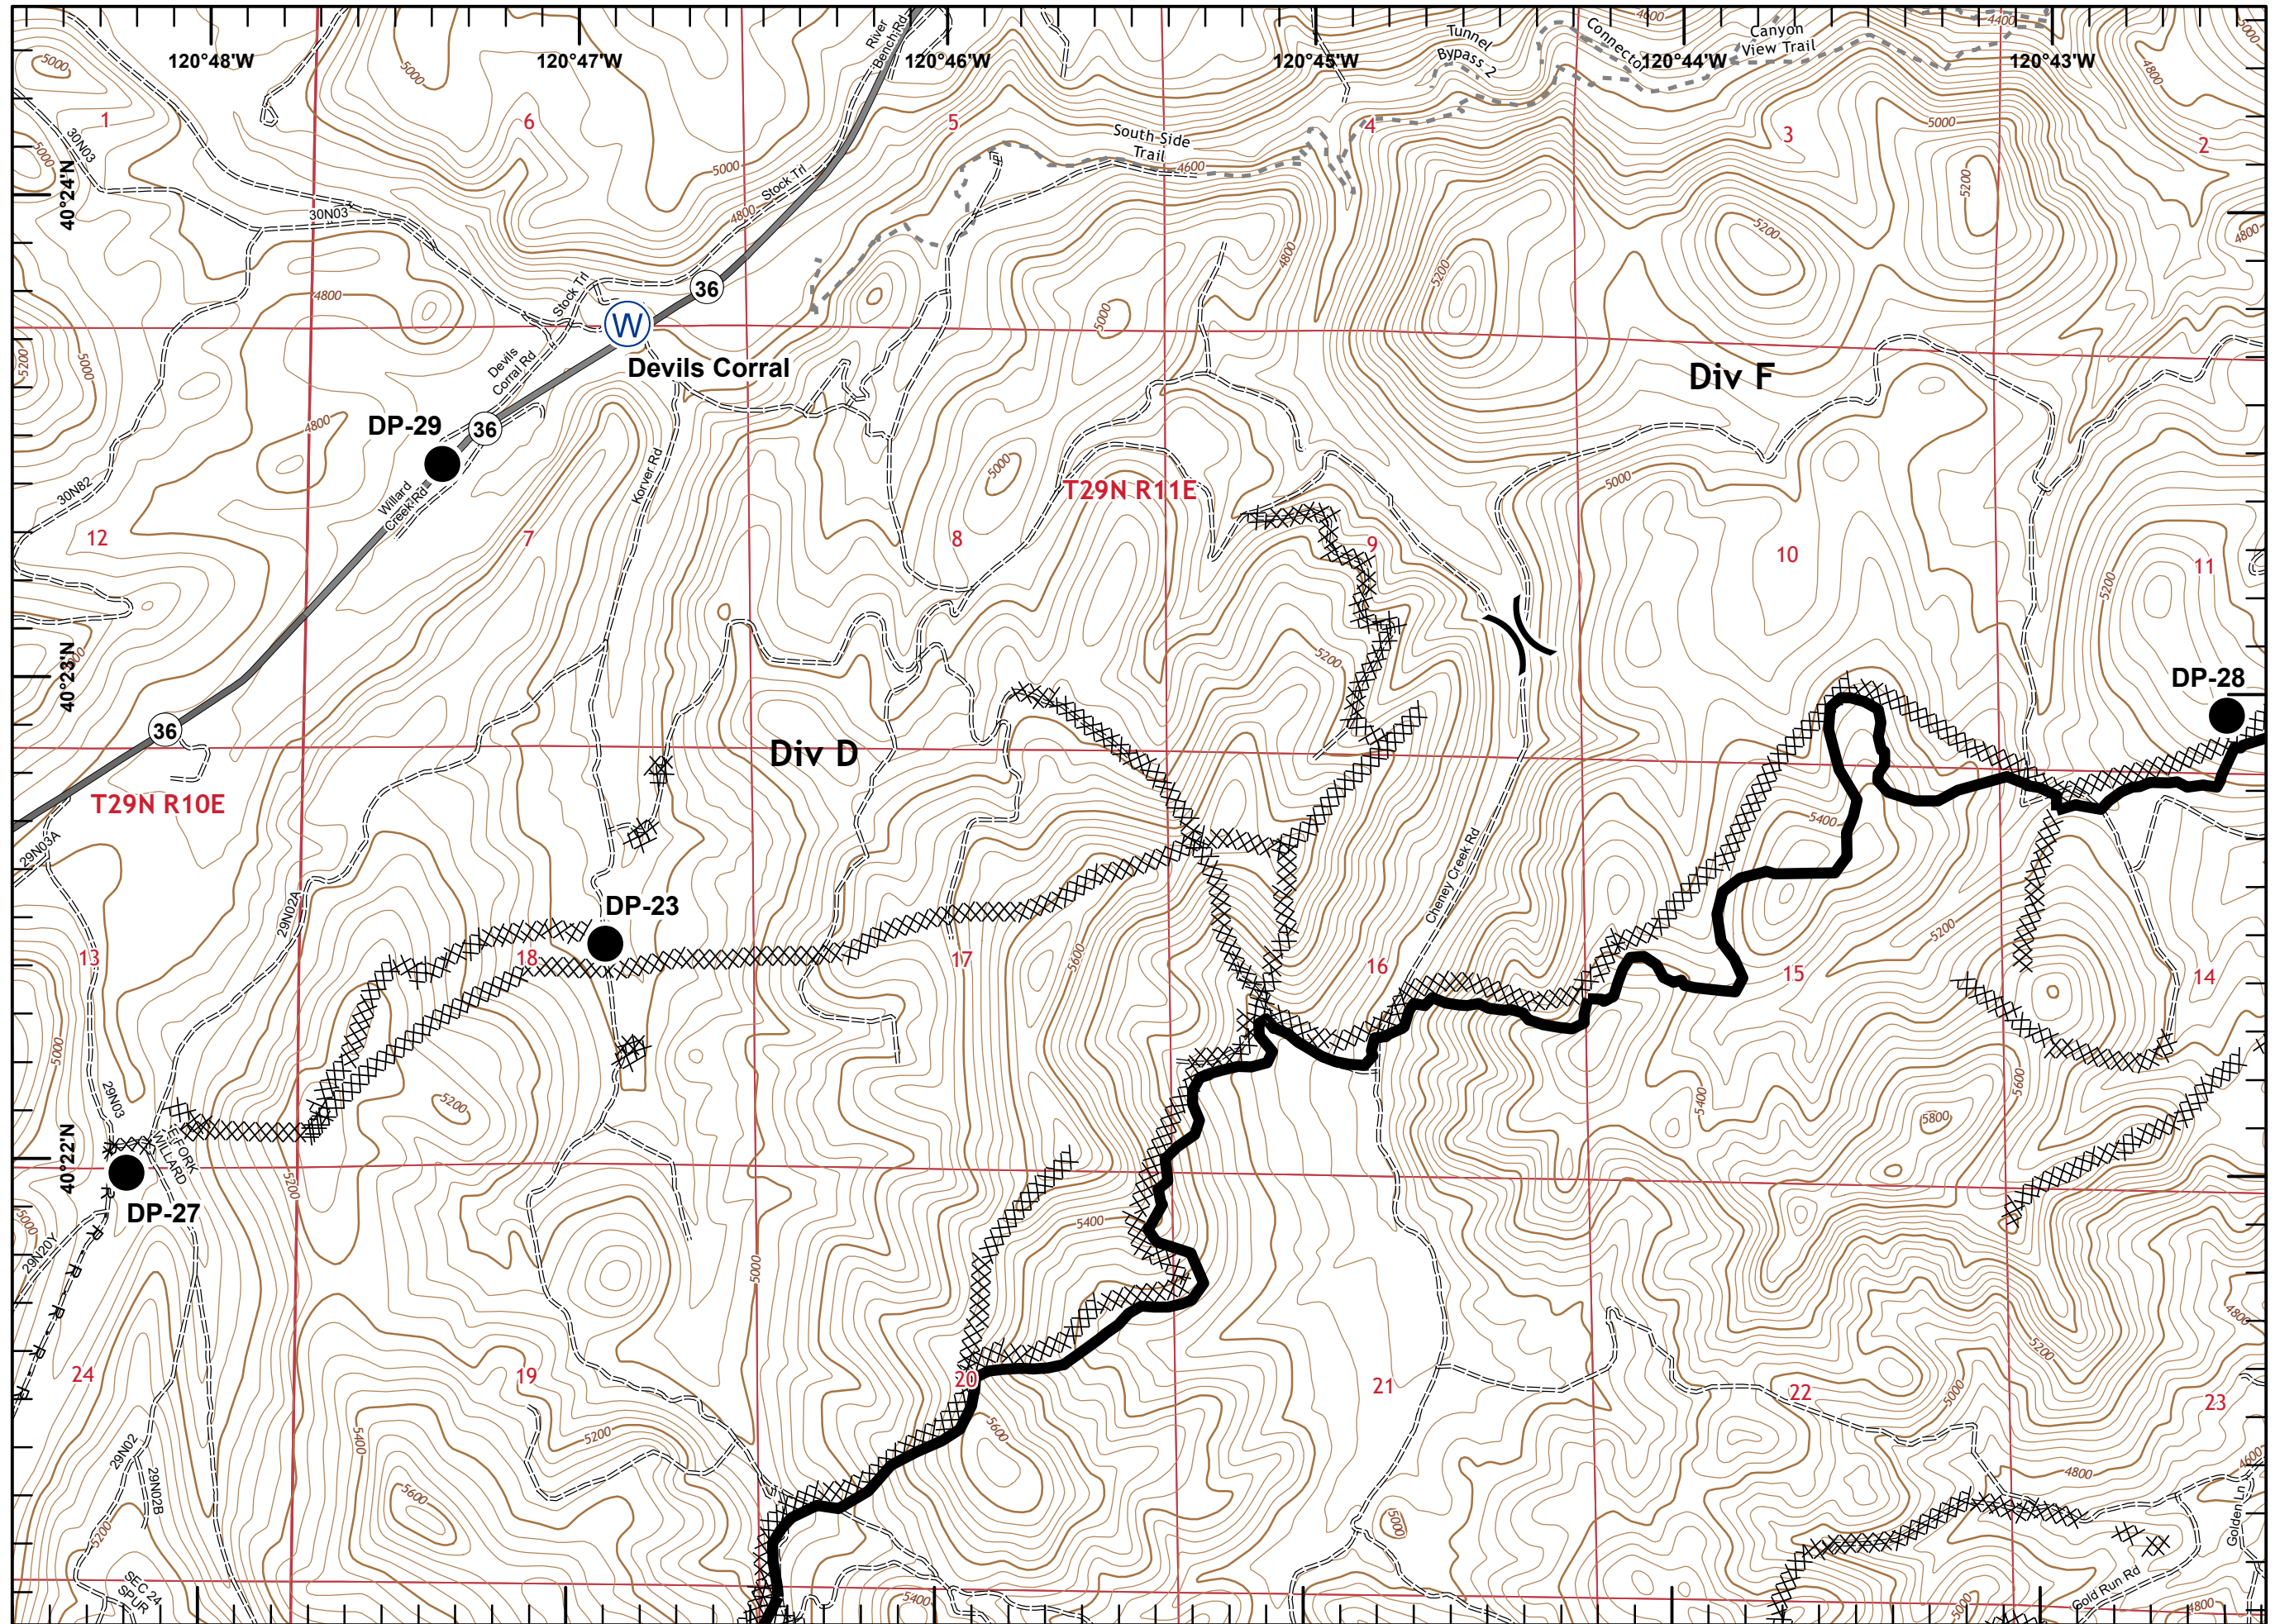

**Sheep Fire  
CA-PNF-001299**

Page 1 of 10

-  Driveable Road
-  Drop Point
-  Water Source
-  Division Break
-  Uncontrolled Fire Edge
-  Contained Line
-  Completed Dozer Line
-  H - H Completed Hand Line
-  R - R Road as Completed Line

Miles

Sheep Fire  
CA-PNF-001299

Page 2 of 10

- Drop Point
- ) Division Break
- [[ Branch Break
- ┌ Uncontrolled Fire Edge
- Contained Line
- XXXXX Completed Dozer Line
- H · H Completed Hand Line
- R · R Road as Completed Line

Miles

Sheep Fire  
CA-PNF-001299

Page 3 of 10

- Drop Point
- W Water Source
- || Branch Break
- Contained Line
- XXXXX Completed Dozer Line
- R · R Road as Completed Line

Miles

Sheep Fire  
CA-PNF-001299

Page 4 of 10

- Drop Point
- Ⓜ Water Source
- ) Division Break
- Contained Line
- XXXXX Completed Dozer Line
- R - R Road as Completed Line

Miles

Sheep Fire  
CA-PNF-001299

Page 5 of 10

- Drop Point
- ) Division Break
- ▬ Contained Line
- XXXXX Completed Dozer Line