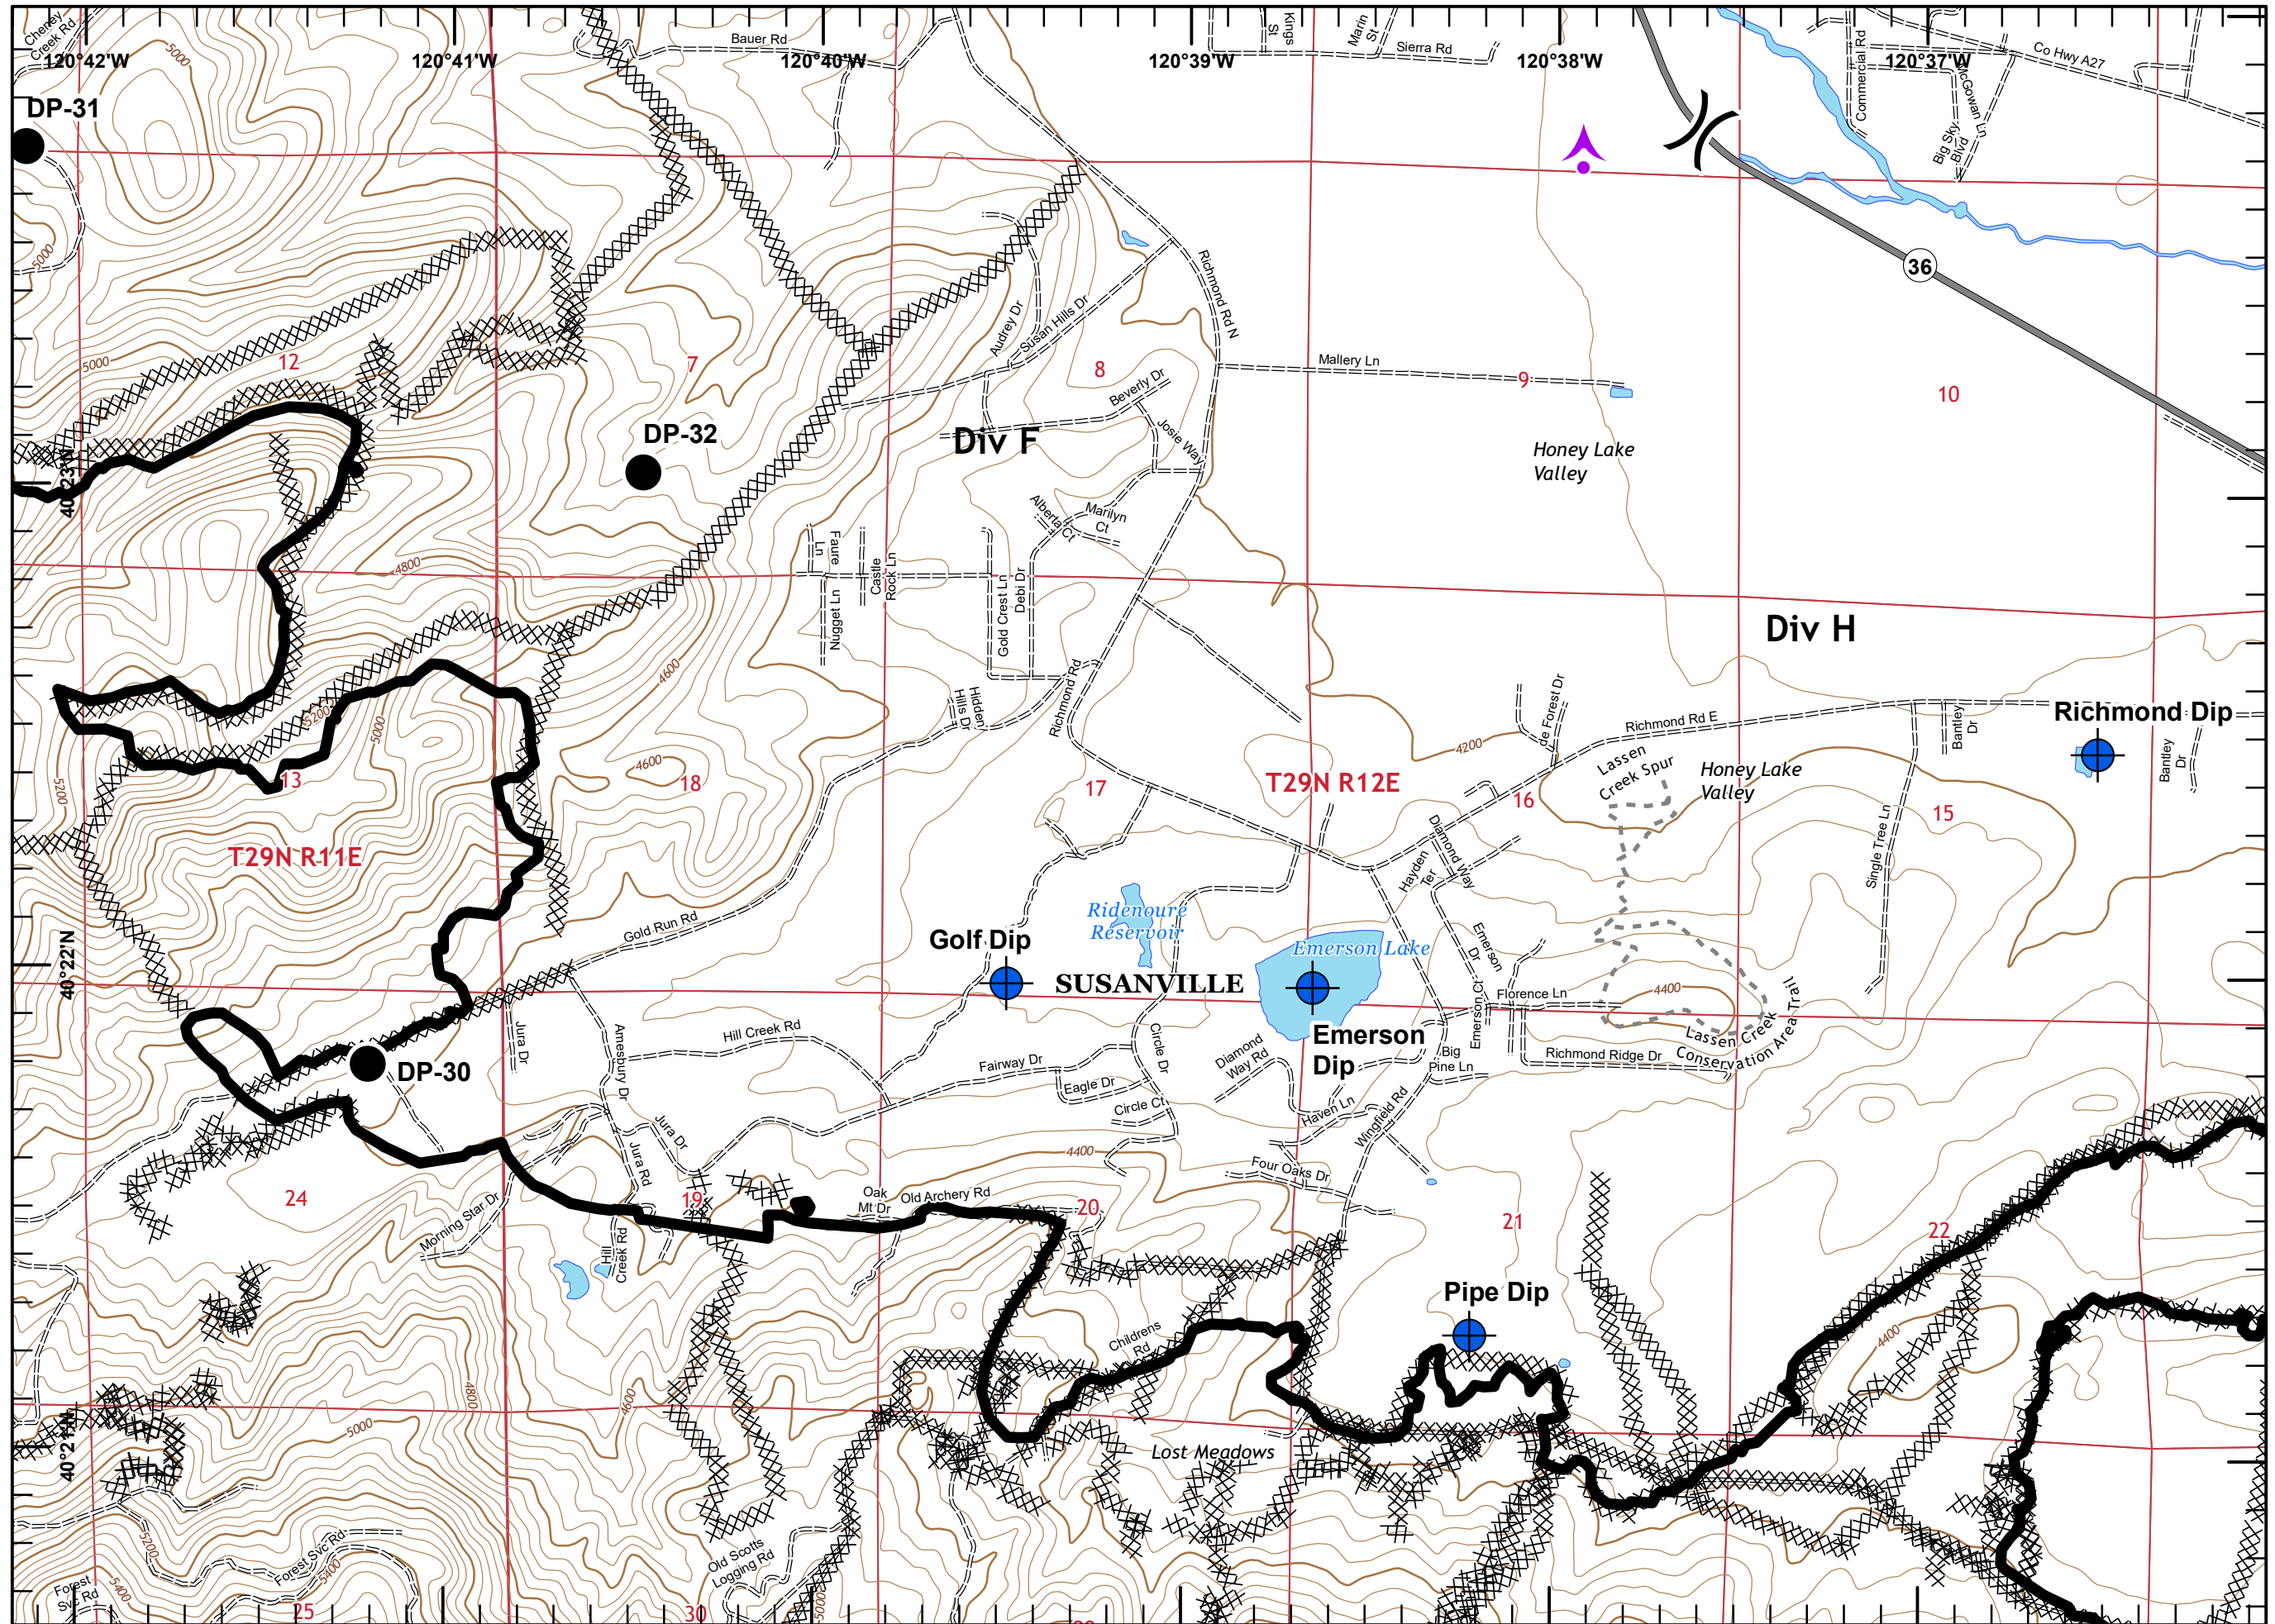

**Sheep Fire  
CA-PNF-001299**

Page 1 of 10

-  Driveable Road
-  Drop Point
-  Water Source
-  Division Break
-  Uncontrolled Fire Edge
-  Contained Line
-  Completed Dozer Line
-  H - H Completed Hand Line
-  R - R Road as Completed Line

- Drop Point
- Ⓜ Water Source
- ) Division Break
- Contained Line
- XXXXX Completed Dozer Line
- R - R Road as Completed Line

Miles

Sheep Fire  
CA-PNF-001299

Page 5 of 10

- Drop Point
- ) Division Break
- ▬ Contained Line
- XXXXX Completed Dozer Line

Miles

- Aerial Hazard
- Dip Site
- Drop Point
- Division Break
- Contained Line
- Completed Dozer Line

Miles

- Dip Site
- Drop Point
- Contained Line
- Completed Dozer Line

Miles

Sheep Fire  
CA-PNF-001299

- Dip Site
- Drop Point
- Safety Zone
- Staging Area
- Branch Break
- Contained Line
- Completed Dozer Line
- Completed Hand Line
- Road as Completed Line

Miles

Sheep Fire  
CA-PNF-001299

- Drop Point
- Ⓡ Repeater
- ⚠ Safety Zone
- || Branch Break
- Contained Line
- XXXXX Completed Dozer Line
- H · H Completed Hand Line
- R · R Road as Completed Line