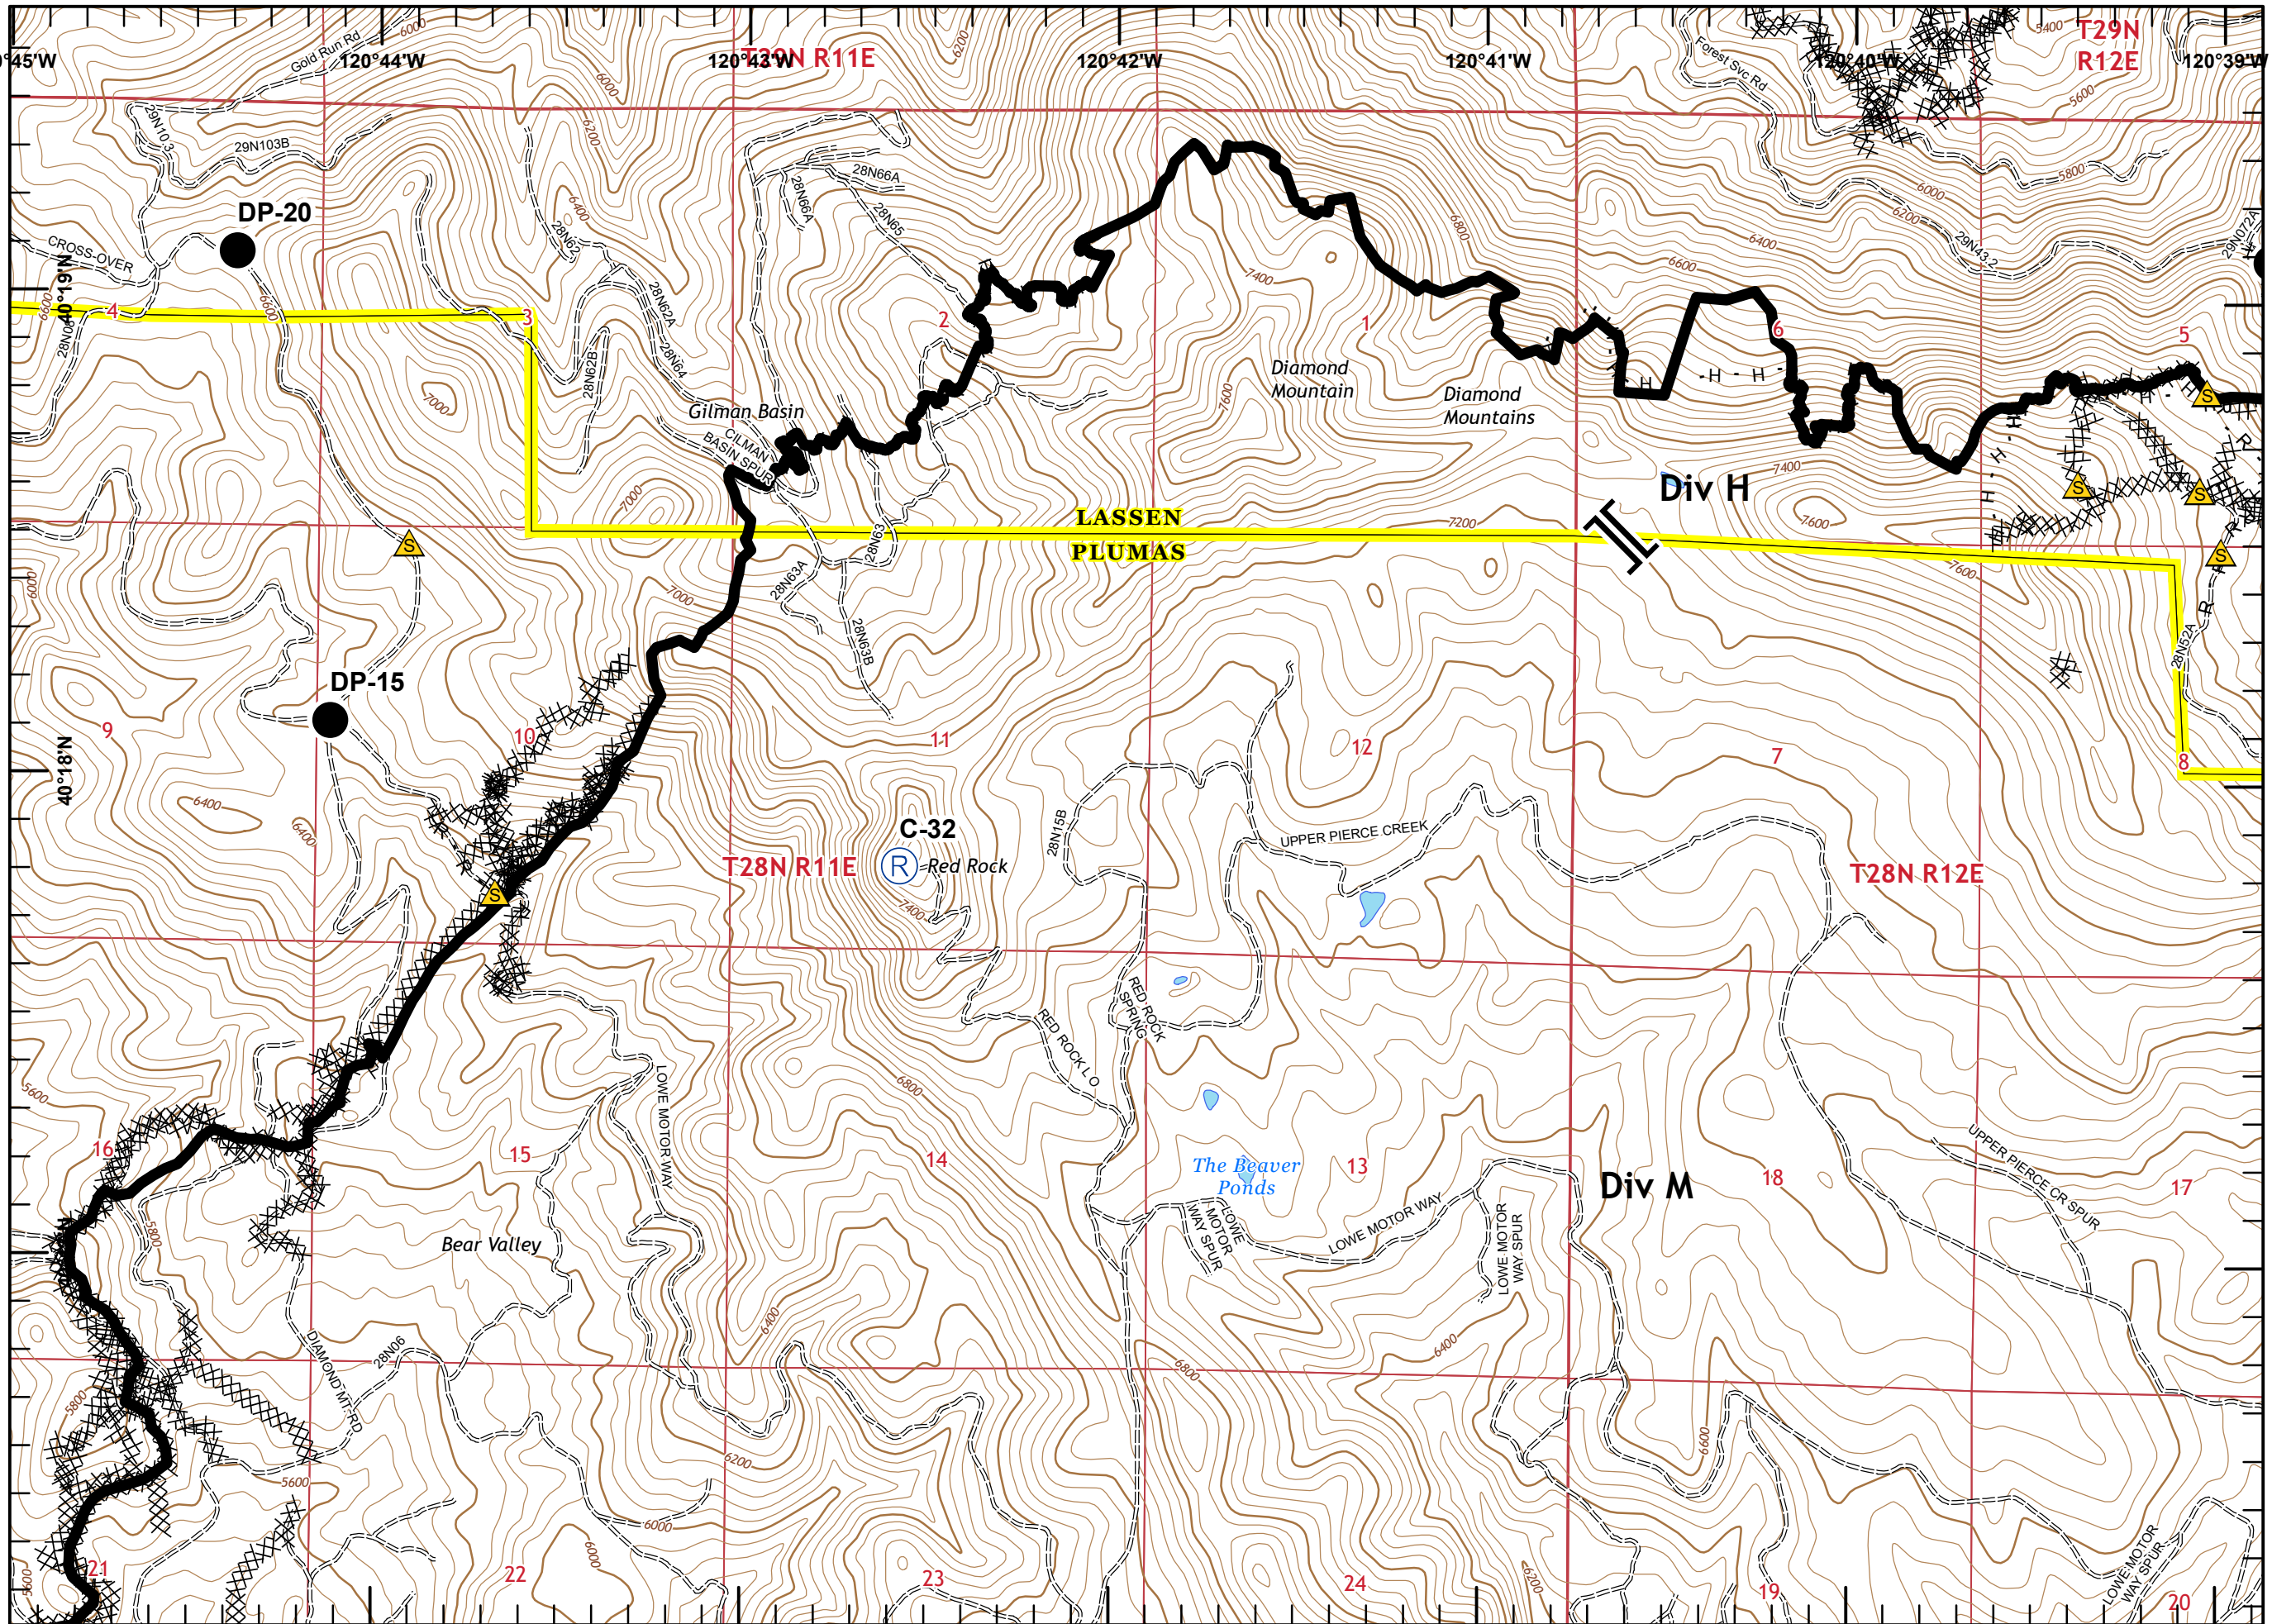

**Sheep Fire  
CA-PNF-001299  
9/8/2020**

-  Aerial Hazard
-  Dip Site
-  Drop Point
-  Incident Command Post
-  Repeater
-  Safety Zone
-  Staging Area
-  Water Source
-  Uncontrolled Fire Edge
-  Contained Line
-  Completed Dozer Line
-  H - H Completed Hand Line
-  R - R Road as Completed Line

**Sheep Fire  
CA-PNF-001299**

Page 1 of 10

-  Driveable Road
-  Drop Point
-  Water Source
-  Division Break
-  Uncontrolled Fire Edge
-  Contained Line
-  Completed Dozer Line
-  H - H Completed Hand Line
-  R - R Road as Completed Line

- Dip Site
- Drop Point
- Safety Zone
- Staging Area
- Branch Break
- Contained Line
- Completed Dozer Line
- Completed Hand Line
- Road as Completed Line

Miles

Sheep Fire  
CA-PNF-001299

- Drop Point
- Ⓡ Repeater
- ⚠ Safety Zone
- || Branch Break
- Contained Line
- XXXXX Completed Dozer Line
- H · H Completed Hand Line
- R · R Road as Completed Line

Miles

Sheep Fire  
CA-PNF-001299

Page 10 of 10

- Driveable Road
- Drop Point
- Water Source
- Division Break
- Uncontrolled Fire Edge
- Contained Line
- Completed Dozer Line
- H - H Completed Hand Line
- R - R Road as Completed Line