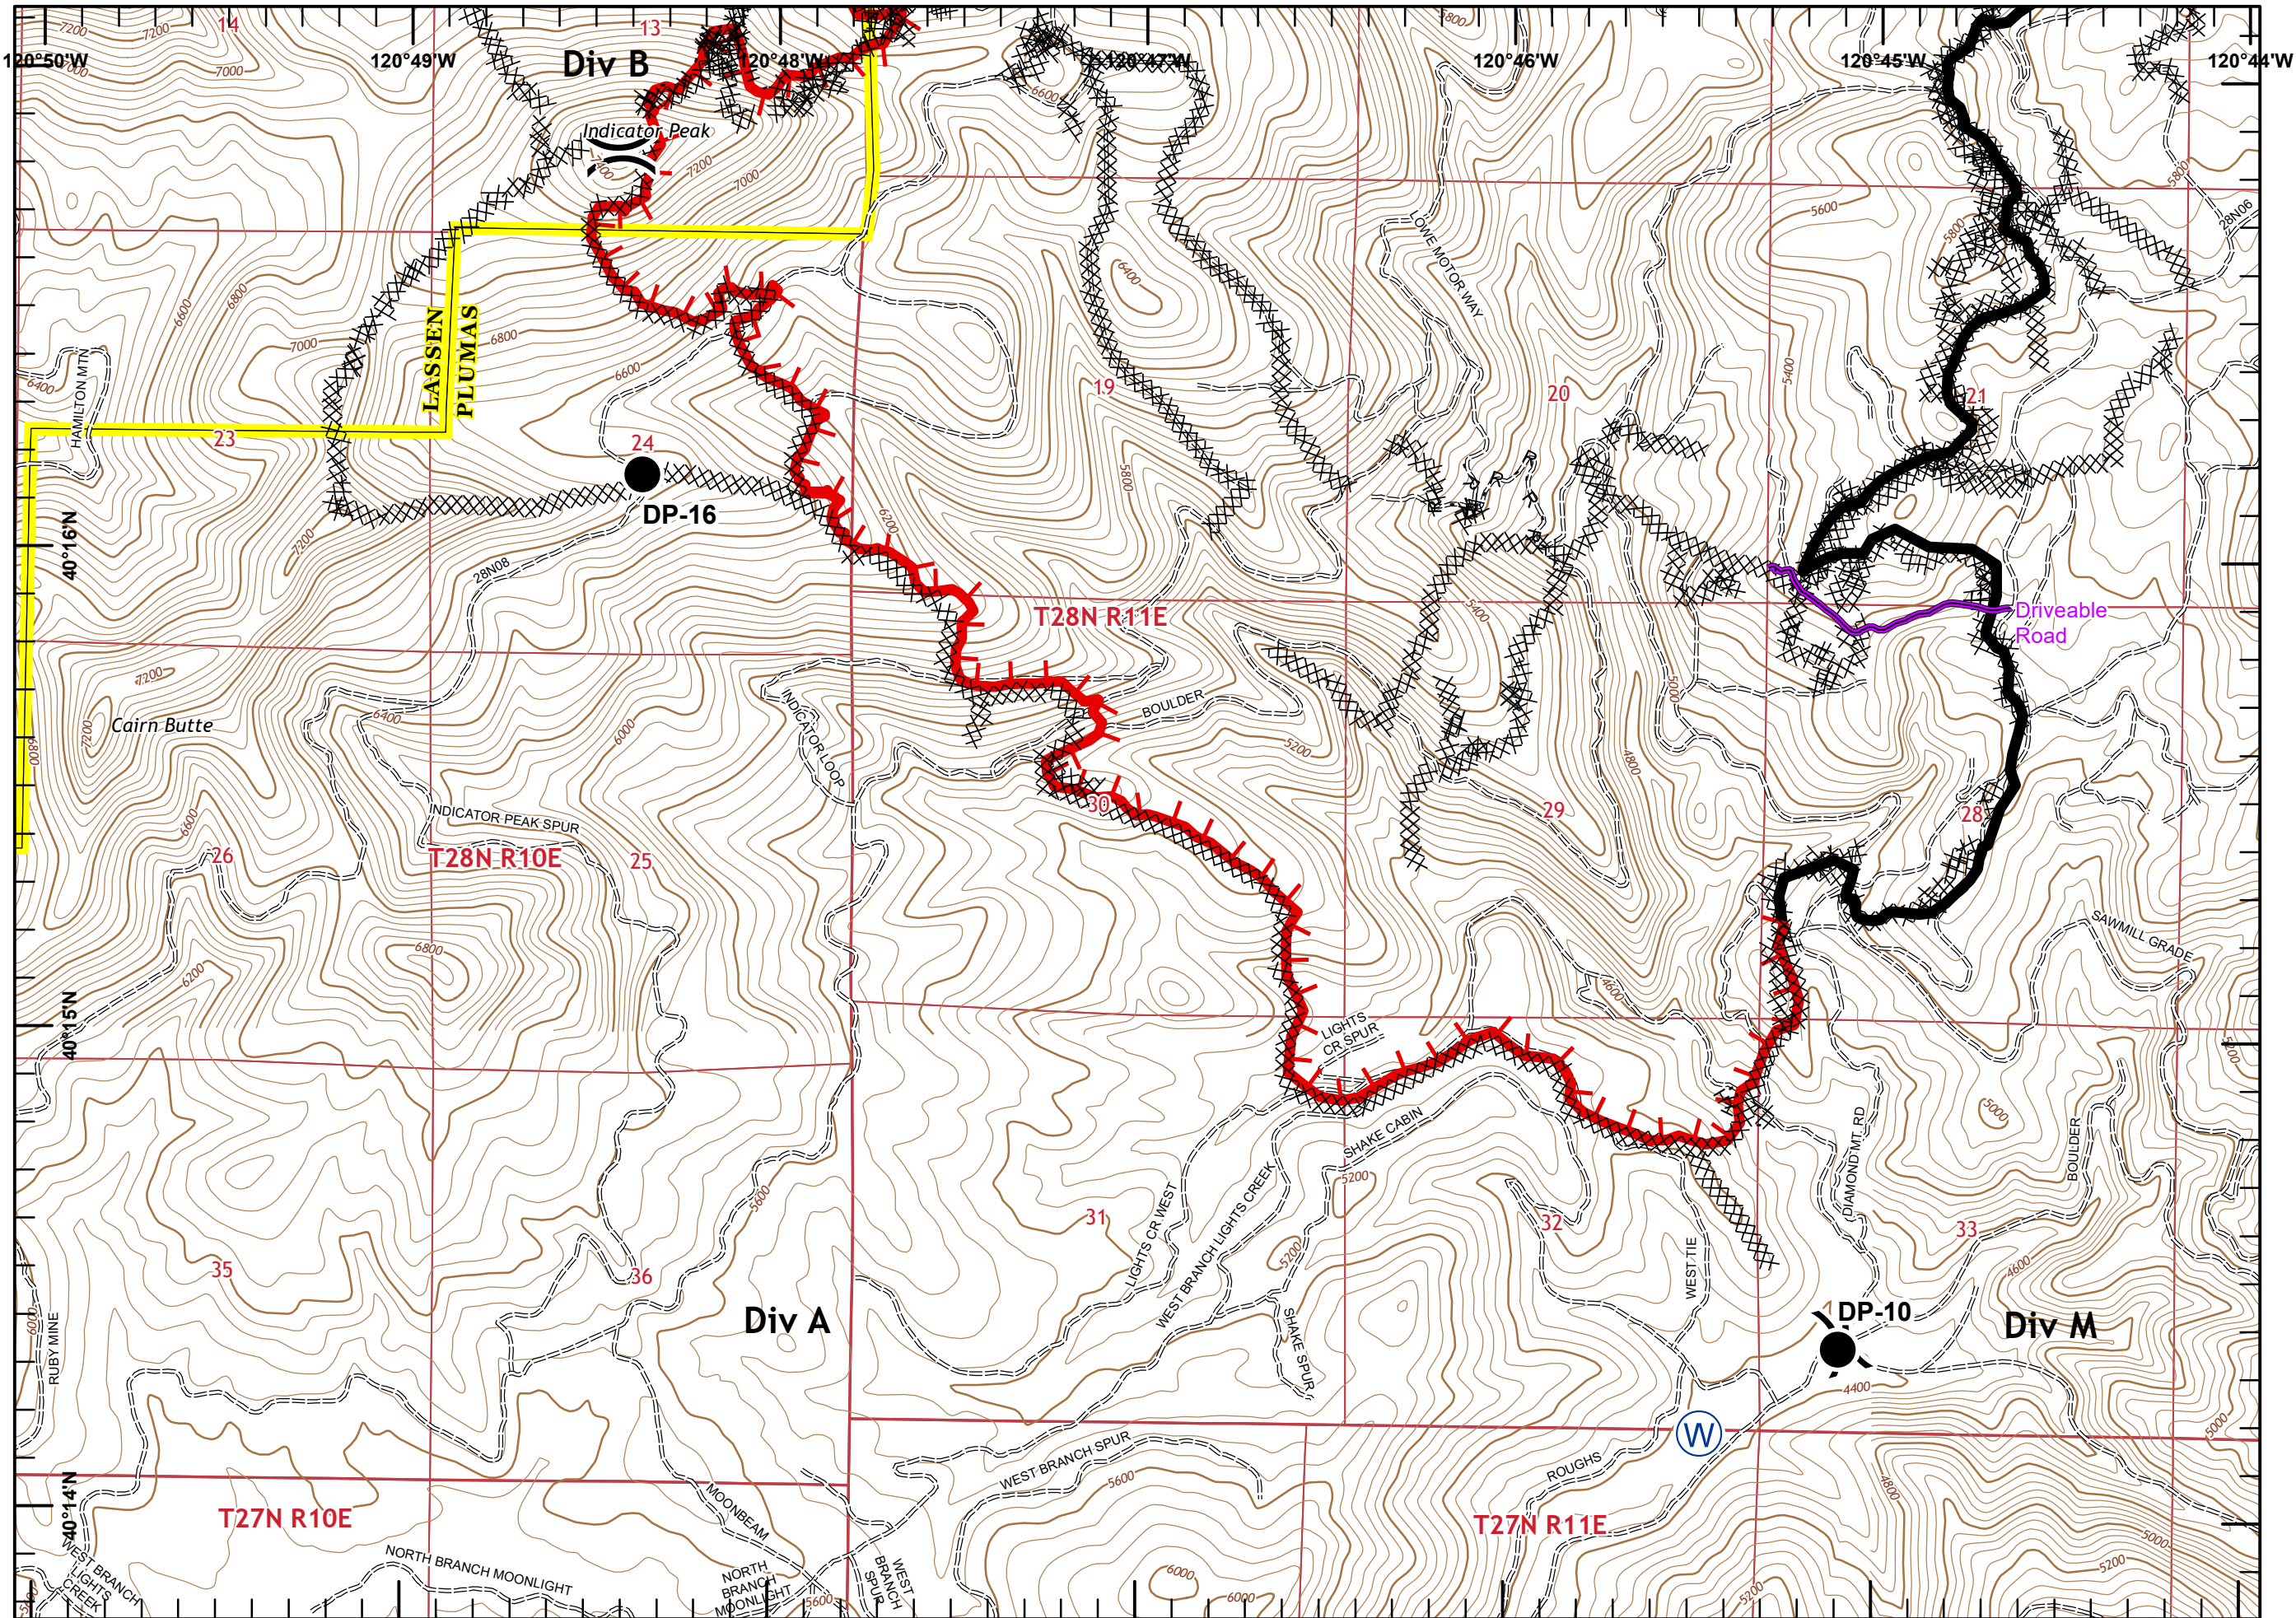

**Sheep Fire  
CA-PNF-001299  
9/8/2020**

-  Aerial Hazard
-  Dip Site
-  Drop Point
-  Incident Command Post
-  Repeater
-  Safety Zone
-  Staging Area
-  Water Source
-  Uncontrolled Fire Edge
-  Contained Line
-  Completed Dozer Line
-  H - H Completed Hand Line
-  R - R Road as Completed Line

**Sheep Fire  
CA-PNF-001299**

Page 1 of 10

-  Driveable Road
-  Drop Point
-  Water Source
-  Division Break
-  Uncontrolled Fire Edge
-  Contained Line
-  Completed Dozer Line
-  H - H Completed Hand Line
-  R - R Road as Completed Line

Miles

Sheep Fire  
CA-PNF-001299

Page 2 of 10

- Drop Point
- ) Division Break
- [[ Branch Break
- ┌ Uncontrolled Fire Edge
- Contained Line
- XXXXX Completed Dozer Line
- H · H Completed Hand Line
- R · R Road as Completed Line

- Drop Point
- Ⓜ Water Source
- ) Division Break
- Contained Line
- XXXXX Completed Dozer Line
- R - R Road as Completed Line

Miles

Sheep Fire  
CA-PNF-001299

Page 5 of 10

- Drop Point
- ) Division Break
- ▬ Contained Line
- XXXXX Completed Dozer Line