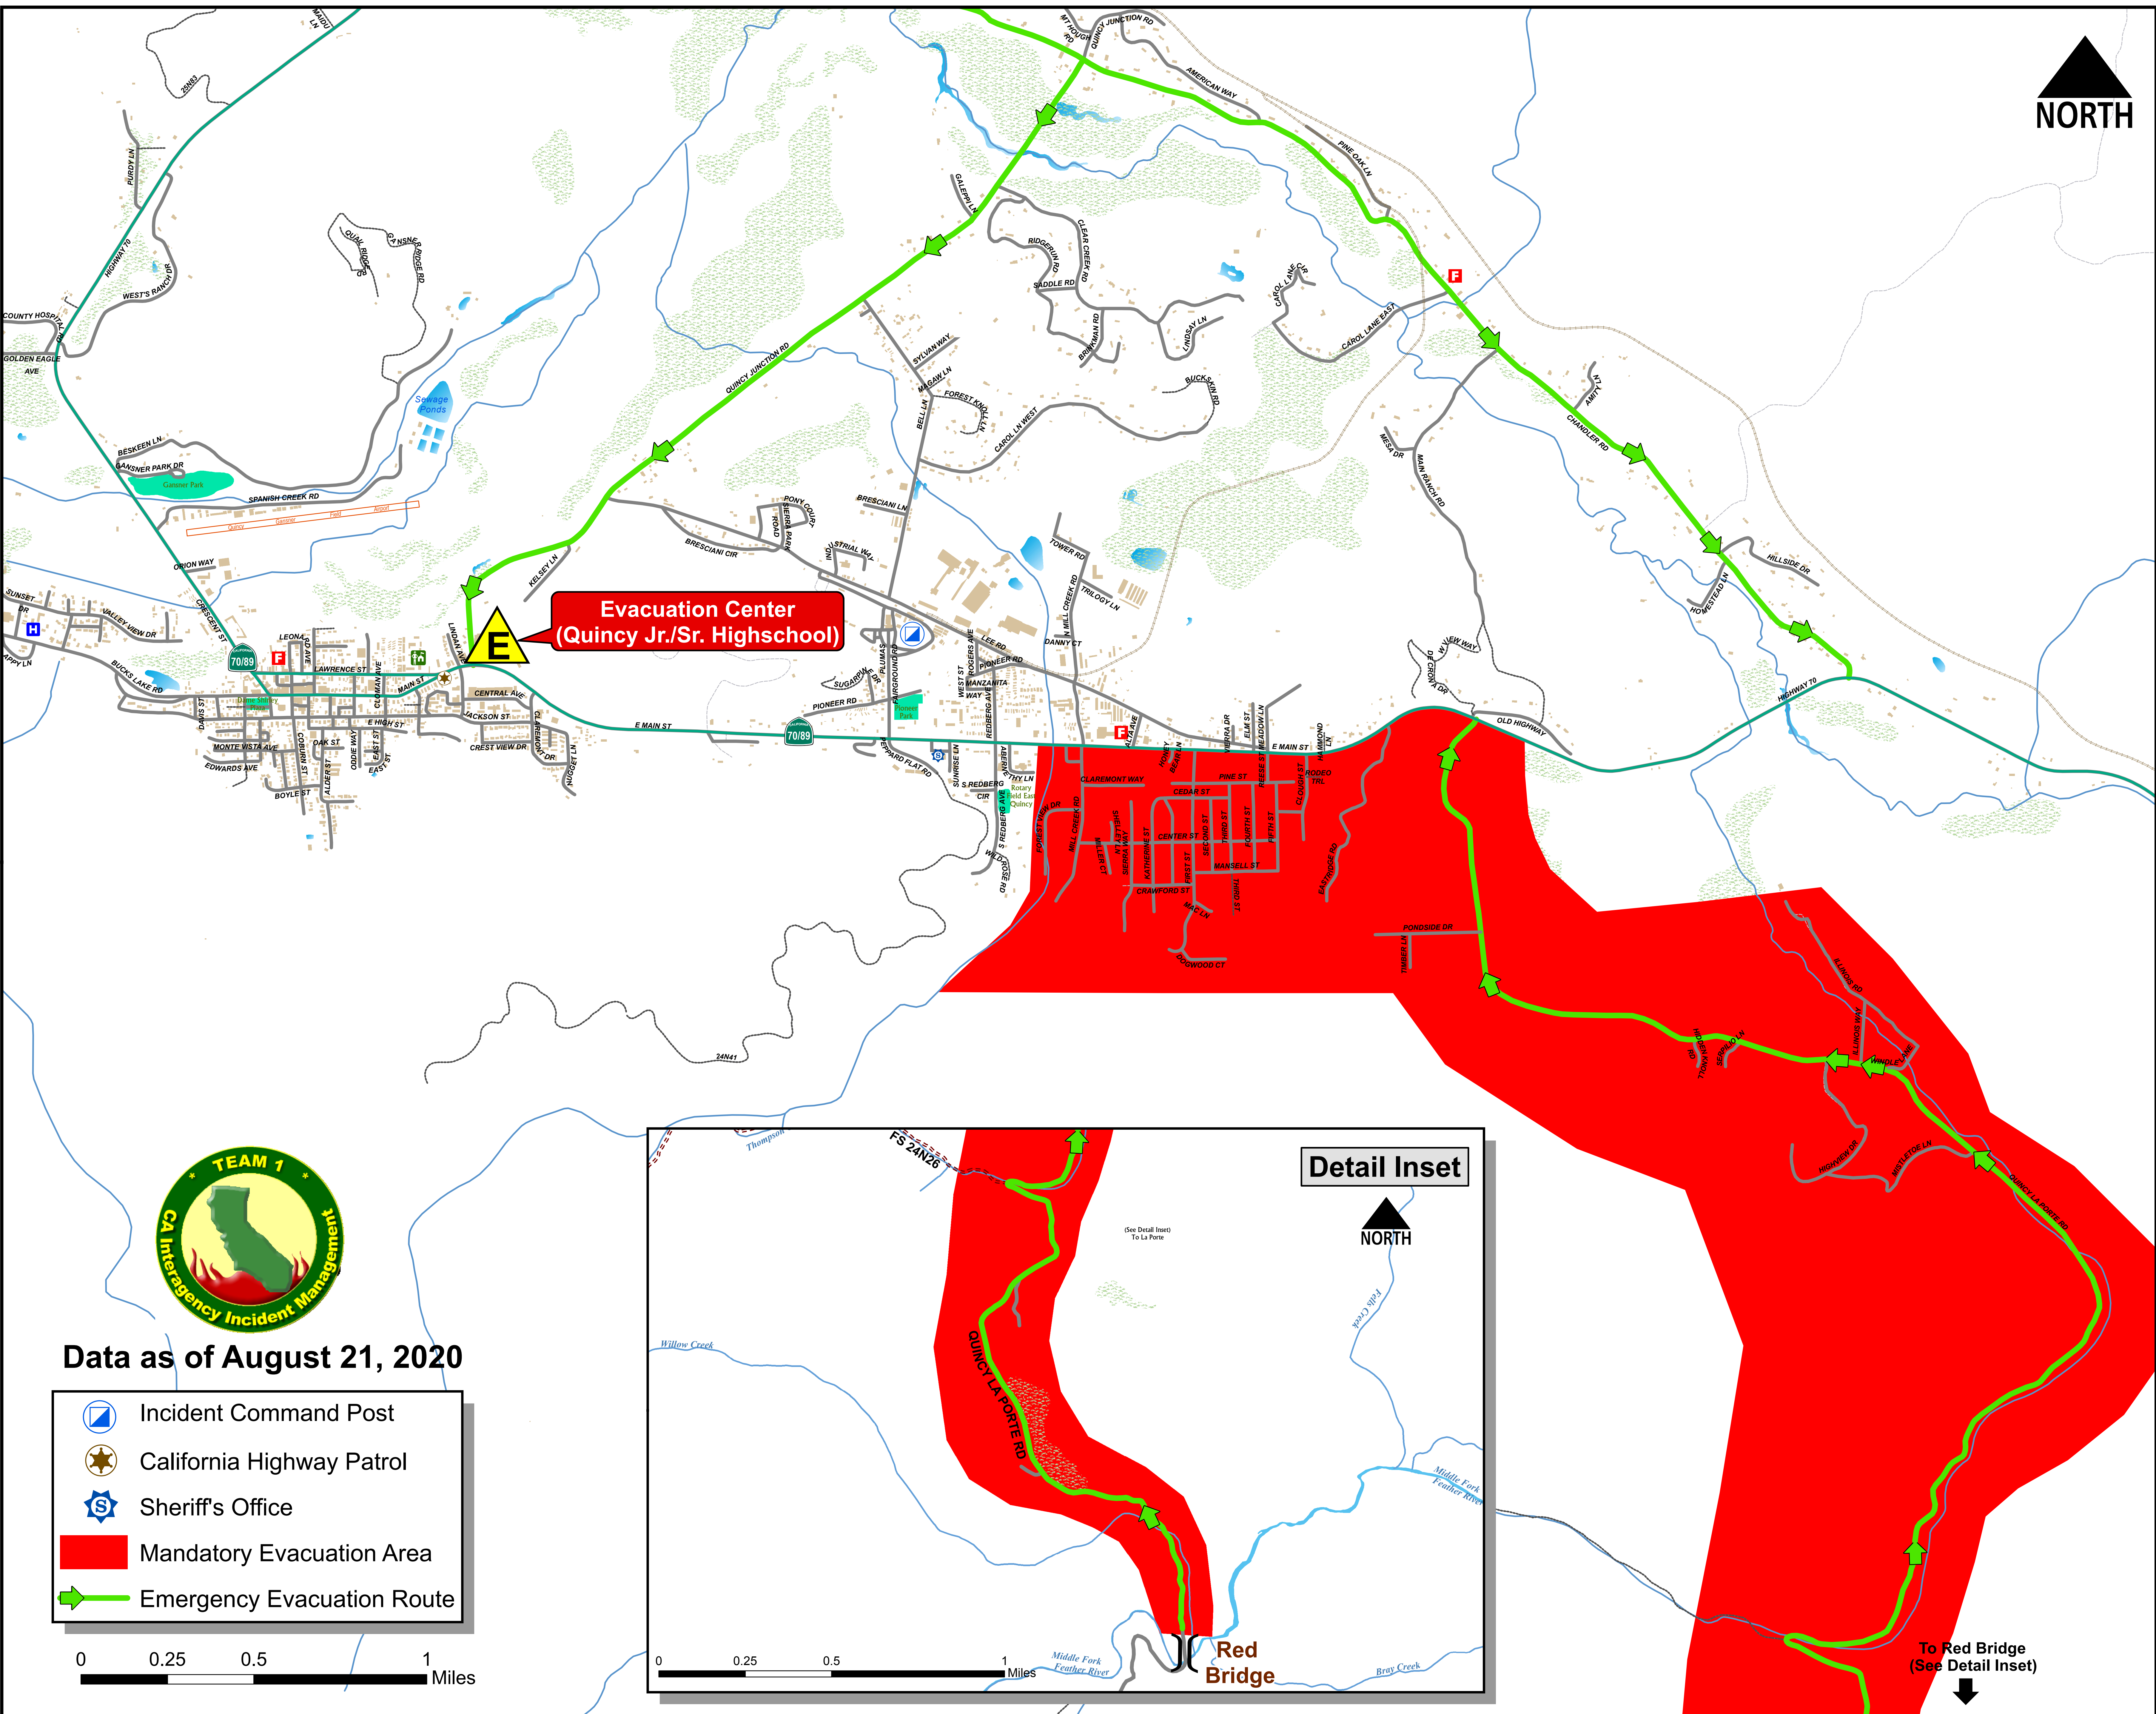

EVACUATION ROUTES

**Evacuation Center
(Quincy Jr./Sr. High School)**

Detail Inset

Red Bridge

To Red Bridge
(See Detail Inset)

Data as of August 21, 2020

-  Incident Command Post
-  California Highway Patrol
-  Sheriff's Office
-  Mandatory Evacuation Area
-  Emergency Evacuation Route