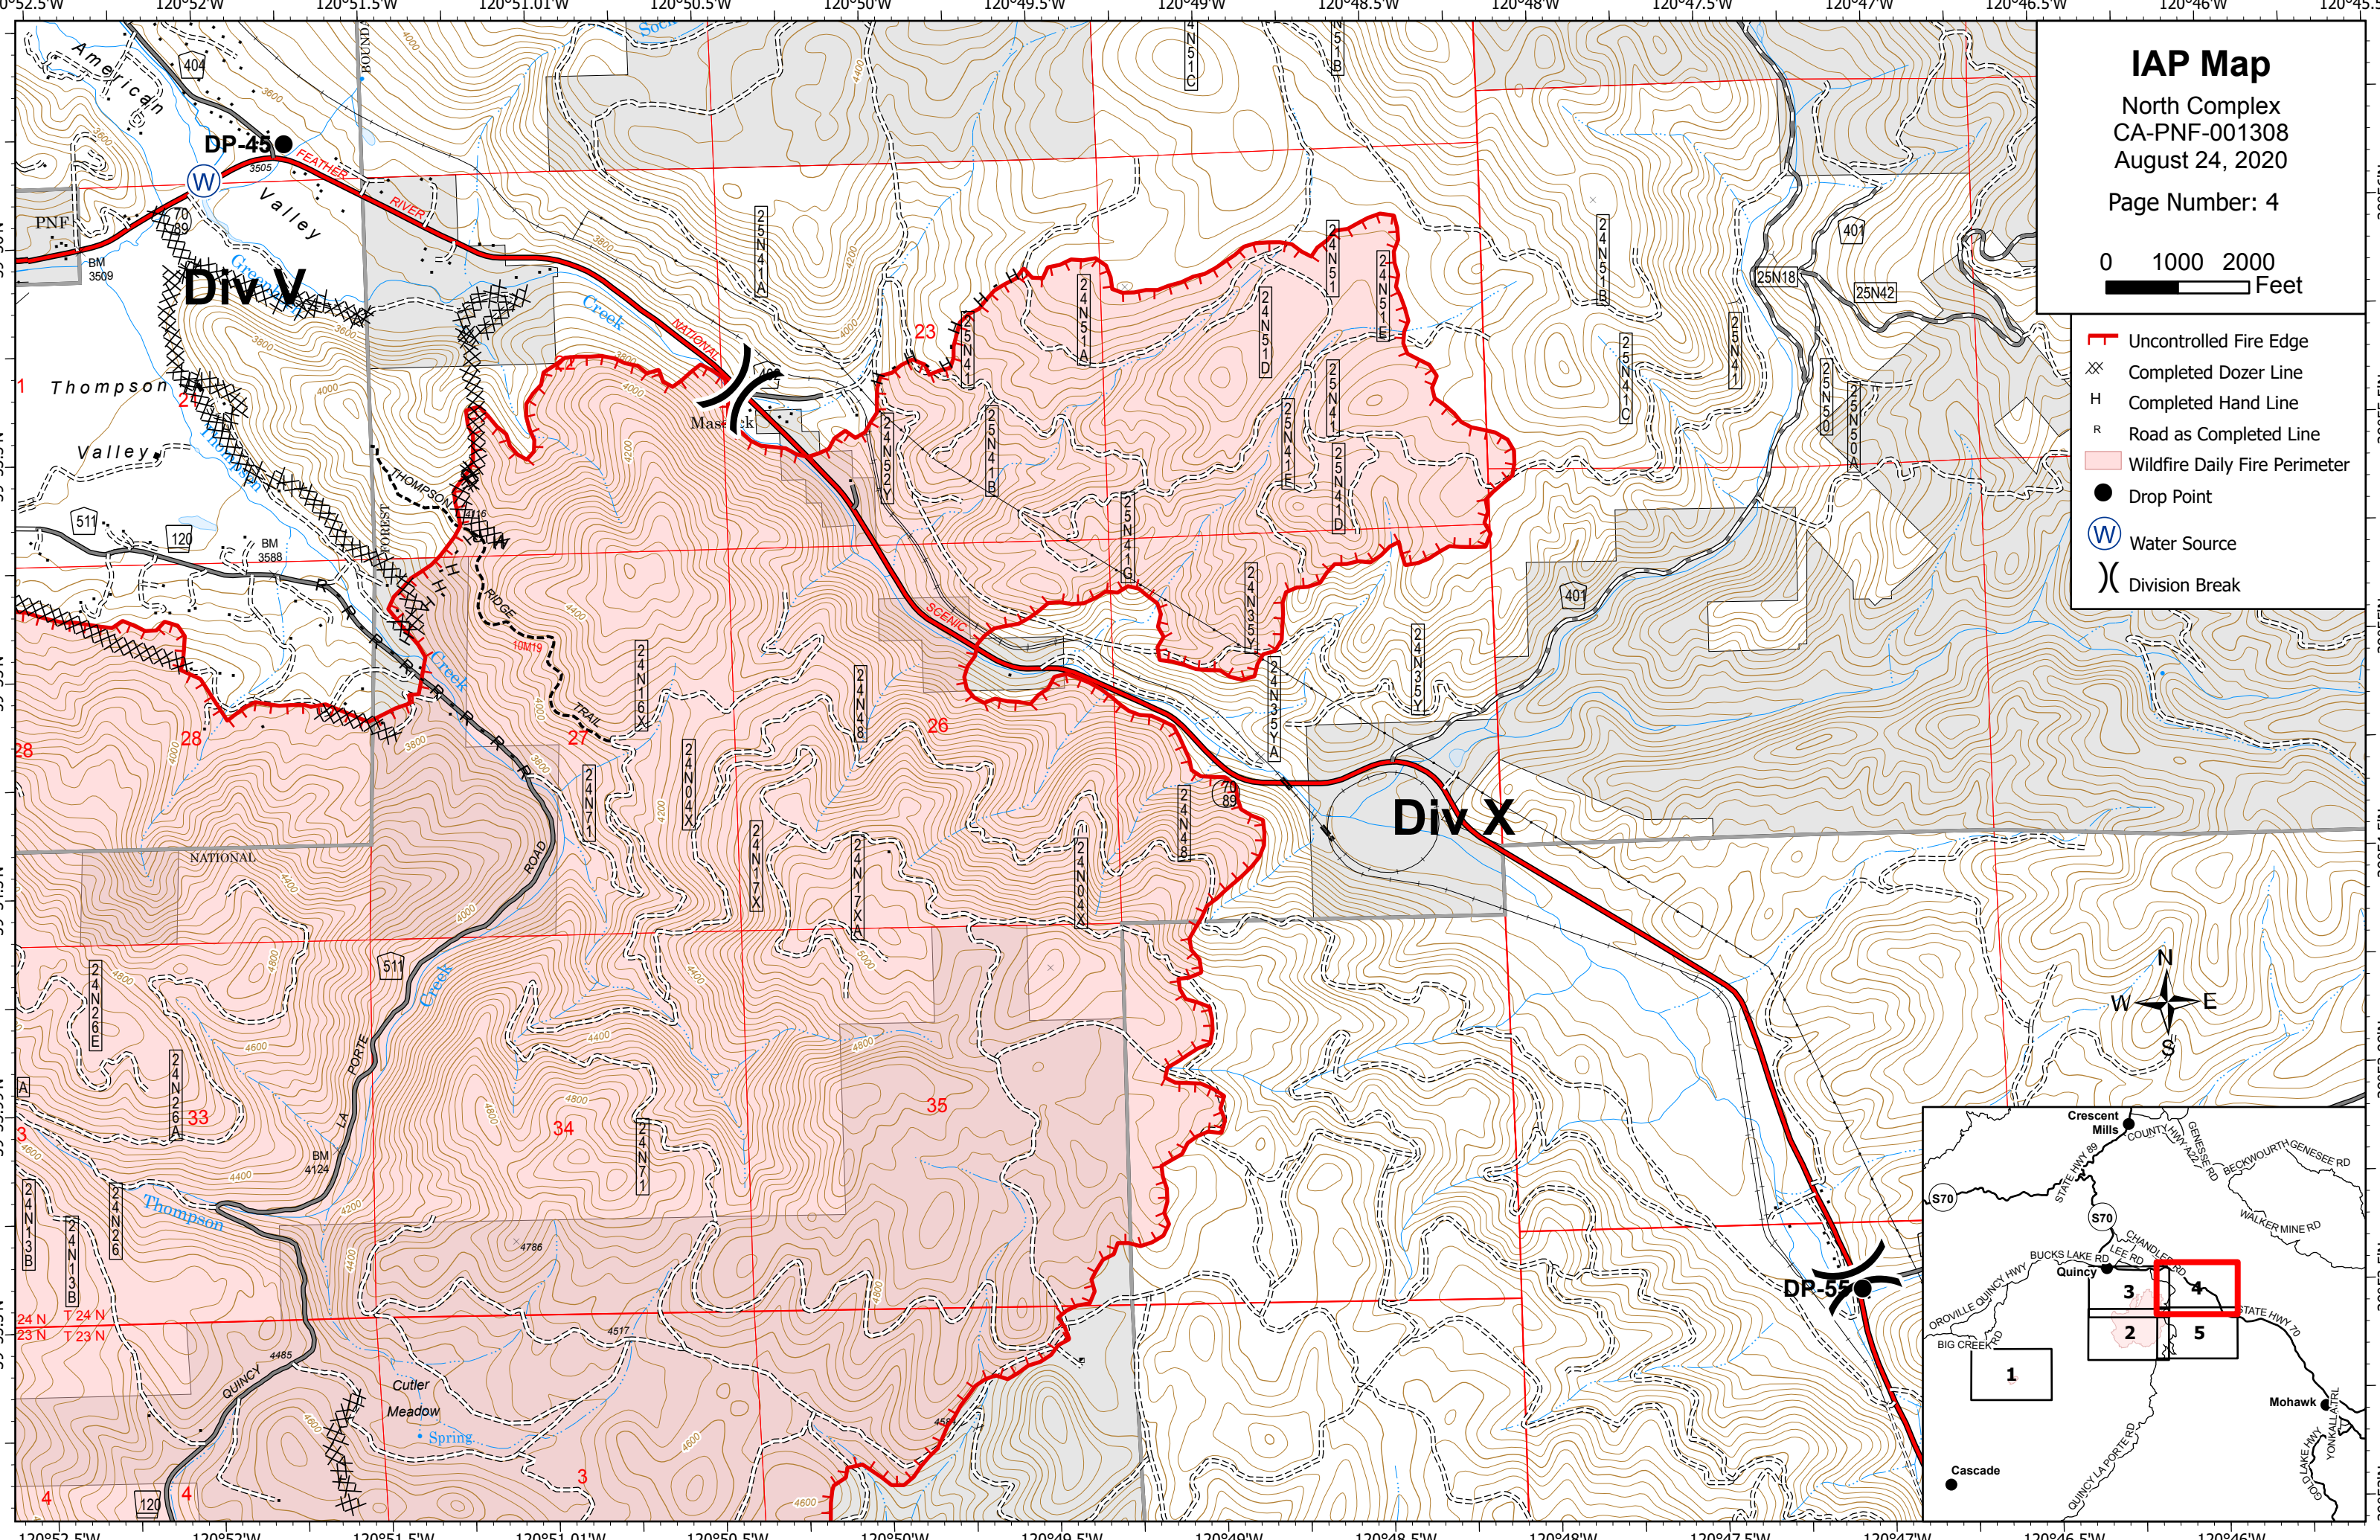

IAP Map

Index Map

North Complex
CA-PNF-001308
August 24, 2020

- Uncontrolled Fire Edge
- Completed Dozer Line
- Completed Hand Line
- Road as Completed Line
- Proposed Dozer Line
- Camp
- Drop Point
- Incident Command Post
- Cell Coverage
- Repeater
- Water Source
- Division Break
- Wildfire Daily Fire Perimeter

Page Number: 3

0 1000 2000
Feet

- Uncontrolled Fire Edge
- Completed Dozer Line
- Completed Hand Line
- Road as Completed Line
- Wildfire Daily Fire Perimeter
- Drop Point
- Incident Command Post
- Repeater
- Water Source
- Division Break

IAP Map

North Complex
CA-PNF-001308
August 24, 2020

Page Number: 4

- Uncontrolled Fire Edge
- Completed Dozer Line
- Completed Hand Line
- Road as Completed Line
- Wildfire Daily Fire Perimeter
- Drop Point
- Water Source
- Division Break

IAP Map

North Complex
CA-PNF-001308
August 24, 2020

Page Number: 5

- Uncontrolled Fire Edge
- Completed Dozer Line
- Wildfire Daily Fire Perimeter
- Drop Point
- Cell Coverage

Div Z

River/Nelson
Dip

DP-51

Nelson Point
(Site)