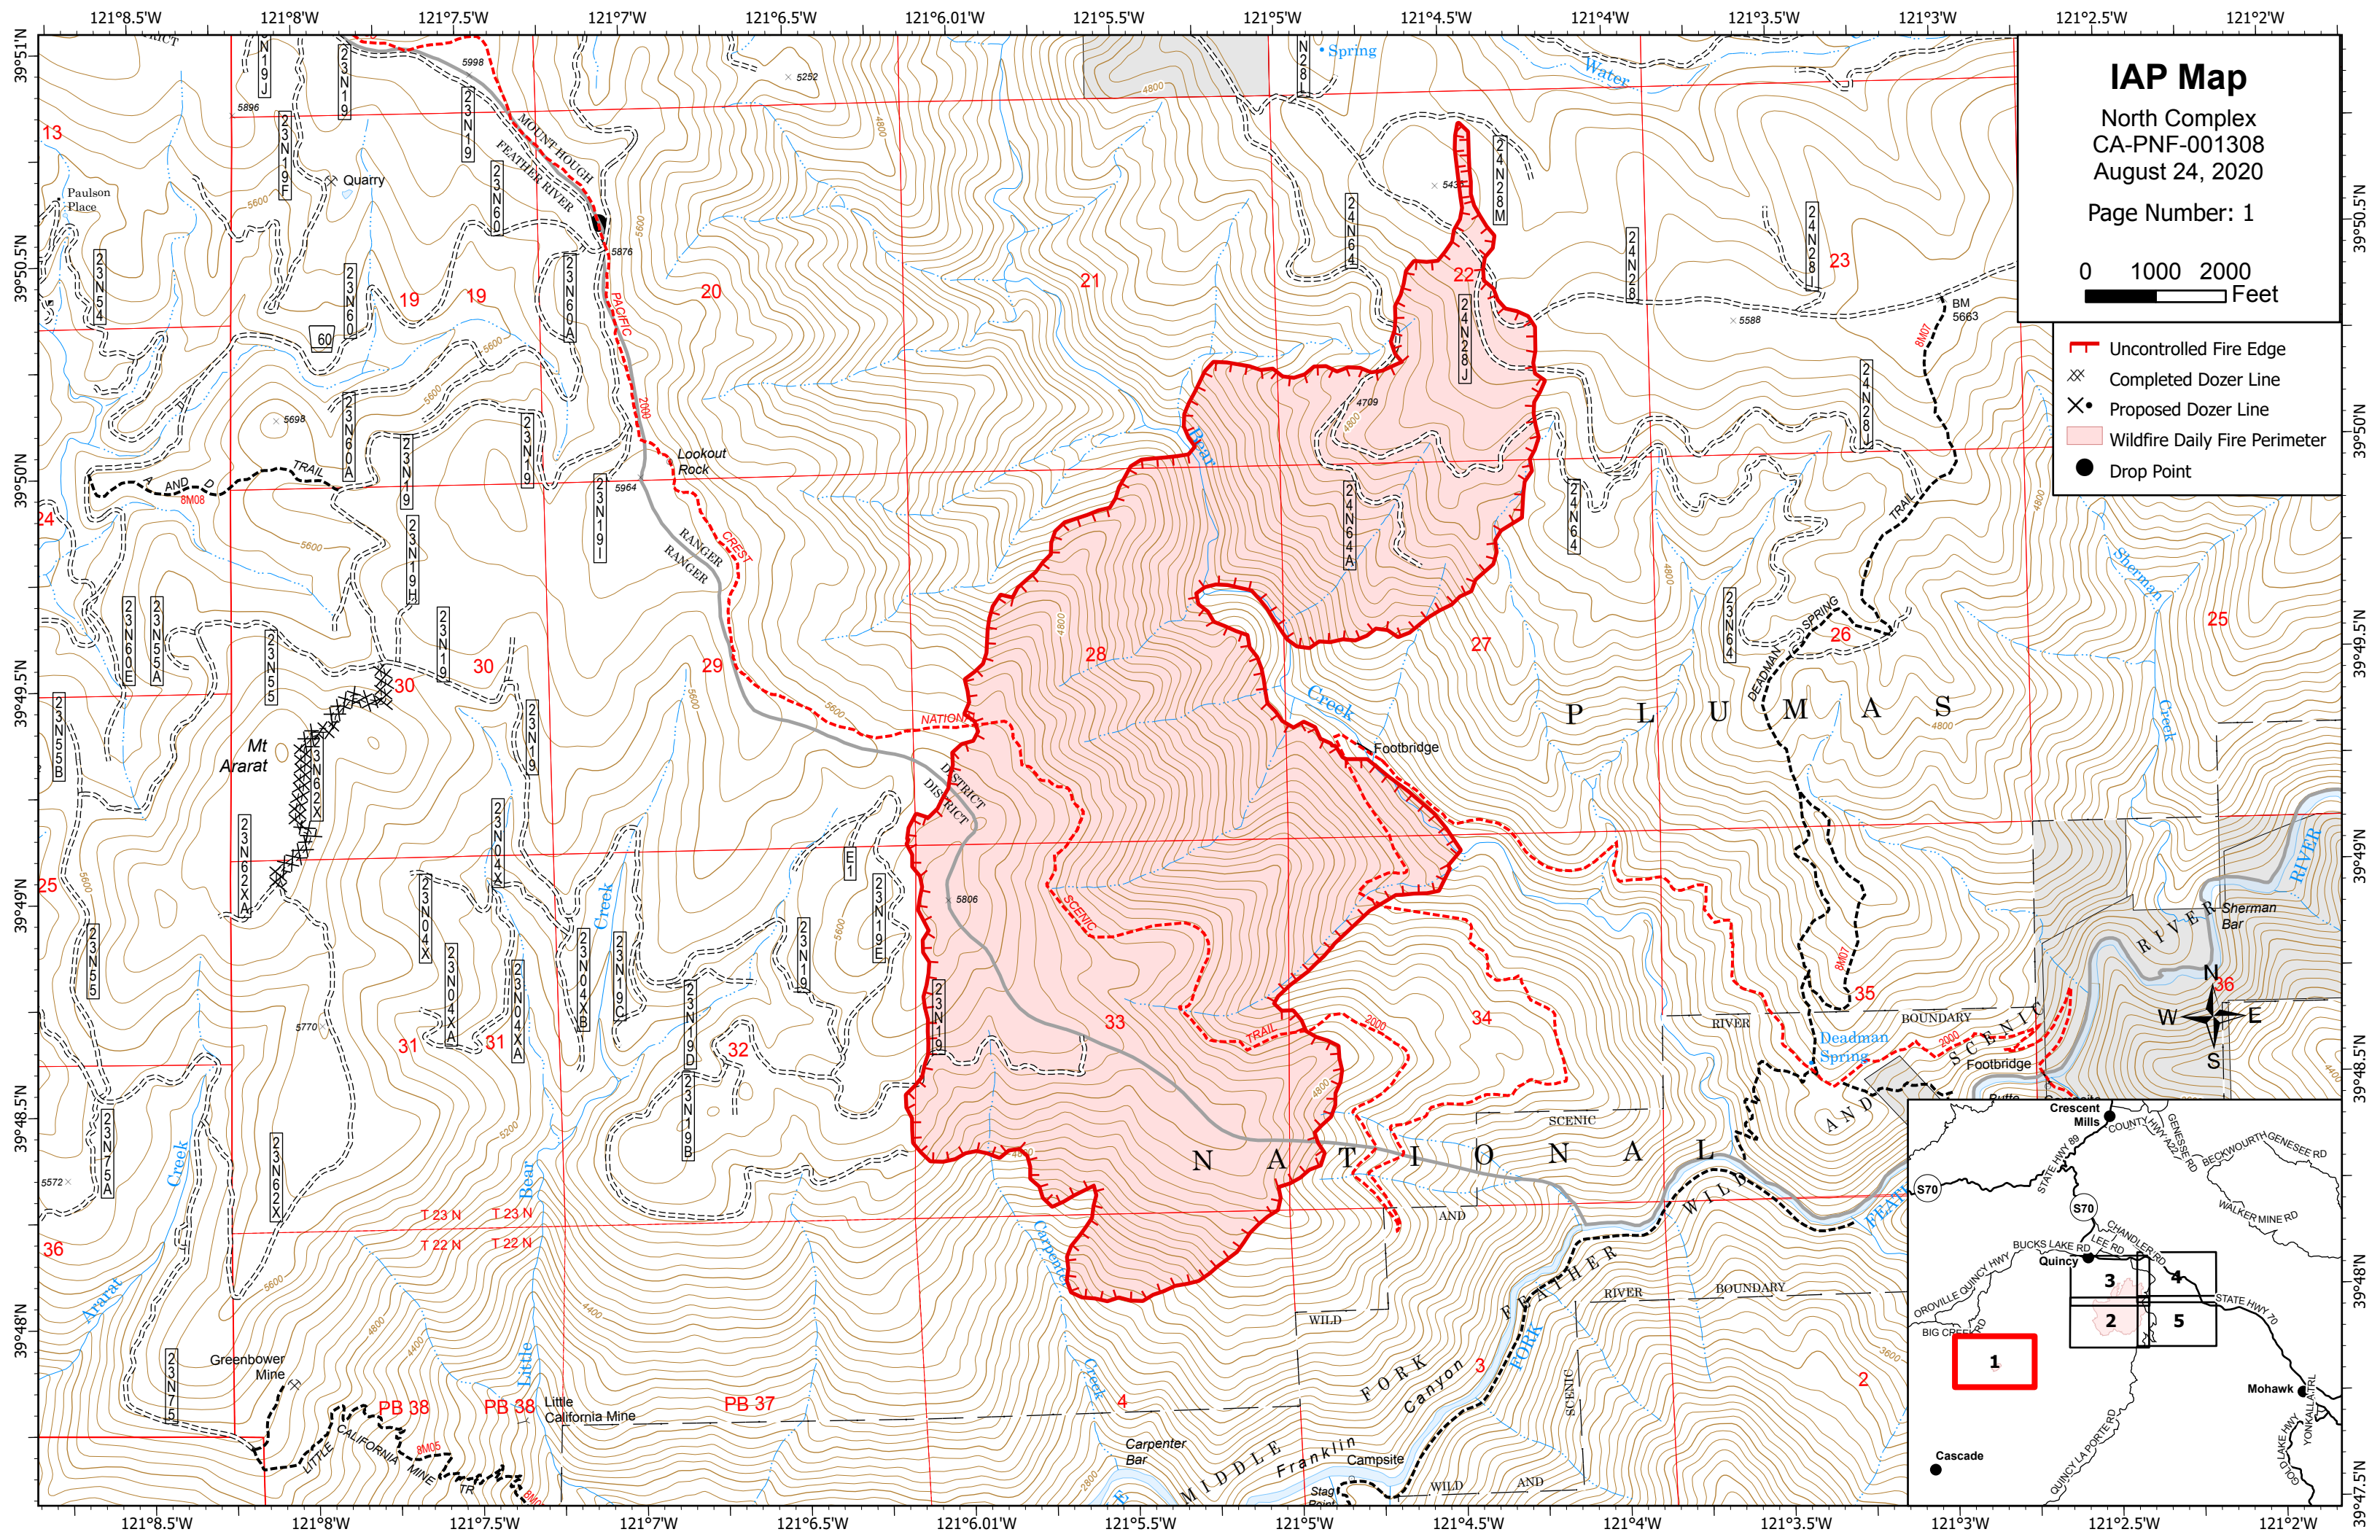

IAP Map

Index Map

North Complex
CA-PNF-001308
August 24, 2020

- Uncontrolled Fire Edge
- Completed Dozer Line
- Completed Hand Line
- Road as Completed Line
- Proposed Dozer Line
- Camp
- Drop Point
- Incident Command Post
- Cell Coverage
- Repeater
- Water Source
- Division Break
- Wildfire Daily Fire Perimeter

IAP Map

North Complex
CA-PNF-001308
August 24, 2020

Page Number: 1

- Uncontrolled Fire Edge
- Completed Dozer Line
- Proposed Dozer Line
- Wildfire Daily Fire Perimeter
- Drop Point

IAP Map

North Complex
CA-PNF-001308
August 24, 2020

Page Number: 3

0 1000 2000
Feet

- Uncontrolled Fire Edge
- Completed Dozer Line
- Completed Hand Line
- Road as Completed Line
- Wildfire Daily Fire Perimeter
- Drop Point
- Incident Command Post
- Repeater
- Water Source
- Division Break

IAP Map

North Complex
CA-PNF-001308
August 24, 2020

Page Number: 5

- Uncontrolled Fire Edge
- Completed Dozer Line
- Wildfire Daily Fire Perimeter
- Drop Point
- Cell Coverage

Div Z

River/Nelson
Dip

DP-51

Nelson Point
(Site)