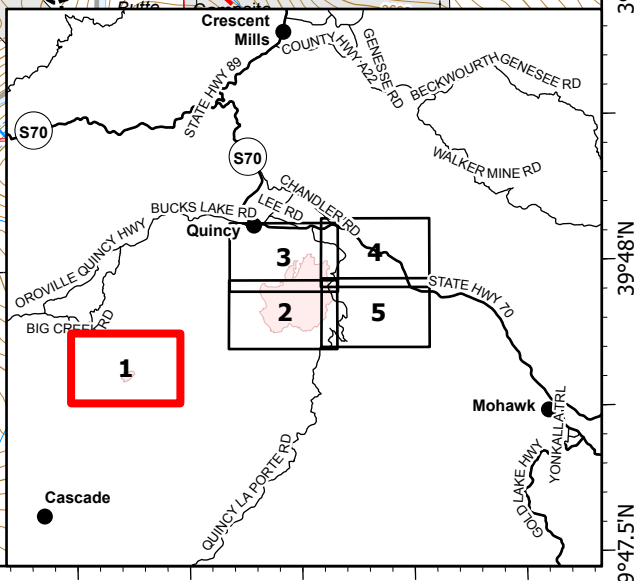

IAP Map

Index Map

North Complex
CA-PNF-001308
August 24, 2020

- Uncontrolled Fire Edge
- Completed Dozer Line
- Completed Hand Line
- Road as Completed Line
- Proposed Dozer Line
- Camp
- Drop Point
- Incident Command Post
- Cell Coverage
- Repeater
- Water Source
- Division Break
- Wildfire Daily Fire Perimeter

IAP Map

North Complex
CA-PNF-001308
August 24, 2020

Page Number: 1

- Uncontrolled Fire Edge
- Completed Dozer Line
- Proposed Dozer Line
- Wildfire Daily Fire Perimeter
- Drop Point

IAP Map

North Complex
CA-PNF-001308
August 24, 2020

Page Number: 2

- Uncontrolled Fire Edge
- Completed Dozer Line
- Wildfire Daily Fire Perimeter
- Drop Point
- Cell Coverage
- Repeater
- Division Break

IAP Map

North Complex
CA-PNF-001308
August 24, 2020