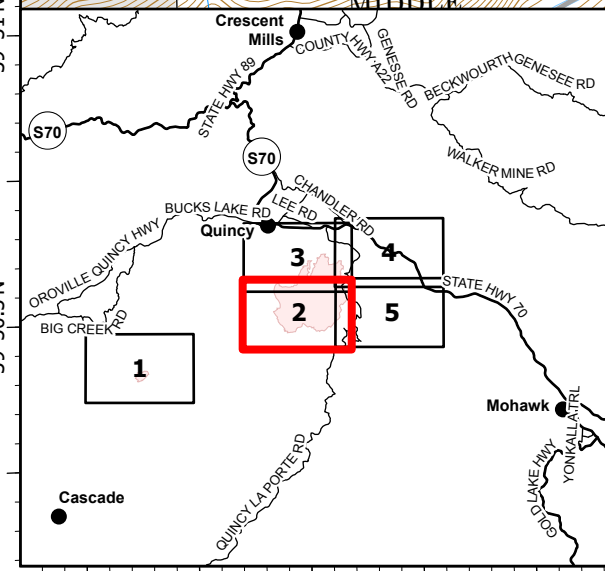

IAP Map

Index Map

North Complex
CA-PNF-001308
August 24, 2020

- Uncontrolled Fire Edge
- Completed Dozer Line
- Completed Hand Line
- Road as Completed Line
- Proposed Dozer Line
- Camp
- Drop Point
- Incident Command Post
- Cell Coverage
- Repeater
- Water Source
- Division Break
- Wildfire Daily Fire Perimeter

IAP Map

North Complex
CA-PNF-001308
August 24, 2020

Page Number: 1

- Uncontrolled Fire Edge
- Completed Dozer Line
- Proposed Dozer Line
- Wildfire Daily Fire Perimeter
- Drop Point

IAP Map

North Complex
CA-PNF-001308
August 24, 2020

Page Number: 2

- Uncontrolled Fire Edge
- Completed Dozer Line
- Wildfire Daily Fire Perimeter
- Drop Point
- Cell Coverage
- Repeater
- Division Break

IAP Map

North Complex
CA-PNF-001308
August 24, 2020

Page Number: 3

0 1000 2000
Feet

- Uncontrolled Fire Edge
- Completed Dozer Line
- Completed Hand Line
- Road as Completed Line
- Wildfire Daily Fire Perimeter
- Drop Point
- Incident Command Post
- Repeater
- Water Source
- Division Break