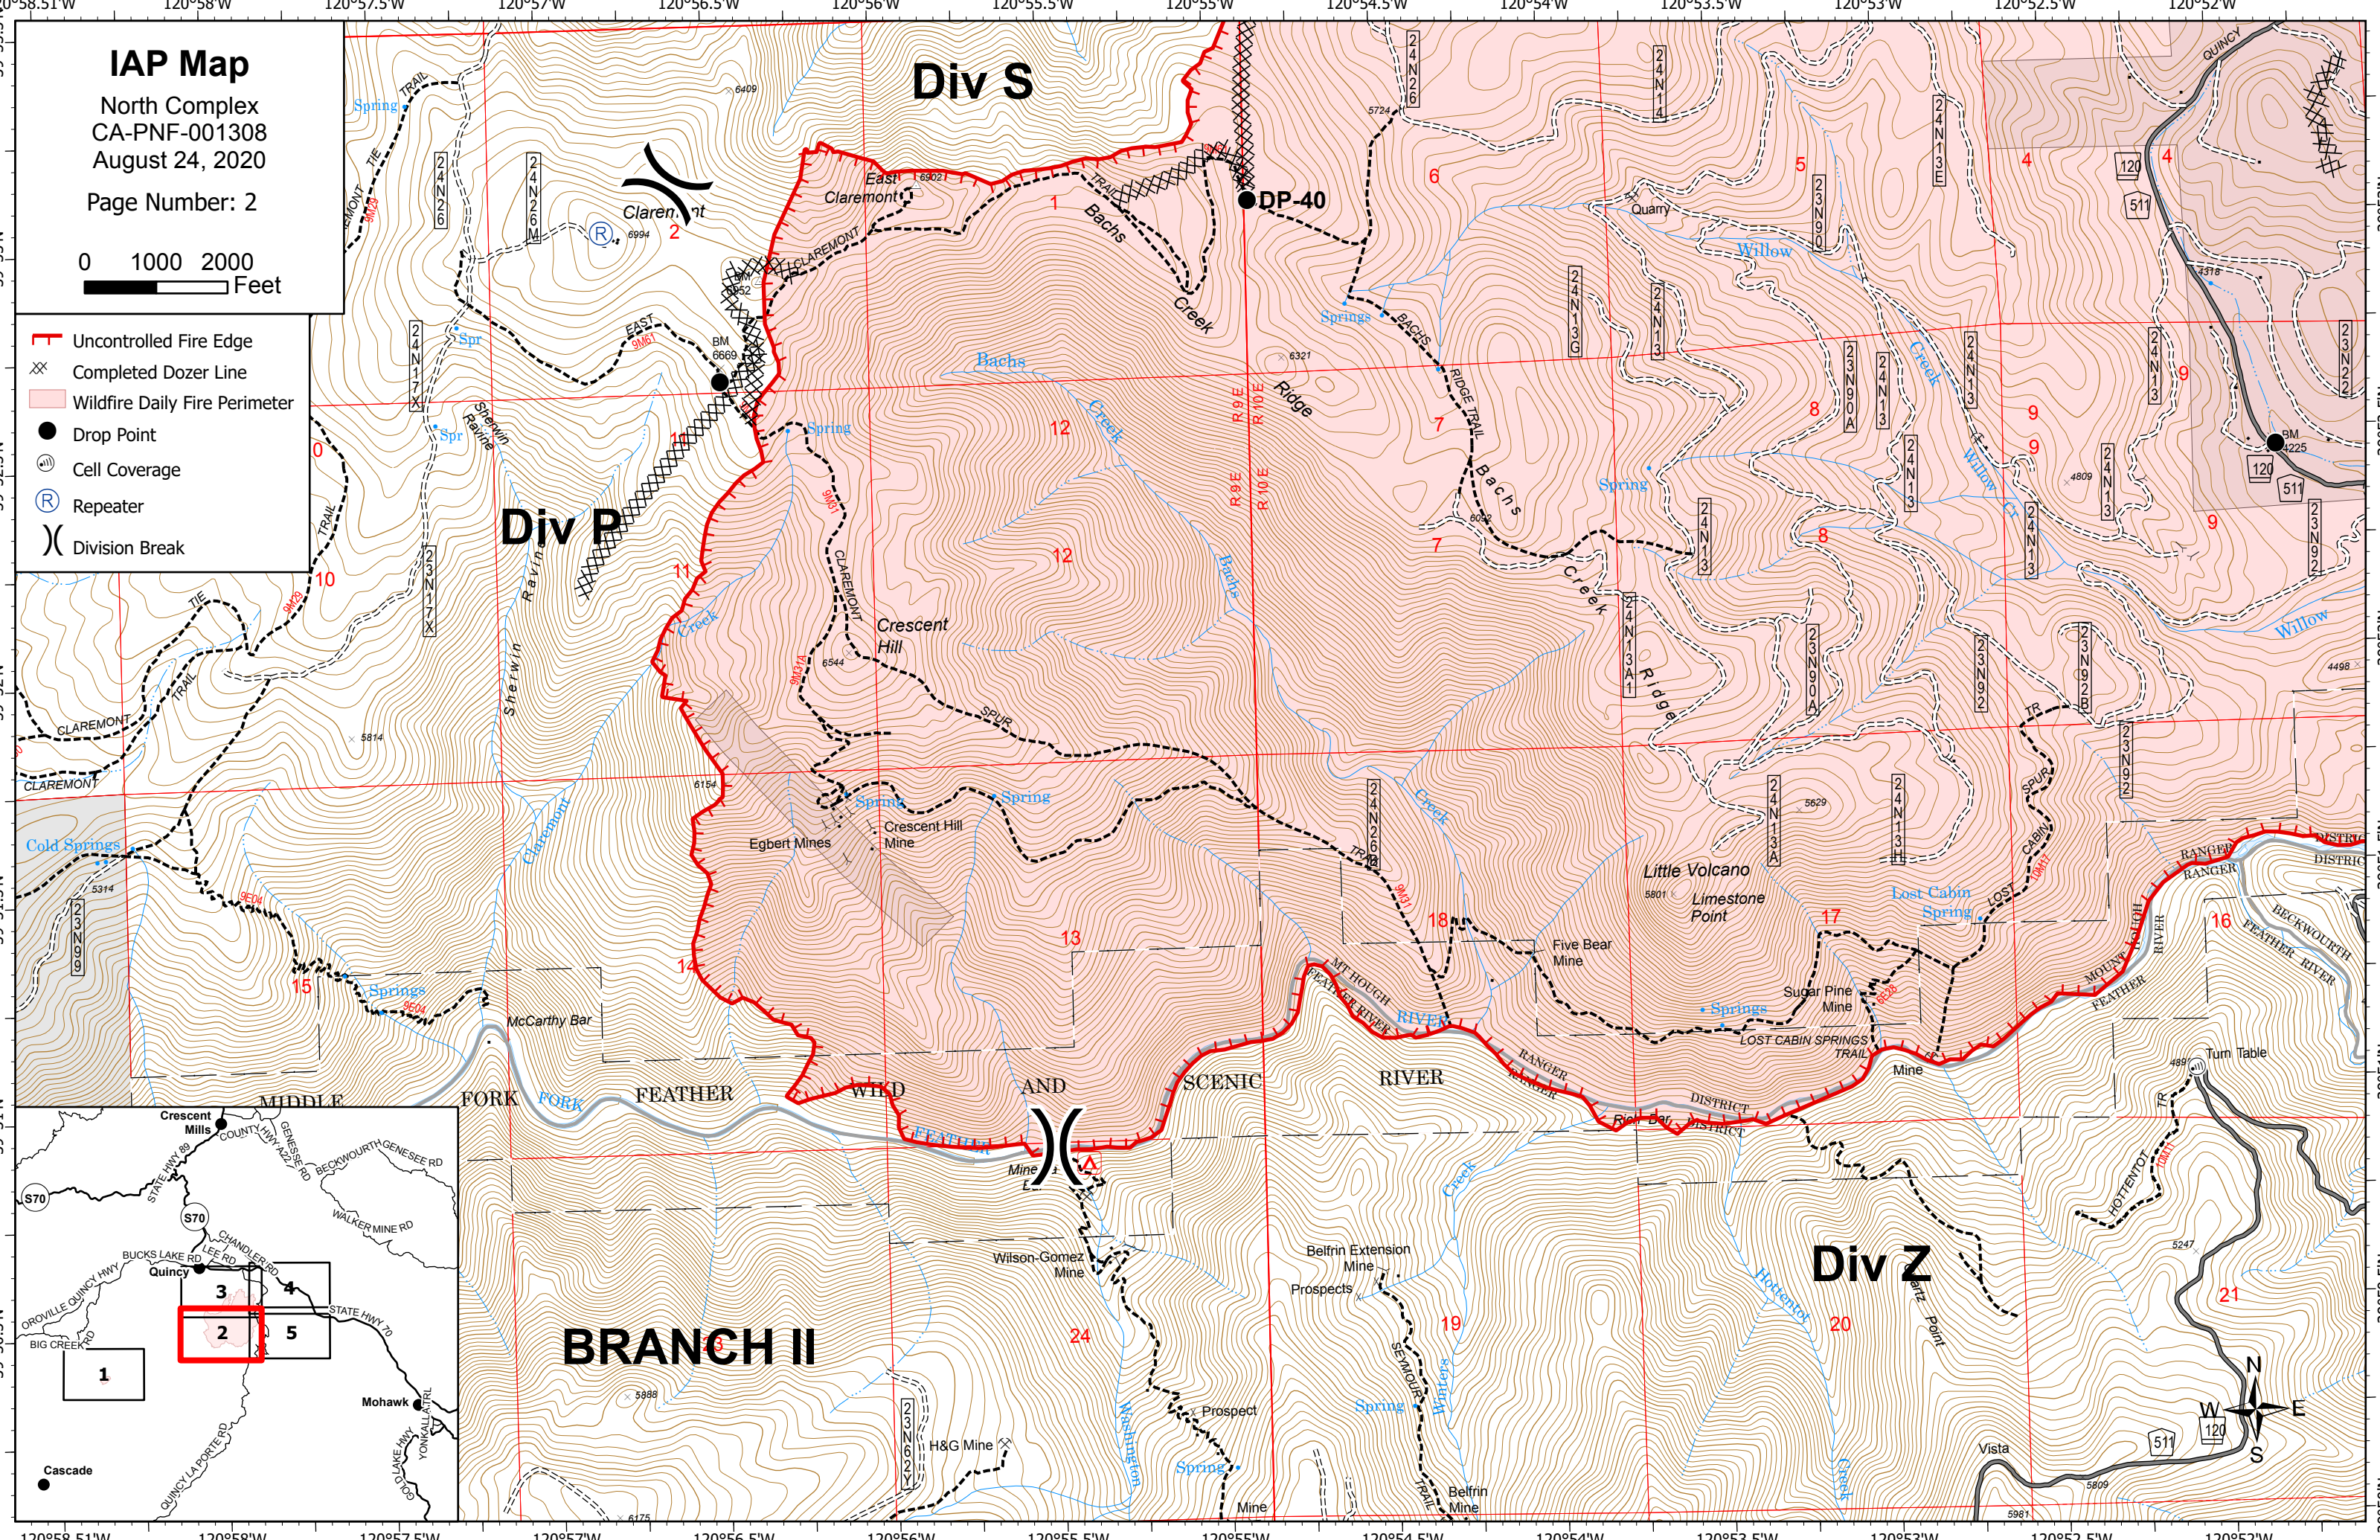

IAP Map

North Complex
CA-PNF-001308
August 24, 2020

Page Number: 2

- Uncontrolled Fire Edge
- Completed Dozer Line
- Wildfire Daily Fire Perimeter
- Drop Point
- Cell Coverage
- Repeater
- Division Break