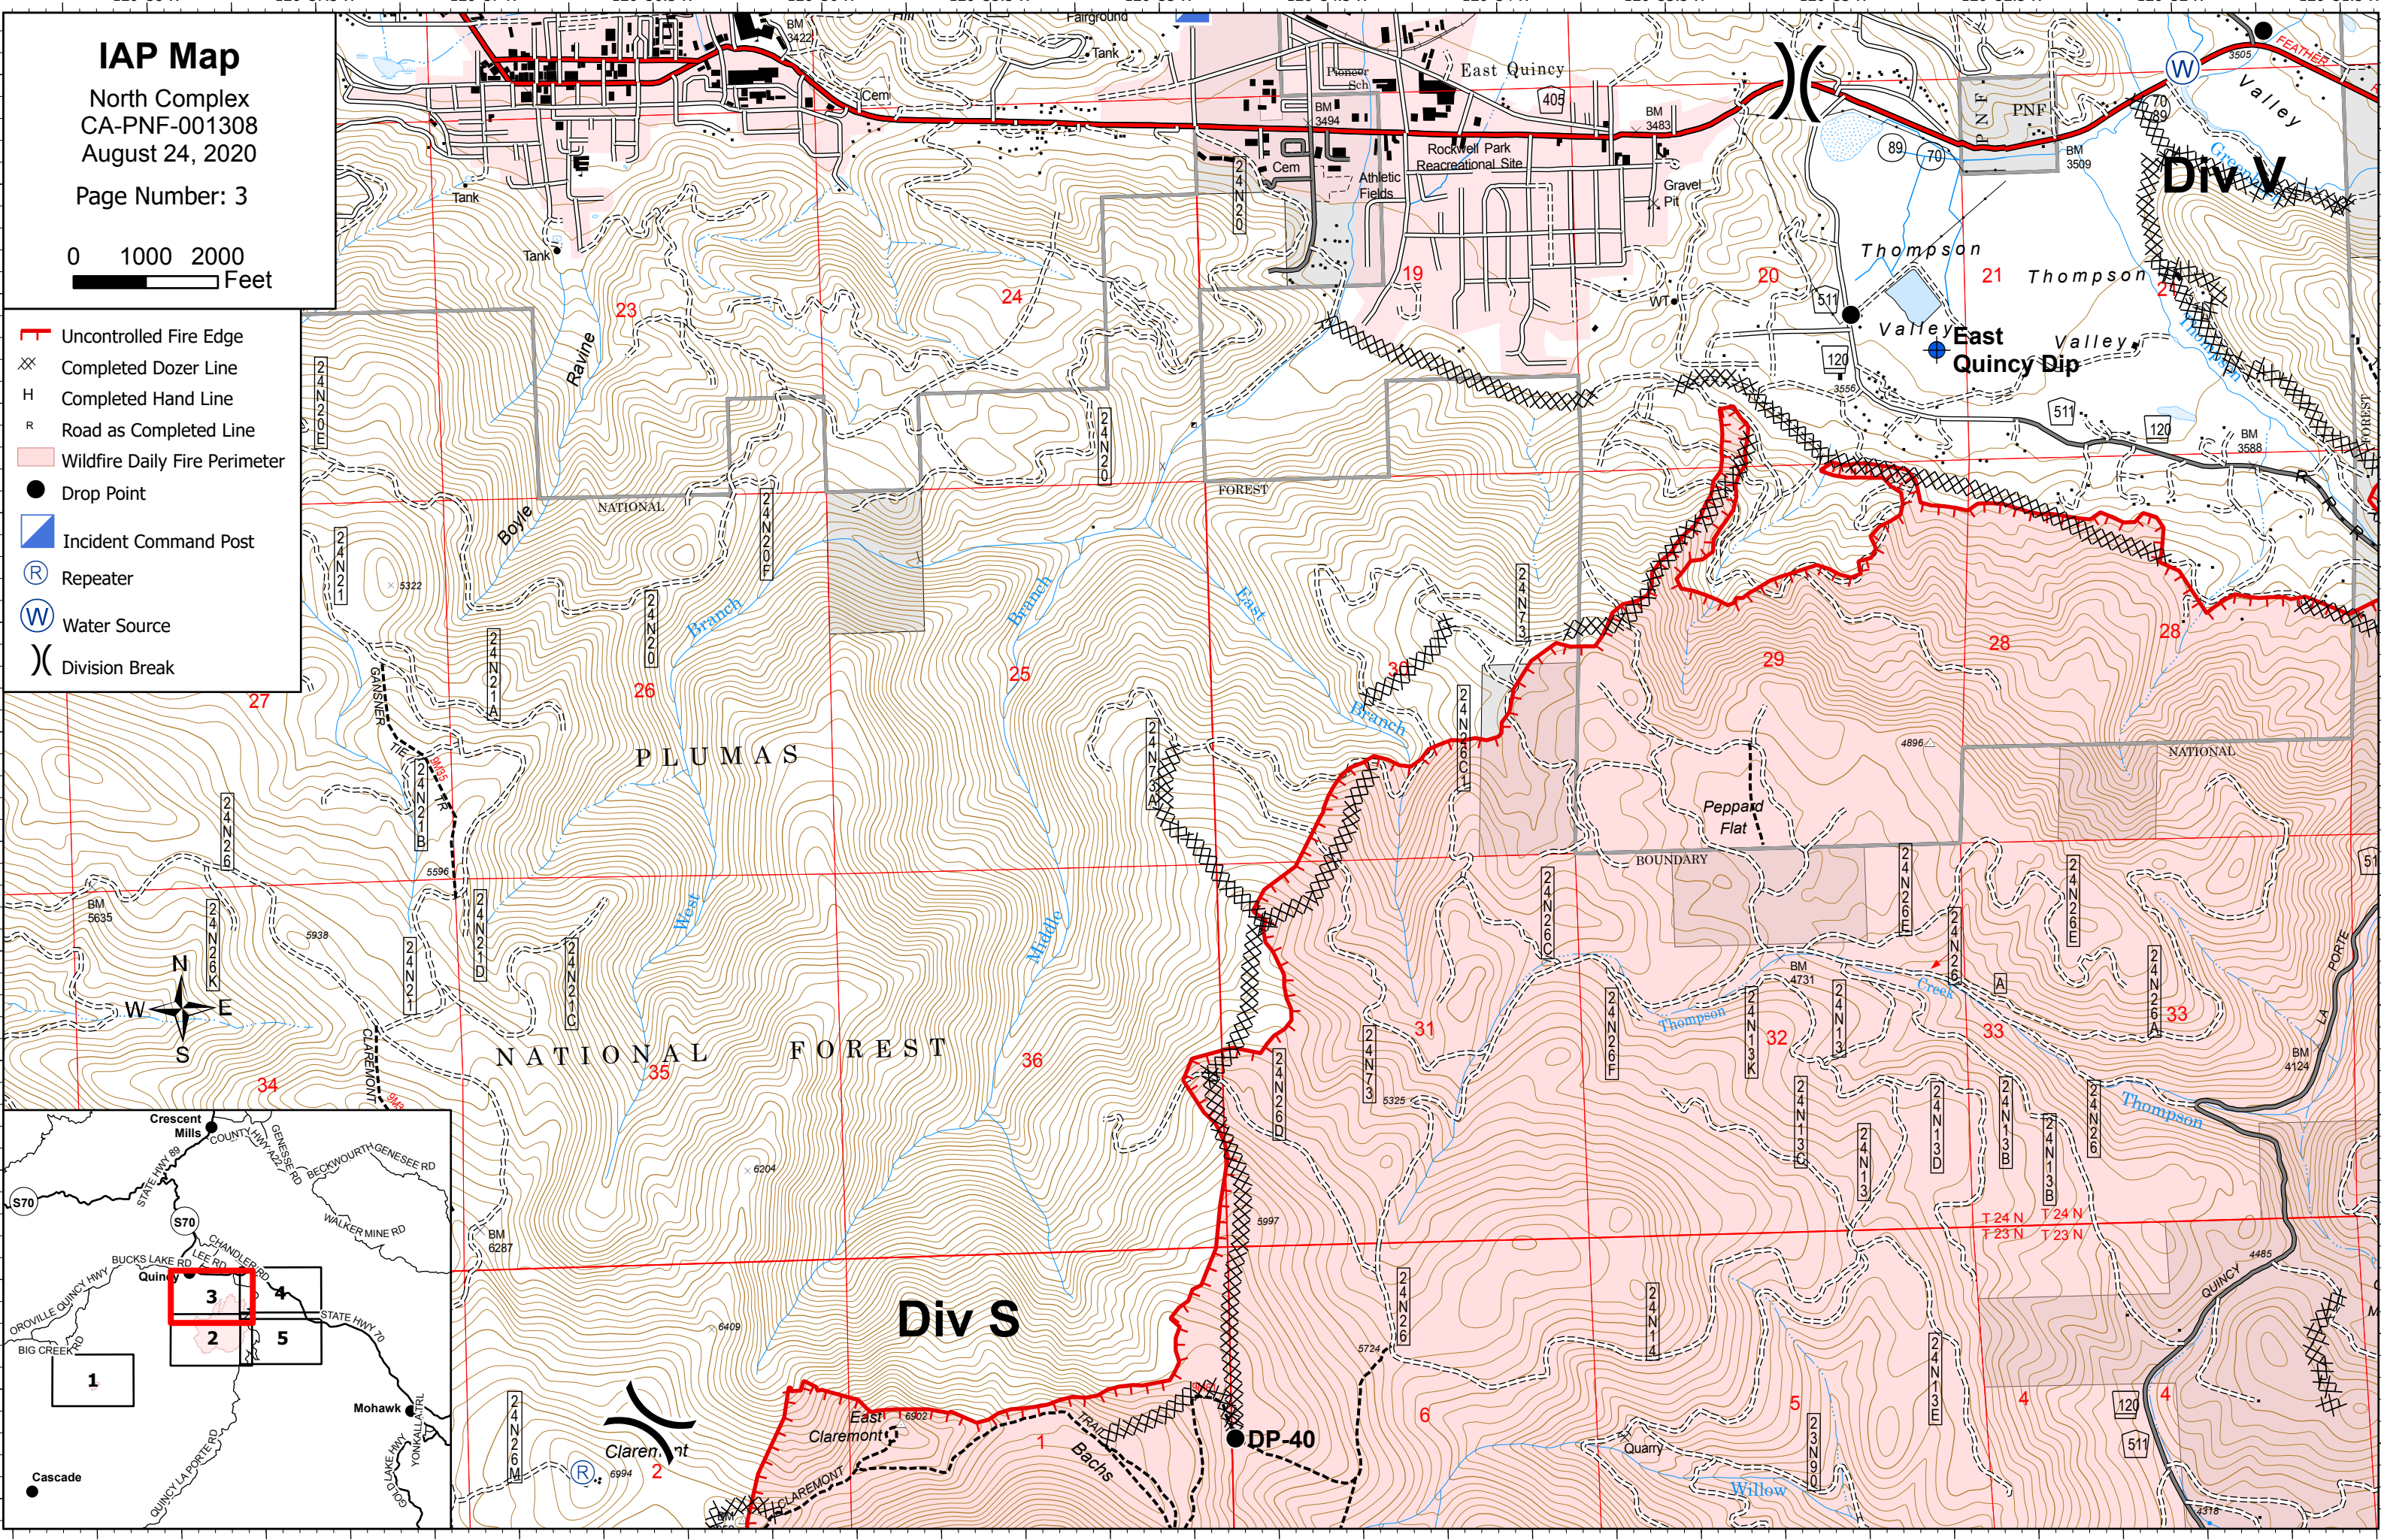

Page Number: 2

- Uncontrolled Fire Edge
- Completed Dozer Line
- Wildfire Daily Fire Perimeter
- Drop Point
- Cell Coverage
- Repeater
- Division Break

IAP Map

North Complex
CA-PNF-001308
August 24, 2020

Page Number: 3

0 1000 2000
Feet

- Uncontrolled Fire Edge
- Completed Dozer Line
- Completed Hand Line
- Road as Completed Line
- Wildfire Daily Fire Perimeter
- Drop Point
- Incident Command Post
- Repeater
- Water Source
- Division Break

IAP Map

North Complex
CA-PNF-001308
August 24, 2020

Page Number: 4

- Uncontrolled Fire Edge
- Completed Dozer Line
- Completed Hand Line
- Road as Completed Line
- Wildfire Daily Fire Perimeter
- Drop Point
- Water Source
- Division Break

IAP Map

North Complex
CA-PNF-001308
August 24, 2020

Page Number: 5

- Uncontrolled Fire Edge
- Completed Dozer Line
- Wildfire Daily Fire Perimeter
- Drop Point
- Cell Coverage

Div Z

River/Nelson
Dip

DP-51

Nelson Point
(Site)