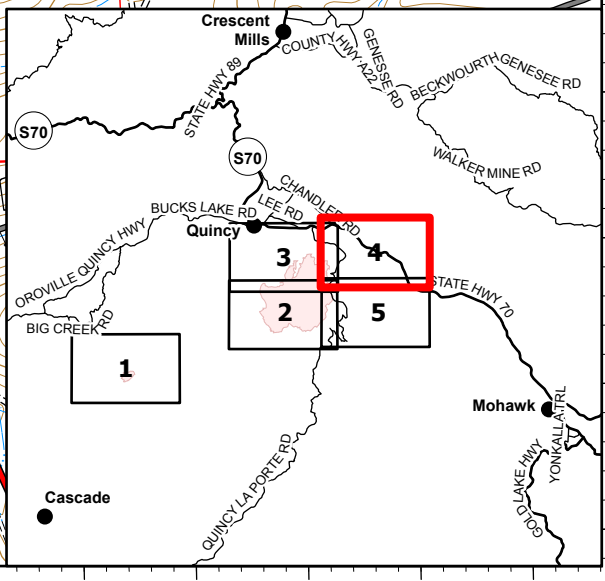

IAP Map

Index Map

North Complex
CA-PNF-001308
August 24, 2020

- Uncontrolled Fire Edge
- Completed Dozer Line
- Completed Hand Line
- Road as Completed Line
- Proposed Dozer Line
- Camp
- Drop Point
- Incident Command Post
- Cell Coverage
- Repeater
- Water Source
- Division Break
- Wildfire Daily Fire Perimeter

Page Number: 3

0 1000 2000
Feet

- Uncontrolled Fire Edge
- Completed Dozer Line
- Completed Hand Line
- Road as Completed Line
- Wildfire Daily Fire Perimeter
- Drop Point
- Incident Command Post
- Repeater
- Water Source
- Division Break

IAP Map

North Complex
CA-PNF-001308
August 24, 2020

Page Number: 4

- Uncontrolled Fire Edge
- Completed Dozer Line
- Completed Hand Line
- Road as Completed Line
- Wildfire Daily Fire Perimeter
- Drop Point
- Water Source
- Division Break

IAP Map

North Complex
CA-PNF-001308
August 24, 2020

Page Number: 5

- Uncontrolled Fire Edge
- Completed Dozer Line
- Wildfire Daily Fire Perimeter
- Drop Point
- Cell Coverage

Div Z

River/Nelson
Dip

DP-51

Nelson Point
(Site)