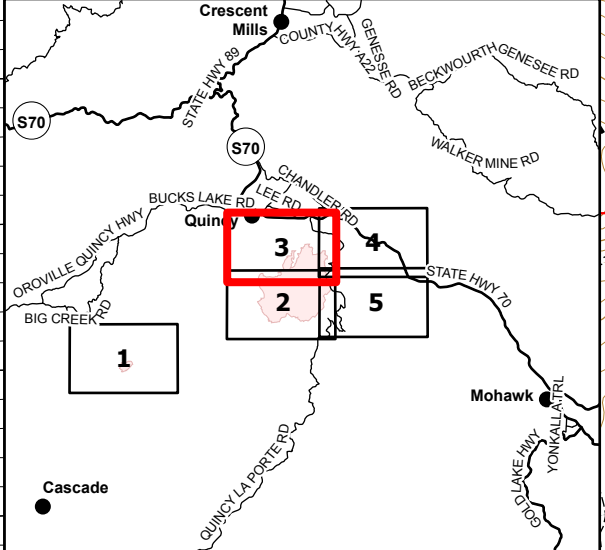

IAP Map

Index Map

North Complex
CA-PNF-001308
August 24, 2020

- Uncontrolled Fire Edge
- Completed Dozer Line
- Completed Hand Line
- Road as Completed Line
- Proposed Dozer Line
- Camp
- Drop Point
- Incident Command Post
- Cell Coverage
- Repeater
- Water Source
- Division Break
- Wildfire Daily Fire Perimeter

Page Number: 2

- Uncontrolled Fire Edge
- Completed Dozer Line
- Wildfire Daily Fire Perimeter
- Drop Point
- Cell Coverage
- Repeater
- Division Break

IAP Map

North Complex
CA-PNF-001308
August 24, 2020

Page Number: 3

0 1000 2000
Feet

- Uncontrolled Fire Edge
- Completed Dozer Line
- Completed Hand Line
- Road as Completed Line
- Wildfire Daily Fire Perimeter
- Drop Point
- Incident Command Post
- Repeater
- Water Source
- Division Break

IAP Map

North Complex
CA-PNF-001308
August 24, 2020

Page Number: 4

- Uncontrolled Fire Edge
- Completed Dozer Line
- Completed Hand Line
- Road as Completed Line
- Wildfire Daily Fire Perimeter
- Drop Point
- Water Source
- Division Break