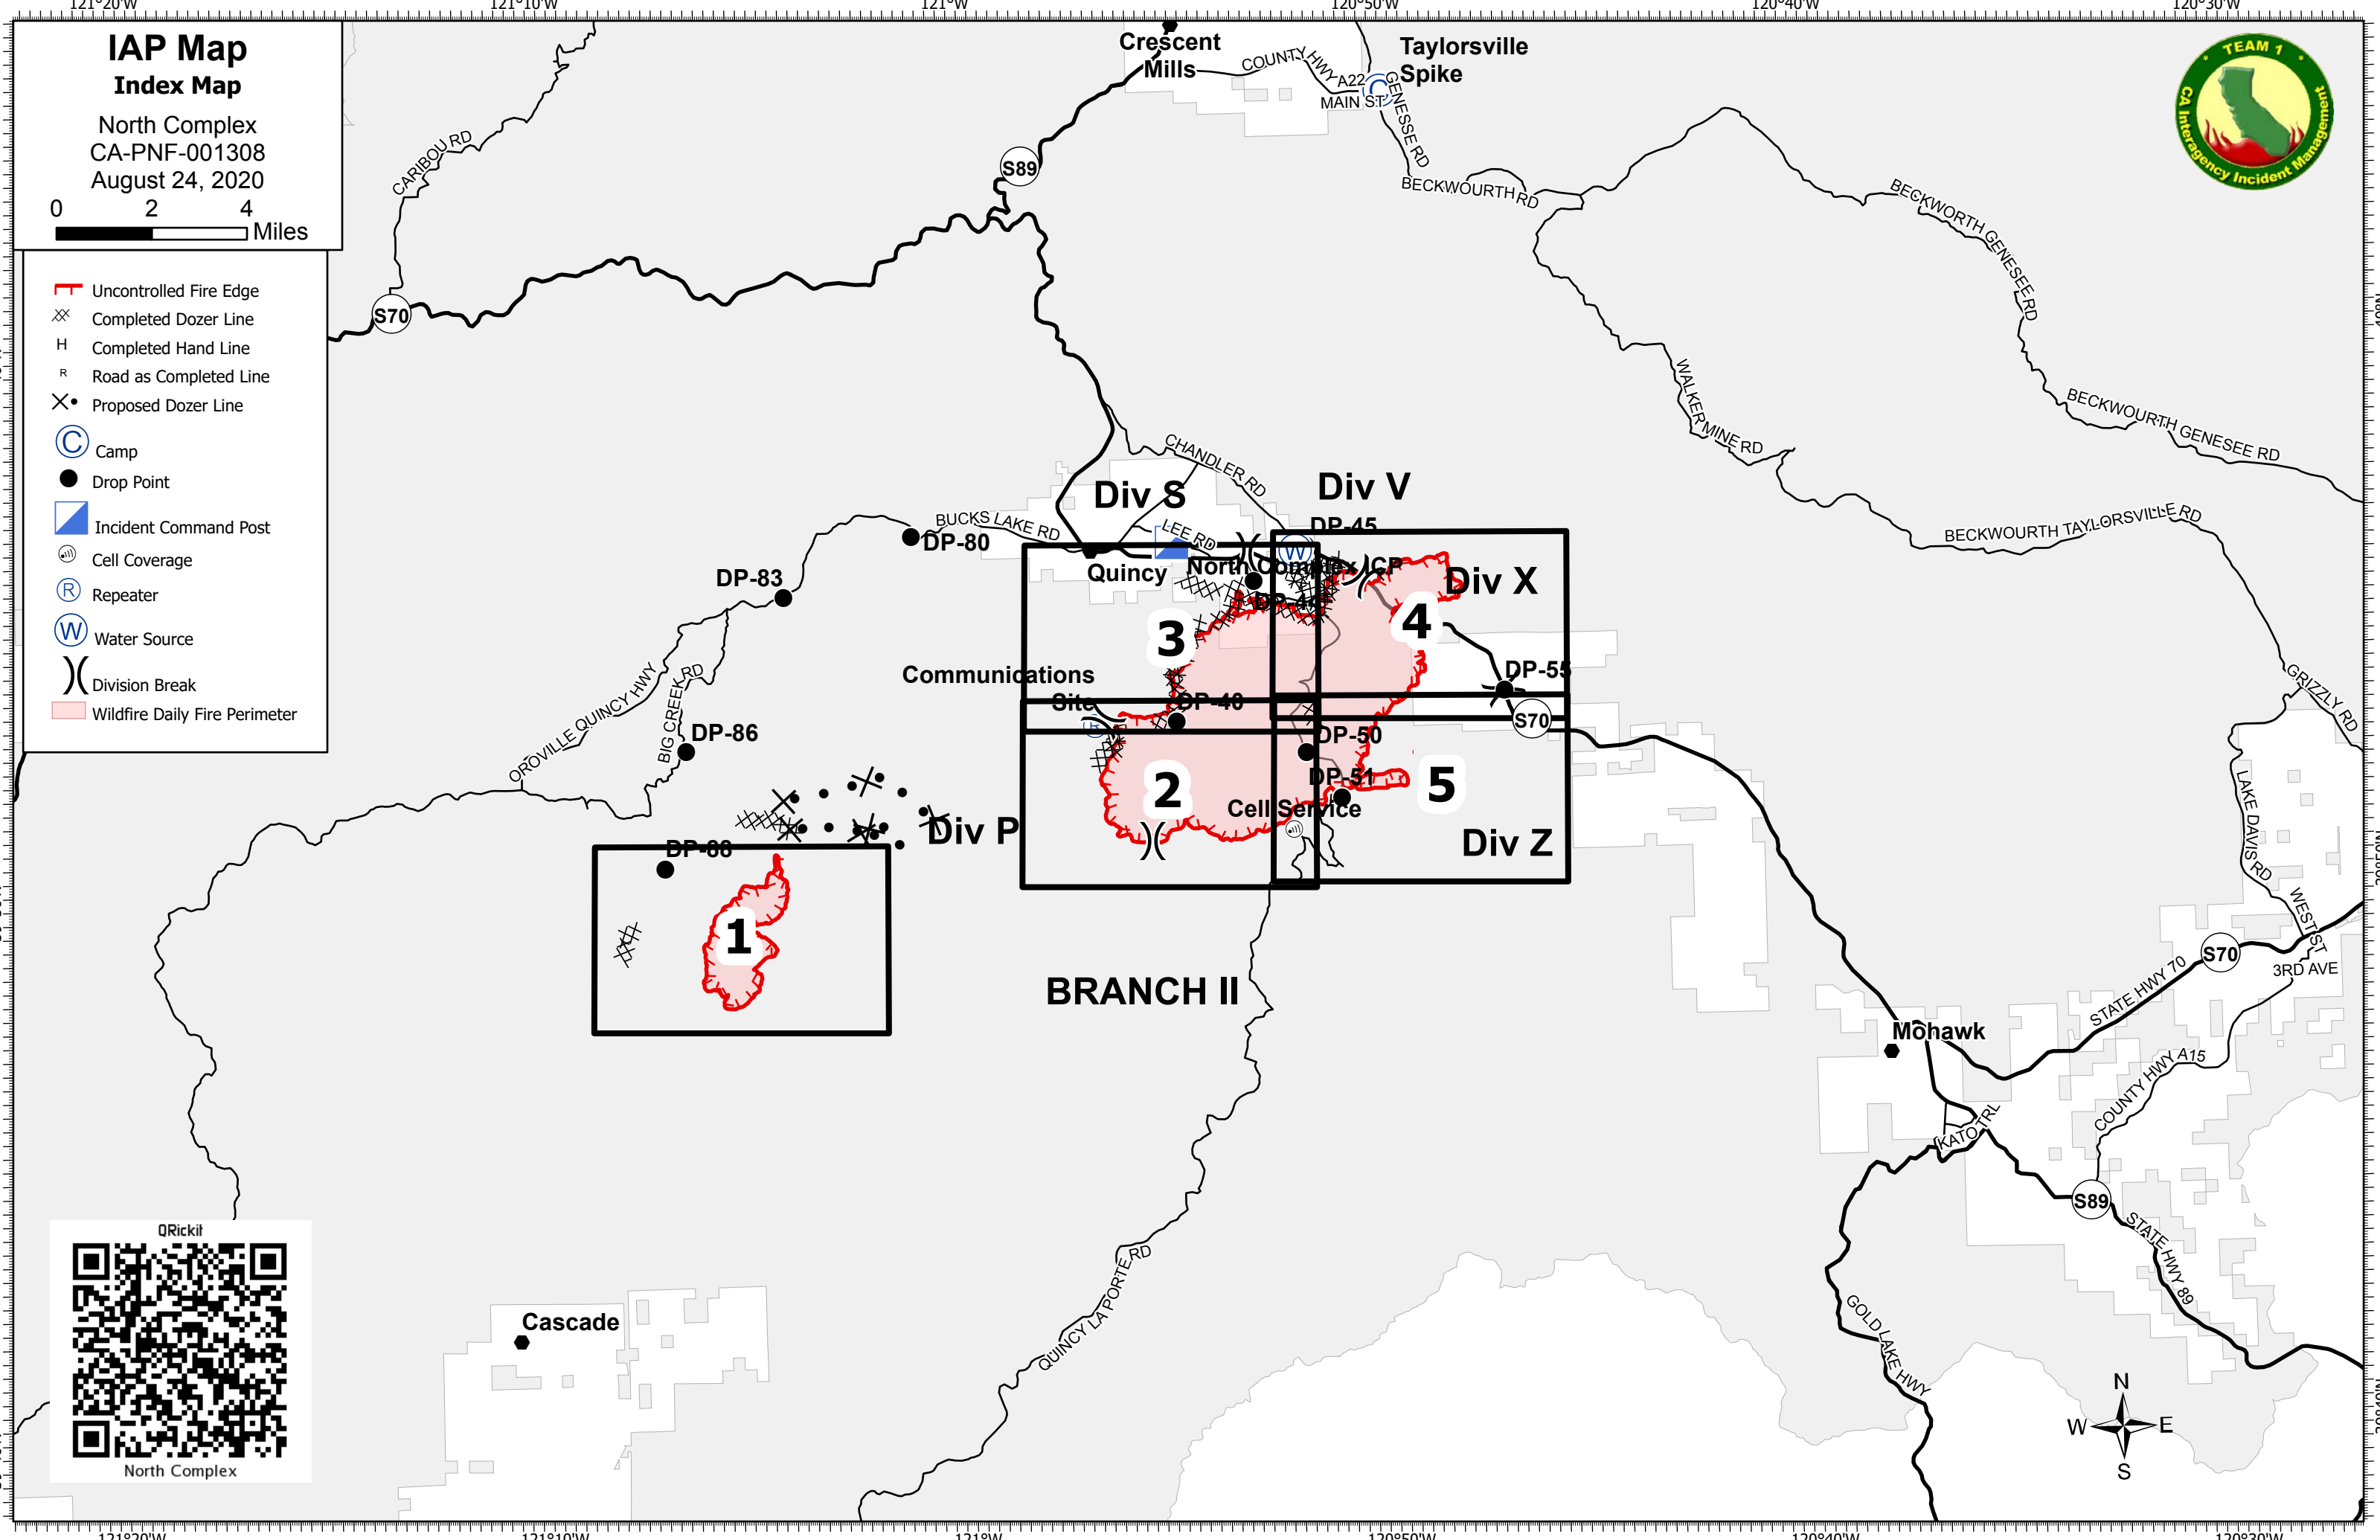

IAP Map

Index Map

North Complex
CA-PNF-001308
August 24, 2020

- Uncontrolled Fire Edge
- Completed Dozer Line
- Completed Hand Line
- Road as Completed Line
- Proposed Dozer Line
- Camp
- Drop Point
- Incident Command Post
- Cell Coverage
- Repeater
- Water Source
- Division Break
- Wildfire Daily Fire Perimeter

IAP Map

North Complex
CA-PNF-001308
August 24, 2020

Page Number: 1

- Uncontrolled Fire Edge
- Completed Dozer Line
- Proposed Dozer Line
- Wildfire Daily Fire Perimeter
- Drop Point

IAP Map

North Complex
CA-PNF-001308
August 24, 2020

IAP Map

North Complex
CA-PNF-001308
August 24, 2020

Page Number: 4

- Uncontrolled Fire Edge
- Completed Dozer Line
- Completed Hand Line
- Road as Completed Line
- Wildfire Daily Fire Perimeter
- Drop Point
- Water Source
- Division Break

IAP Map

North Complex
CA-PNF-001308
August 24, 2020

Page Number: 5

- Uncontrolled Fire Edge
- Completed Dozer Line
- Wildfire Daily Fire Perimeter
- Drop Point
- Cell Coverage

Div Z

River/Nelson
Dip

DP-51

Nelson Point
(Site)