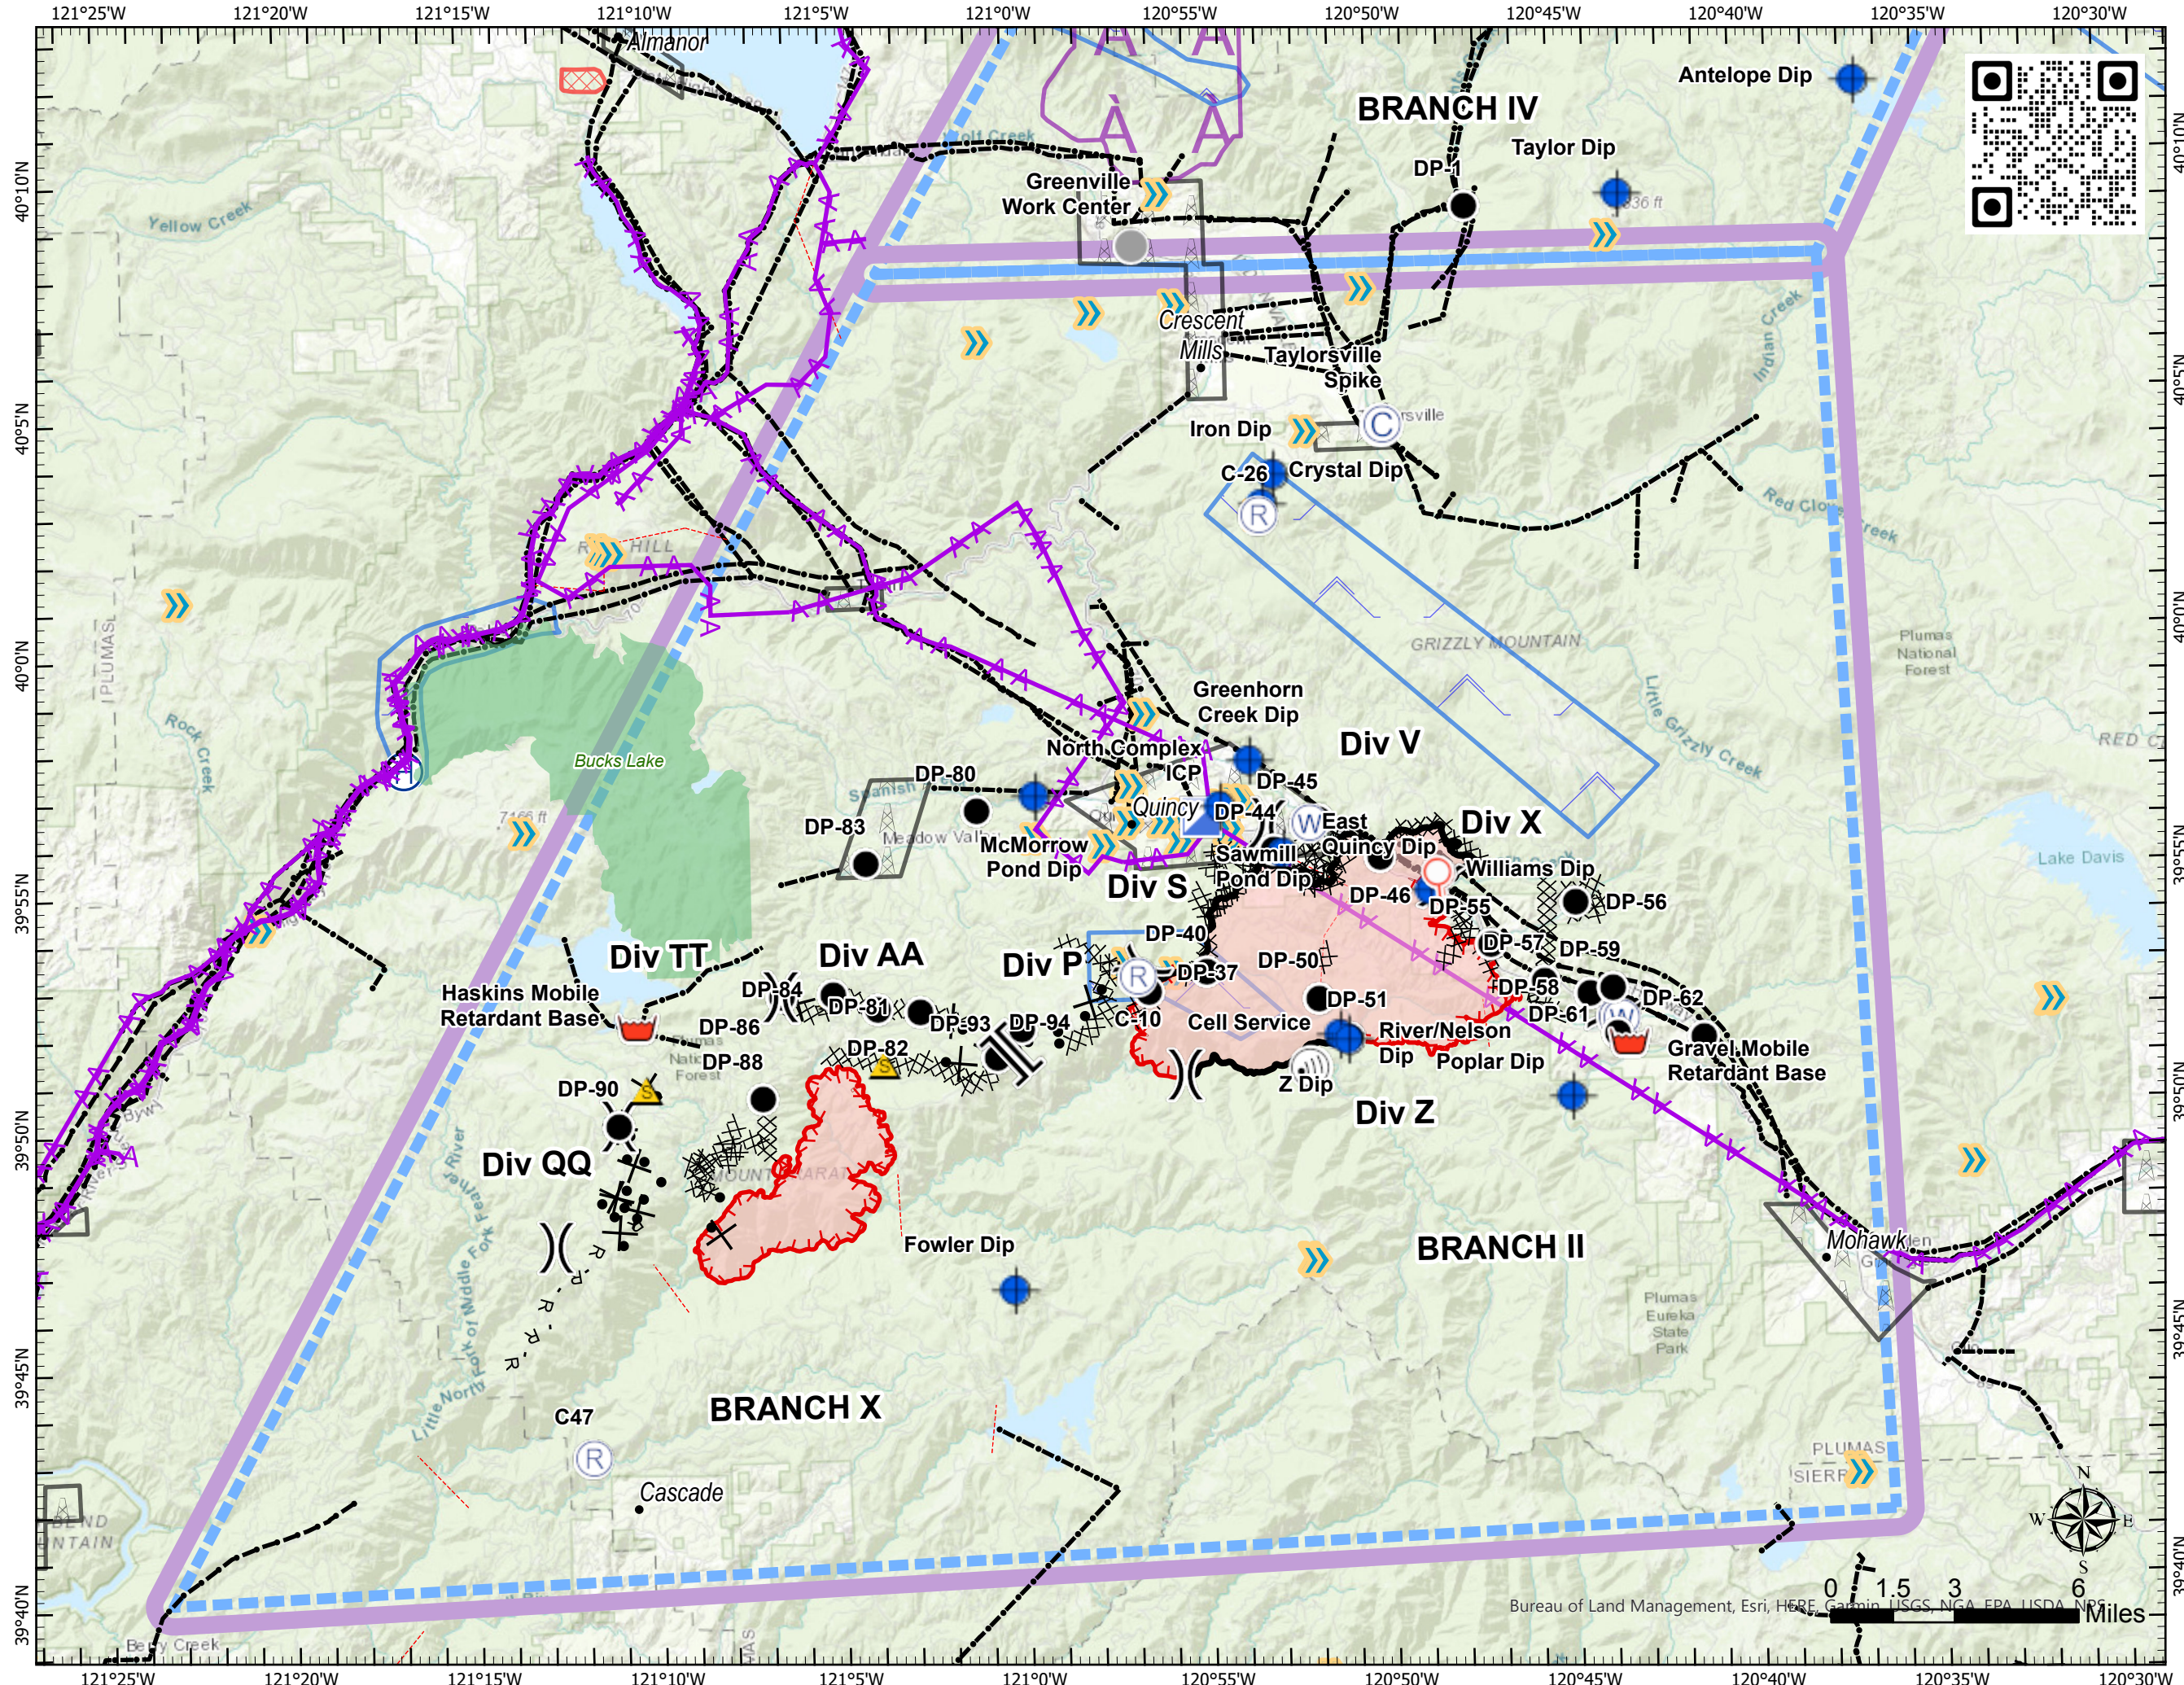

Pilot Map

North Complex
CA-PNF-001308
8/28/2020

- Camp
- Dip Site
- Drop Point
- Incident Command Post
- Internet Access
- Repeater
- Retardant/Mud Pit
- Safety Zone
- Spot Fire
- Water Source
- Other
- Division Break
- Branch Break
- Aerial Hazard
- Powerline
- Telephone wires
- Airport
- Helibase
- Hangglide/Paraglide
- Jettison
- Powerline
- Turbulence
- Uncontrolled Fire Edge
- Contained Line
- Completed Dozer Line
- Completed Hand Line
- Road as Completed Line
- Proposed Dozer Line
- Wildfire Daily Fire Perimeter
- TFR

Bureau of Land Management, Esri, HERE, Garmin, USGS, NGA, EPA, USDA, NPS