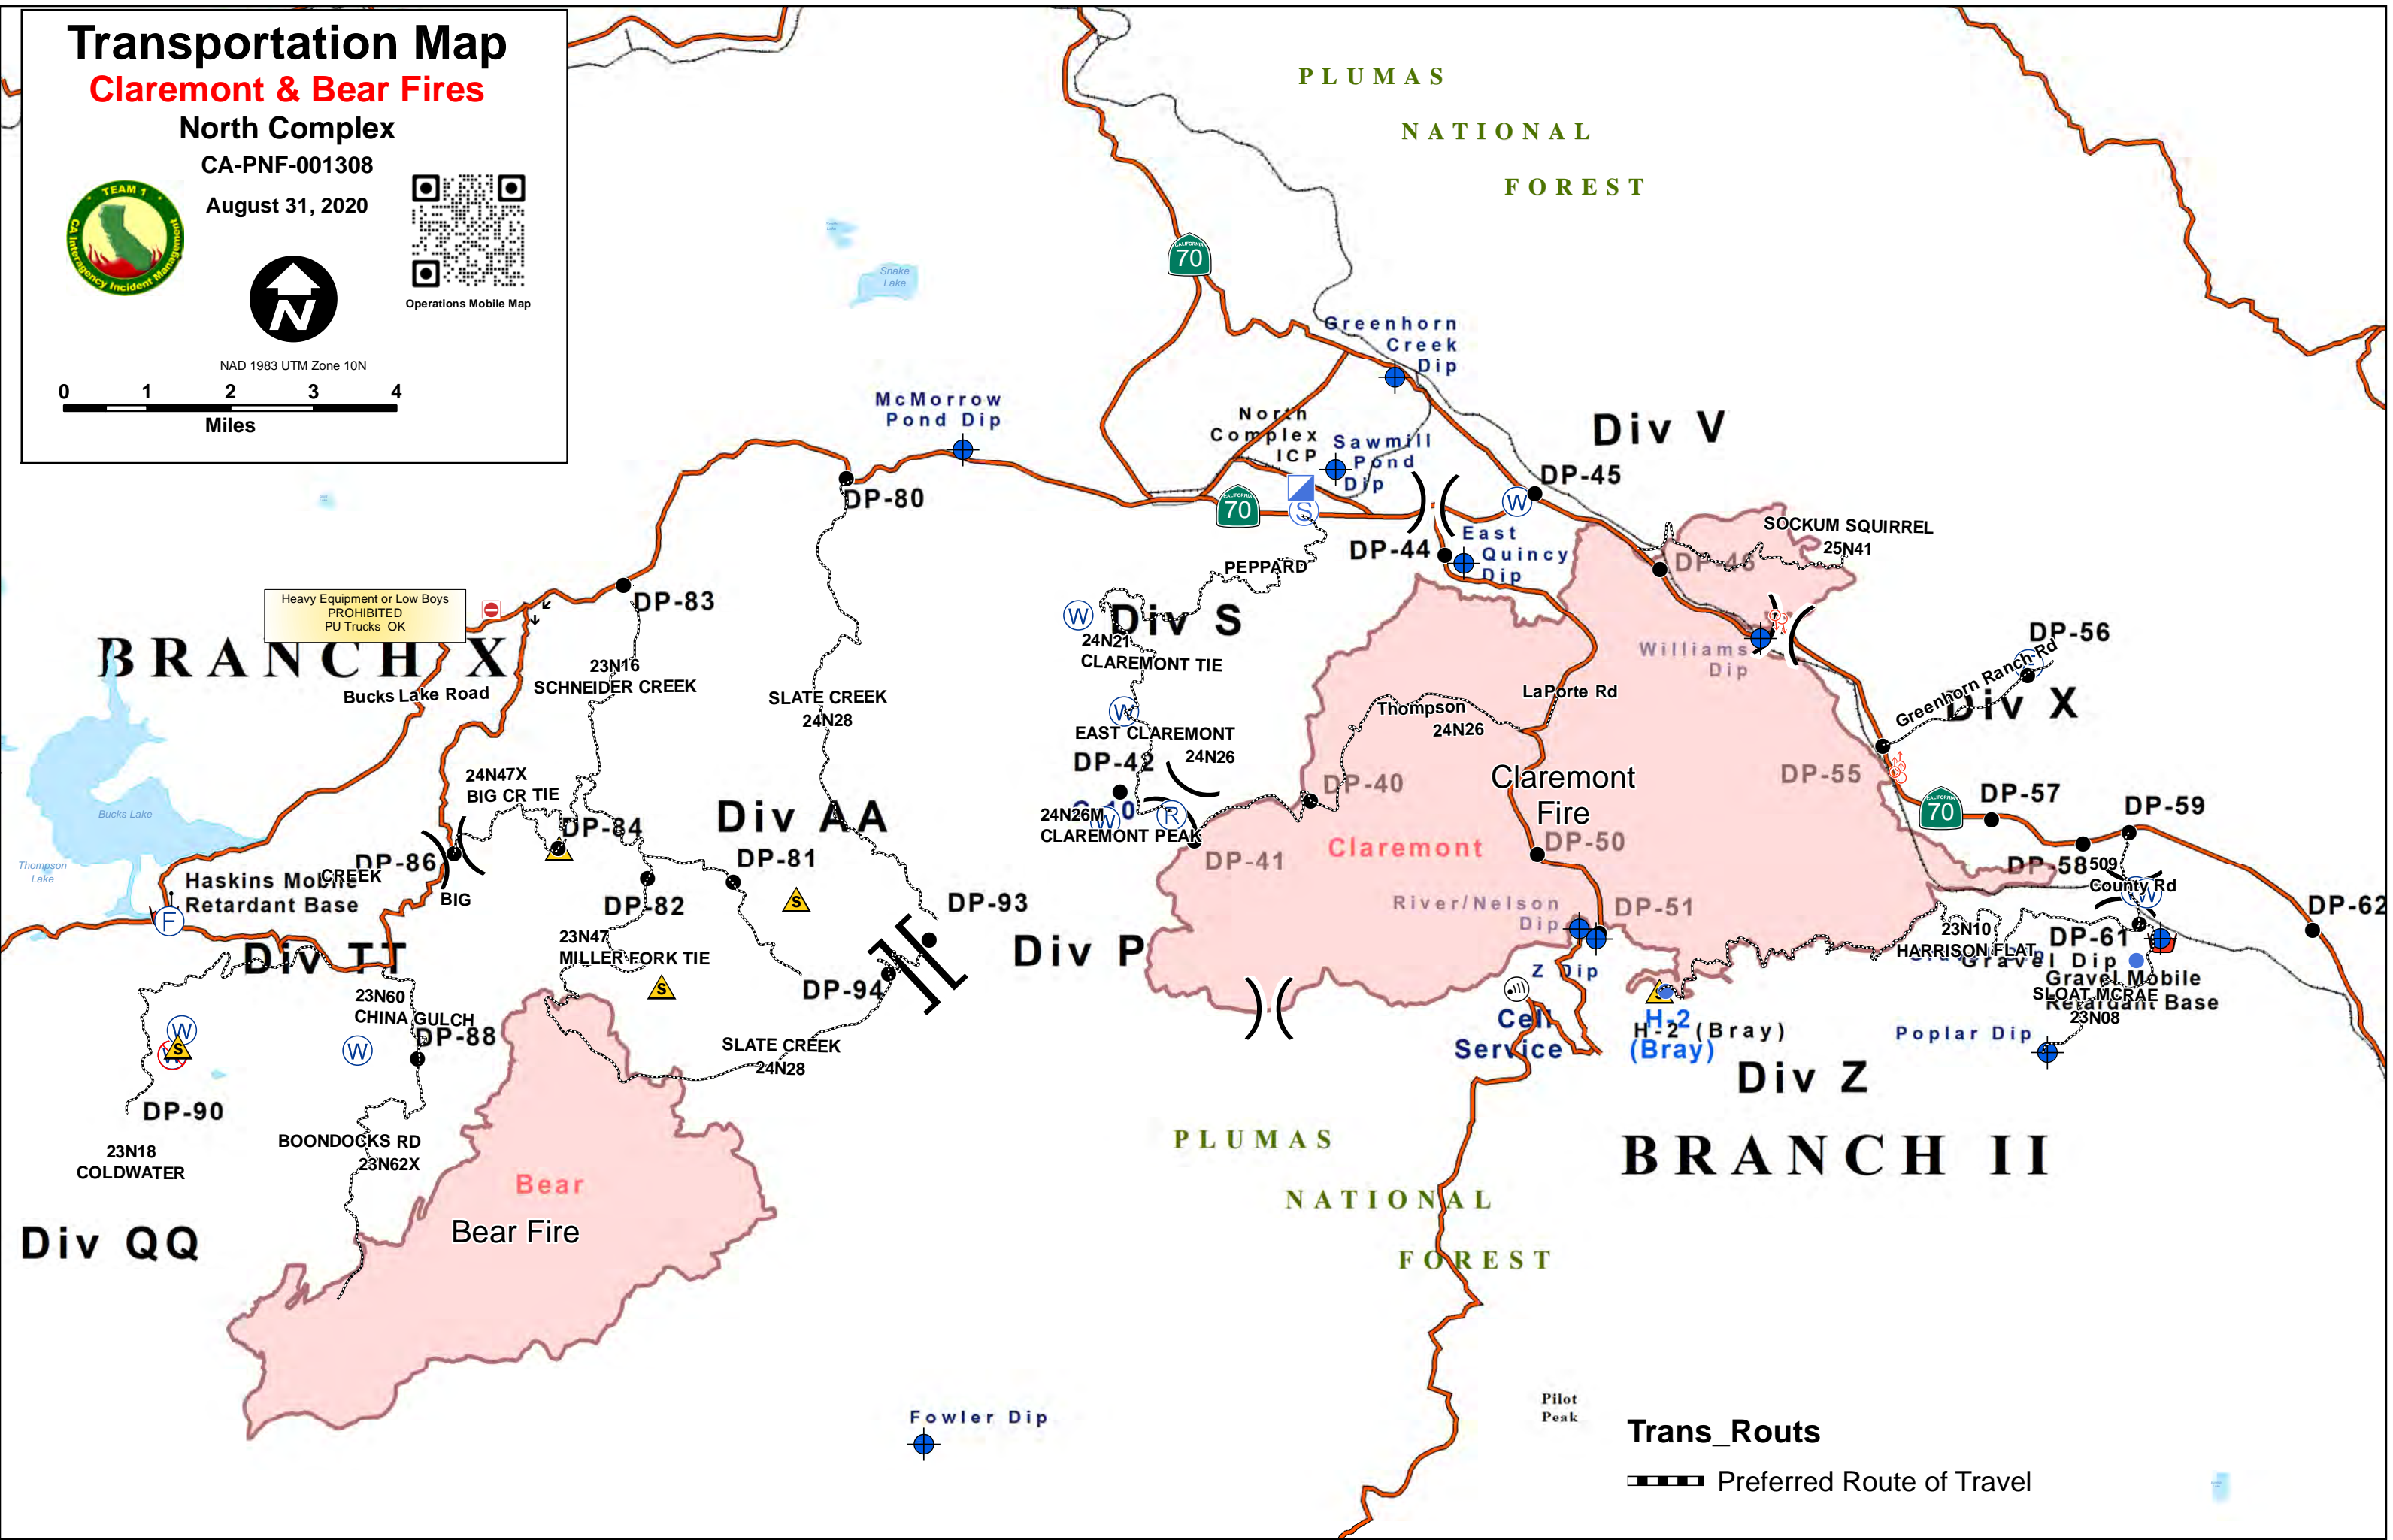

Transportation Map

Claremont & Bear Fires

North Complex

CA-PNF-001308

August 31, 2020

NAD 1983 UTM Zone 10N

Heavy Equipment or Low Boys
PROHIBITED
PU Trucks OK

Trans_Routs

▬ Preferred Route of Travel