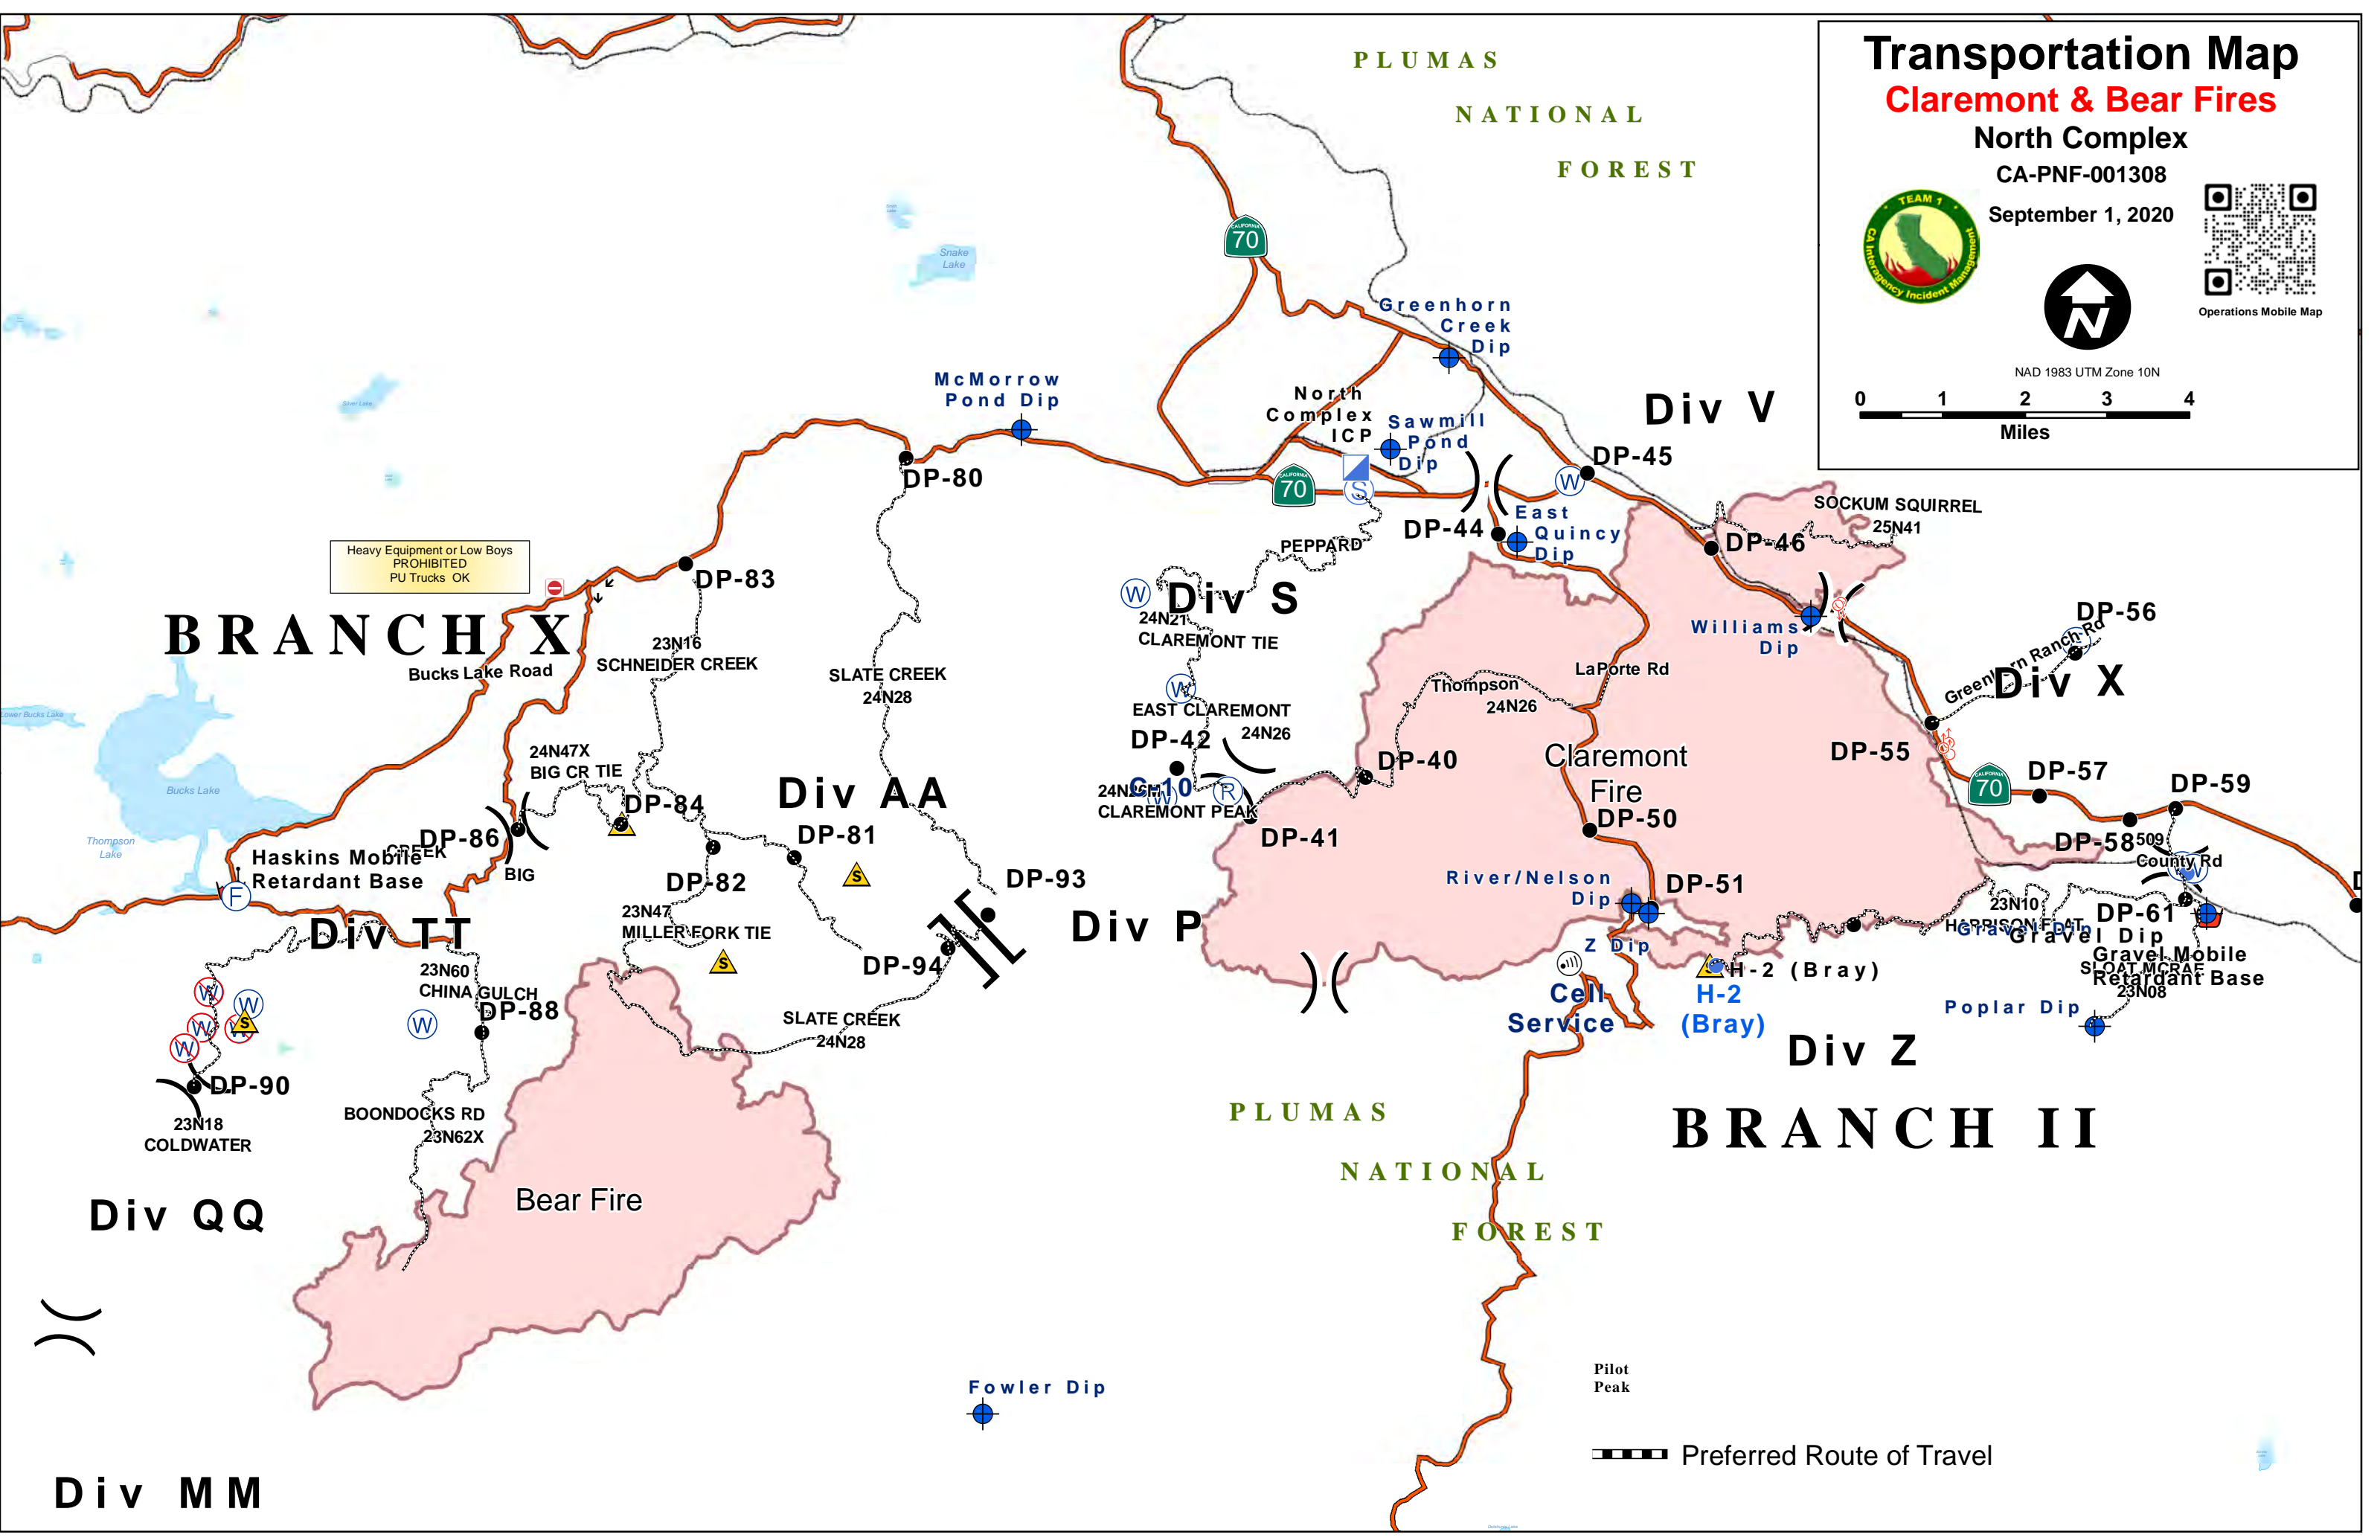

Transportation Map

Claremont & Bear Fires

North Complex

CA-PNF-001308

September 1, 2020

NAD 1983 UTM Zone 10N

BRANCH X

Div V

Div S

Div X

Div AA

Claremont Fire

Div P

Div Z

BRANCH II

Bear Fire

Div QQ

Div MM

Heavy Equipment or Low Boys
PROHIBITED
PU Trucks OK

Preferred Route of Travel