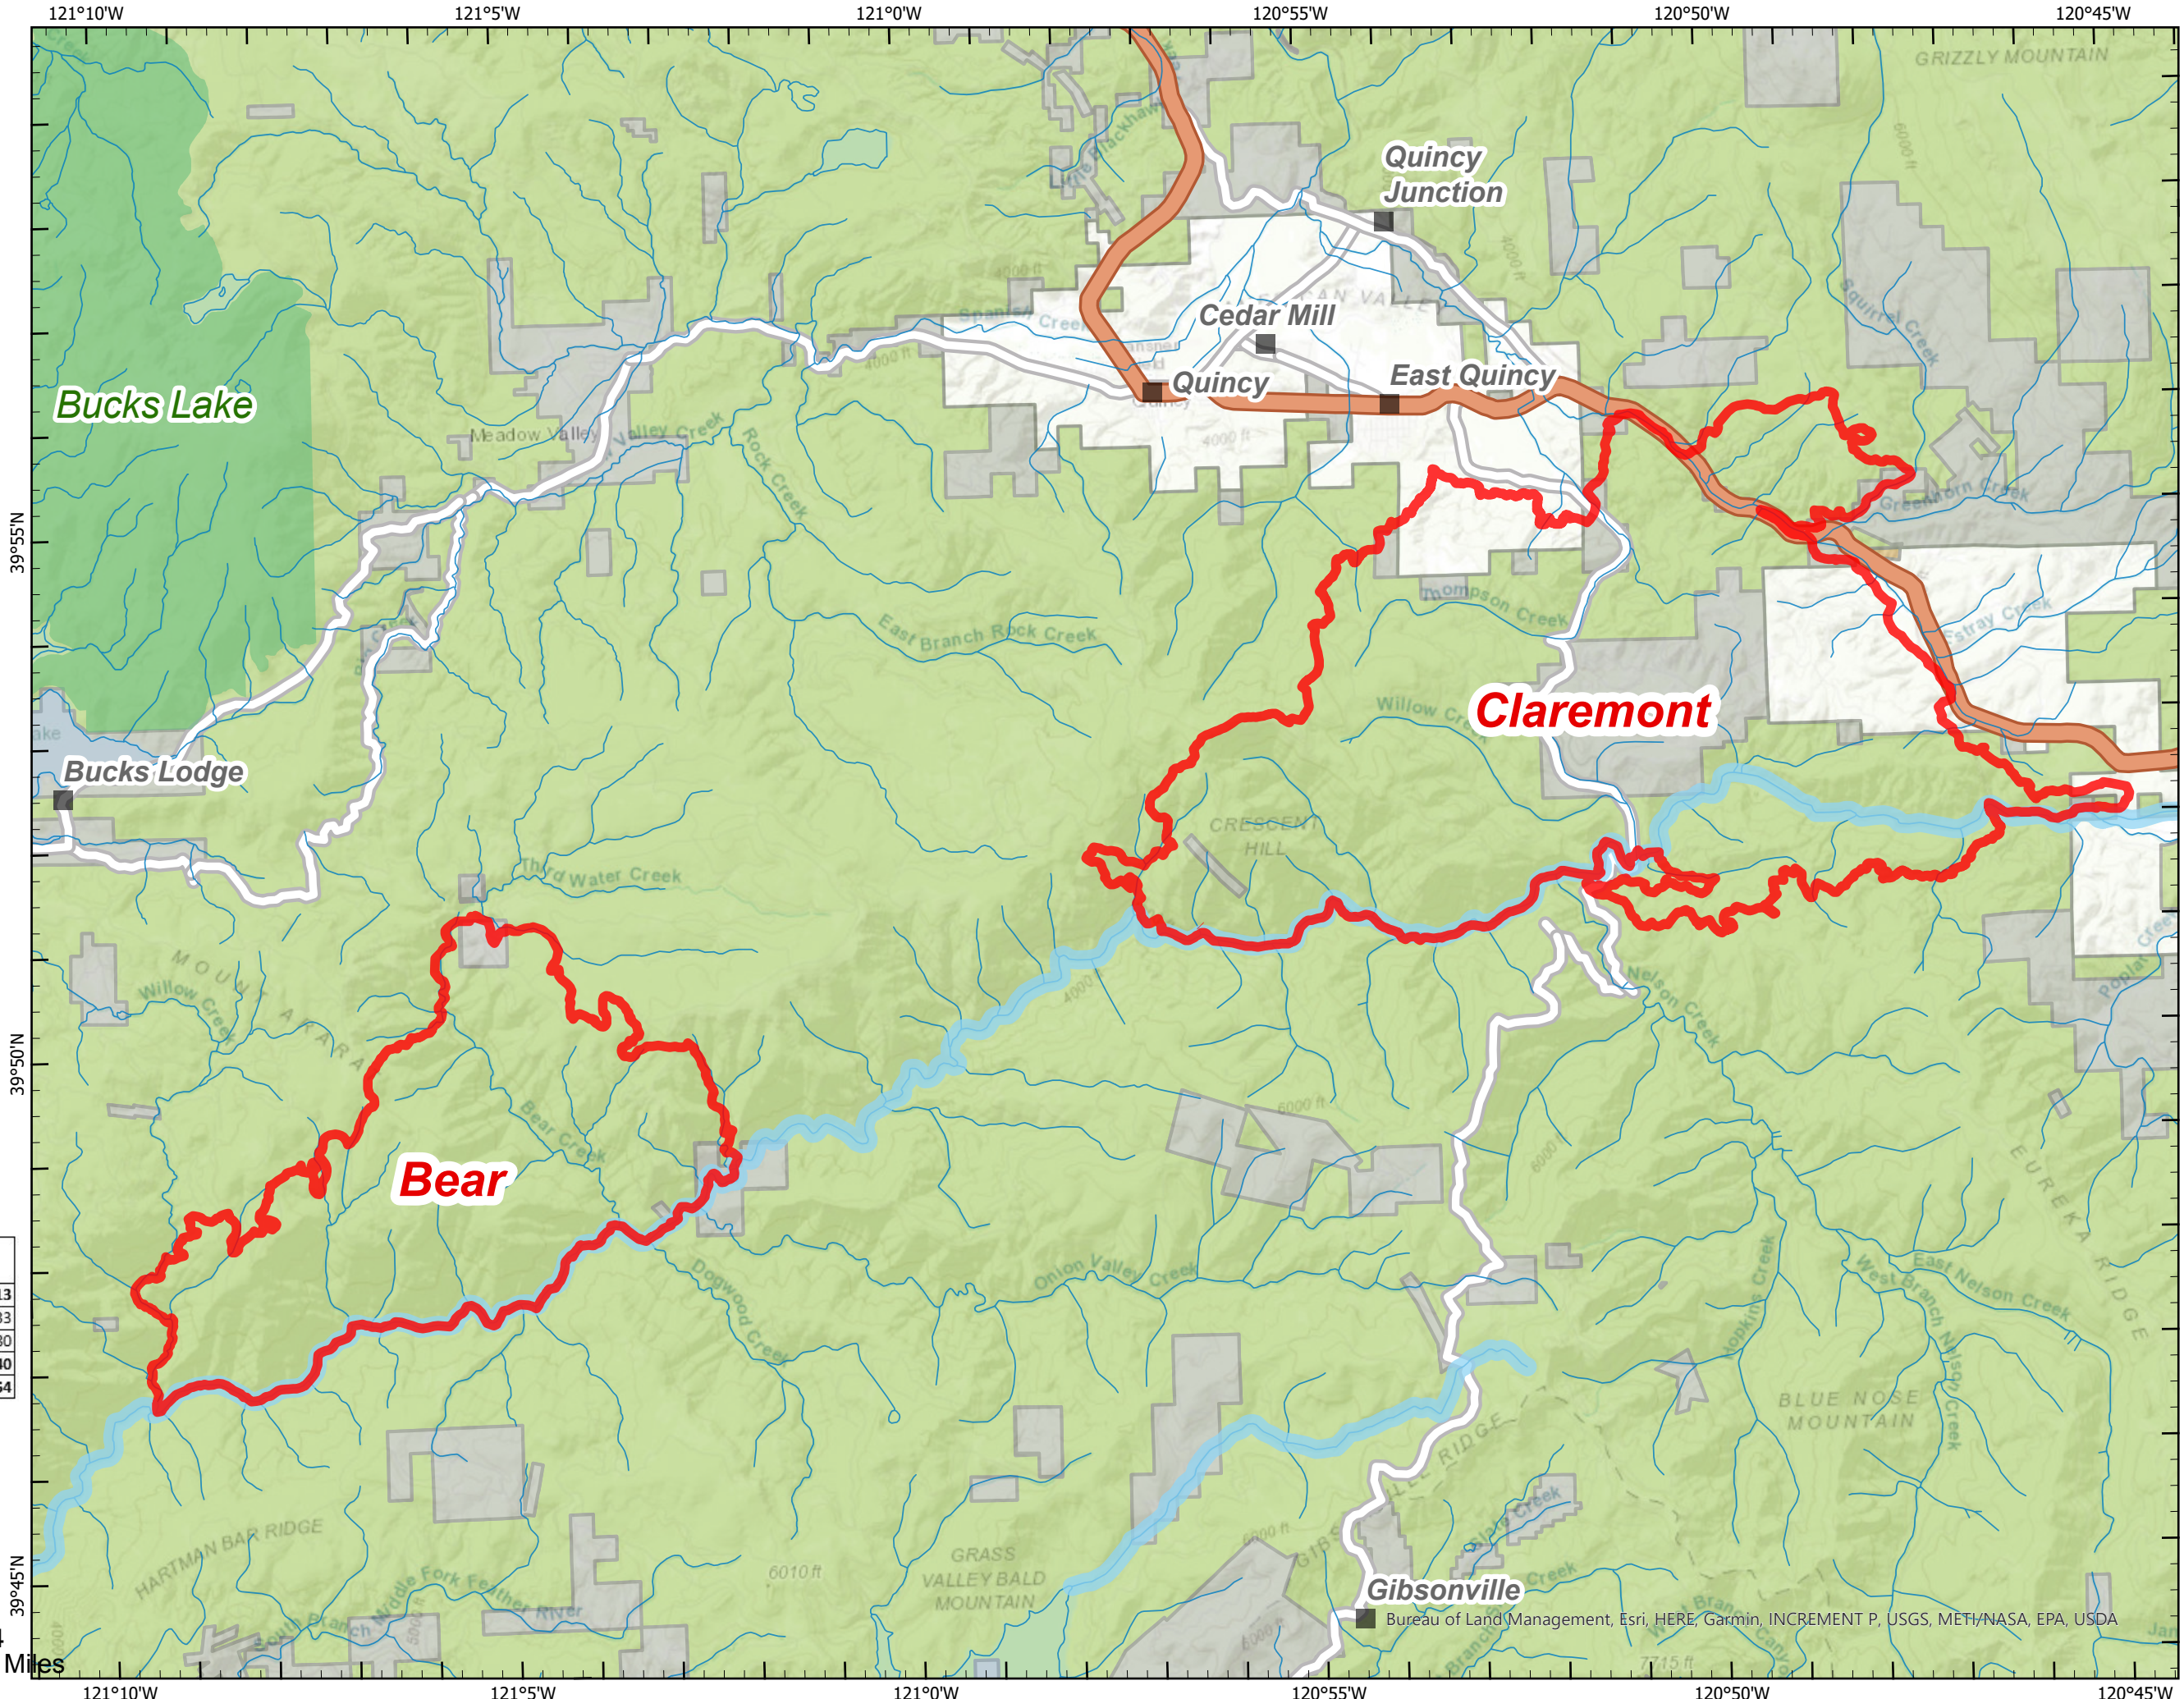

Ownership

North Complex
 CA-PNF-001308
 September 2, 2020

- Fire Perimeter
- Bureau of Land Management
- Plumas National Forest
- State Land Board

Land Owner	Bear Acres	Claremont Acres	Total Acres
Plumas National Forest	10,504	20,410	30,913
USDA FOREST SERVICE	10,252	16,881	27,133
NON-FS	251	3,529	3,780
State Land Board	240		240
Total Acres	10,744	20,410	31,154

Bureau of Land Management, Esri, HERE, Garmin, INCREMENT P, USGS, METI/NASA, EPA, USDA