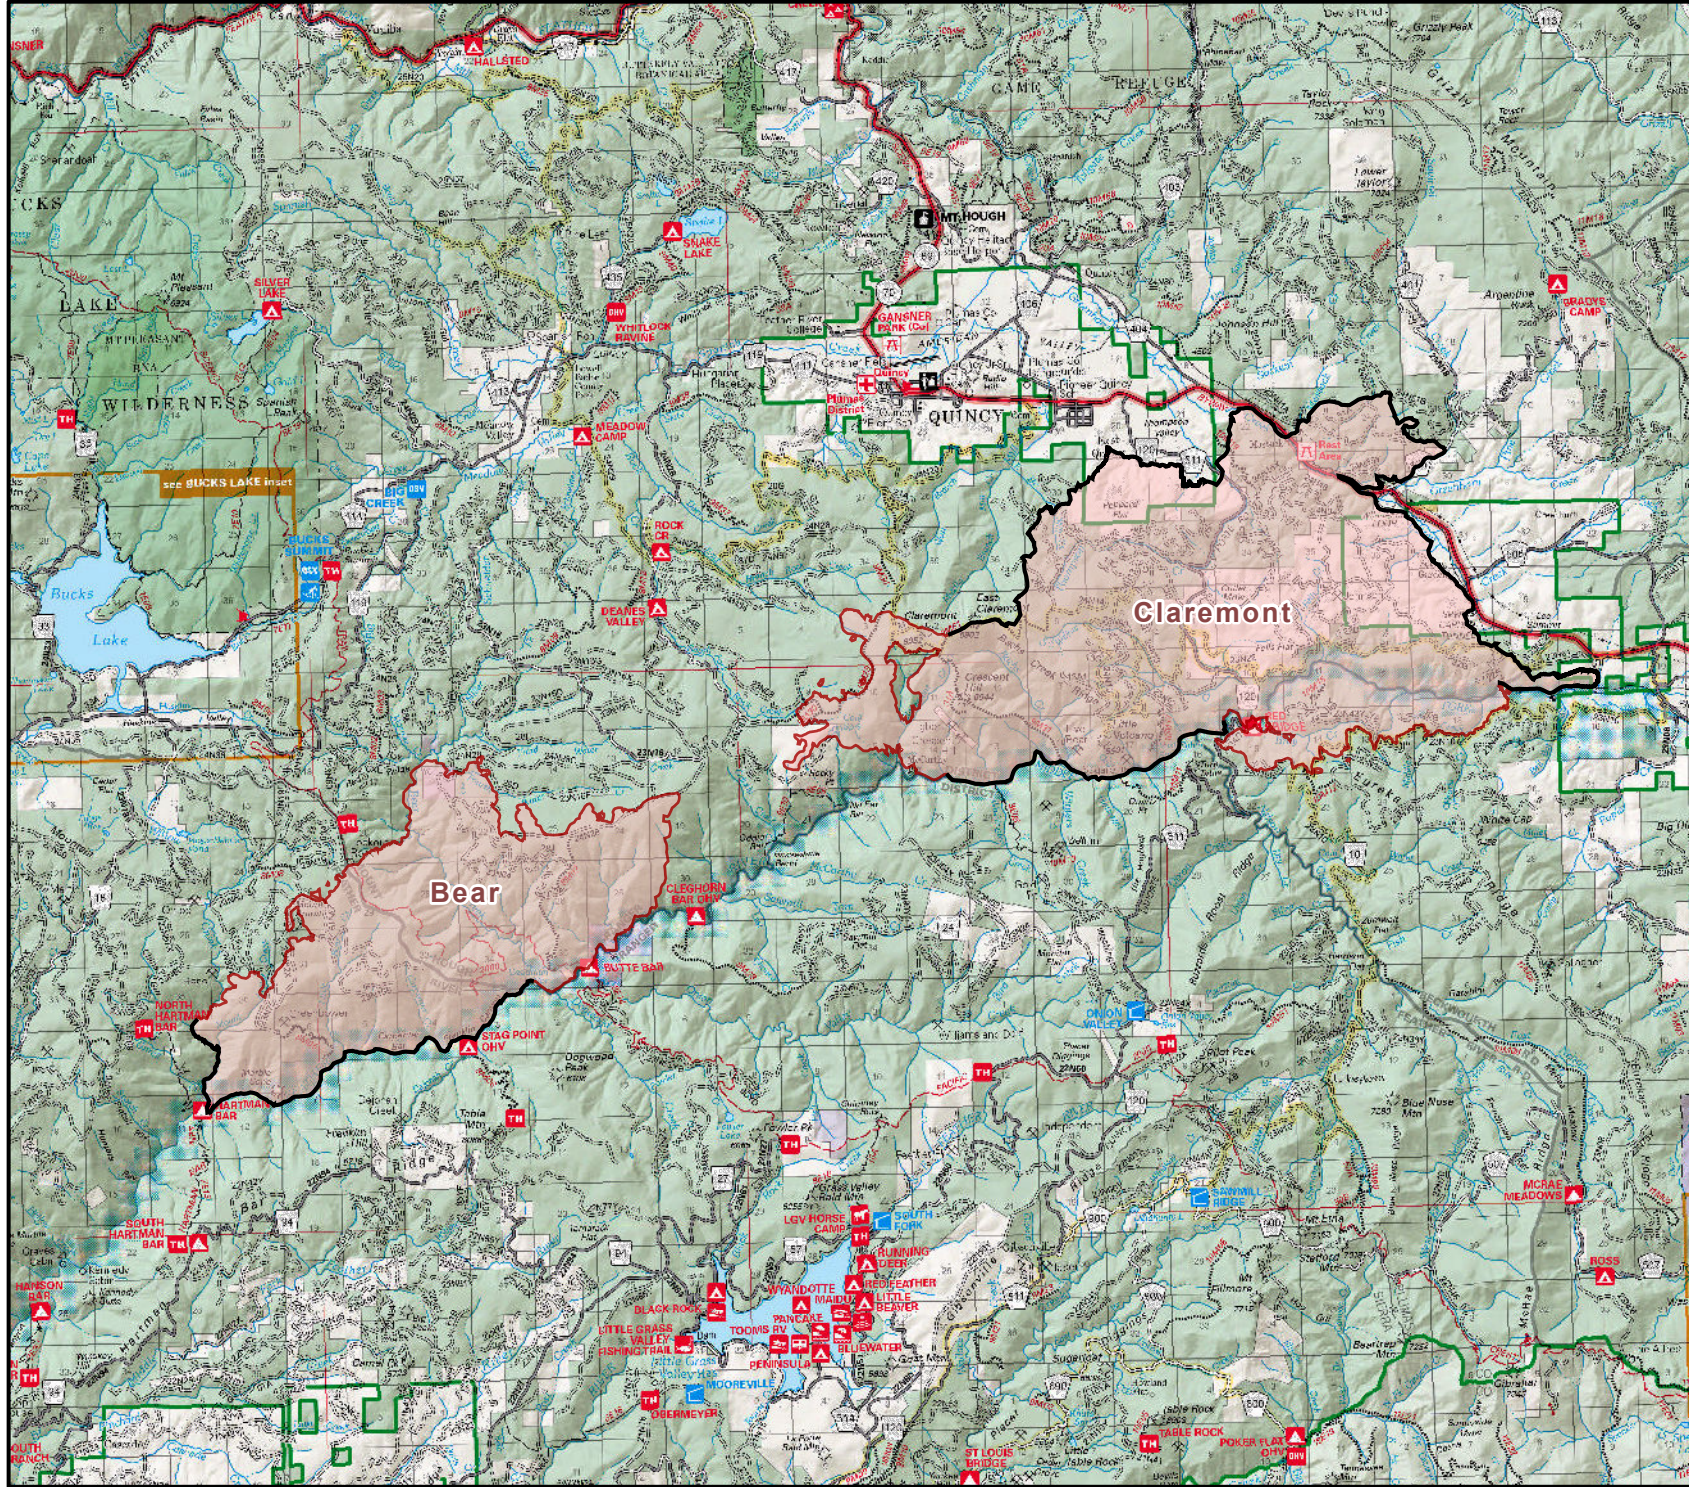

North Complex CA-PNF-001308

Claremont & Bear Fires

September 5, 2020

Public Information
Map

-  Uncontrolled Fire edge
-  Contained Line
-  Wildfire Daily Fire Perimeter

0 0.5 1 2 Miles