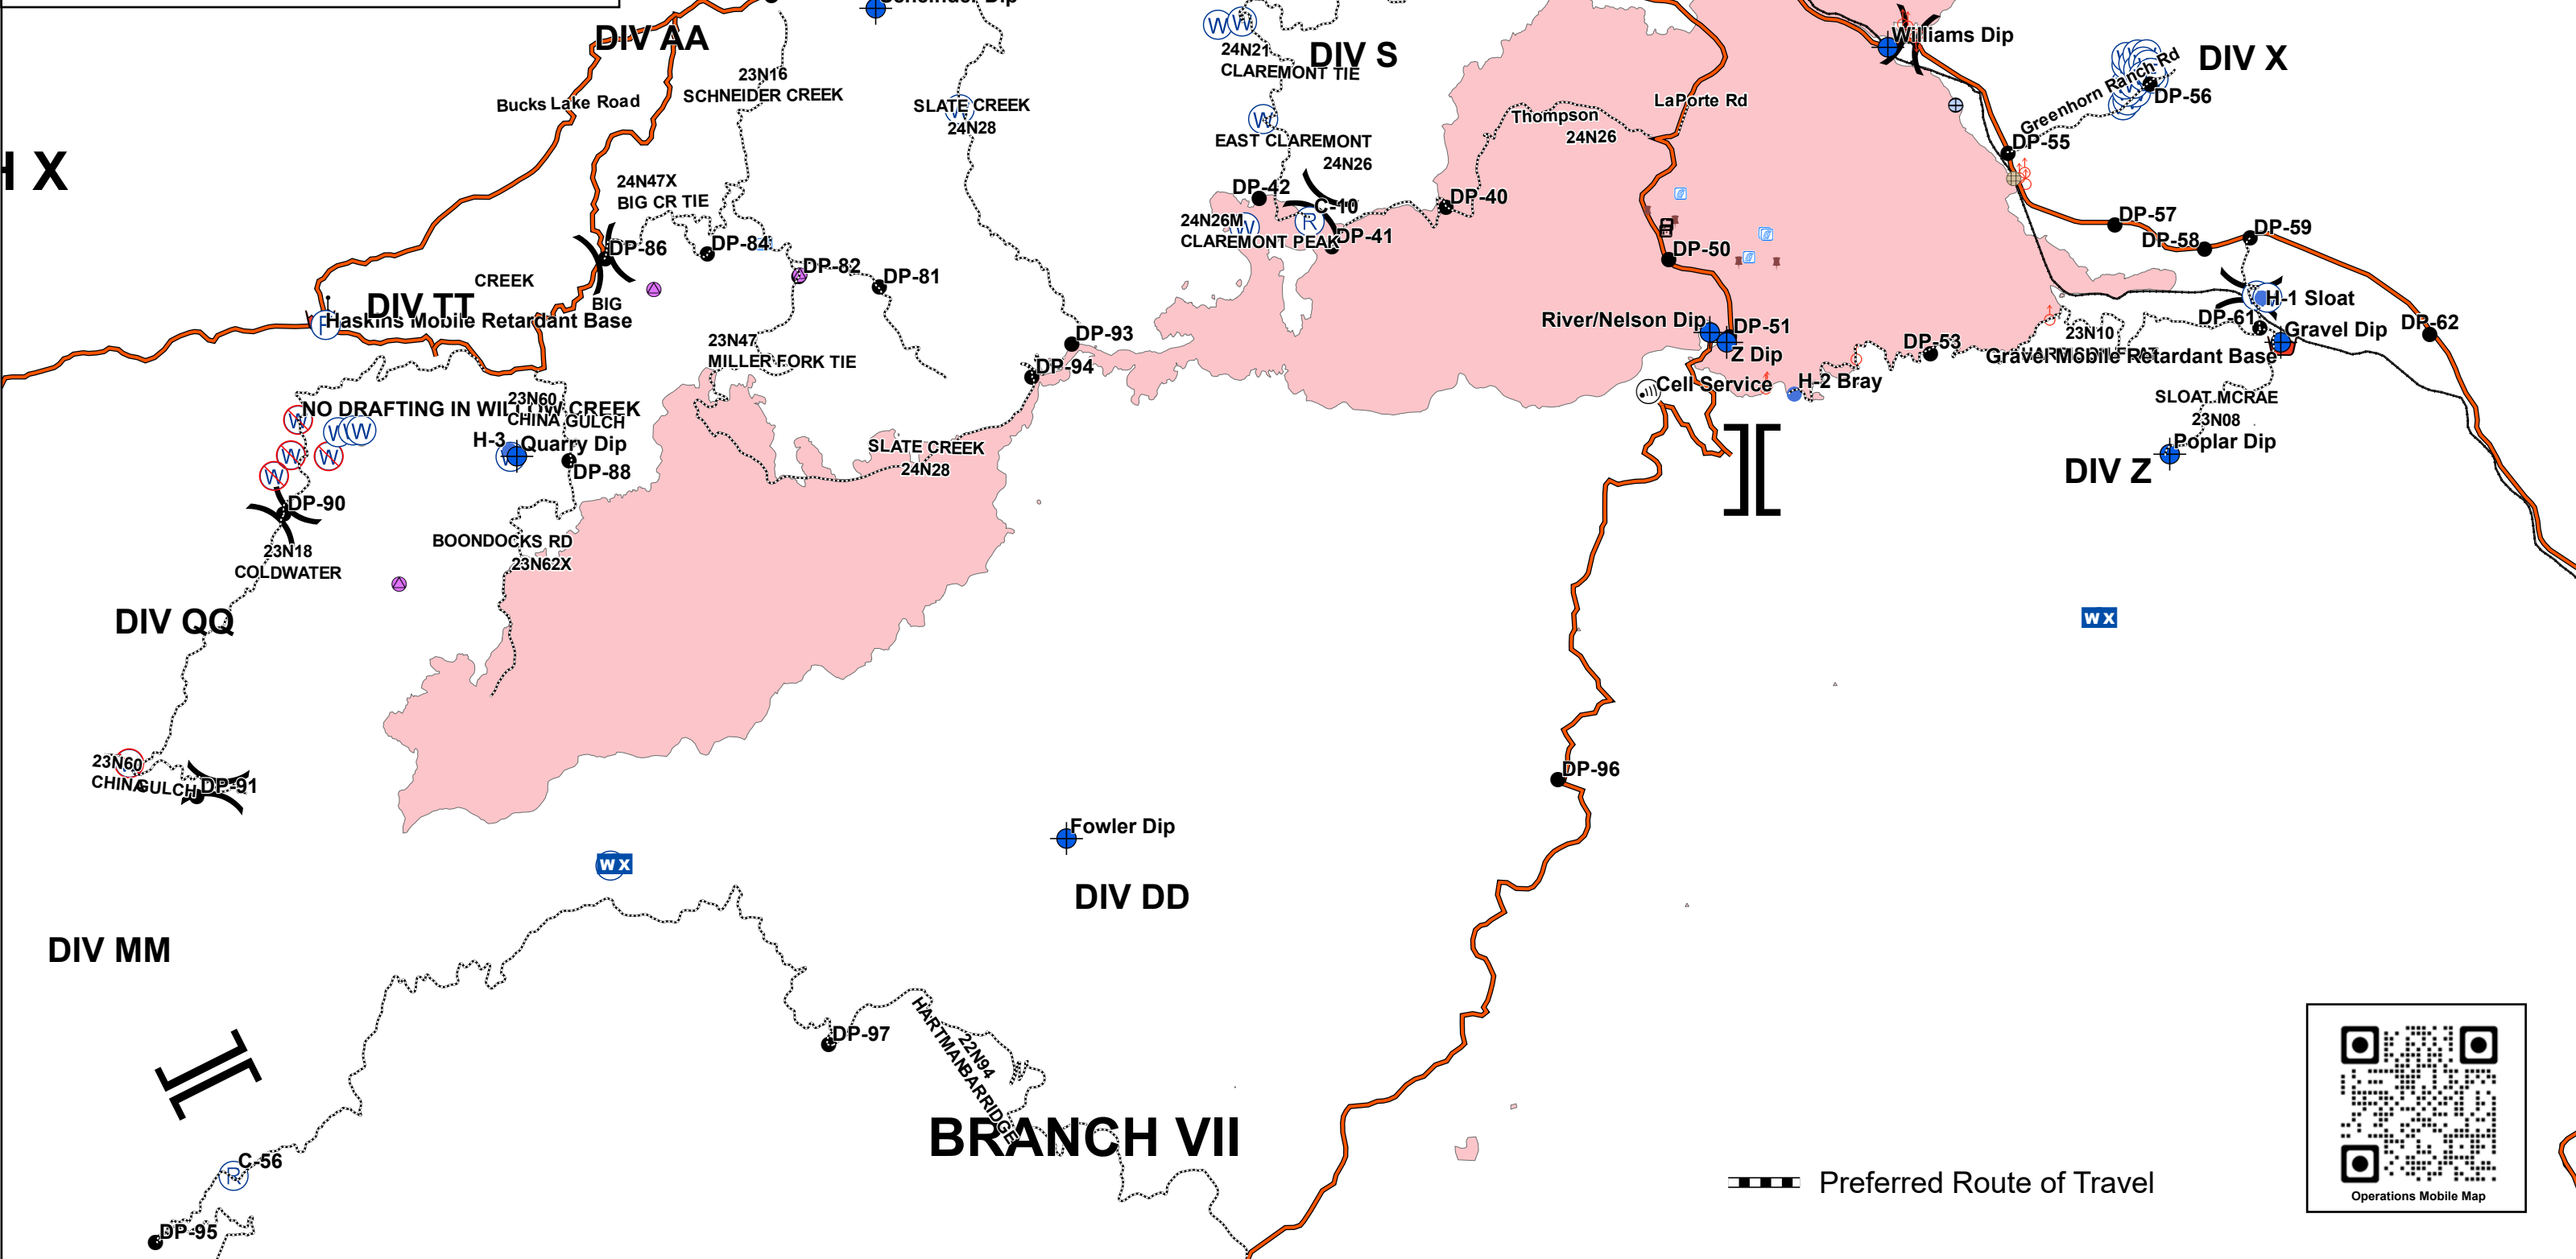

Transportation Map

Claremont - Bear Fires

North Complex

CA-PNF-001308

September 5, 2020

NAD 1983 UTM Zone 10N

BRANCH II

Preferred Route of Travel

Operations Mobile Map