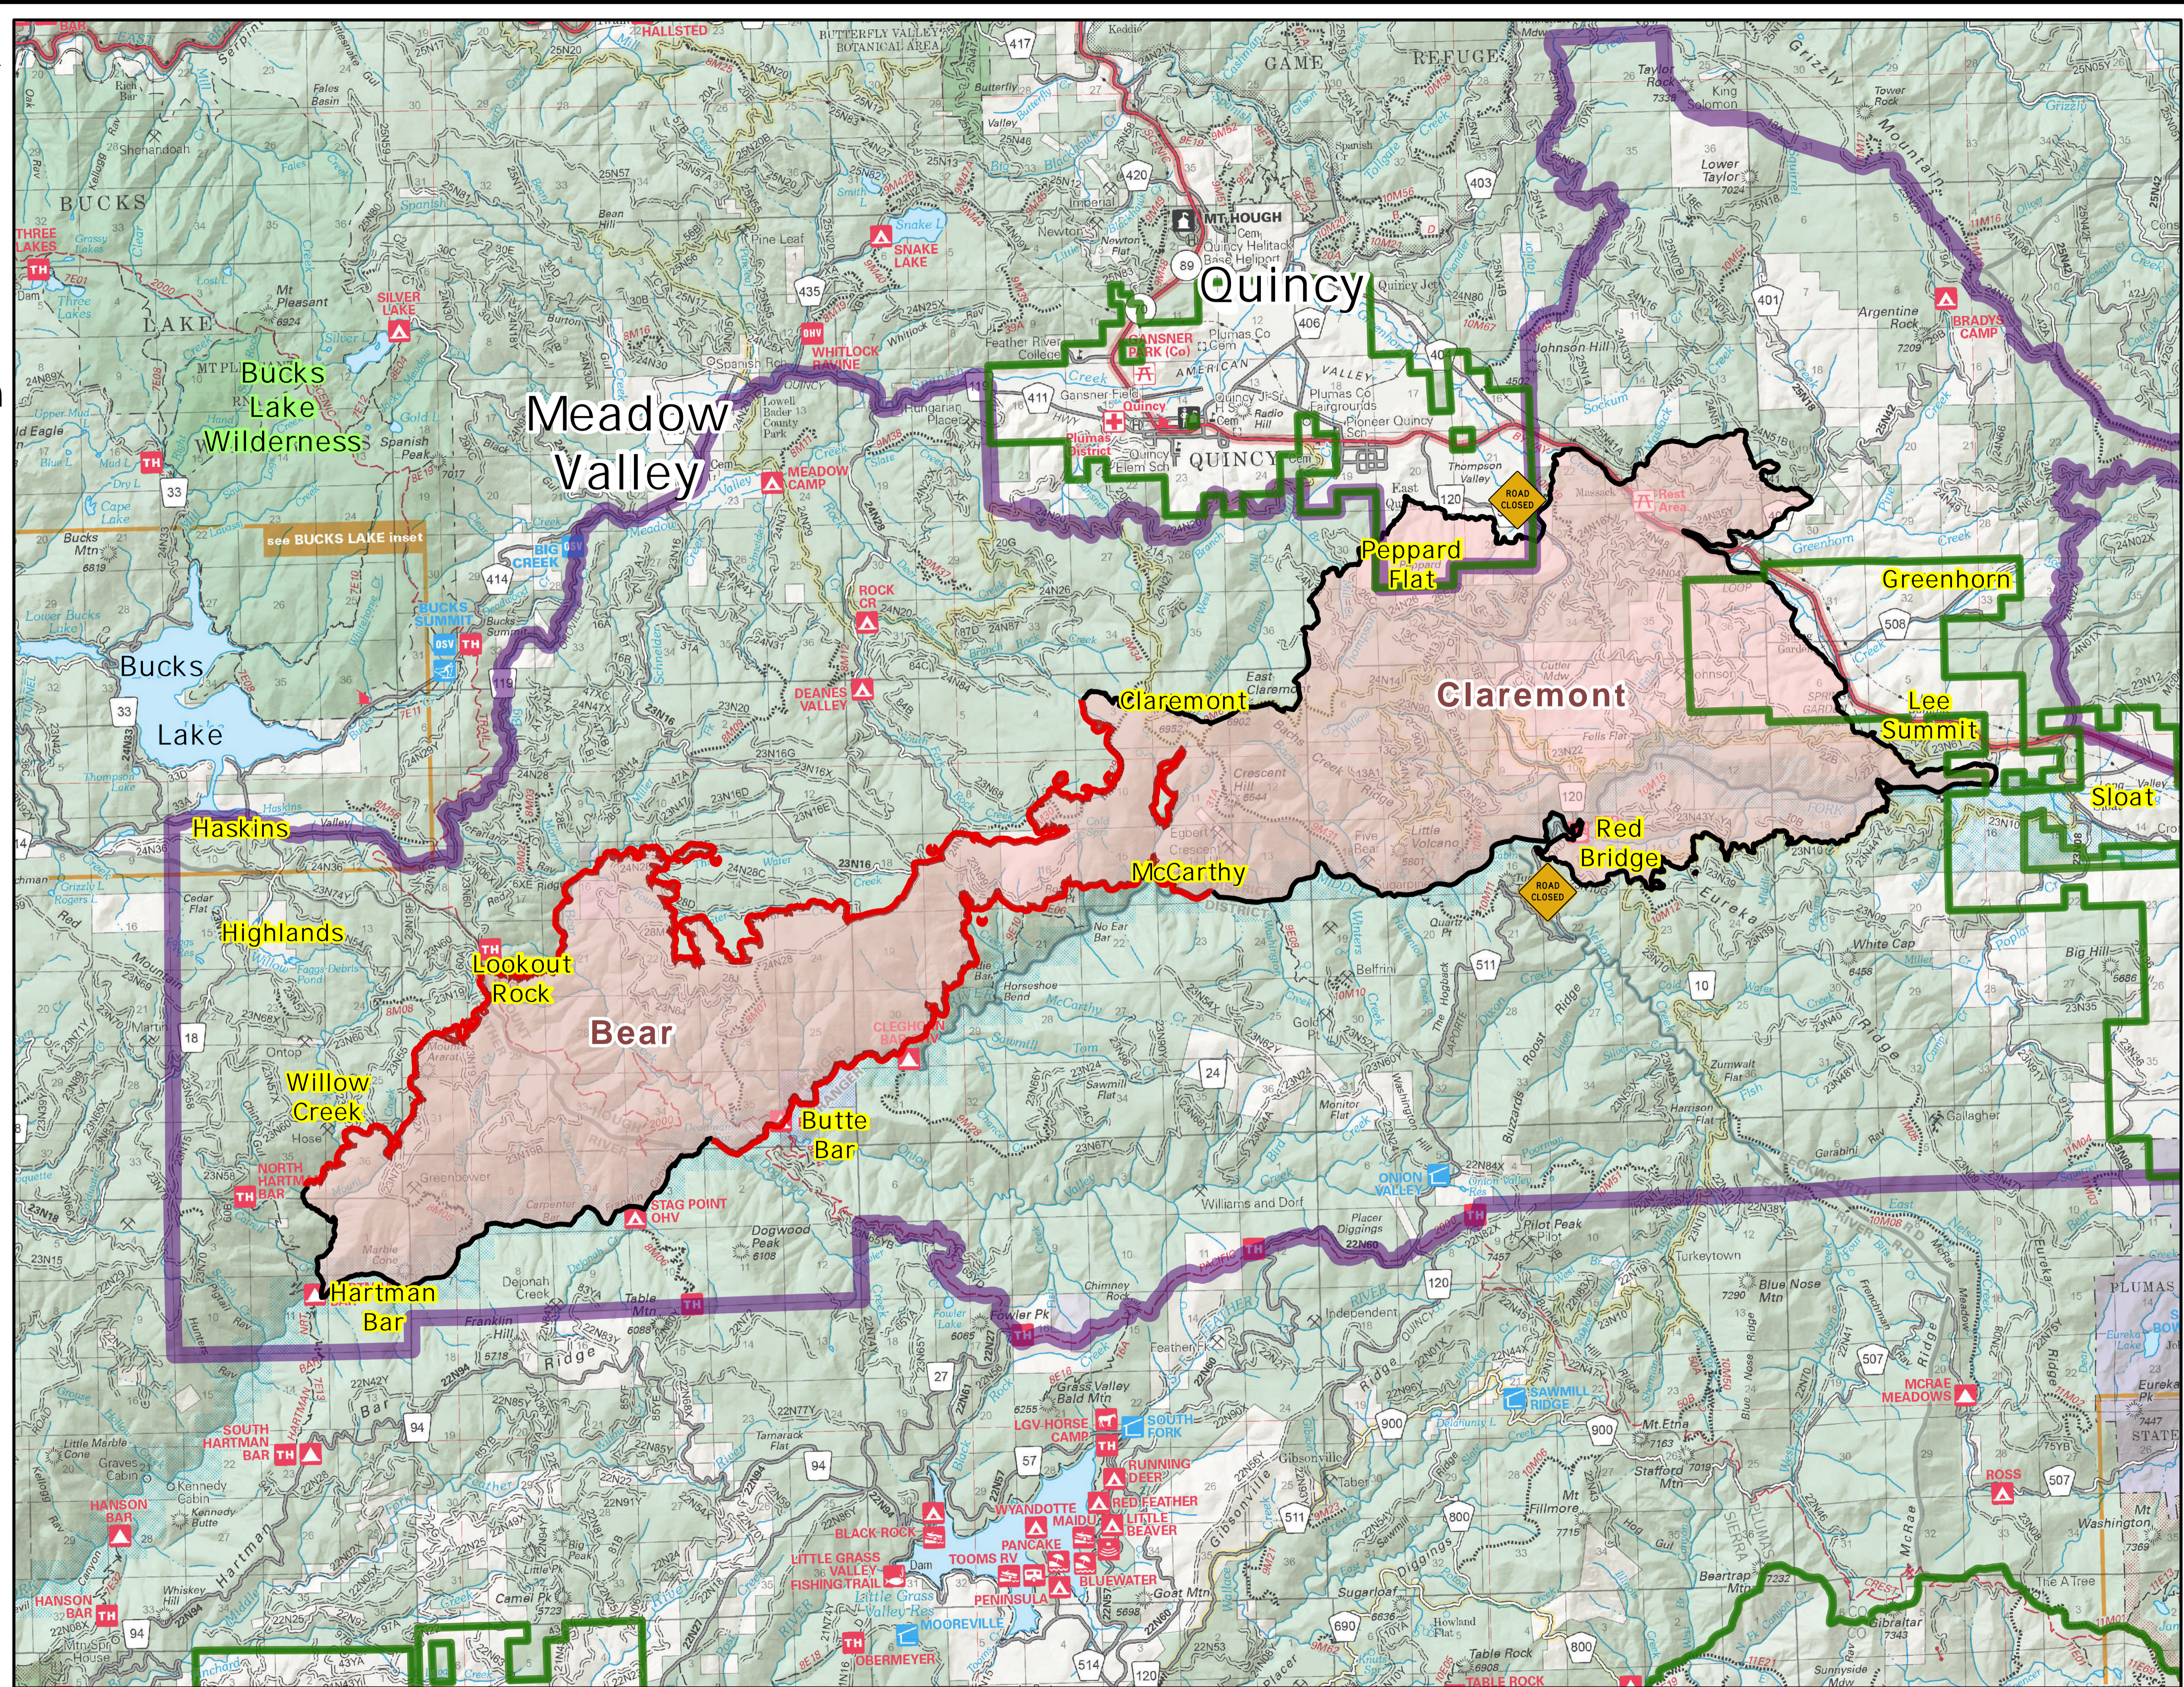

# North Complex CA-PNF-001308

## Claremont & Bear Fires

### September 8, 2020 Public Information Map

-  Uncontrolled Fire Edge
-  Contained Fire Edge
-  Wildfire Daily Fire Perimeter
-  Plumas National Forest Boundary
-  Forest Order Closure

All Plumas National Forest roads, trails and campgrounds within the forest order closure area are temporarily closed to the public.

0 1/4 1 2 Miles