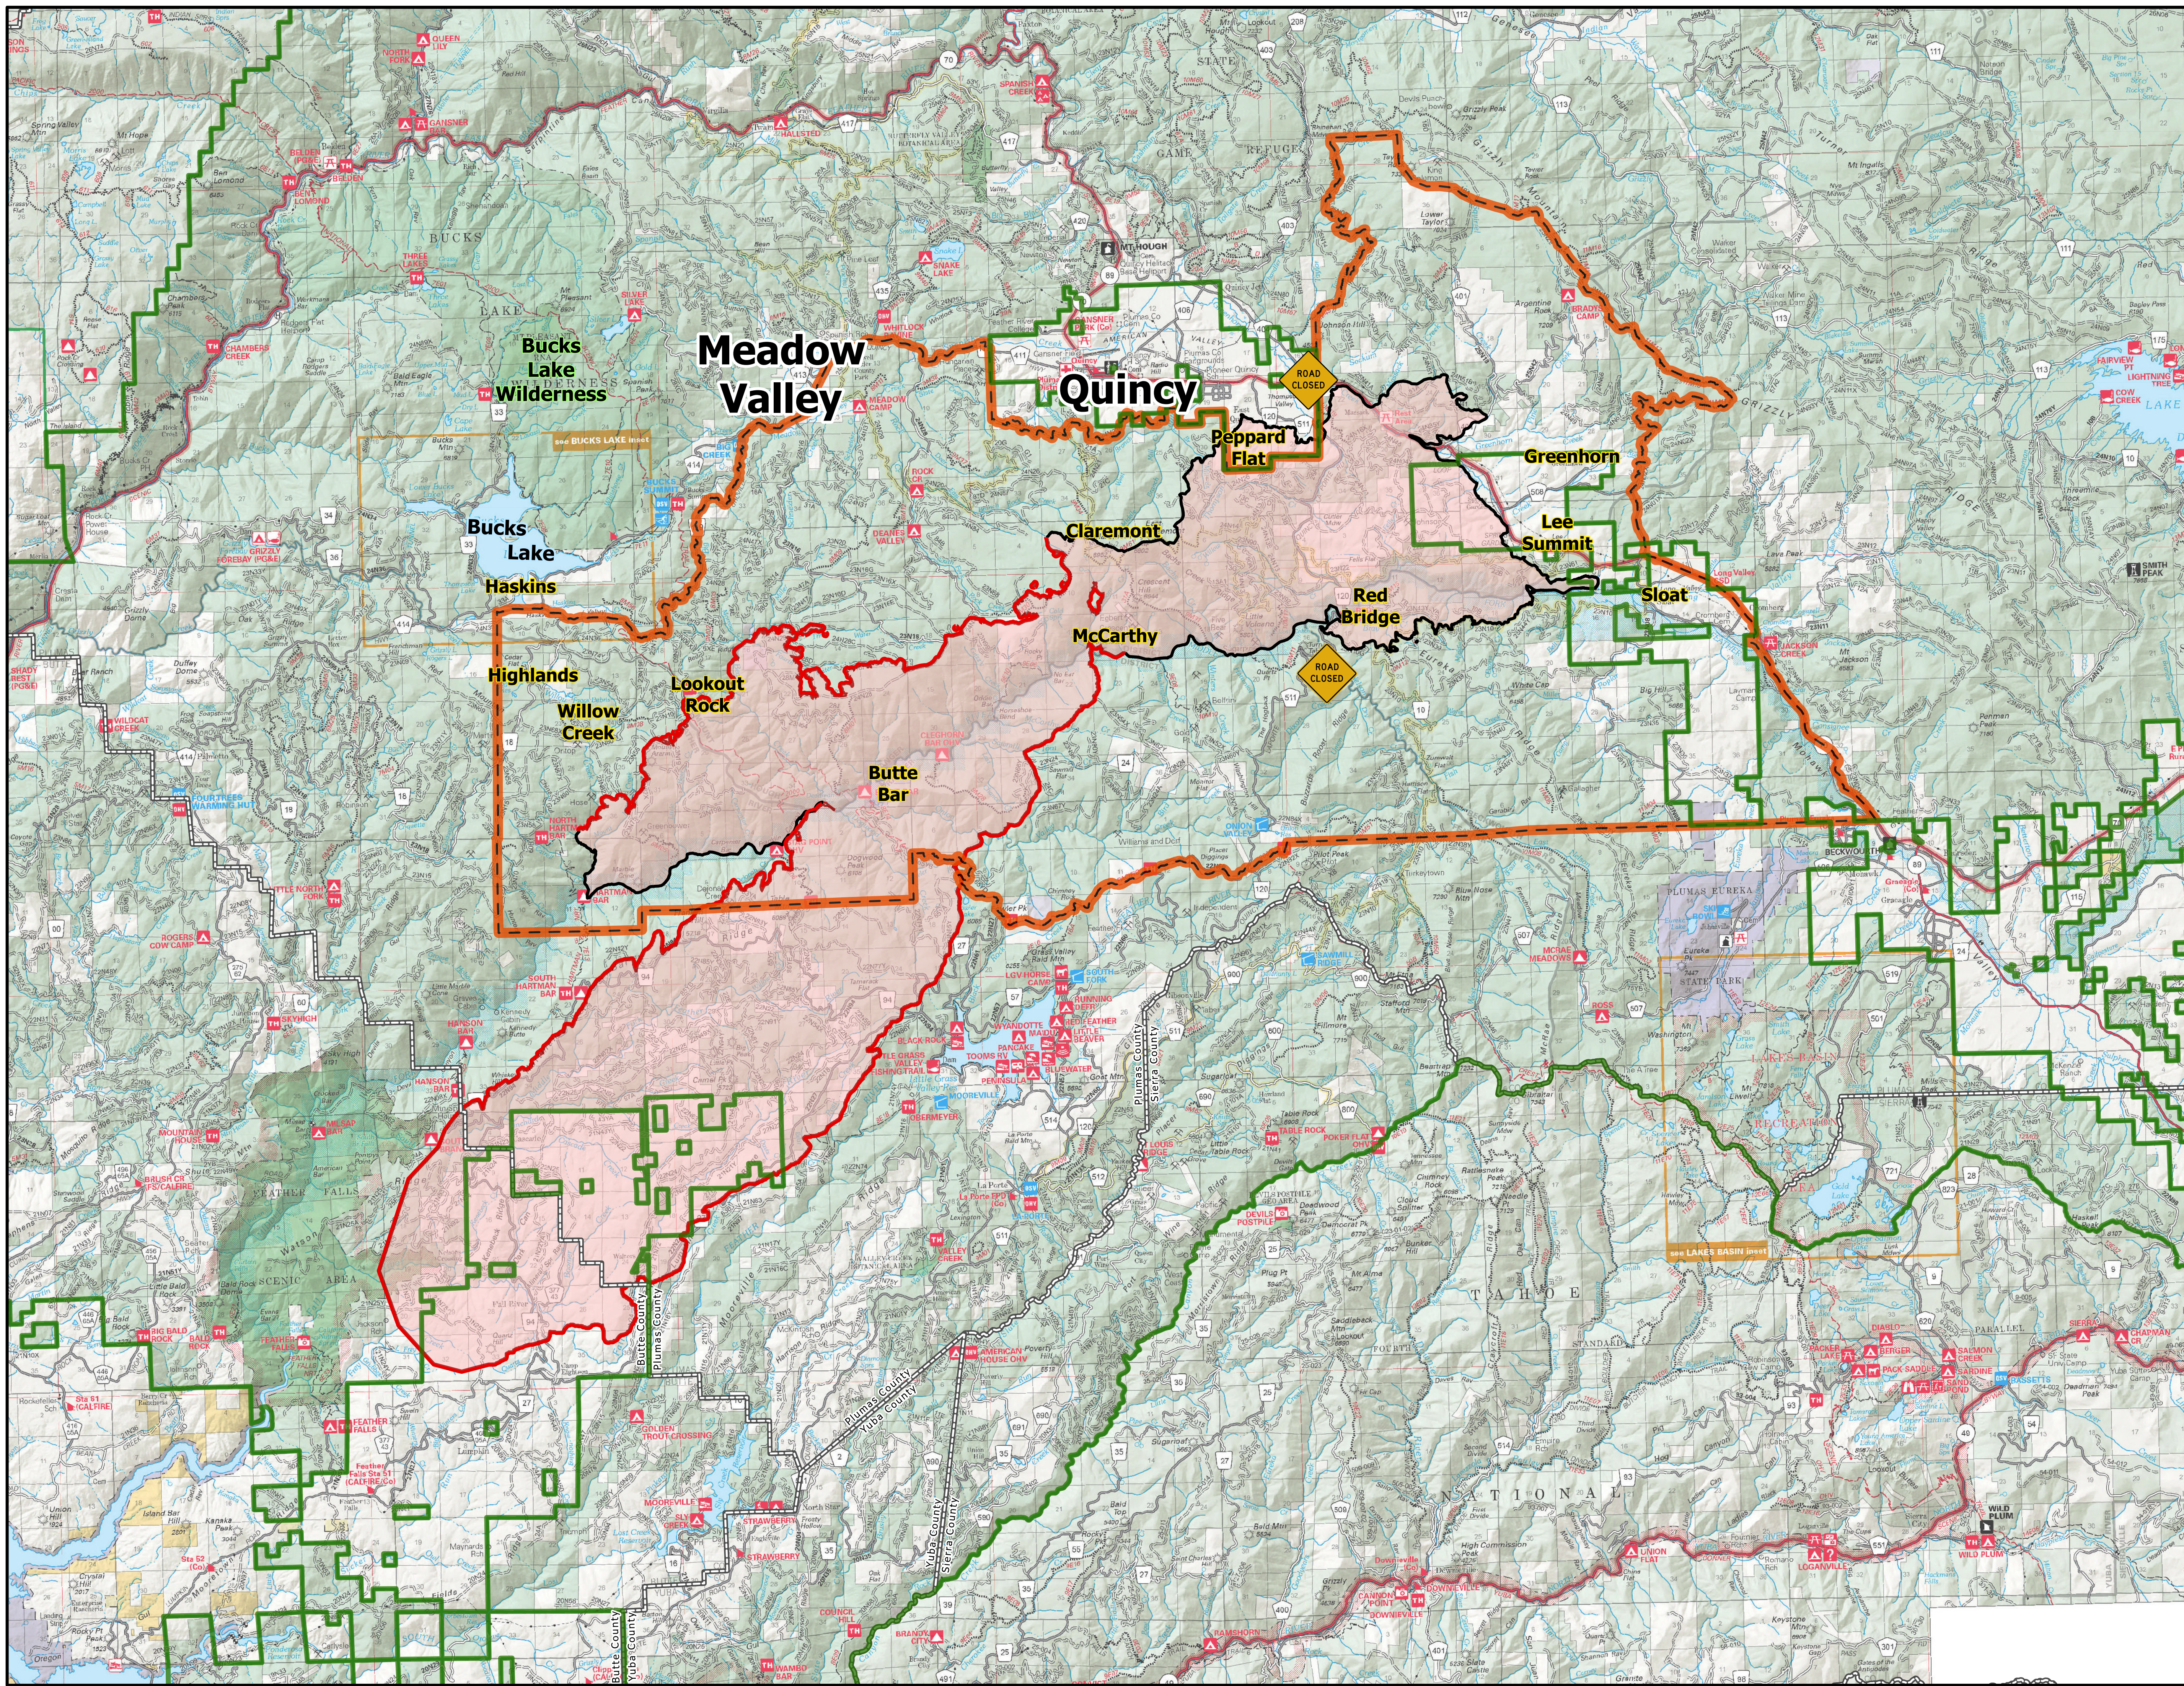

North Complex CA-PNF-001308

Claremont & Bear Fires

September 9, 2020 Public Information Map

-  Uncontrolled Fire Edge
-  Contained Fire Edge
-  Wildfire Daily Fire Perimeter
-  Plumas National Forest Boundary
-  Forest Order Closure

All Plumas National Forest roads, trails and campgrounds within the forest order closure area are temporarily closed to the public.

0 1/2 1 2 Miles