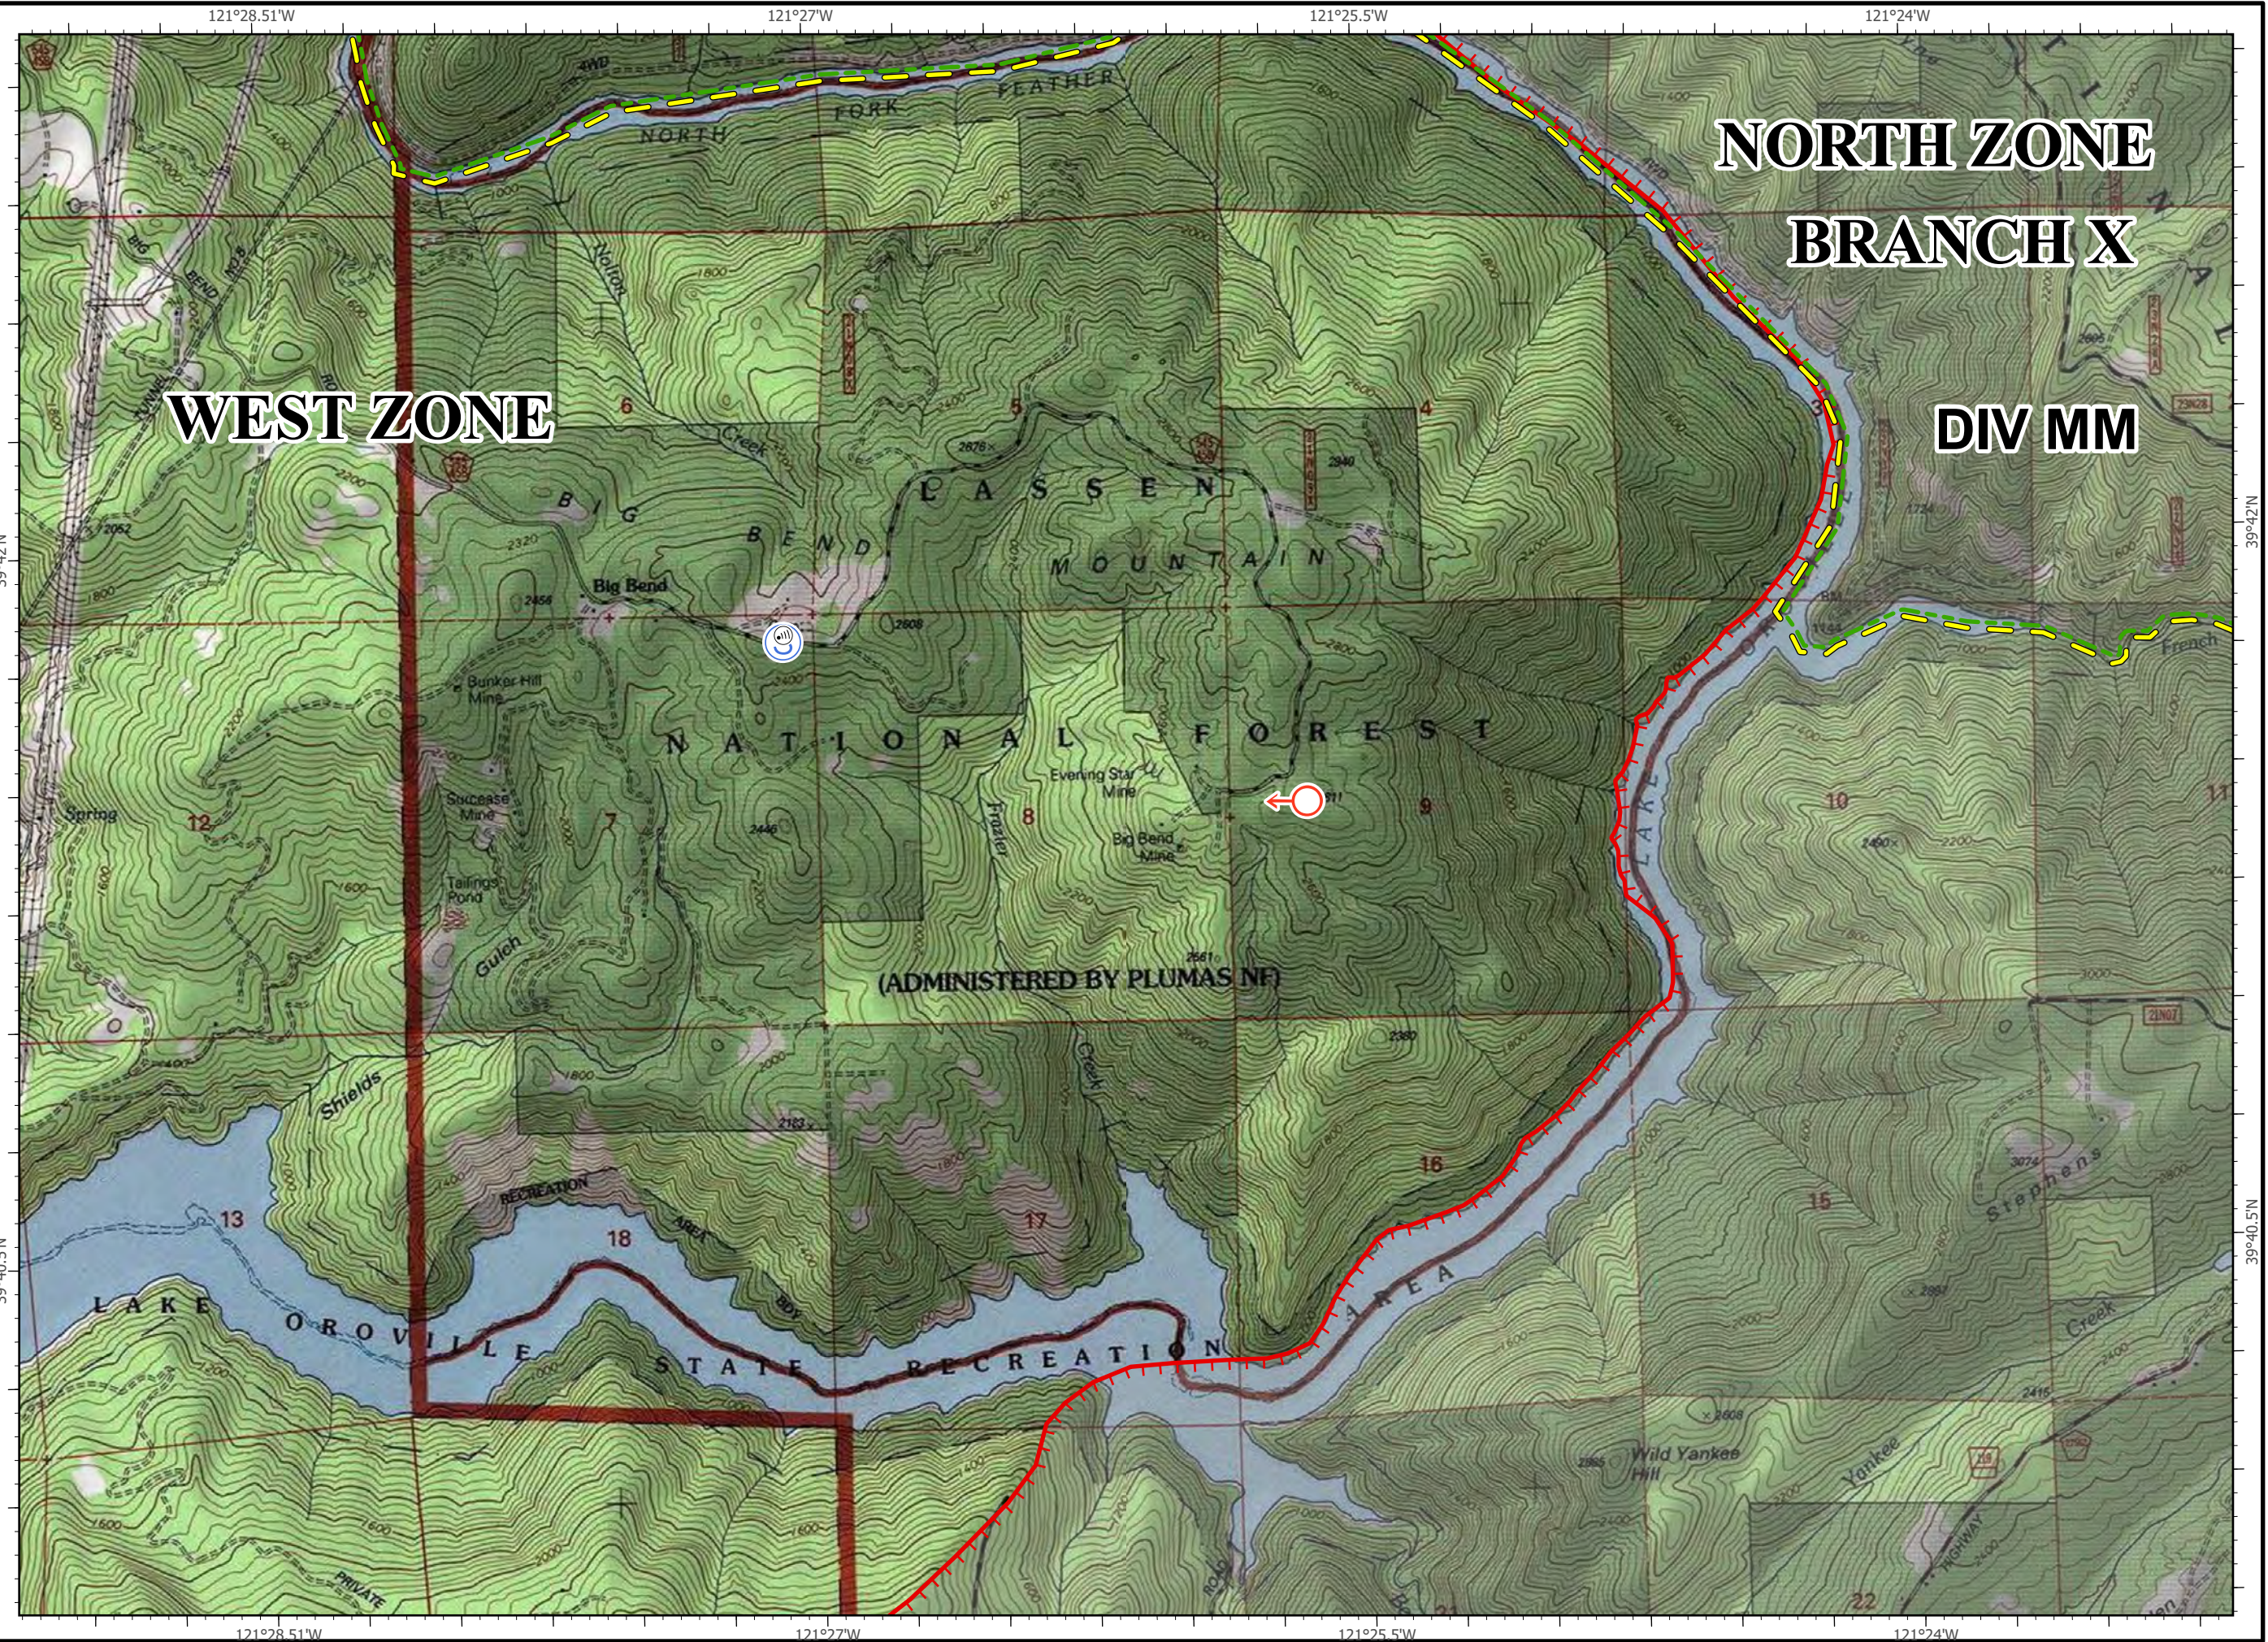

0 1 2 3 4 5
Miles

IAP Map Pack

North Complex
CA-PNF-001308
September 10, 2020
South Zone

Index Page: I4

- Cell Coverage
- Spot Fire
- Staging Area
- Uncontrolled Fire Edge
- Federal DPA
- State DPA

NORTH ZONE BRANCH X