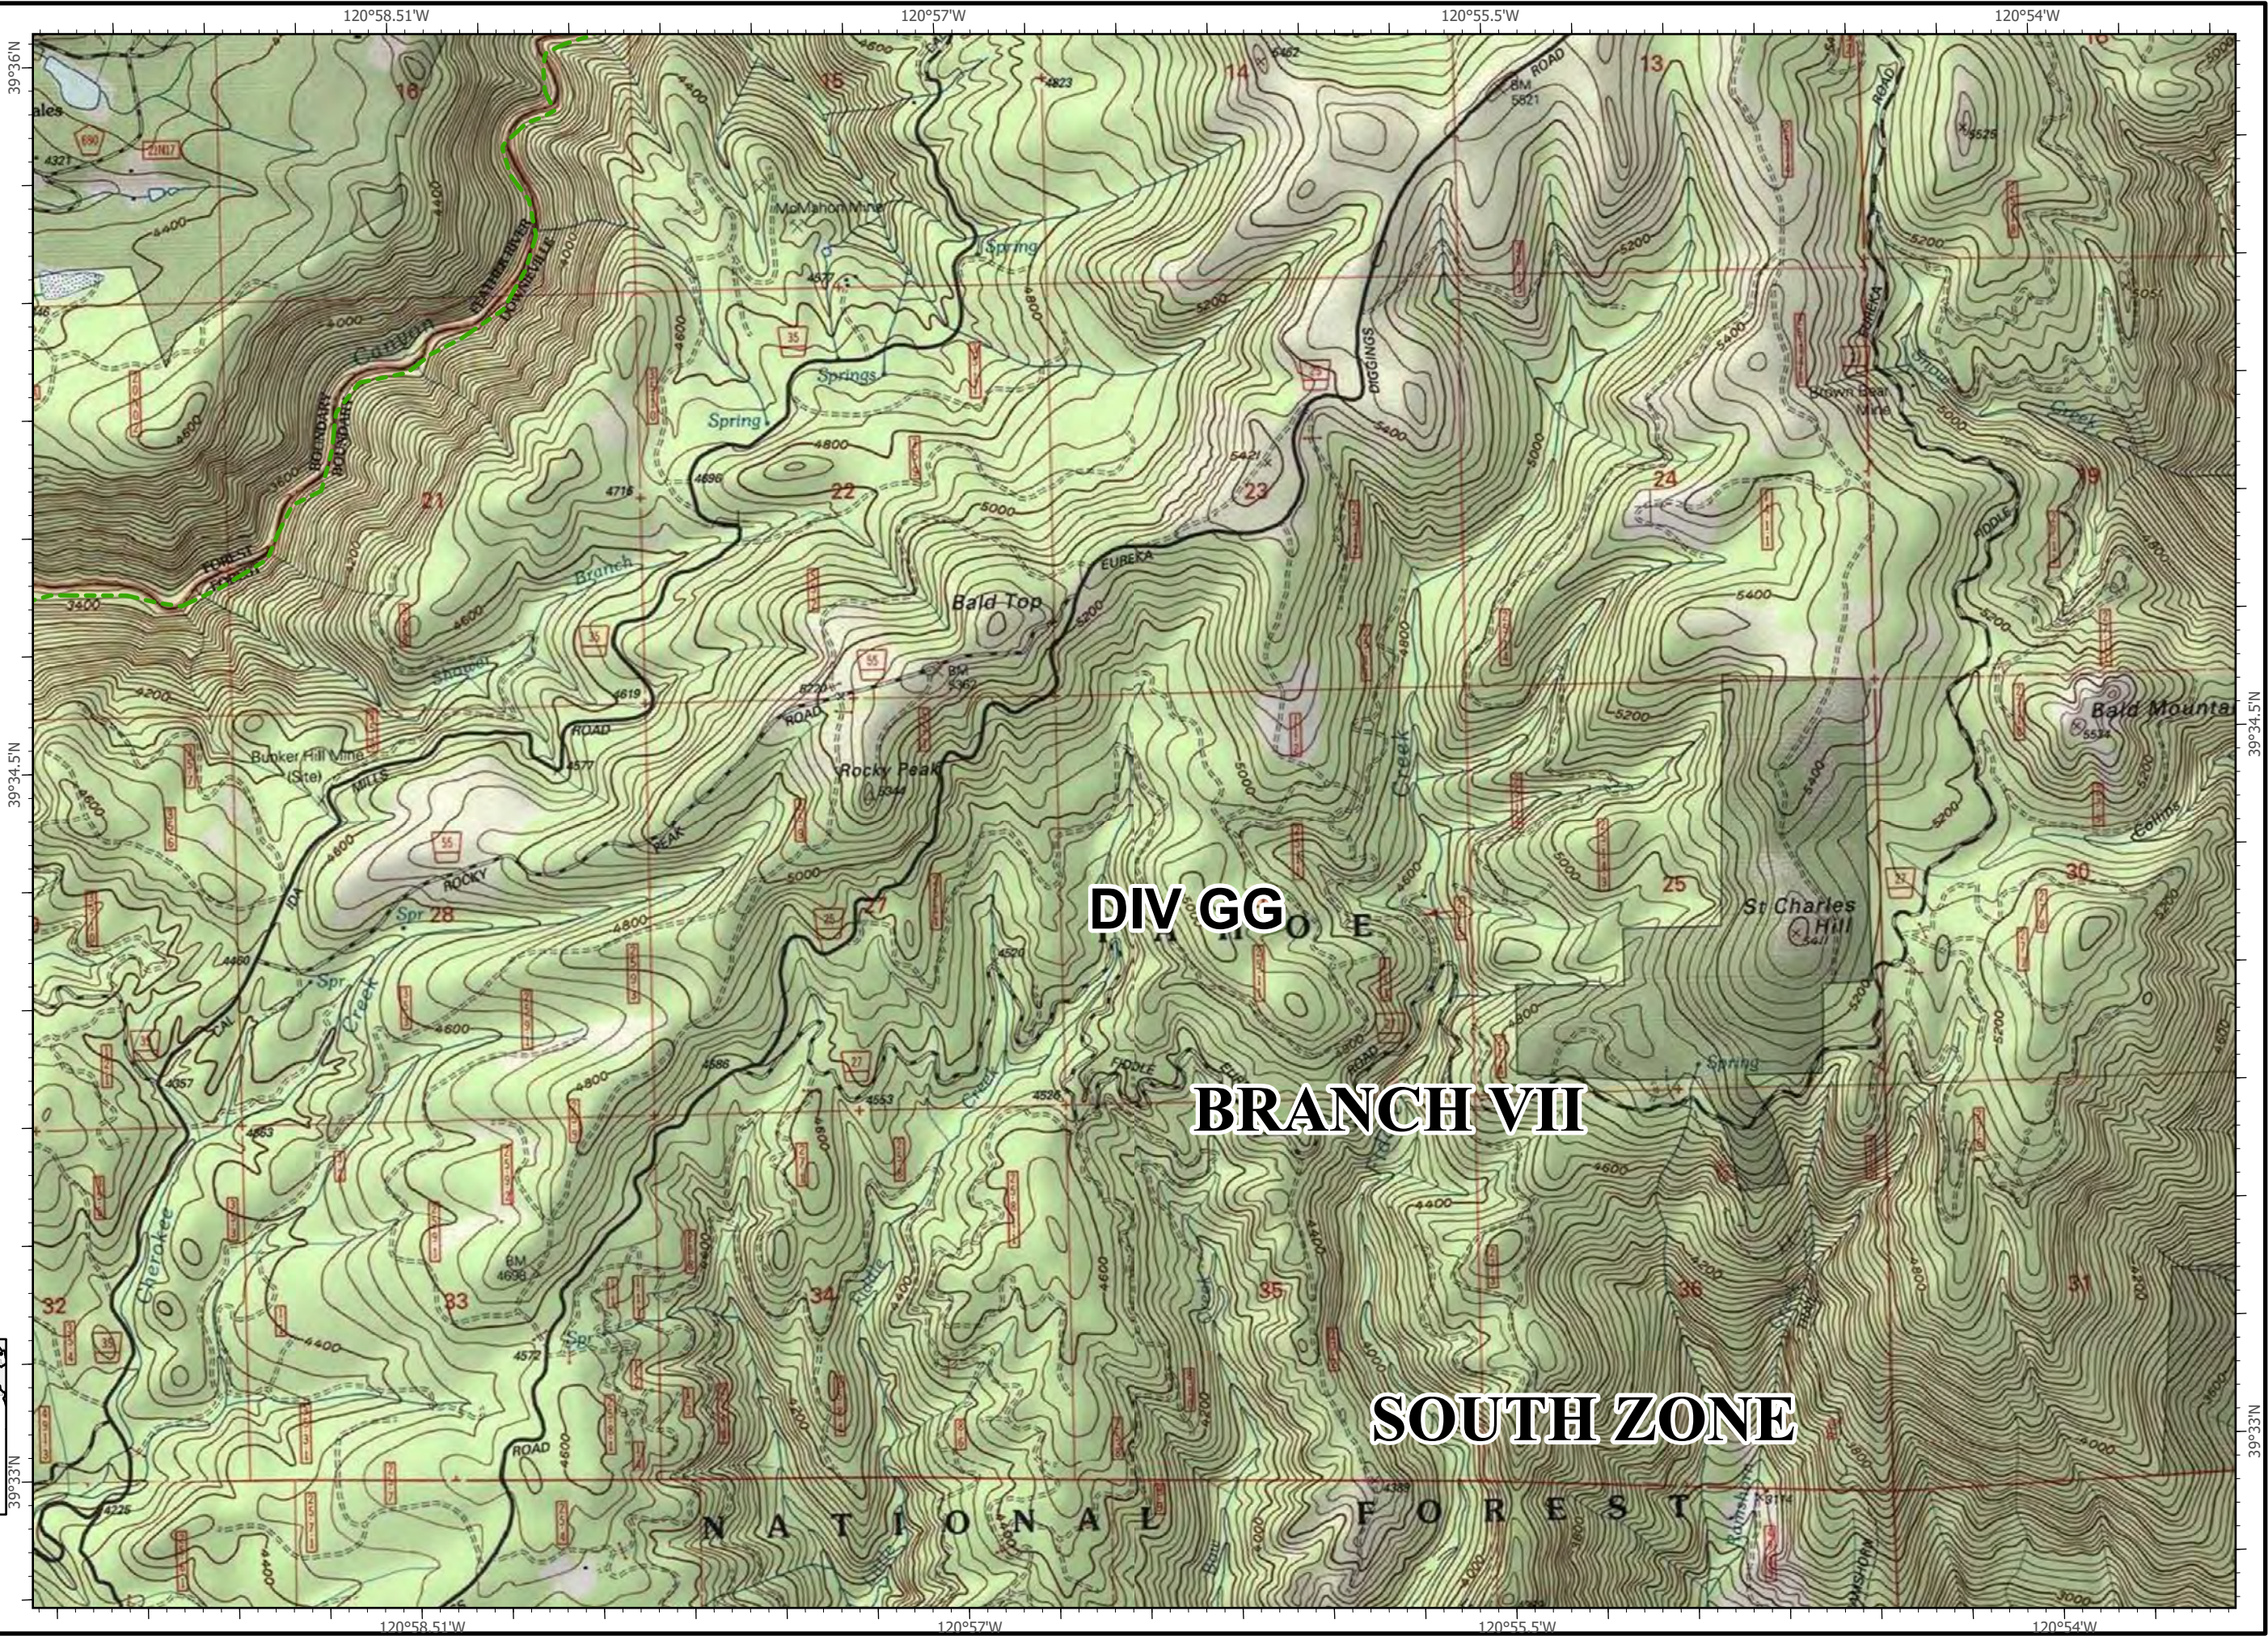

IAP Map Pack

North Complex
CA-PNF-001308
September 10, 2020
South Zone
Index Page: K9

Federal DPA