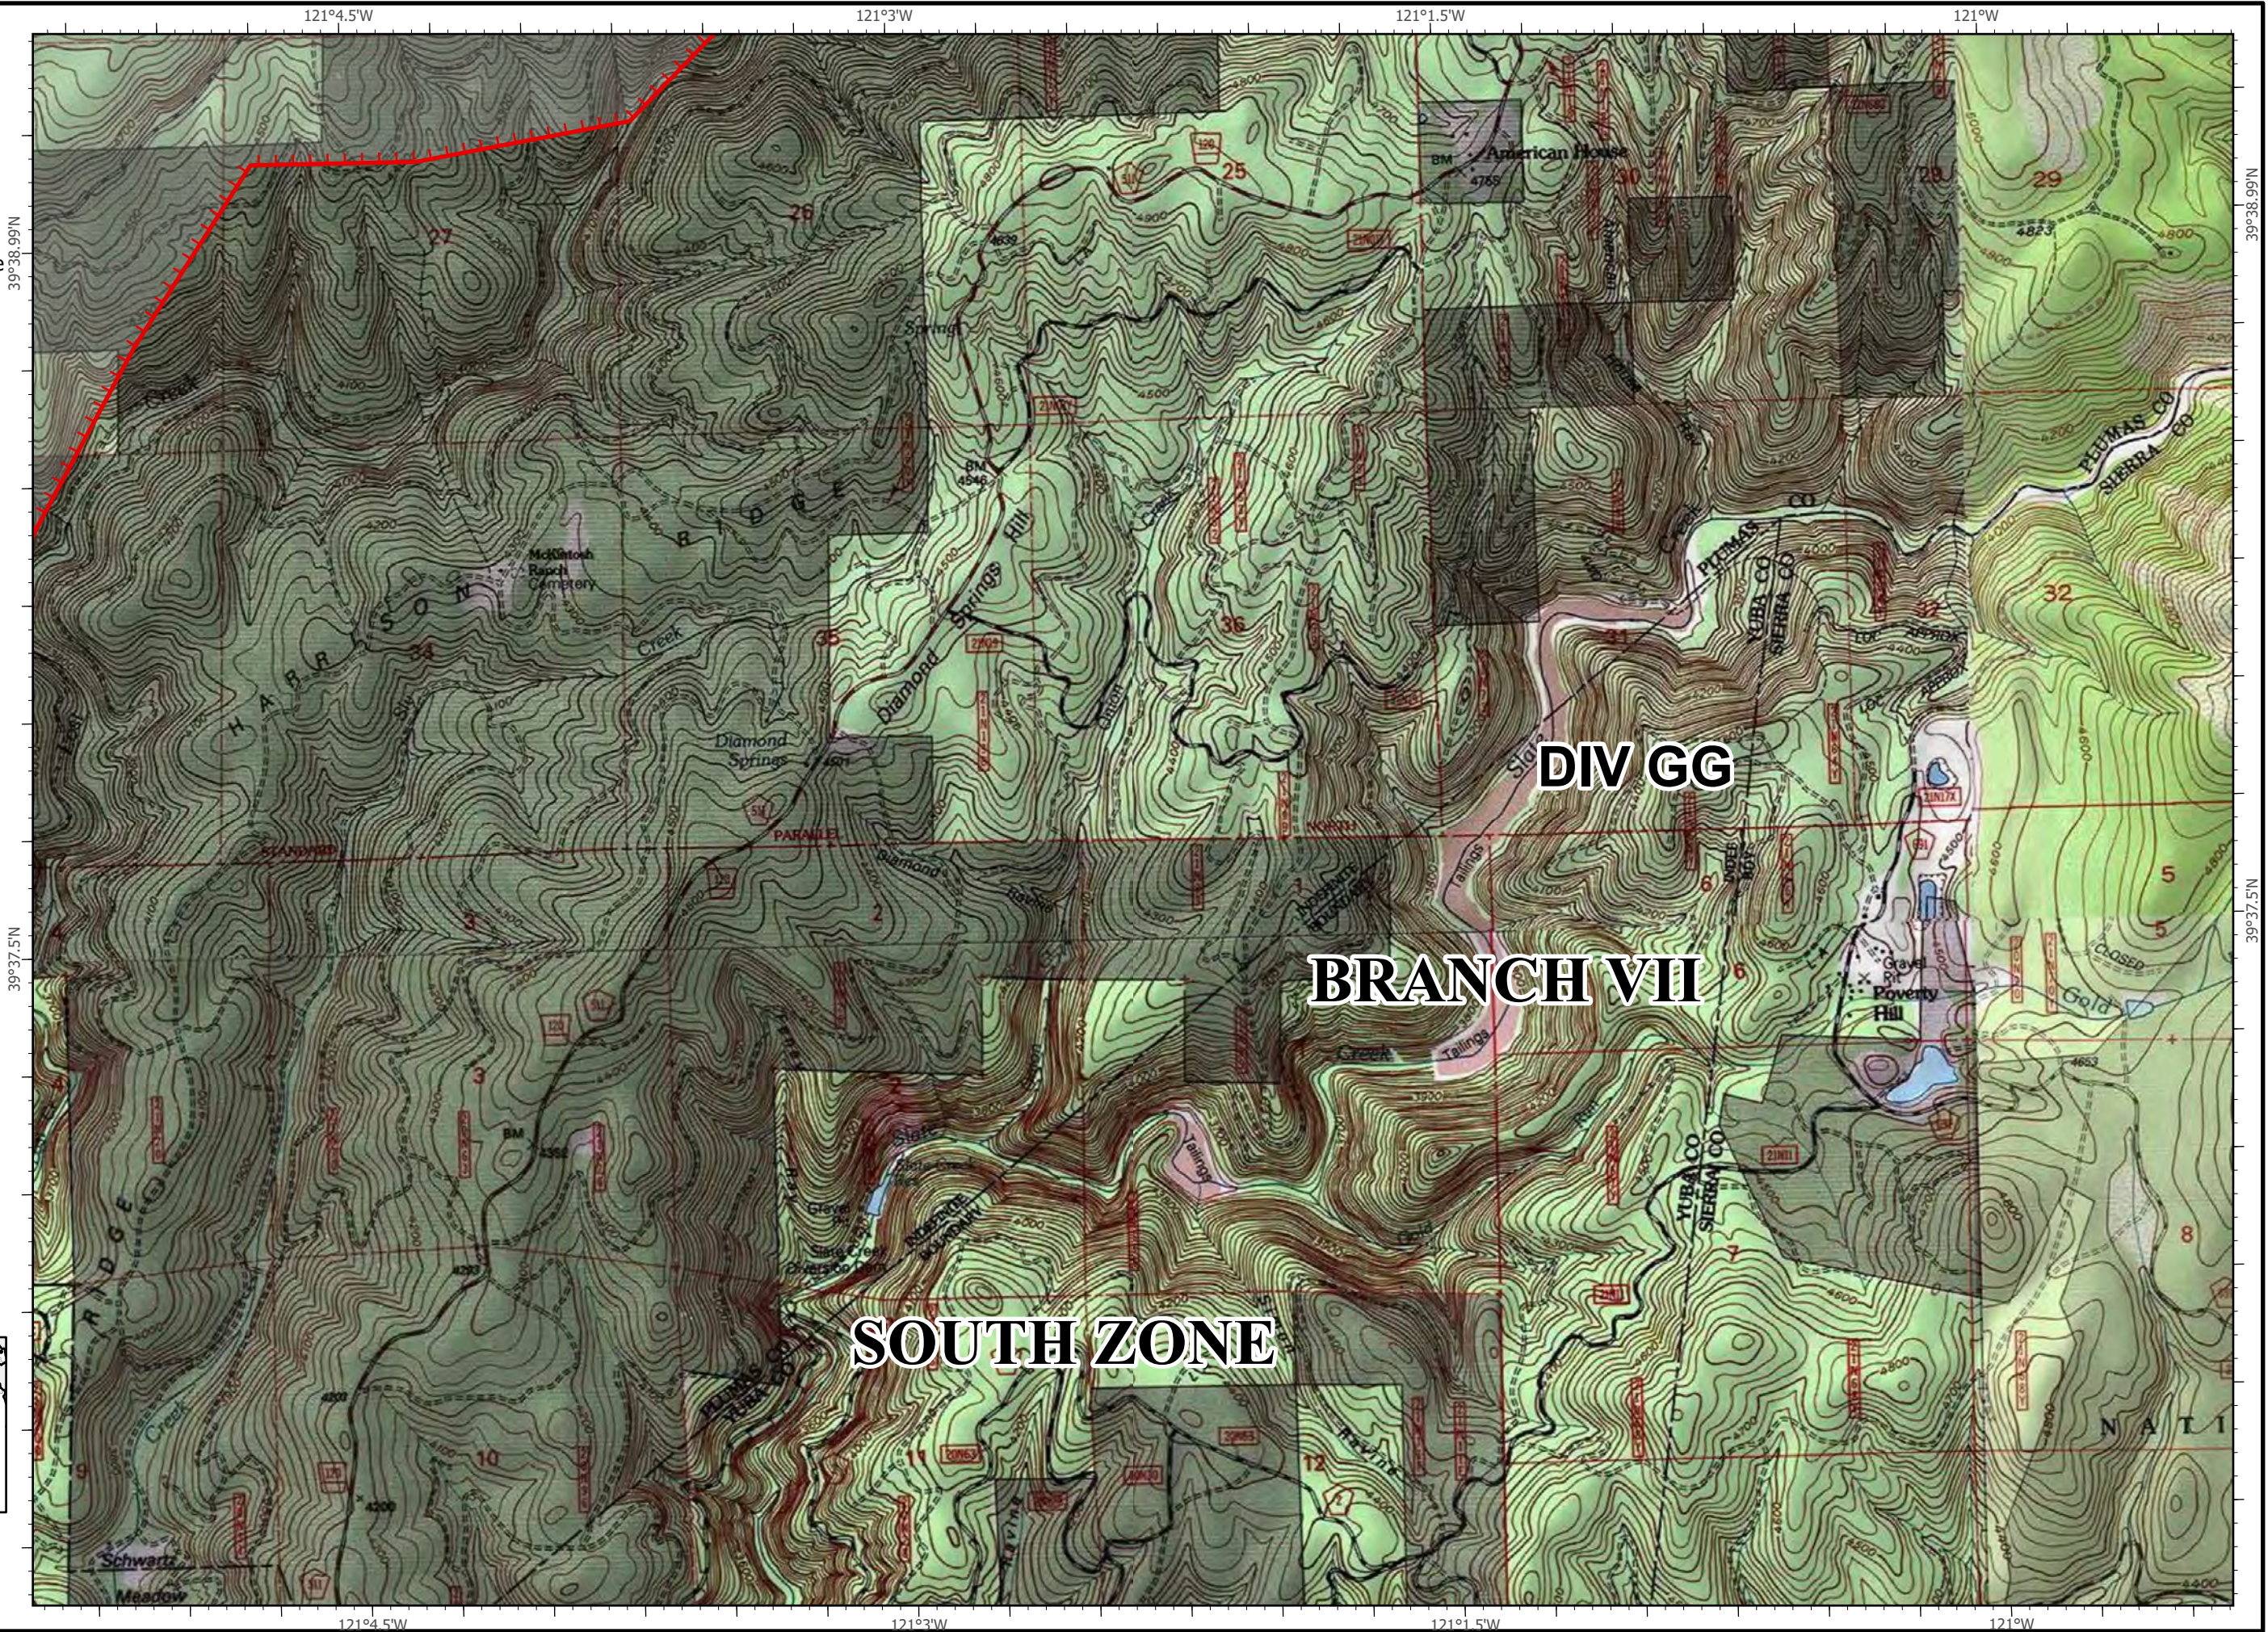

IAP Map Pack

North Complex
CA-PNF-001308
September 10, 2020
South Zone
Index Page: J8

- Uncontrolled Fire Edge
- Federal DPA

I4	I5	I6	I7	I8	I9	I10	I11
J4	J5	J6	J7	J8	J9		
K4	K5	K6	K7	K8	K9		
L4	L5	L6	L7	L8	L9		
M4	M5	M6	M7