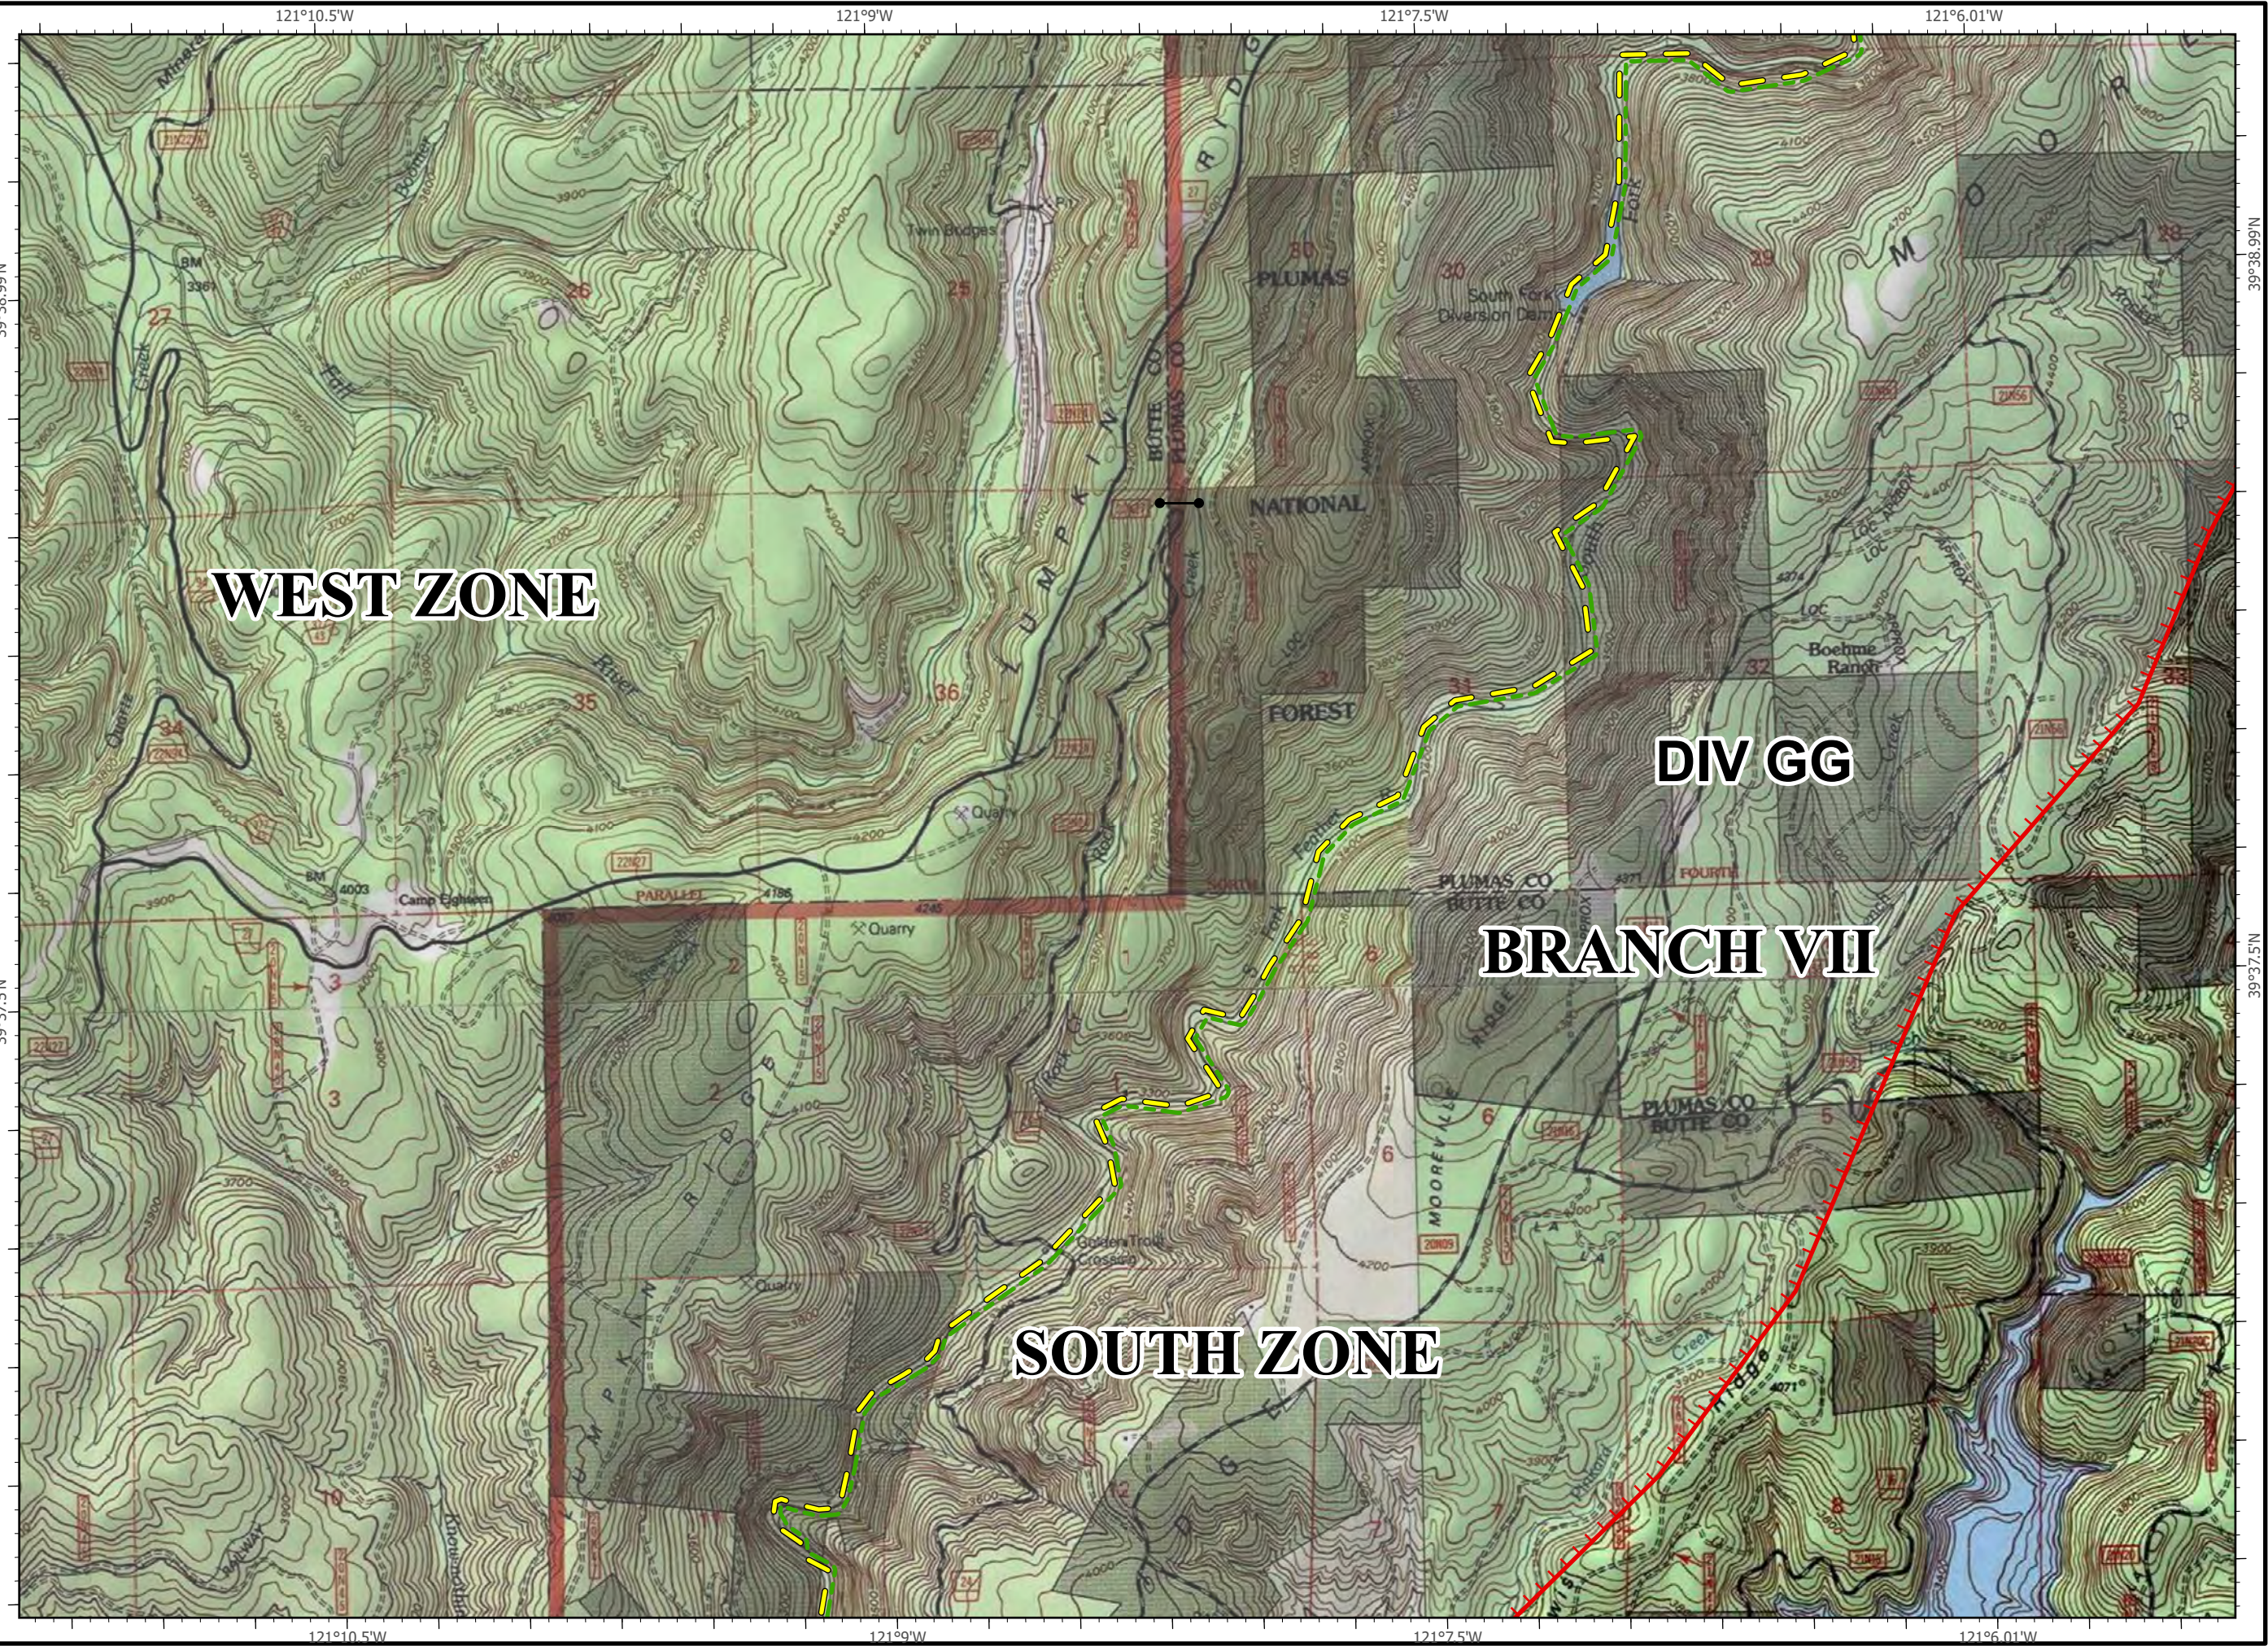

-  Mandatory Exclusion Area
-  Federal DPA
-  State DPA

WEST ZONE

IAP Map Pack

North Complex
CA-PNF-001308
September 10, 2020
South Zone
Index Page: J7

-  Uncontrolled Fire Edge
-  SPI Gate
-  Federal DPA
-  State DPA