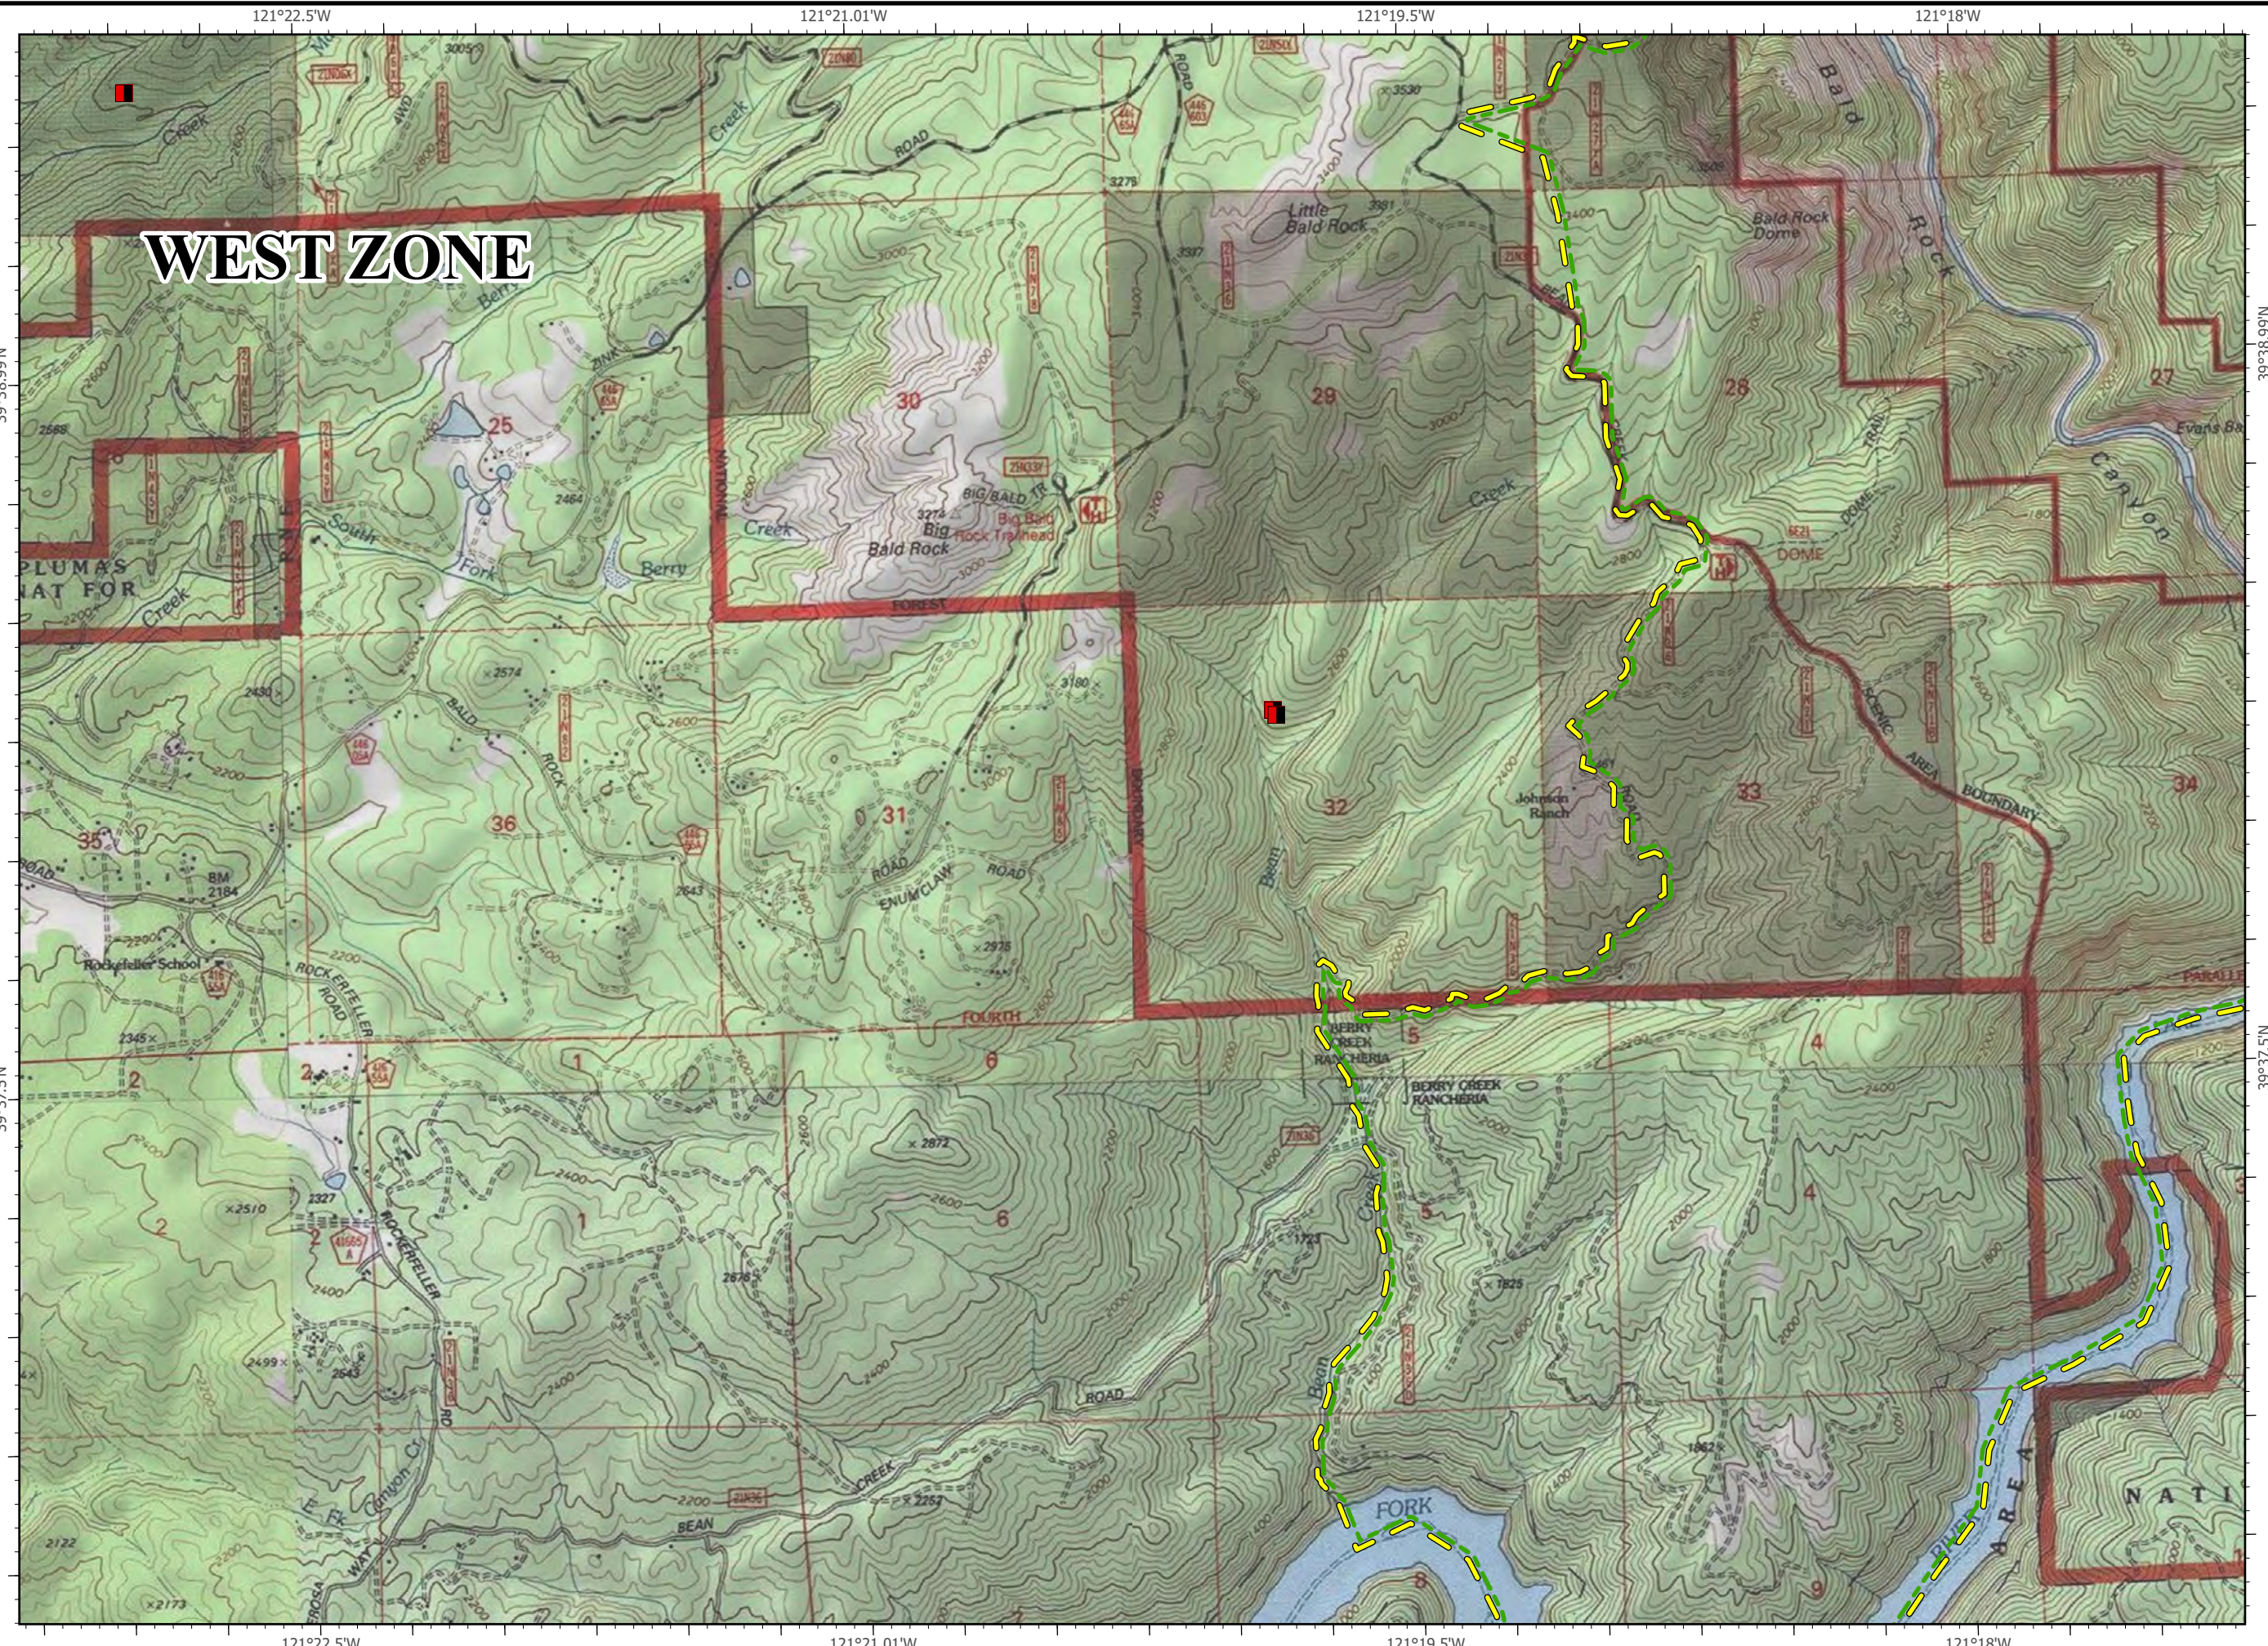

IAP Map Pack

North Complex
CA-PNF-001308
September 10, 2020
South Zone

Index Page: J5

- Mandatory Exclusion Area
- Federal DPA
- State DPA

WEST ZONE

I4	I5	I6	I7	I8	I9	I10	I11
J4	J5	J6	J7	J8	J9		
K4	K5	K6	K7	K8	K9		
L4	L5	L6	L7	L8	L9		
M4	M5	M6	M7