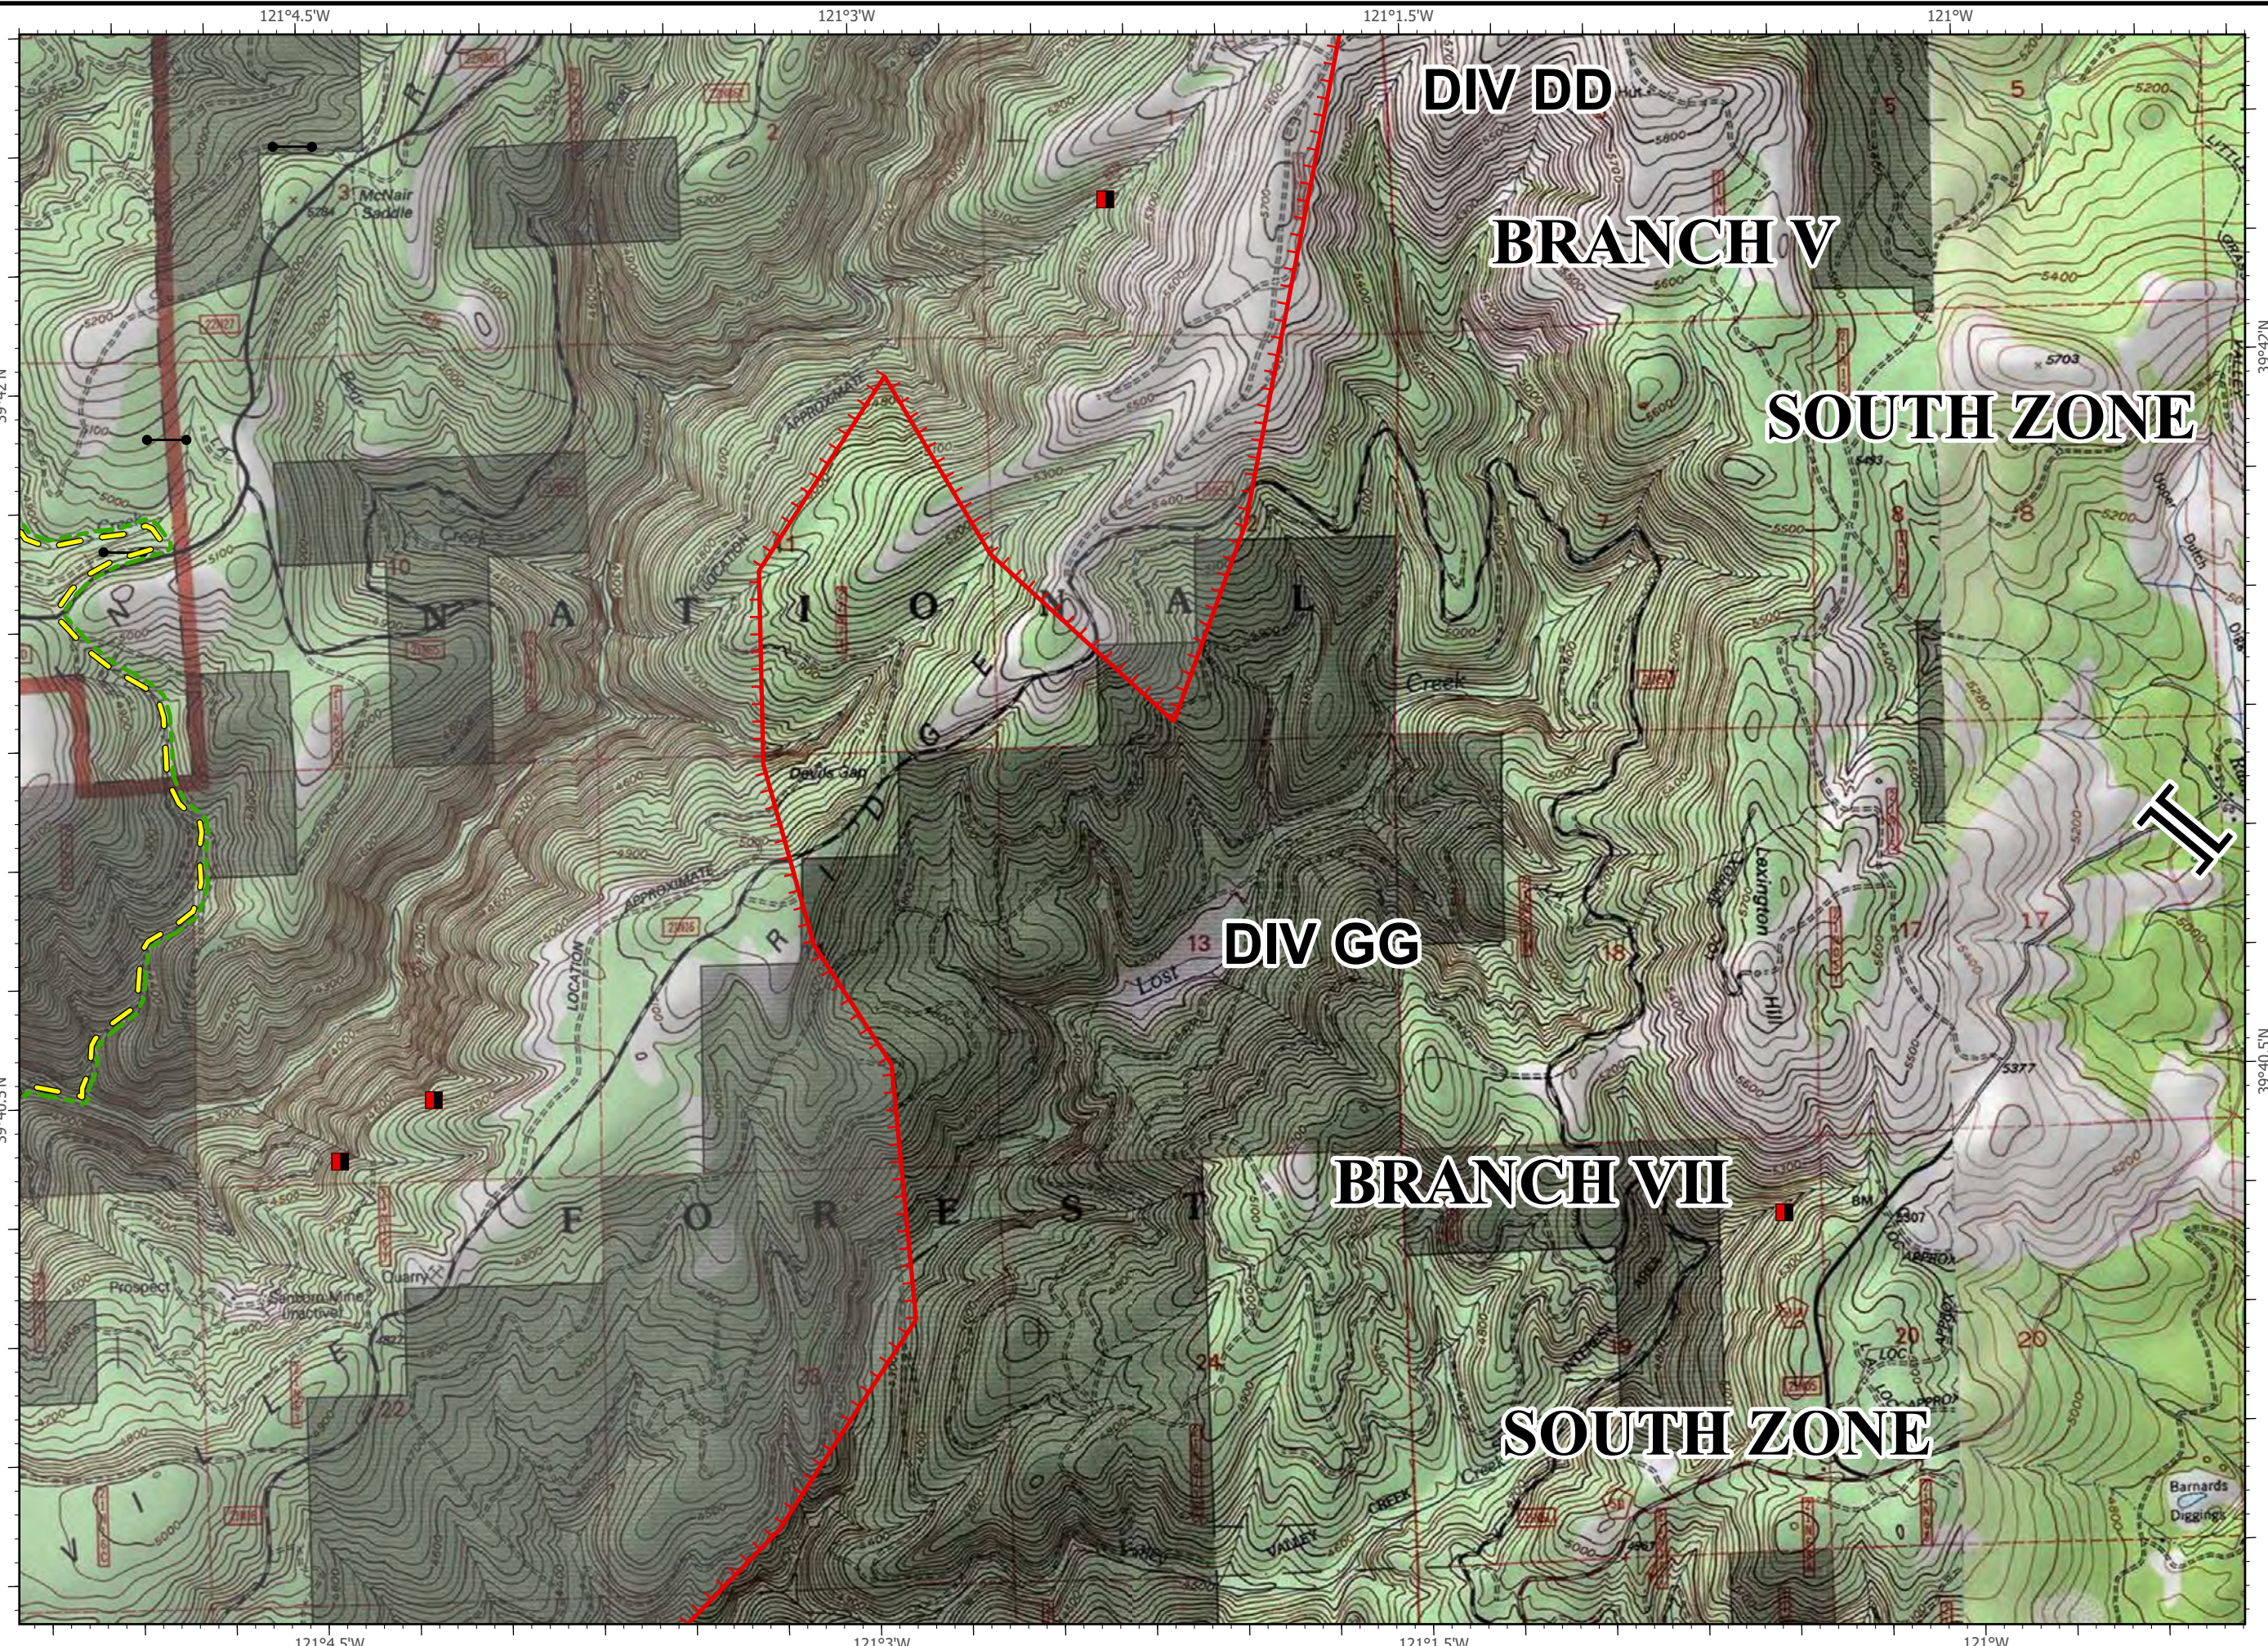

-  SPI Gate
-  Federal DPA
-  State DPA

IAP Map Pack

North Complex
CA-PNF-001308
September 10, 2020
South Zone
Index Page: I8

-  Branch Break
-  Uncontrolled Fire Edge
-  Mandatory Exclusion Area
-  SPI Gate
-  Federal DPA
-  State DPA