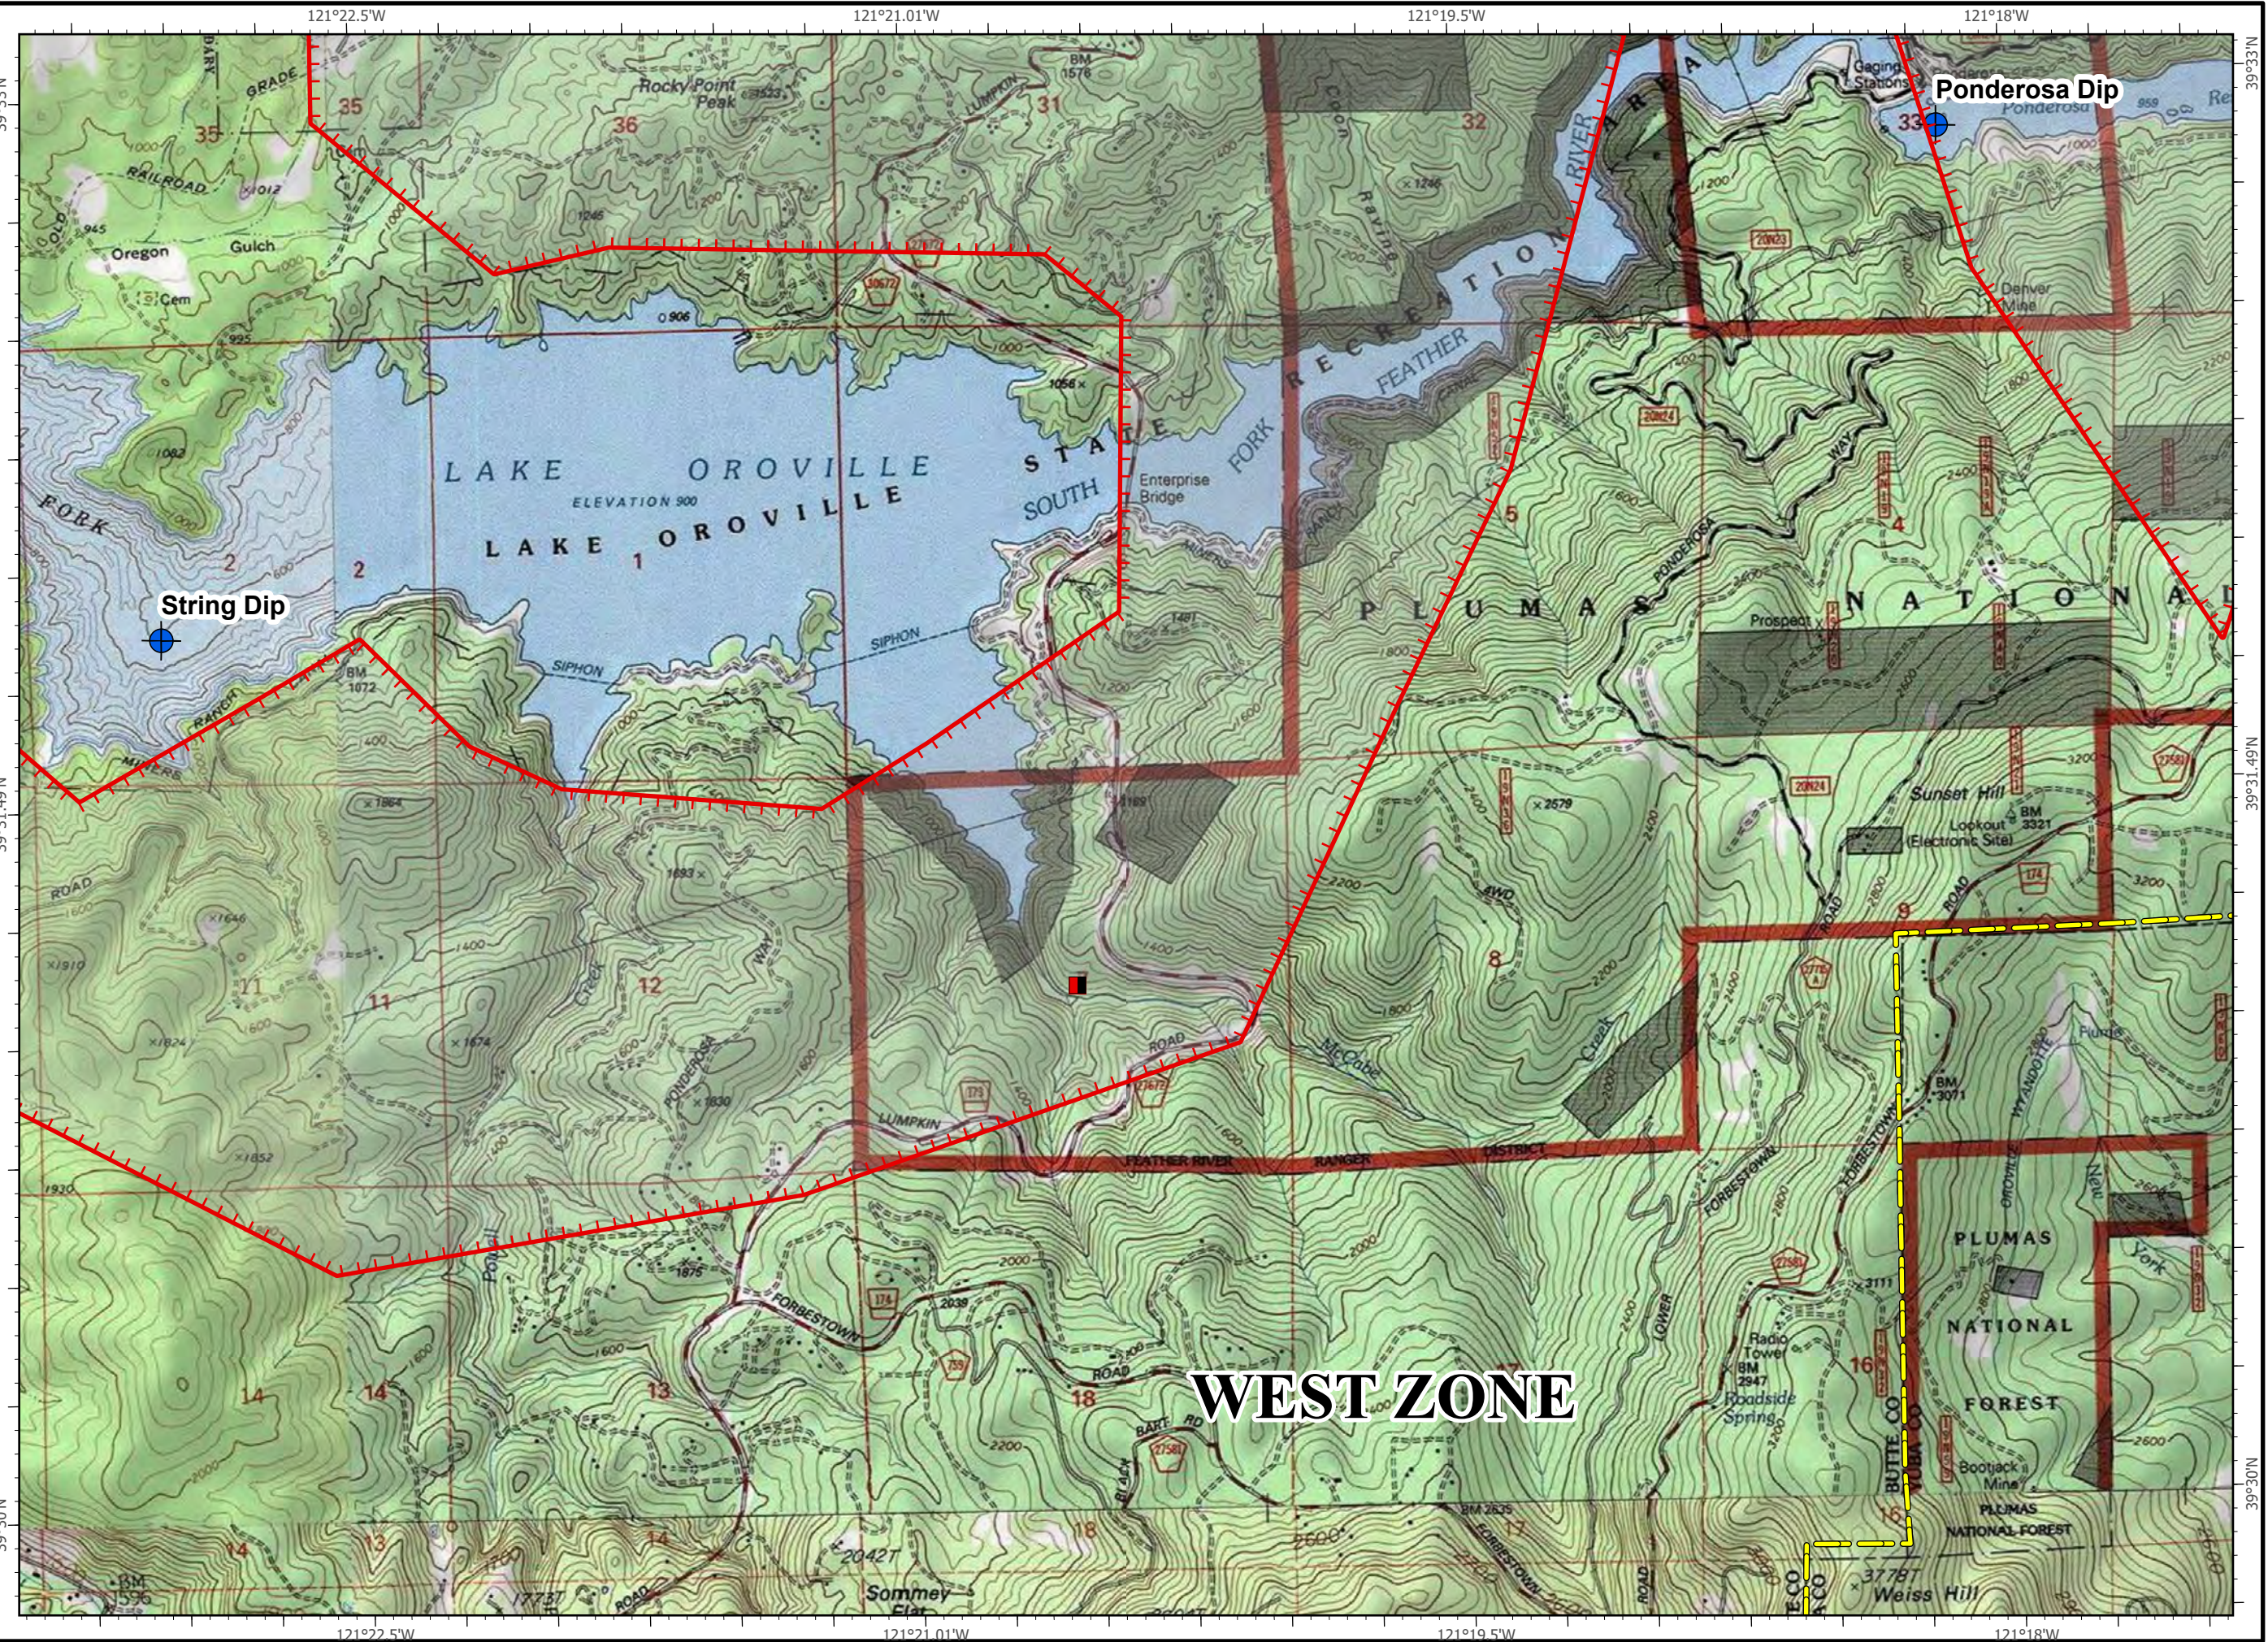

IAP Map Pack

North Complex
CA-PNF-001308
September 10, 2020
South Zone
Index Page: L5

- Dip Site
- Uncontrolled Fire Edge
- Mandatory Exclusion Area
- State DPA

I4	I5	I6	I7	I8	I9	I10	I11
J4	J5	J6	J7	J8	J9		
K4	K5	K6	K7	K8	K9		
L4	L5	L6	L7	L8	L9		
M4	M5	M6	M7