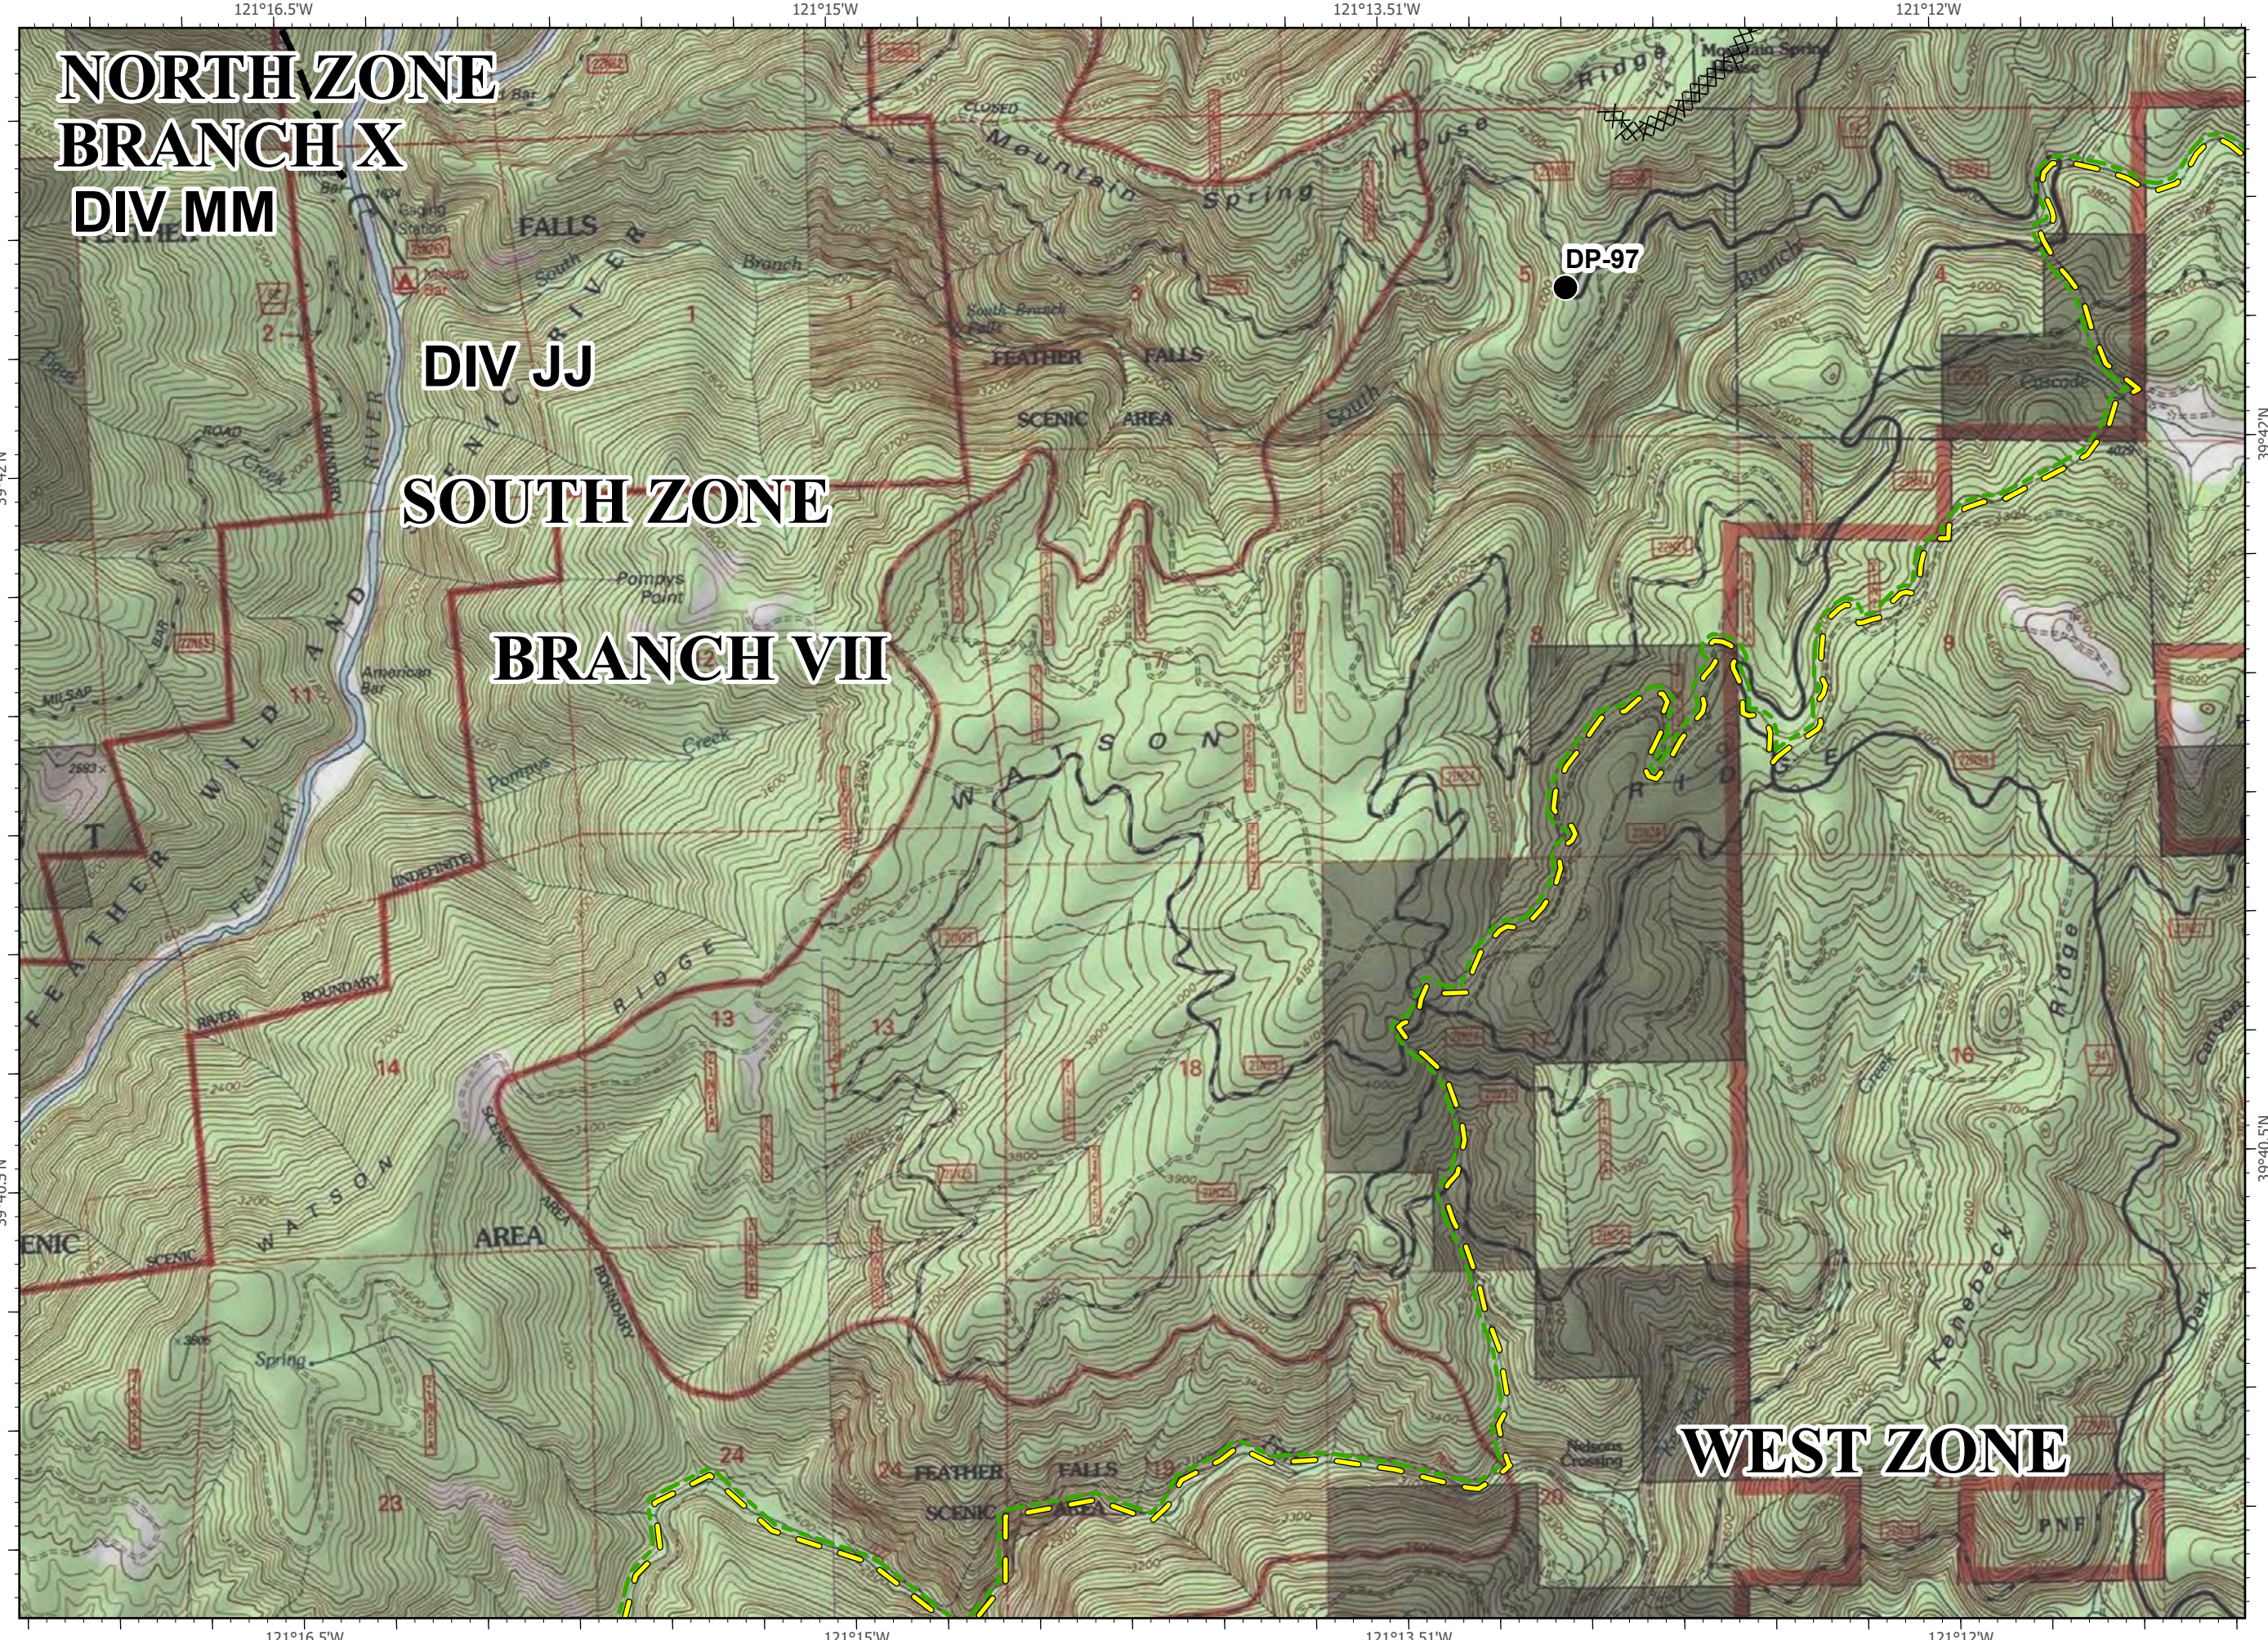

IAP Map Pack

North Complex
CA-PNF-001308
September 10, 2020
South Zone
Index Page: I6

- Drop Point
- Ⓡ Repeater
- ⌘⌘ Completed Dozer Line
- Planned Fire Line
- Federal DPA
- State DPA

NORTH ZONE BRANCH X DIV MM

DIV JJ

SOUTH ZONE

BRANCH VII

WEST ZONE

I4	I5	I6	I7	I8	I9	I10	I11
J4	J5	J6	J7	J8	J9		
K4	K5	K6	K7	K8	K9		
L4	L5	L6	L7	L8	L9		
M4	M5	M6	M7