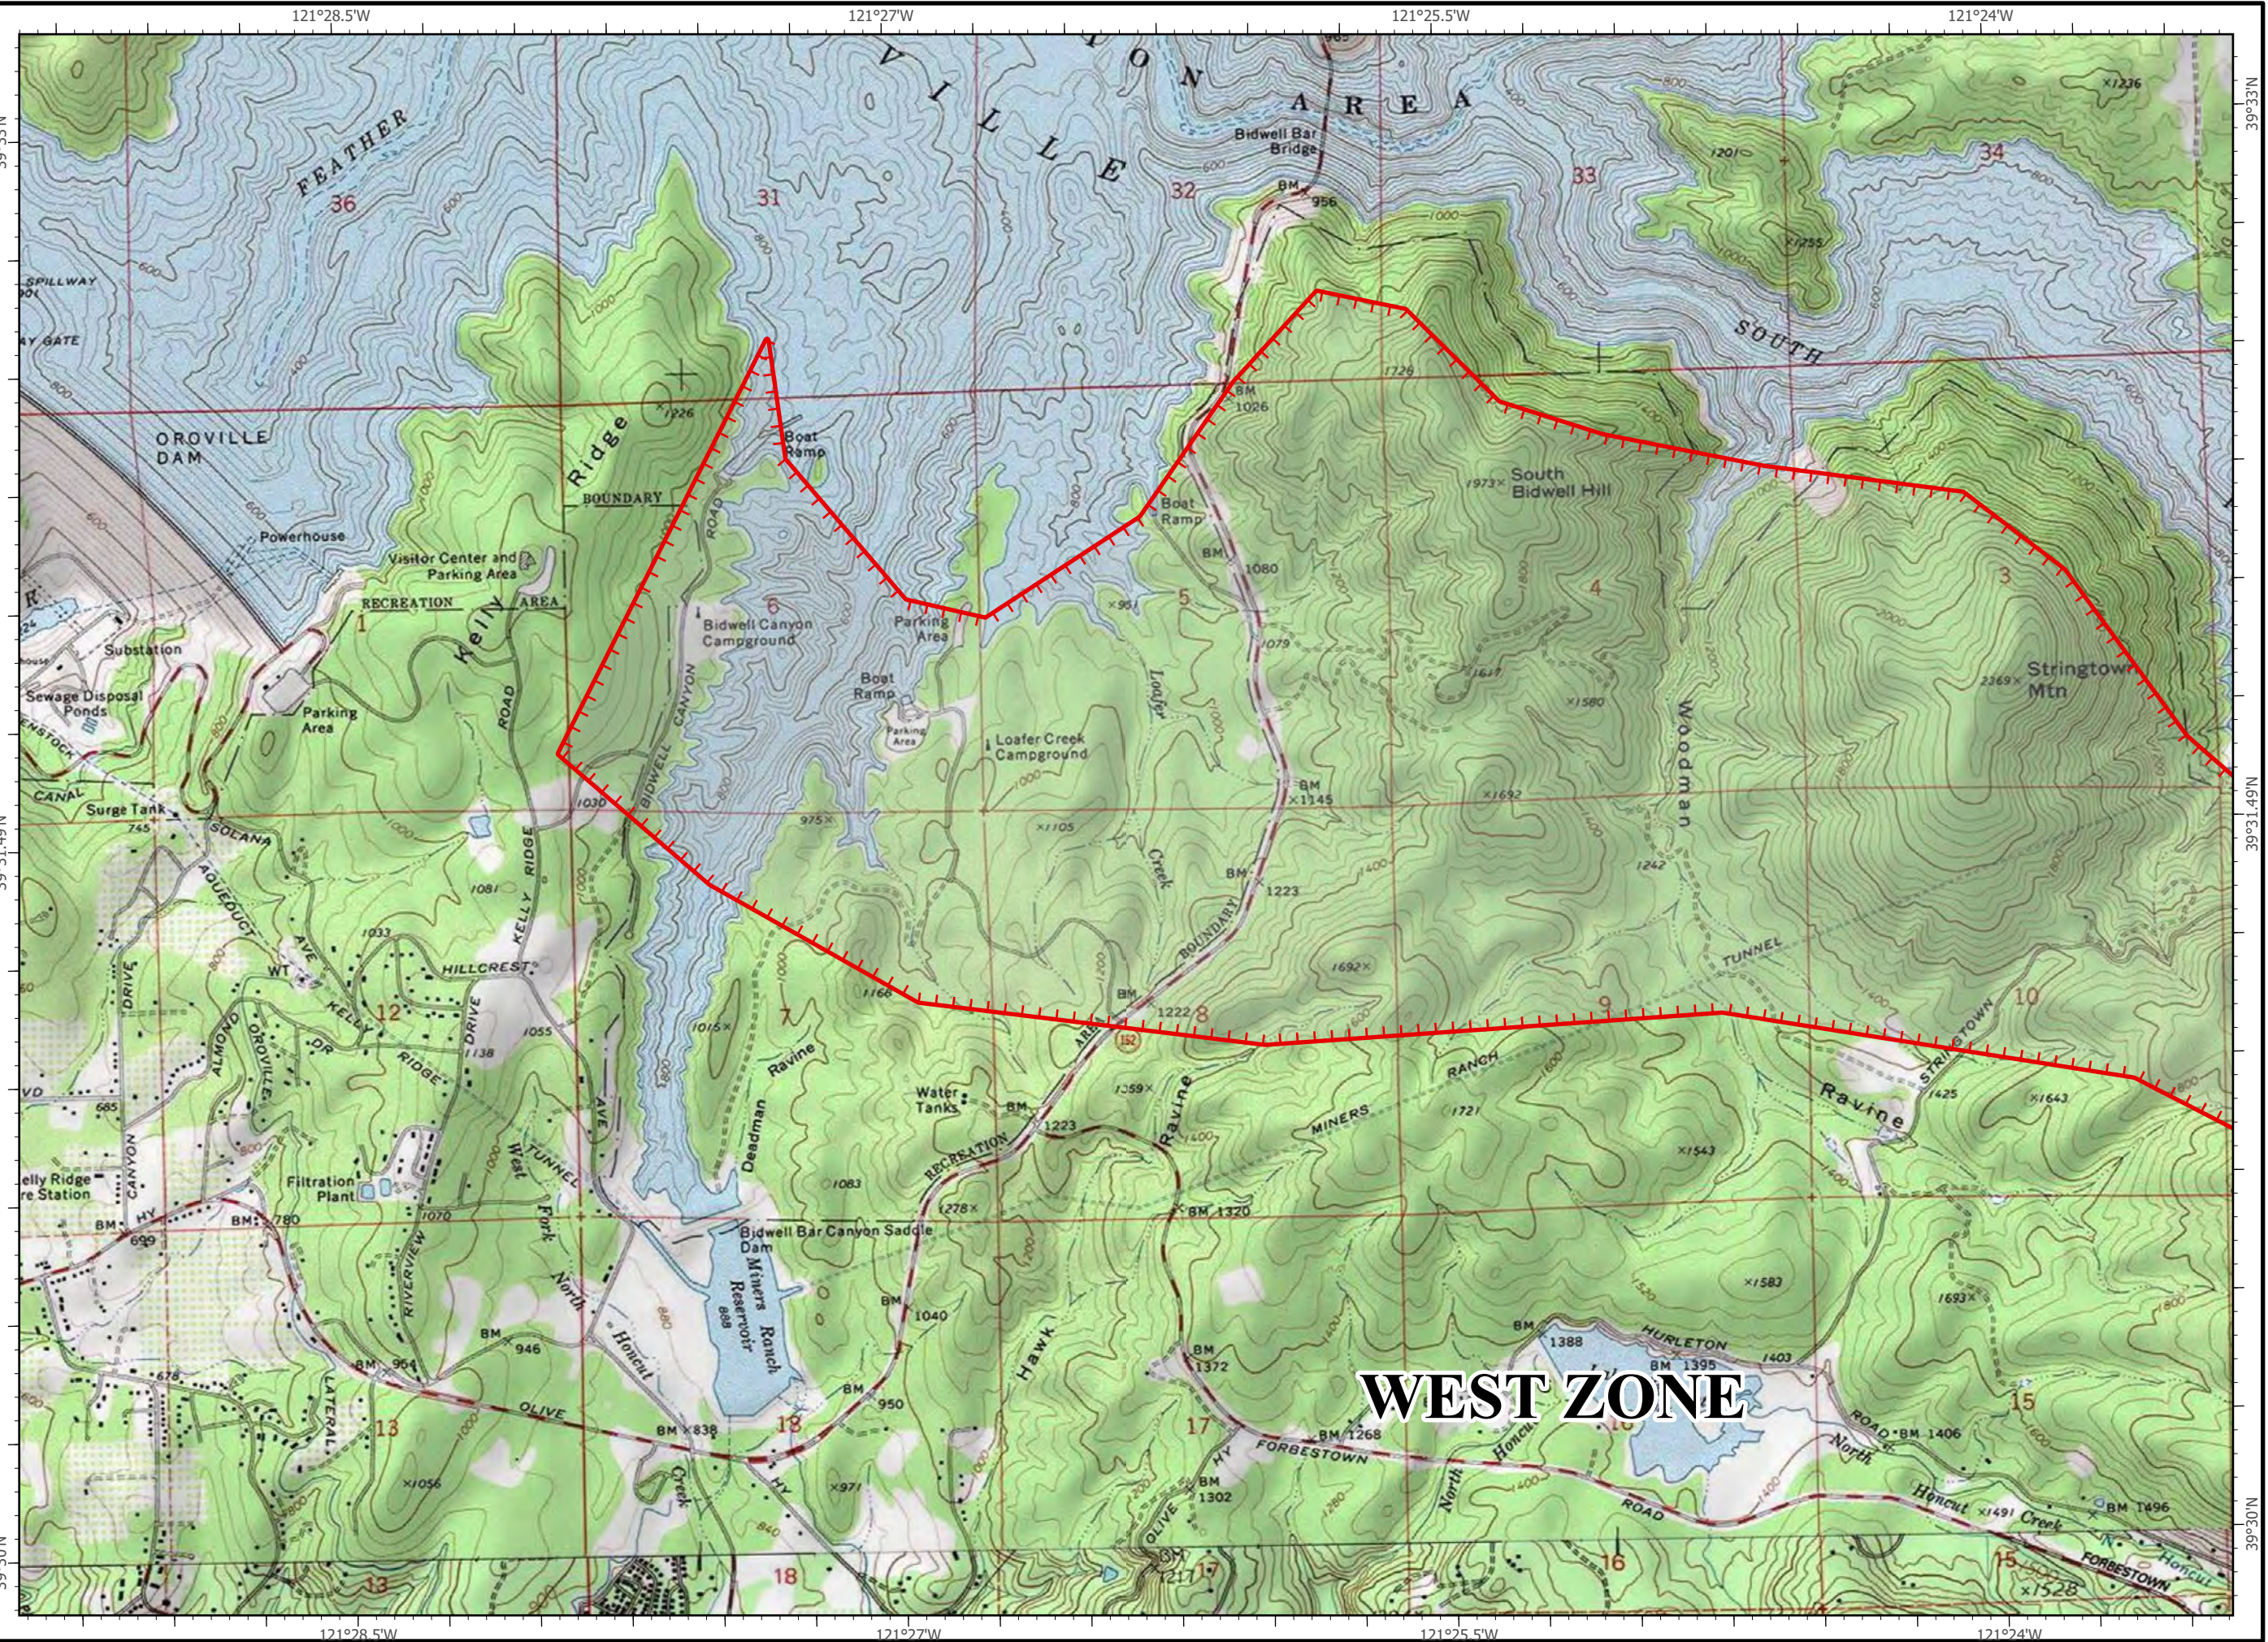

IAP Map Pack

North Complex
CA-PNF-001308
September 10, 2020
South Zone
Index Page: K9

 Federal DPA

IAP Map Pack

North Complex
CA-PNF-001308
September 10, 2020
South Zone
Index Page: L4

-  Uncontrolled Fire Edge
-  State DPA