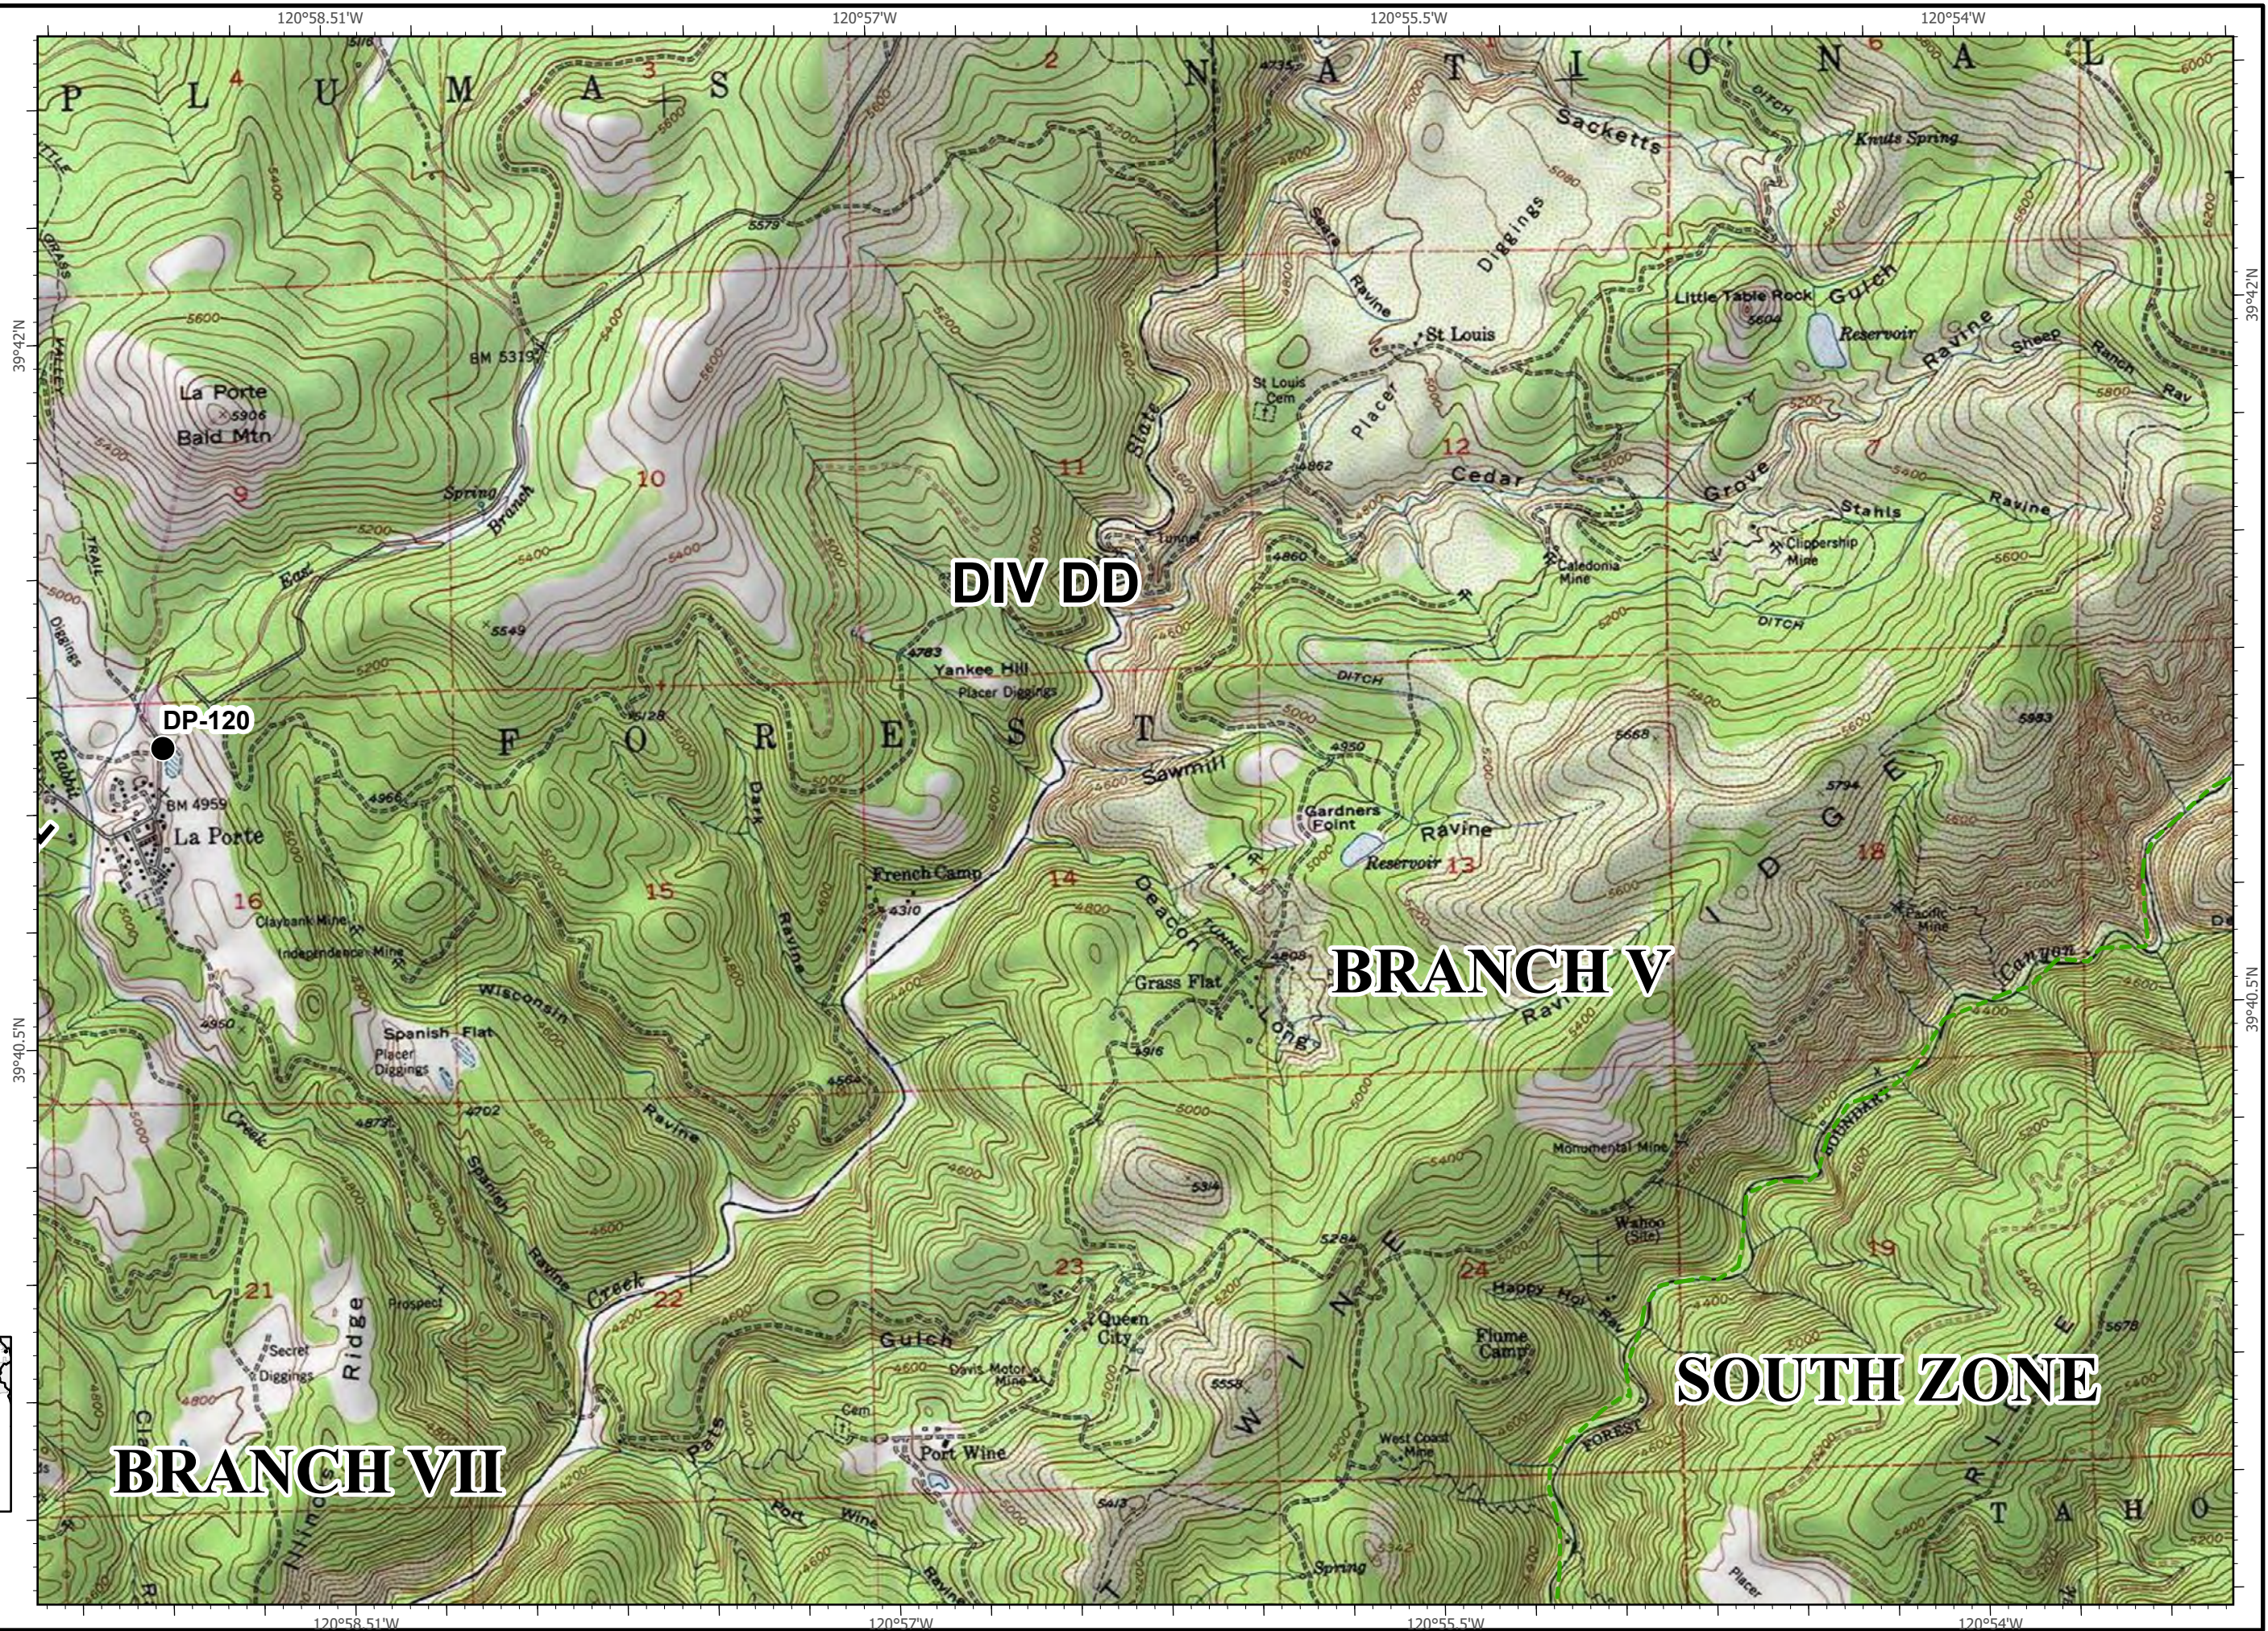

IAP Map Pack

North Complex
CA-PNF-001308
September 10, 2020
South Zone

Index Page: I9

● Drop Point

|| Branch Break

— Federal DPA