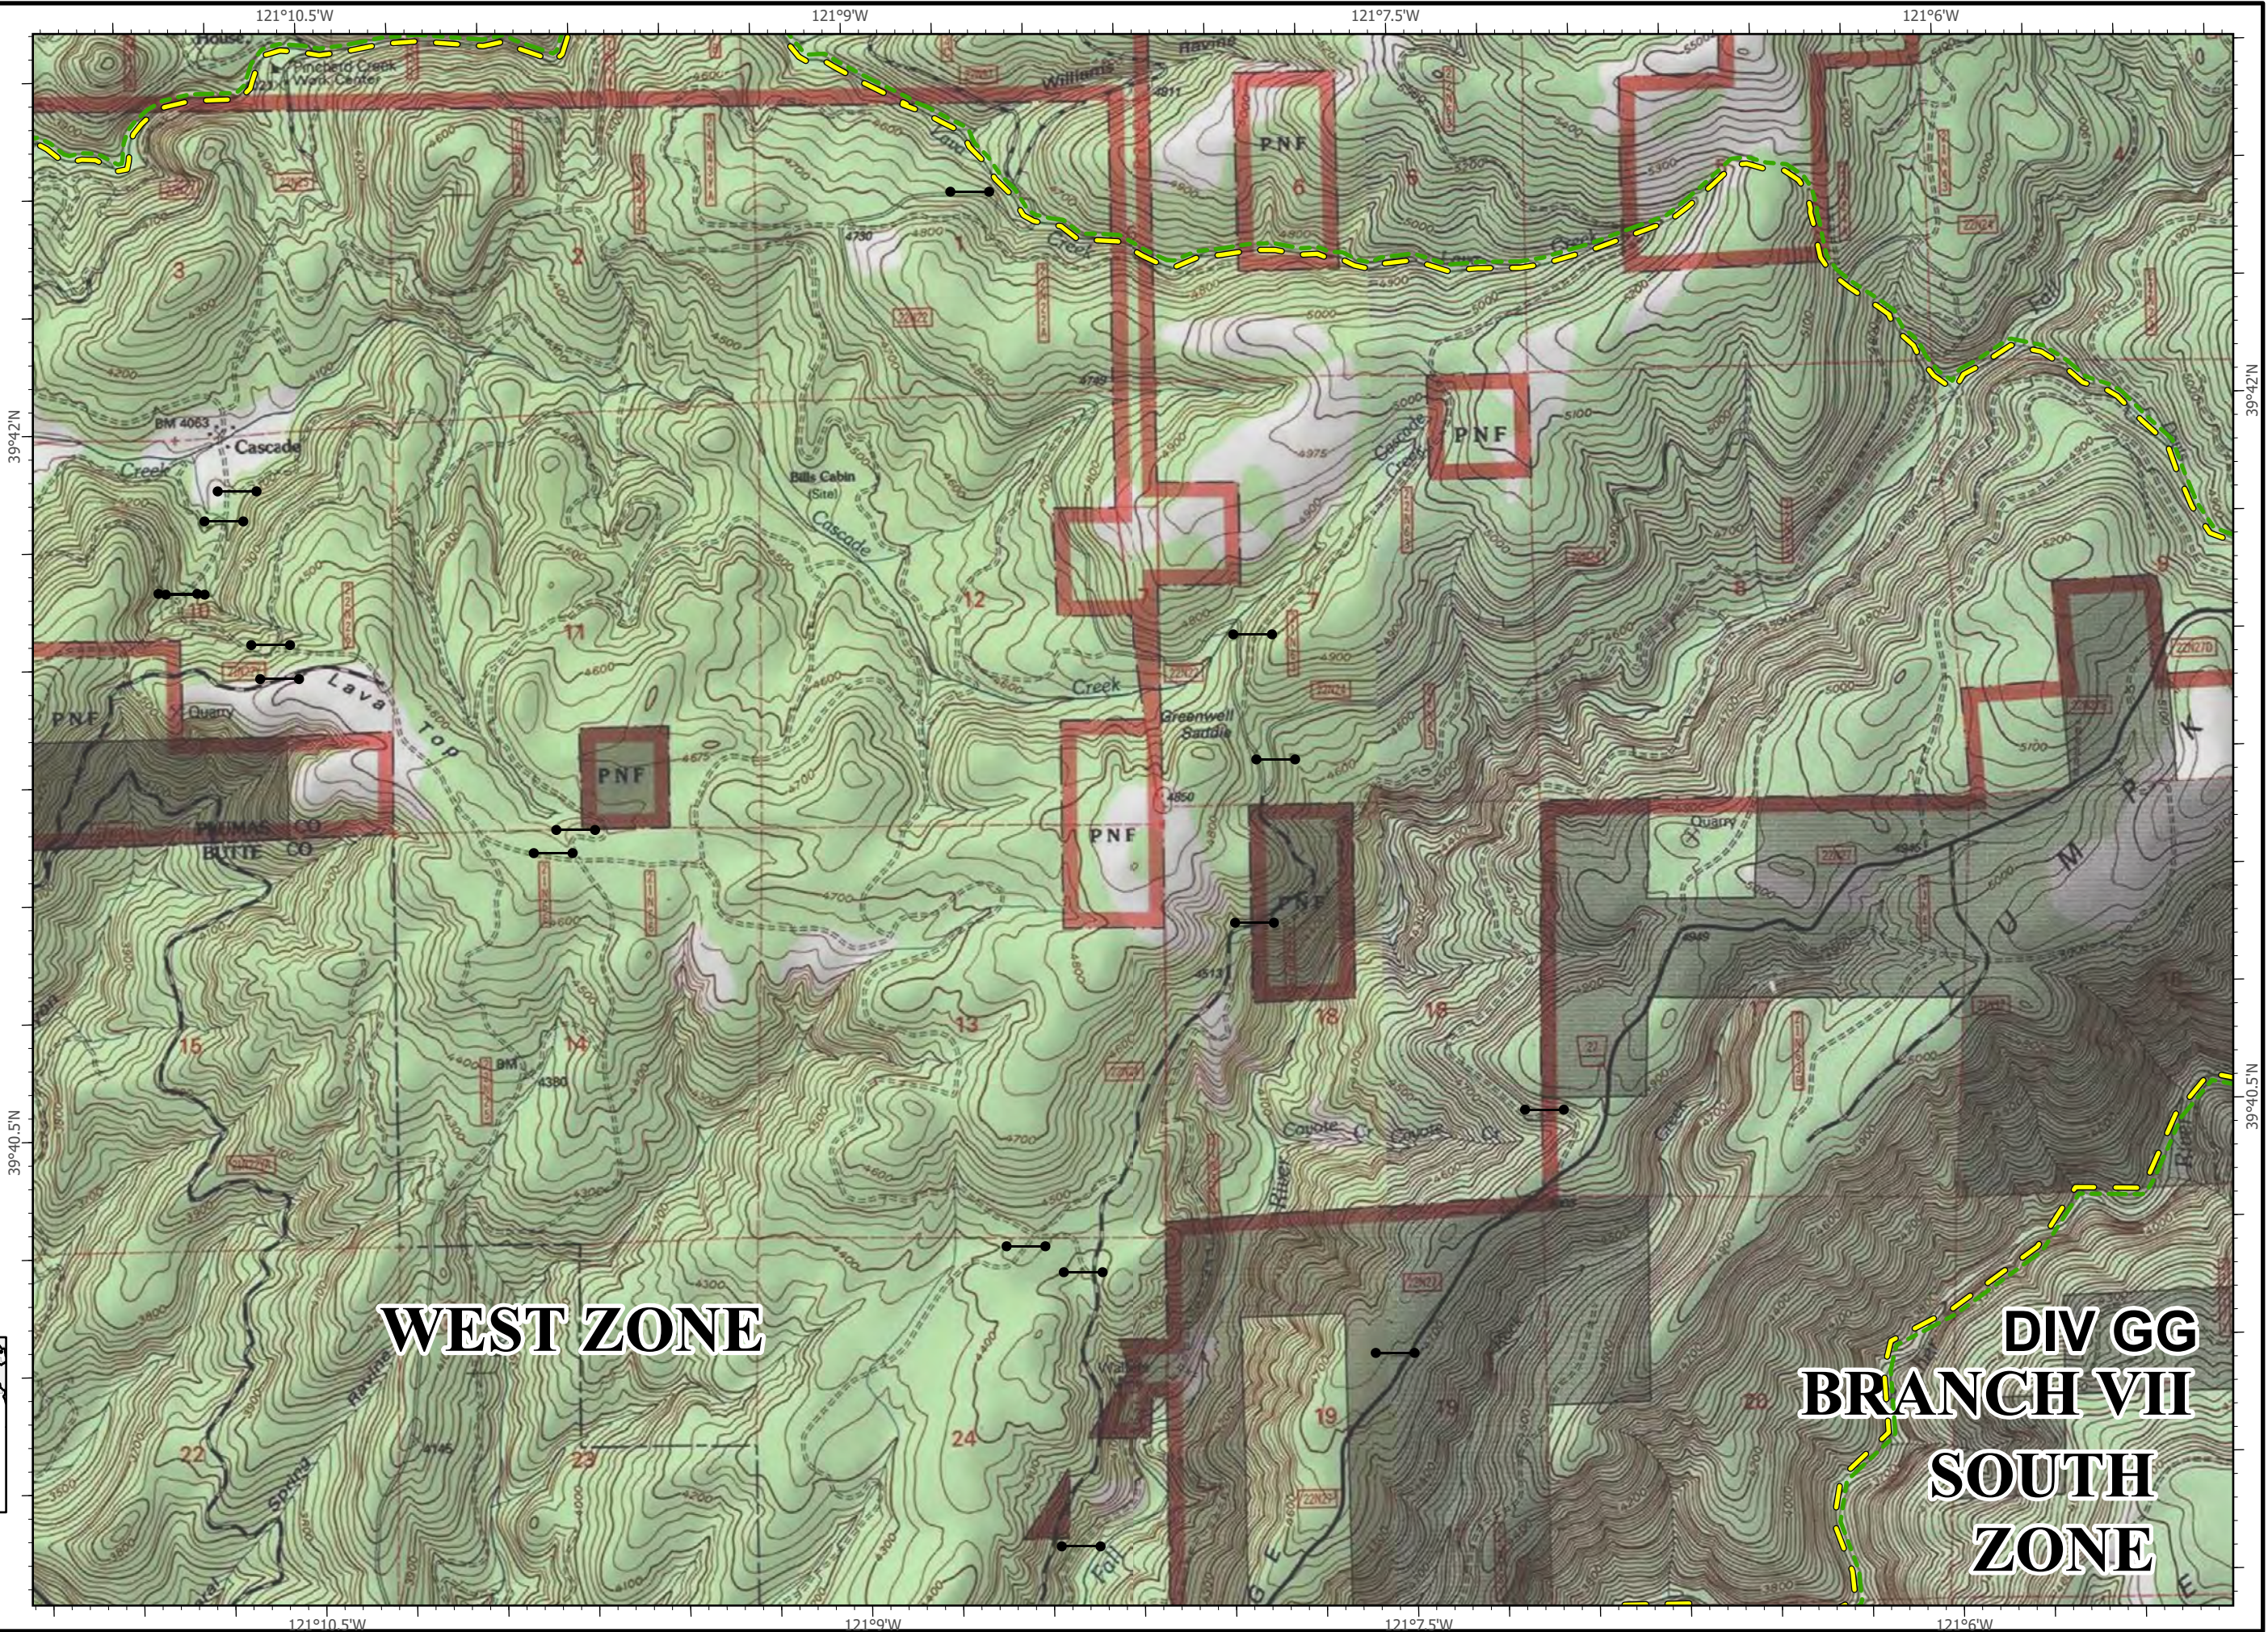

-  SPI Gate
-  Federal DPA
-  State DPA

IAP Map Pack

North Complex
CA-PNF-001308
September 10, 2020
South Zone
Index Page: I8

-  Branch Break
-  Uncontrolled Fire Edge
-  Mandatory Exclusion Area
-  SPI Gate
-  Federal DPA
-  State DPA