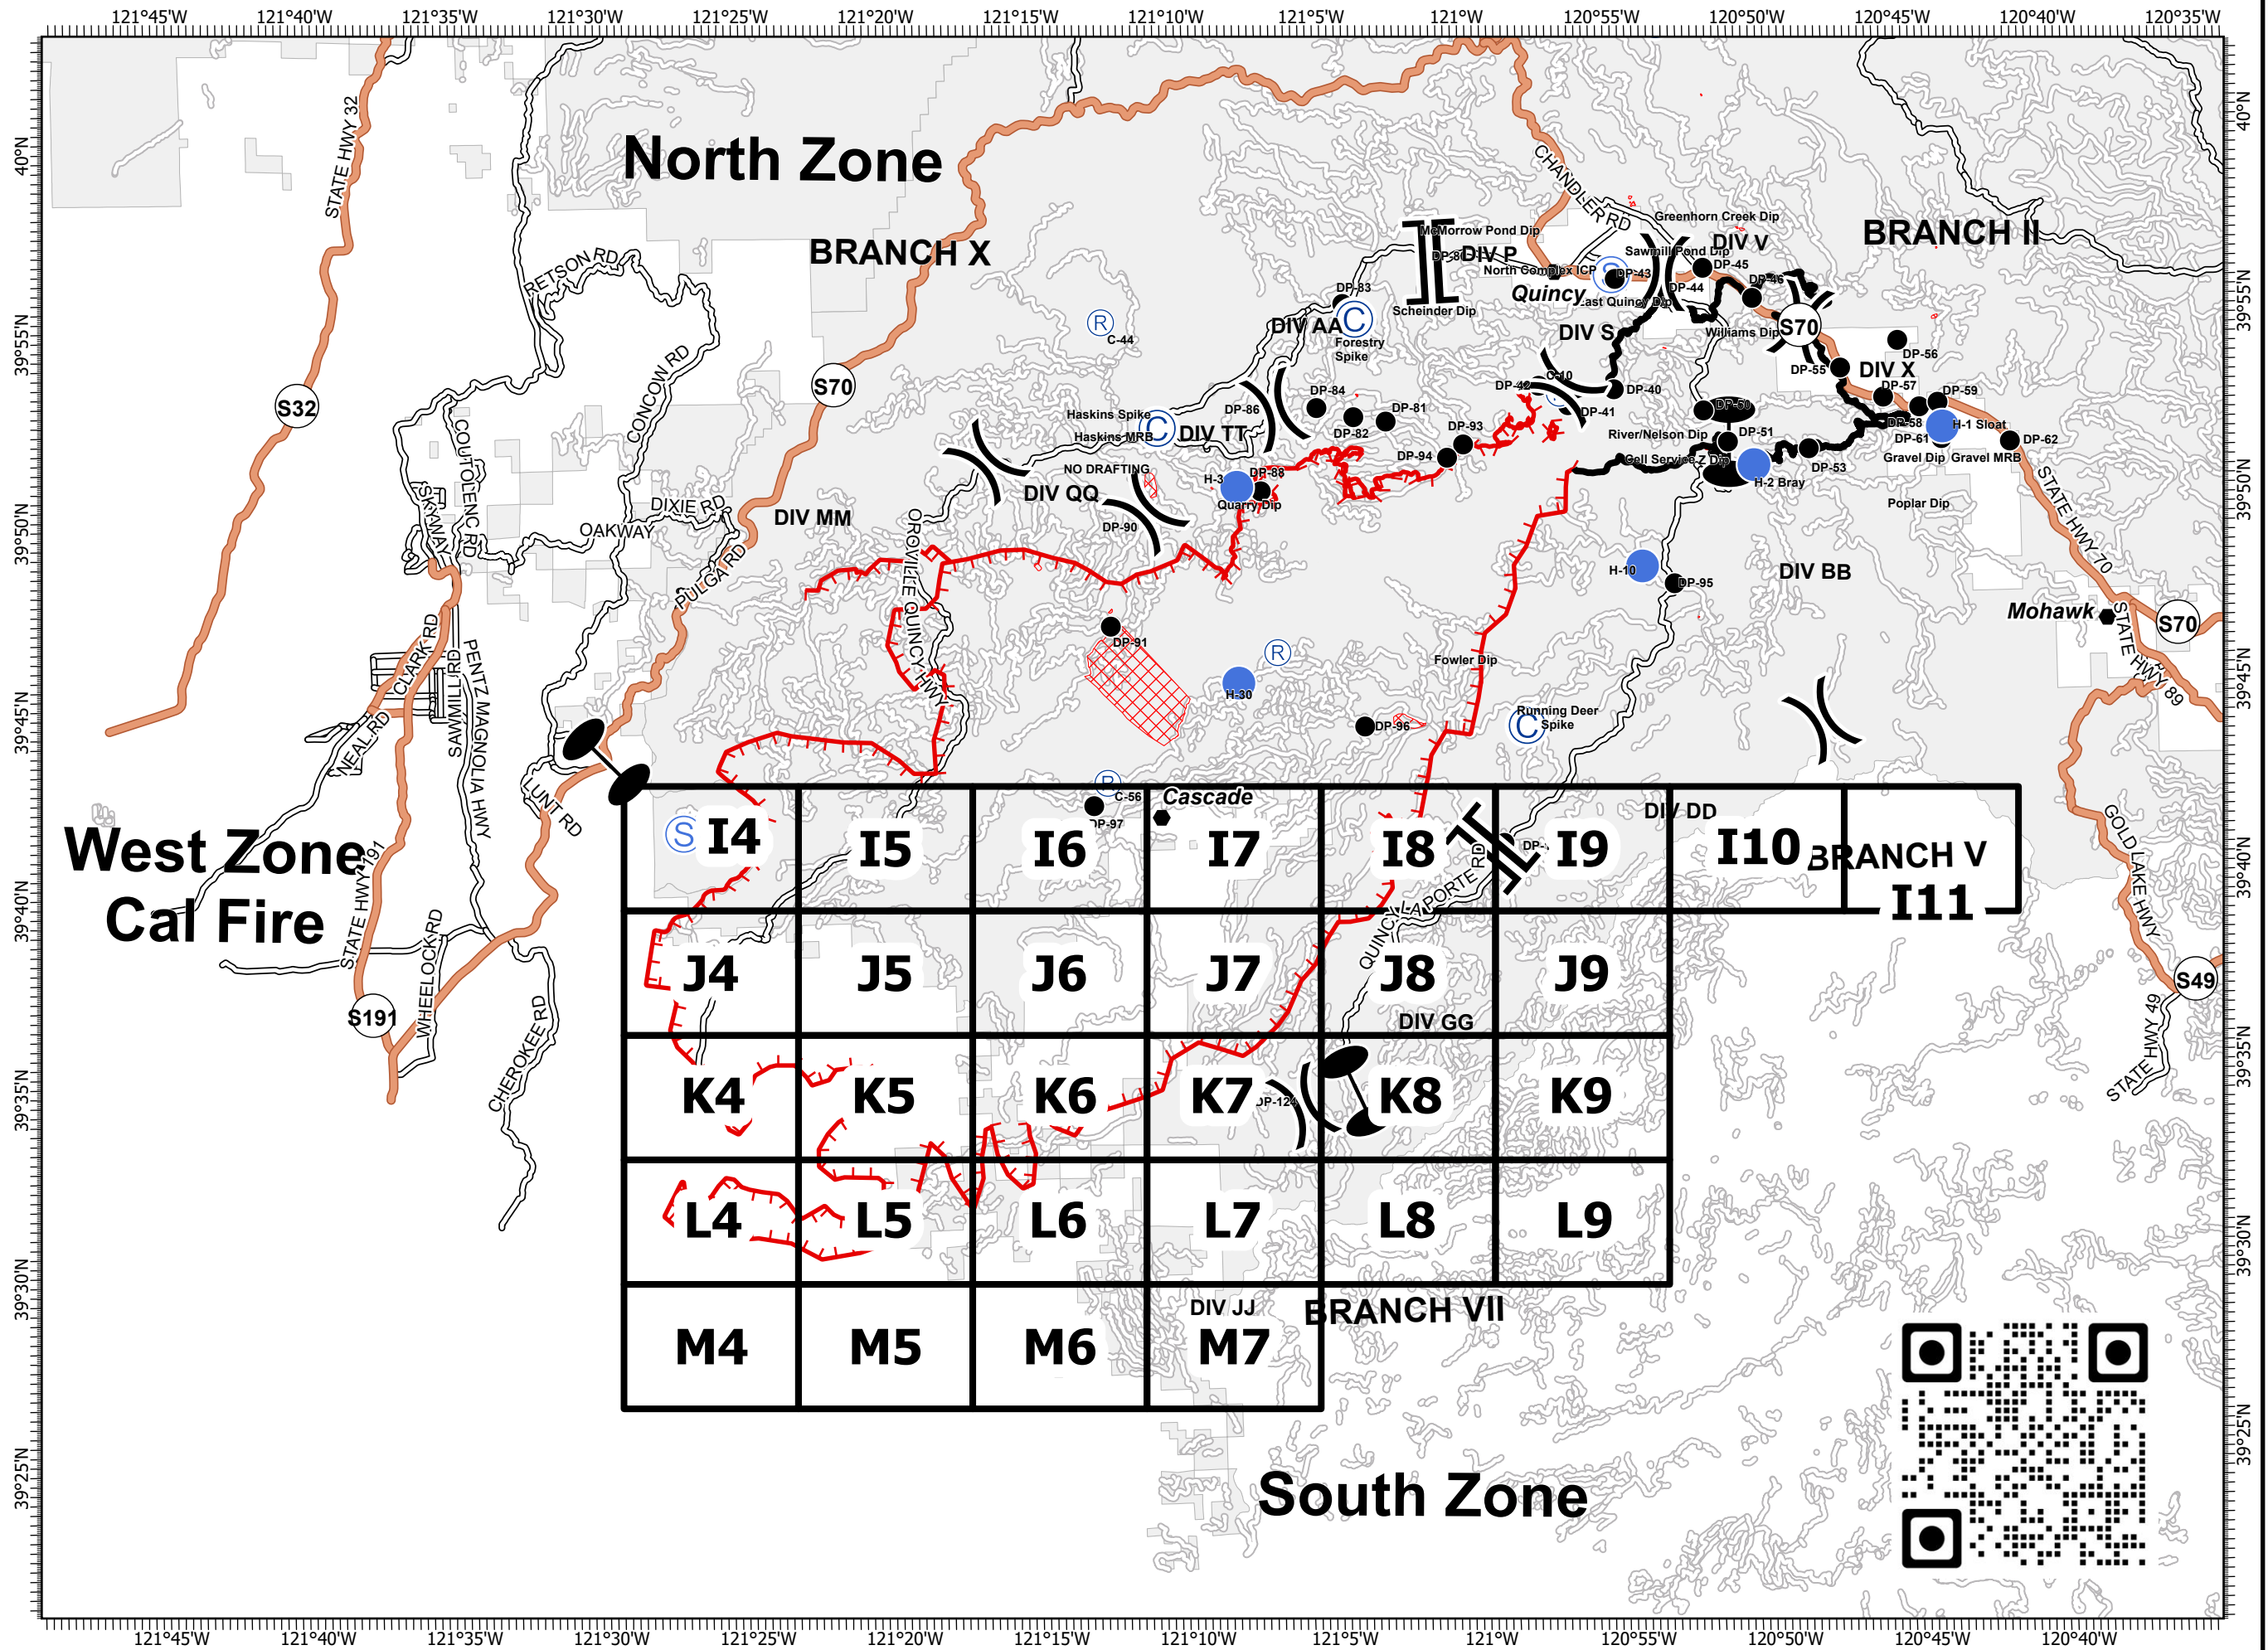

IAP Map Pack

North Complex
CA-PNF-001308
September 10, 2020
South Zone Index

- © Camp
- Drop Point
- Helispot
- Ⓡ Repeater
- Ⓢ Staging Area
- Zone Break
- ⌋ Division Break
- ⌋ Branch Break
- Uncontrolled Fire Edge
- Contained Line
- ⊠ Mandatory Exclusion Areas

0 1 2 3 4 5
Miles

IAP Map Pack

North Complex
CA-PNF-001308
September 10, 2020
South Zone

Index Page: I4

- Cell Coverage
- Spot Fire
- Staging Area
- Uncontrolled Fire Edge
- Federal DPA
- State DPA

NORTH ZONE BRANCH X