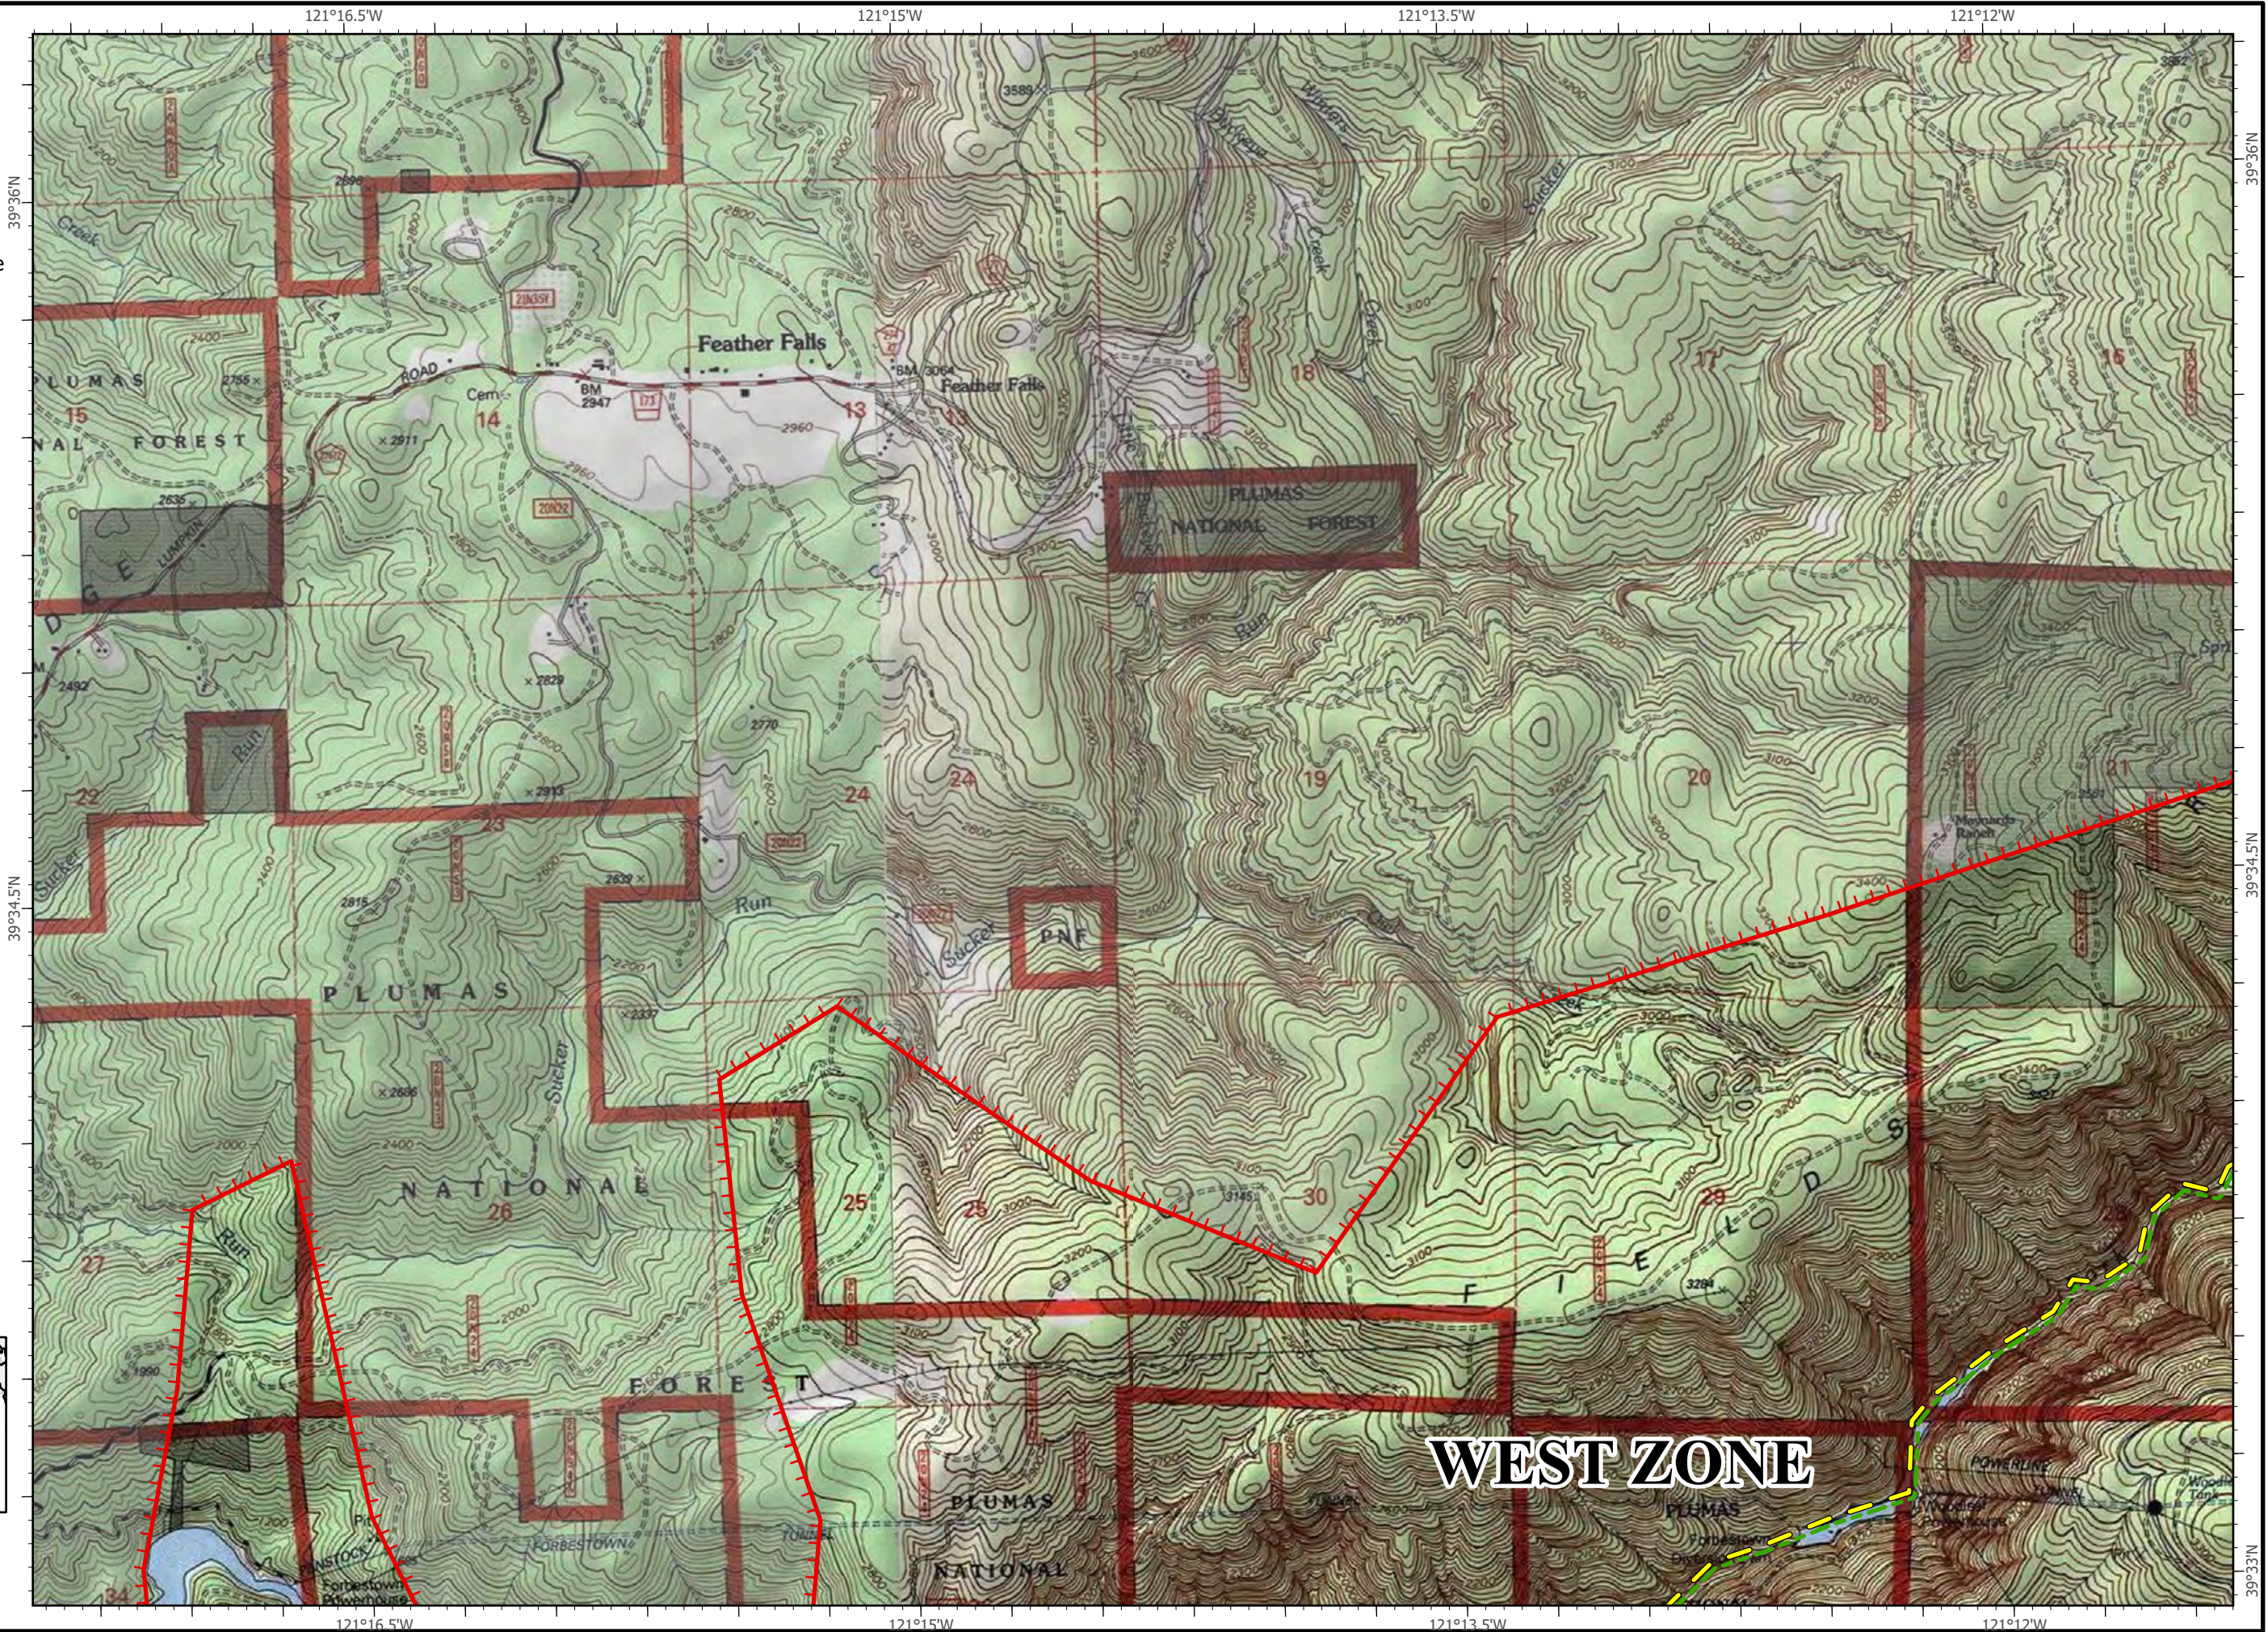

IAP Map Pack

North Complex
CA-PNF-001308
September 10, 2020
South Zone
Index Page: K6

- Uncontrolled Fire Edge
- Federal DPA
- State DPA