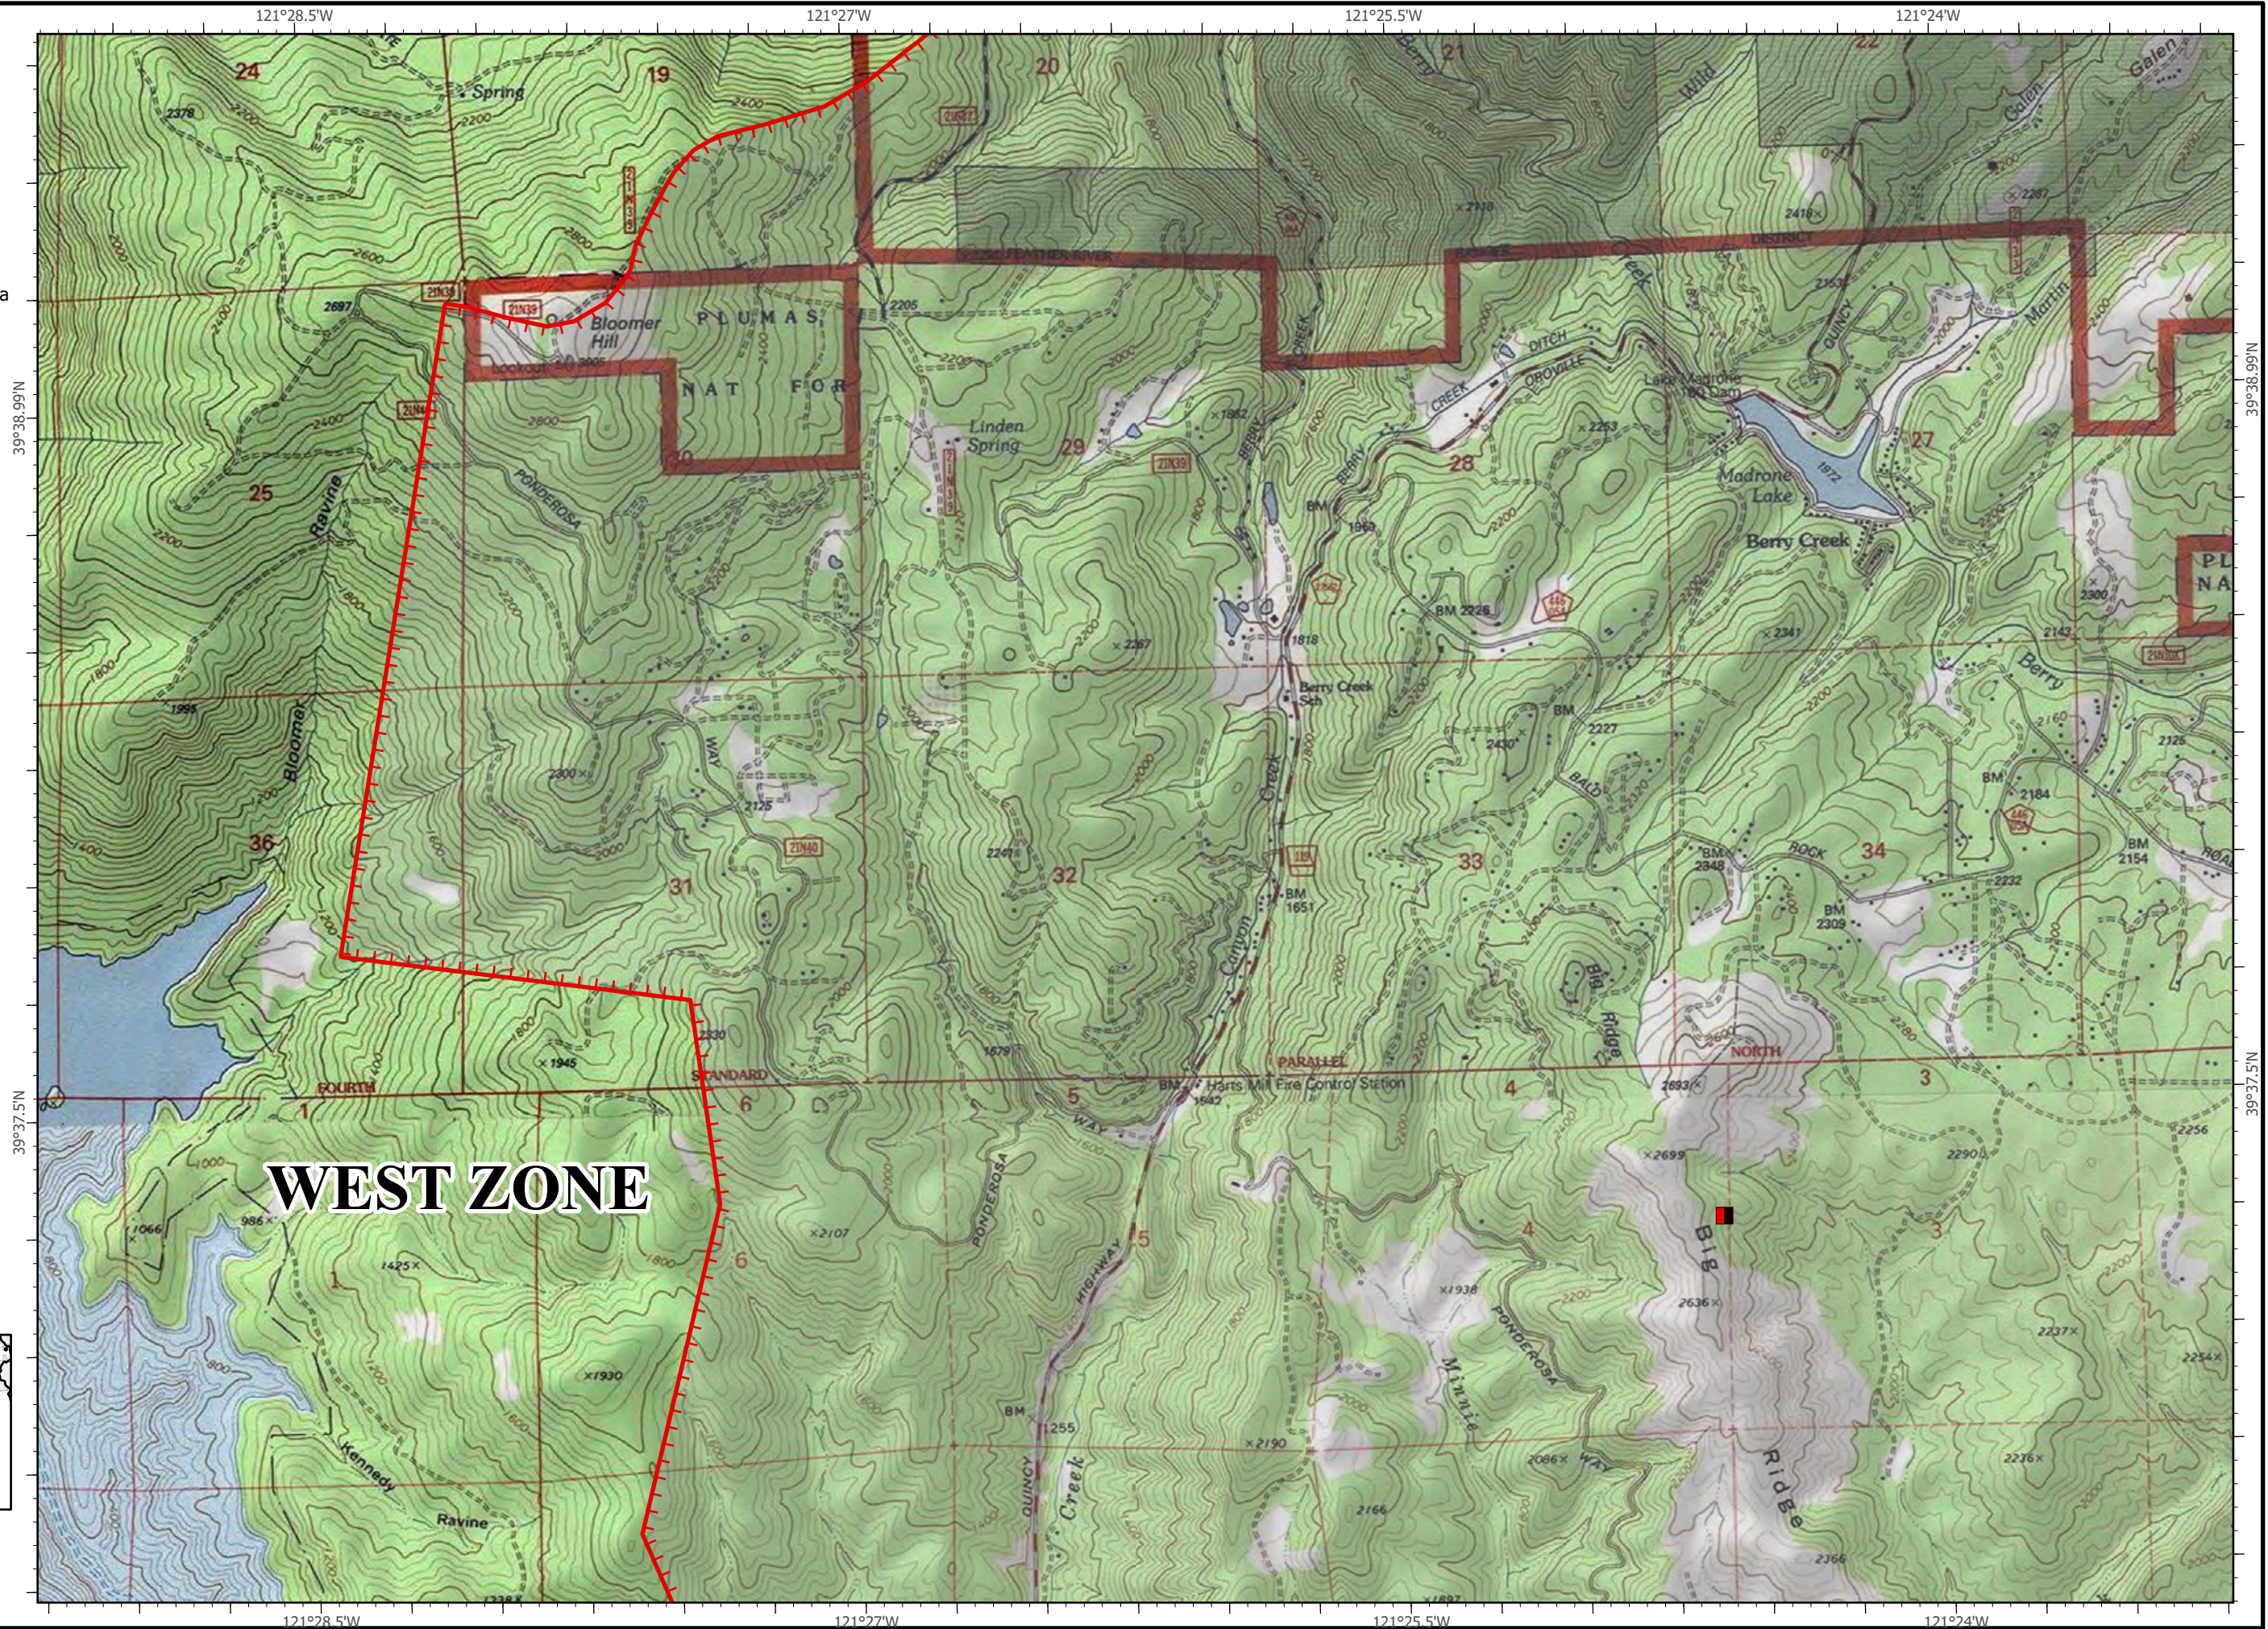

North Complex
CA-PNF-001308
September 10, 2020
South Zone
Index Page: J4

-  Uncontrolled Fire Edge
-  Mandatory Exclusion Area
-  State DPA

WEST ZONE

IAP Map Pack

North Complex
CA-PNF-001308
September 10, 2020
South Zone