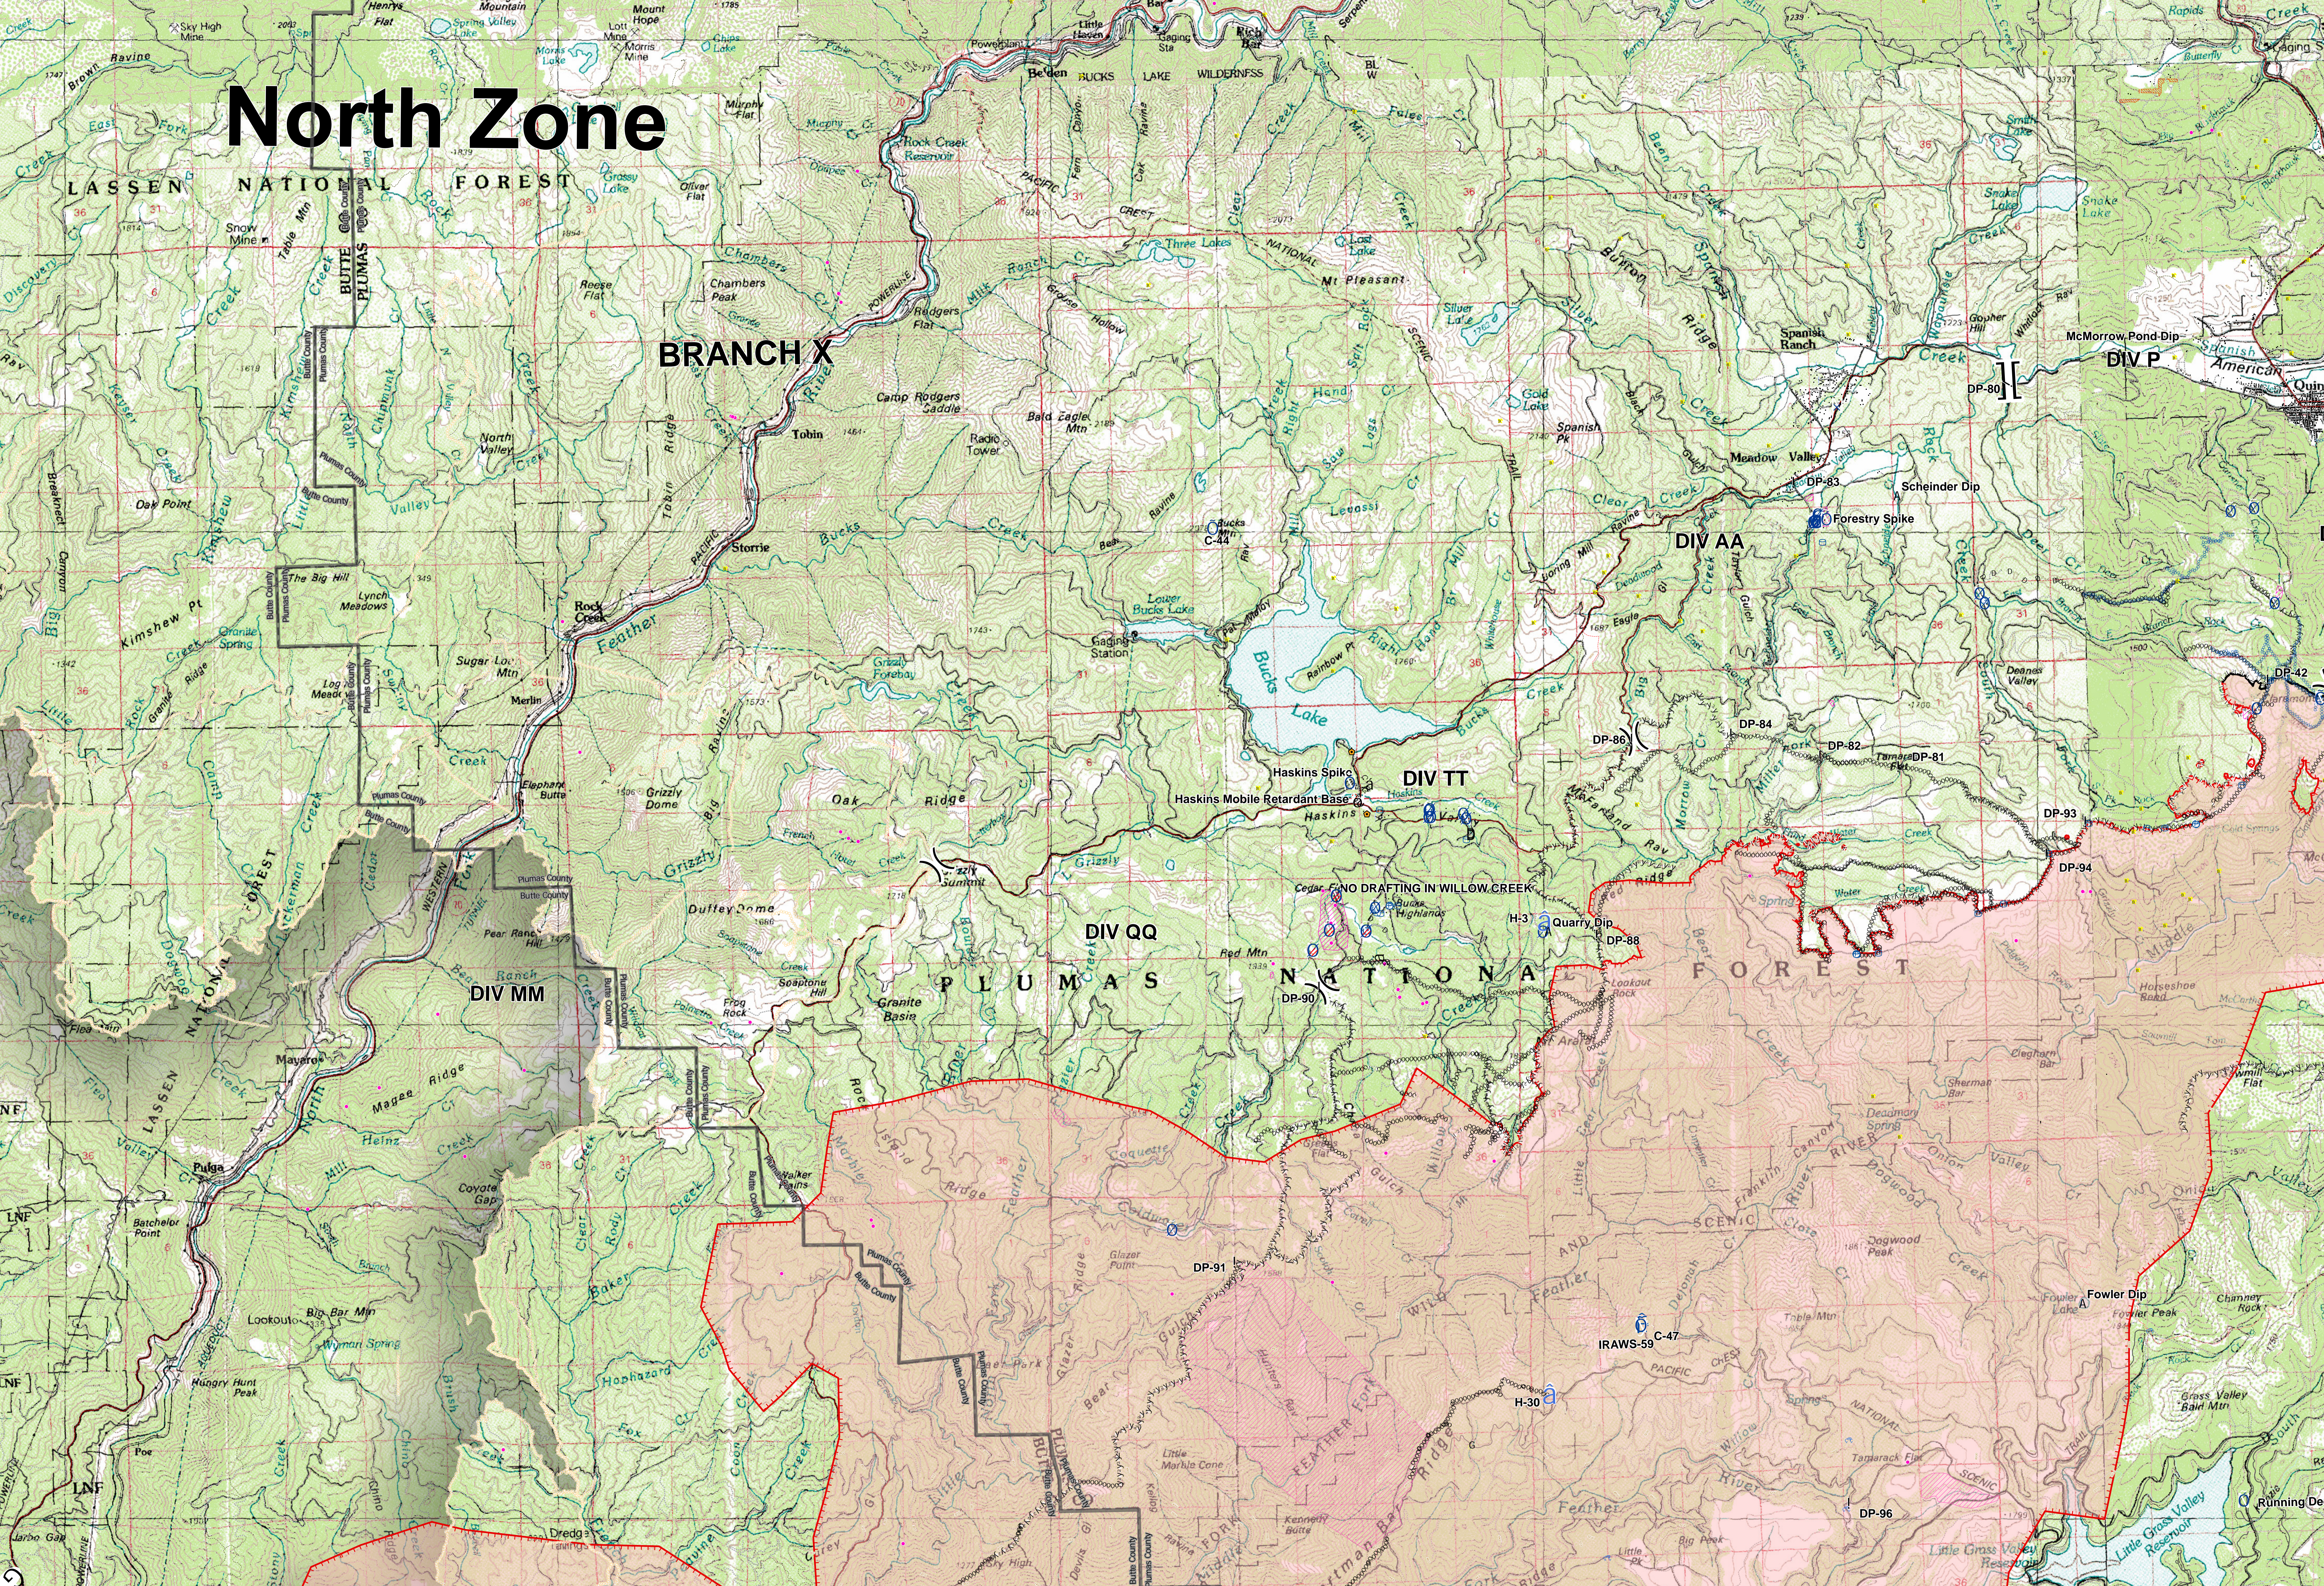

# North Zone

## BRANCH X

**Operations North Complex**  
 BRANCH X  
 September 10, 2020

- Branch Break
- Division Break
- Camp
- Drop Point
- Helispot
- Dip Site
- Retardant/Mat Pit
- Water Source
- Restricted Water Source
- Repeater
- Call Service
- Closure
- Fire Station
- Gate
- Hazard
- Mobile Weather Unit
- Water Development or Draft Site
- SPI Fuelbreak
- Zone Break
- Pump
- Other Property
- Water Tank
- SPI Gate
- Mandatory Exclusion Area
- Mine
- Structure
- Dozer Lines - 2019 Camp Fire
- Dozer Lines - 2020 Hog Fire
- Dozer Lines - 2018 Rowe Fire
- Dozer Lines - 2017 Minerva Fire
- Dozer Lines - 2016 Willard Fire
- Dozer Lines - 2008 Cold Fire
- Dozer Lines - 2007 Moonlight Fire
- Uncontrolled Fire Edge
- Contained Line
- Completed Dozer Line
- Completed Hand Line
- Road as Completed Line
- Access or Improved Road
- Proposed Dozer Line
- Mandatory Exclusion Area
- Historic Fire (1990-2019, 100+ acres)
- Proclaimed Forest