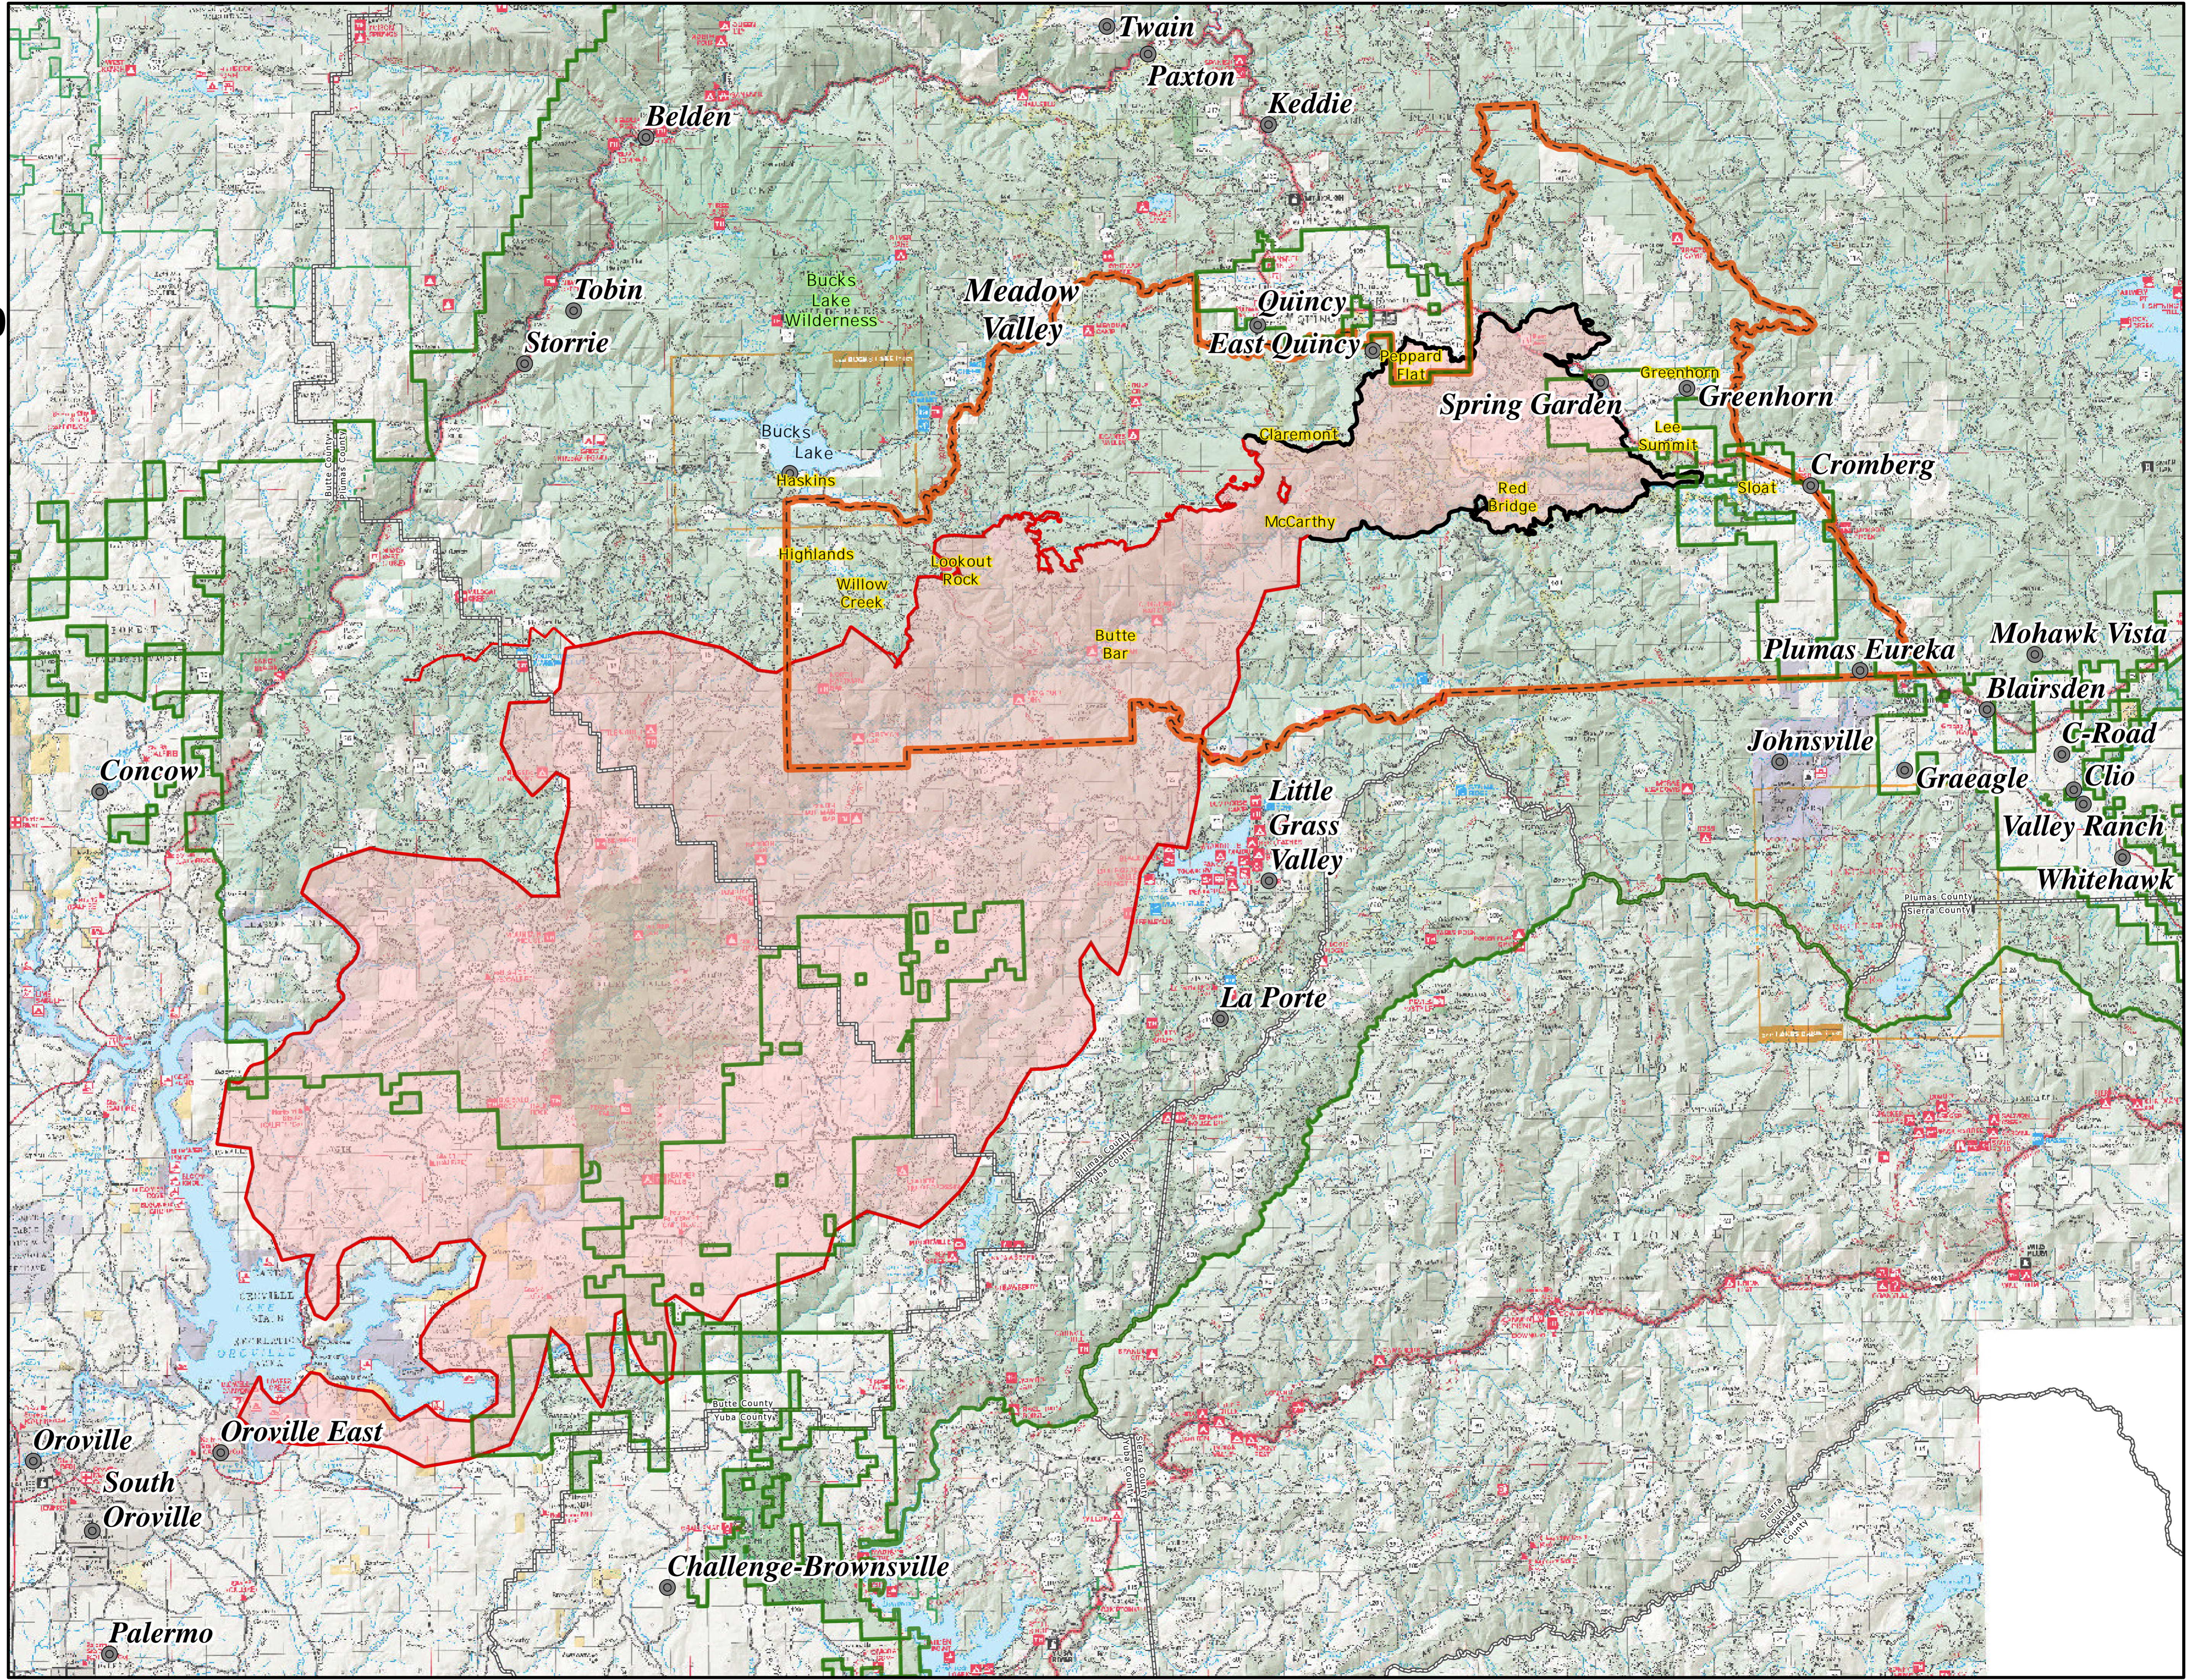

North Complex CA-PNF-001308

Claremont & Bear Fires

September 10, 2020 Public Information Map

- Uncontrolled Fire Edge
- Contained Fire Edge
- Wildfire Daily Fire Perimeter
- Plumas National Forest Boundary
- Forest Order Closure

All Plumas National Forest roads, trails and campgrounds within the forest order closure area are temporarily closed to the public.

0 1/2 1 2 Miles