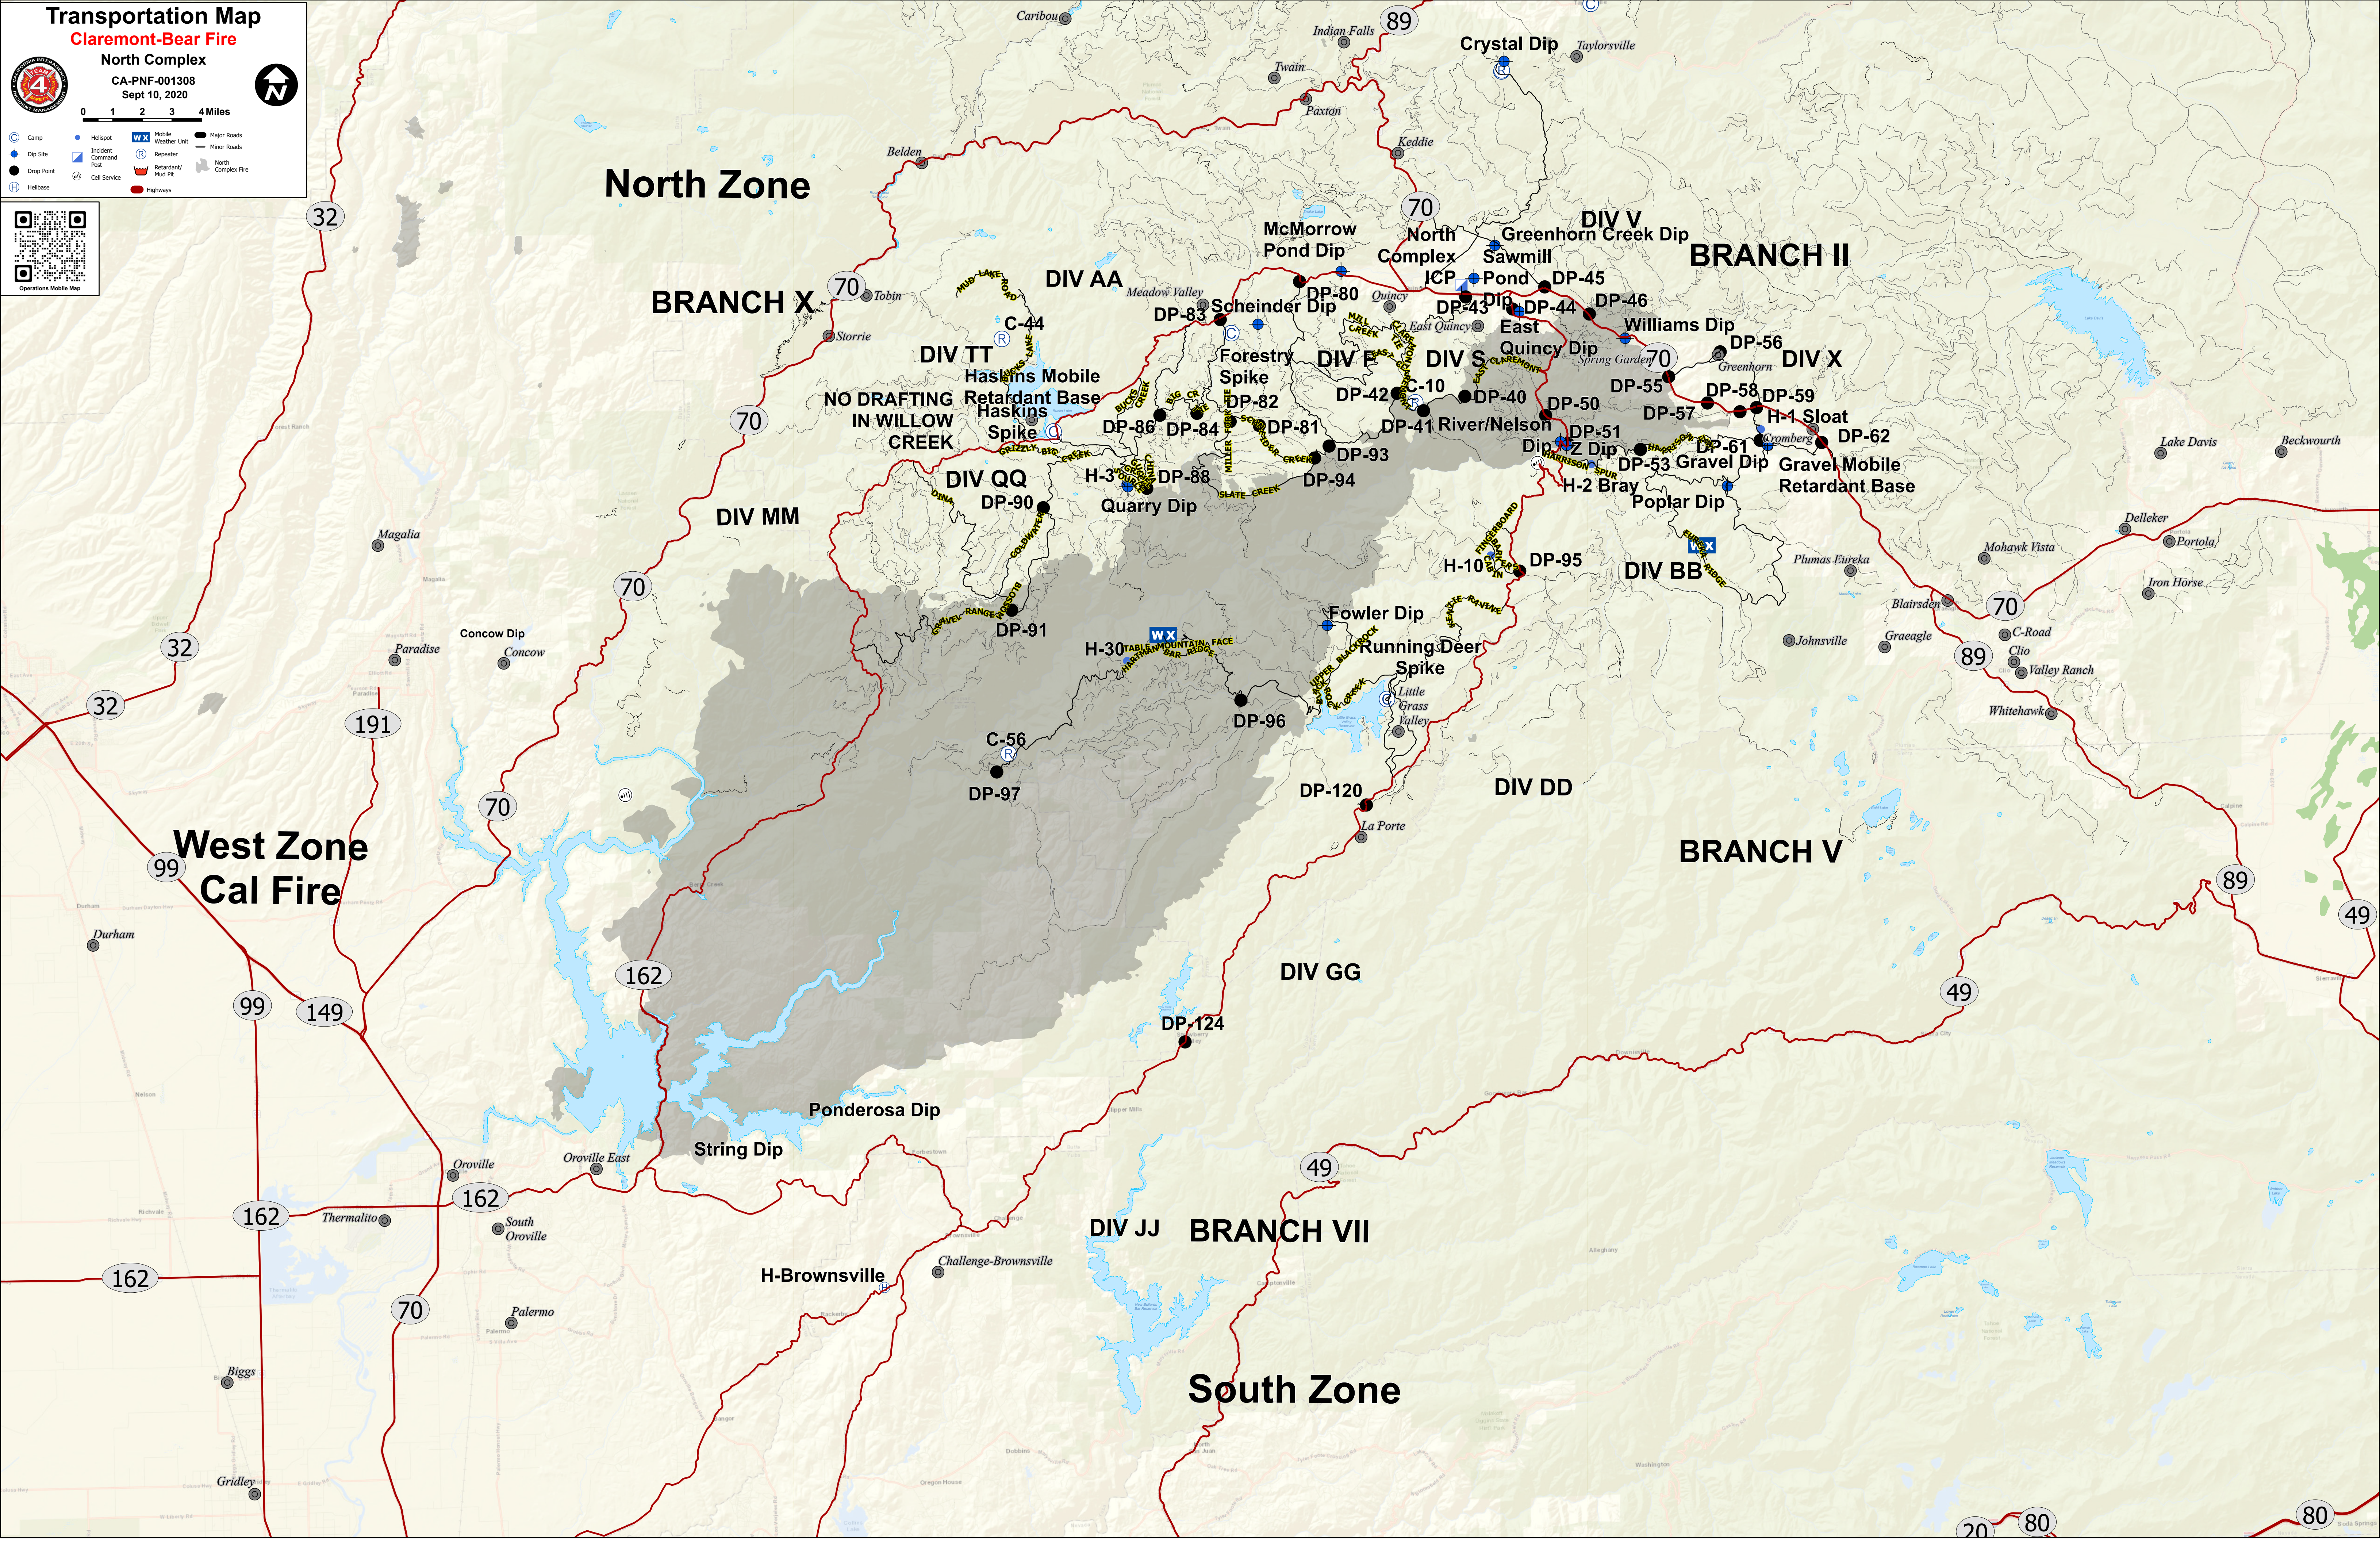

Transportation Map
Claremont-Bear Fire
North Complex
 CA-PNF-001308
 Sept 10, 2020

0 1 2 3 4 Miles

Camp
 Dip Site
 Drop Point
 Helibase
 Helispot
 Incident Command Post
 Cell Service
 Mobile Weather Unit
 Repeater
 Retardant/Mud Pit
 Major Roads
 Minor Roads
 North Complex Fire

Operations Mobile Map

North Zone

BRANCH X

BRANCH II

West Zone
Cal Fire

BRANCH V

South Zone

BRANCH VII