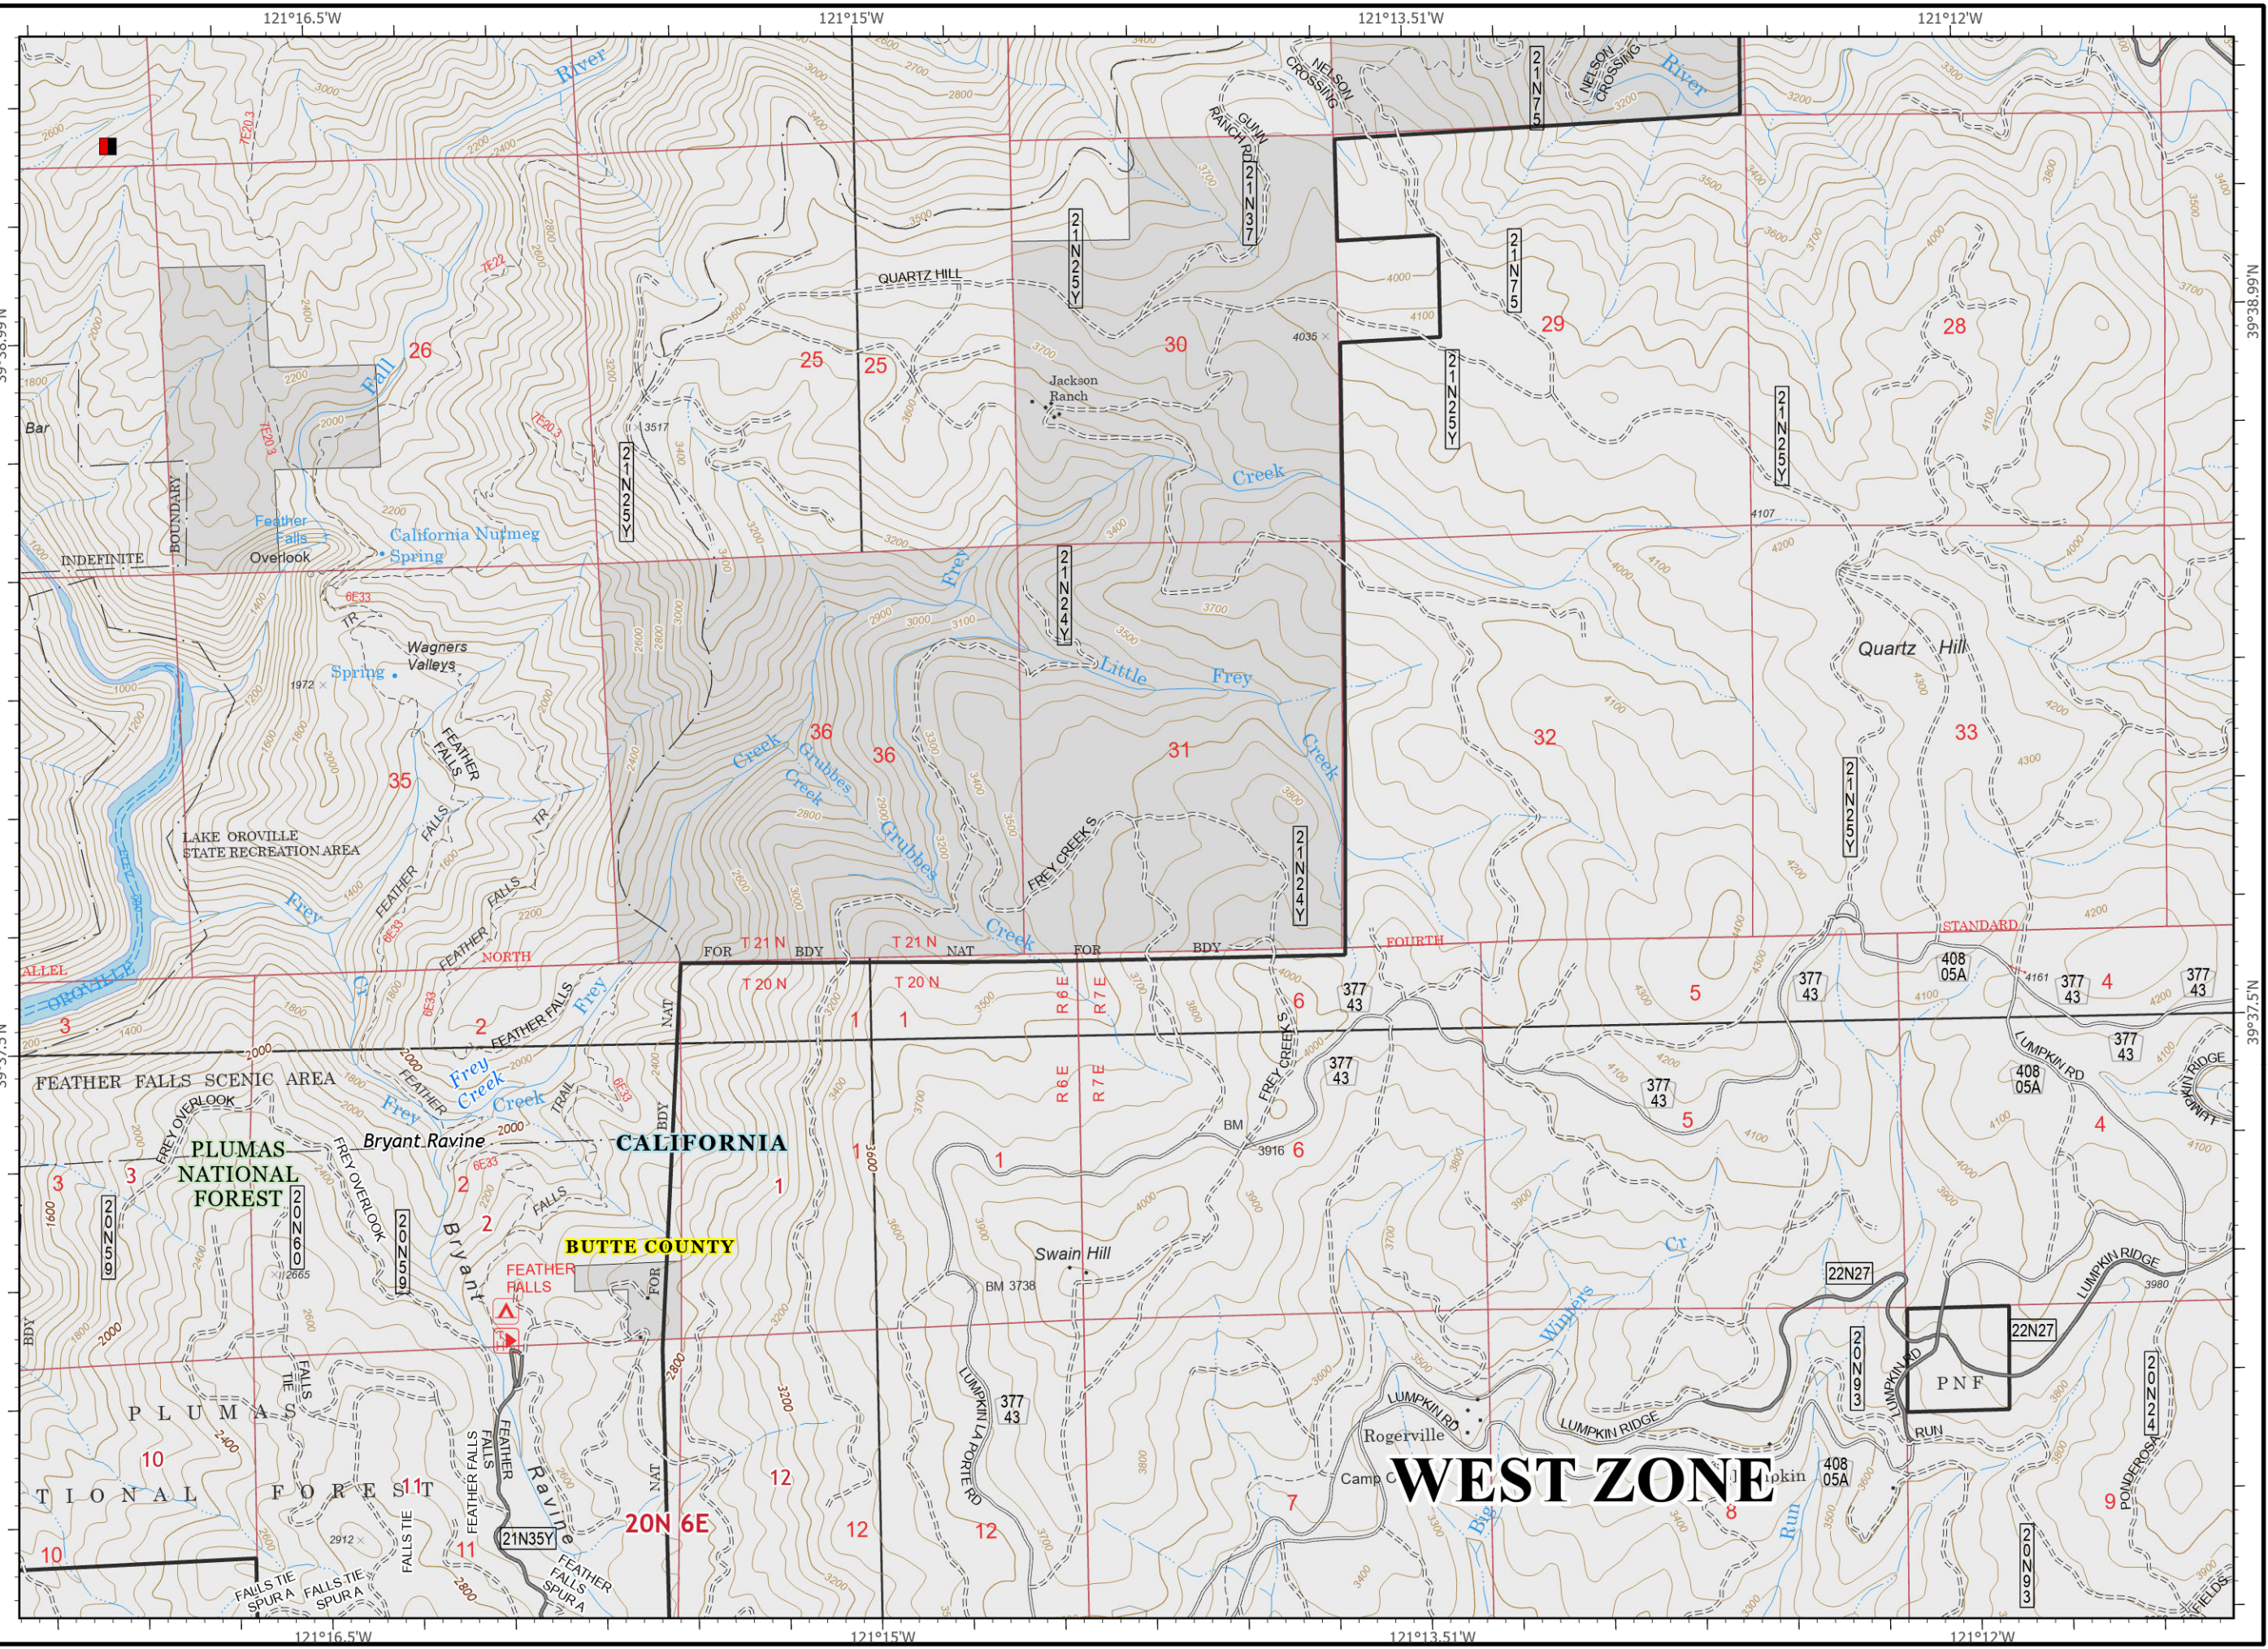

IAP Map Pack

North Complex
CA-PNF-001308
September 12, 2020
South Zone
Index Page: J6

- Uncontrolled Fire Edge
- Mandatory Exclusion Area

Cascades										
I4	I5	I6	I7	I8	I9	I10				
J4	J5	J6	J7	J8	J9					
K4	K5	K6	K7	K8	K9					
L4	L5	L6	L7	L8	L9					
M4	M5	M6	M7