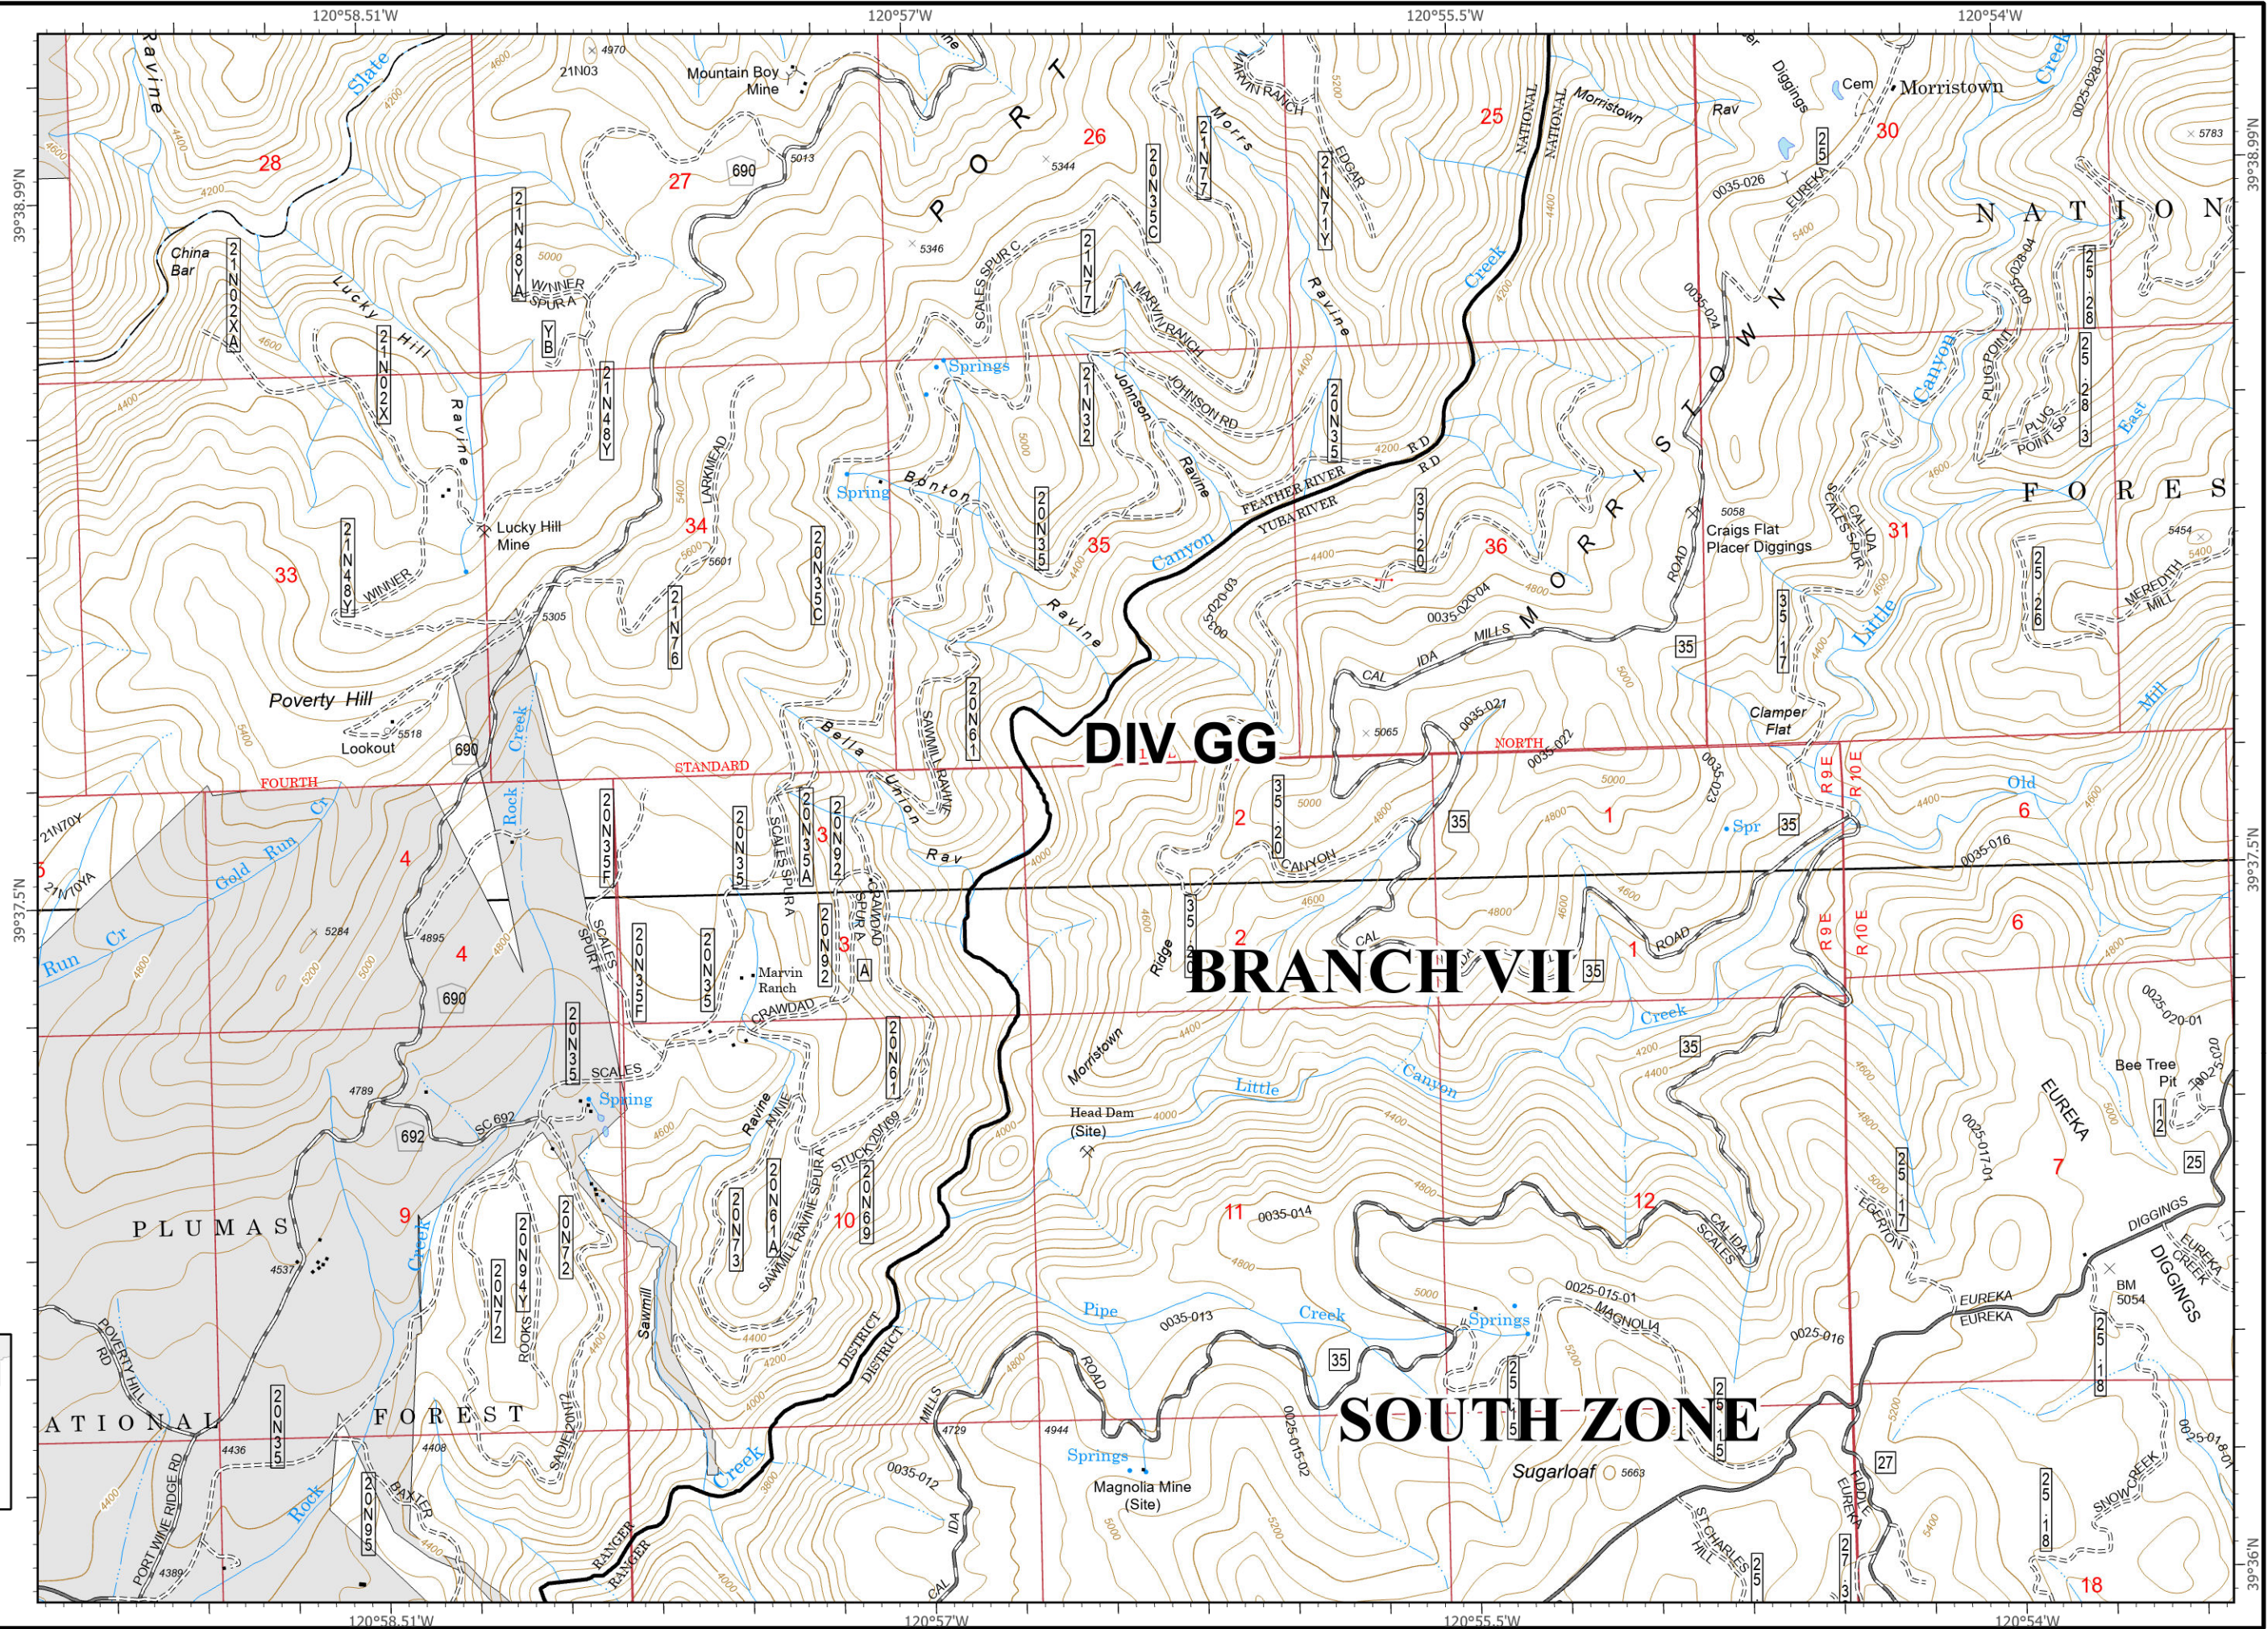

IAP Map Pack

North Complex
CA-PNF-001308
September 12, 2020
South Zone
Index Page: J9

Cascades									
I4	I5	I6	I7	I8	I9	I10	I11	I12	I13
J4	J5	J6	J7	J8	J9	J10	J11	J12	J13
K4	K5	K6	K7	K8	K9	K10	K11	K12	K13
L4	L5	L6	L7	L8	L9	L10	L11	L12	L13
M4	M5	M6	M7	M8	M9	M10	M11	M12	M13