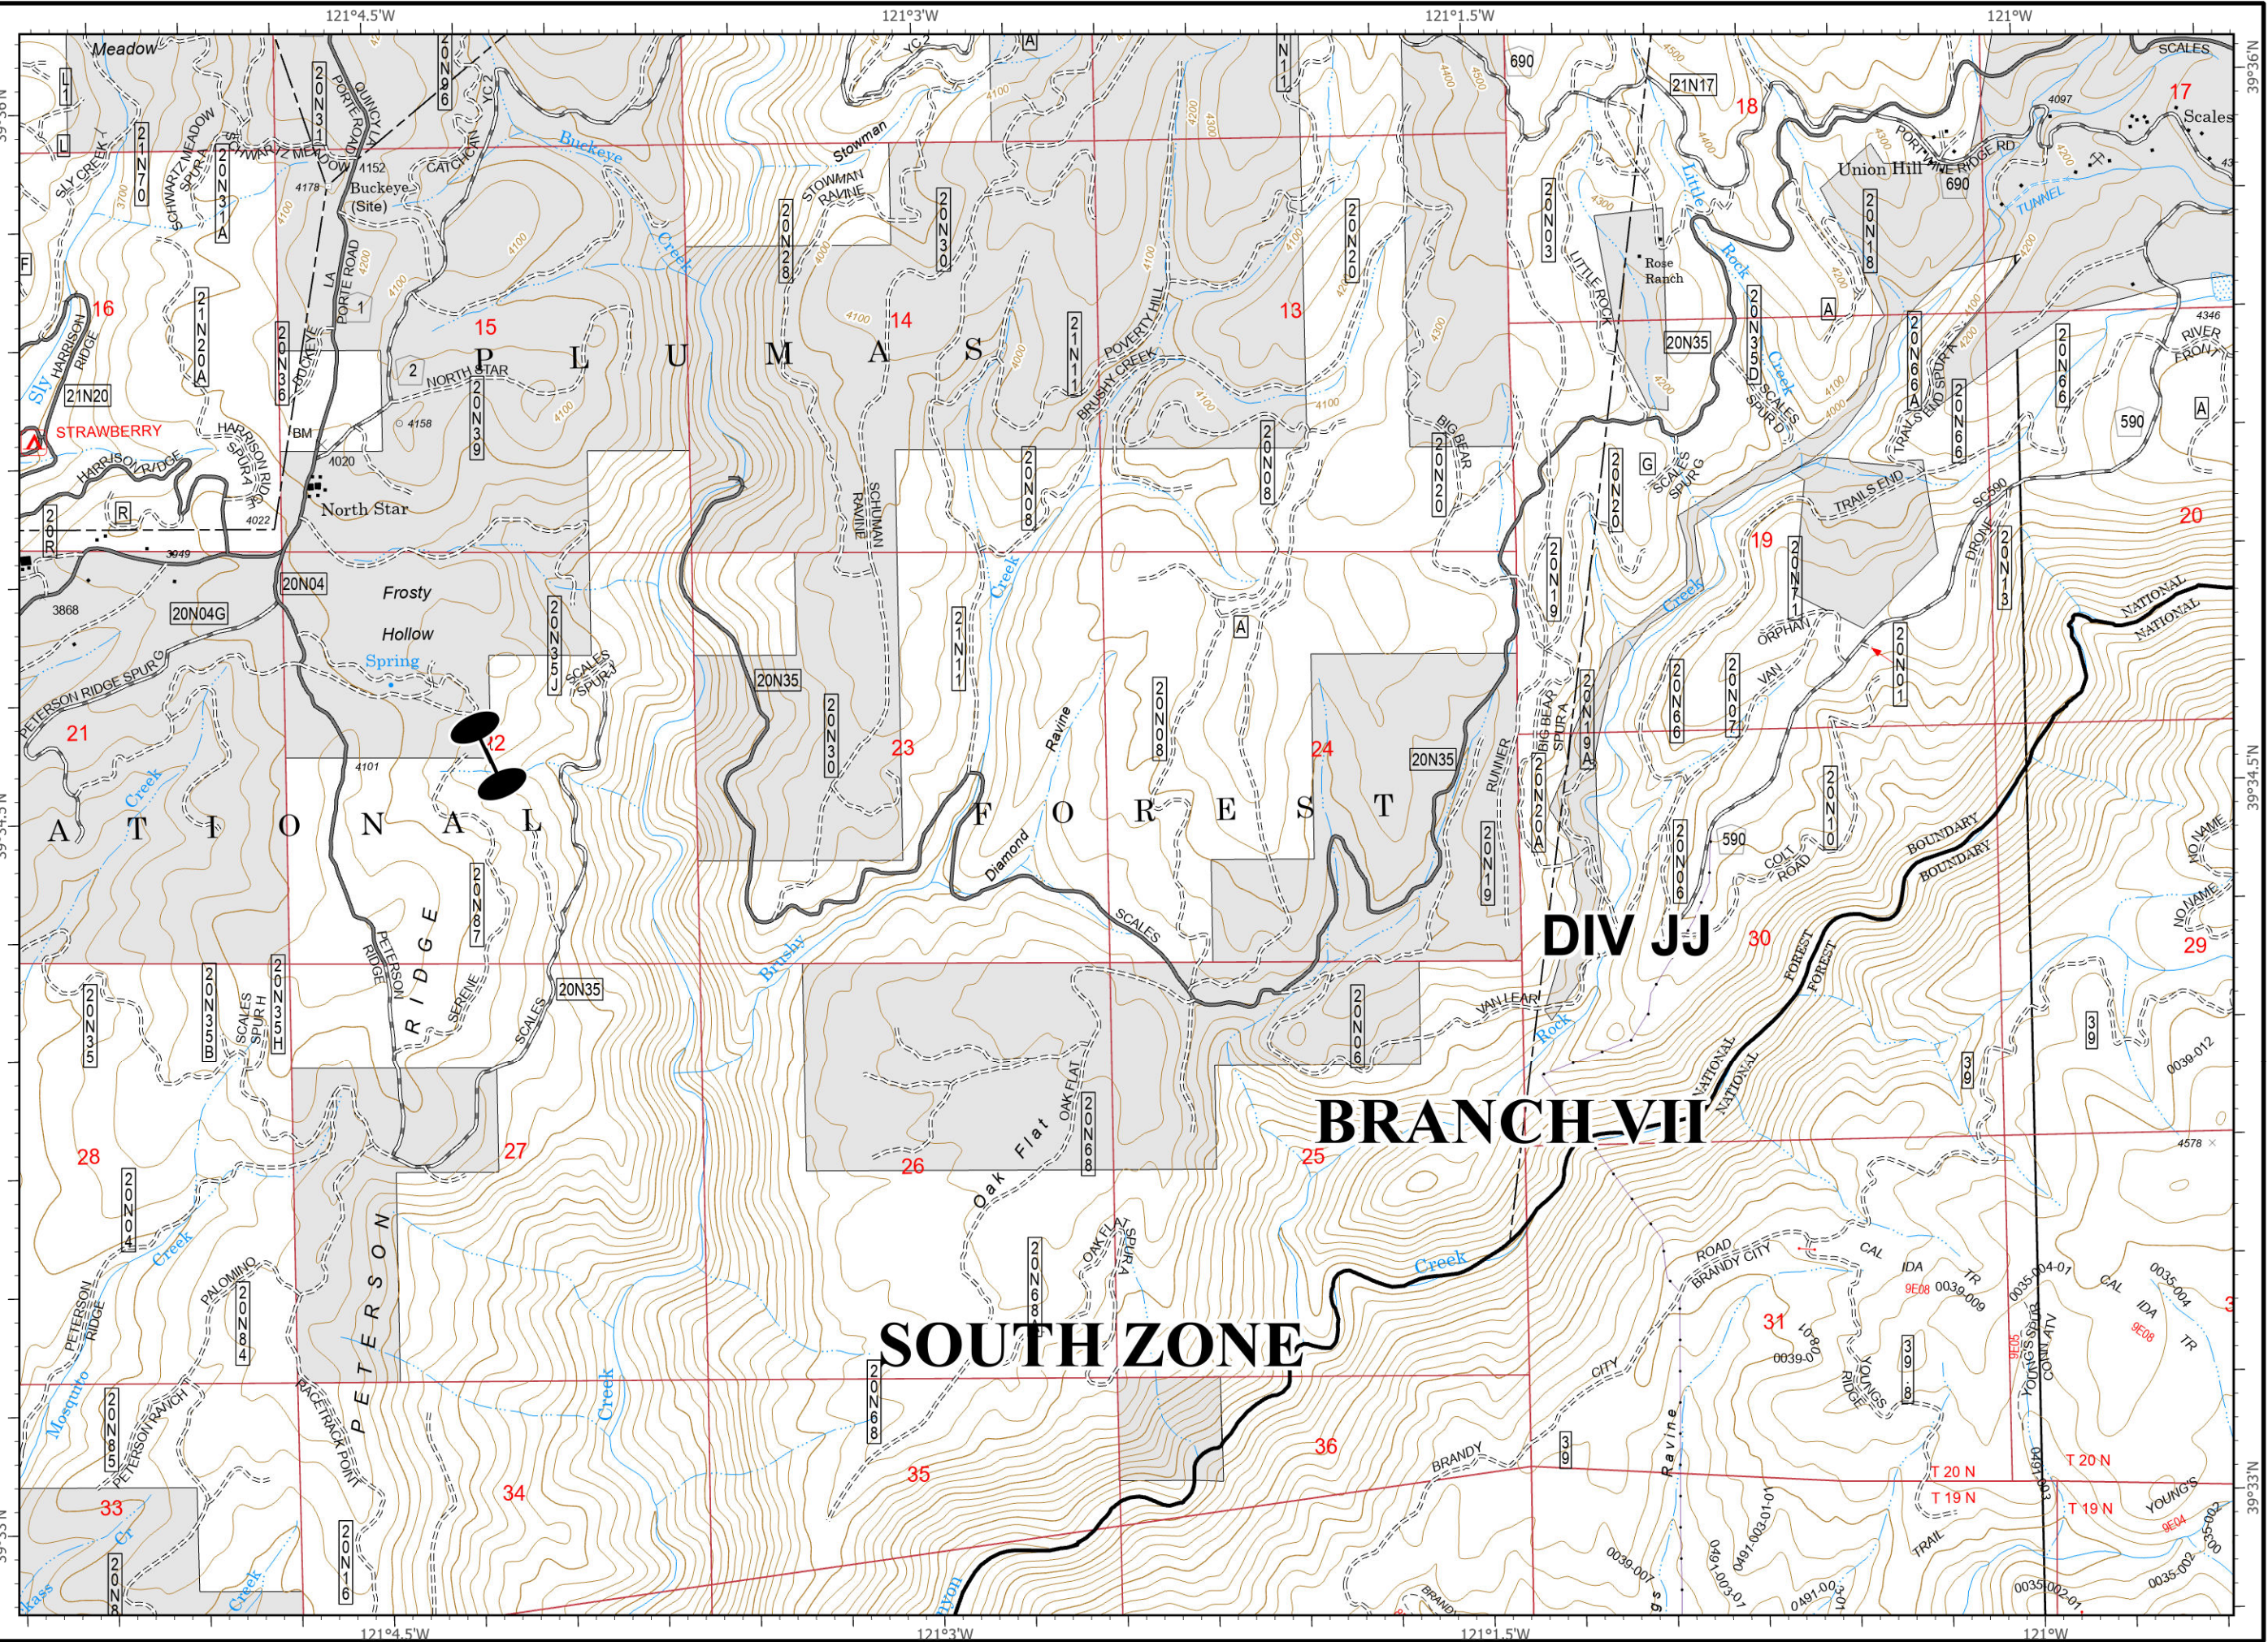

IAP Map Pack

North Complex
CA-PNF-001308
September 12, 2020
South Zone
Index Page: K8

Zone Break

I4	I5	I6	I7	I8	I9	I10
J4	J5	J6	J7	J8	J9	
K4	K5	K6	K7	K8	K9	
L4	L5	L6	L7	L8	L9	
M4	M5	M6	M7			

IAP Map Pack

North Complex
CA-PNF-001308
September 12, 2020
South Zone
Index Page: K9