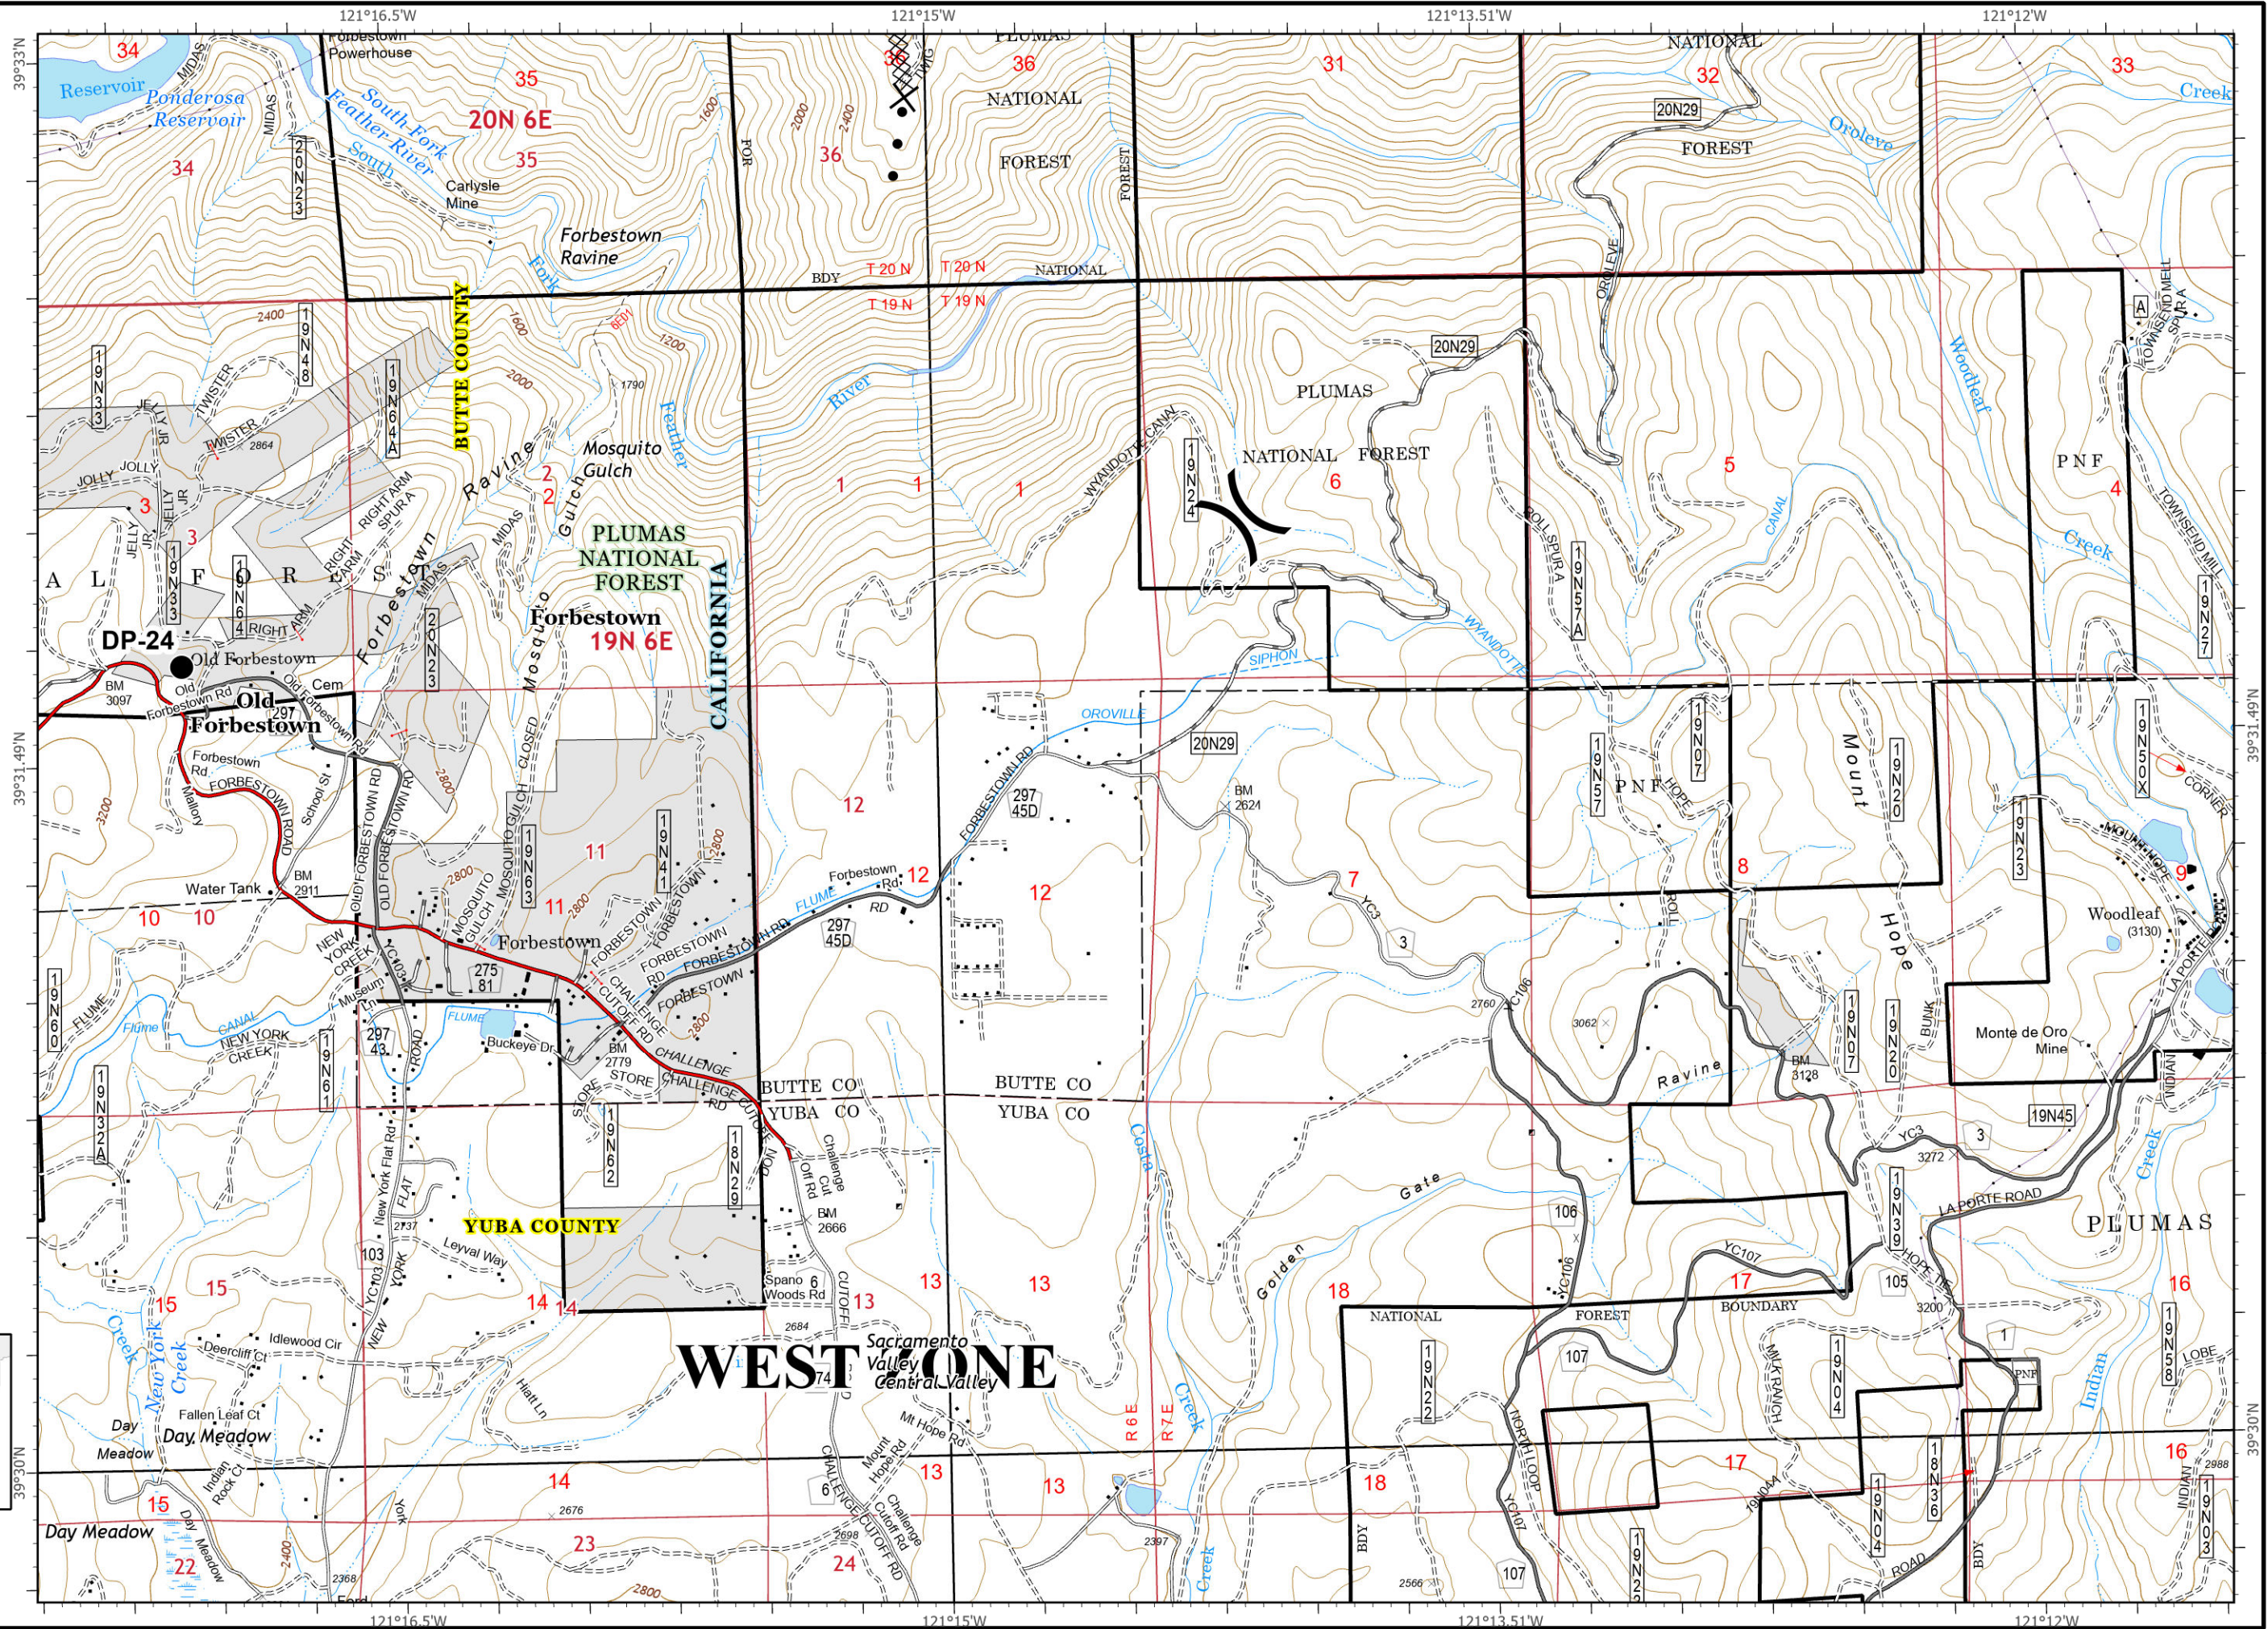

IAP Map Pack

North Complex
CA-PNF-001308
September 12, 2020
South Zone
Index Page: L6

- Drop Point
- ⎓ Division Break
- ⌘⌘ Completed Dozer Line
- ⌘• Proposed Dozer Line

Cascades										
I4	I5	I6	I7	I8	I9	I10				
J4	J5	J6	J7	J8	J9					
K4	K5	K6	K7	K8	K9					
L4	L5	L6	L7	L8	L9					
M4	M5	M6	M7