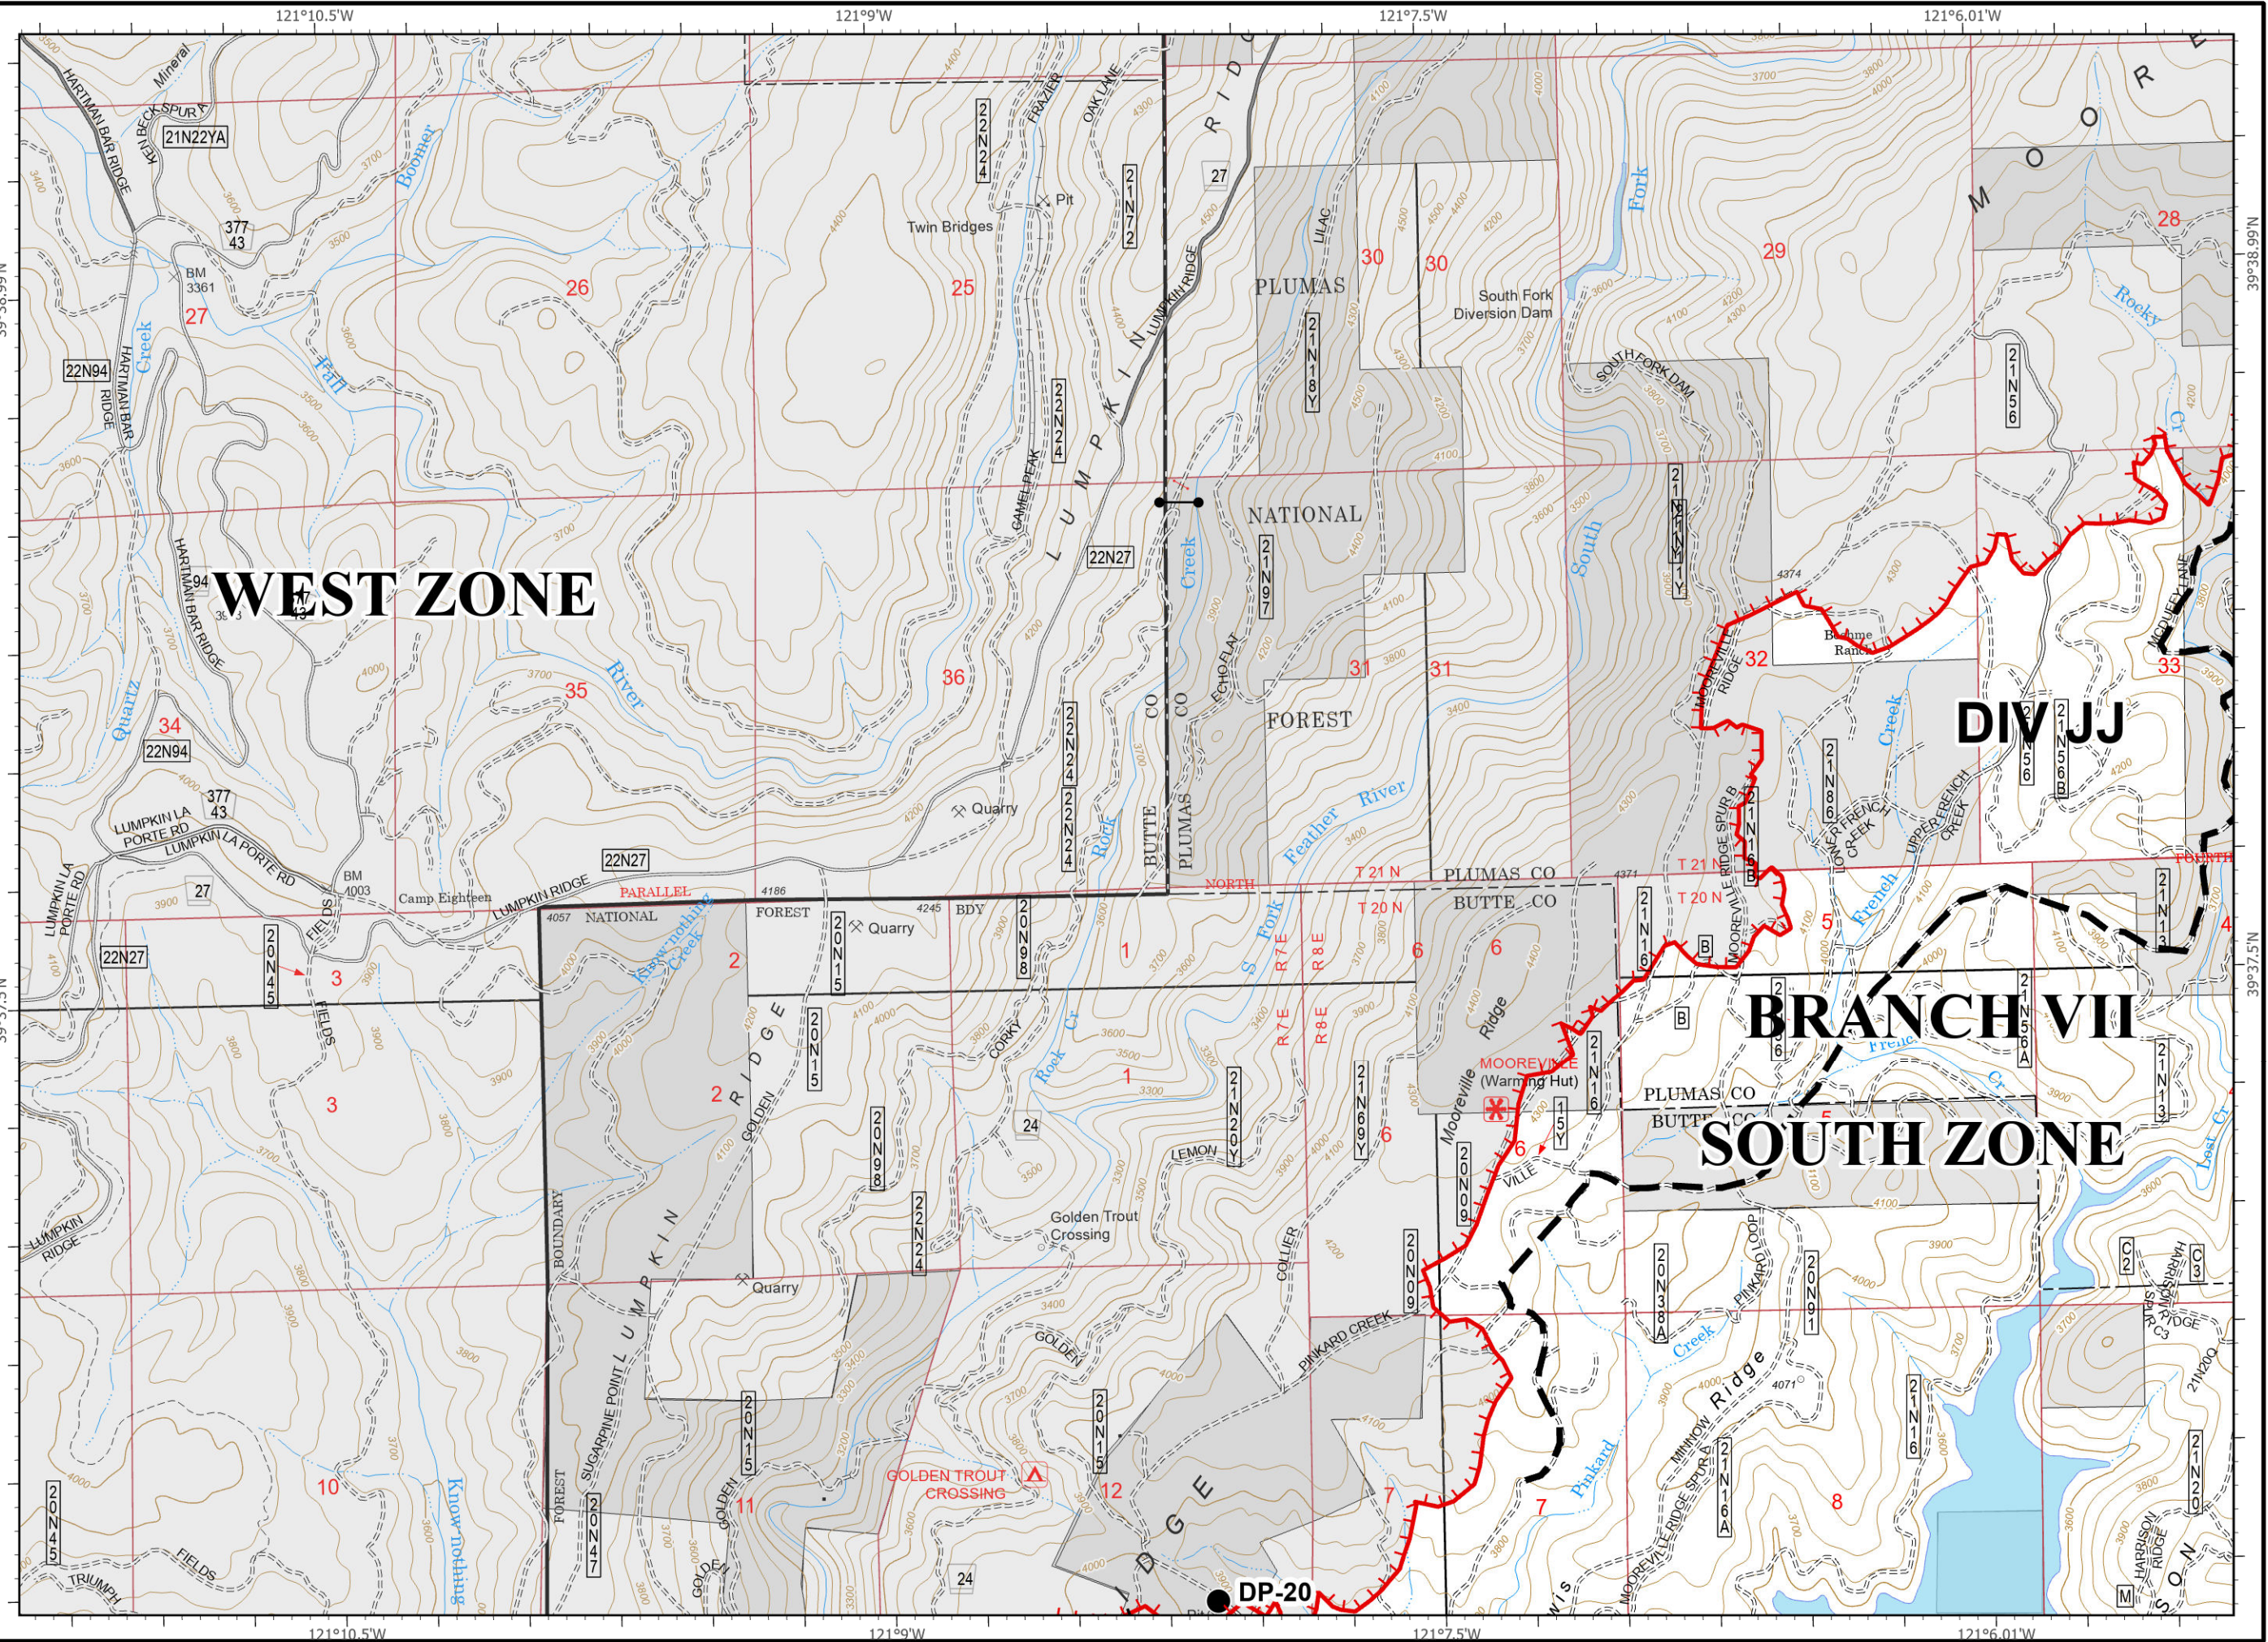

IAP Map Pack

North Complex
CA-PNF-001308
September 12, 2020
South Zone
Index Page: J7

- Drop Point
- ▬ Uncontrolled Fire Edge
- ✕ Proposed Dozer Line
- ▬ Planned Fire Line
- SPI Gate

Cascades									
I4	I5	I6	I7	I8	I9	I10	I11	I12	I13
J4	J5	J6	J7	J8	J9	J10	J11	J12	J13
K4	K5	K6	K7	K8	K9	K10	K11	K12	K13
L4	L5	L6	L7	L8	L9	L10	L11	L12	L13
M4	M5	M6	M7	M8	M9	M10	M11	M12	M13