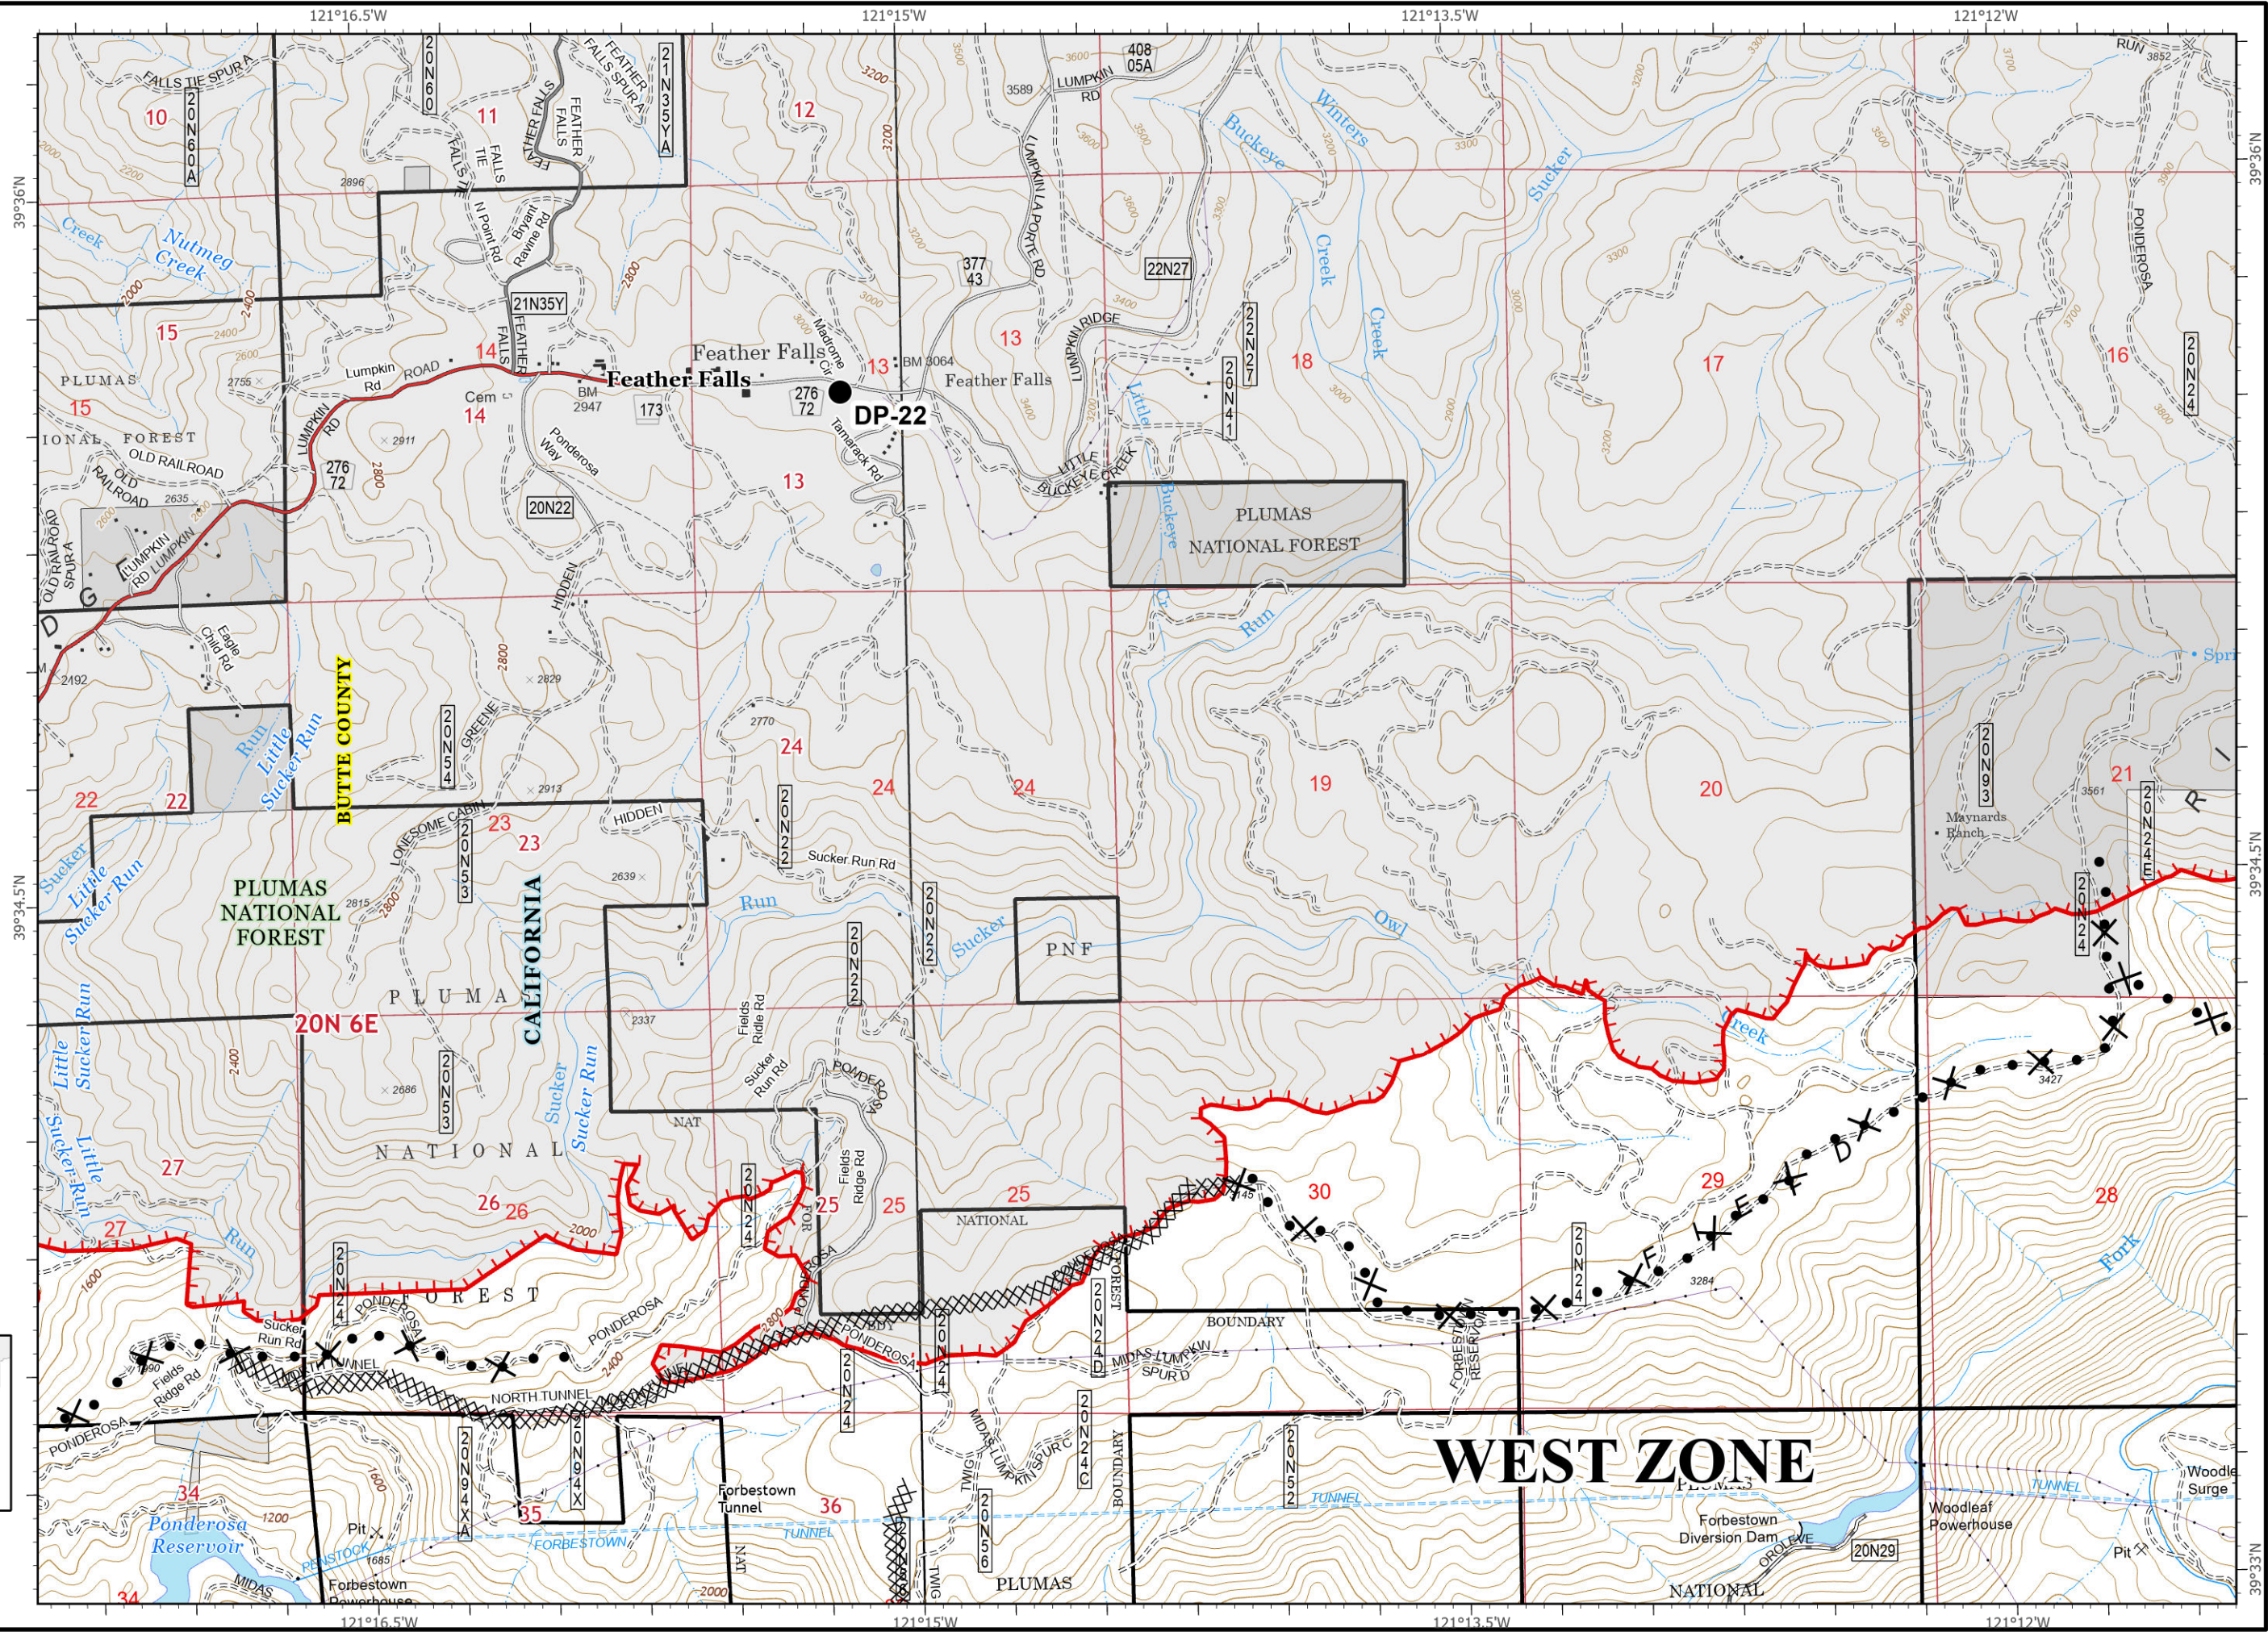

IAP Map Pack

North Complex
CA-PNF-001308
September 12, 2020
South Zone

Index Page: K6

- Drop Point
- Uncontrolled Fire Edge
- ×× Completed Dozer Line
- ×• Proposed Dozer Line

I4	I5	I6	I7	I8	I9	I10
J4	J5	J6	J7	J8	J9	J9
K4	K5	K6	K7	K8	K9	K9
L4	L5	L6	L7	L8	L9	L9
M4	M5	M6	M7			