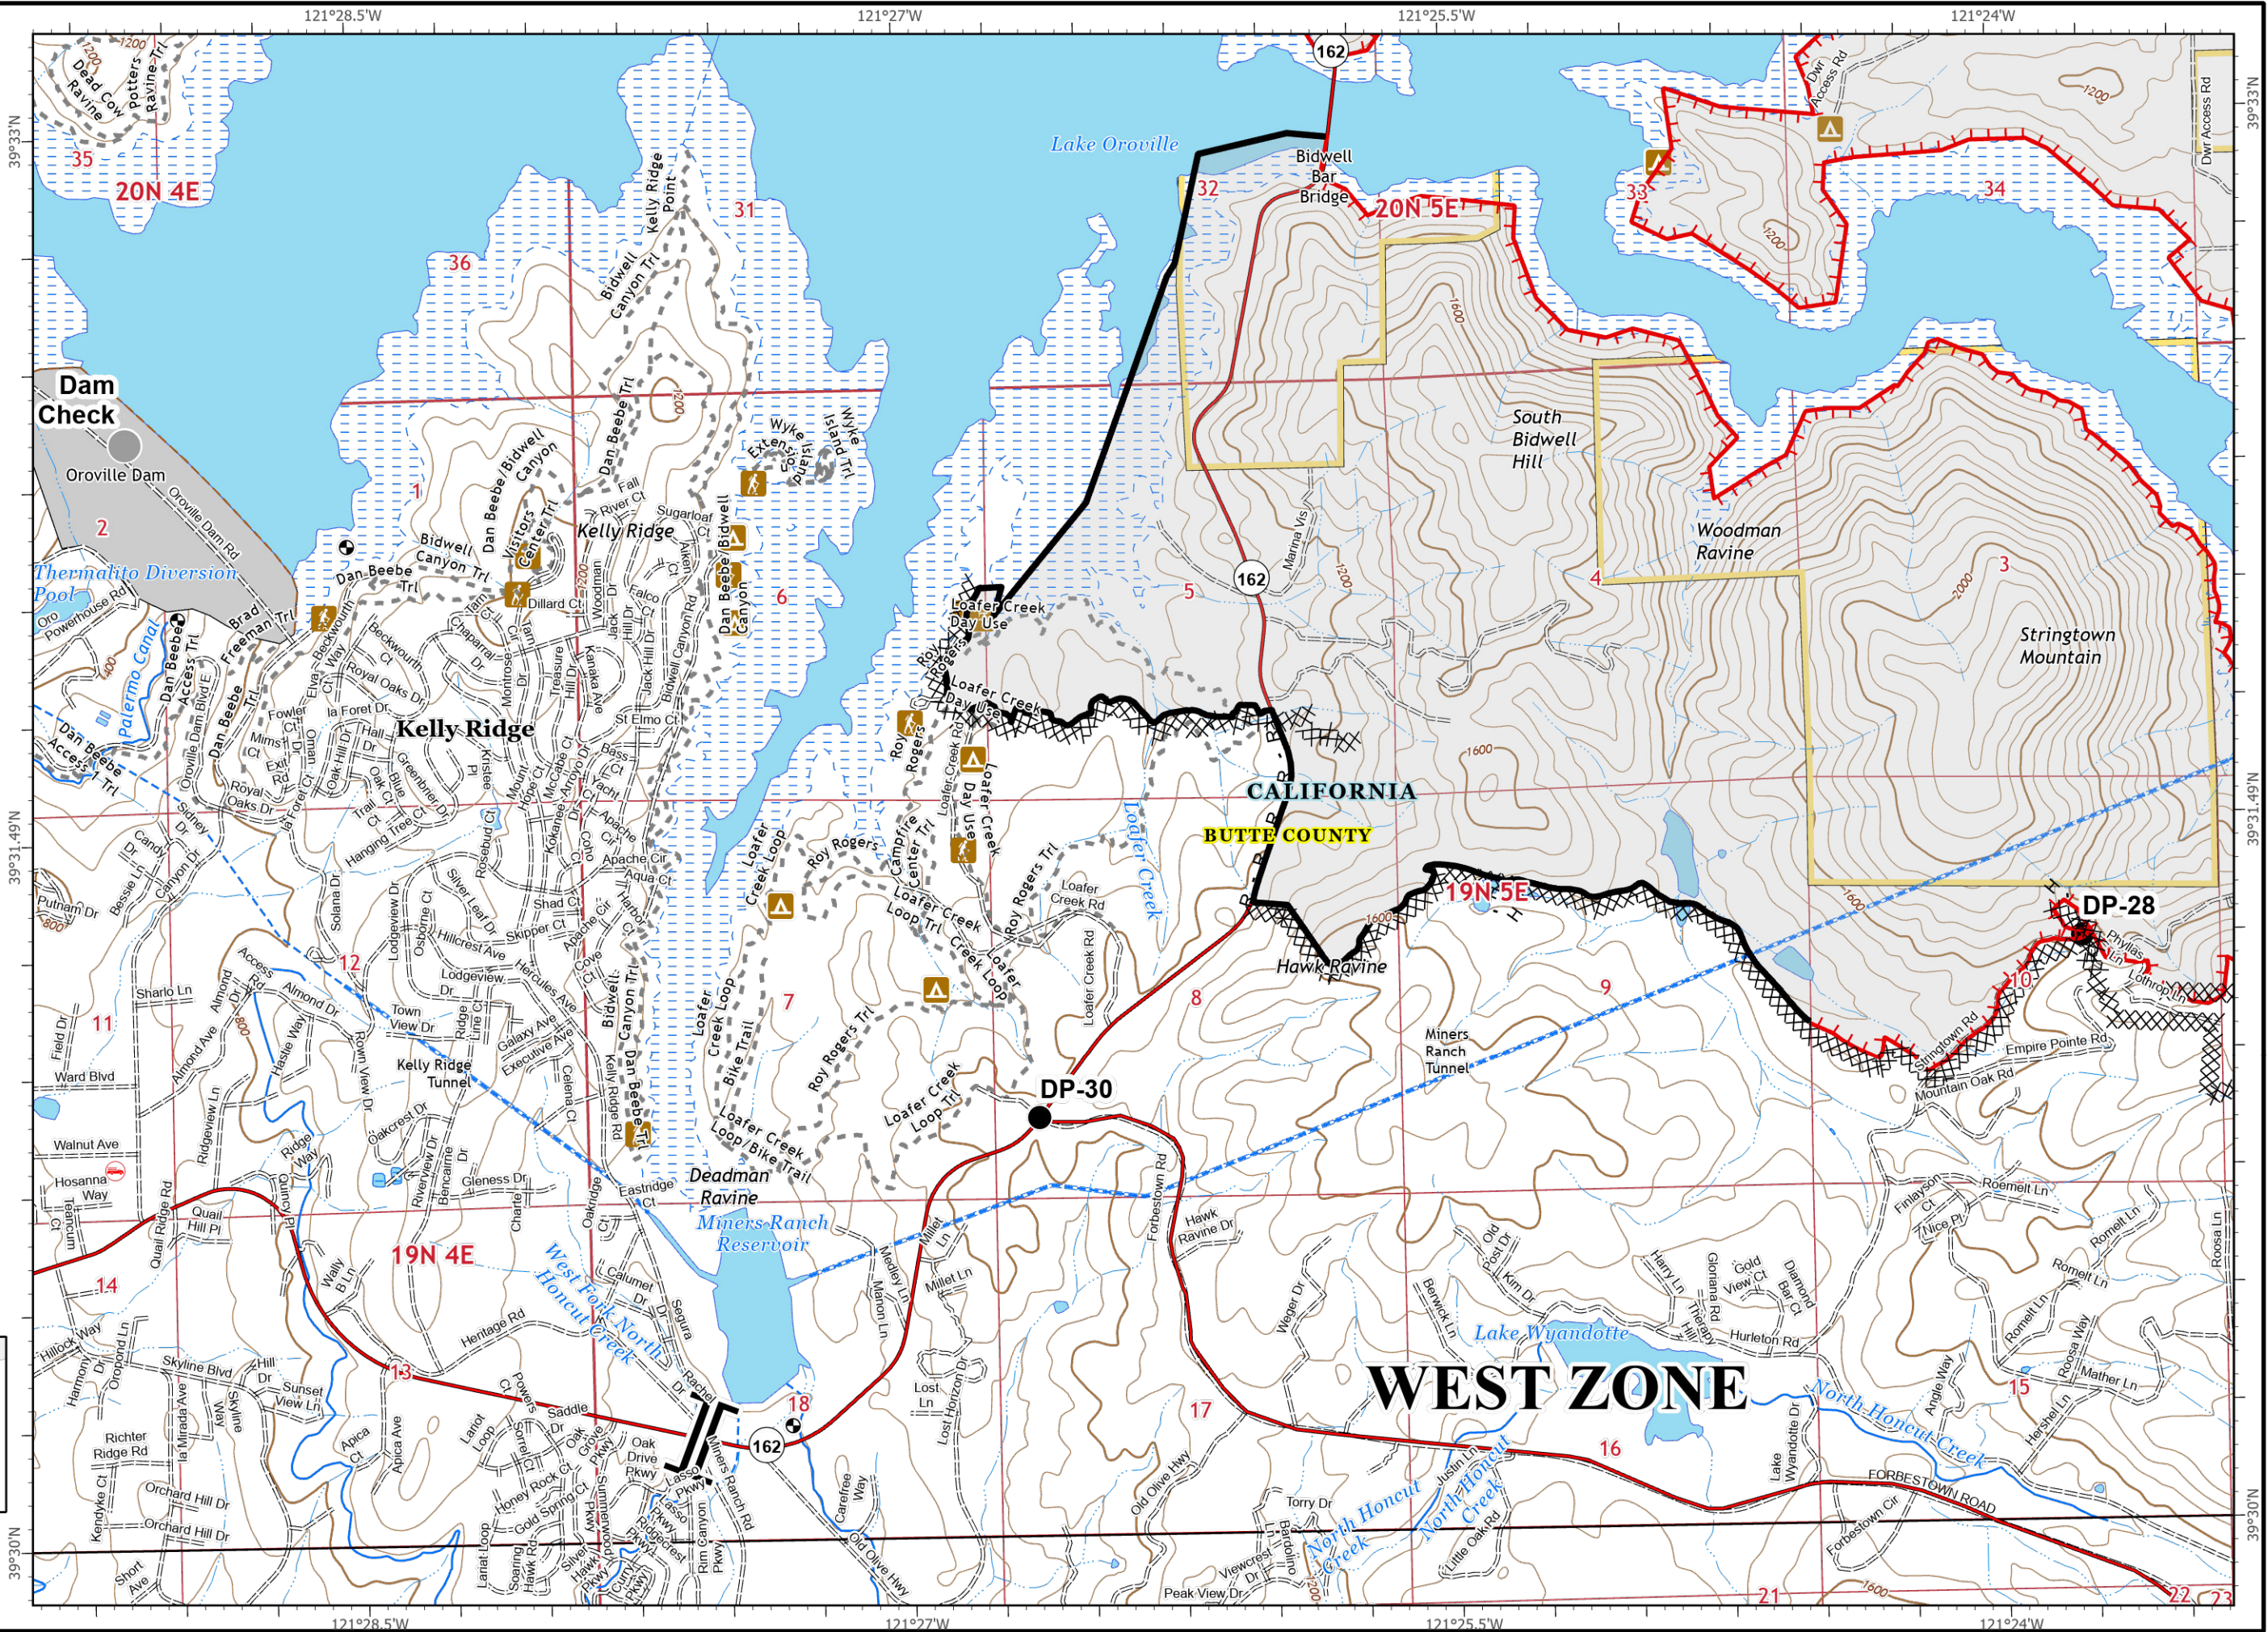

IAP Map Pack

North Complex
CA-PNF-001308
September 12, 2020
South Zone
Index Page: L4

- Drop Point
- Other
- || Branch Break
- ▬ Uncontrolled Fire Edge
- ▬ Contained Line
- XX XX Completed Dozer Line
- H · Completed Hand Line
- R Road as Completed Line

Cascade

I4	I5	I6	I7	I8	I9	I10
J4	J5	J6	J7	J8	J9	
K4	K5	K6	K7	K8	K9	
L4	L5	L6	L7	L8	L9	
M4	M5	M6	M7