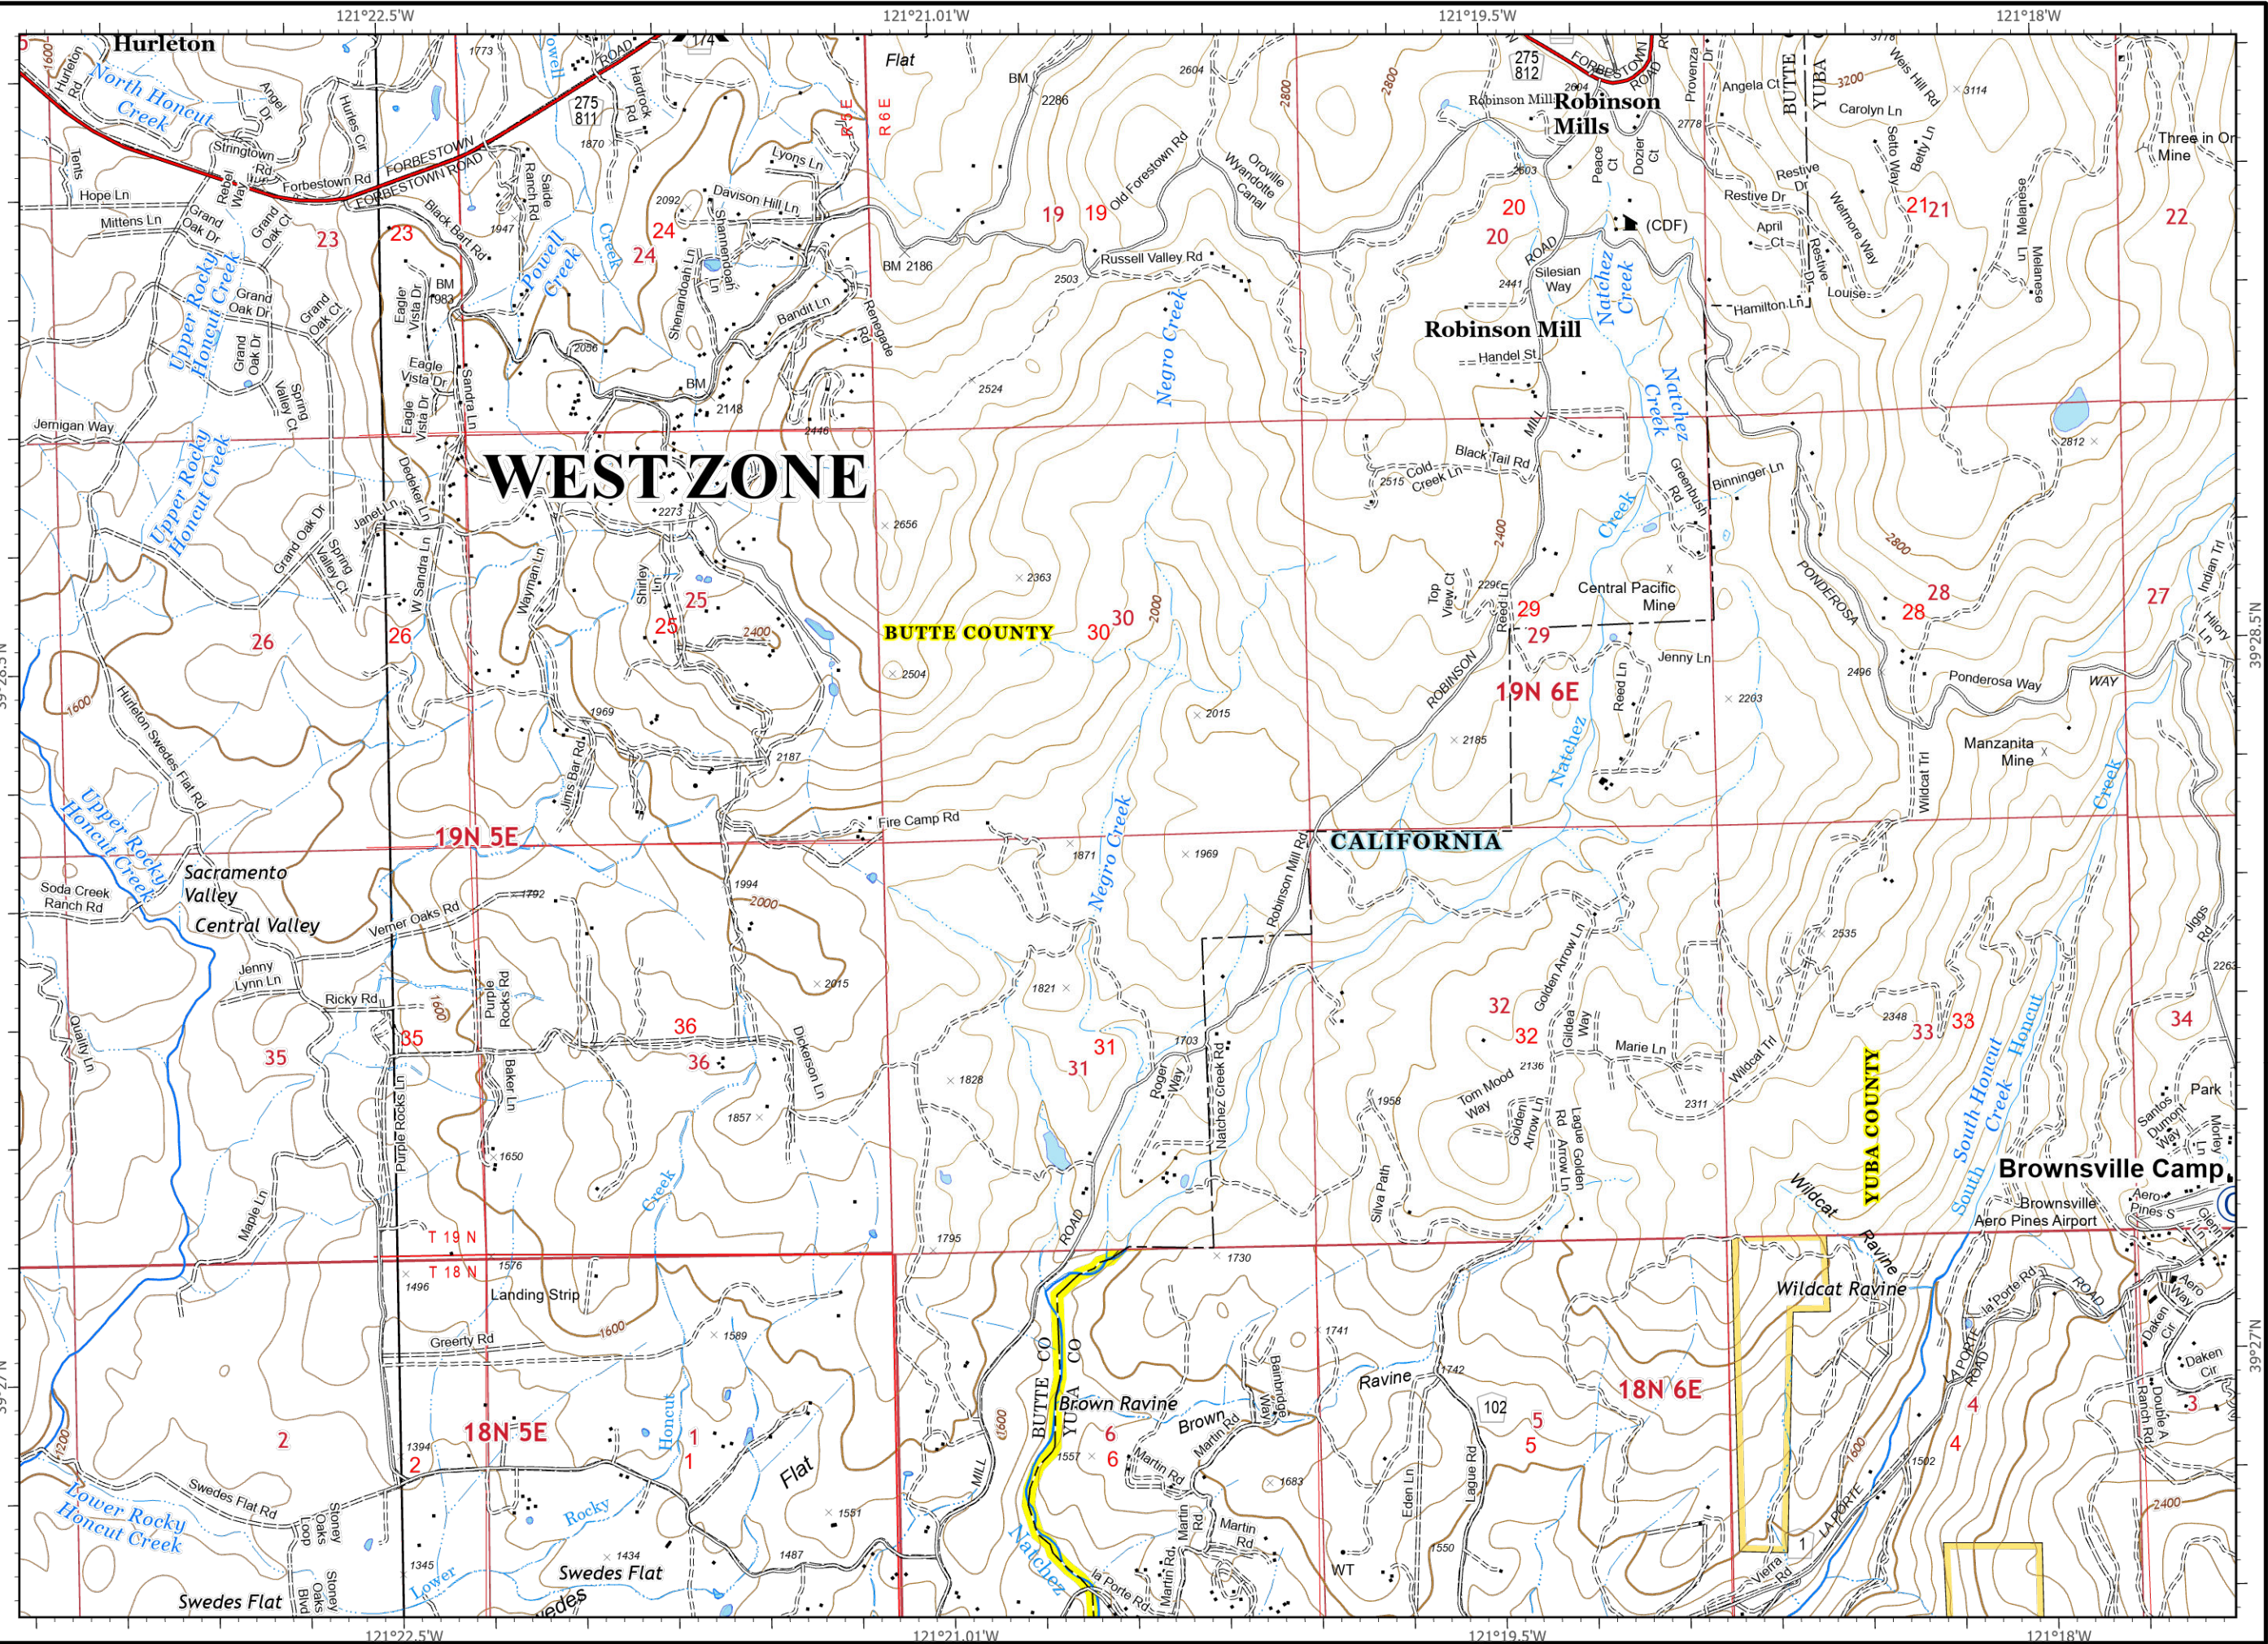

IAP Map Pack

North Complex
CA-PNF-001308
September 12, 2020
South Zone
Index Page: M5

Cascades									
I4	I5	I6	I7	I8	I9	I10			
J4	J5	J6	J7	J8	J9				
K4	K5	K6	K7	K8	K9				
L4	L5	L6	L7	L8	L9				
M4	M5	M6	M7