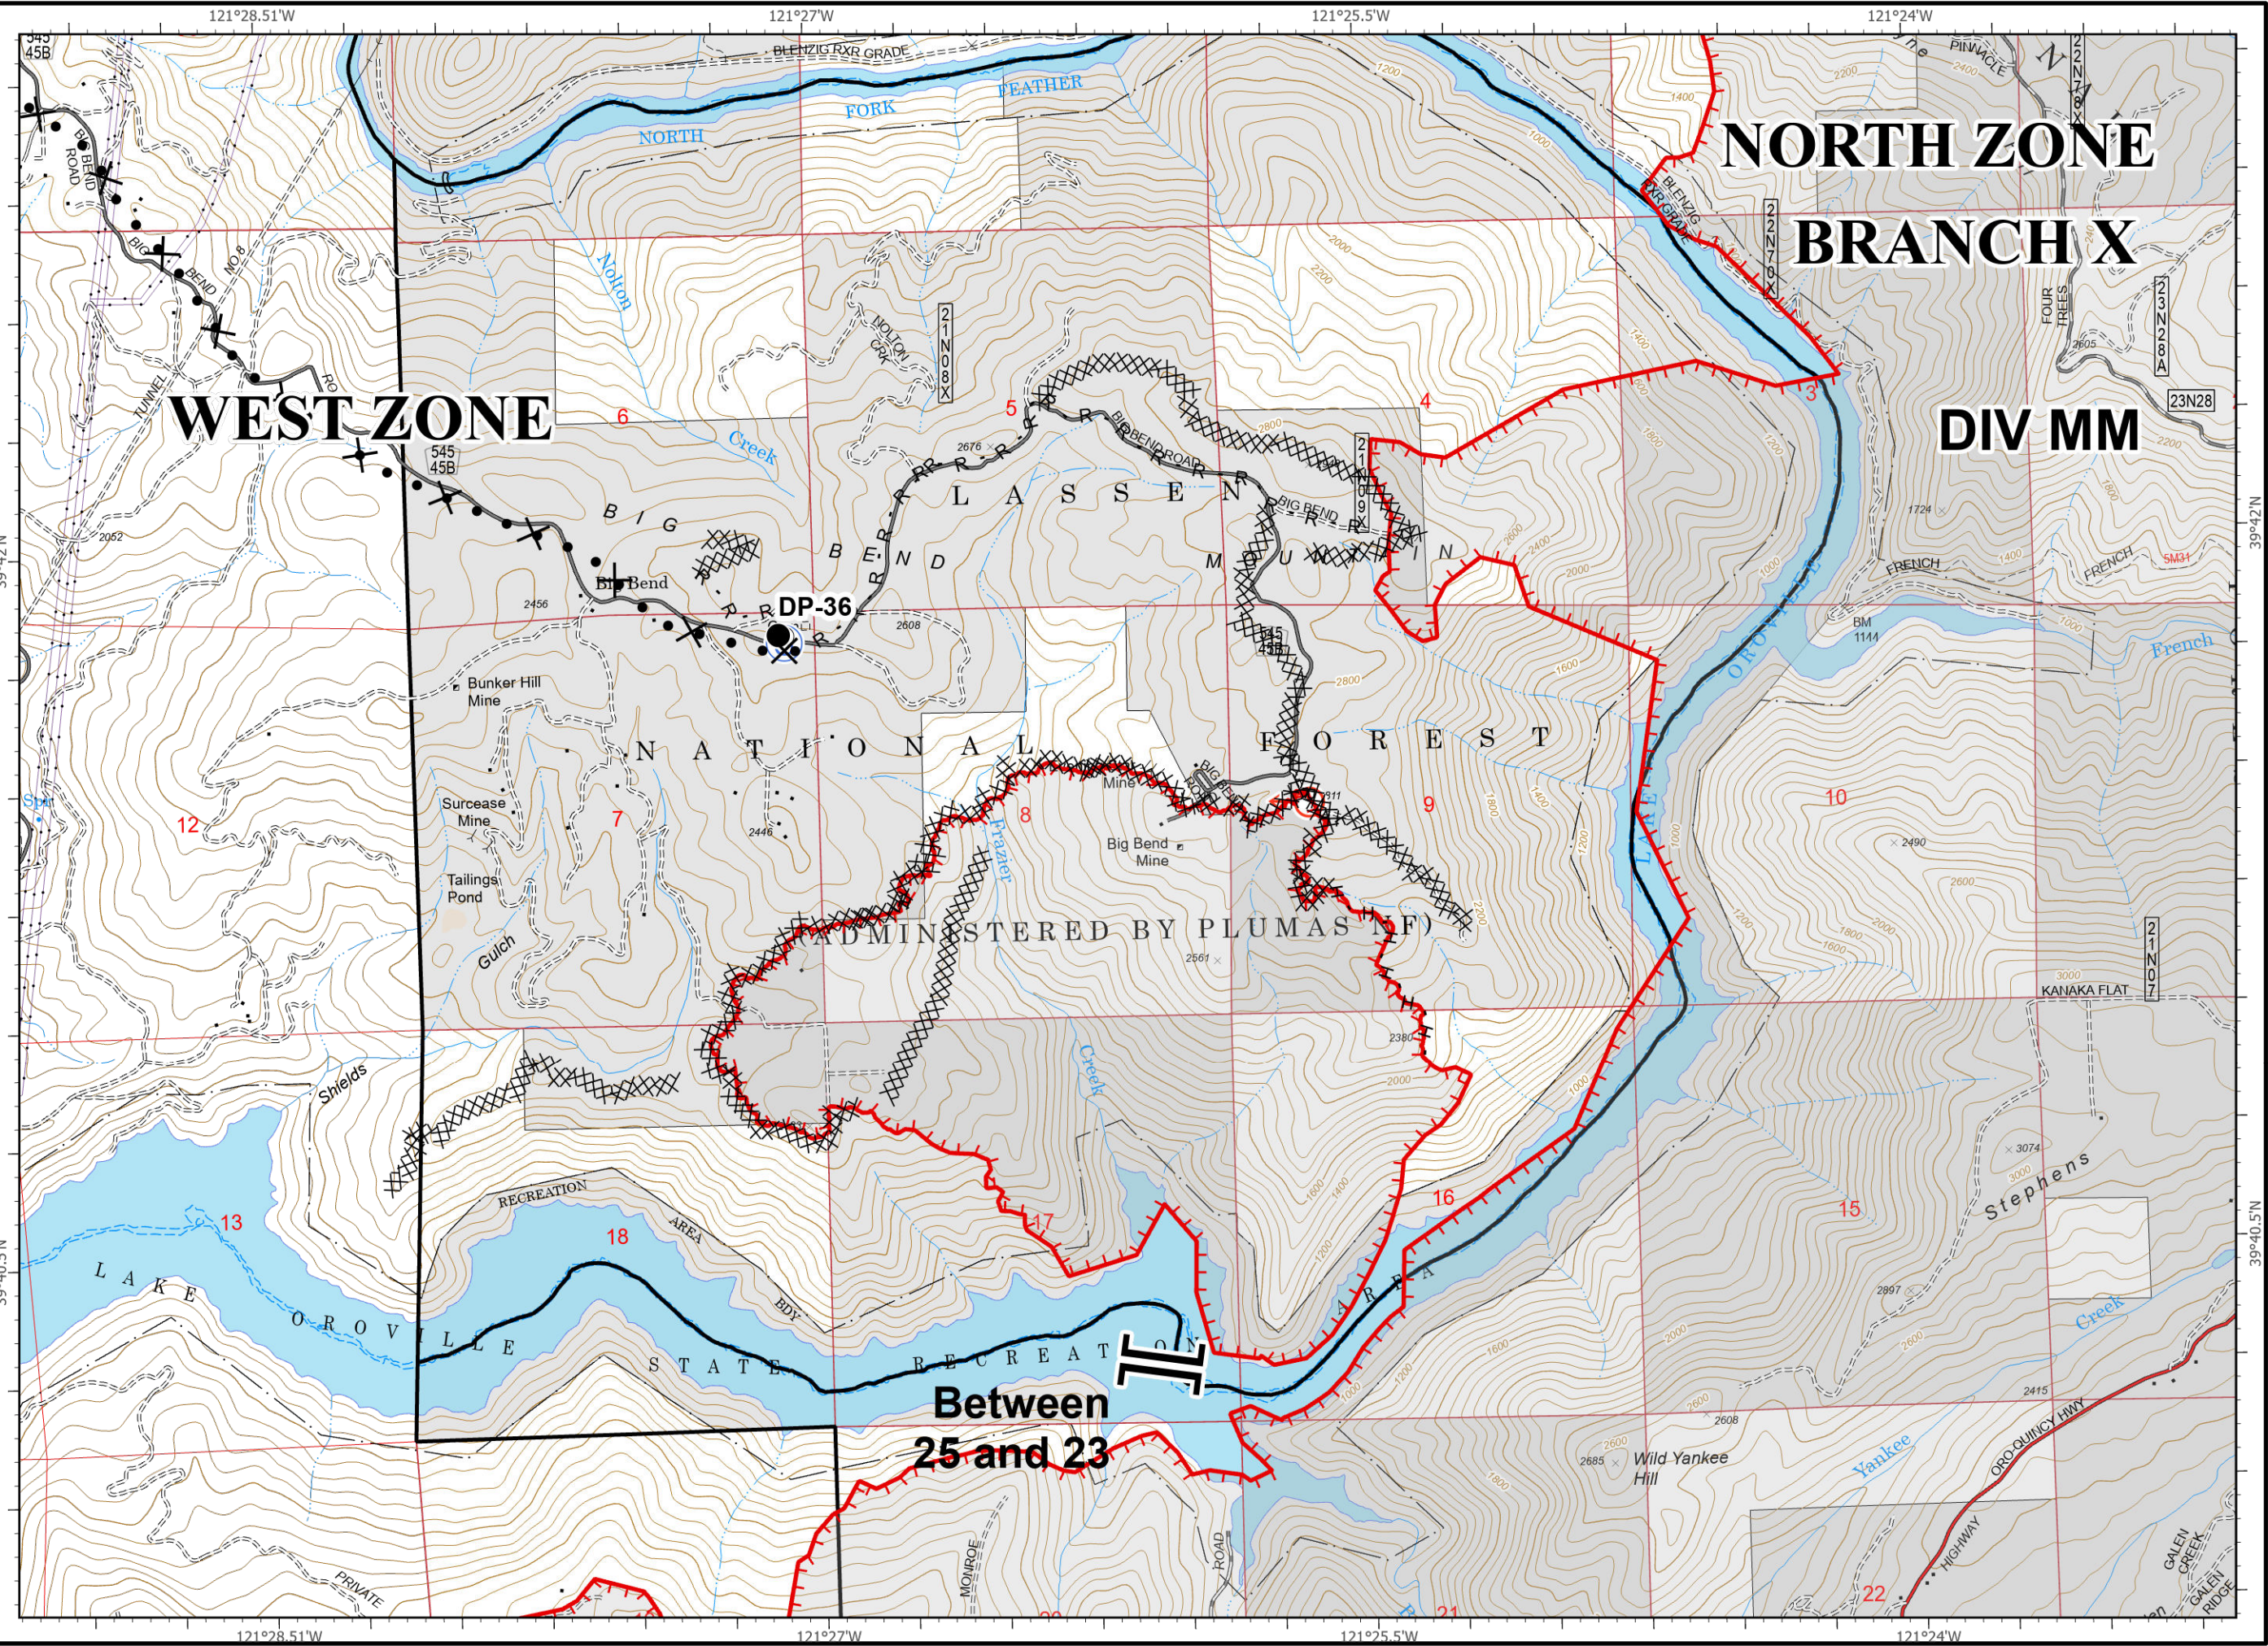

IAP Map Pack

North Complex
CA-PNF-001308
September 12, 2020
South Zone

Index Page: 14

- Drop Point
- ☉ Cell Coverage
- 🔥 Spot Fire
- Ⓢ Staging Area
- || Branch Break
- Uncontrolled Fire Edge
- ⊗⊗ Completed Dozer Line
- H - Completed Hand Line
- R Road as Completed Line
- ⊗ Proposed Dozer Line

Cascades										
I4	I5	I6	I7	I8	I9	I10				
J4	J5	J6	J7	J8	J9					
K4	K5	K6	K7	K8	K9					
L4	L5	L6	L7	L8	L9					
M4	M5	M6	M7