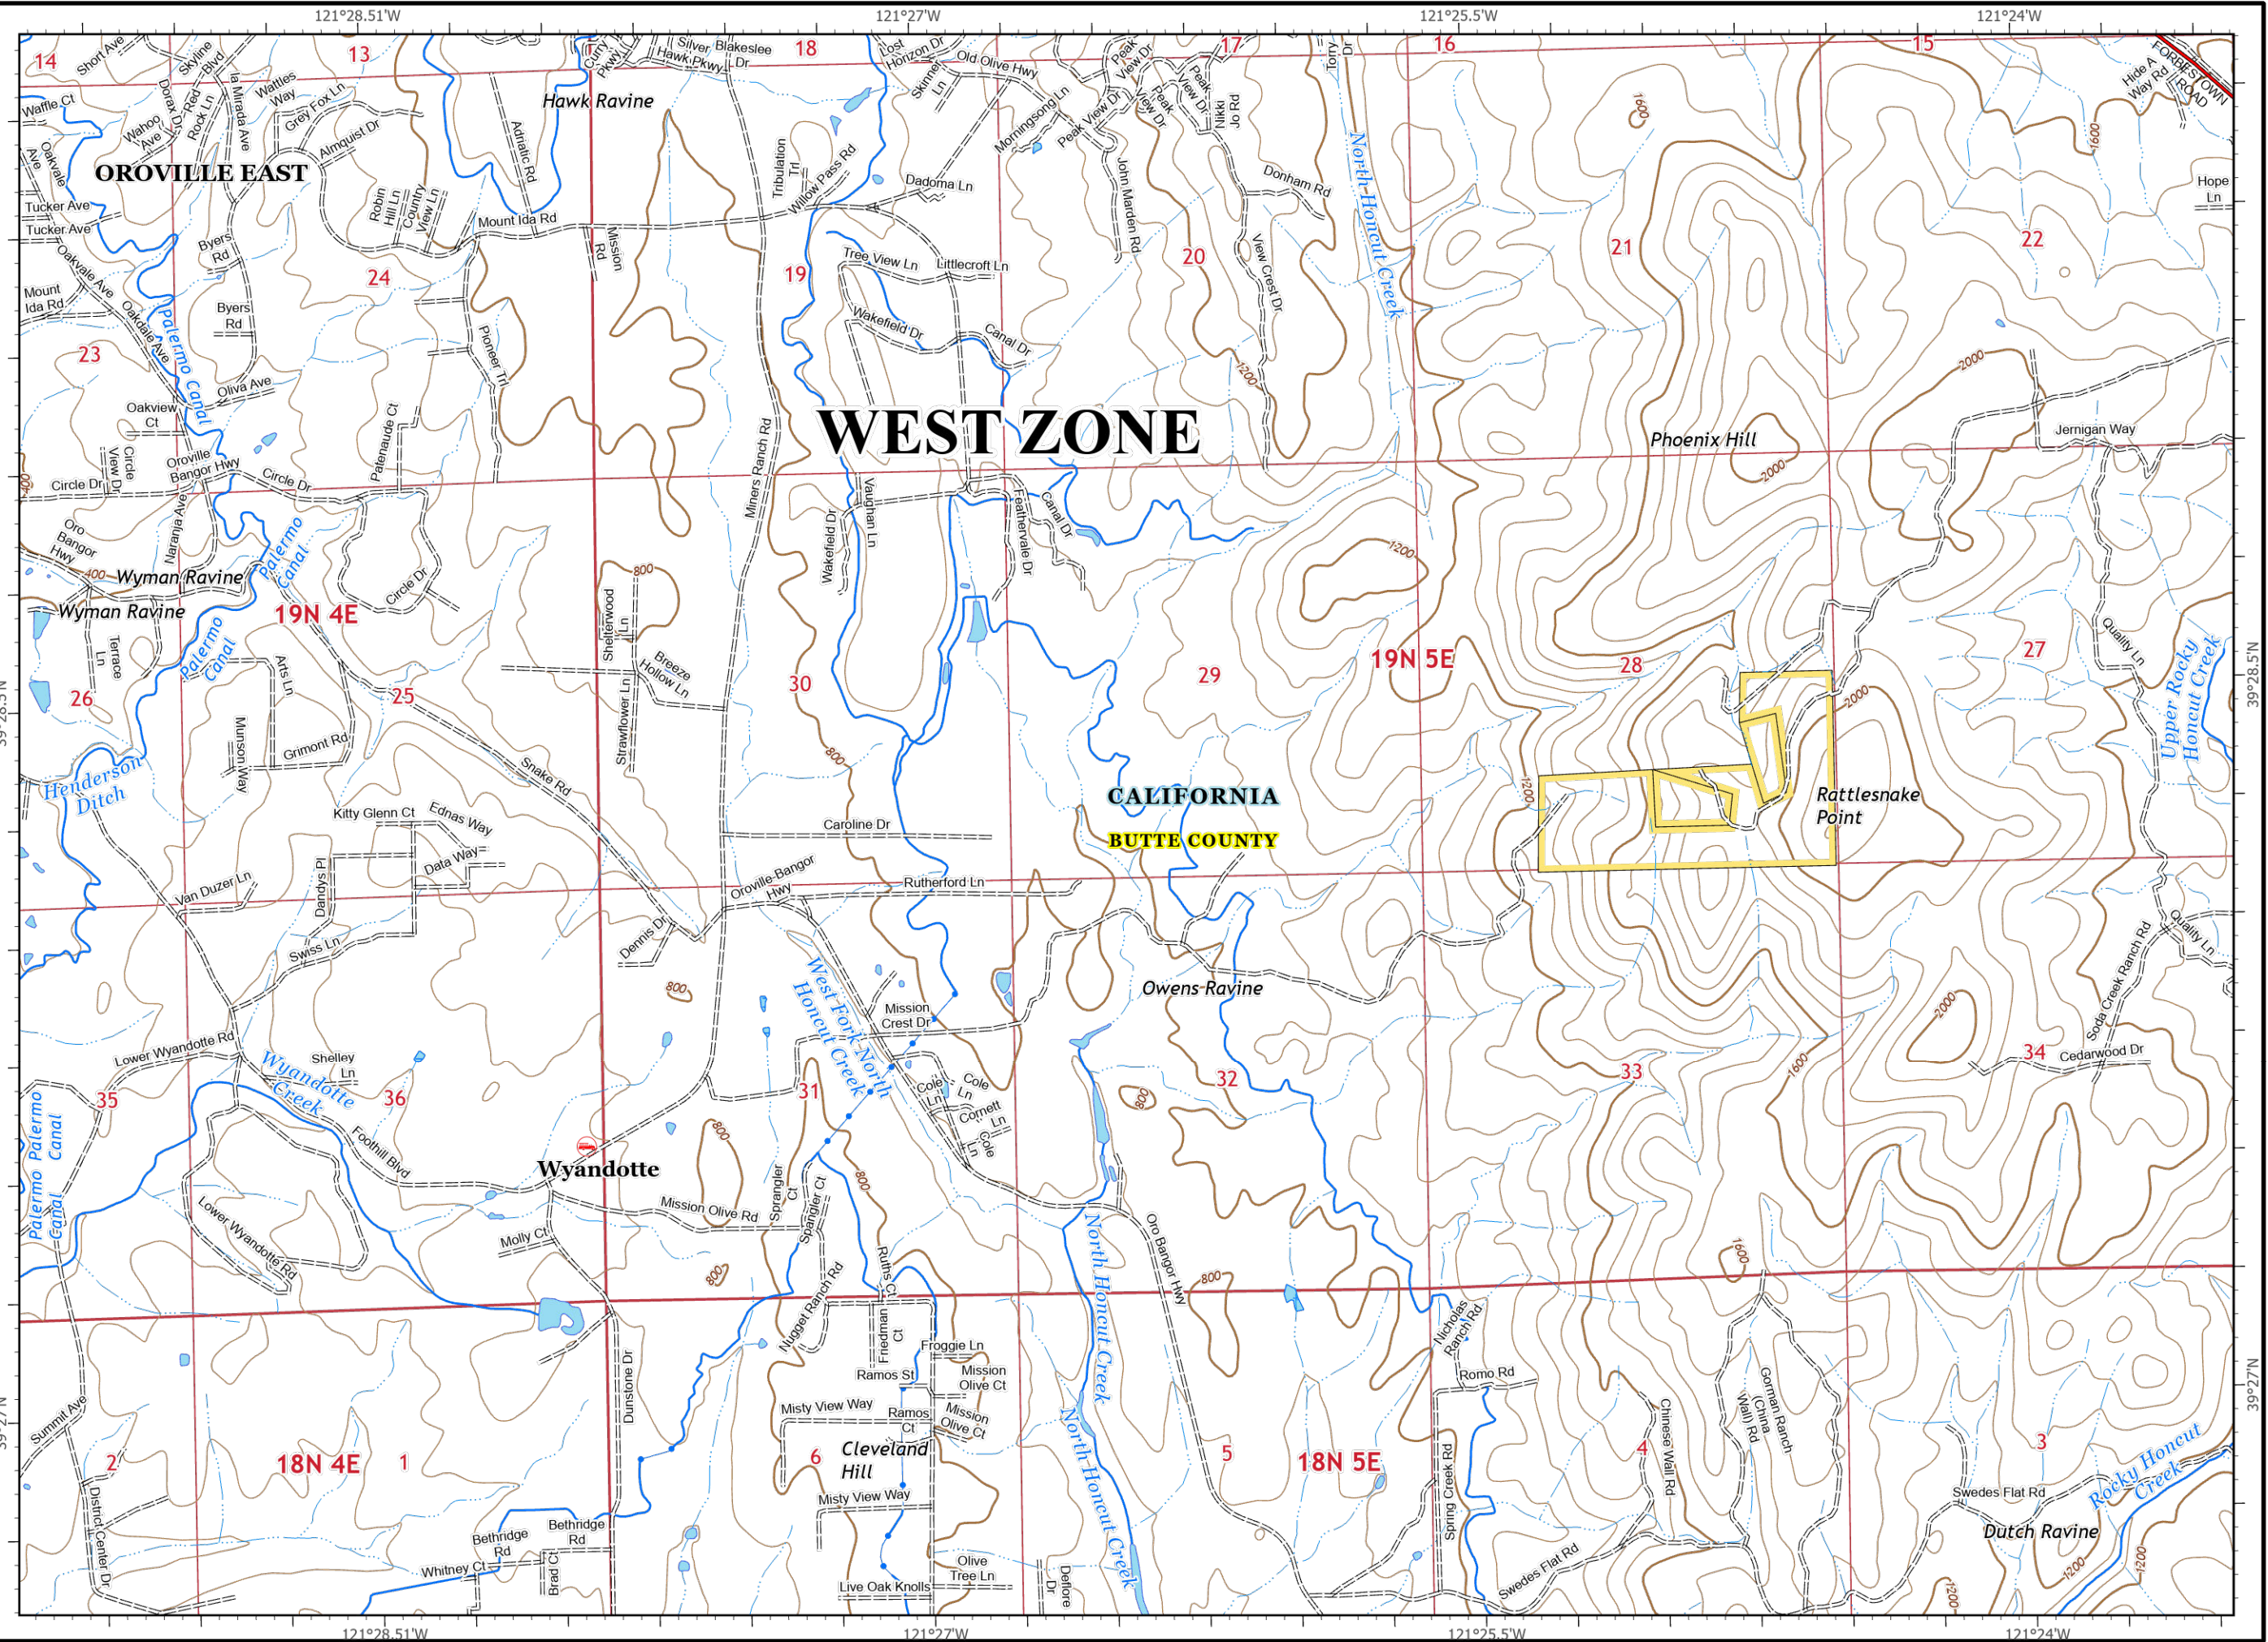

IAP Map Pack

North Complex
CA-PNF-001308
September 12, 2020
South Zone
Index Page: M4

Cascades										
I4	I5	I6	I7	I8	I9	I10				
J4	J5	J6	J7	J8	J9					
K4	K5	K6	K7	K8	K9					
L4	L5	L6	L7	L8	L9					
M4	M5	M6	M7