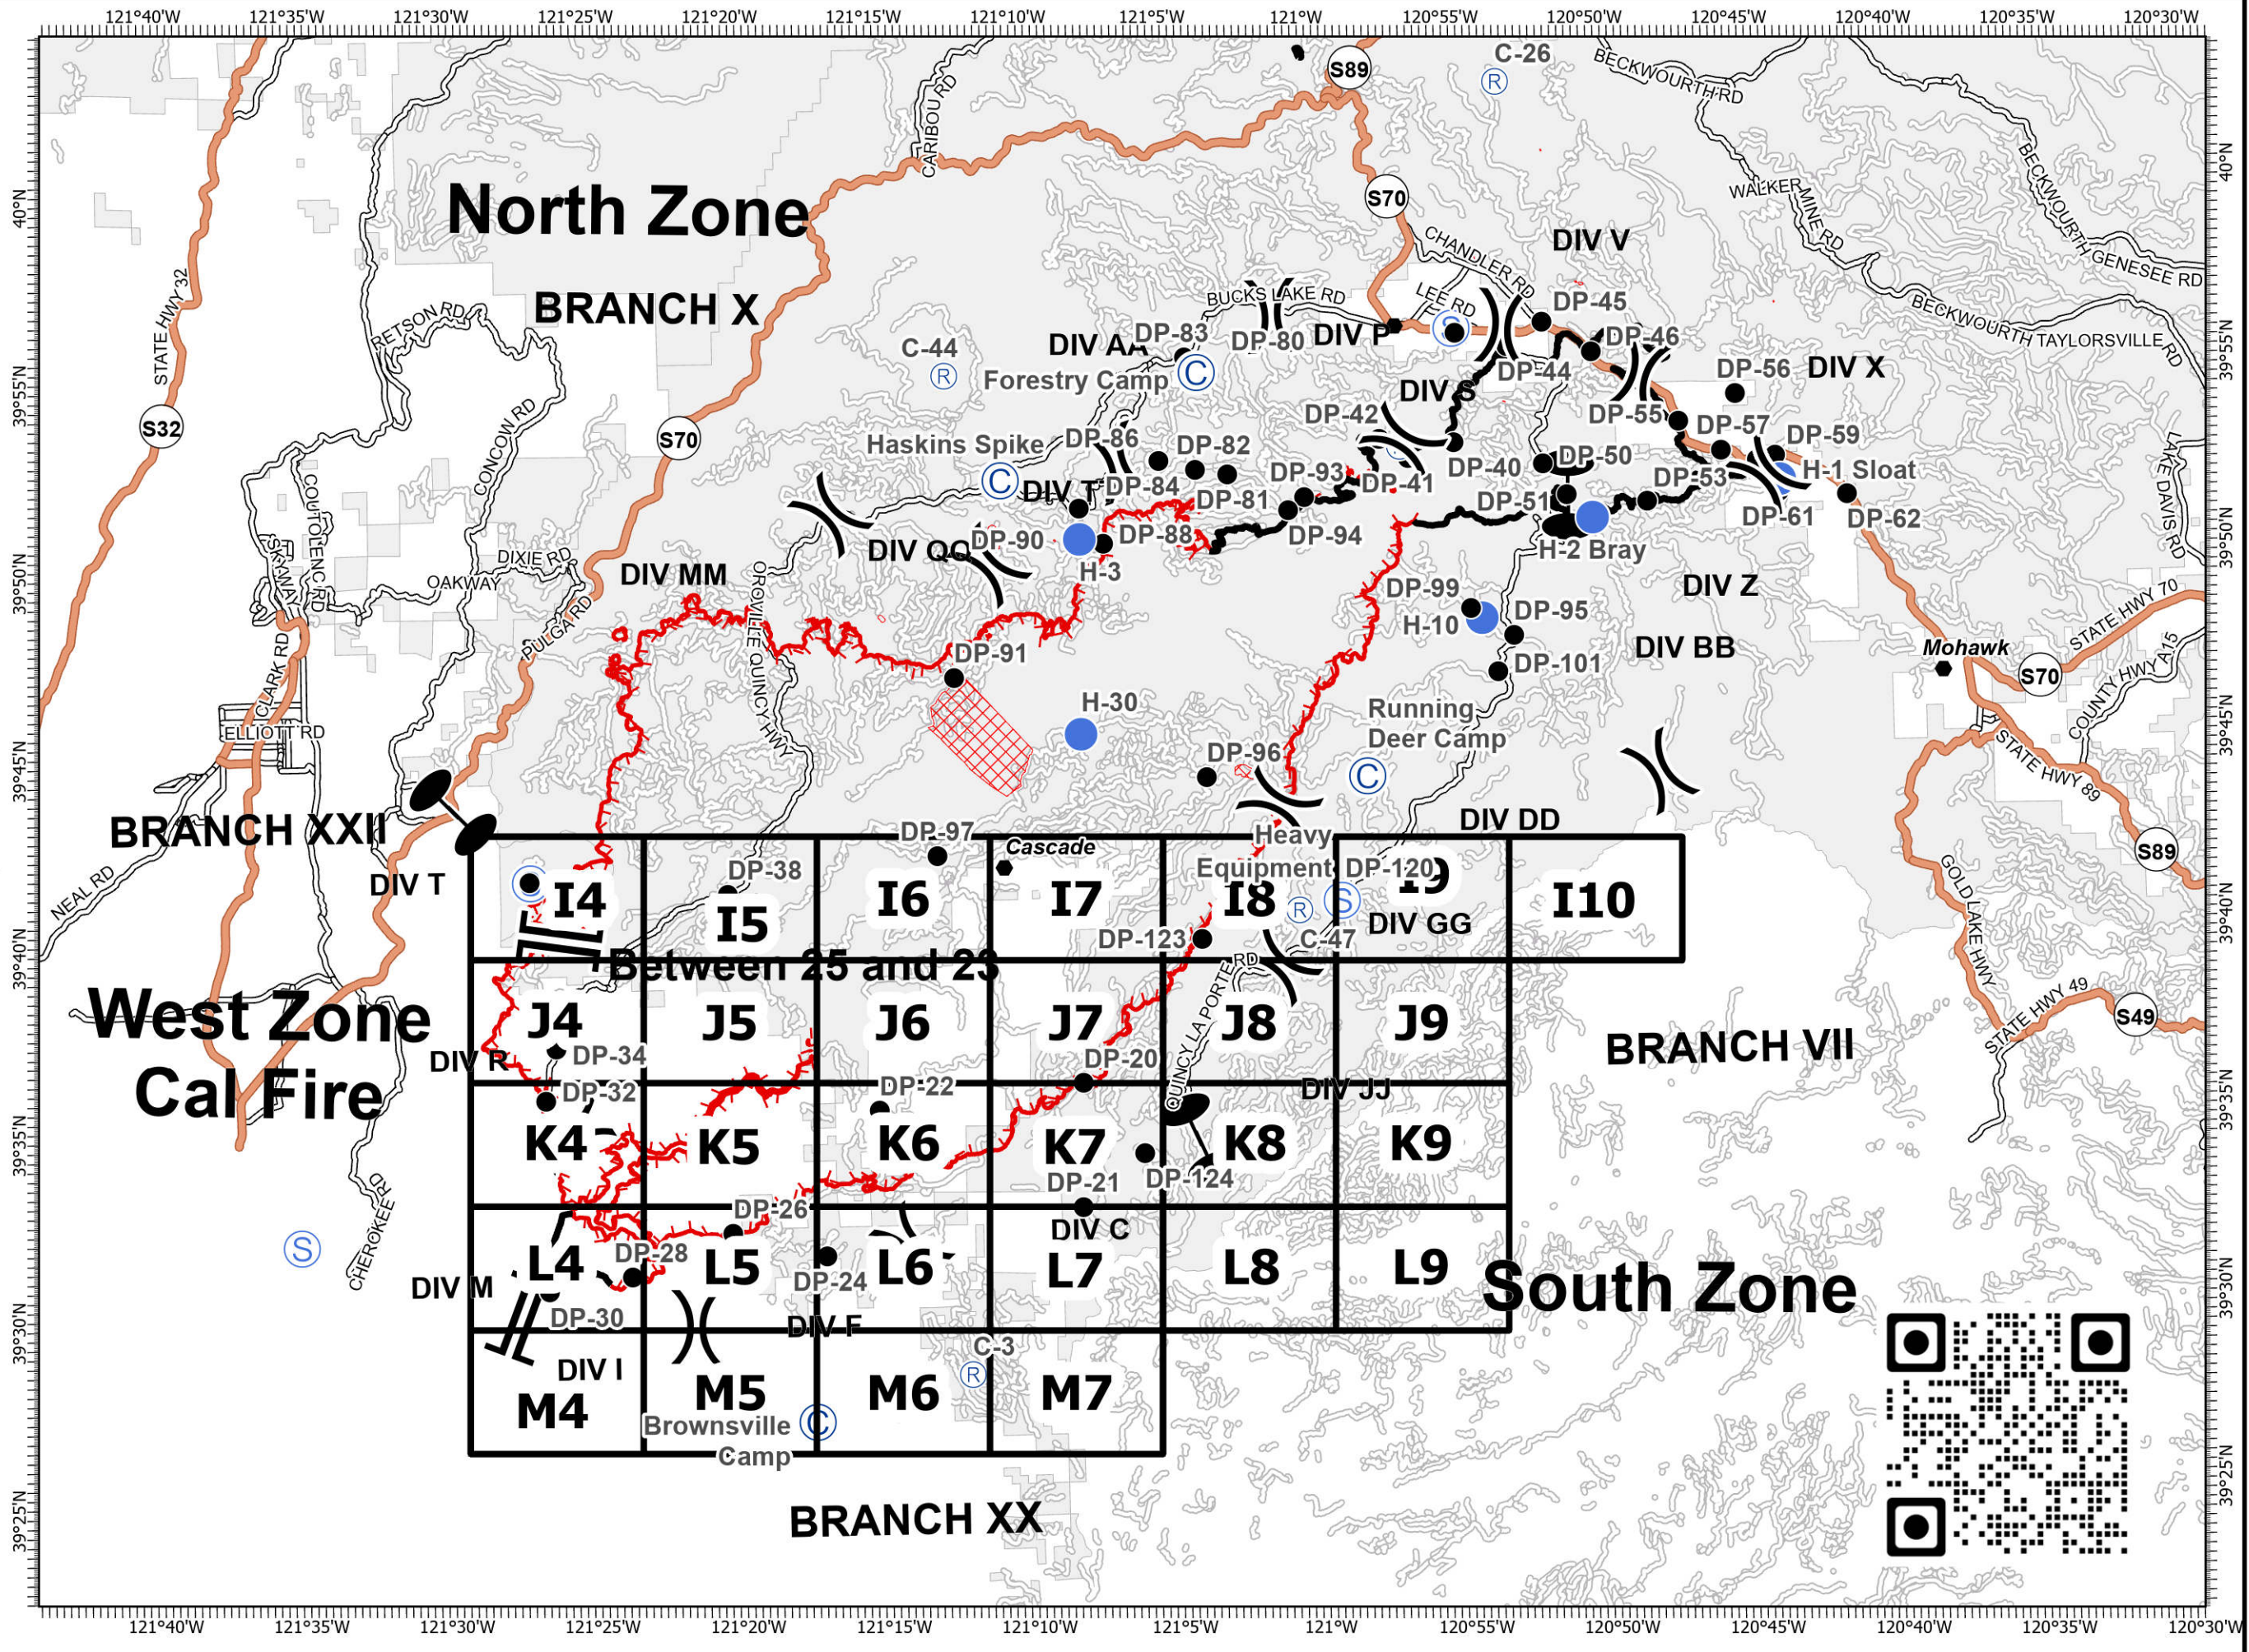

IAP Map Pack

South Zone Index

North Complex
CA-PNF-001308
September 12, 2020

- Camp
- Drop Point
- Helispot
- Ⓡ Repeater
- Ⓢ Staging Area
- Zone Break
- ⎵ Division Break
- ⎵ Branch Break
- Uncontrolled Fire Edge
- Contained Line
- ▨ Mandatory Exclusion Areas

IAP Map Pack

North Complex
CA-PNF-001308
September 12, 2020
South Zone

Index Page: 14

- Drop Point
- ☉ Cell Coverage
- 🔥 Spot Fire
- Ⓢ Staging Area
- || Branch Break
- Uncontrolled Fire Edge
- ⊗⊗ Completed Dozer Line
- H - Completed Hand Line
- R Road as Completed Line
- ⊗ Proposed Dozer Line

- Drop Point
- Mandatory Exclusion Area

I4	I5	I6	I7	I8	I9	I10
J4	J5	J6	J7	J8	J9	
K4	K5	K6	K7	K8	K9	
L4	L5	L6	L7	L8	L9	
M4	M5	M6	M7			

IAP Map Pack

North Complex
CA-PNF-001308
September 12, 2020
South Zone
Index Page: 17