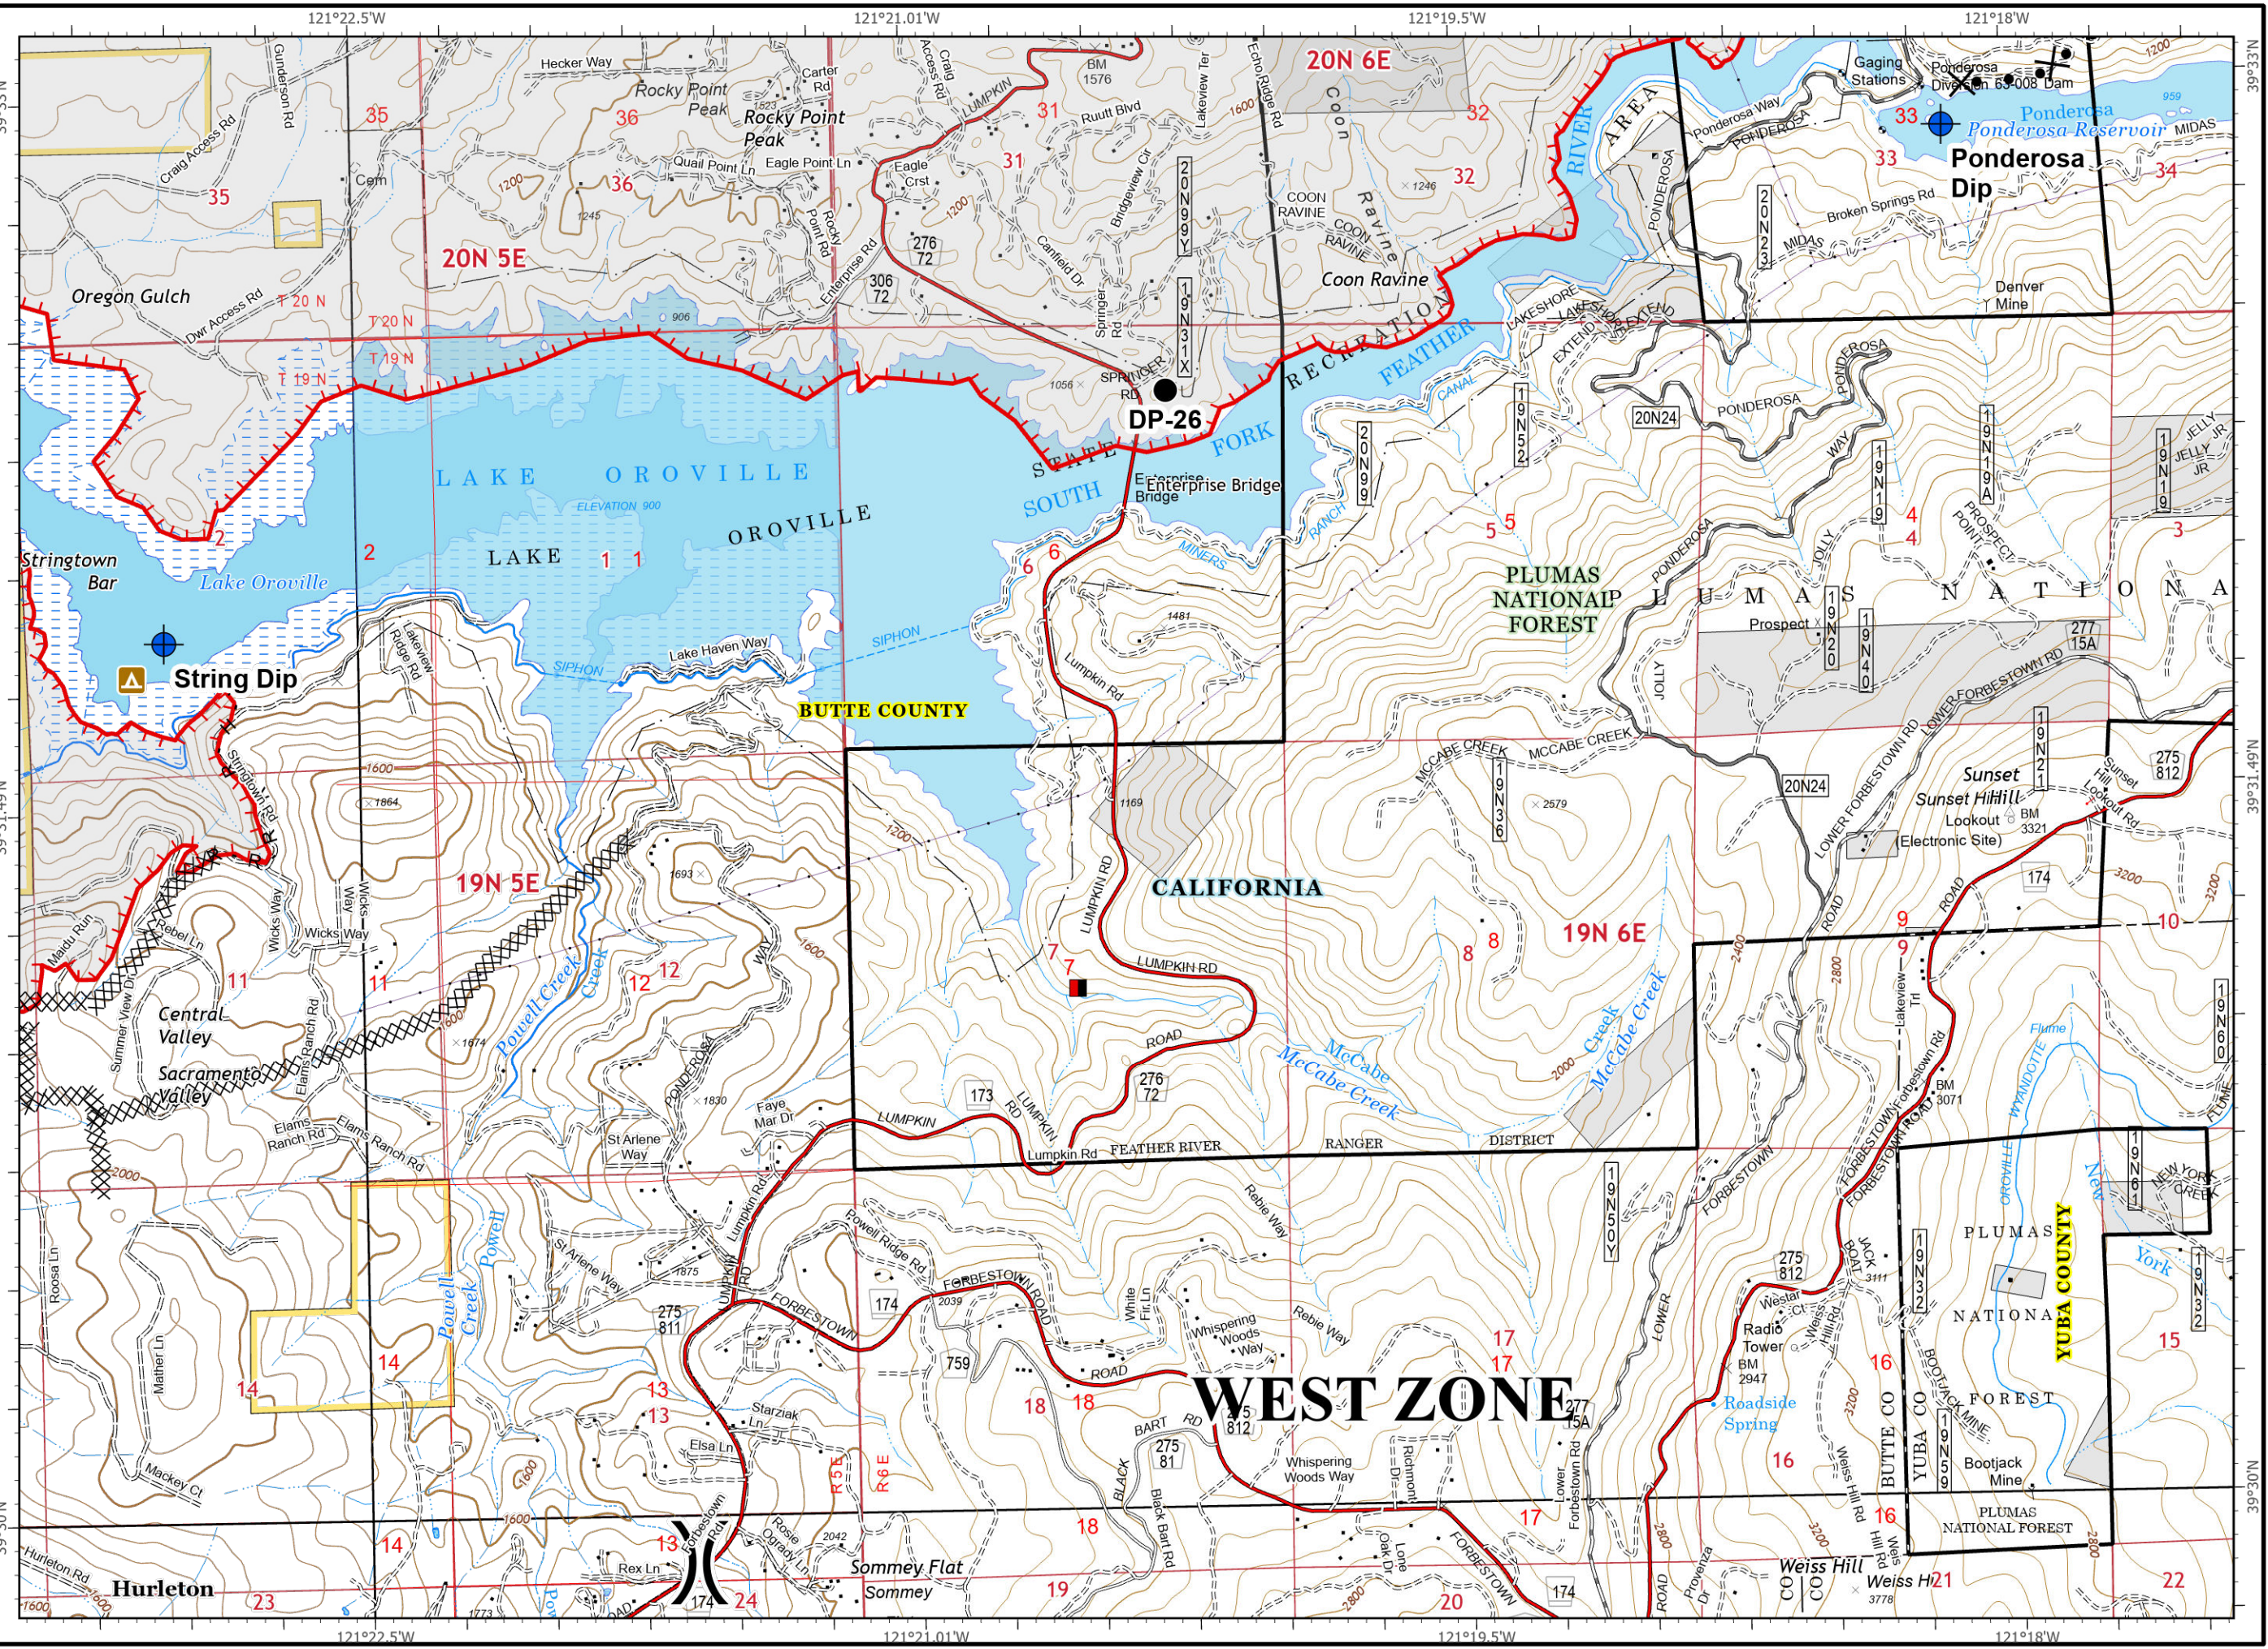

IAP Map Pack

North Complex
CA-PNF-001308
September 12, 2020
South Zone
Index Page: L5

- Dip Site
- Drop Point
- Division Break
- Uncontrolled Fire Edge
- Completed Dozer Line
- Completed Hand Line
- Road as Completed Line
- Proposed Dozer Line
- Mandatory Exclusion Area

Cascades										
I4	I5	I6	I7	I8	I9	I10				
J4	J5	J6	J7	J8	J9					
K4	K5	K6	K7	K8	K9					
L4	L5	L6	L7	L8	L9					
M4	M5	M6	M7