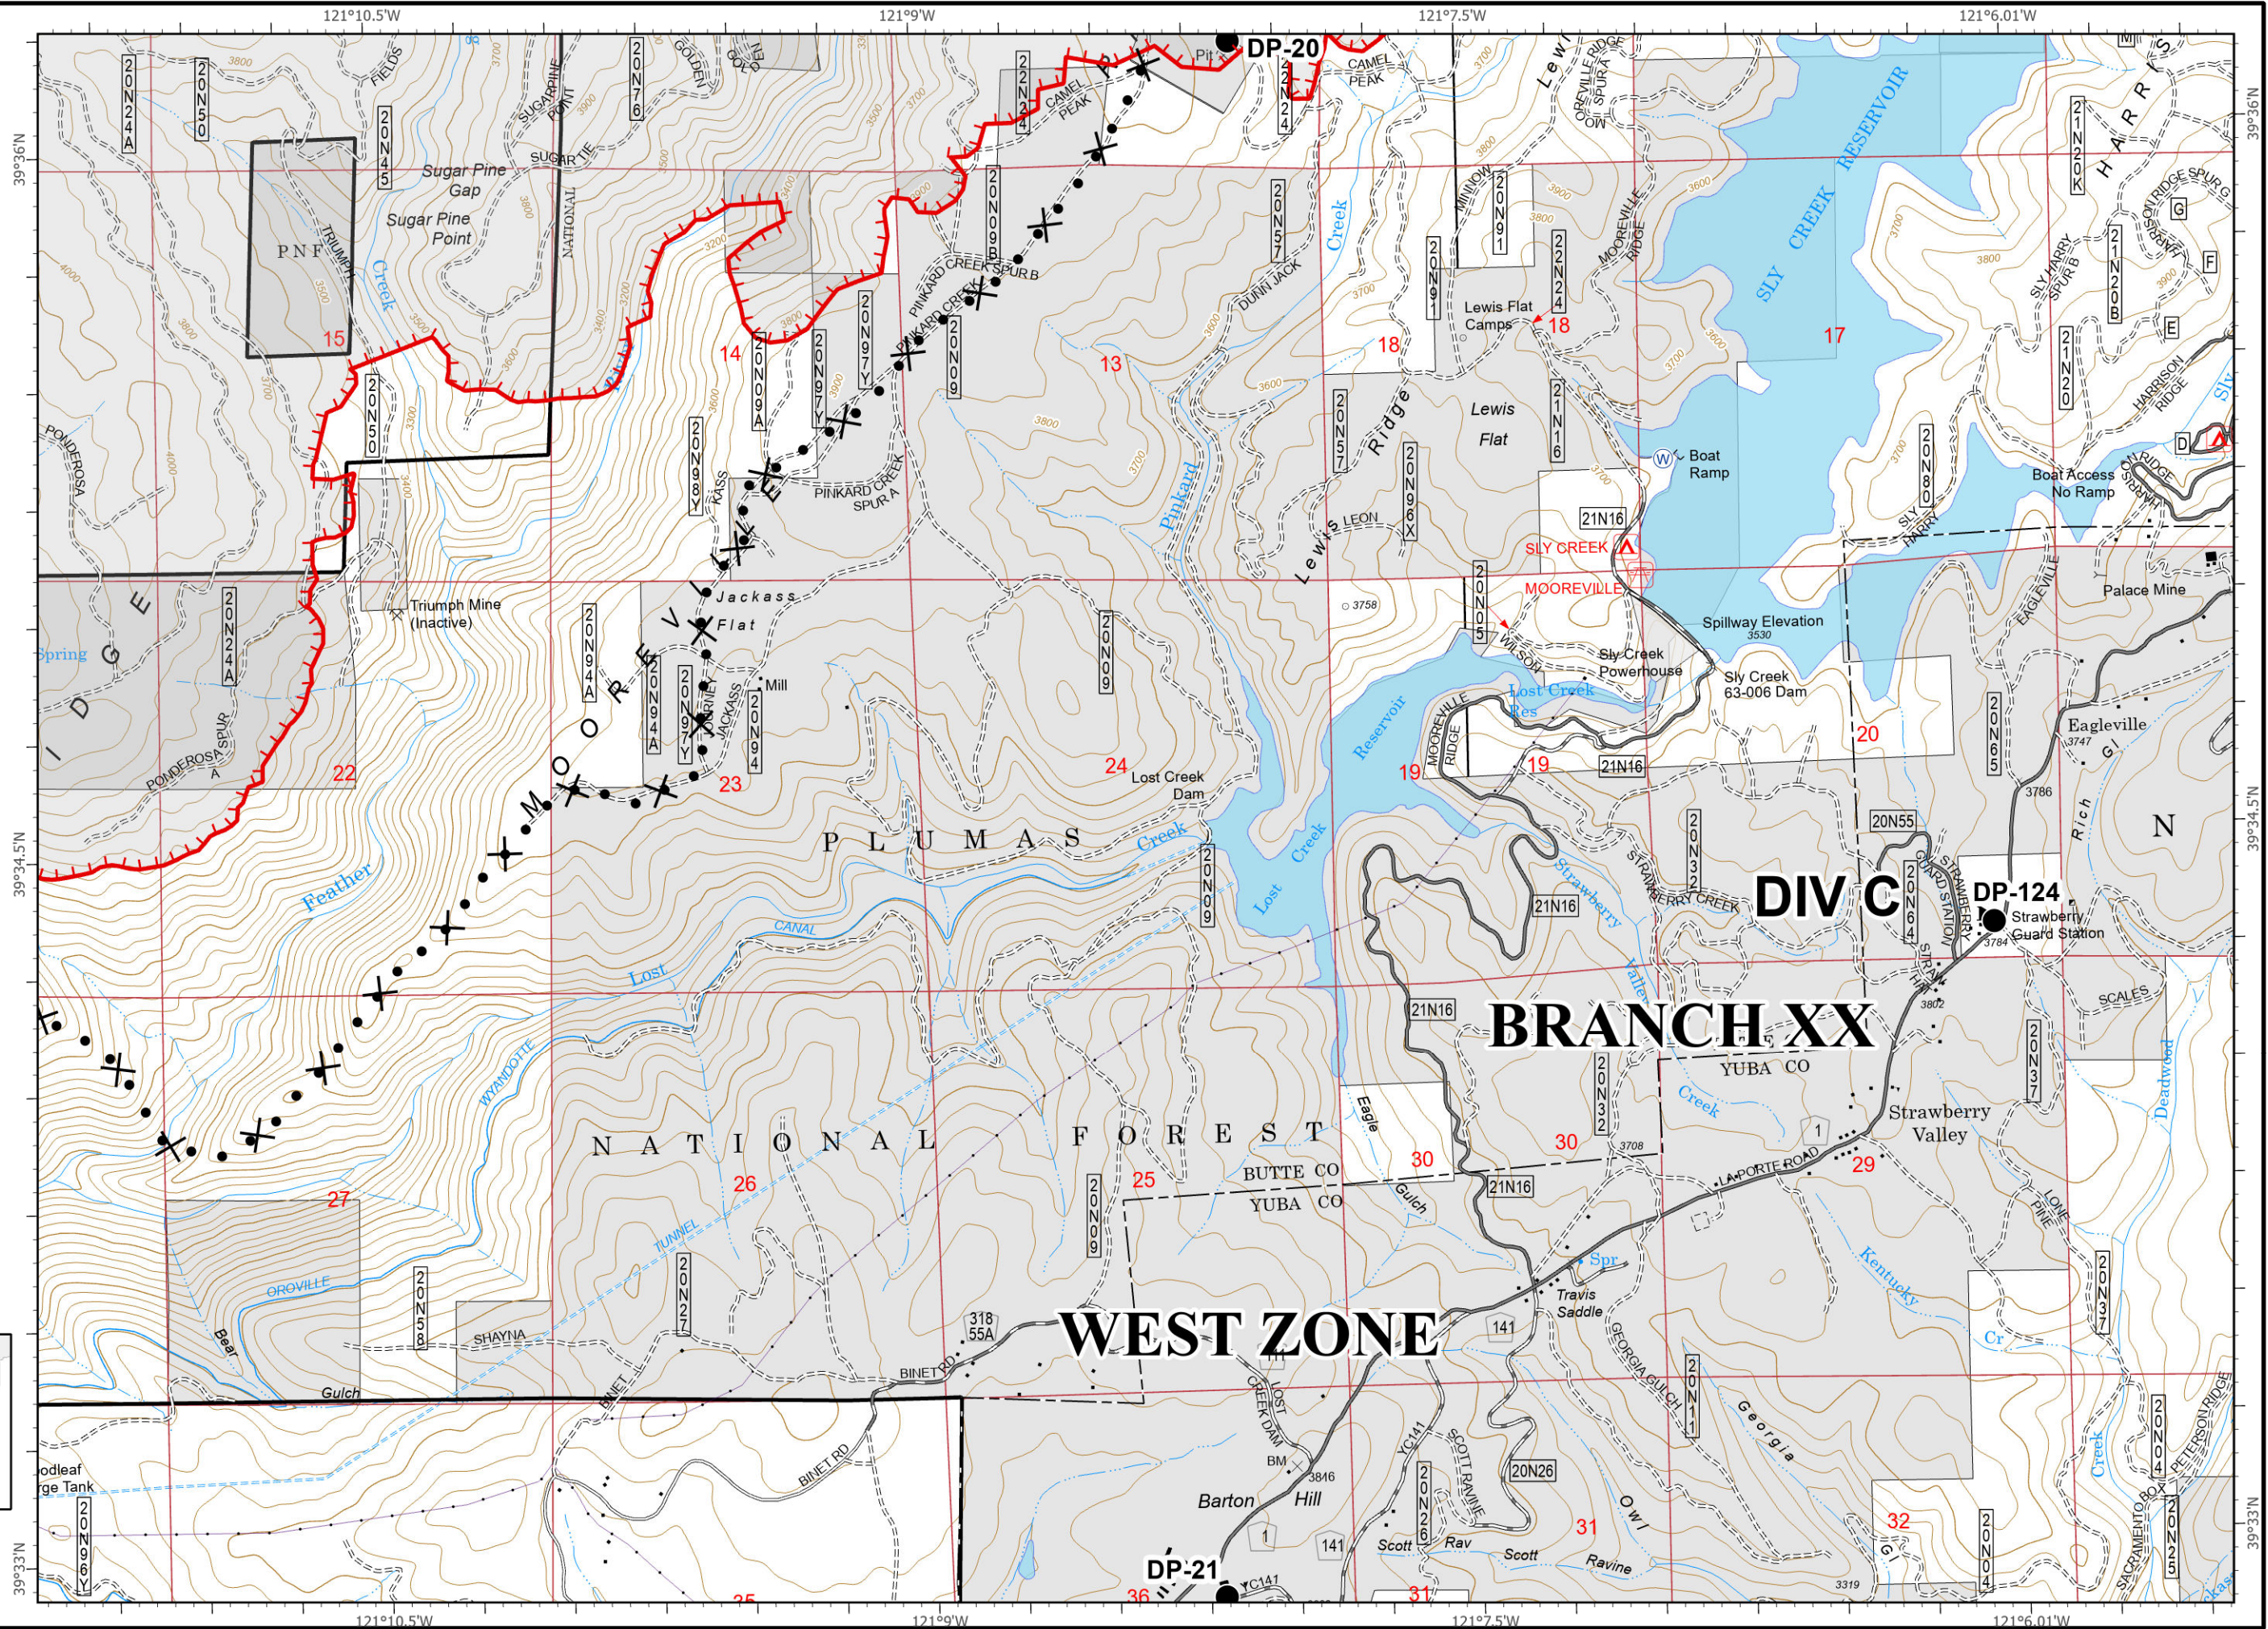

IAP Map Pack

North Complex
CA-PNF-001308
September 12, 2020
South Zone
Index Page: K7

- Drop Point
- ⊕ Water Source
- Uncontrolled Fire Edge
- ✕ Proposed Dozer Line

Cascade										
I4	I5	I6	I7	I8	I9	I10	I11	I12	I13	I14
J4	J5	J6	J7	J8	J9	J10	J11	J12	J13	J14
K4	K5	K6	K7	K8	K9	K10	K11	K12	K13	K14
L4	L5	L6	L7	L8	L9	L10	L11	L12	L13	L14
M4	M5	M6	M7	M8	M9	M10	M11	M12	M13	M14