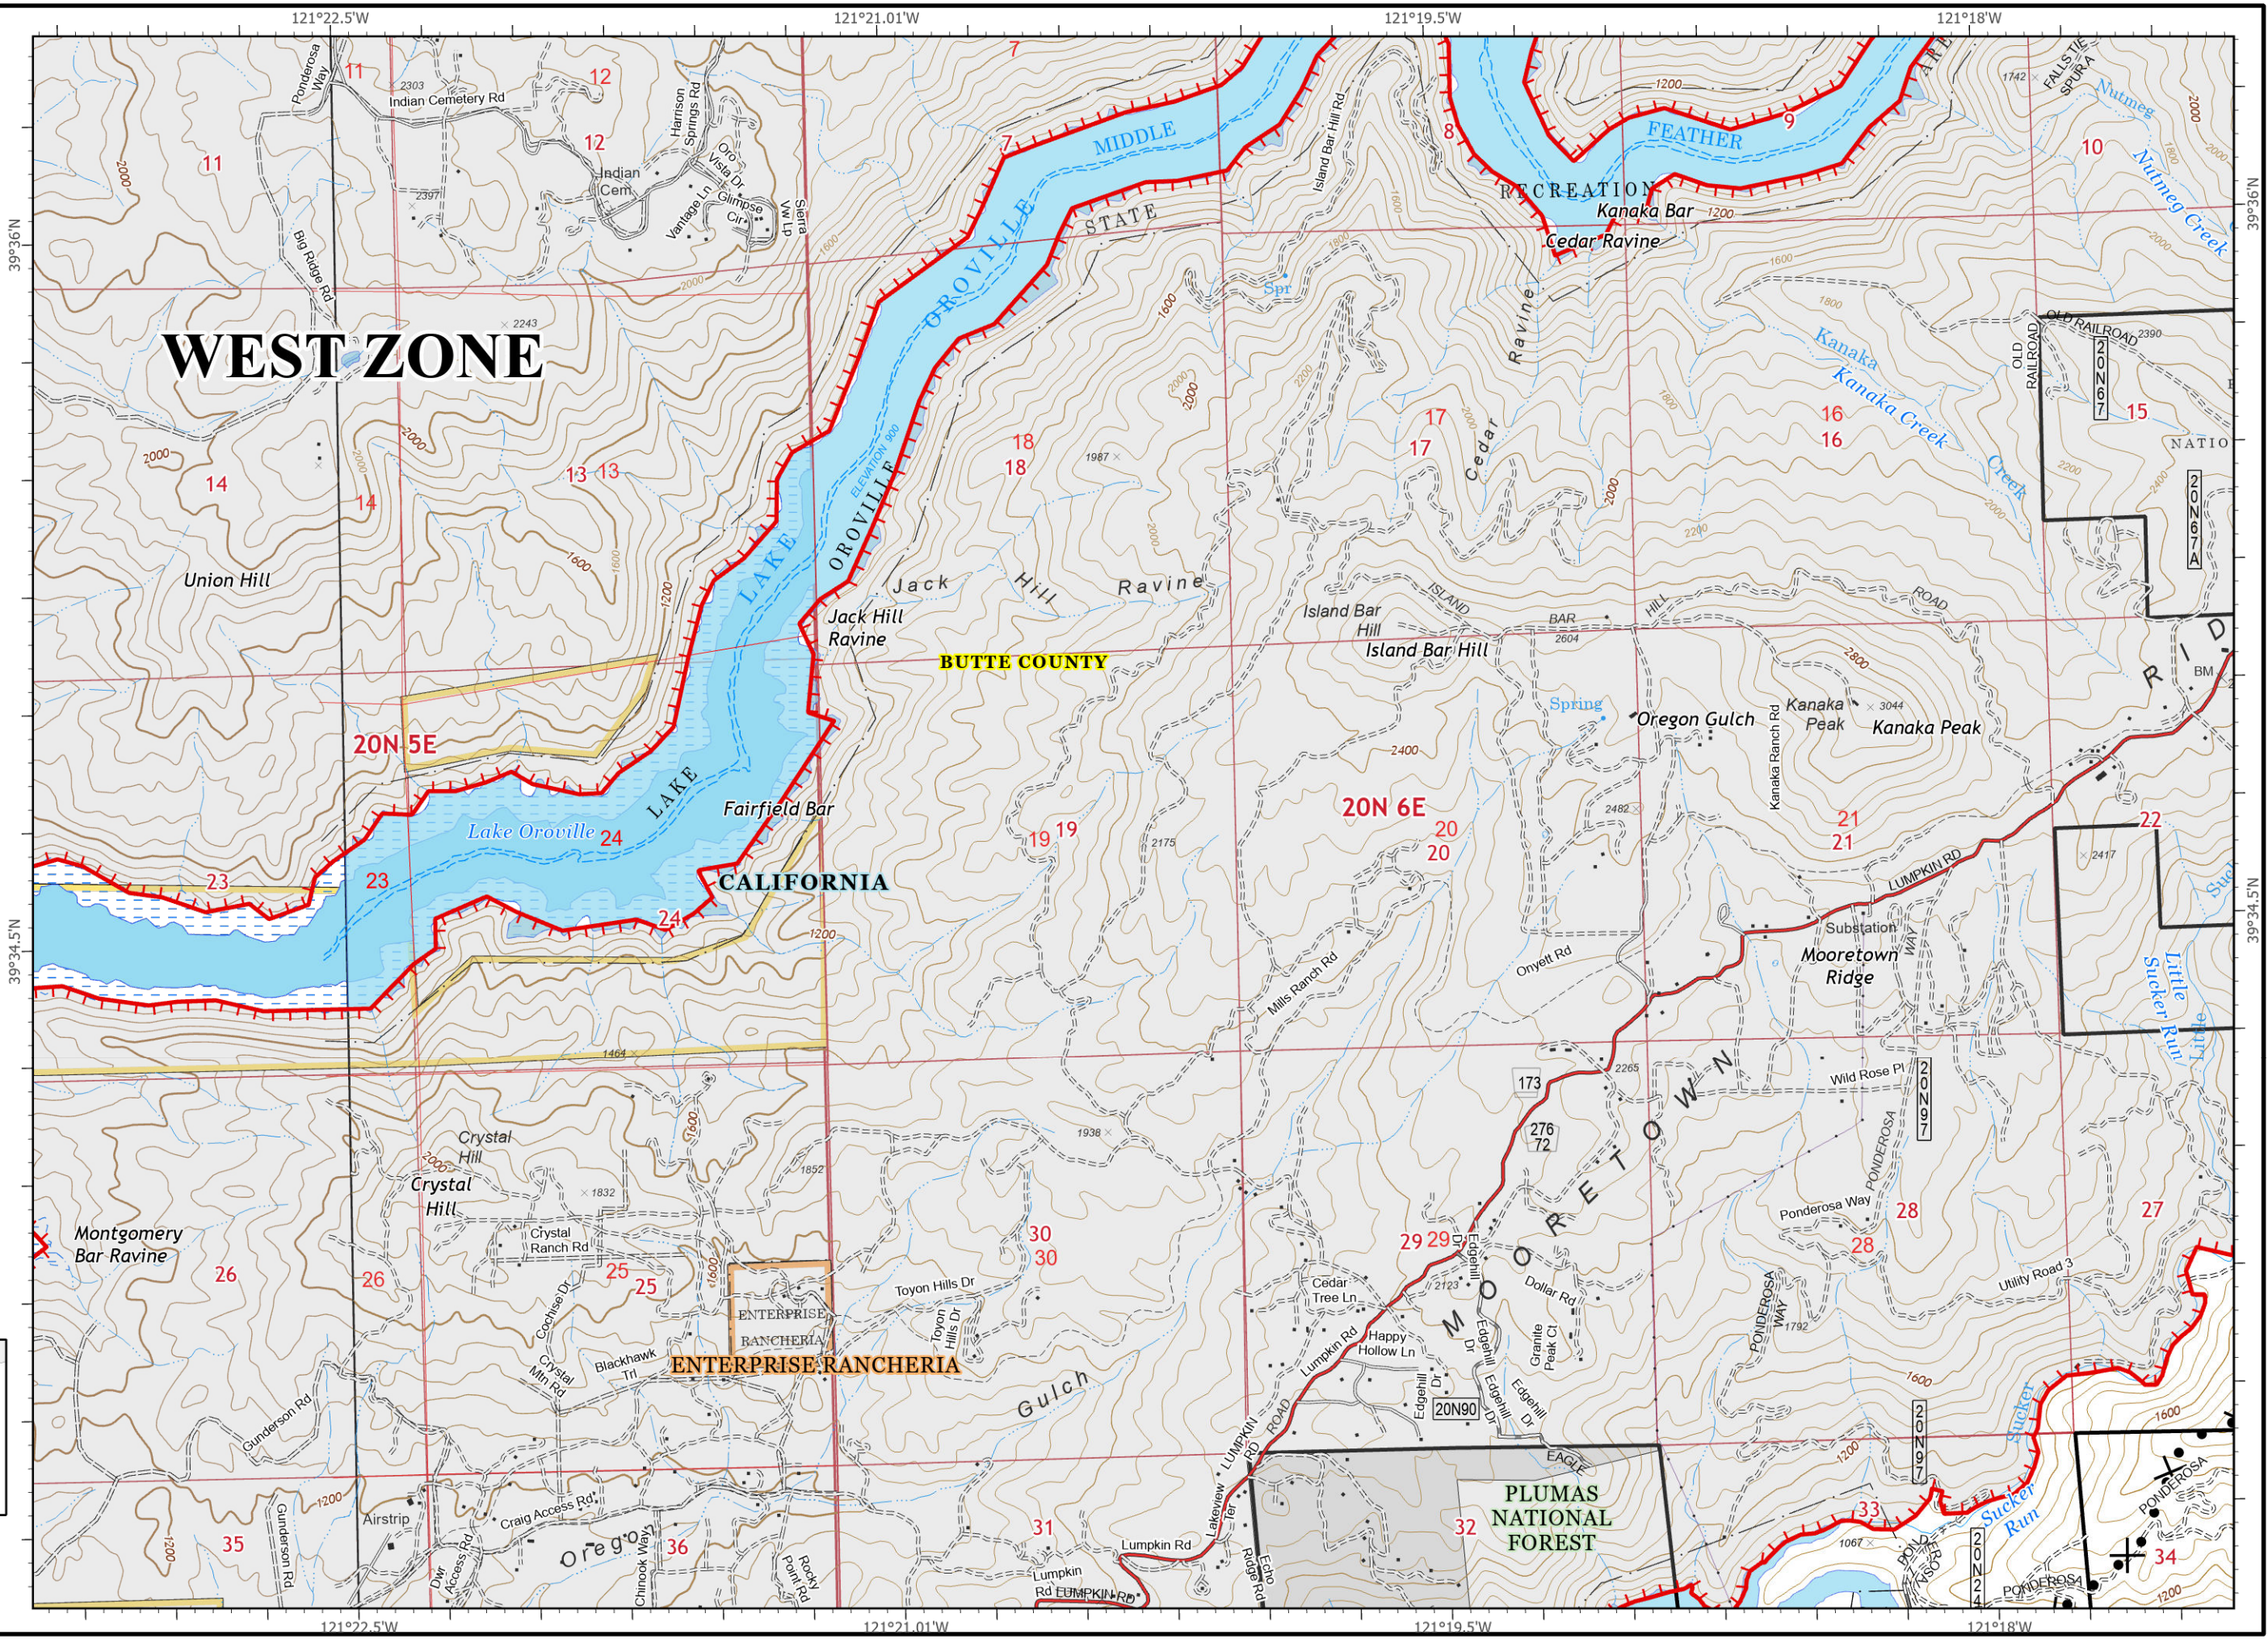

IAP Map Pack

North Complex
CA-PNF-001308
September 12, 2020
South Zone
Index Page: K5

- Uncontrolled Fire Edge
- Proposed Dozer Line

Cascades										
I4	I5	I6	I7	I8	I9	I10				
J4	J5	J6	J7	J8	J9					
K4	K5	K6	K7	K8	K9					
L4	L5	L6	L7	L8	L9					
M4	M5	M6	M7