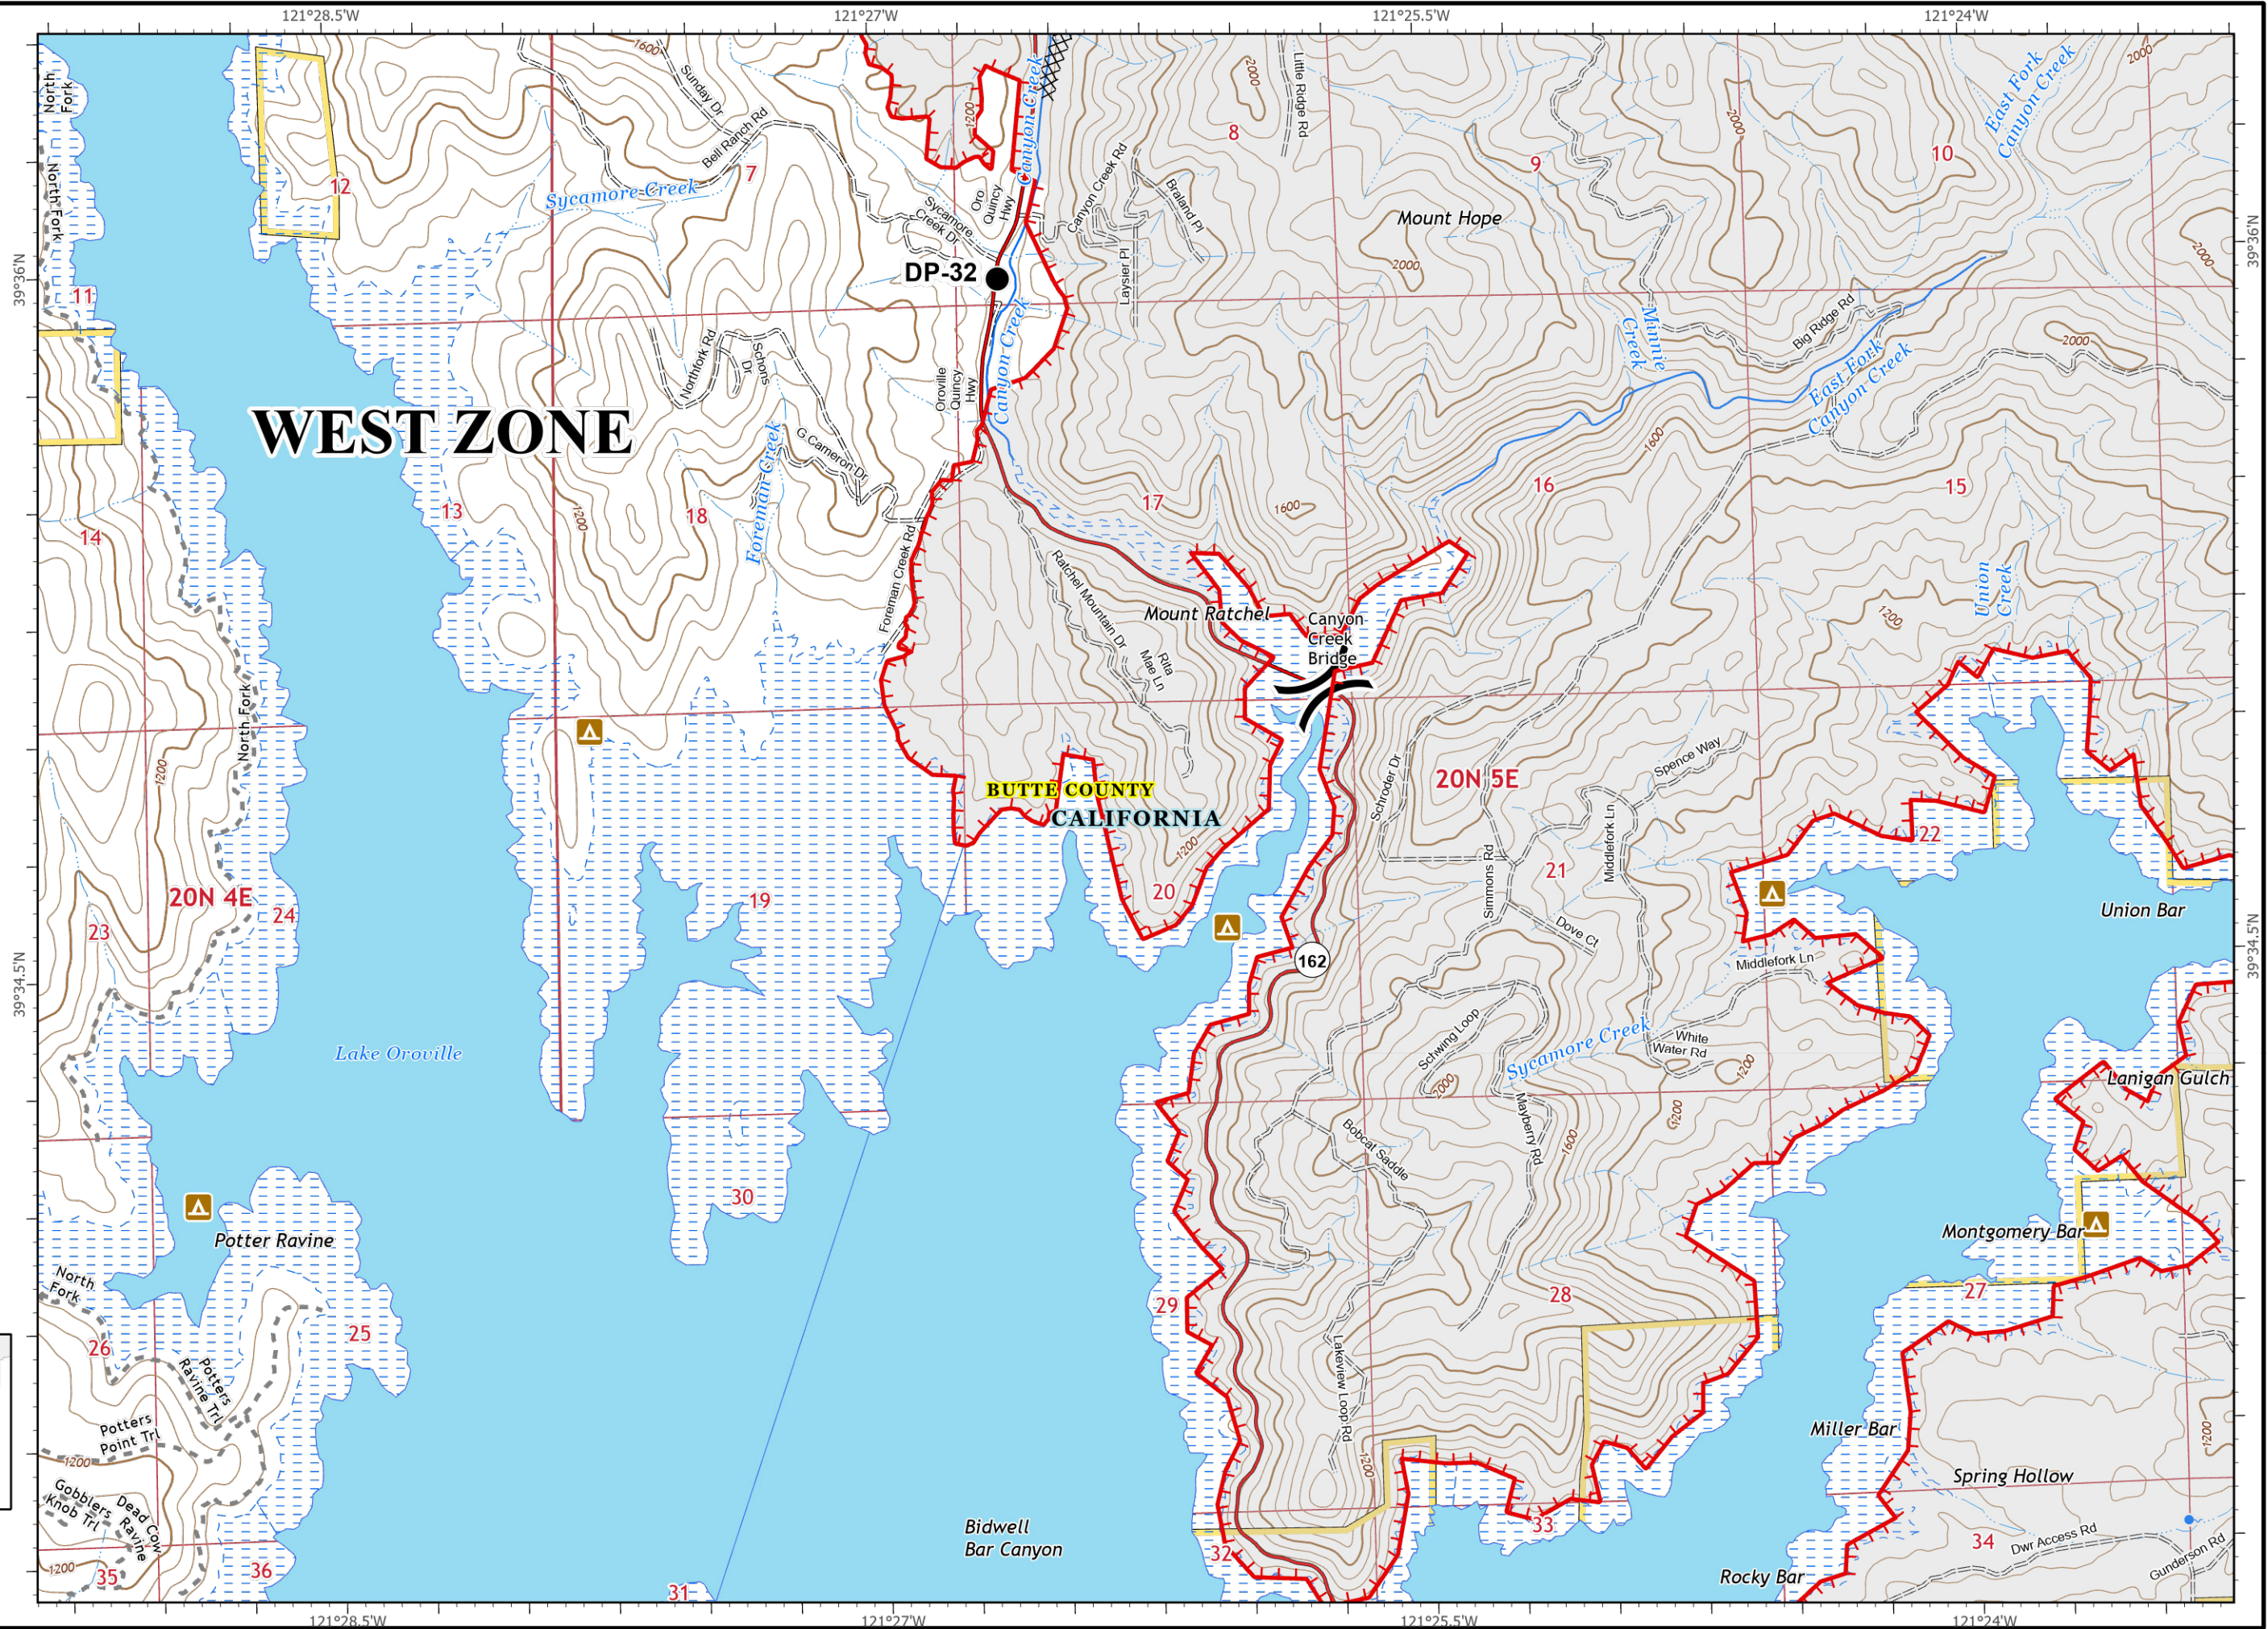

IAP Map Pack

North Complex
CA-PNF-001308
September 12, 2020
South Zone

Index Page: K4

- Drop Point
- ⌋ Division Break
- Uncontrolled Fire Edge
- ⊗⊗ Completed Dozer Line

WEST ZONE

BUTTE COUNTY
CALIFORNIA

Cascades										
I4	I5	I6	I7	I8	I9	I10				
J4	J5	J6	J7	J8	J9					
K4	K5	K6	K7	K8	K9					
L4	L5	L6	L7	L8	L9					
M4	M5	M6	M7							