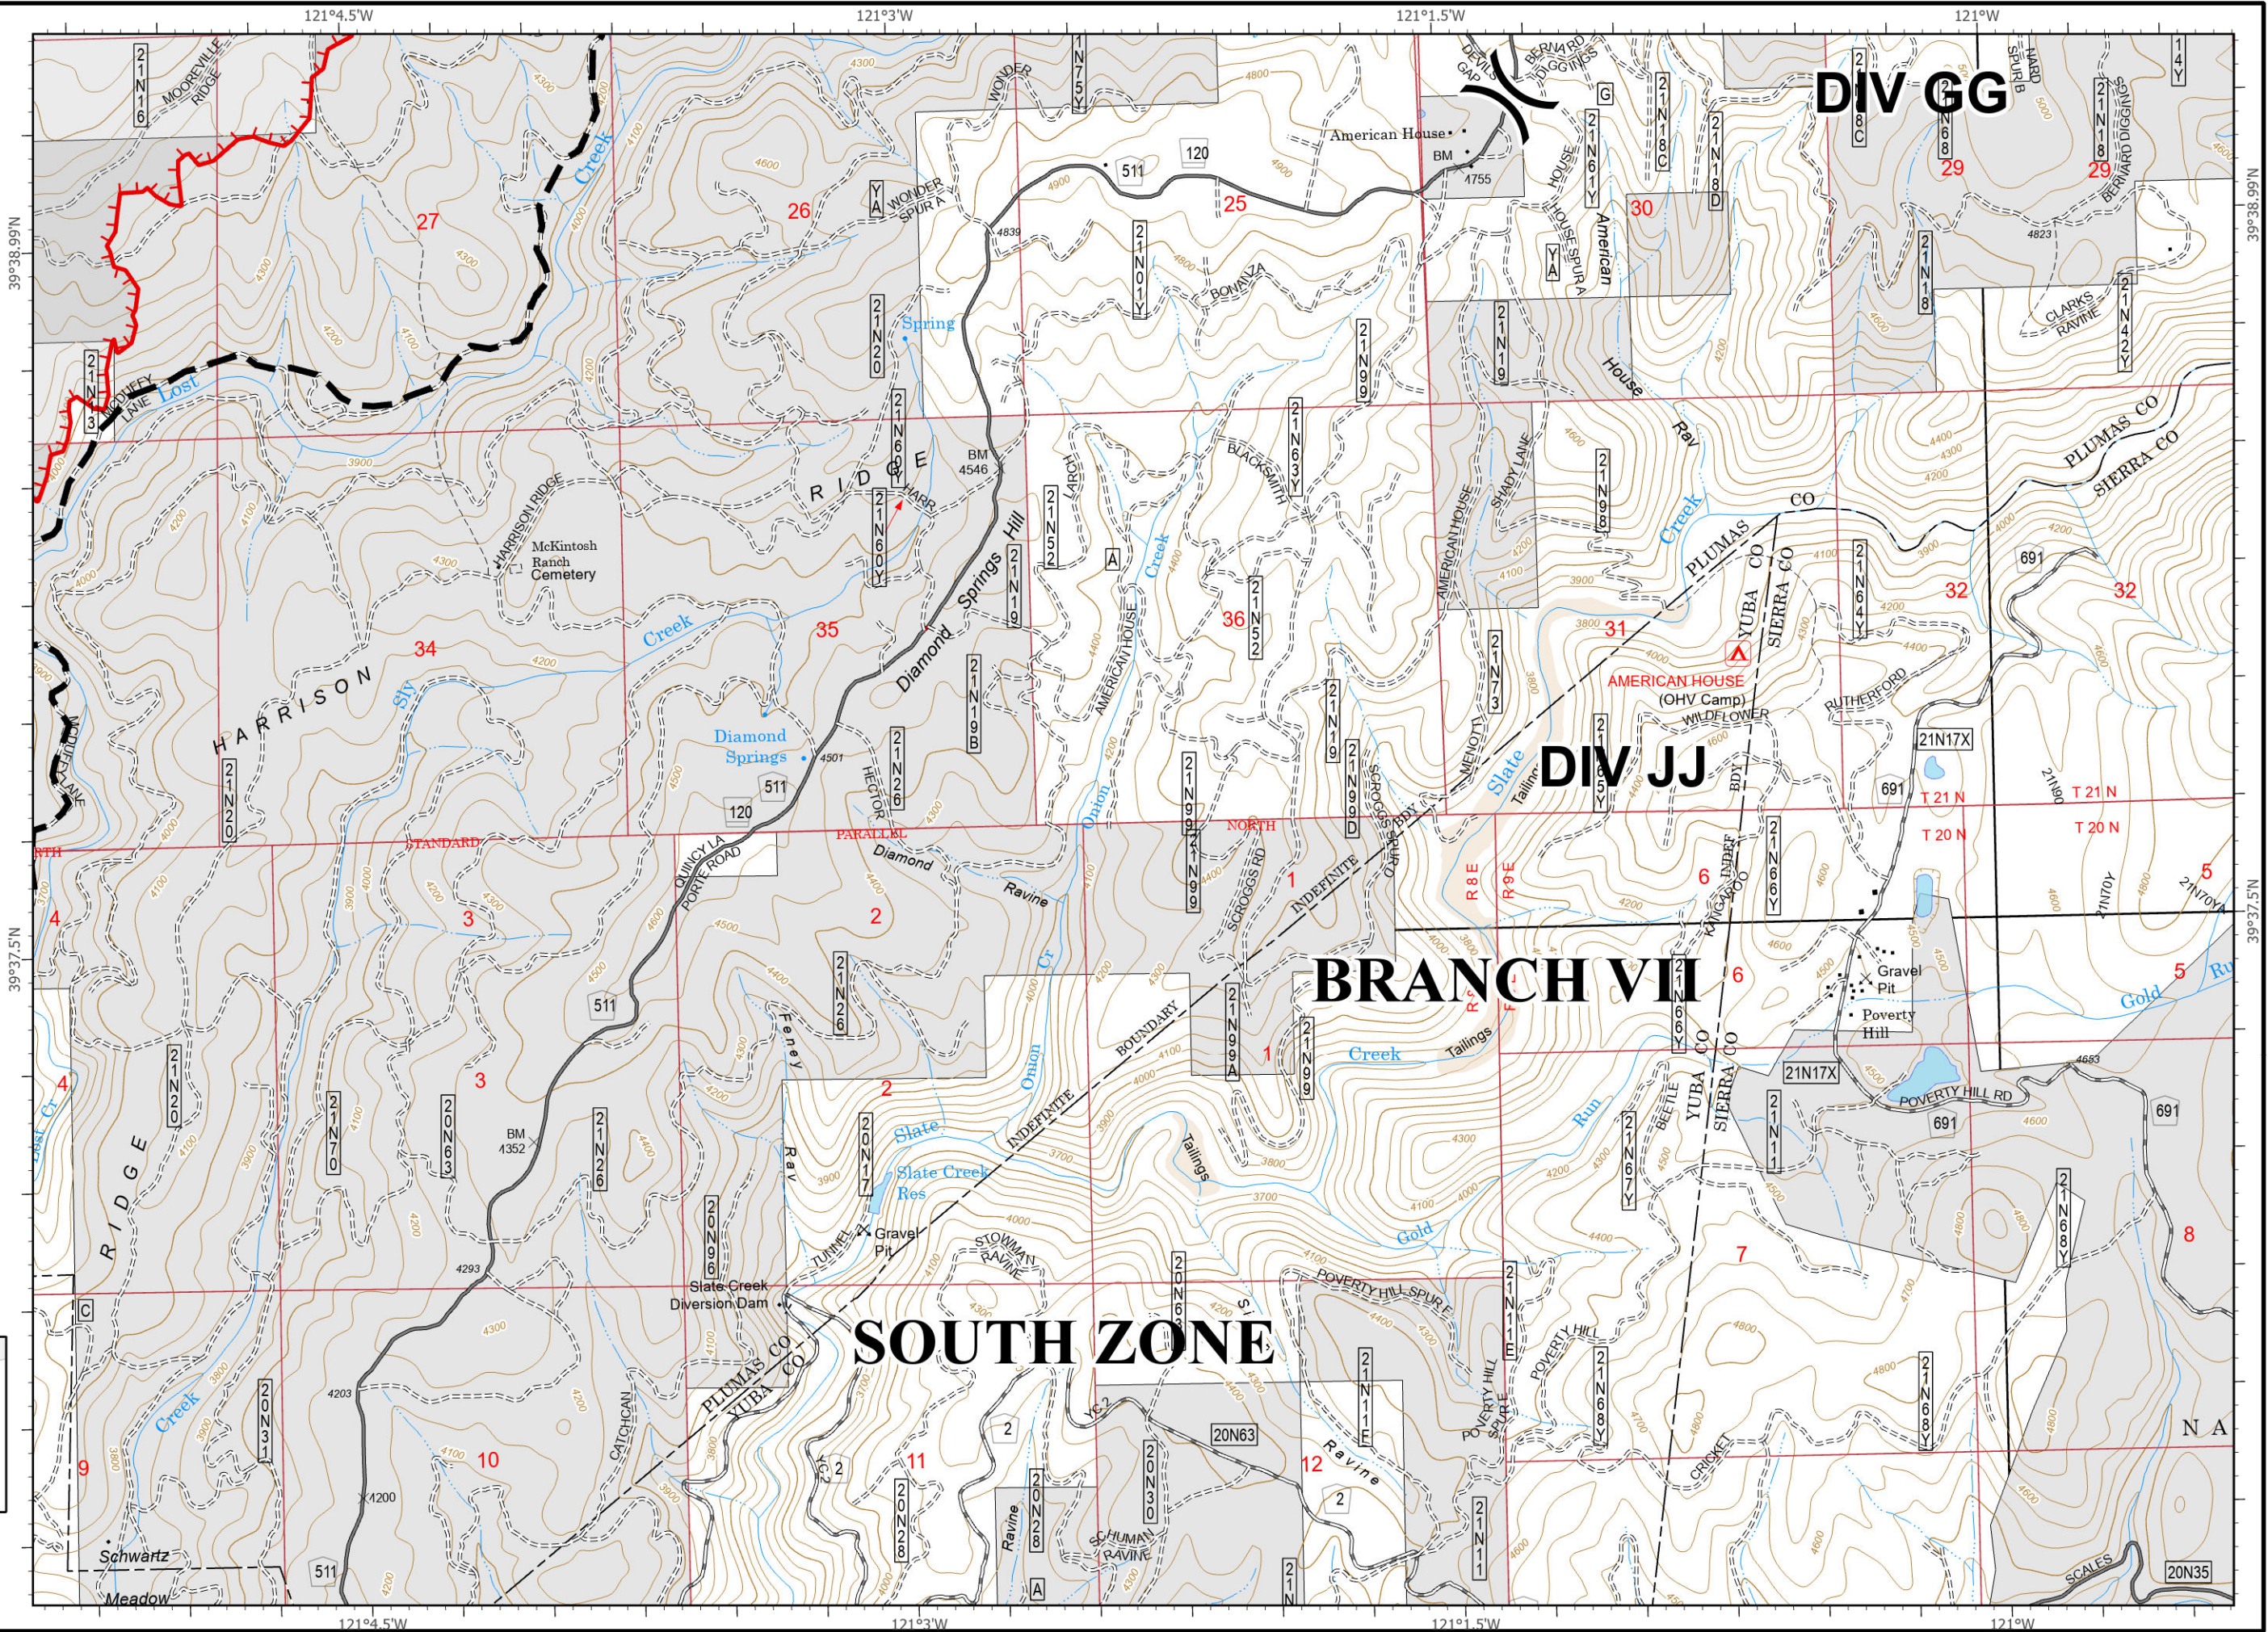

IAP Map Pack

North Complex
CA-PNF-001308
September 12, 2020
South Zone
Index Page: J8

- Division Break
- Uncontrolled Fire Edge
- Planned Fire Line

Cascades										
I4	I5	I6	I7	I8	I9	I10				
J4	J5	J6	J7	J8	J9					
K4	K5	K6	K7	K8	K9					
L4	L5	L6	L7	L8	L9					
M4	M5	M6	M7							

DIV GG

DIV JJ

BRANCH VII

SOUTH ZONE