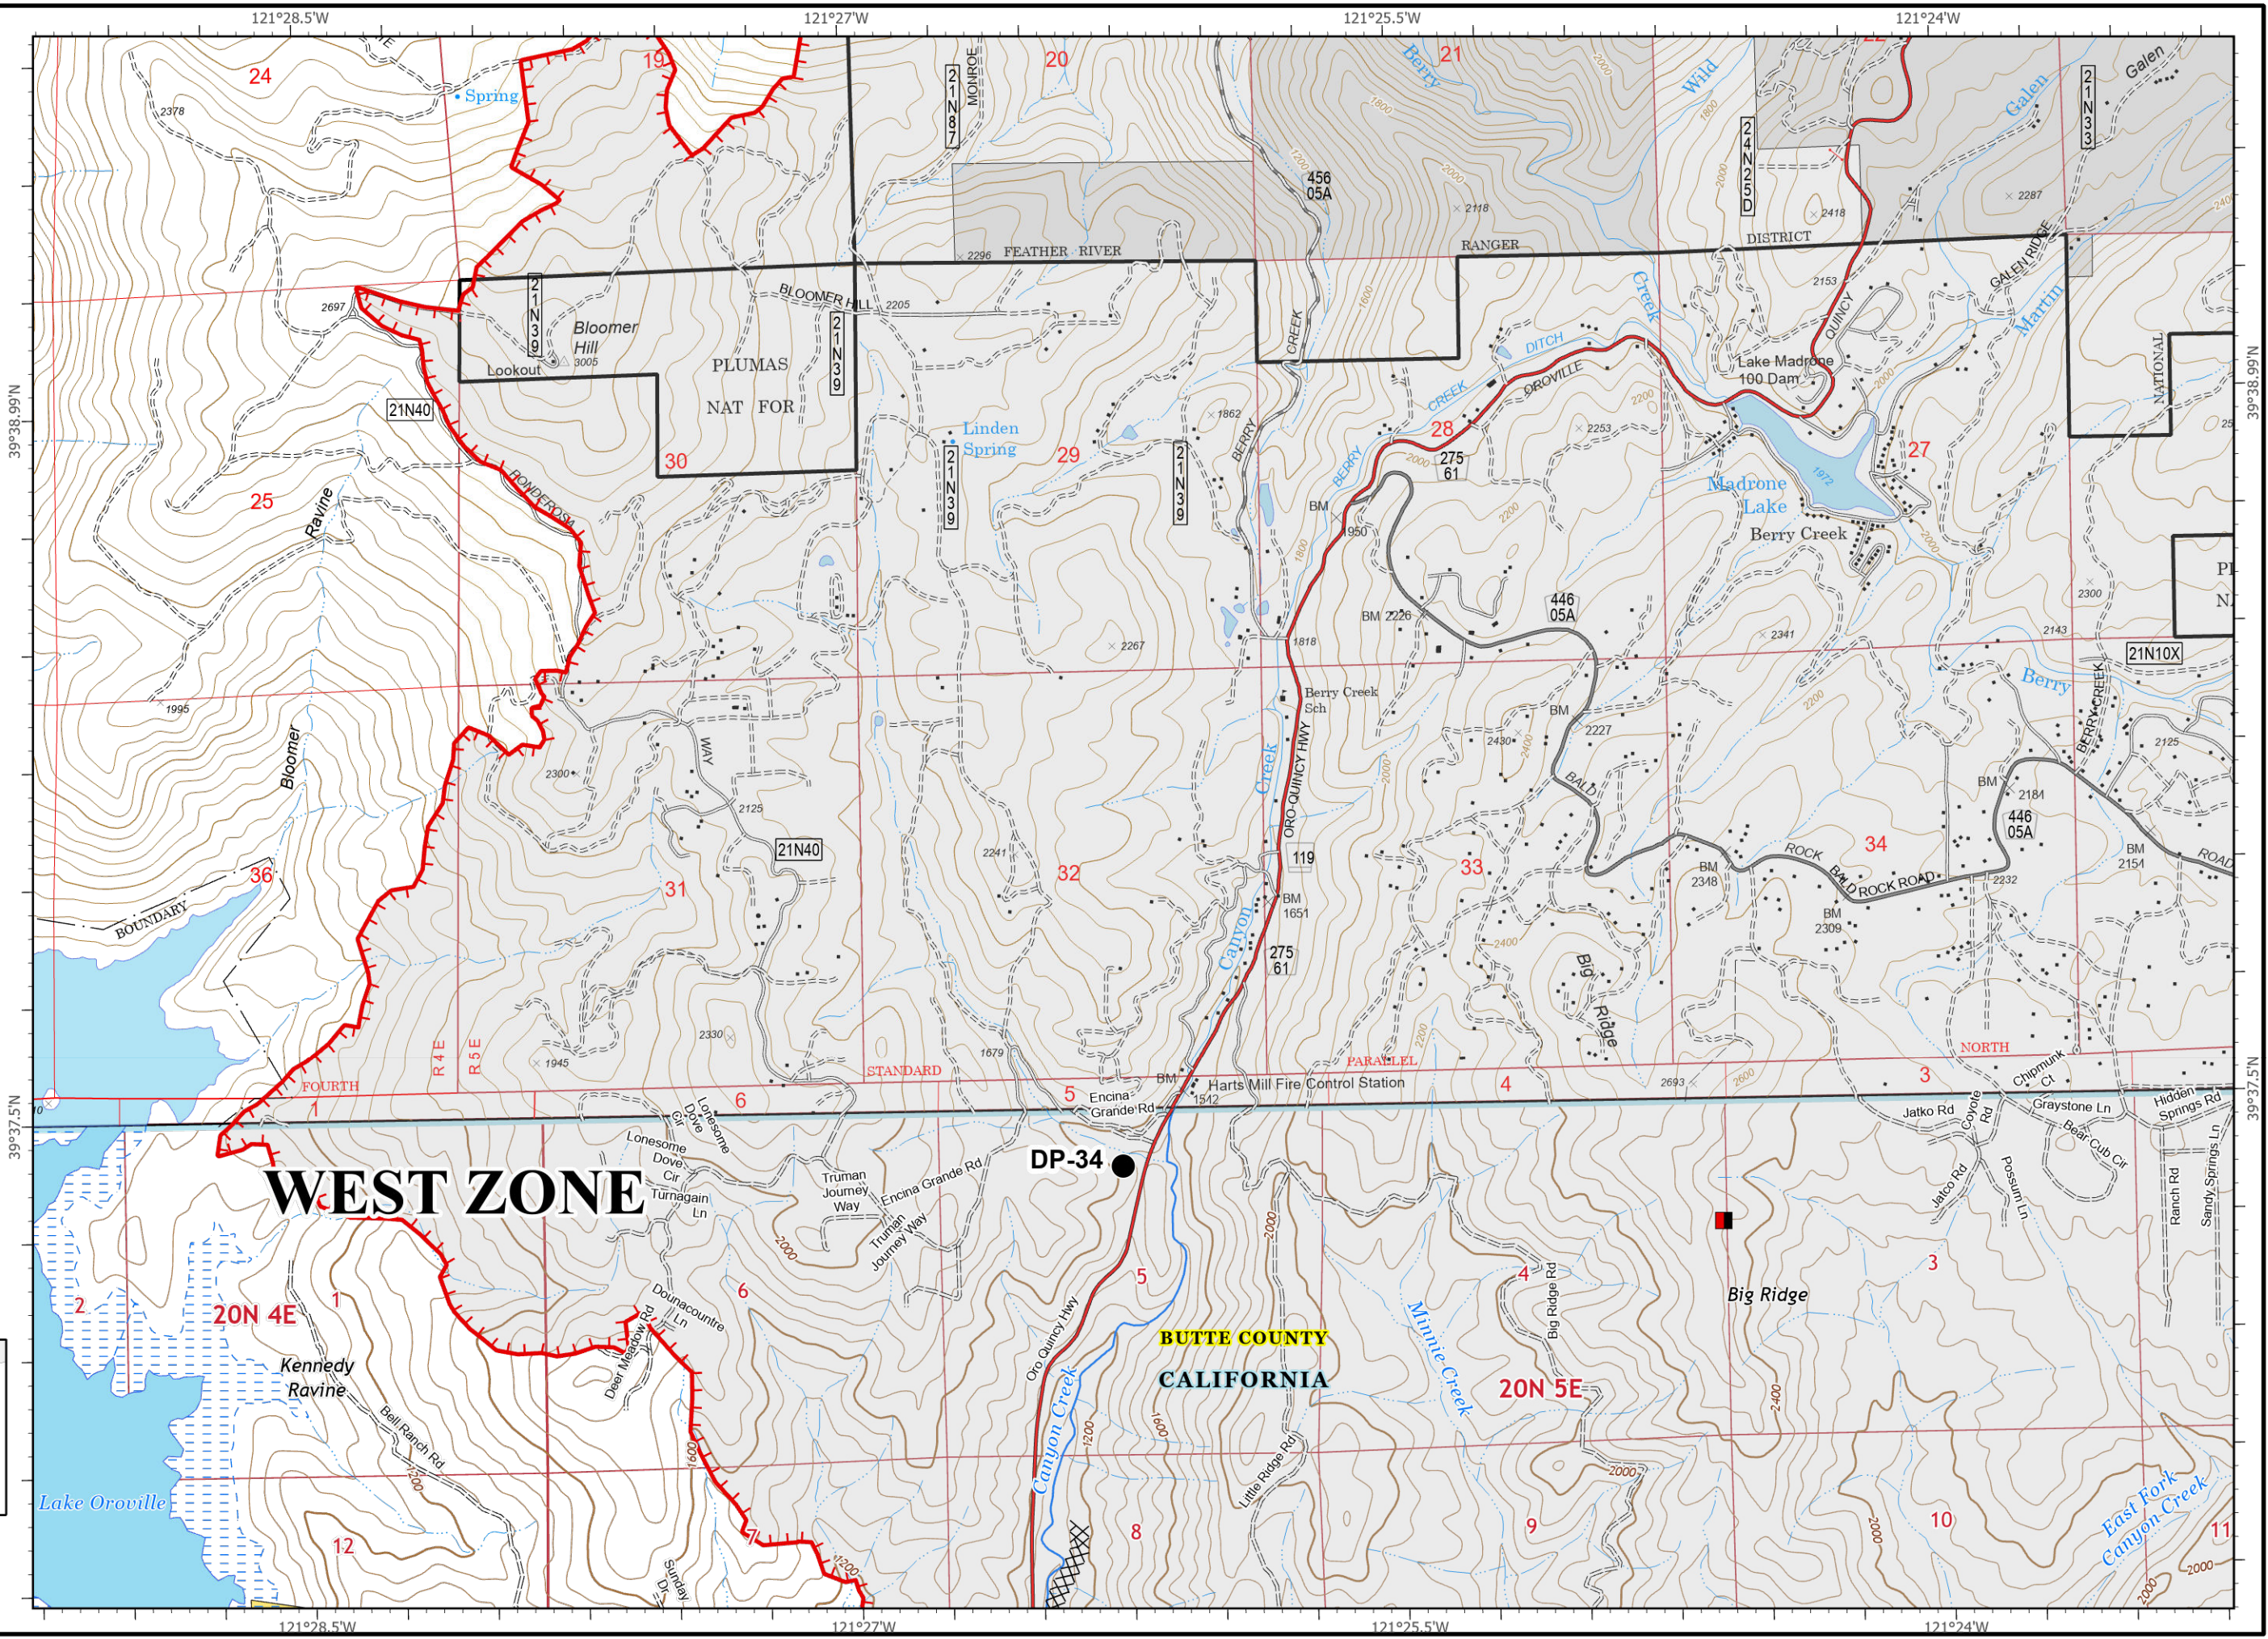

IAP Map Pack

North Complex
CA-PNF-001308
September 12, 2020
South Zone
Index Page: J4

- Drop Point
- Uncontrolled Fire Edge
- XX Completed Dozer Line
- Mandatory Exclusion Area

Cascades										
I4	I5	I6	I7	I8	I9	I10				
J4	J5	J6	J7	J8	J9					
K4	K5	K6	K7	K8	K9					
L4	L5	L6	L7	L8	L9					
M4	M5	M6	M7							