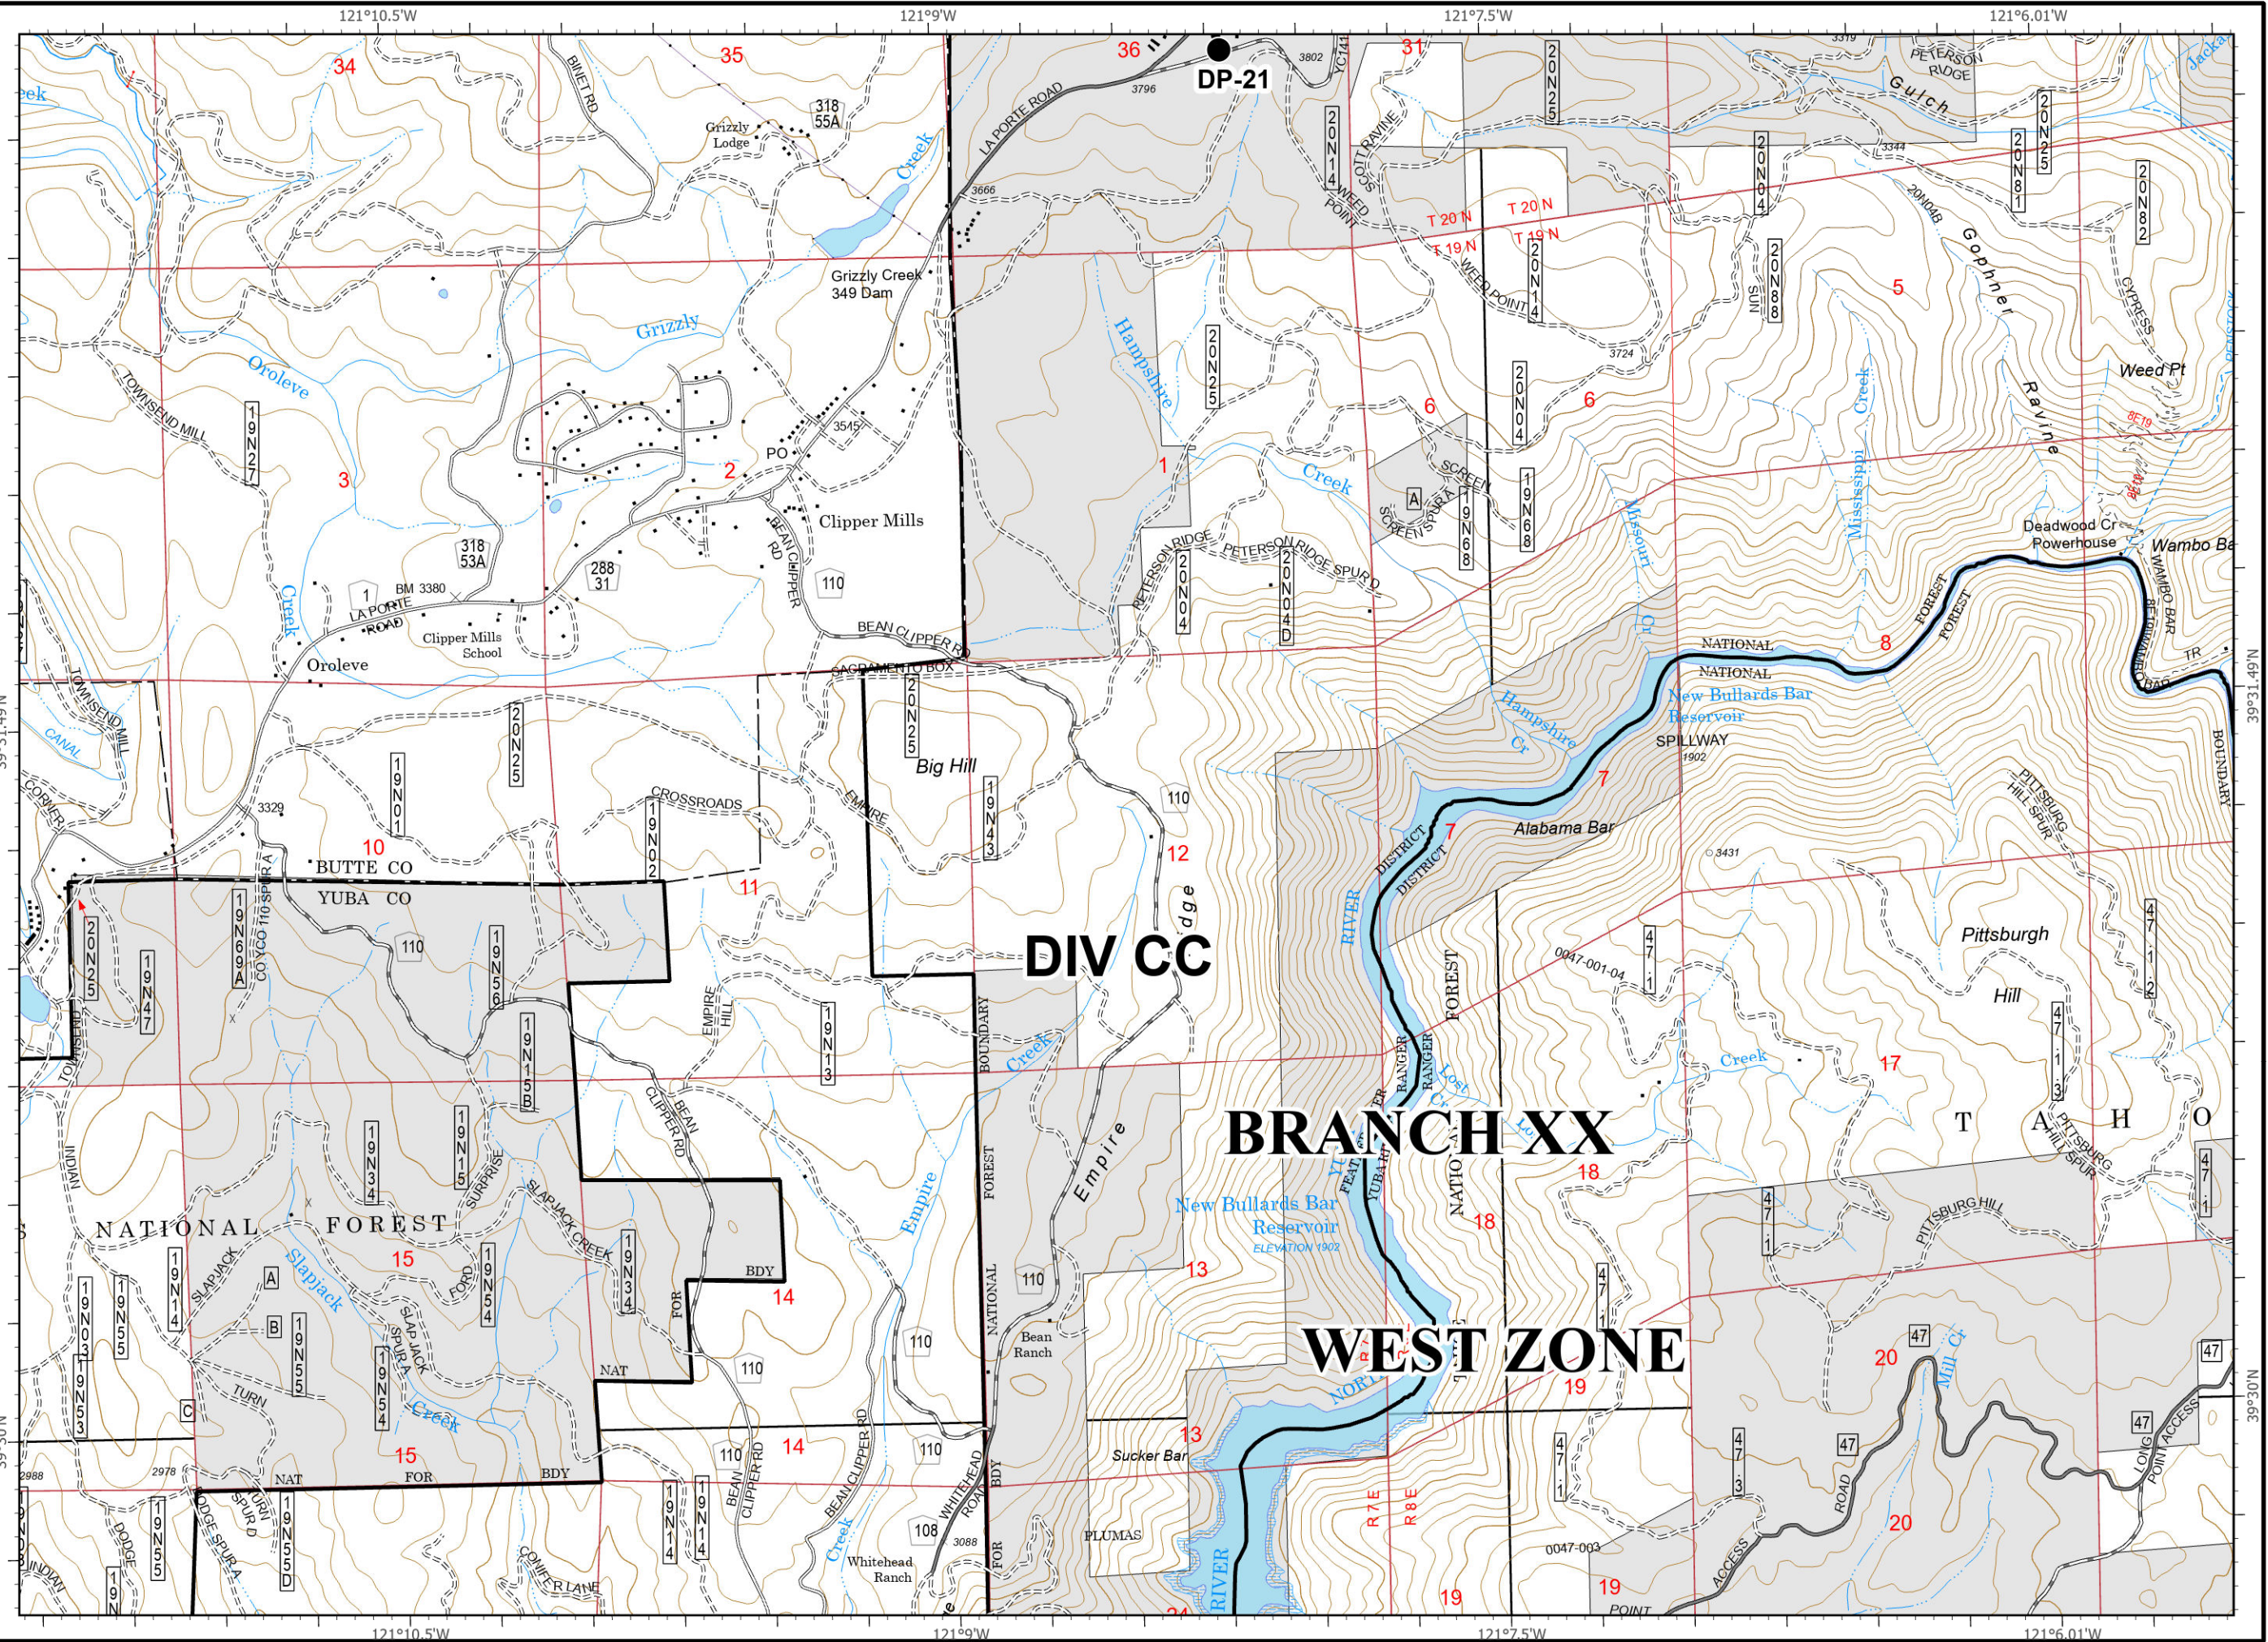

IAP Map Pack

North Complex
CA-PNF-001308
September 12, 2020
South Zone
Index Page: L7

● Drop Point

Cascades										
I4	I5	I6	I7	I8	I9	I10				
J4	J5	J6	J7	J8	J9					
K4	K5	K6	K7	K8	K9					
L4	L5	L6	L7	L8	L9					
M4	M5	M6	M7