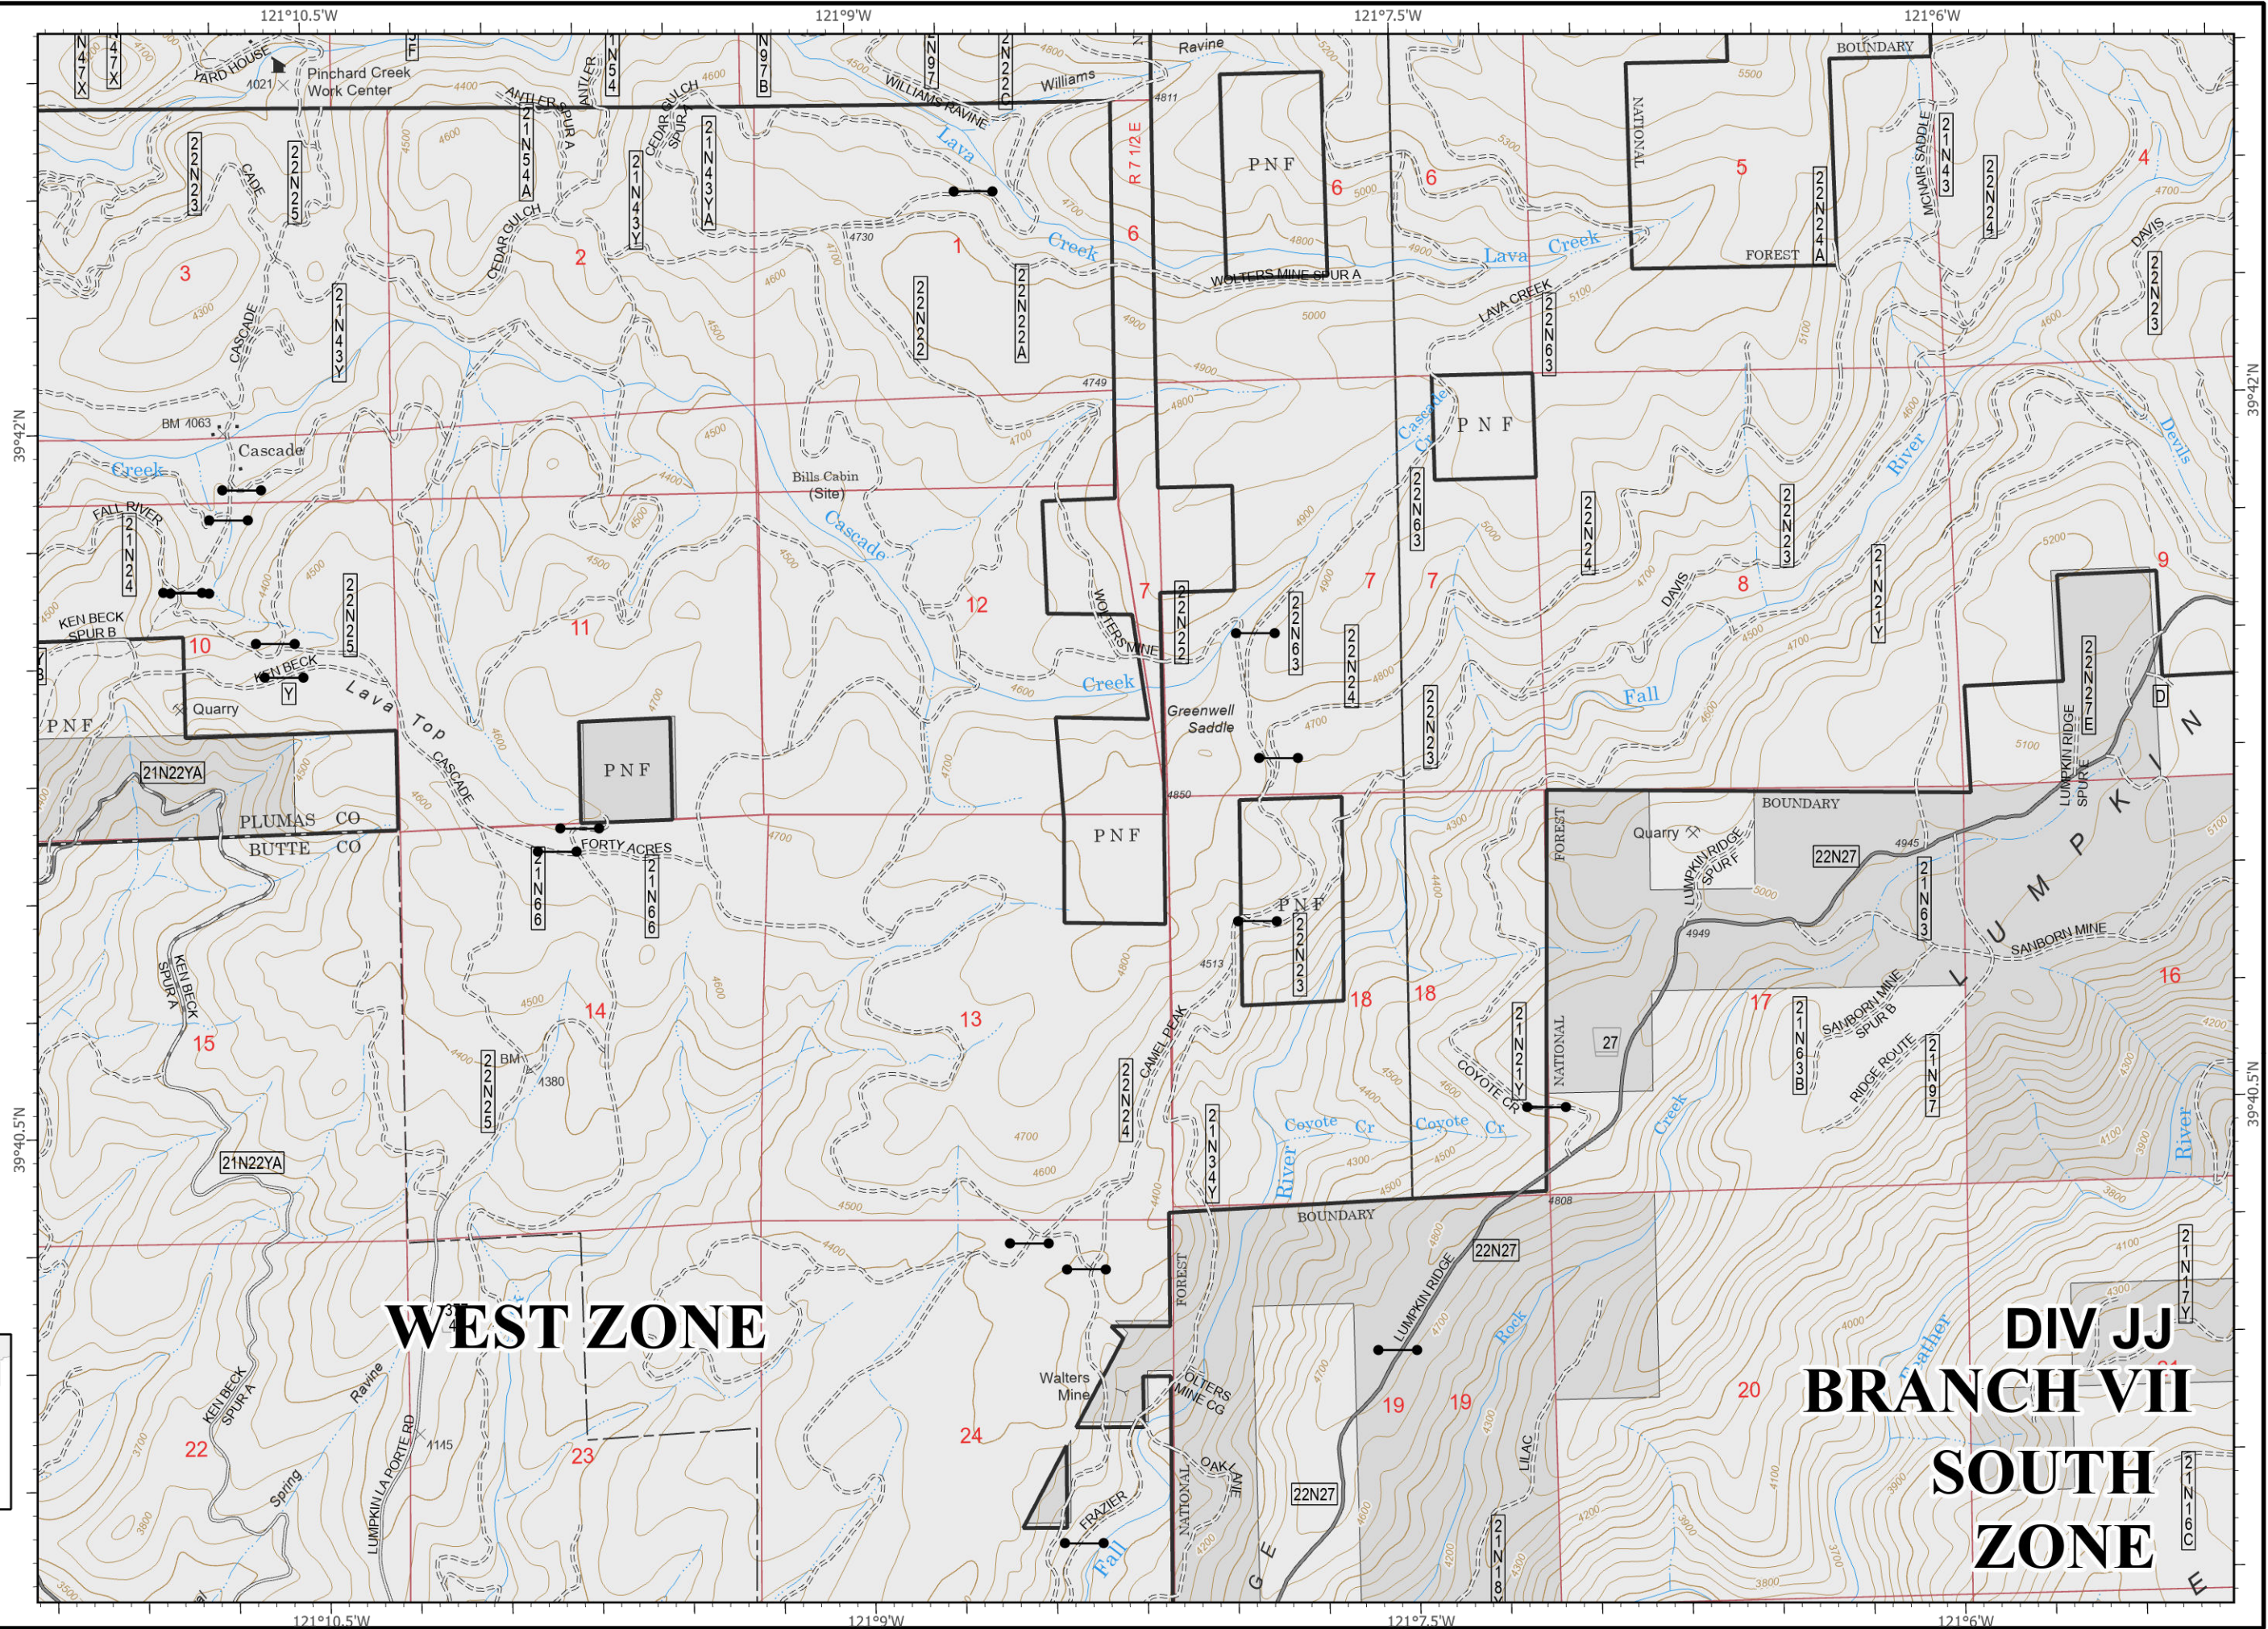

IAP Map Pack

North Complex
CA-PNF-001308
September 12, 2020
South Zone
Index Page: 17

● SPI Gate

WEST ZONE

**DIV JJ
BRANCH VII
SOUTH
ZONE**

I4	I5	I6	I7	I8	I9	I10
J4	J5	J6	J7	J8	J9	
K4	K5	K6	K7	K8	K9	
L4	L5	L6	L7	L8	L9	
M4	M5	M6	M7