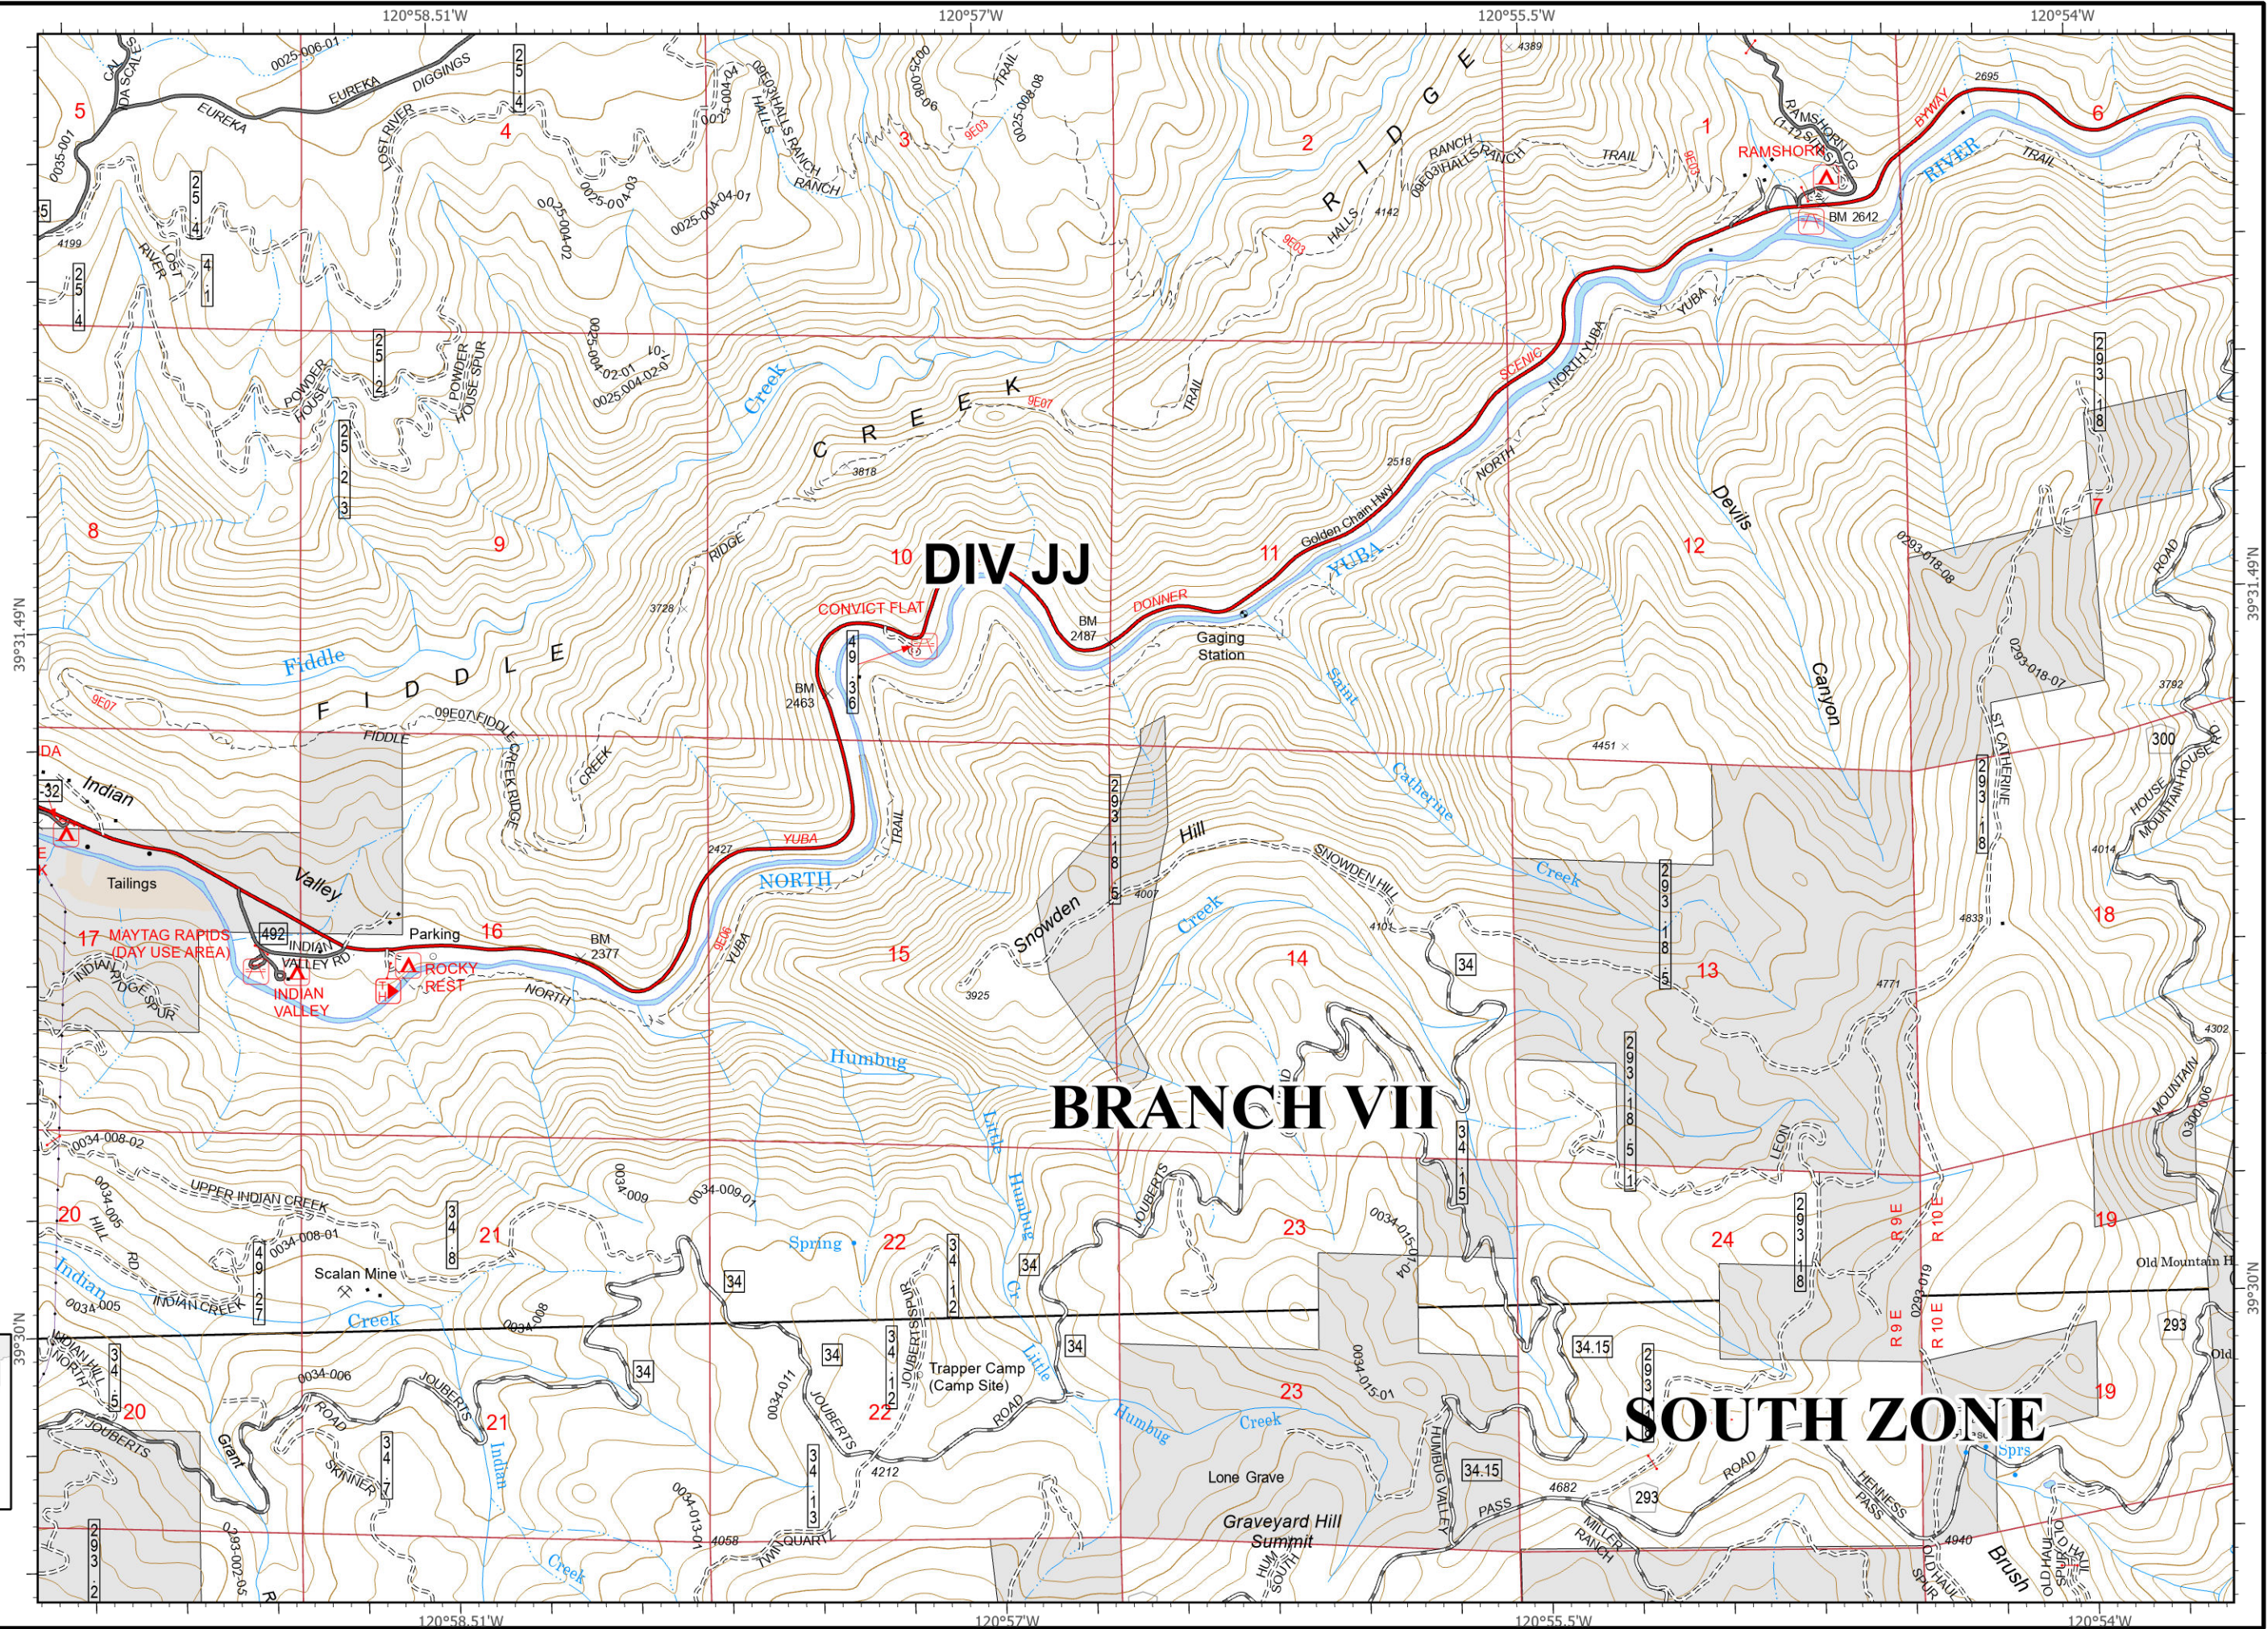

IAP Map Pack

North Complex
CA-PNF-001308
September 12, 2020
South Zone
Index Page: L9

Cascades										
I4	I5	I6	I7	I8	I9	I10	I11	I12	I13	I14
J4	J5	J6	J7	J8	J9	J10	J11	J12	J13	J14
K4	K5	K6	K7	K8	K9	K10	K11	K12	K13	K14
L4	L5	L6	L7	L8	L9	L10	L11	L12	L13	L14
M4	M5	M6	M7	M8	M9	M10	M11	M12	M13	M14