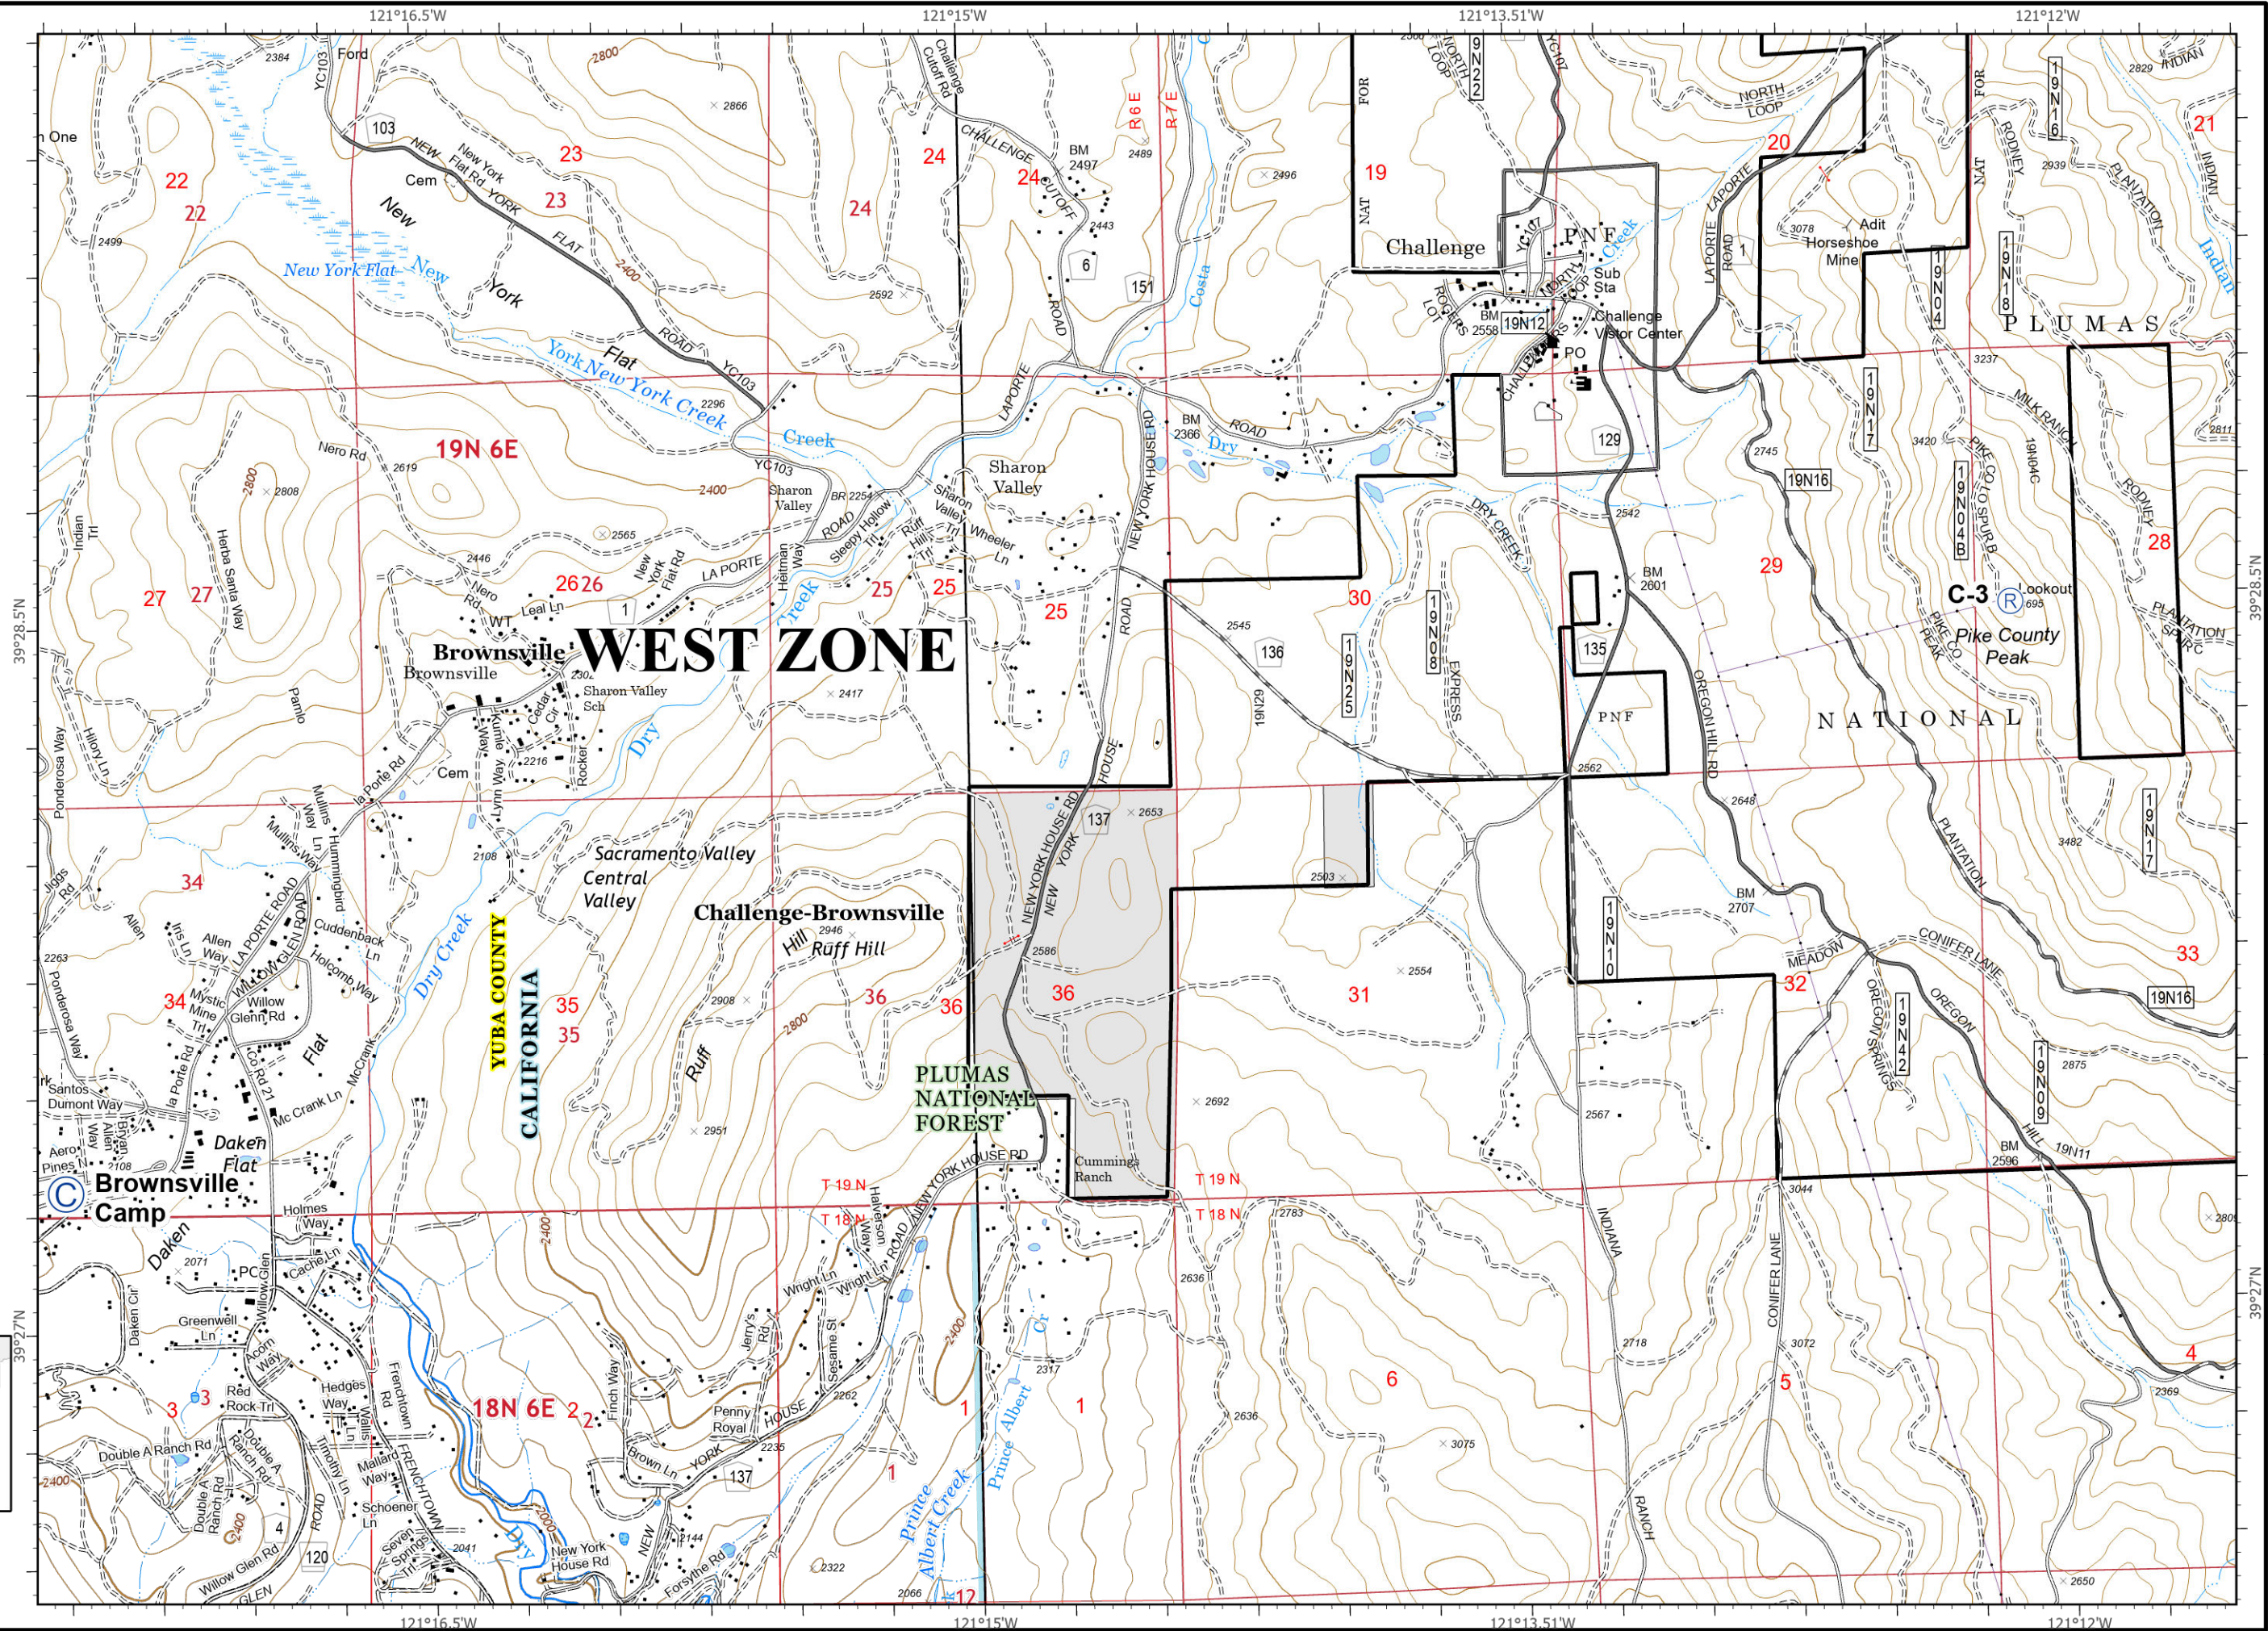

IAP Map Pack

North Complex
CA-PNF-001308
September 12, 2020
South Zone
Index Page: M6

- Camp
- Repeater

Cascades										
I4	I5	I6	I7	I8	I9	I10				
J4	J5	J6	J7	J8	J9					
K4	K5	K6	K7	K8	K9					
L4	L5	L6	L7	L8	L9					
M4	M5	M6	M7