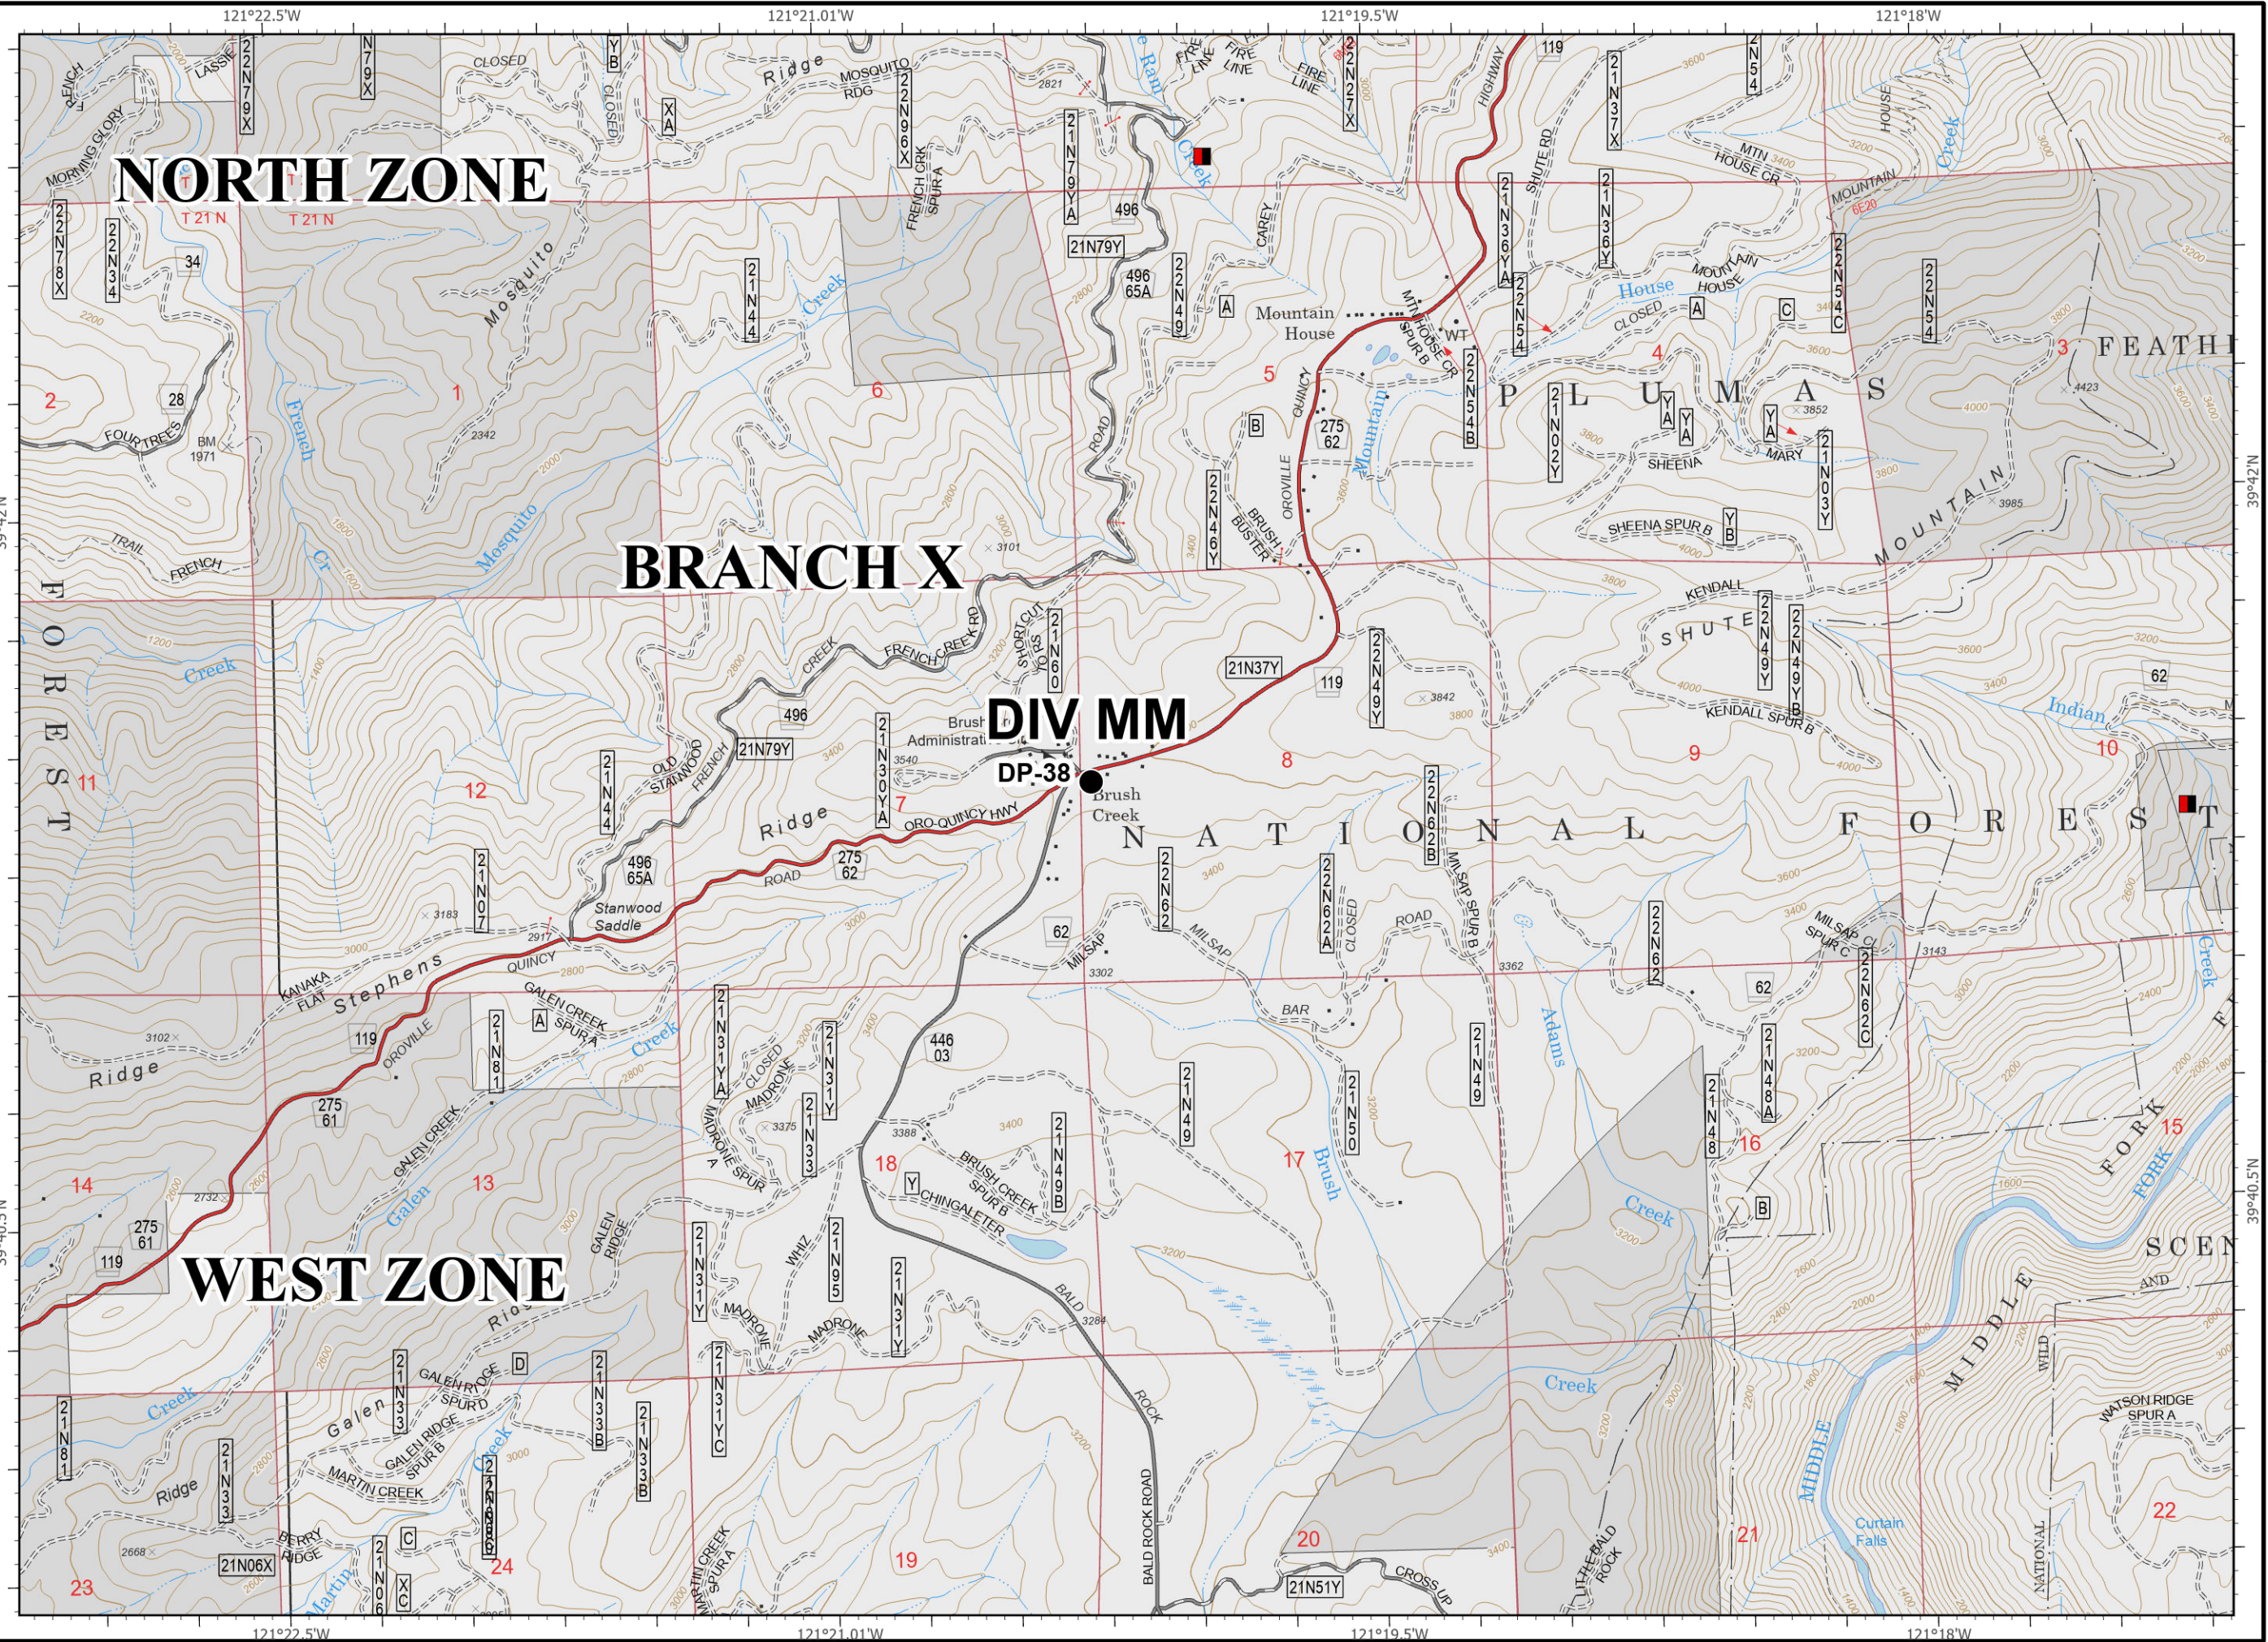

IAP Map Pack

North Complex
CA-PNF-001308
September 12, 2020
South Zone
Index Page: 15

- Drop Point
- Mandatory Exclusion Area

I4	I5	I6	I7	I8	I9	I10
J4	J5	J6	J7	J8	J9	
K4	K5	K6	K7	K8	K9	
L4	L5	L6	L7	L8	L9	
M4	M5	M6	M7