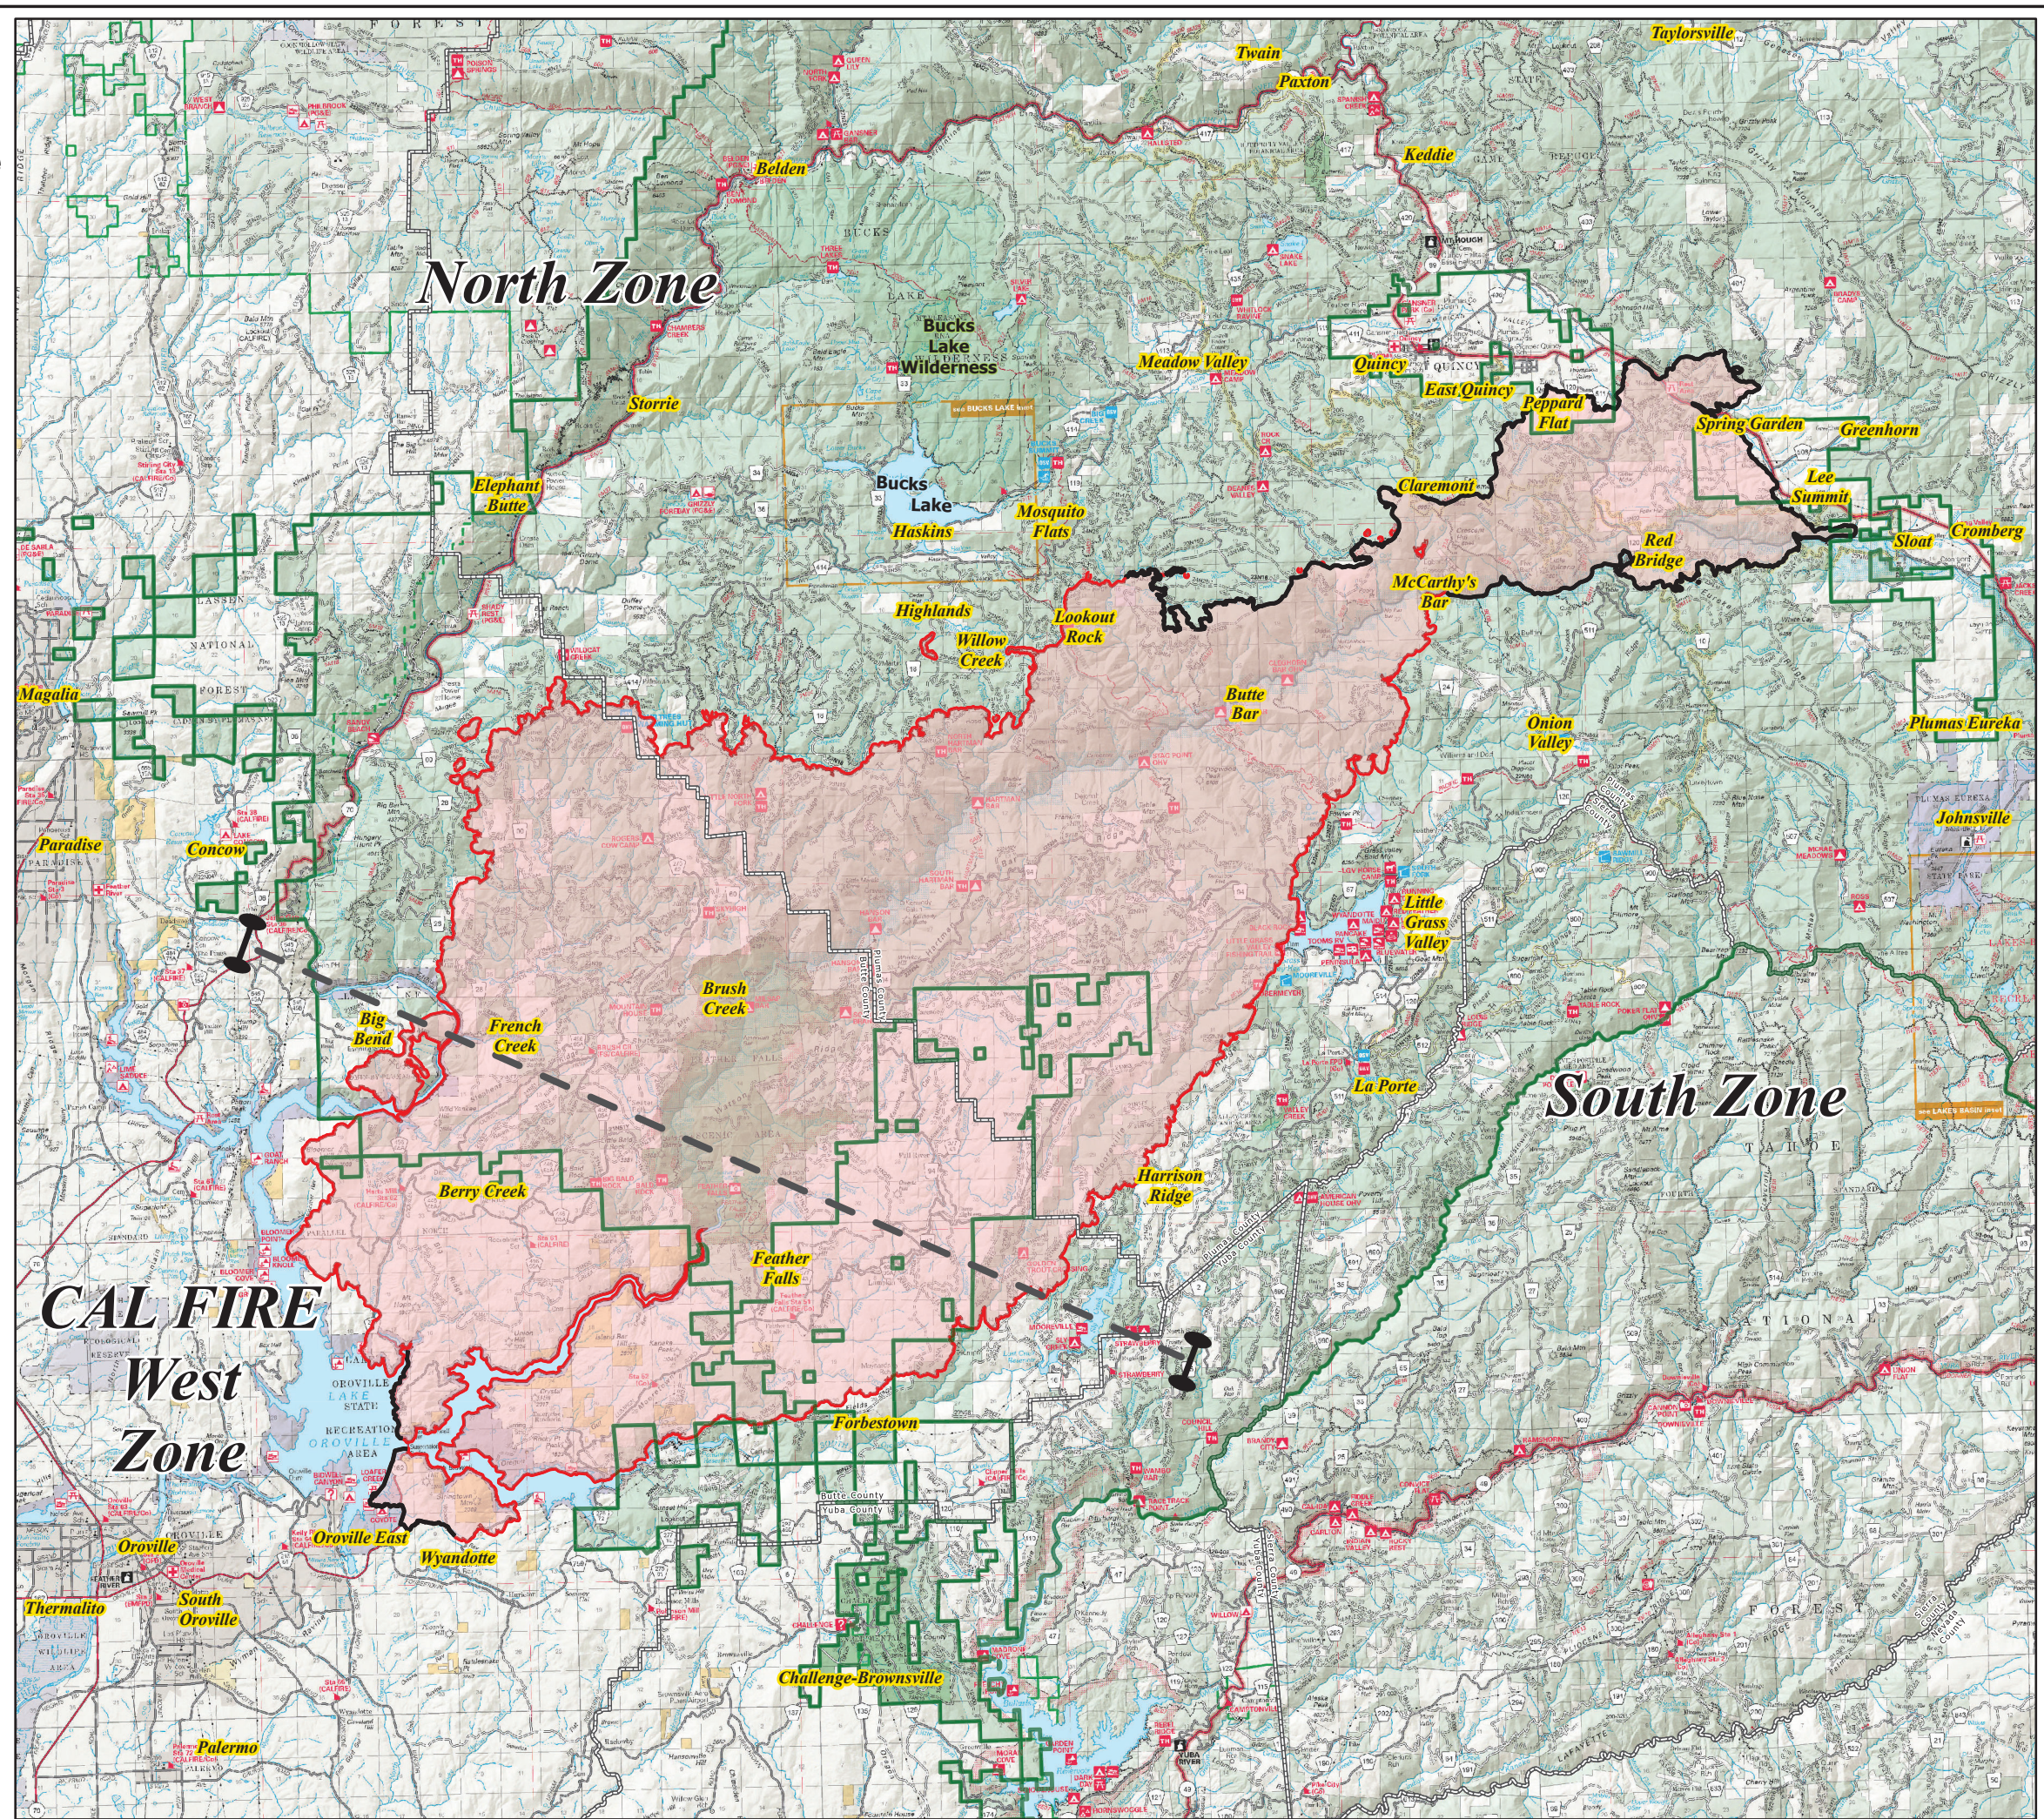

North Complex
CA-PNF-001308

Claremont-Bear Fire
September 13, 2020

Public Information
Map

-  Plumas National Forest Boundary
-  Uncontrolled Fire Edge
-  Contained Fire Edge
-  Wildfire Daily Fire Perimeter

0 1/2 1 2 Miles