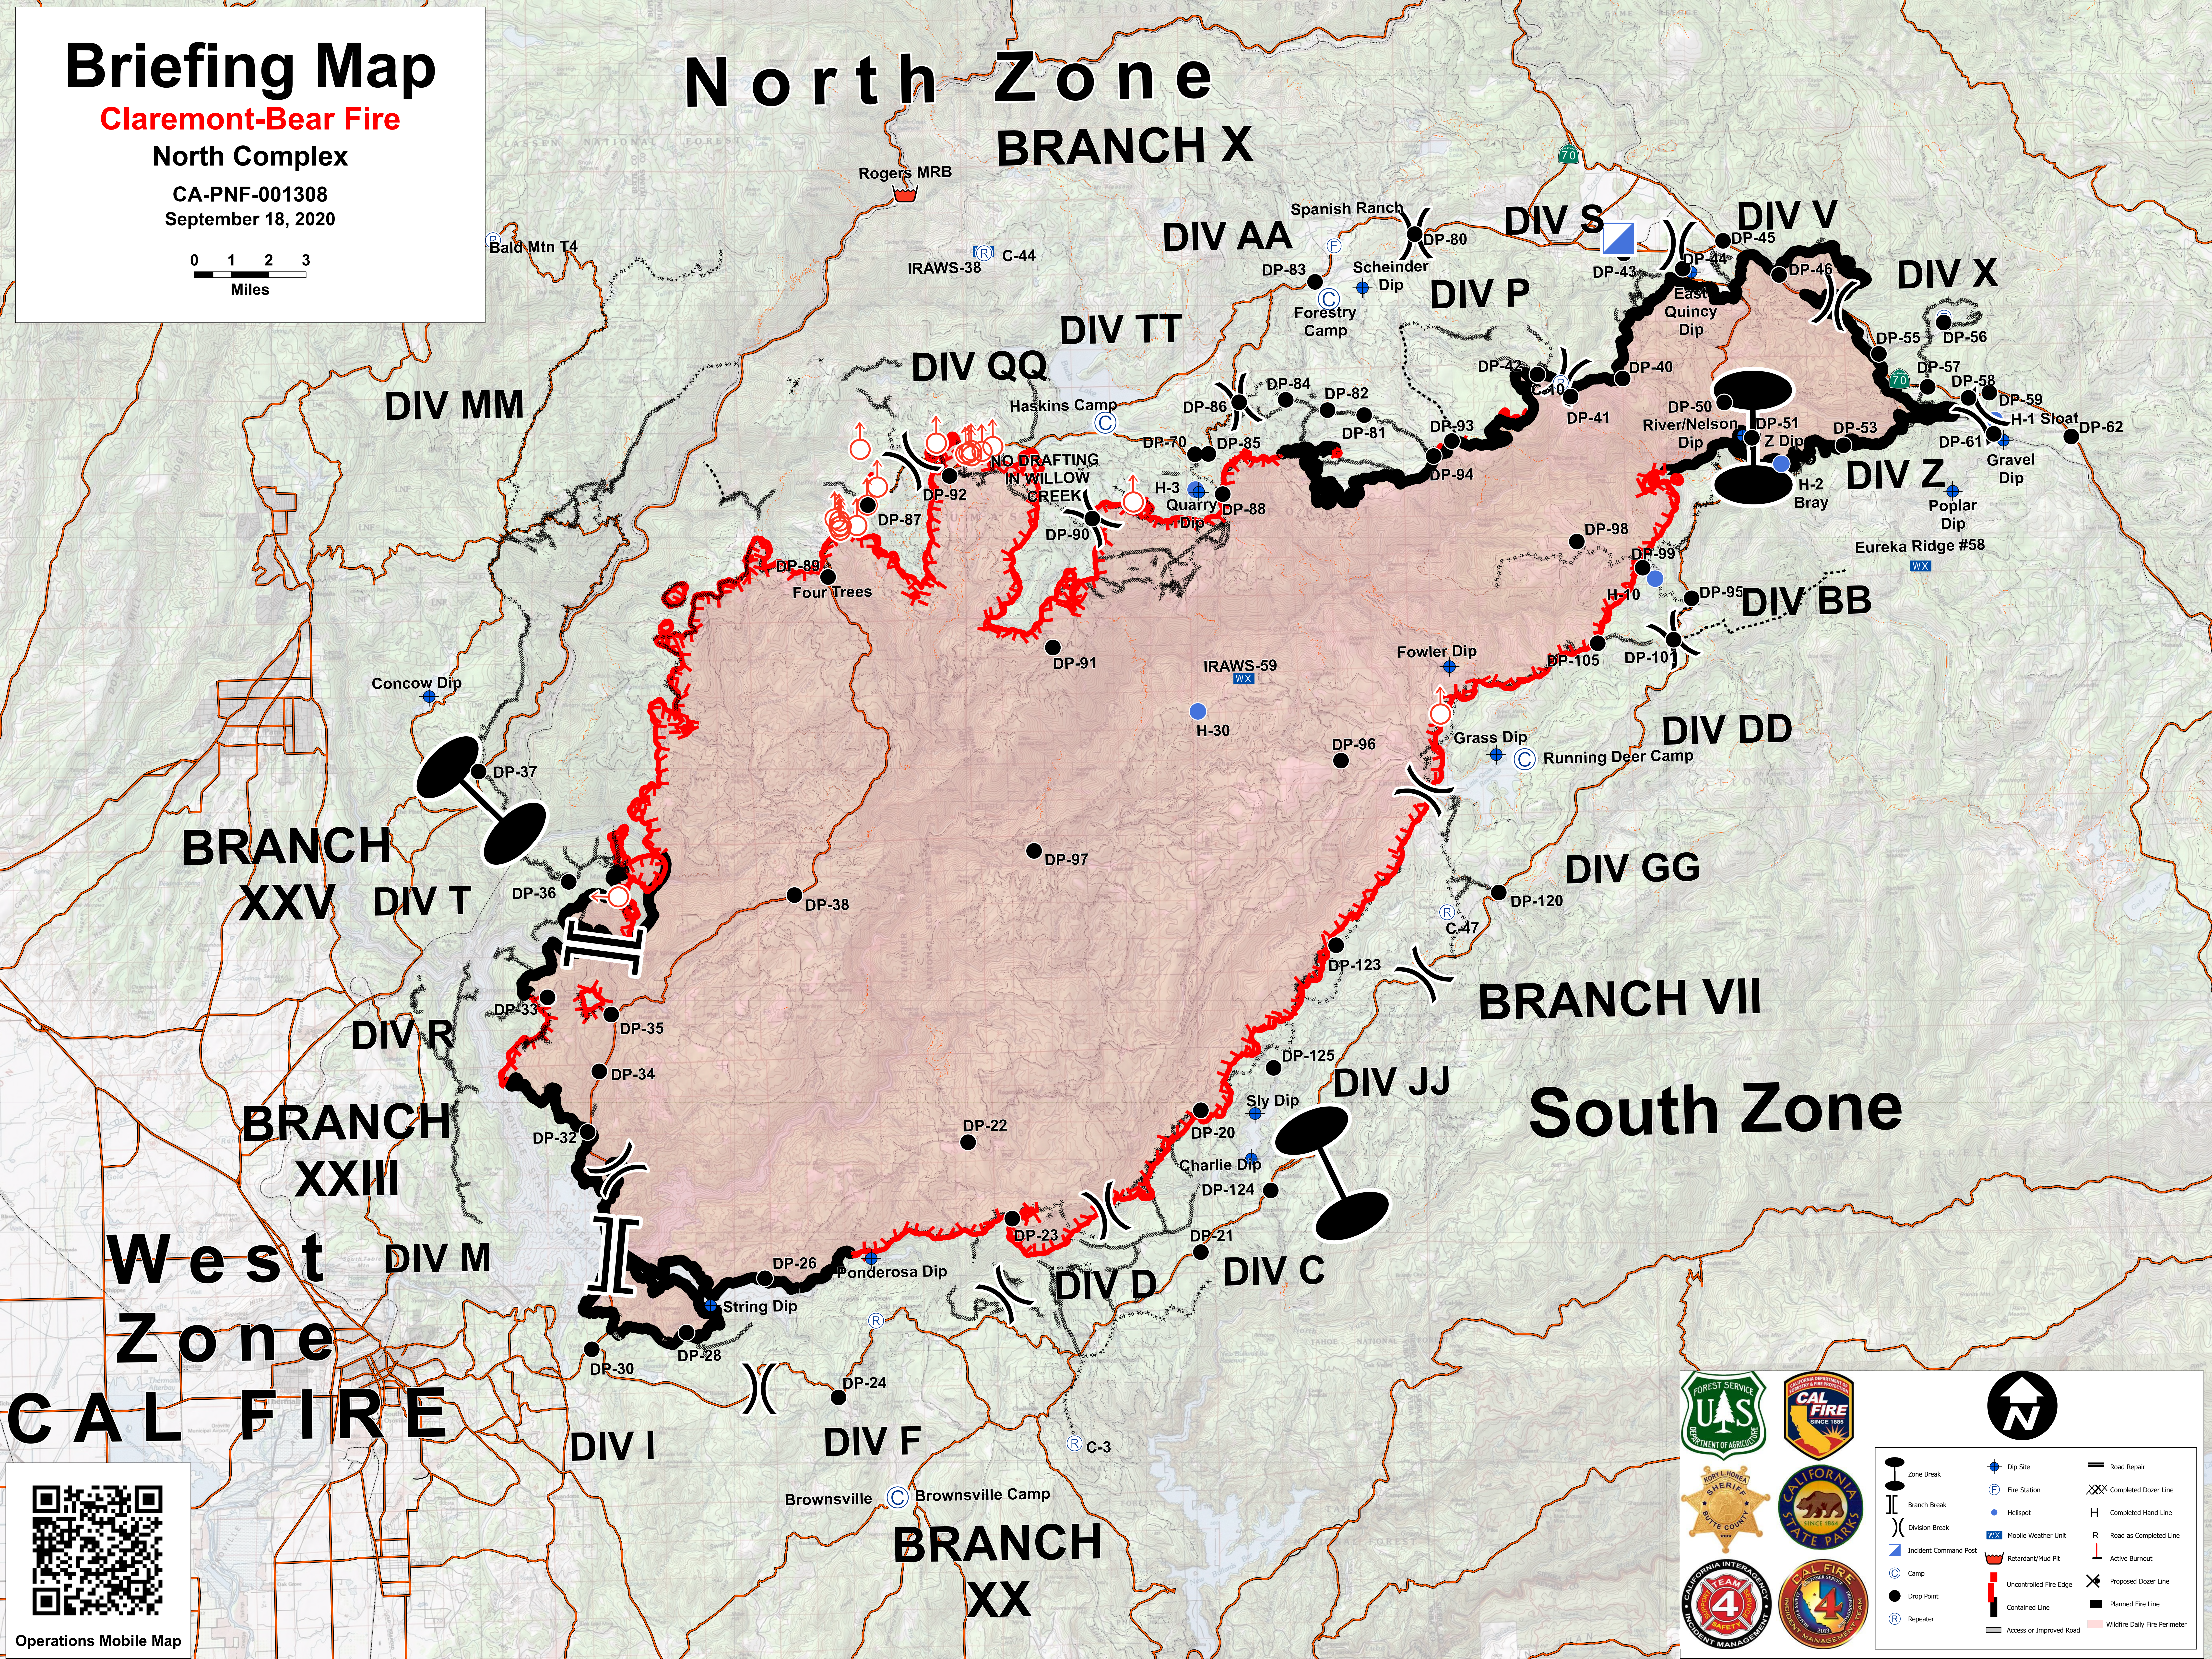

Briefing Map

Claremont-Bear Fire

North Complex

CA-PNF-001308

September 18, 2020

North Zone BRANCH X

West Zone CAL FIRE

South Zone

Operations Mobile Map
