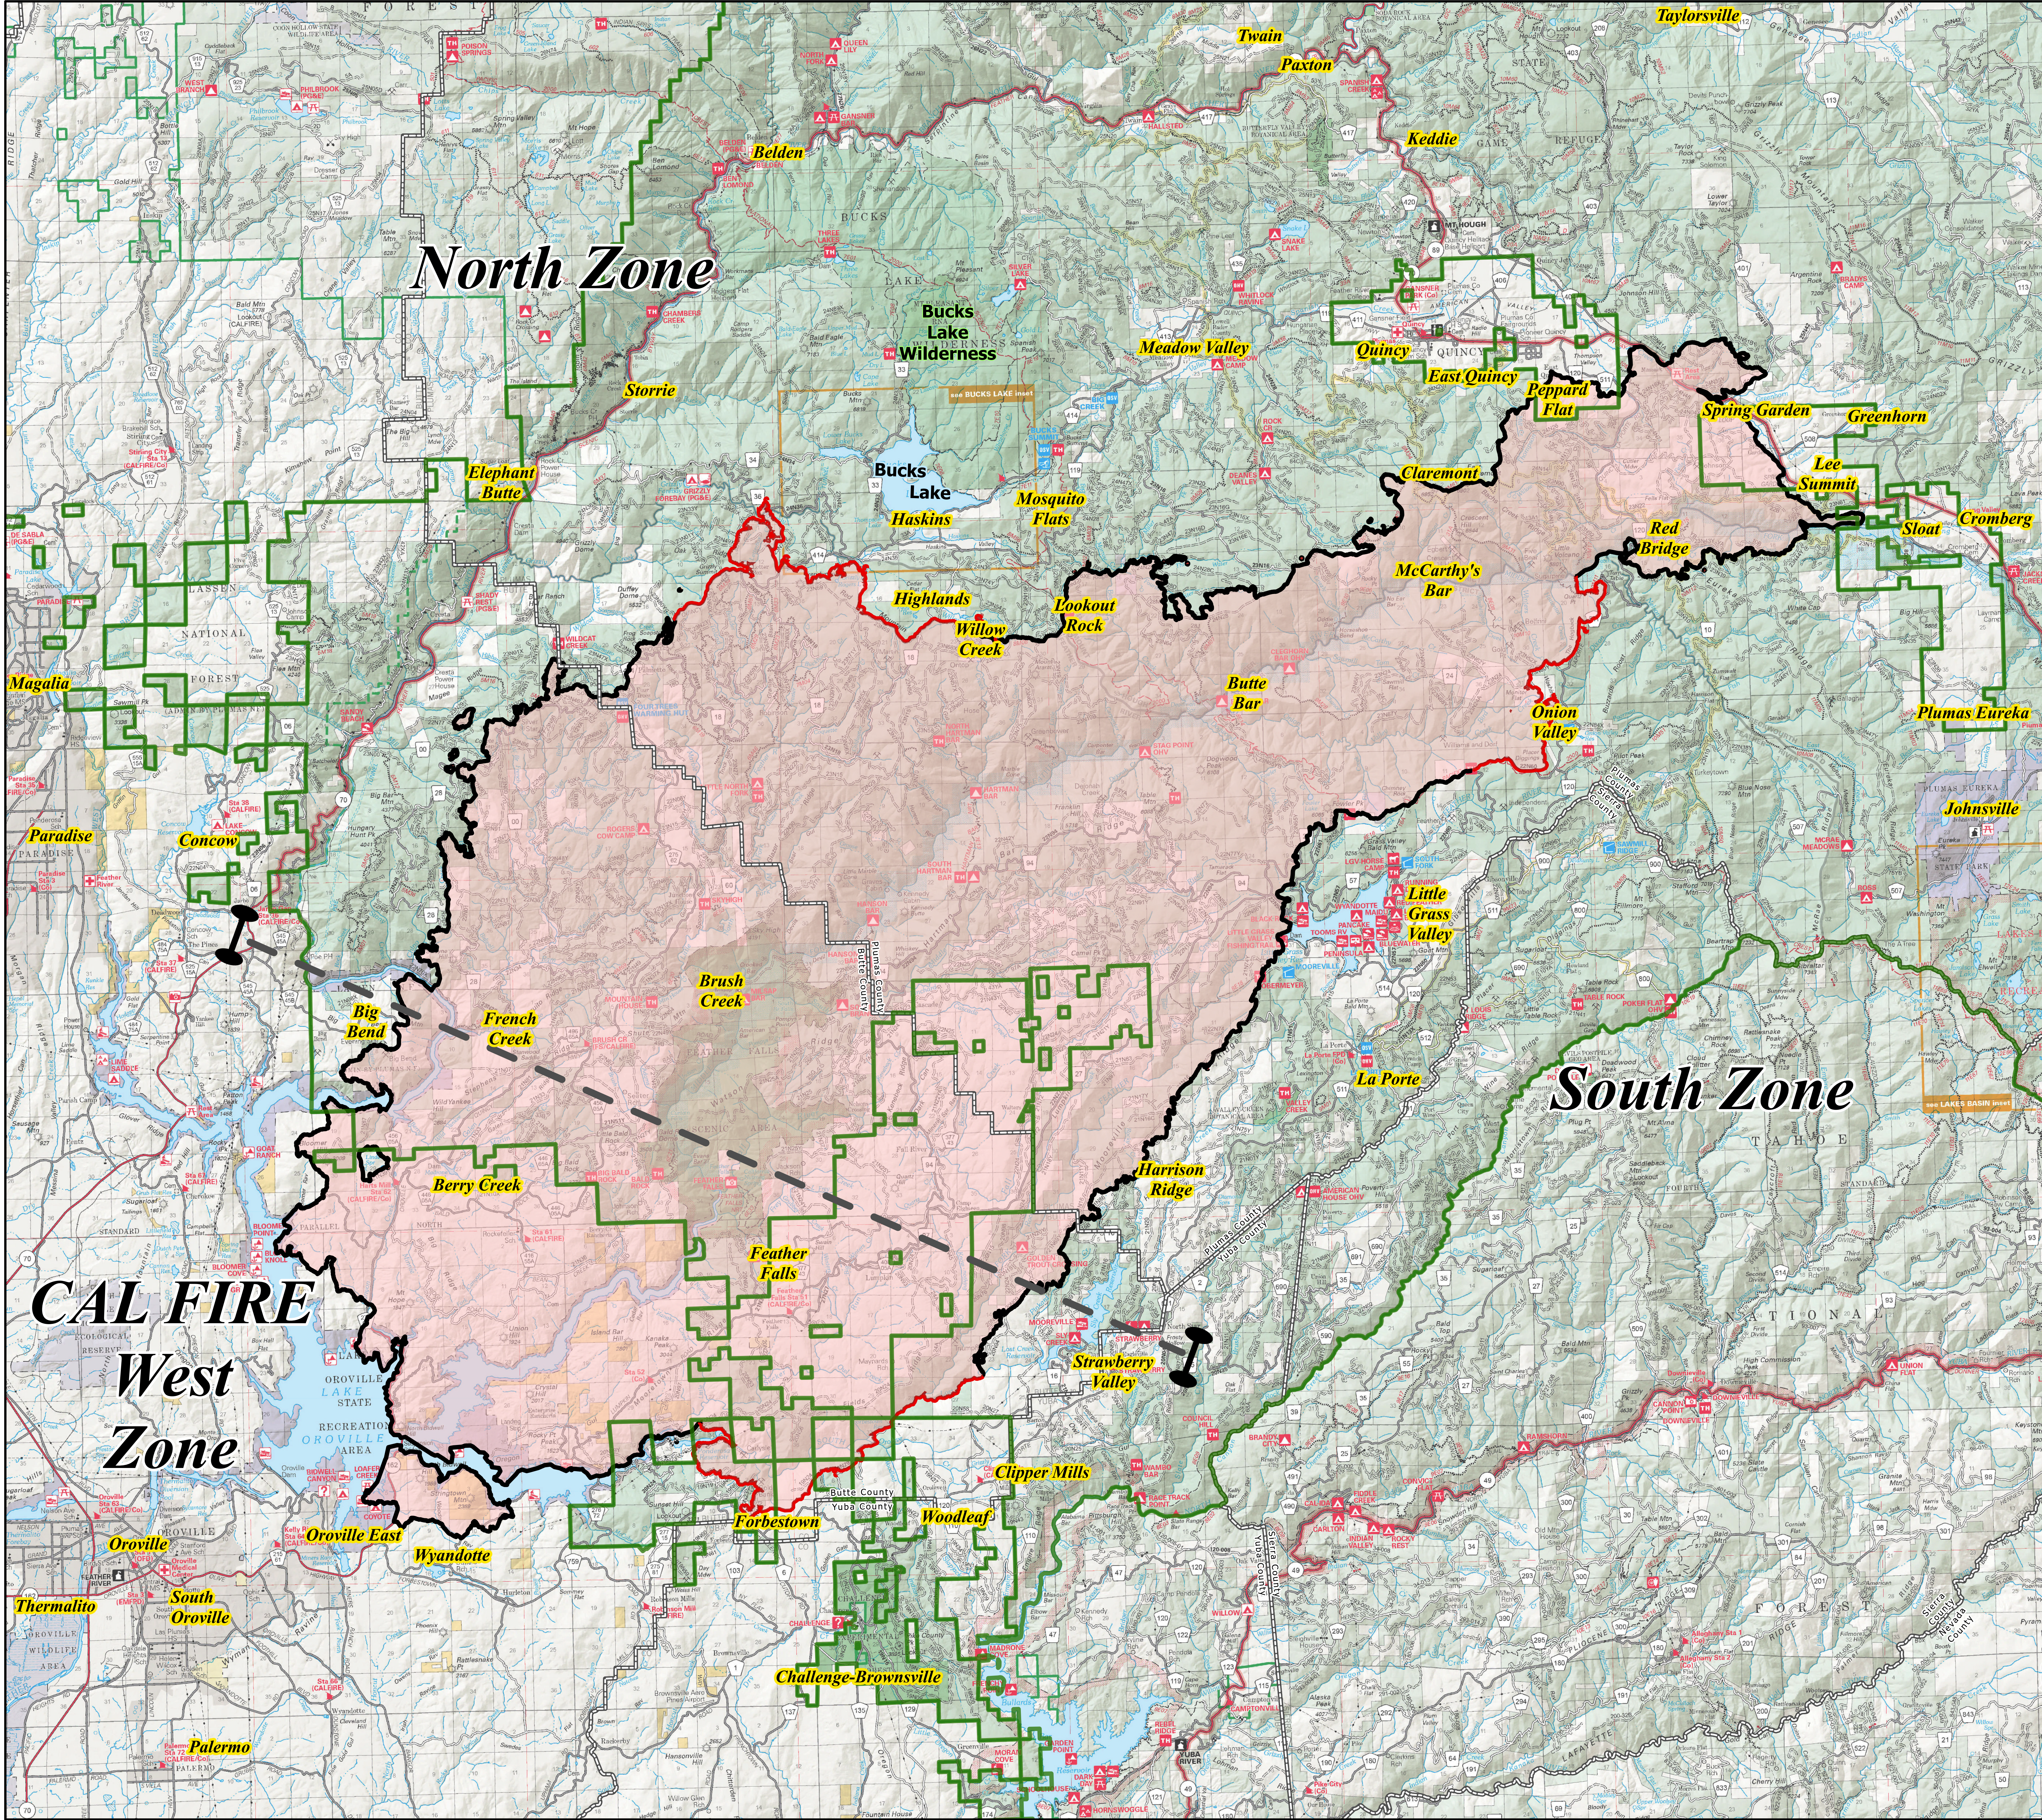

# North Complex CA-PNF-001308

Claremont-Bear Fire  
September 24, 2020

## Public Information Map

- Plumas National Forest Boundary
- Uncontrolled Fire Edge
- Contained Fire Edge
- Wildfire Daily Fire Perimeter

0 1/2 1 Miles