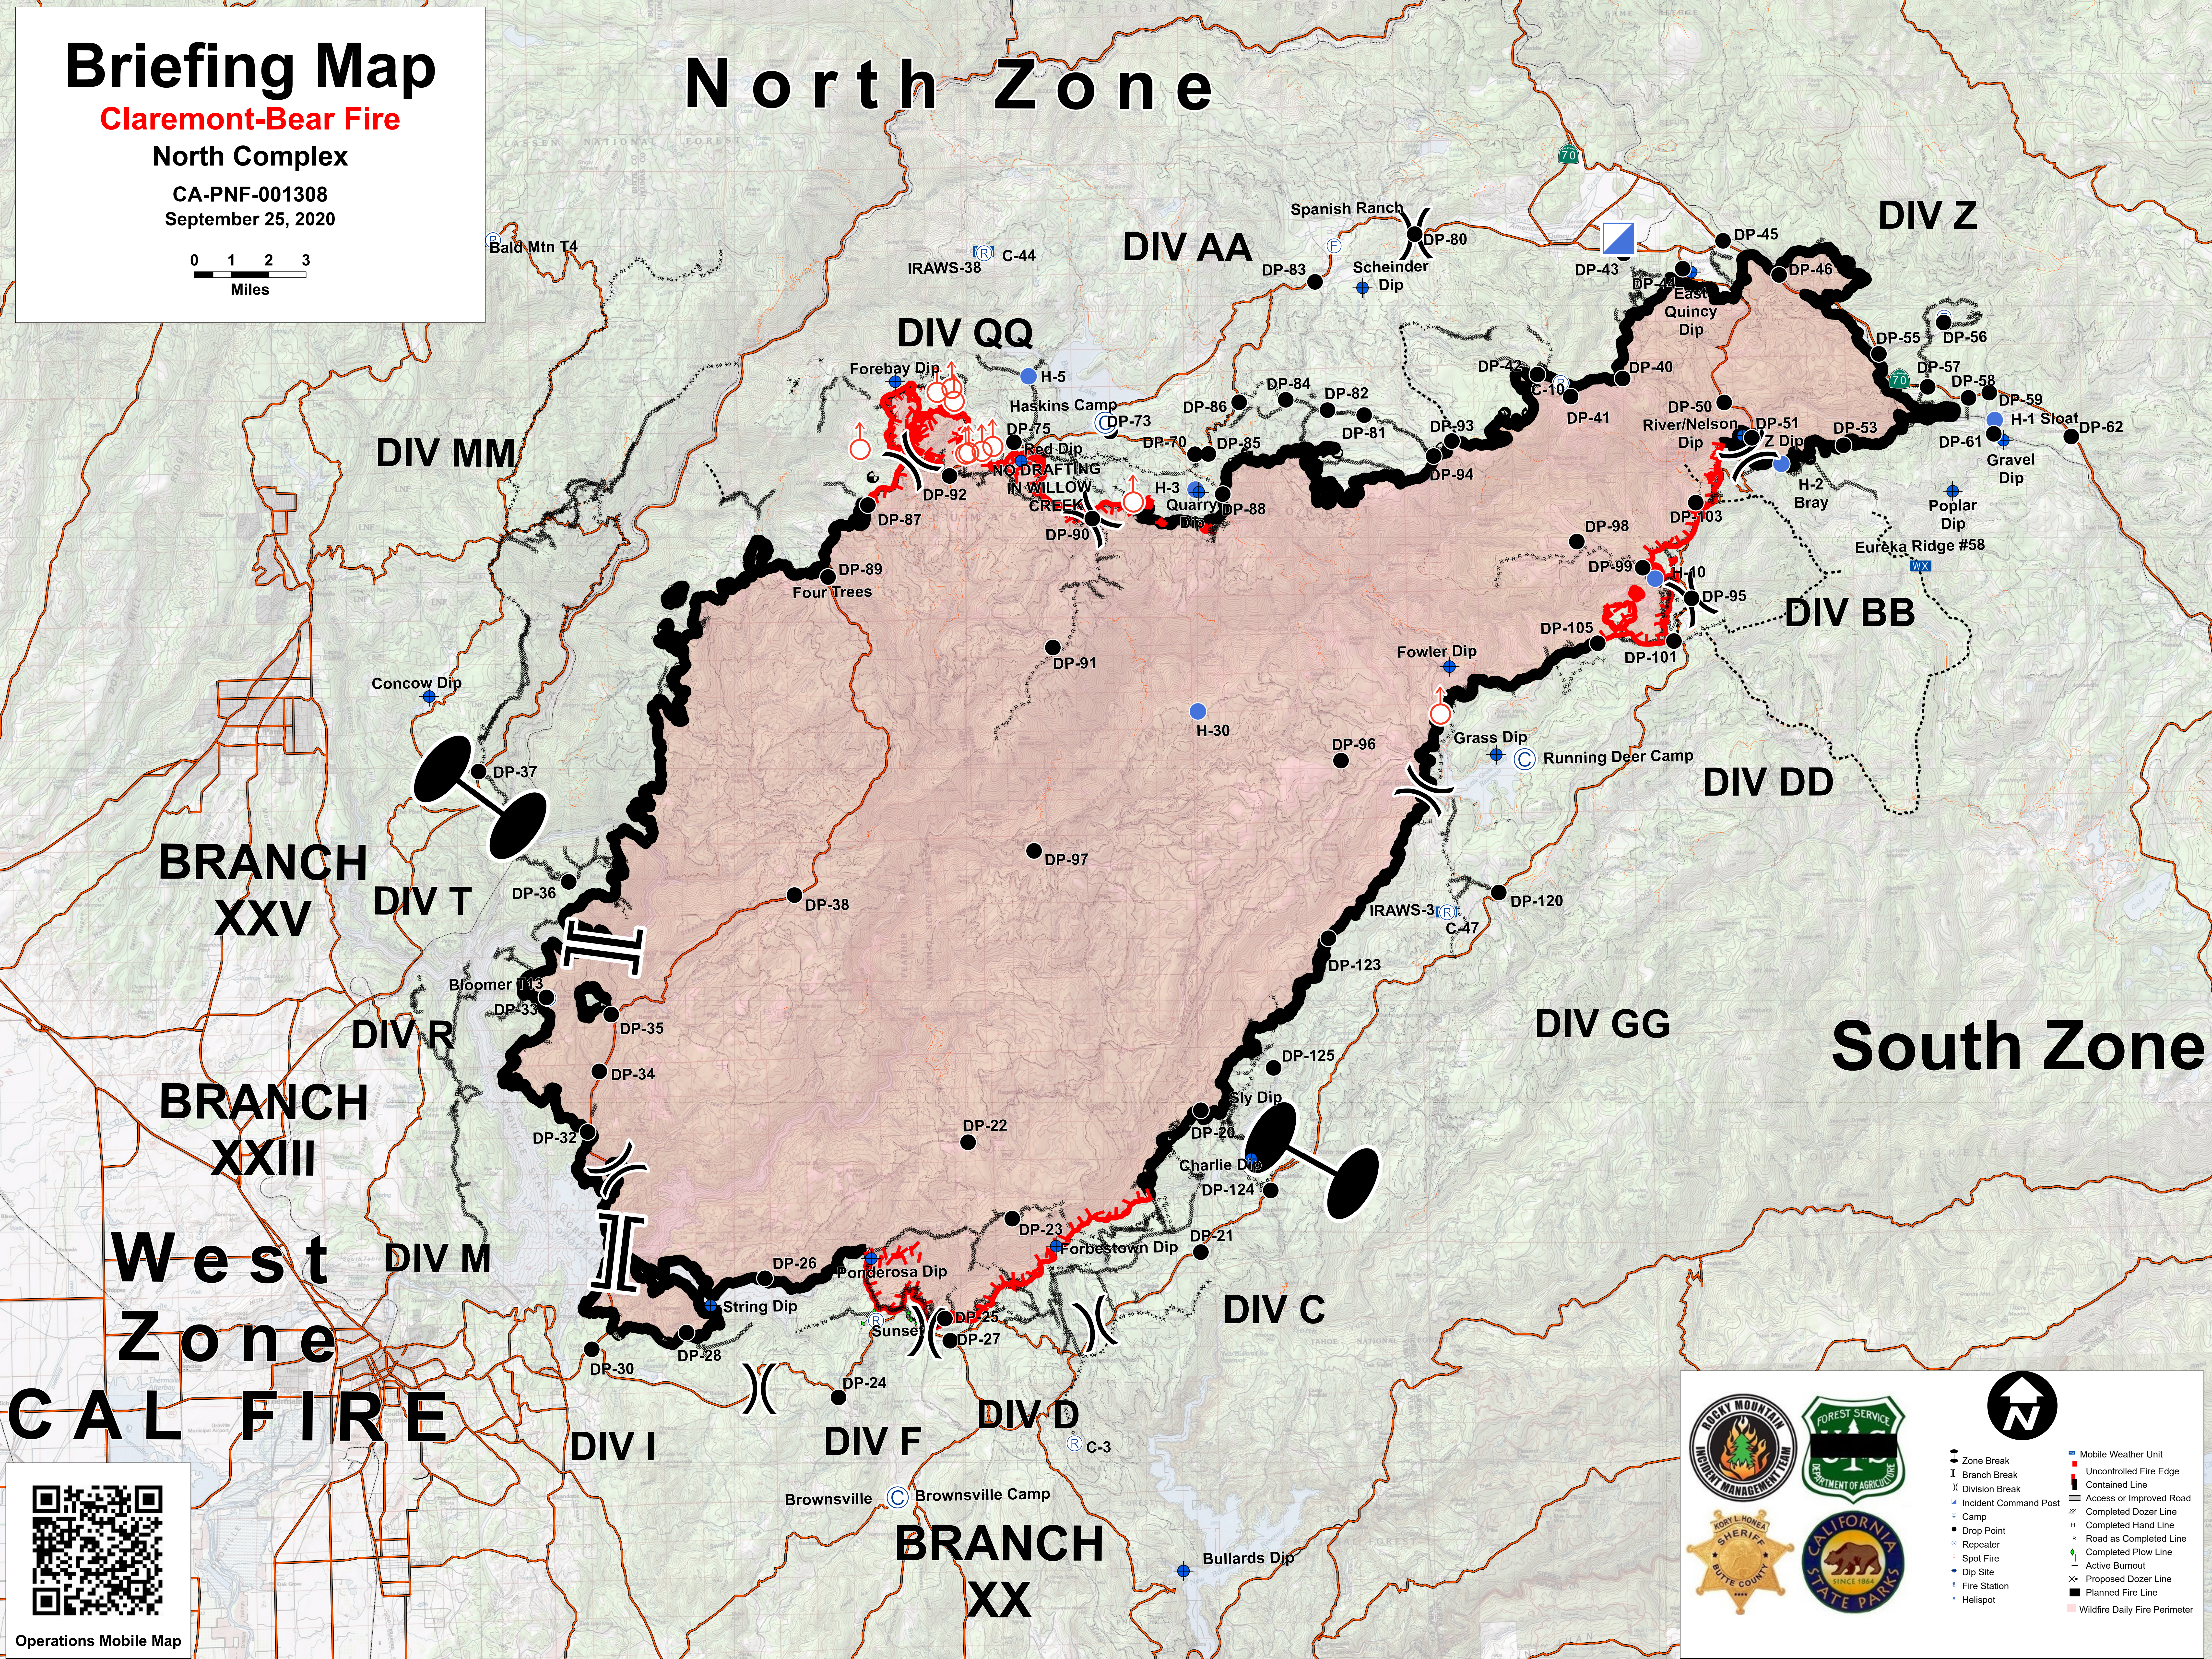

# Briefing Map

Claremont-Bear Fire

North Complex

CA-PNF-001308

September 25, 2020

# North Zone

# South Zone

# CAL FIRE

Operations Mobile Map

- Zone Break
- Branch Break
- Division Break
- Incident Command Post
- Camp
- Drop Point
- Repeater
- Spot Fire
- Dip Site
- Fire Station
- Helispot
- Mobile Weather Unit
- Uncontrolled Fire Edge
- Contained Line
- Access or Improved Road
- Completed Dozer Line
- Completed Hand Line
- Road as Completed Line
- Completed Plow Line
- Active Burnout
- Proposed Dozer Line
- Planned Fire Line
- Wildfire Daily Fire Perimeter