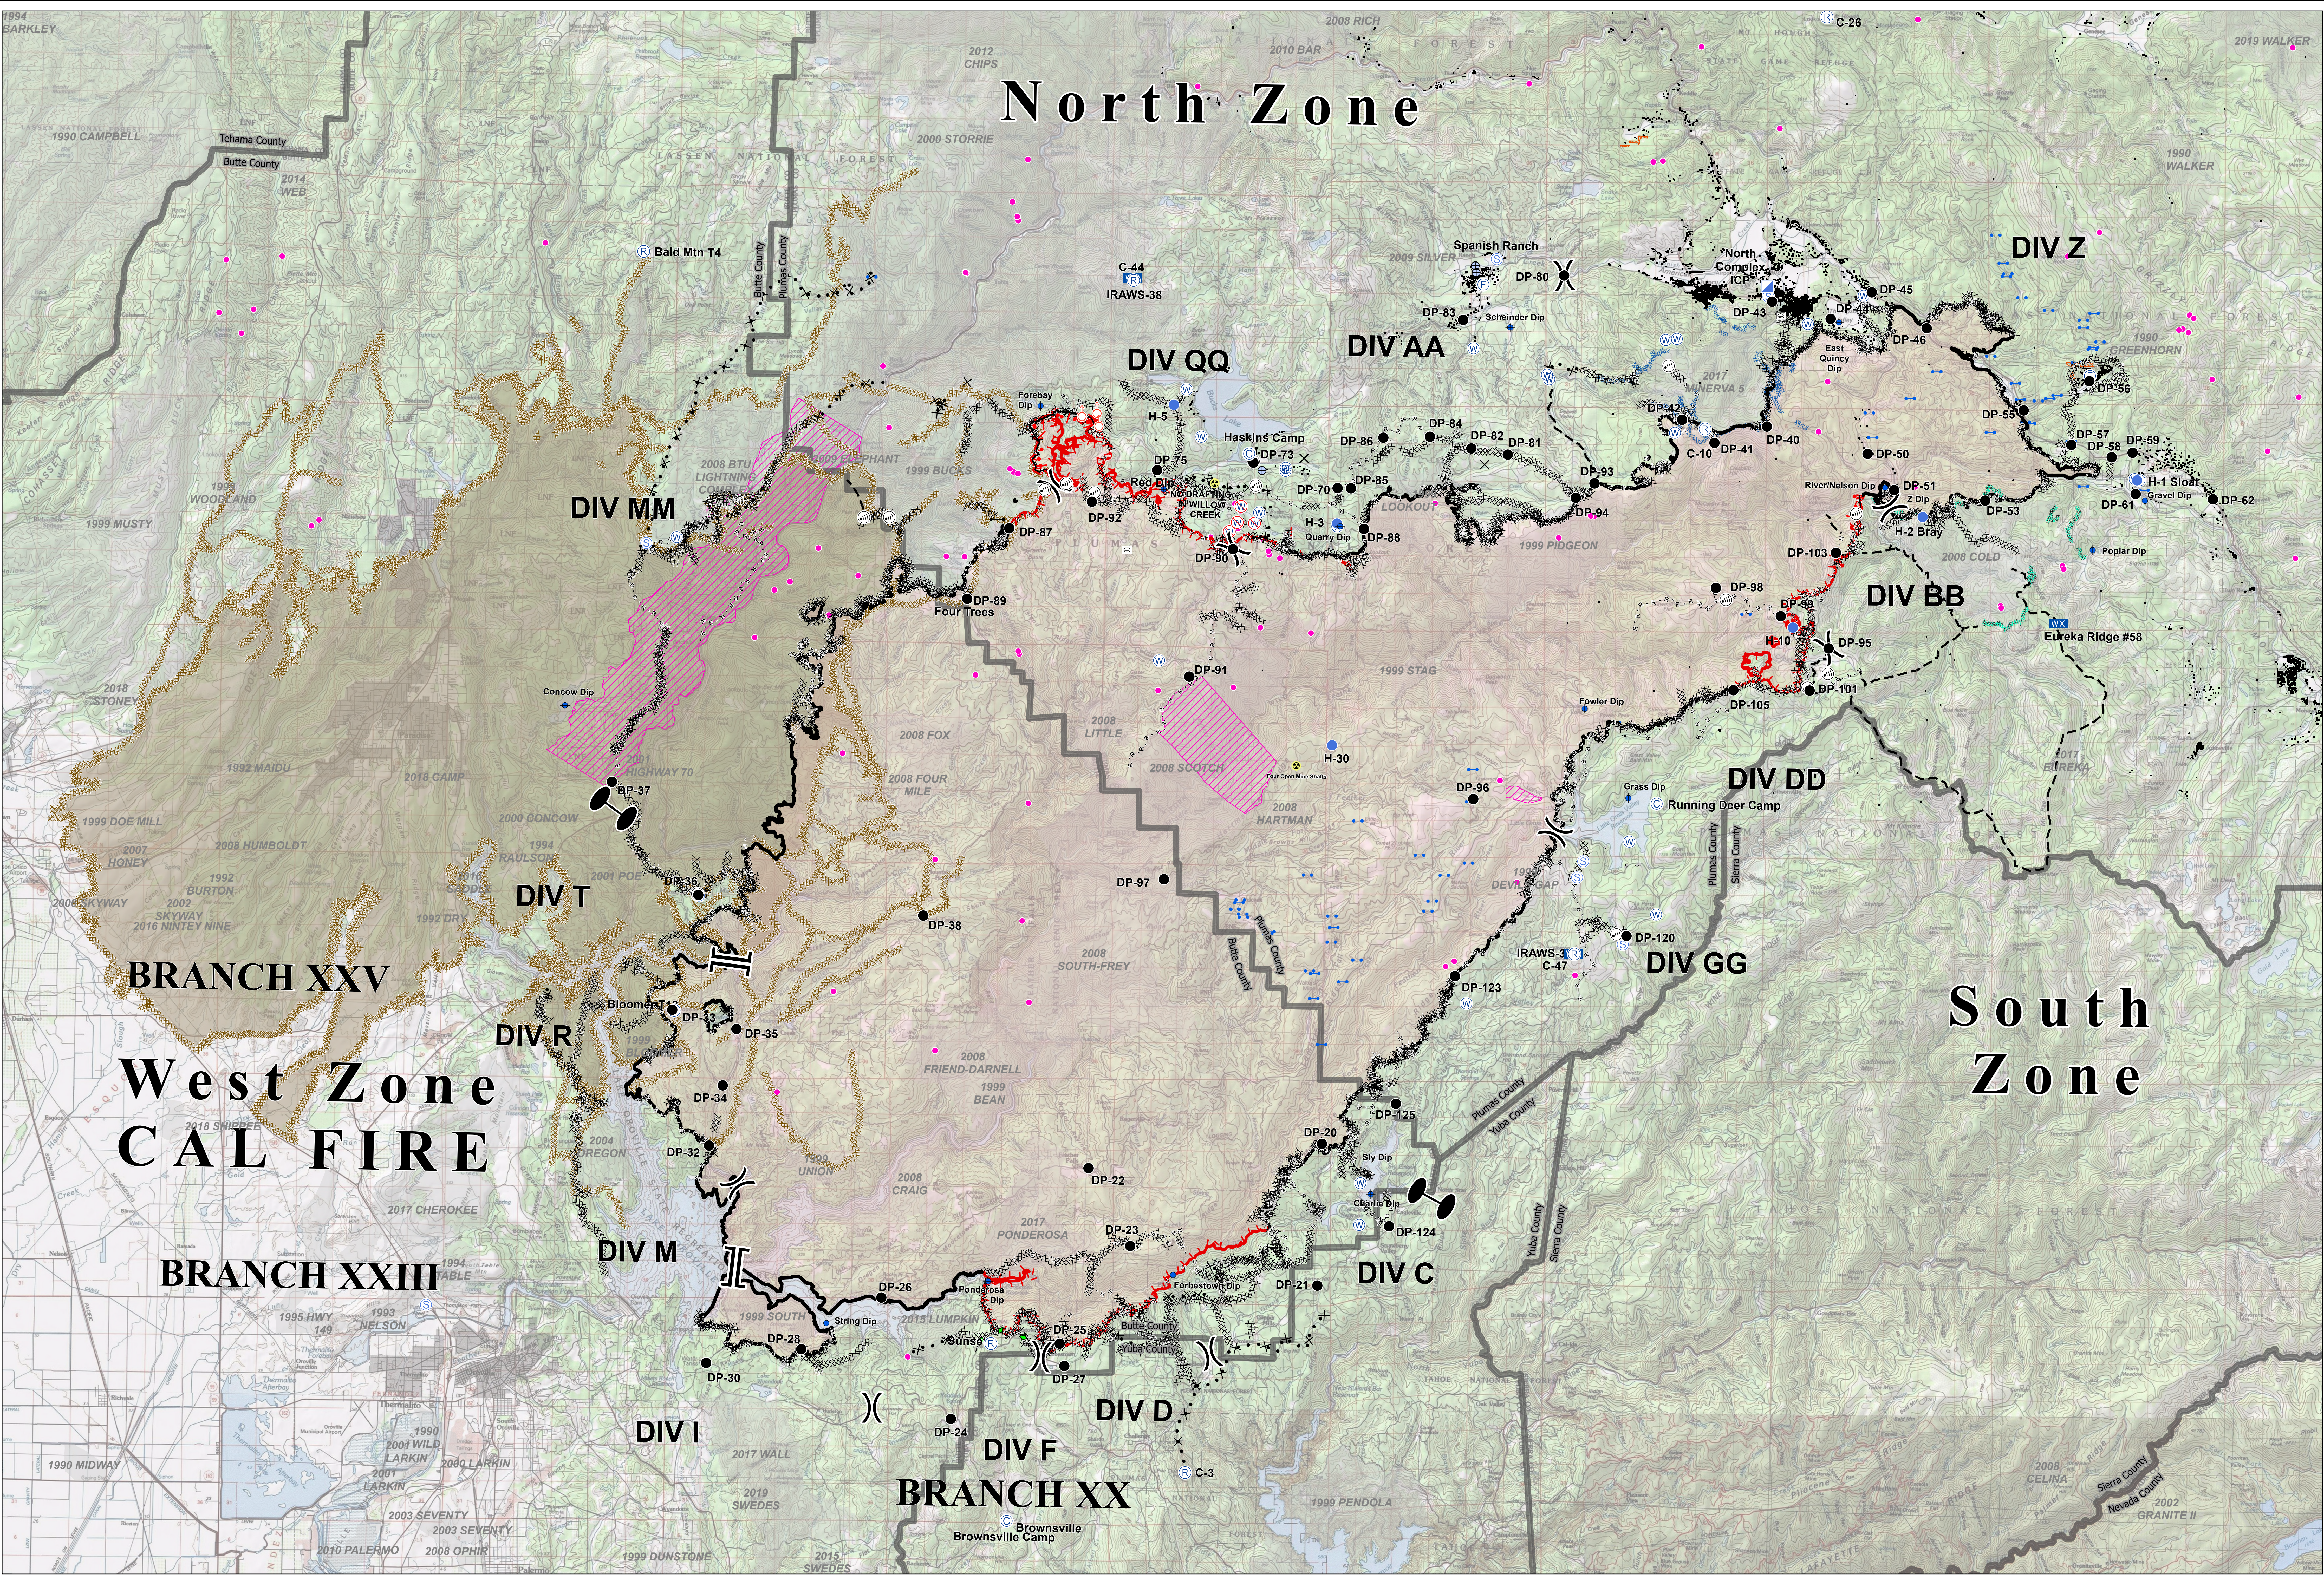

North Zone

South Zone

West Zone CAL FIRE

**Operations
North Complex**
CA-PNF-001308
September 25, 2020

<ul style="list-style-type: none">Zone BreakDivision BreakBranch BreakBridgeCampClosureDip SiteDrop PointFire Station	<ul style="list-style-type: none">GateHazardIncident Command PostCall ServiceMobile Weather UnitRepeaterRestricted Water SourceSpot FireStaging Area	<ul style="list-style-type: none">Water Development or Draft SiteWater SourceUncontrolled Fire EdgeContained LineCompleted Dozer LineCompleted Hand LineRoad as Completed LineAccess or Improved RoadCompleted Plow Line	<ul style="list-style-type: none">Active BurnoutProposed Fire LinePlanned Fire LineSPI GateMANDATORY EXCLUSION AREAStructureSPI FuelbreakCounty Boundary	<ul style="list-style-type: none">Dozer Lines - 2019 Camp FireDozer Lines - 2017 Minerva FireDozer Lines - 2008 Cold FireFire AreaHistoric Fire (1990-2019, 100+ acres)Historic Fire (1990-2019, 100+ acres)MANDATORY EXCLUSION AREA
---	--	--	---	--