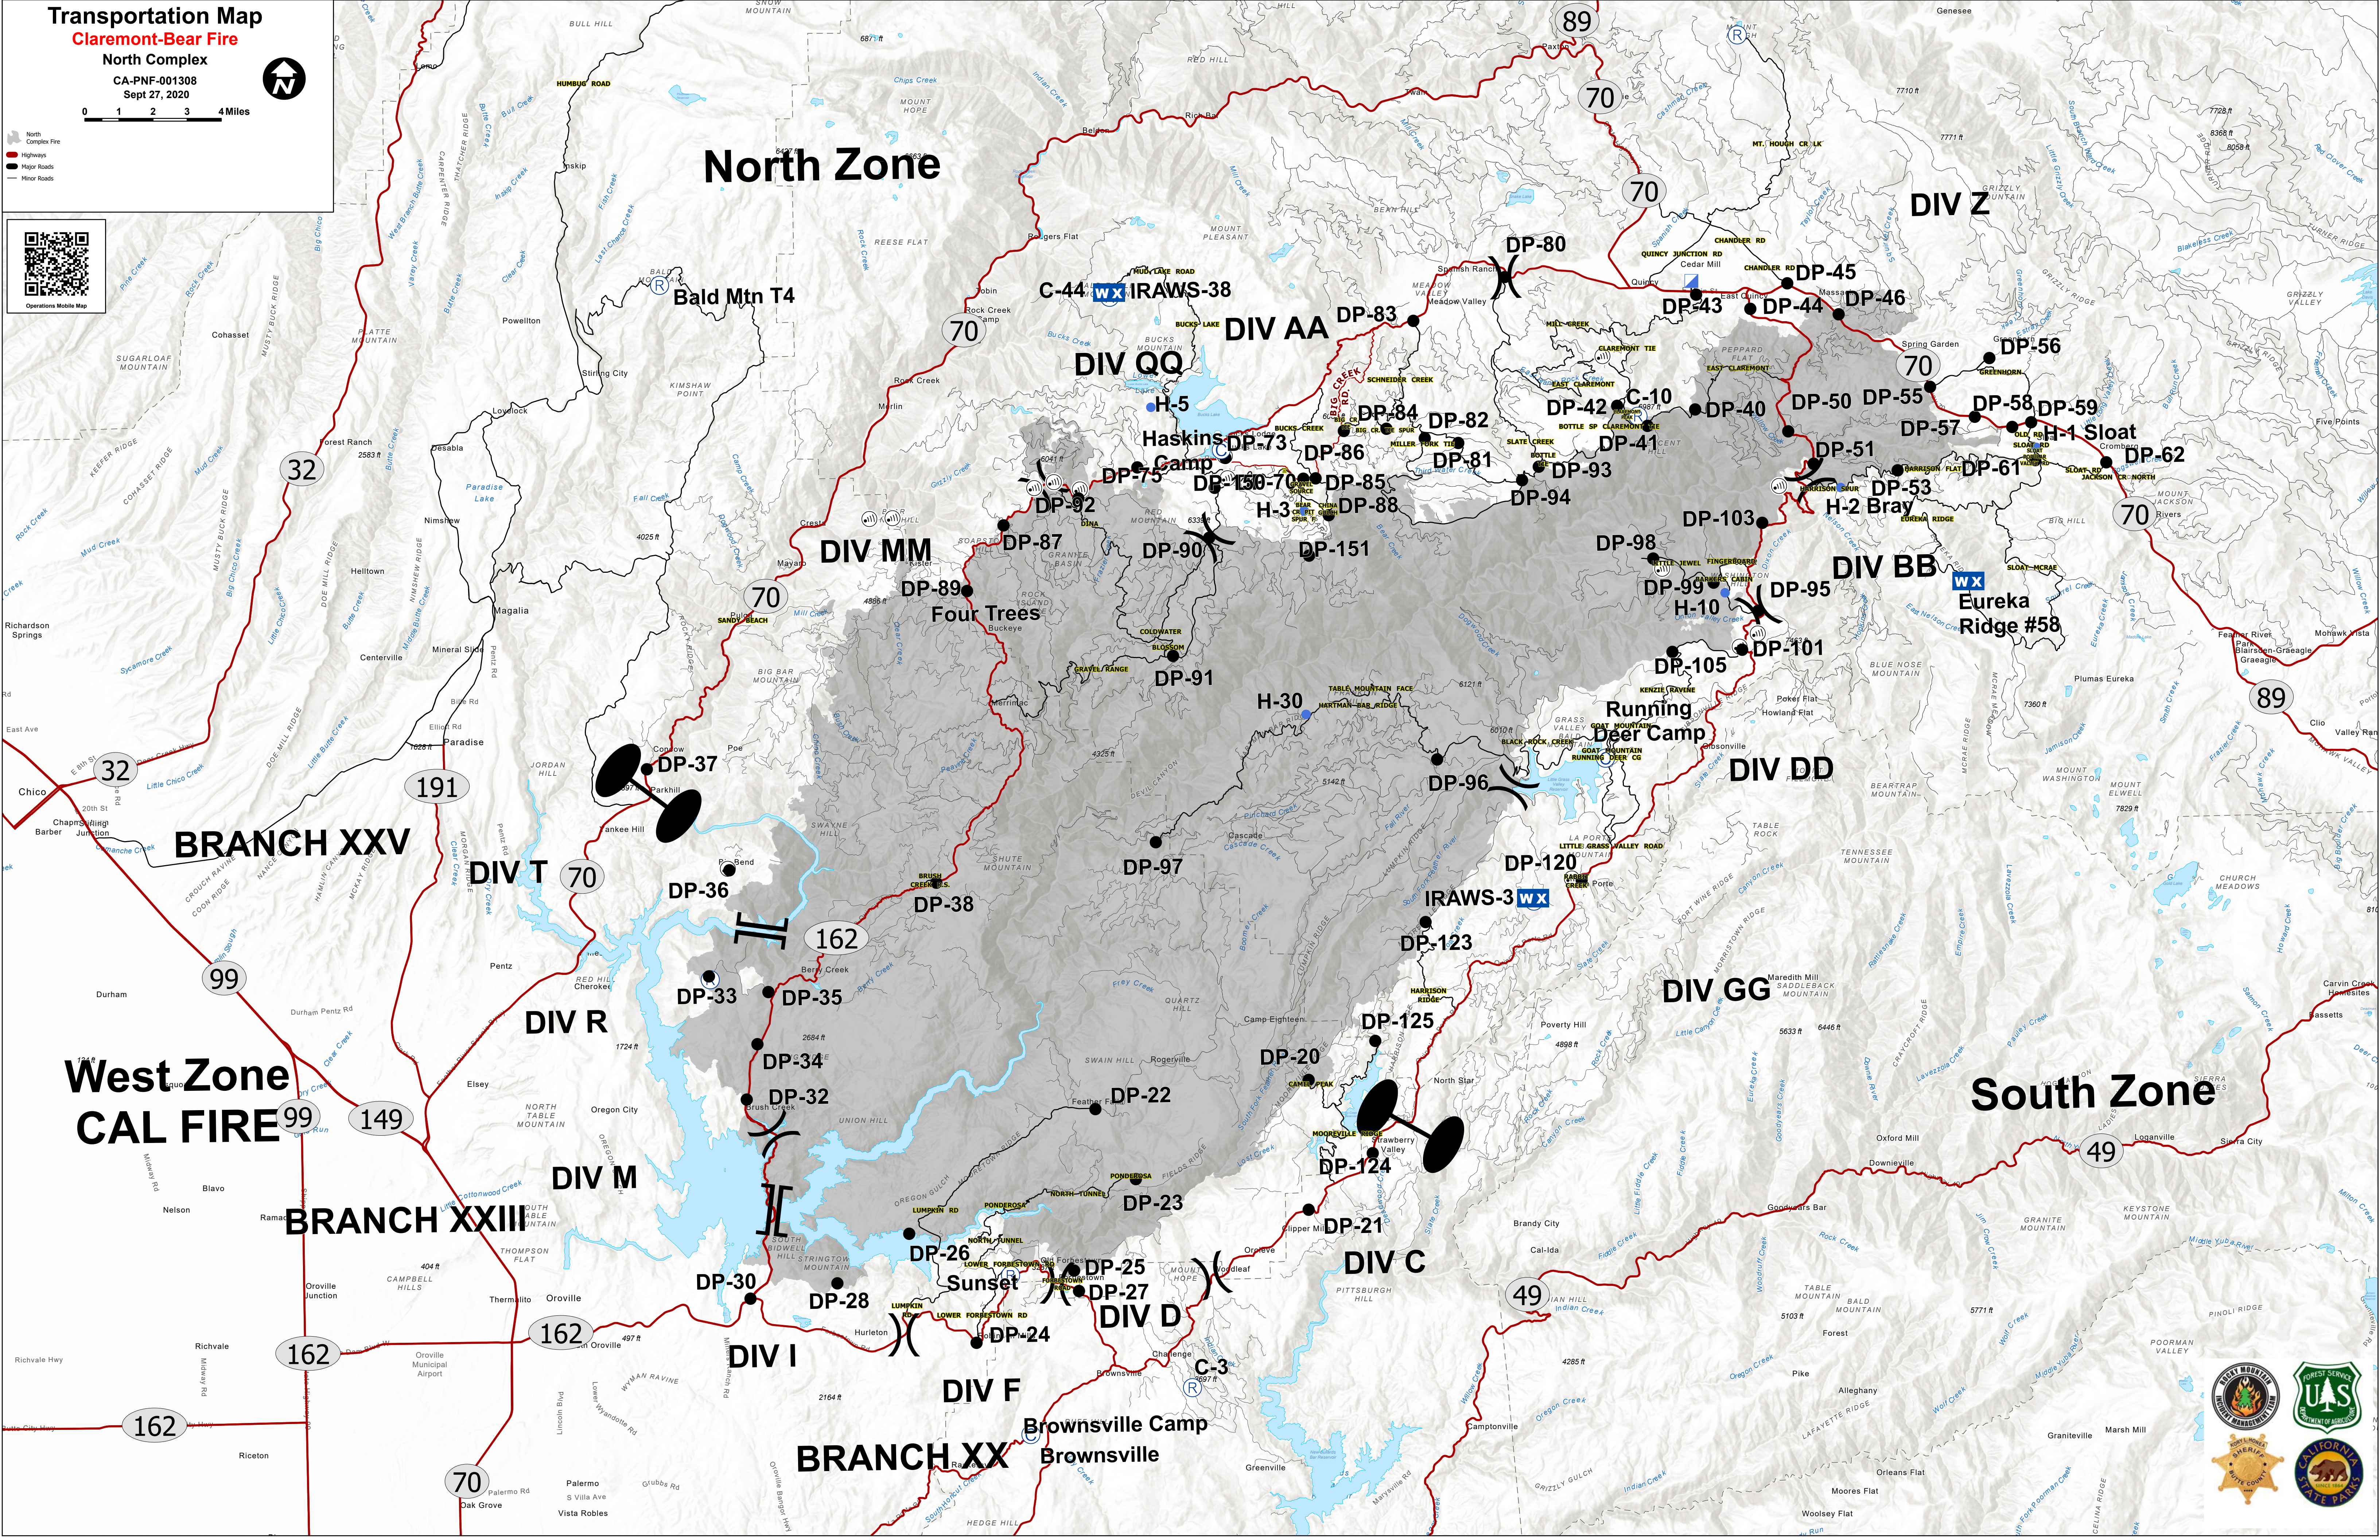

Transportation Map
Claremont-Bear Fire
 North Complex
 CA-PNF-001308
 Sept 27, 2020

0 1 2 3 4 Miles

North Complex Fire
 Highways
 Major Roads
 Minor Roads

Operations Mobile Map

North Zone

West Zone CAL FIRE

South Zone

BRANCH XXV

BRANCH XXIII

BRANCH XX

Bald Mtn T4

Haskins Camp

Four Trees

Running Deer Camp

Brownsville Camp
Brownsville

DIV R

DIV M

DIV I

DIV F

DIV D

DIV C

DIV GG

191

70

162

99

149

162

70

162