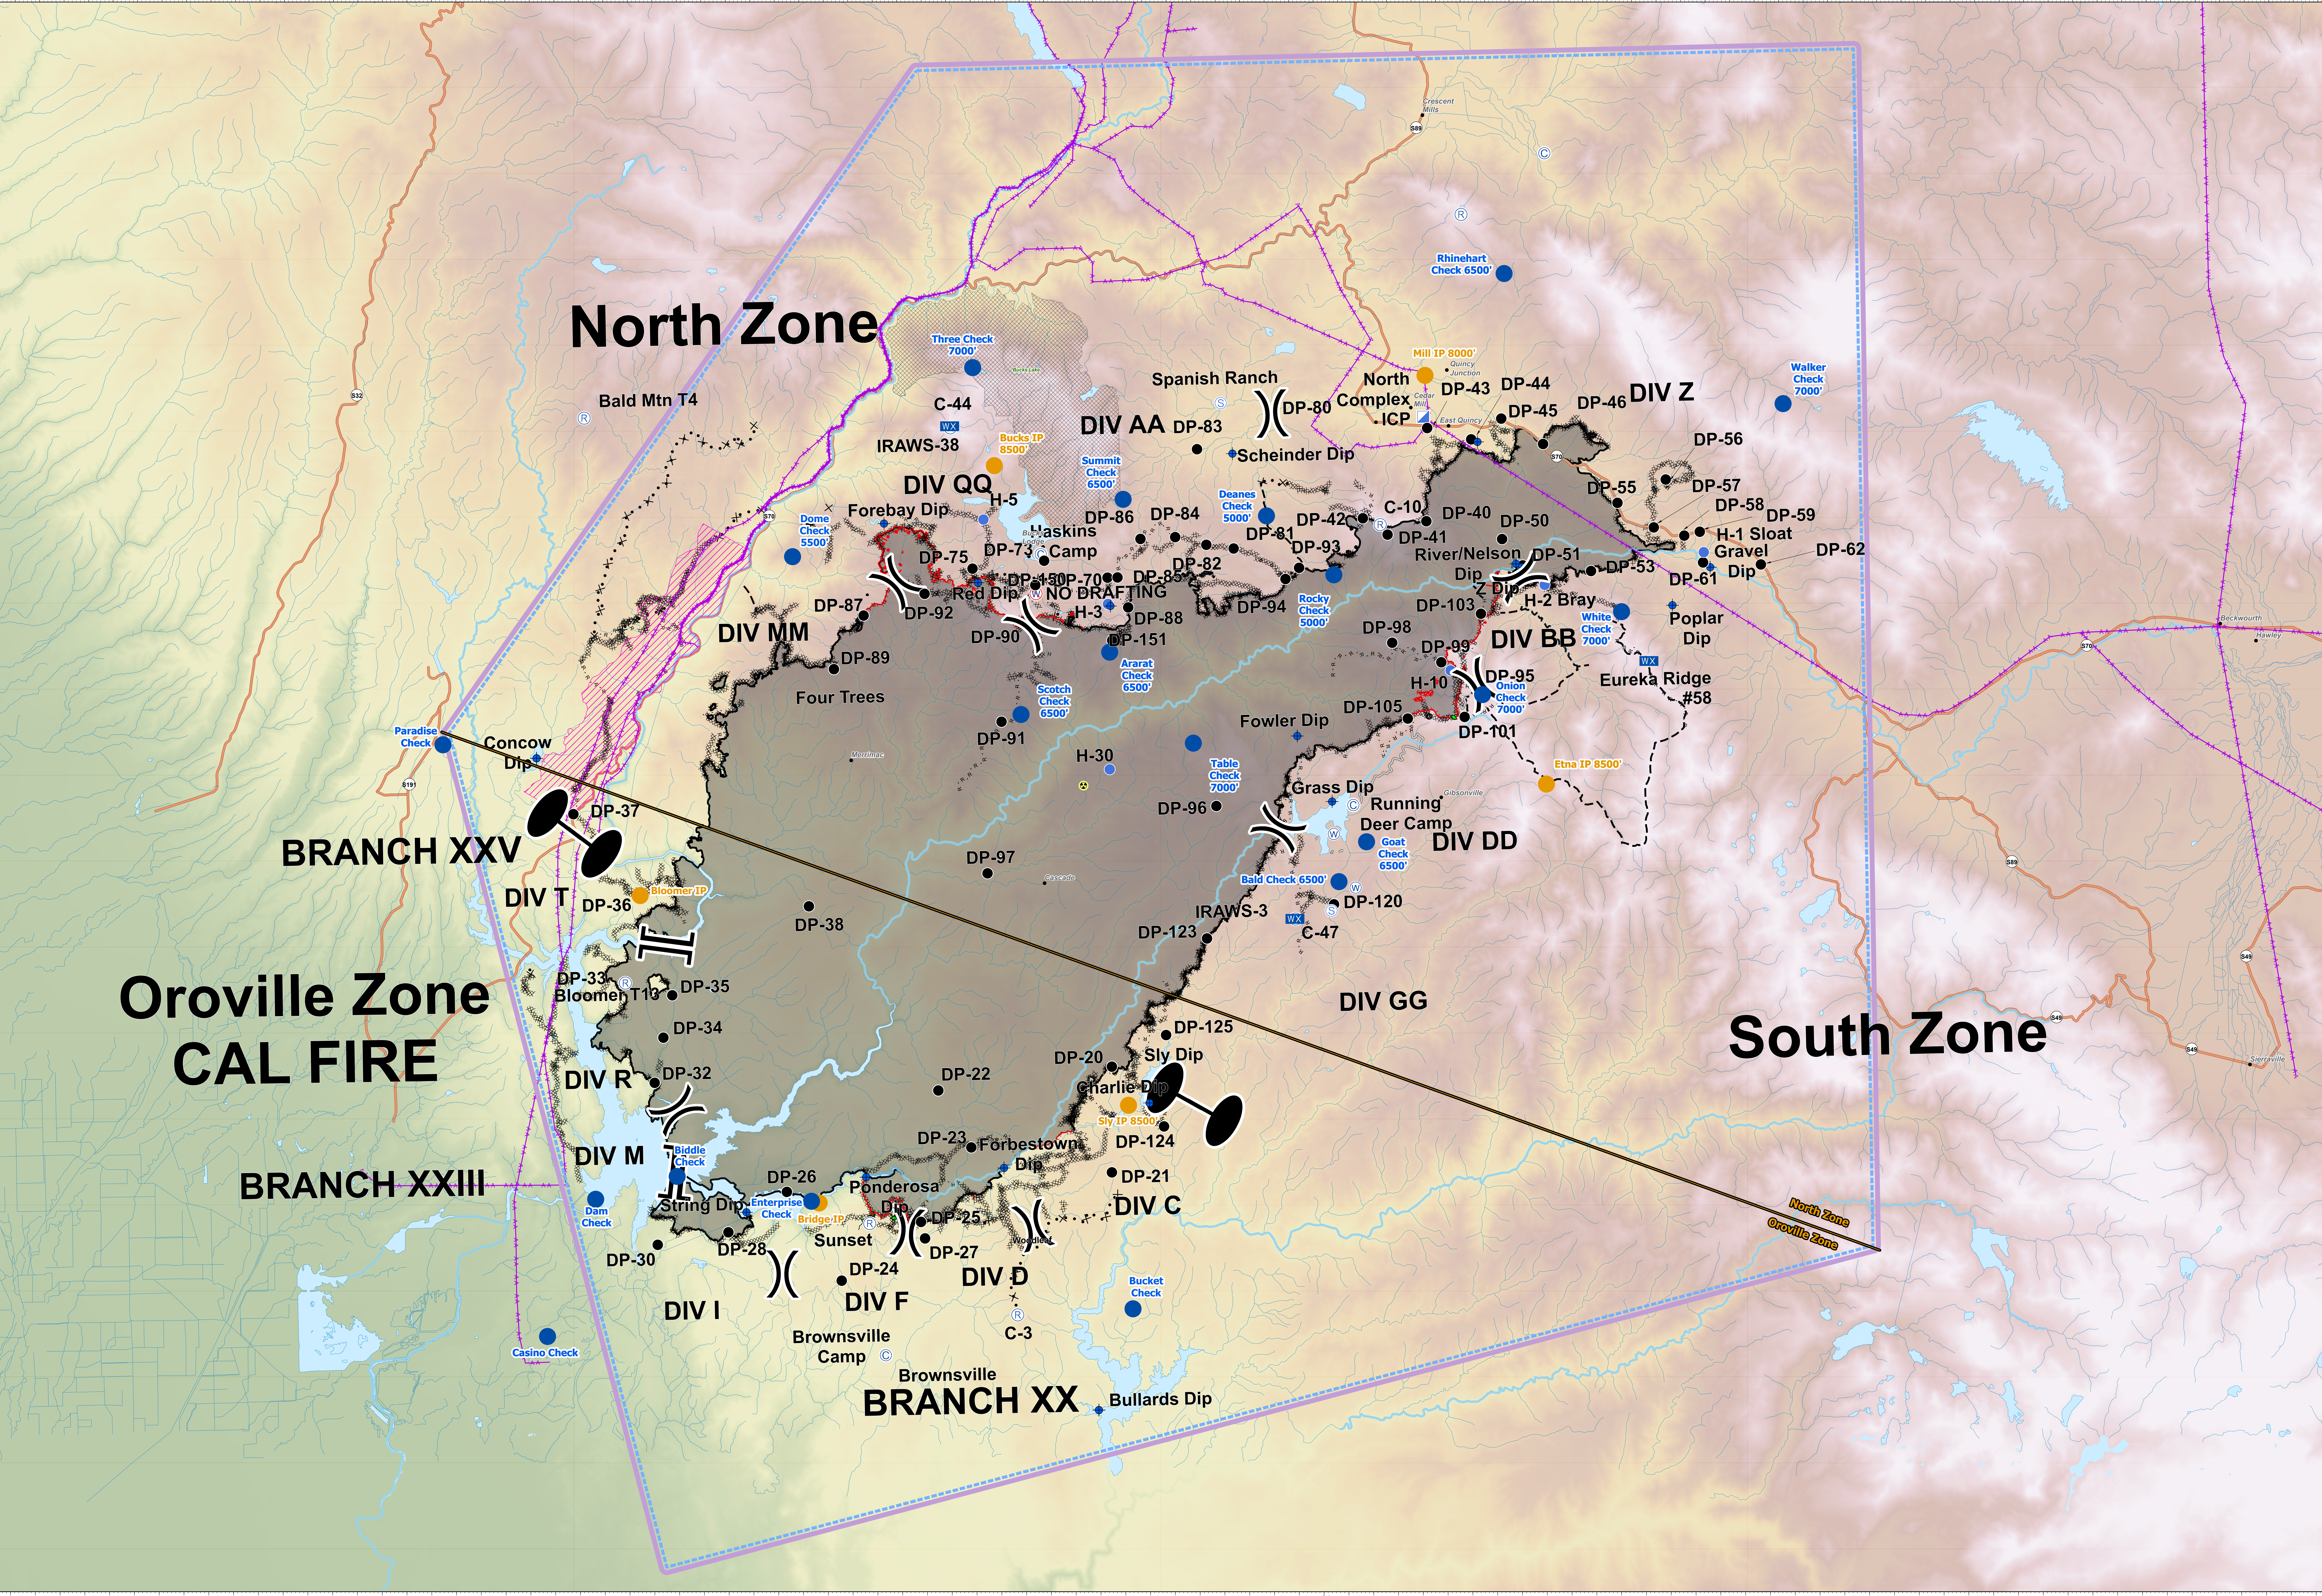

North Zone

Oroville Zone CAL FIRE

South Zone

Air Operations

North Complex

CA-PNF-001308

September 28, 2020

- Check Point
- Initial Point
- MANDATORY EXCLUSION AREA
- Wilderness
- Aerial Hazard
- Rivers
- Streams
- Highways
- Uncontrolled Fire Edge
- Contained Line
- Completed Dozer Line
- Completed Hand Line
- Road as Completed Line
- Access or Improved Road
- Completed Plow Line
- + Active Burnout
- x Proposed Dozer Line
- Planned Fire Line
- Other
- Lakes
- Wildfire Daily Fire Perimeter