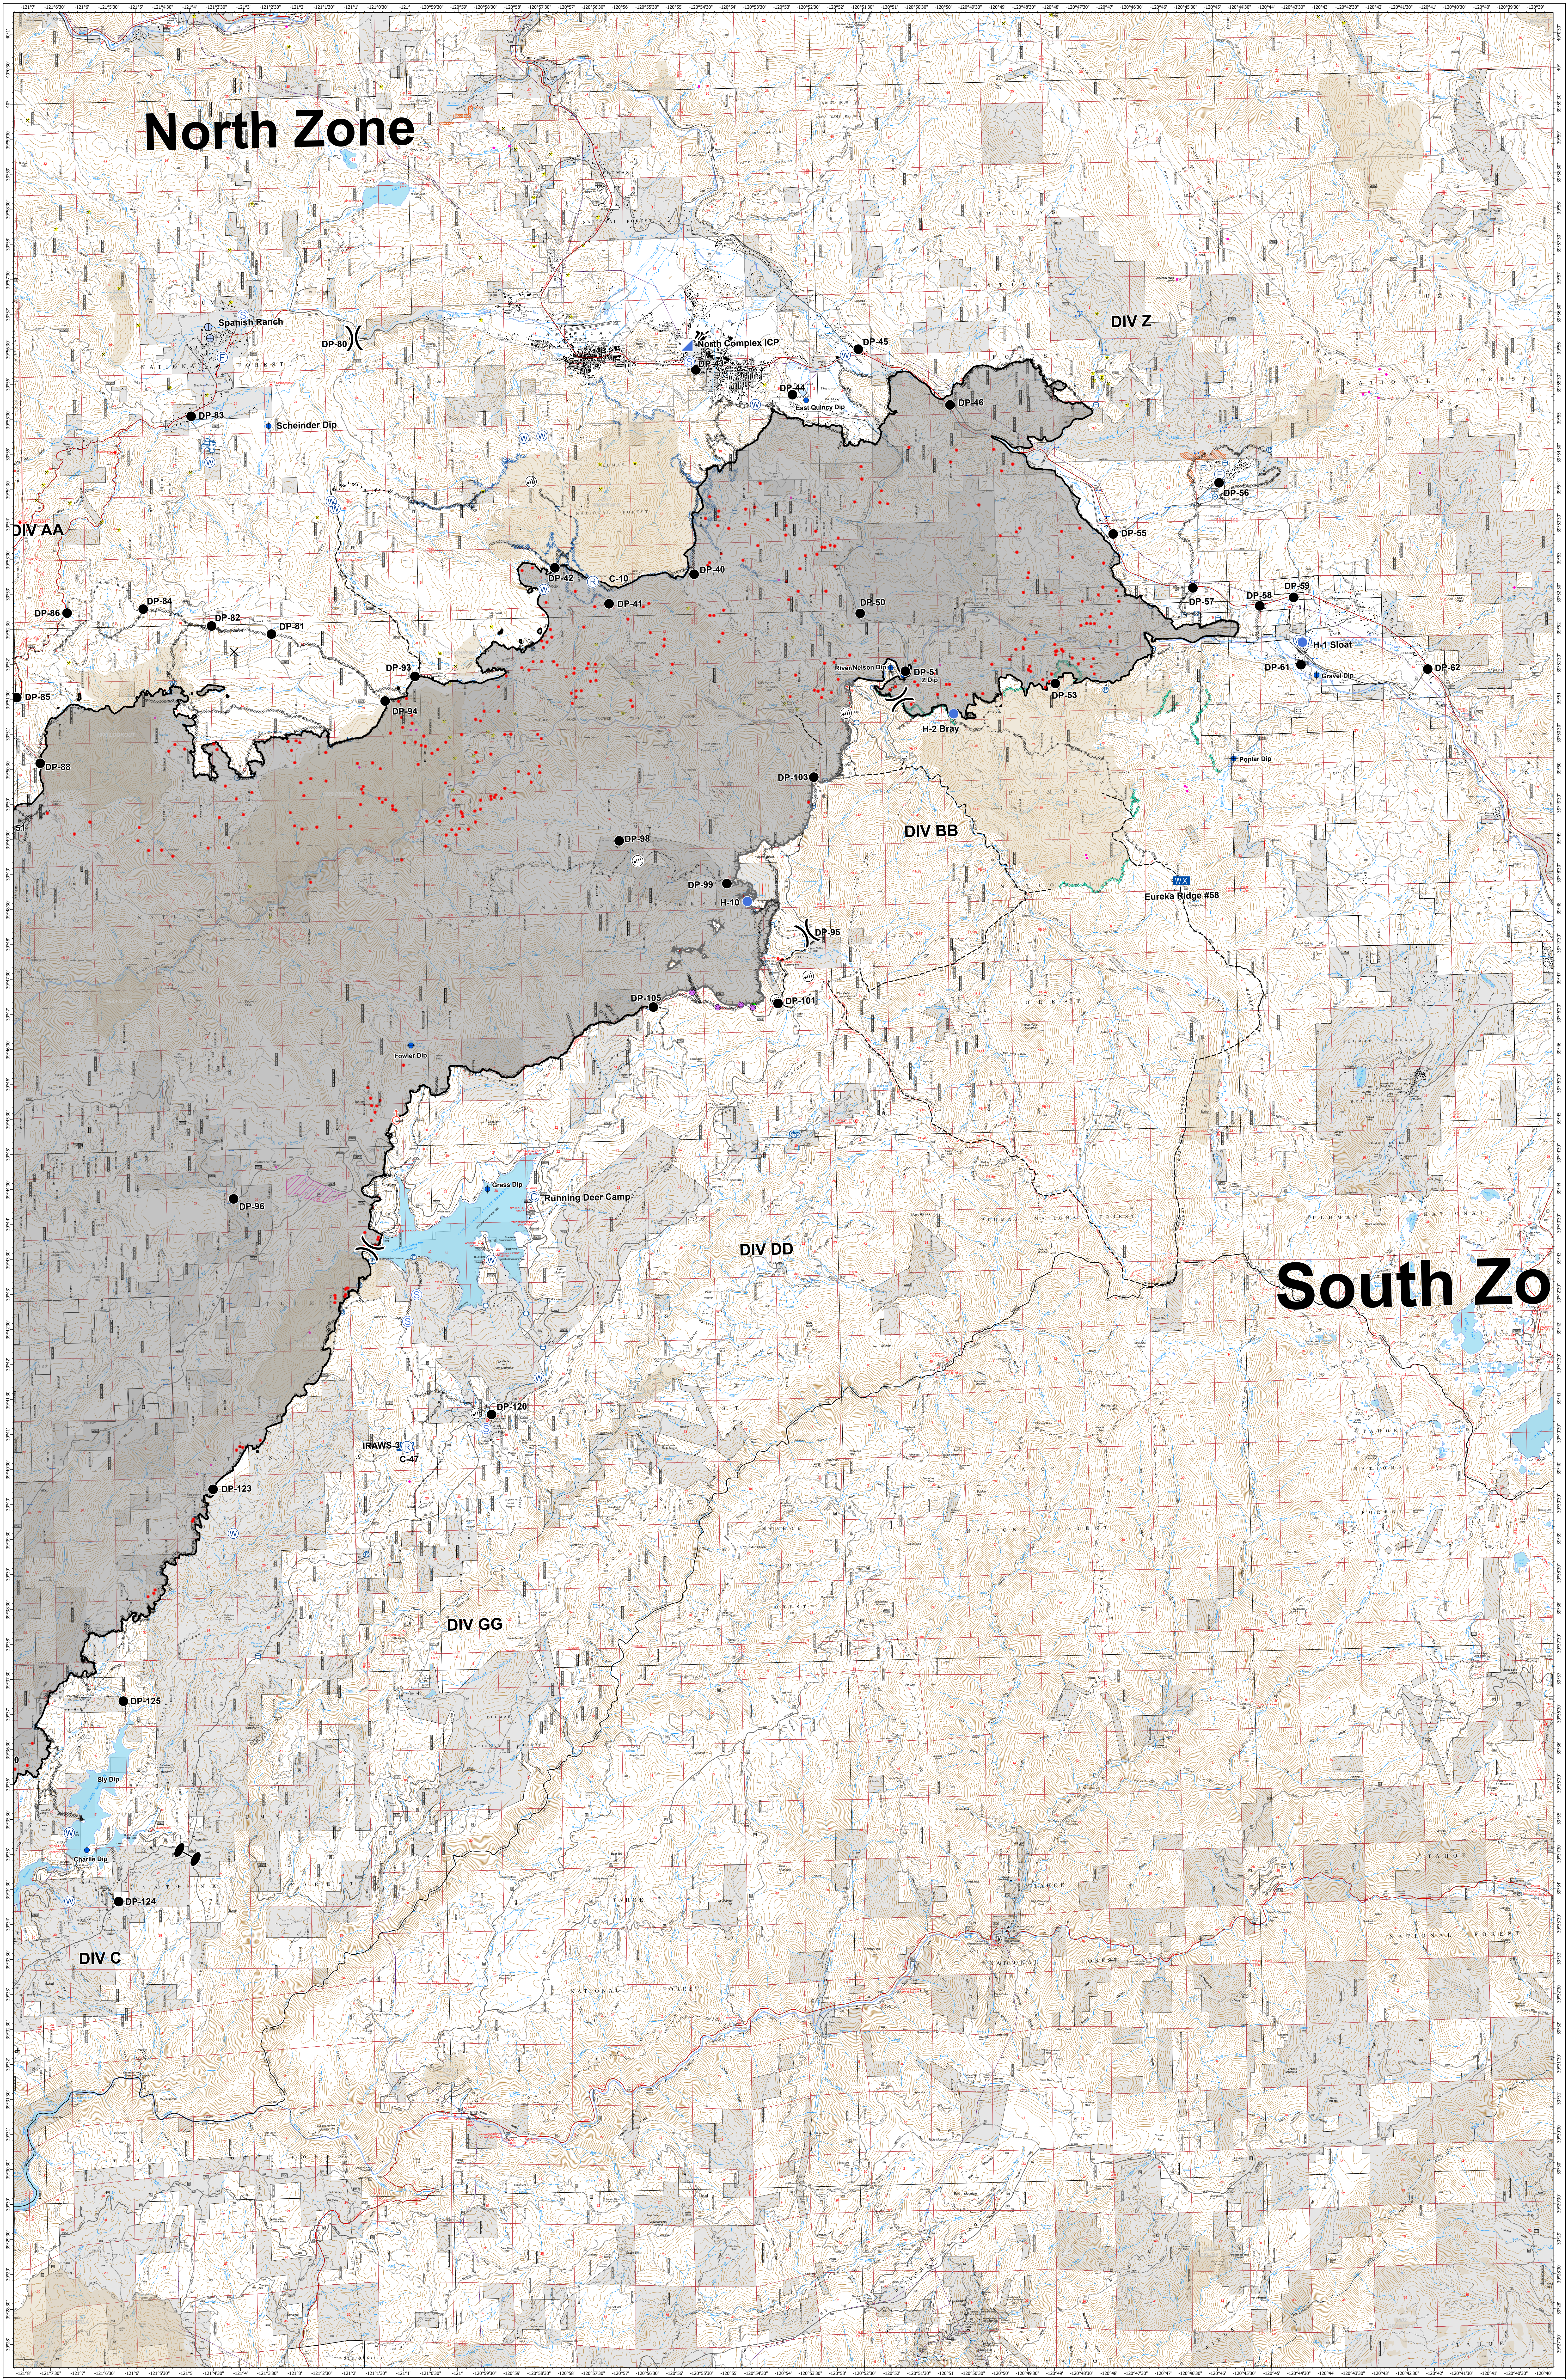

# North Zone

# South Zone

**IR South Zone**  
**North Complex**  
**CA-PNF-0001308**  
September 29, 2020

**NIROPS Infrared**  
**09/28/2020 @ 2015 hrs**  
● Isolated Heat  
■ Intense Heat  
■ Heat Perimeter

- Zone Break
- Division Break
- Incident Command Post
- Camp
- Staging Area
- Drop Point
- Hotspot
- Dip Site
- Water Source
- Repeater
- Cell Service
- Spot Fire
- Bridge
- Closure
- Fire Station
- Gate
- Mobile Weather Unit
- Repair Point
- Water Development or Draft Site
- Uncontrolled Fire Edge
- Contained Fire Edge
- Completed Dozer Line
- Road as Completed Line
- Proposed Dozer Line
- Access or Improved Road
- Completed Plow Line
- Active Burnout
- Planned Fire Line
- Other
- Pump
- Water Tank
- SPI Gate
- Structure
- SPI Fuelbreak
- Dozer Lines - 2017 Minerva Fire
- Dozer Lines - 2008 Cold Fire
- Historic Fire (1990-2019, 100+ acres)
- Fire Area
- Mine
- MANDATORY EXCLUSION AREA
- MANDATORY EXCLUSION AREA