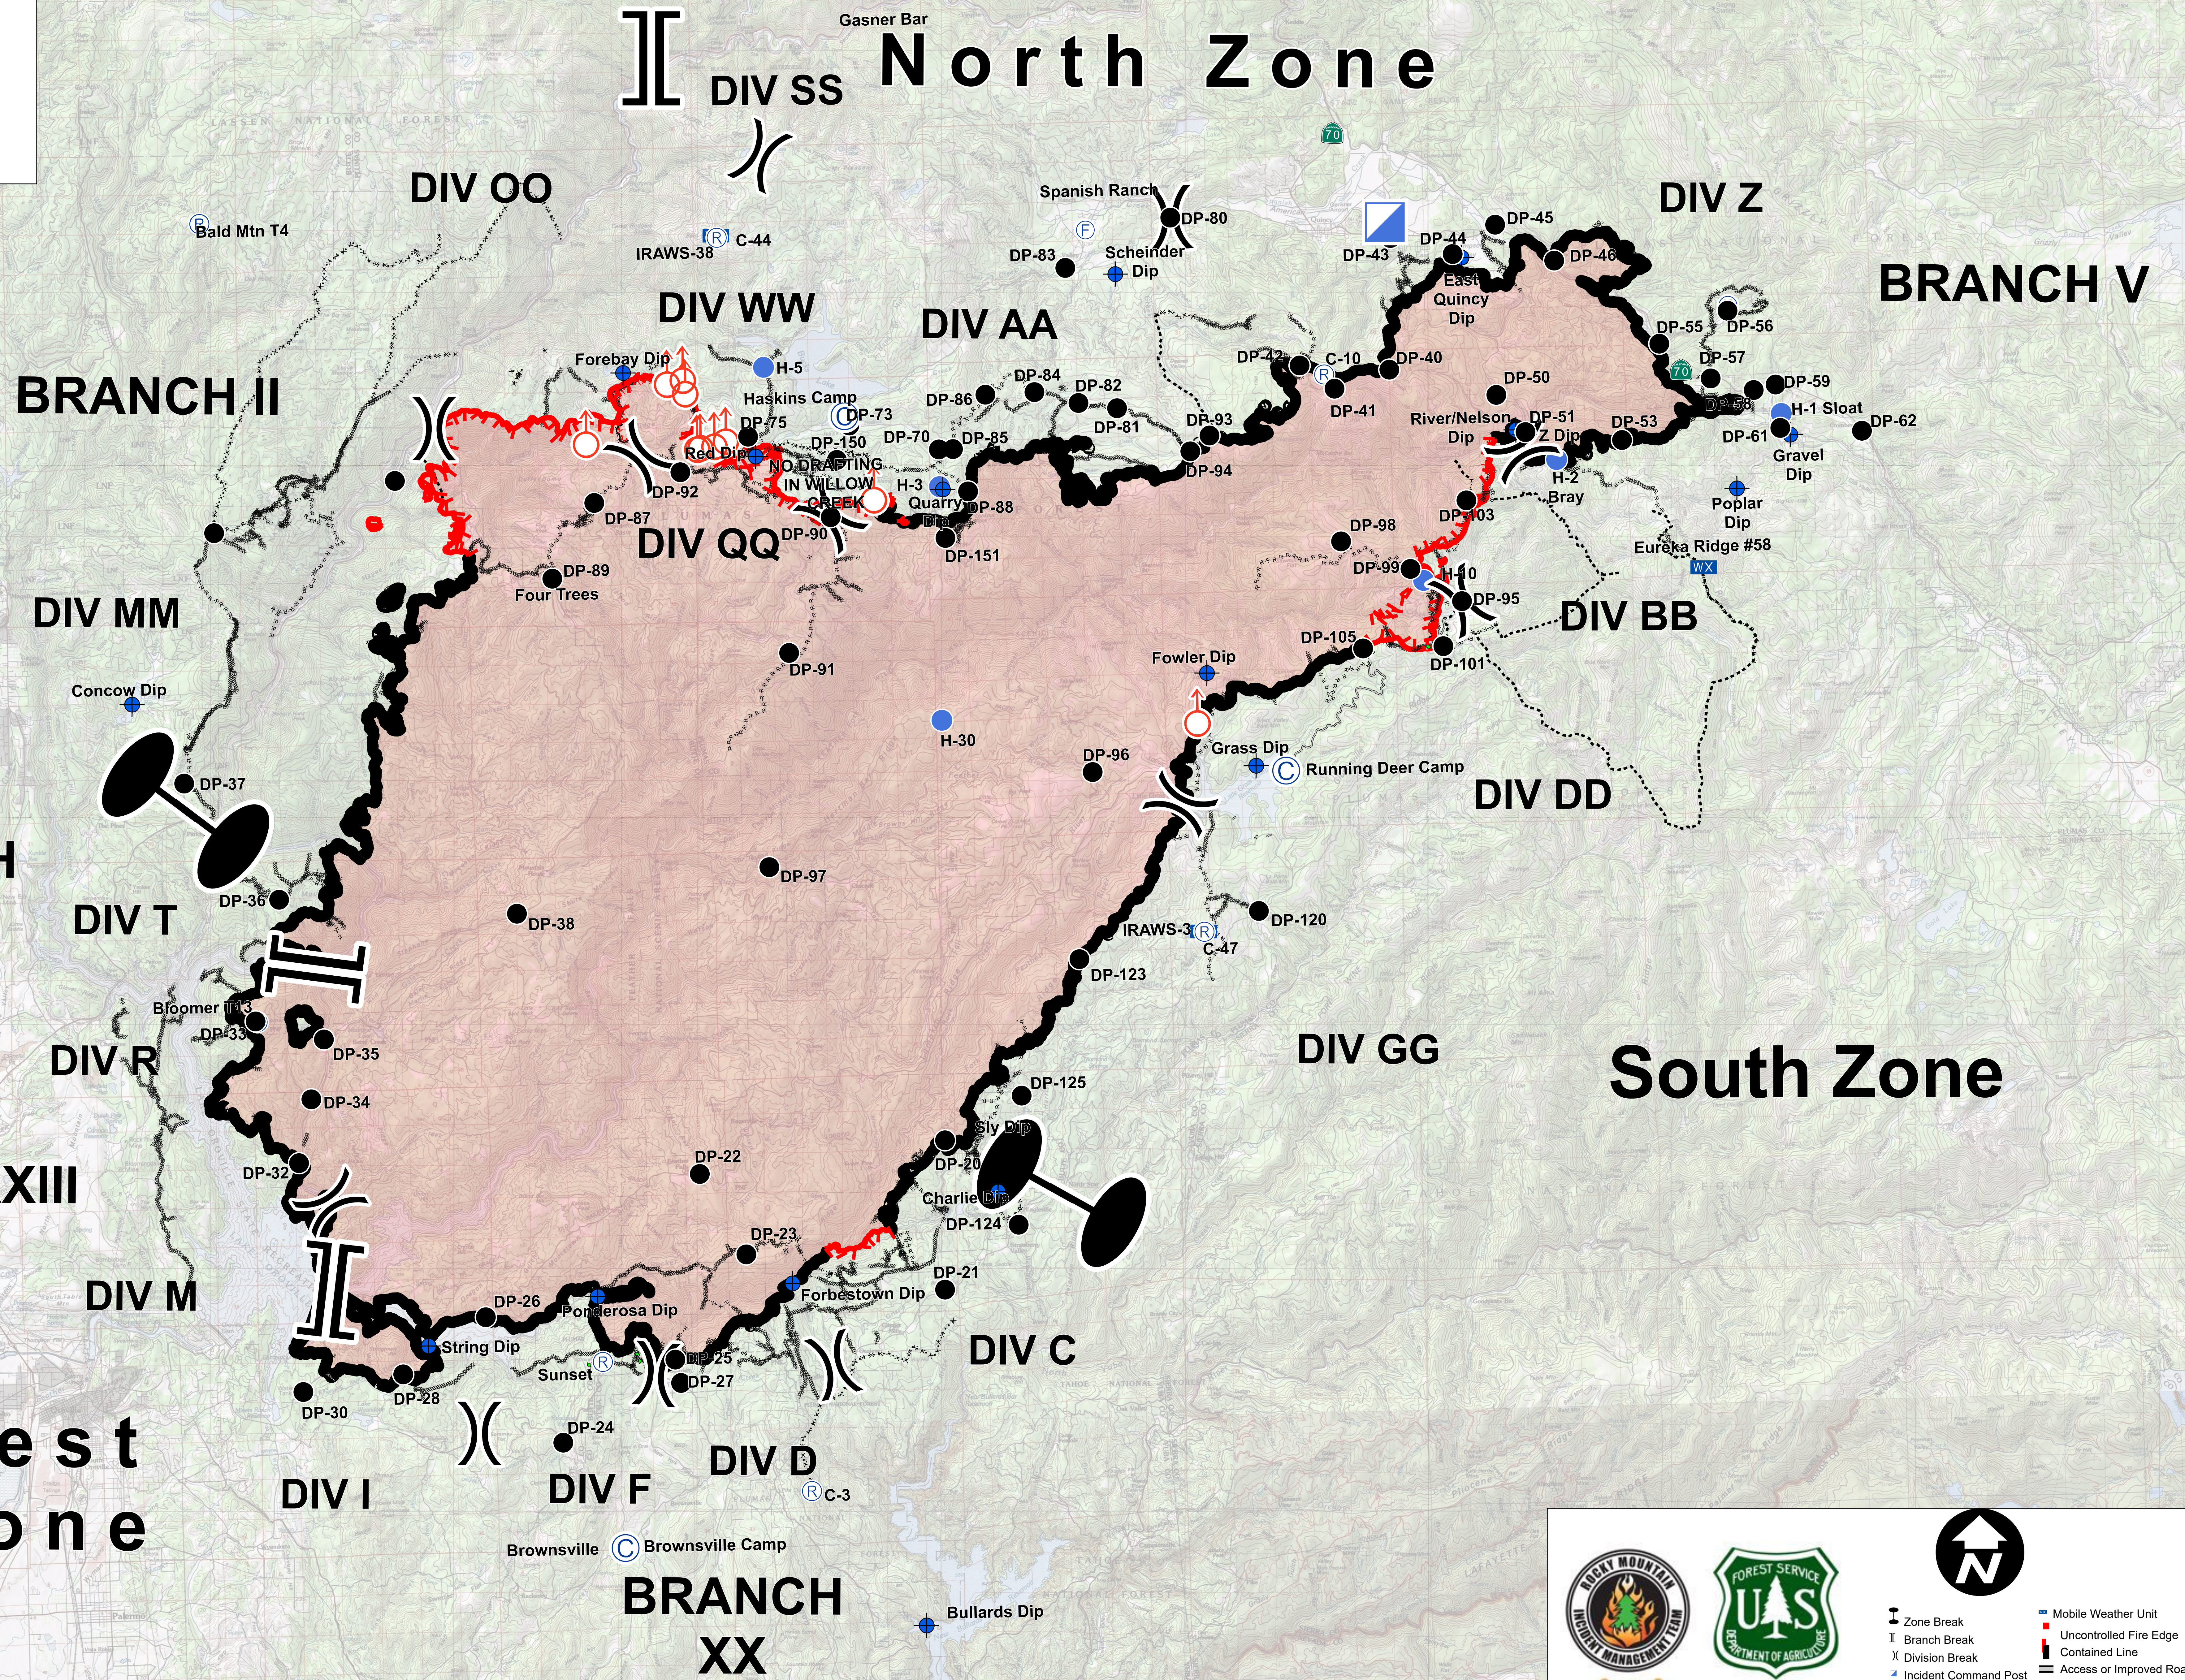

Briefing Map

Claremont-Bear Fire

North Complex

CA-PNF-001308

September 30, 2020

Operations Mobile Map

Zone Break	Mobile Weather Unit
Branch Break	Uncontrolled Fire Edge
Division Break	Contained Line
Incident Command Post	Access or Improved Road
Camp	Completed Dozer Line
Drop Point	Completed Hand Line
Repeater	Road as Completed Line
Spot Fire	Completed Plow Line
Dip Site	Active Burnout
Fire Station	Proposed Dozer Line
Helispot	Planned Fire Line
	Wildfire Daily Fire Perimeter