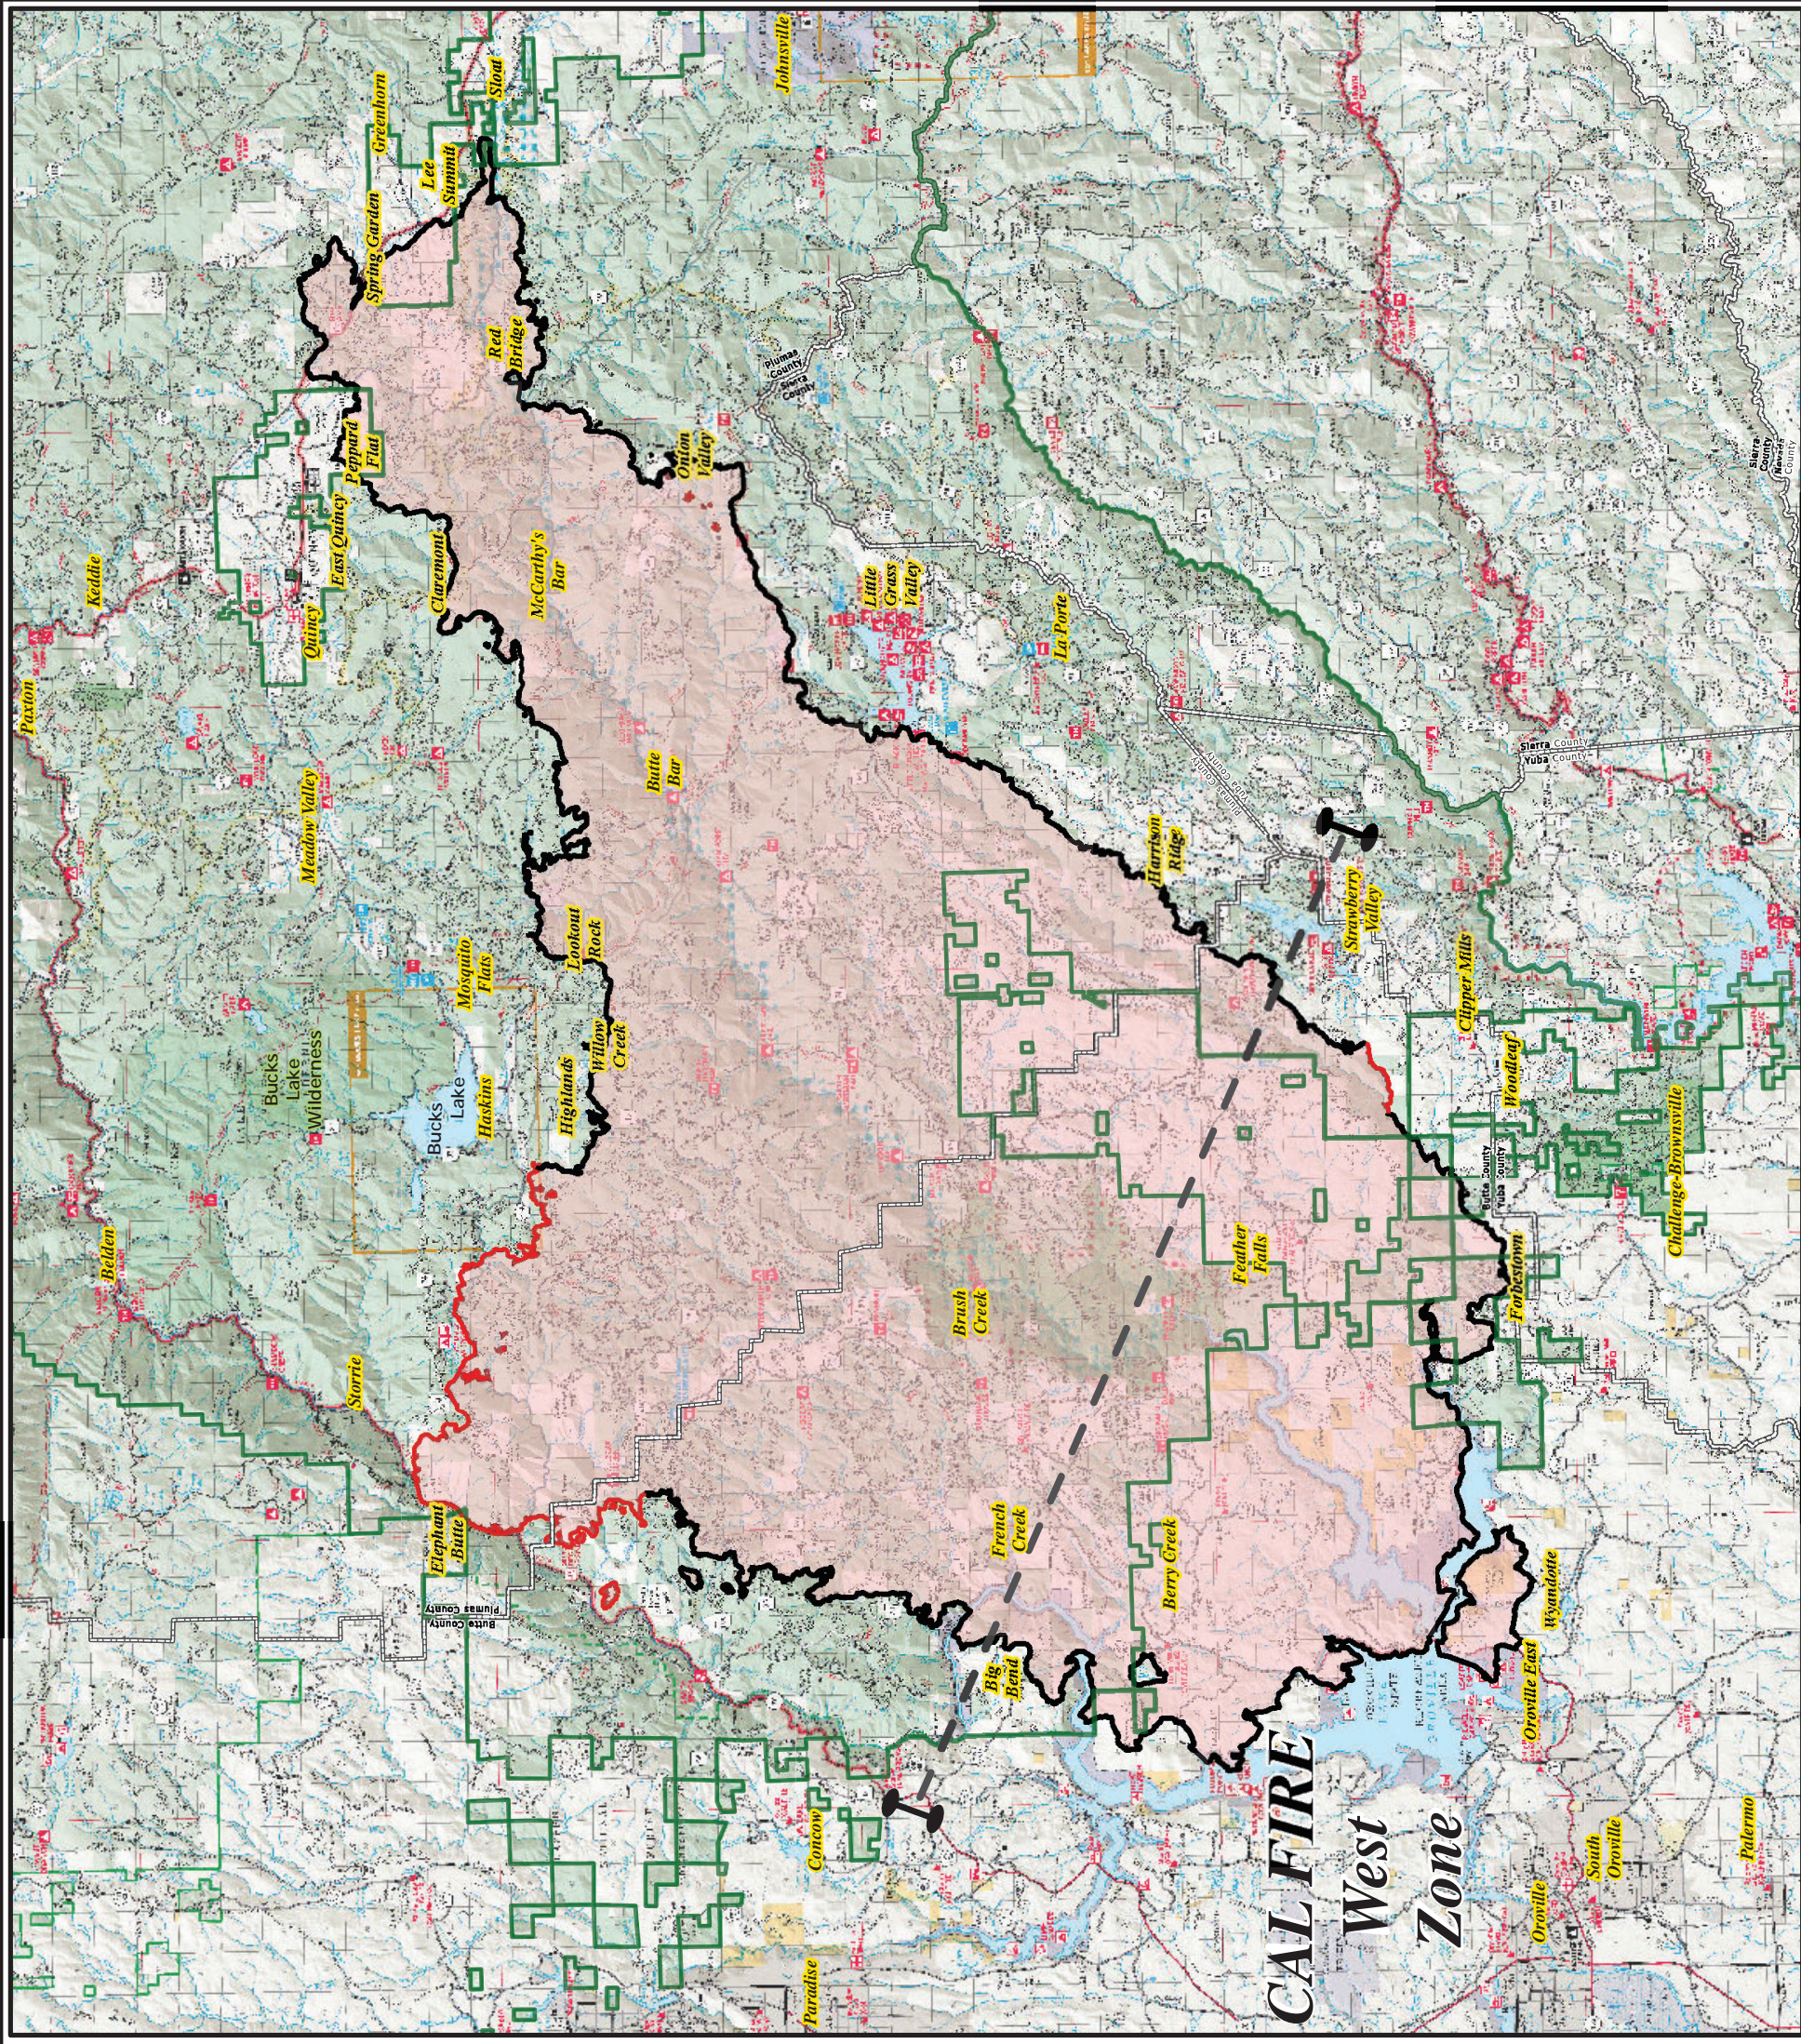

North Complex CA-PNF-001308

Claremont & Bear Fires

October 4, 2020

Public Information Map

- Uncontrolled Fire Edge
- Contained Fire Edge
- Wildfire Daily Fire Perimeter
- Plumas National Forest Boundary

0 1 2 4
Miles