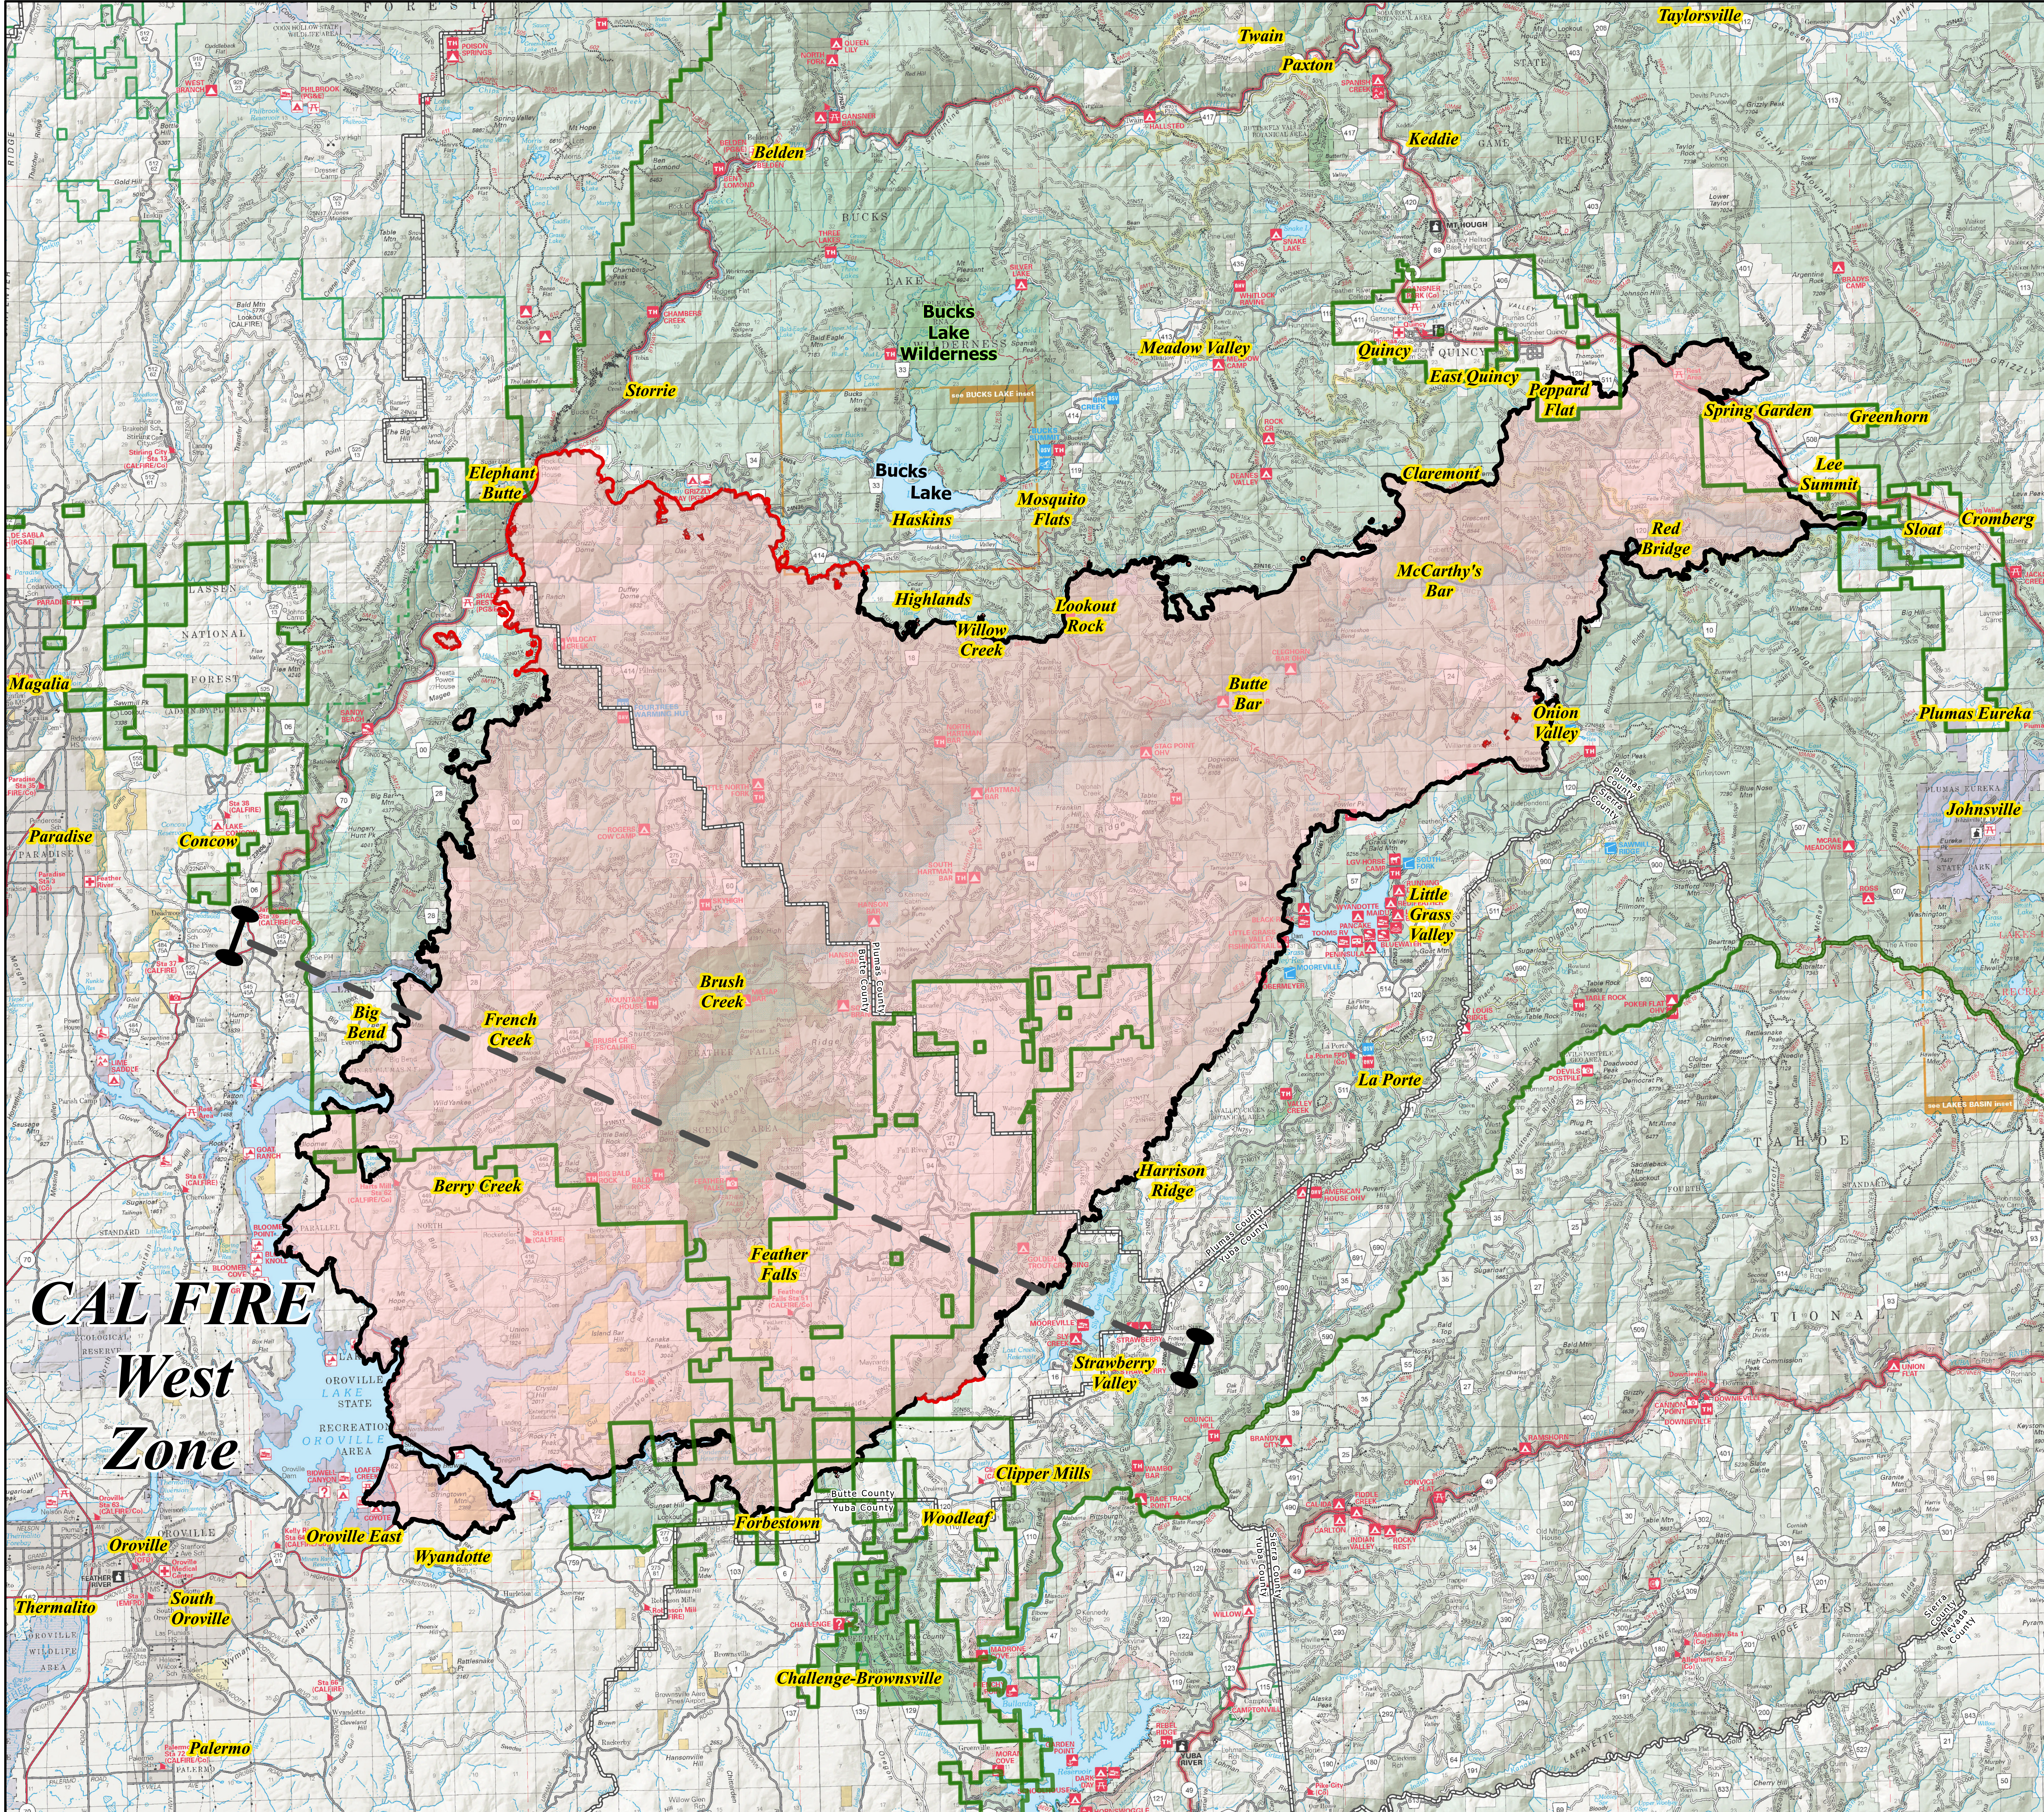

North Complex CA-PNF-001308

Claremont-Bear Fire
October 4, 2020

Public Information Map

- Plumas National Forest Boundary
- Uncontrolled Fire Edge
- Contained Fire Edge
- Wildfire Daily Fire Perimeter

CAL FIRE West Zone