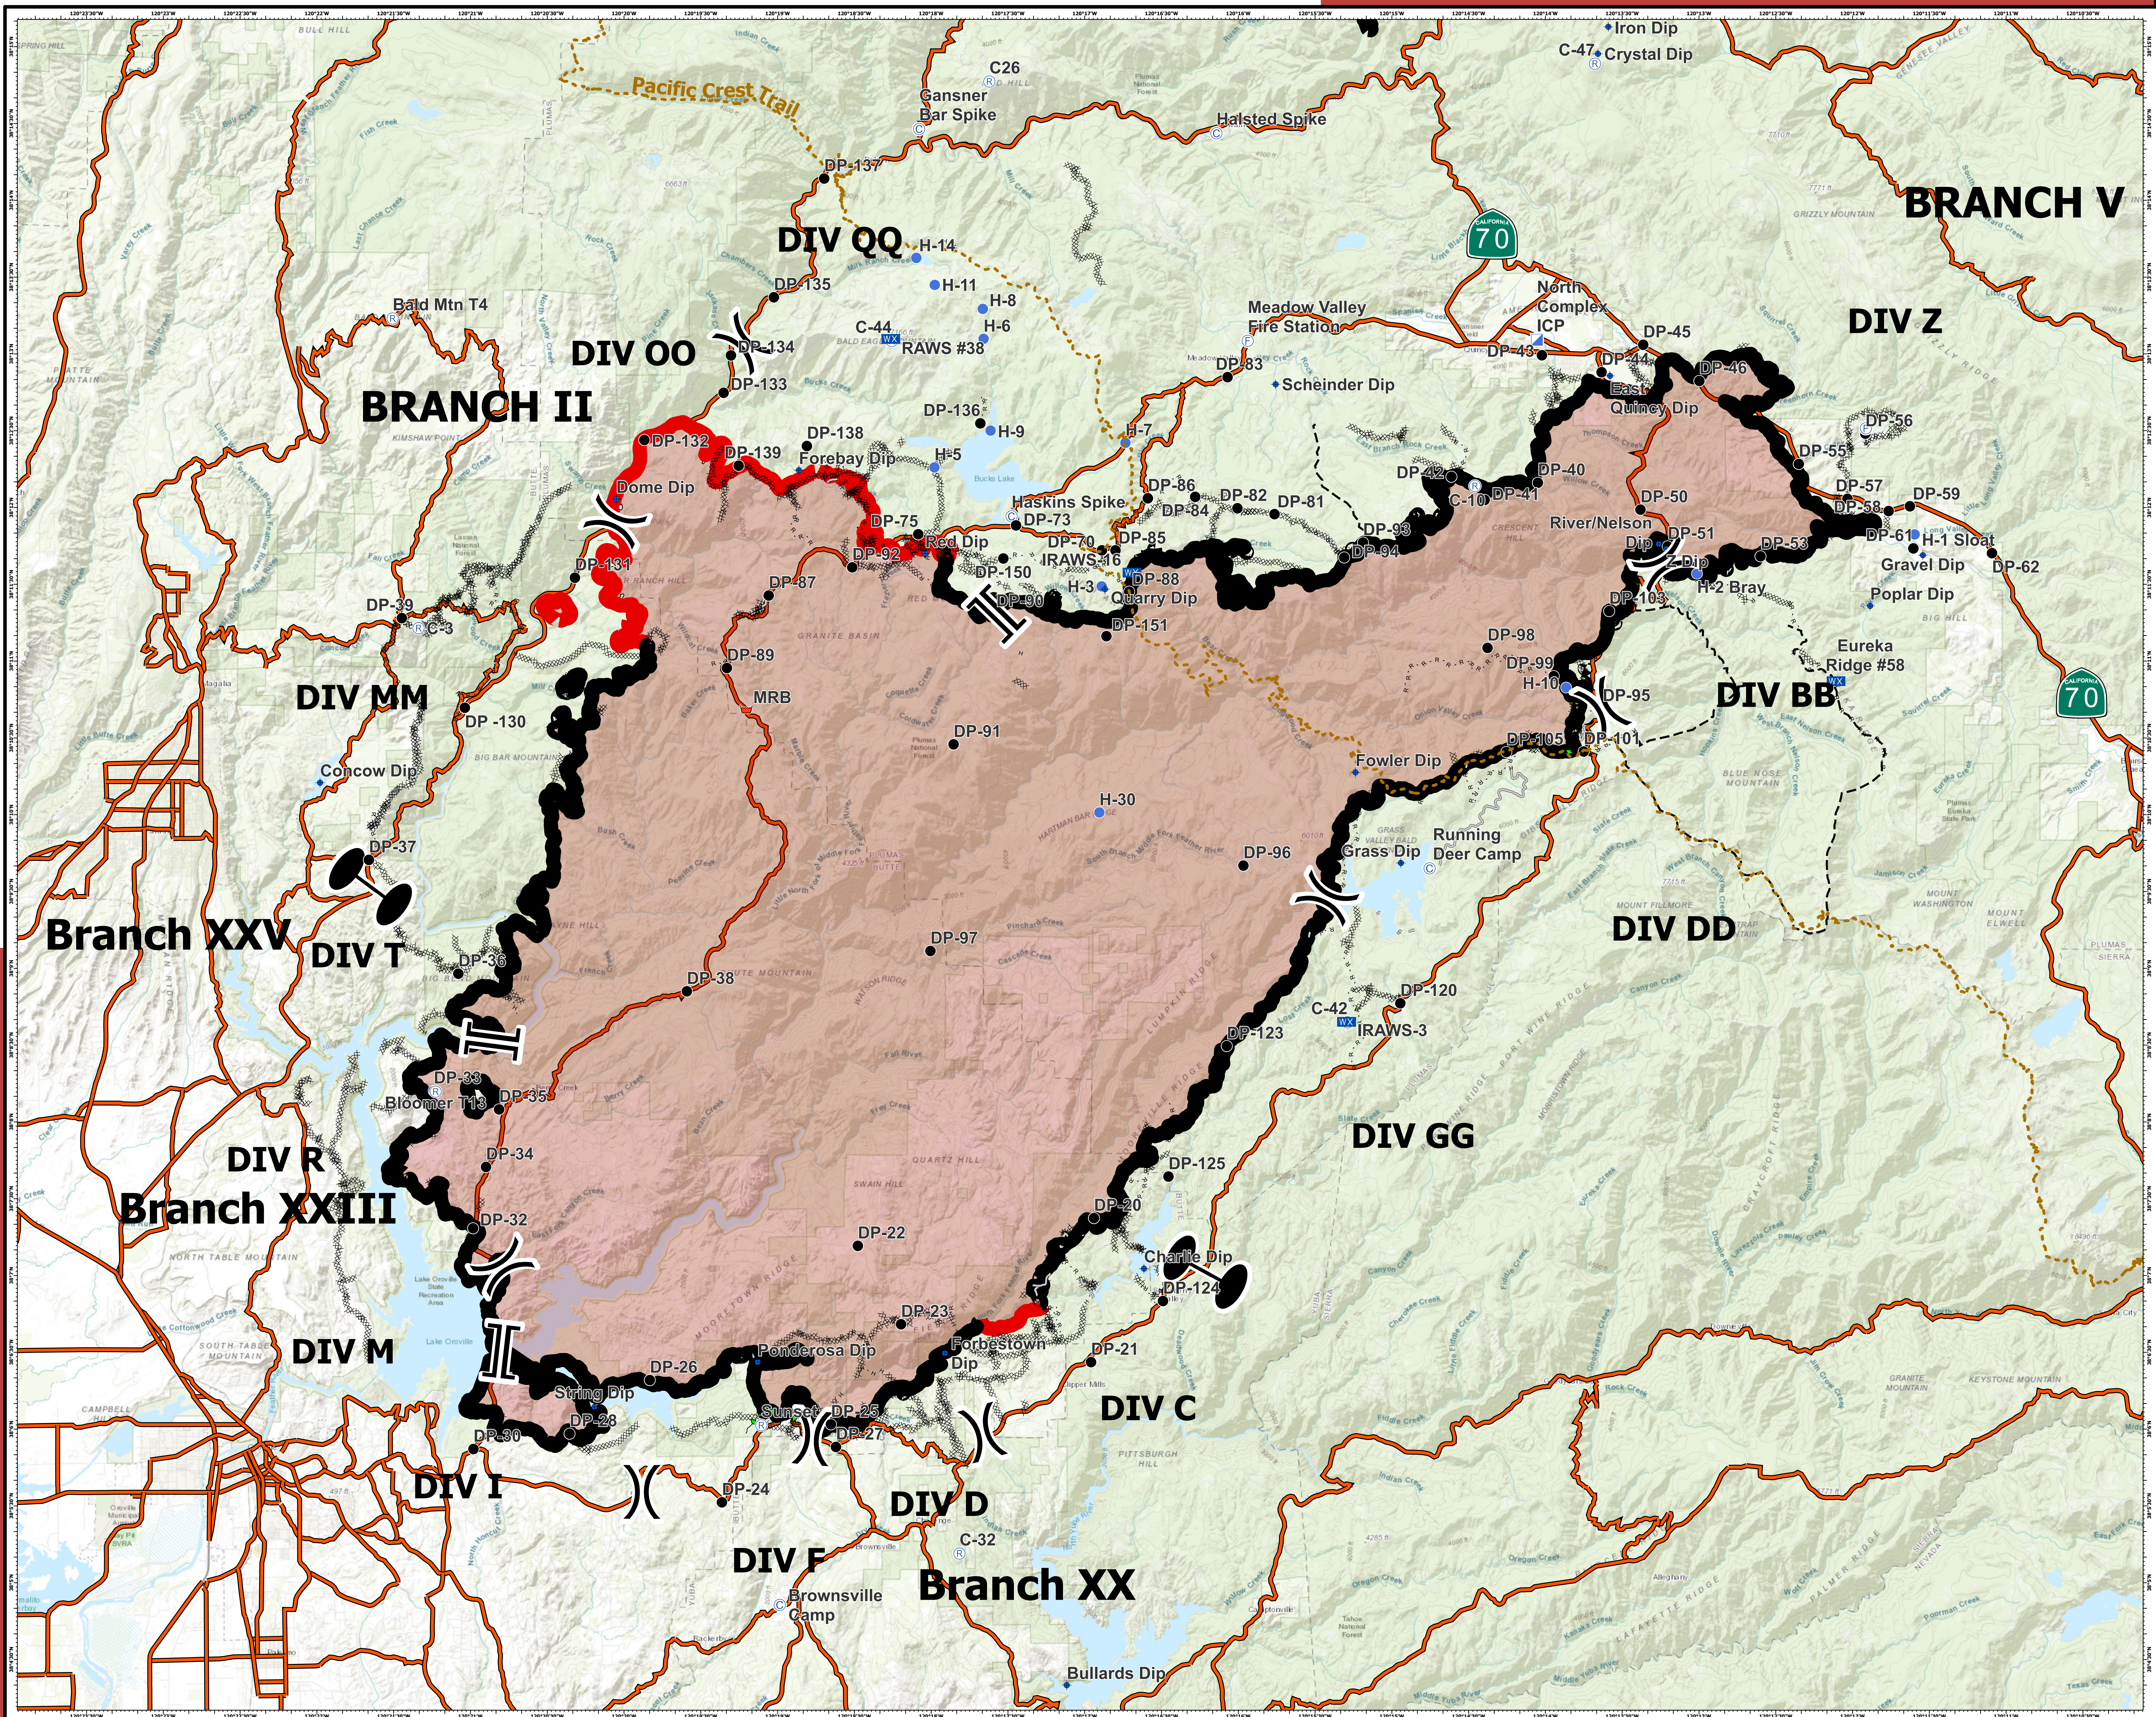

BRIEFING MAP
 NORTH COMPLEX
 CA-PNF-001308

- Camp
- Dip Site
- Drop Point
- Fire Station
- Helispot
- Incident Command Post
- Mobile Weather Unit
- Repeater
- Retardant/Mud Pit
- Zone Break
- Branch Break
- Division Break
- Uncontrolled Fire Edge
- Contained Line
- Completed Dozer Line
- Completed Hand Line
- Road as Completed Line
- Access or Improved Road
- Completed Plow Line
- Planned Fire Line
- Major Roads
- Pacific Crest Trail
- Wildfire Daily Fire Perimeter

North Complex Documents & Maps