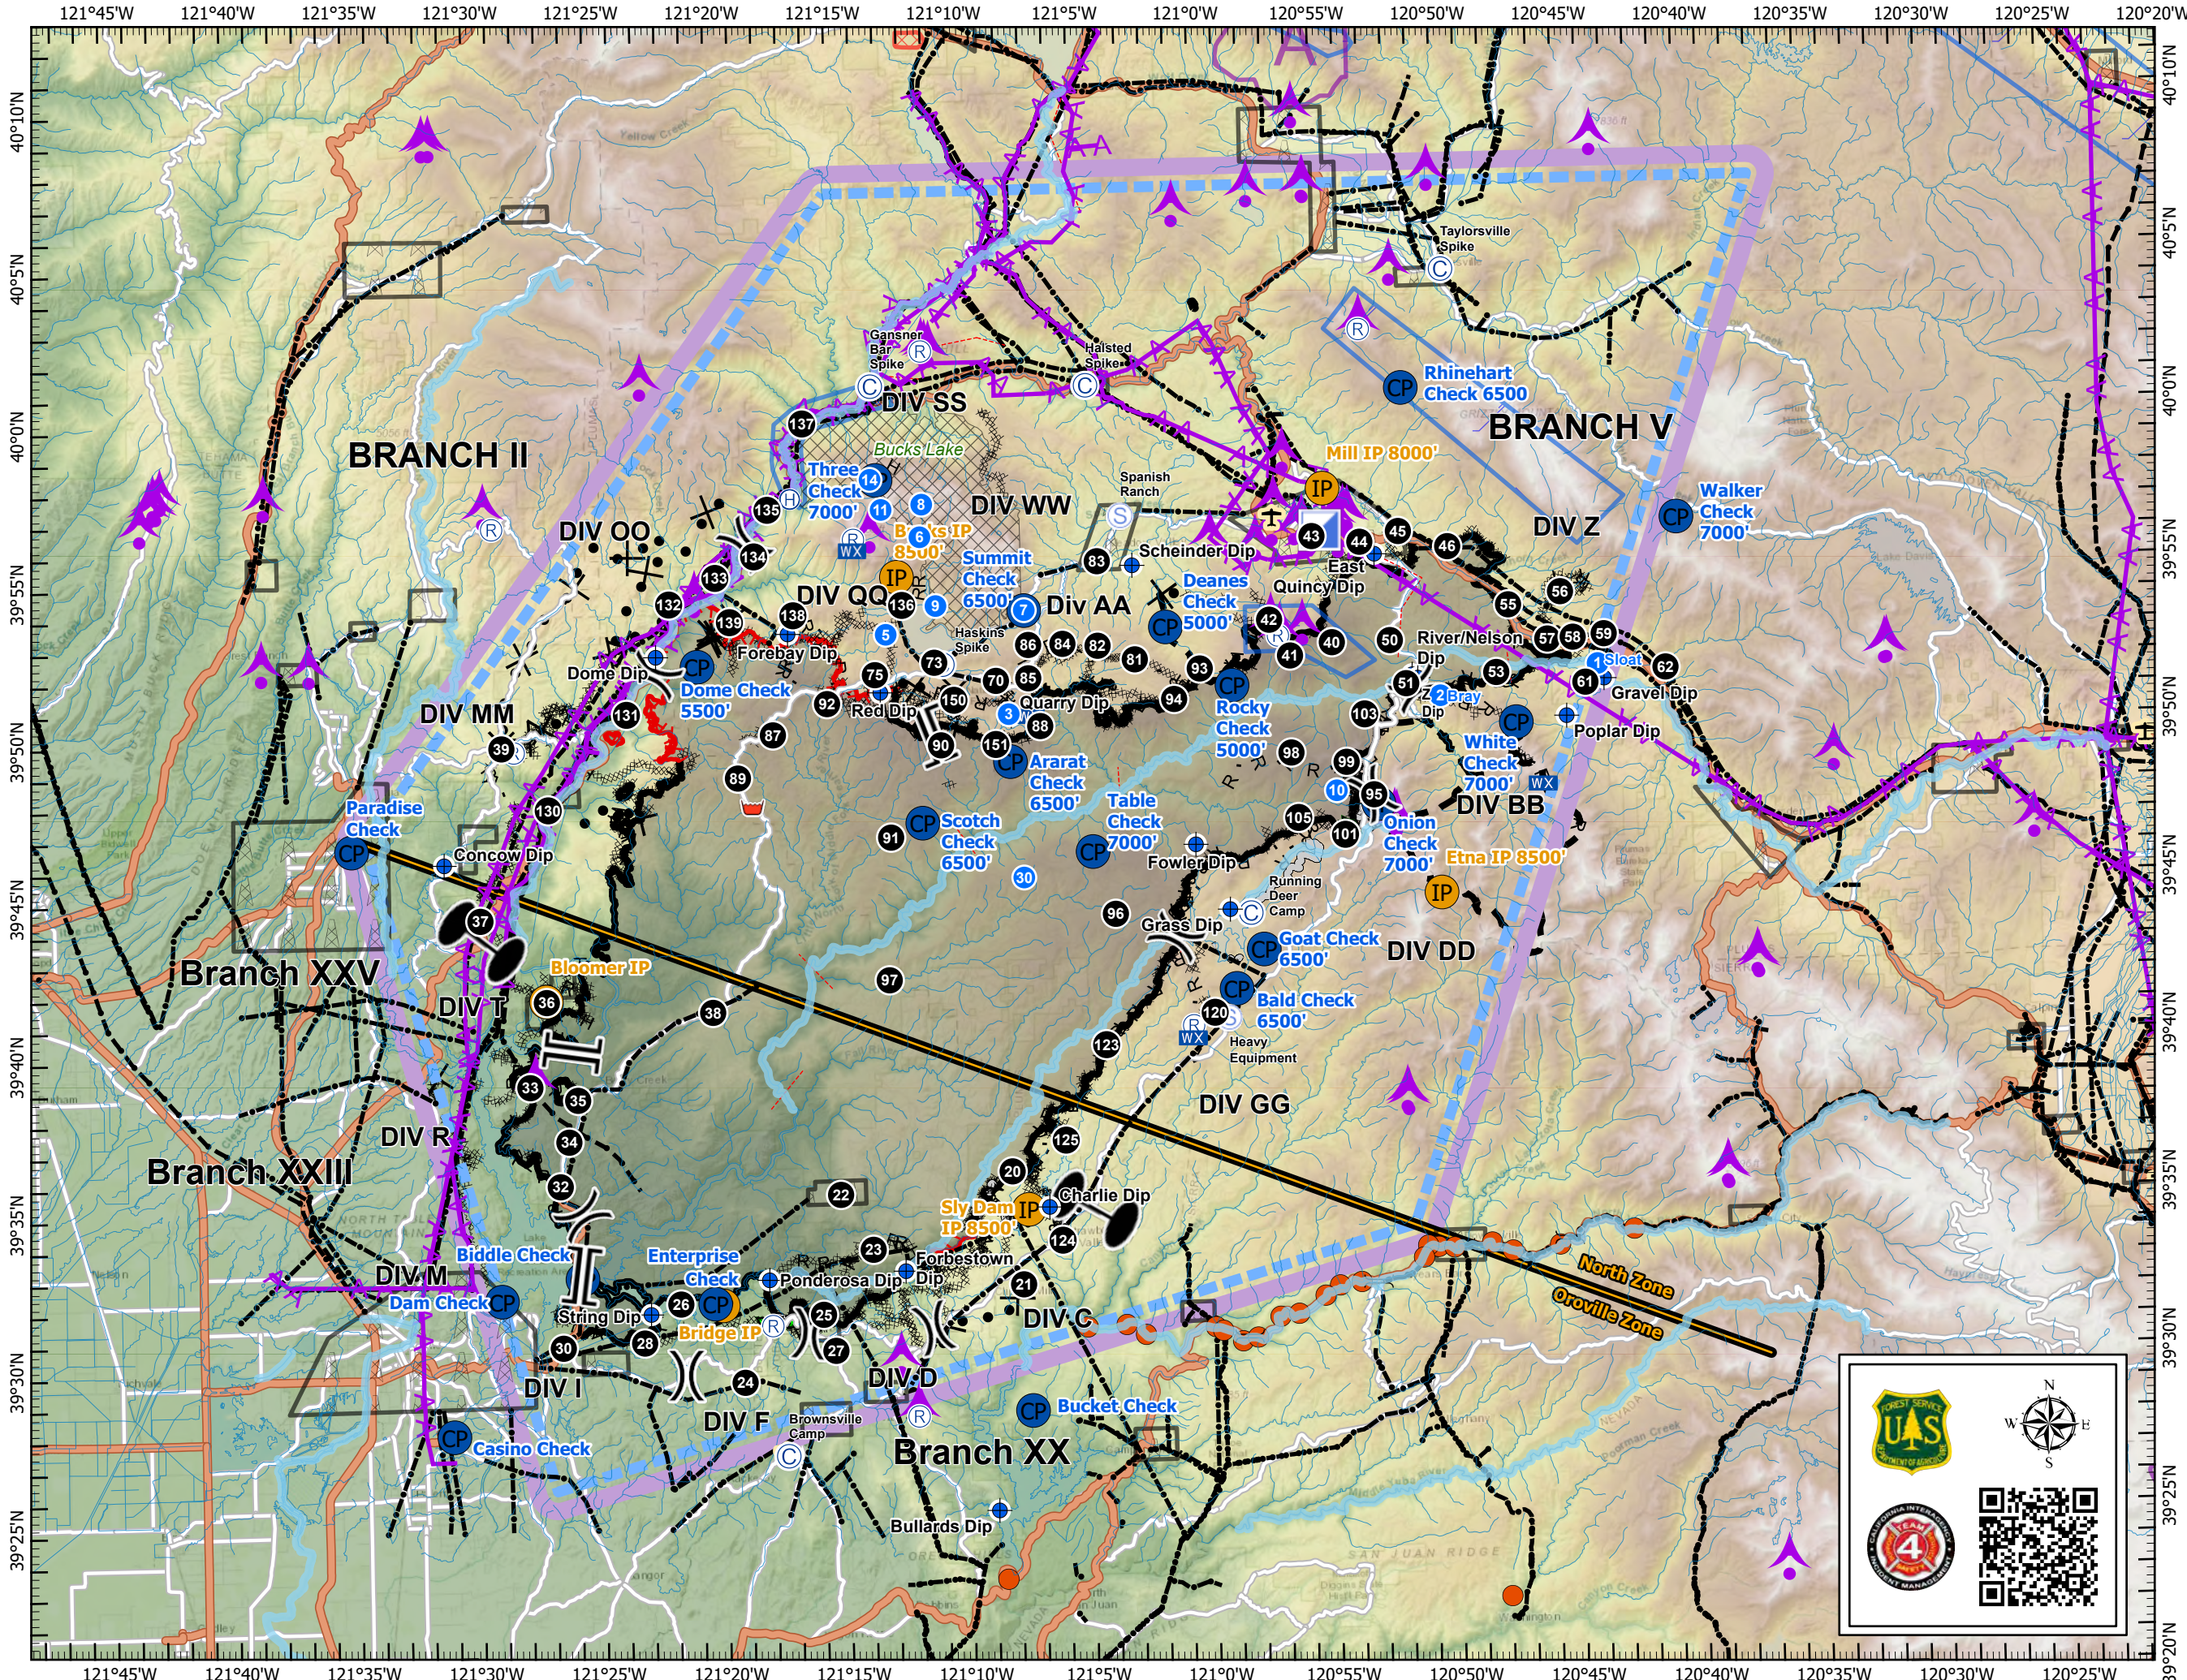

Pilot Map

North Complex

CA-PNF-001308

10-5-20

- Zone Break
- Division Break
- Camp
- Dip Site
- Drop Point
- Helispot
- Incident Command Post
- Mobile Weather Unit
- Repeater
- Retardant/Mud Pit
- Staging Area
- Check Point
- Intial Point
- Airport
- Helibase
- Aerial cable
- Bridge
- Tower
- Uncontrolled Fire Edge
- Contained Line
- Completed Dozer Line
- Completed Hand Line
- Road as Completed Line
- Access or Improved Road
- Completed Plow Line
- Proposed Dozer Line
- Planned Fire Line
- Aerial Hazard
- Powerline
- Telephone wires
- Wildfire Daily Fire Perimeter
- Hangglide/Paraglide
- Jettison
- Powerline
- Turbulence
- Wilderness