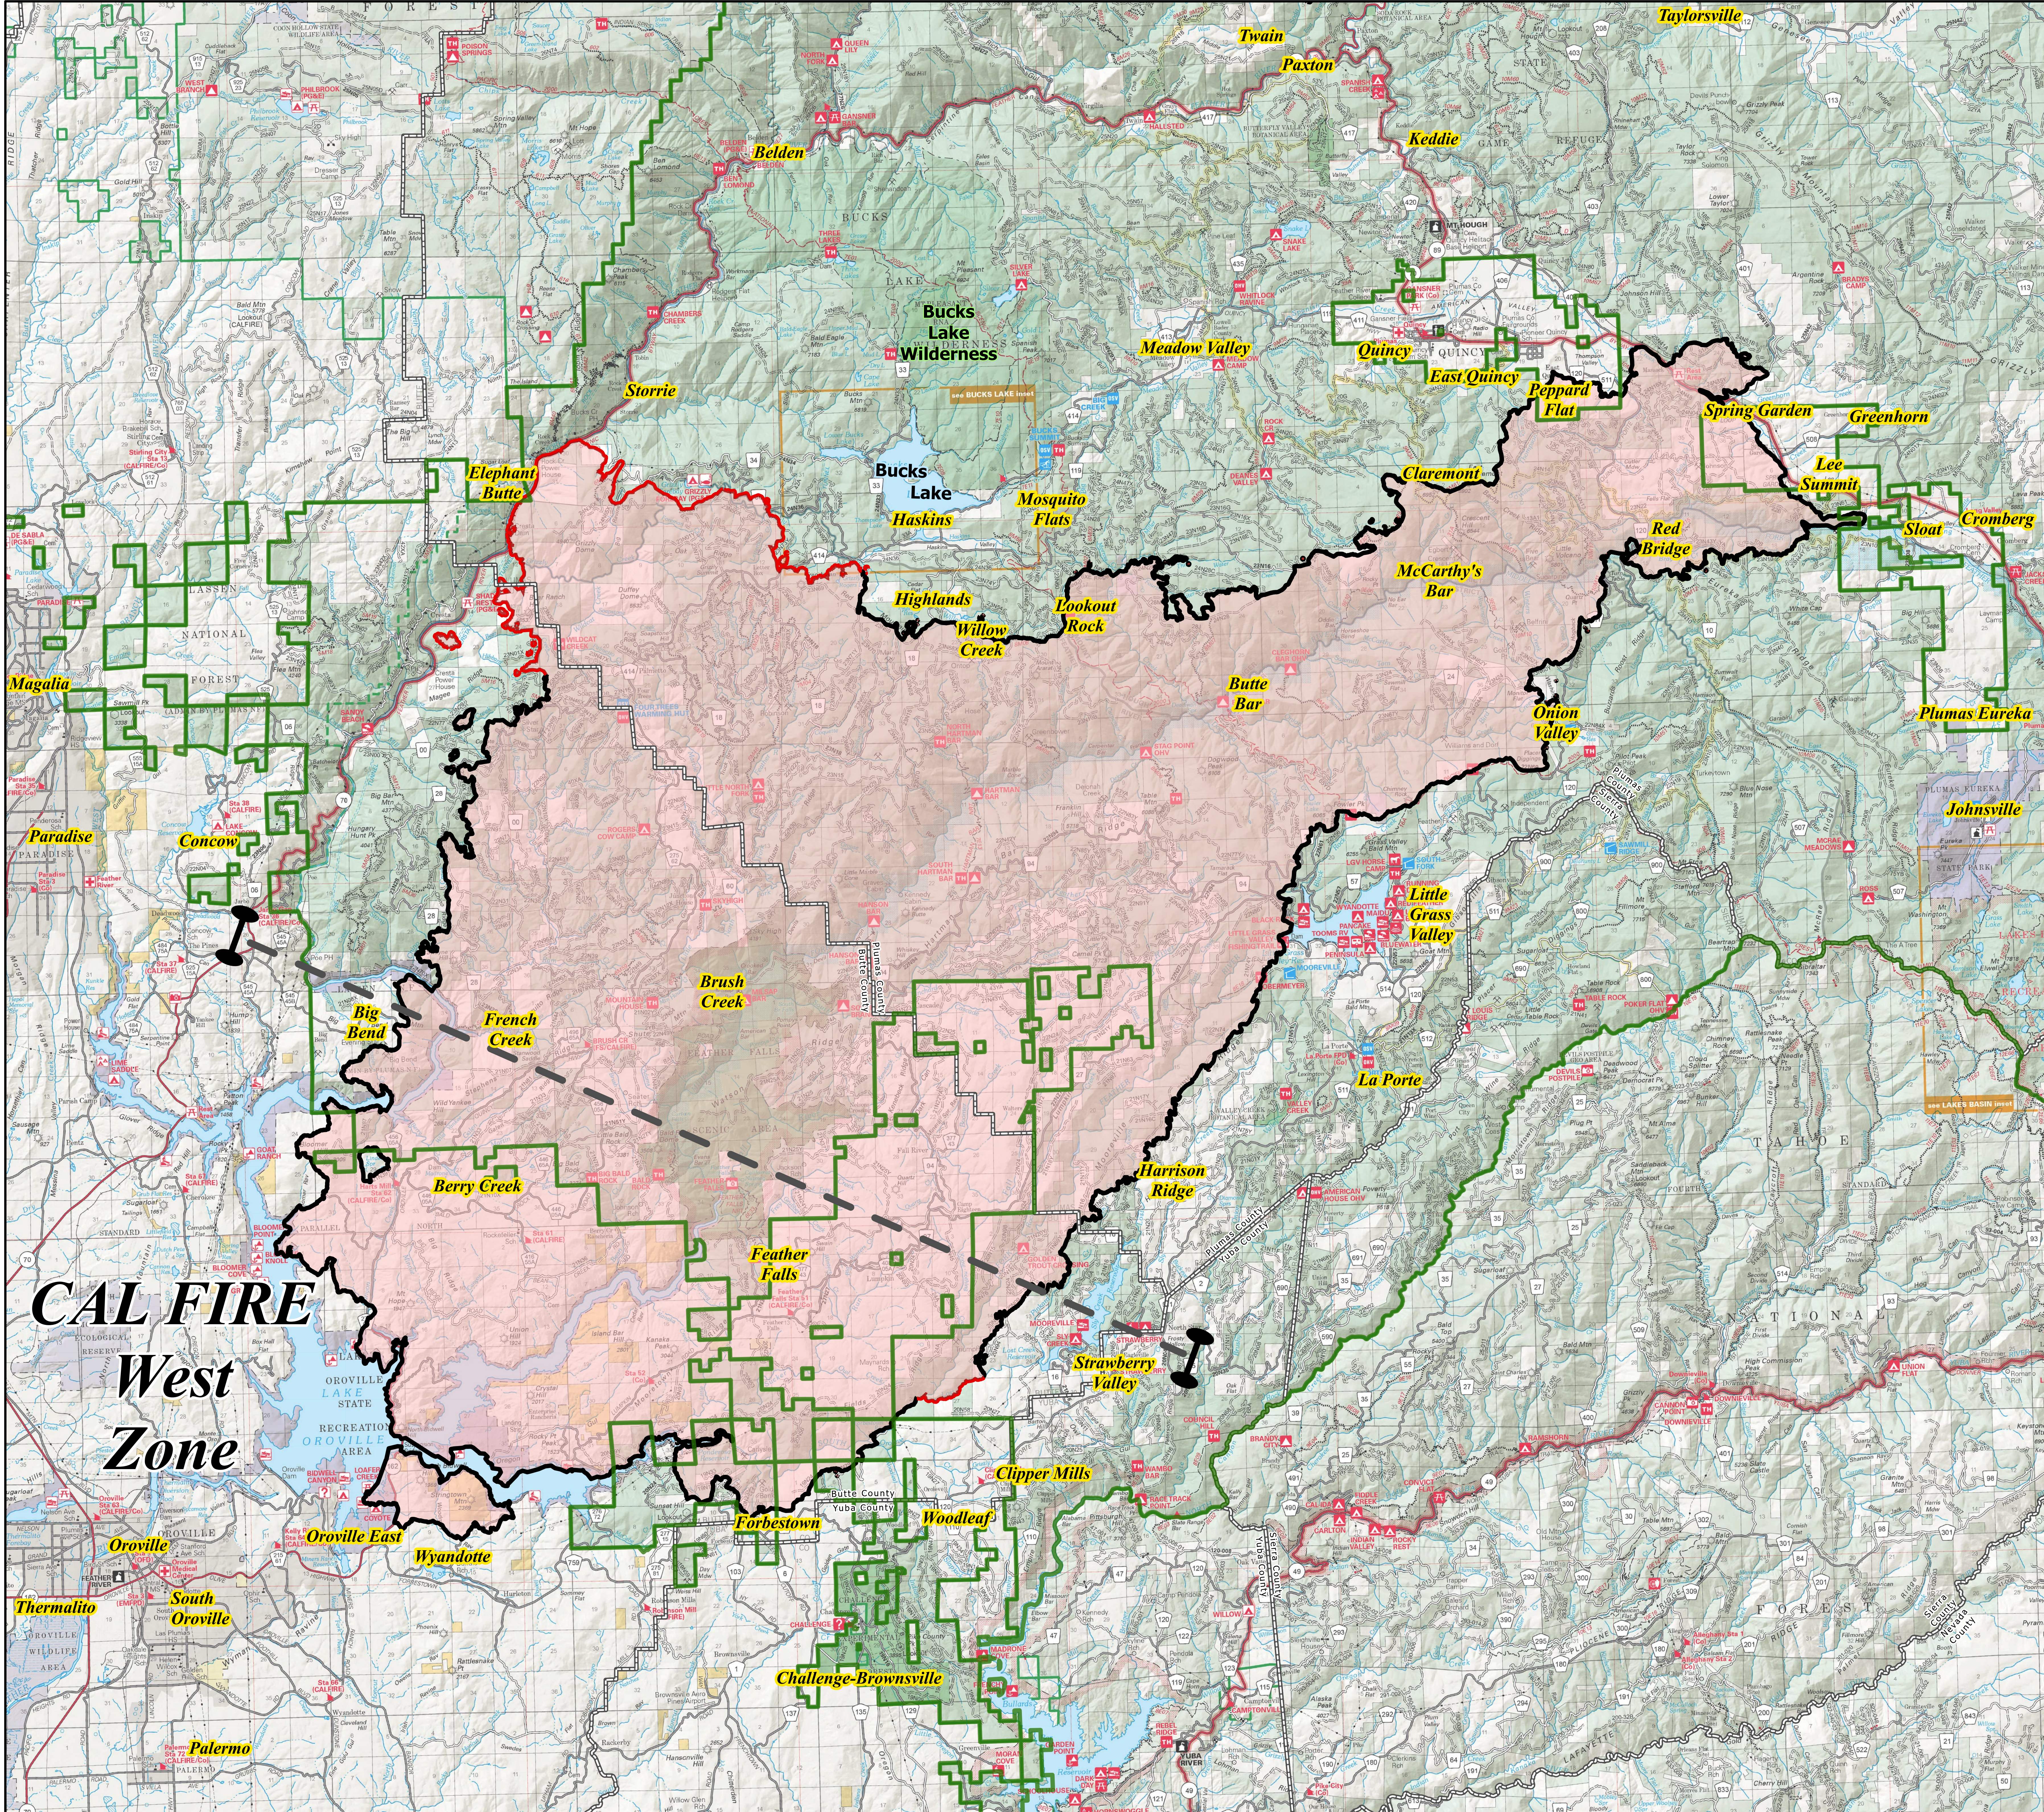

# North Complex CA-PNF-001308

Claremont-Bear Fire  
October 5, 2020

## Public Information Map

- Plumas National Forest Boundary
- Uncontrolled Fire Edge
- Contained Fire Edge
- Wildfire Daily Fire Perimeter

# CAL FIRE West Zone

0 1/2 1 Miles