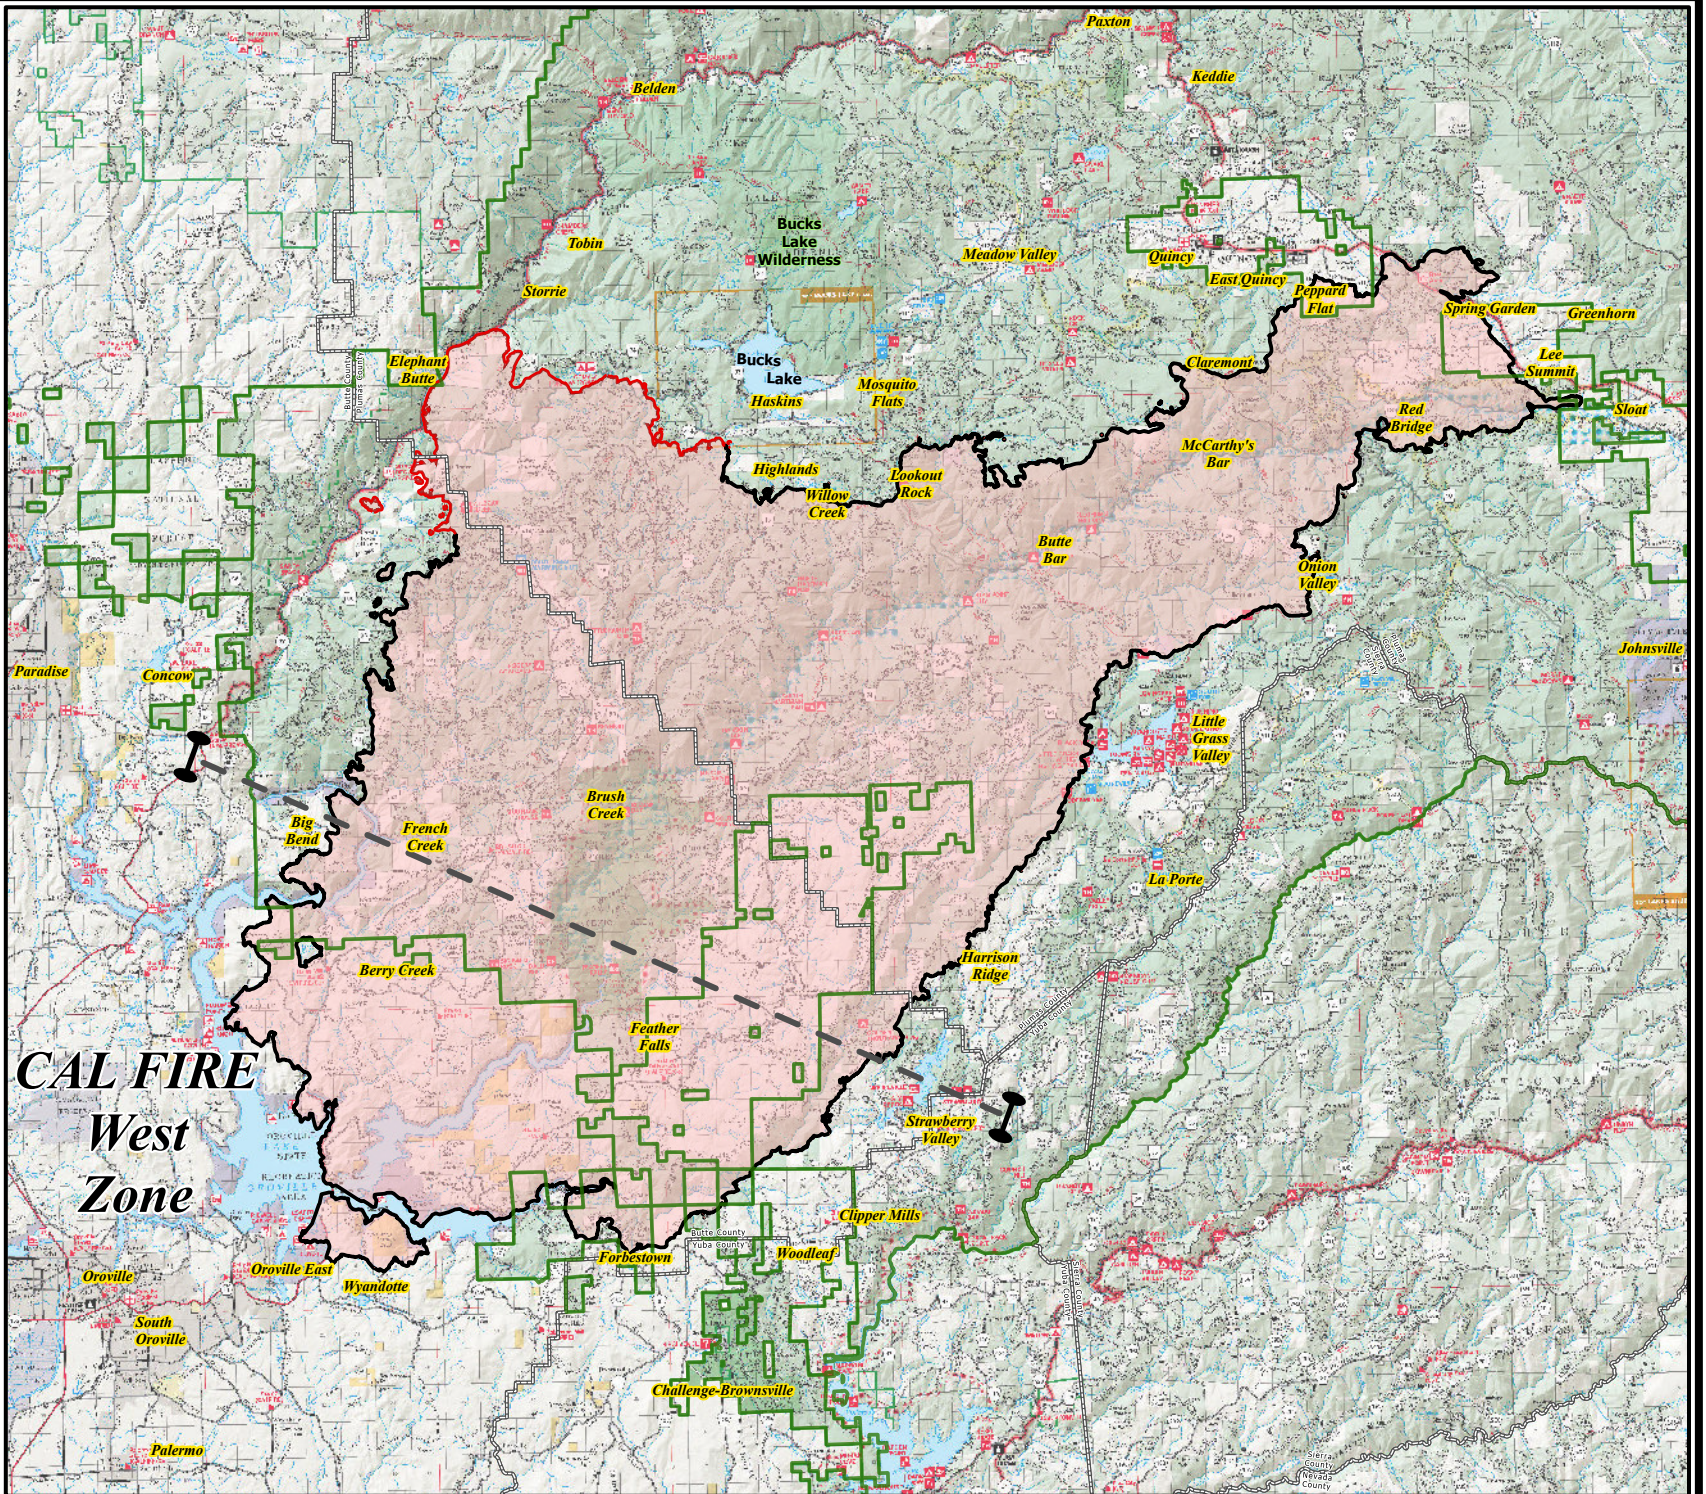

North Complex CA-PNF-001308

Claremont & Bear Fires

October 6, 2020
Public Information
Map

- Uncontrolled Fire Edge
- Contained Fire Edge
- Wildfire Daily Fire Perimeter
- Plumas National Forest Boundary

CAL FIRE
*West
Zone*