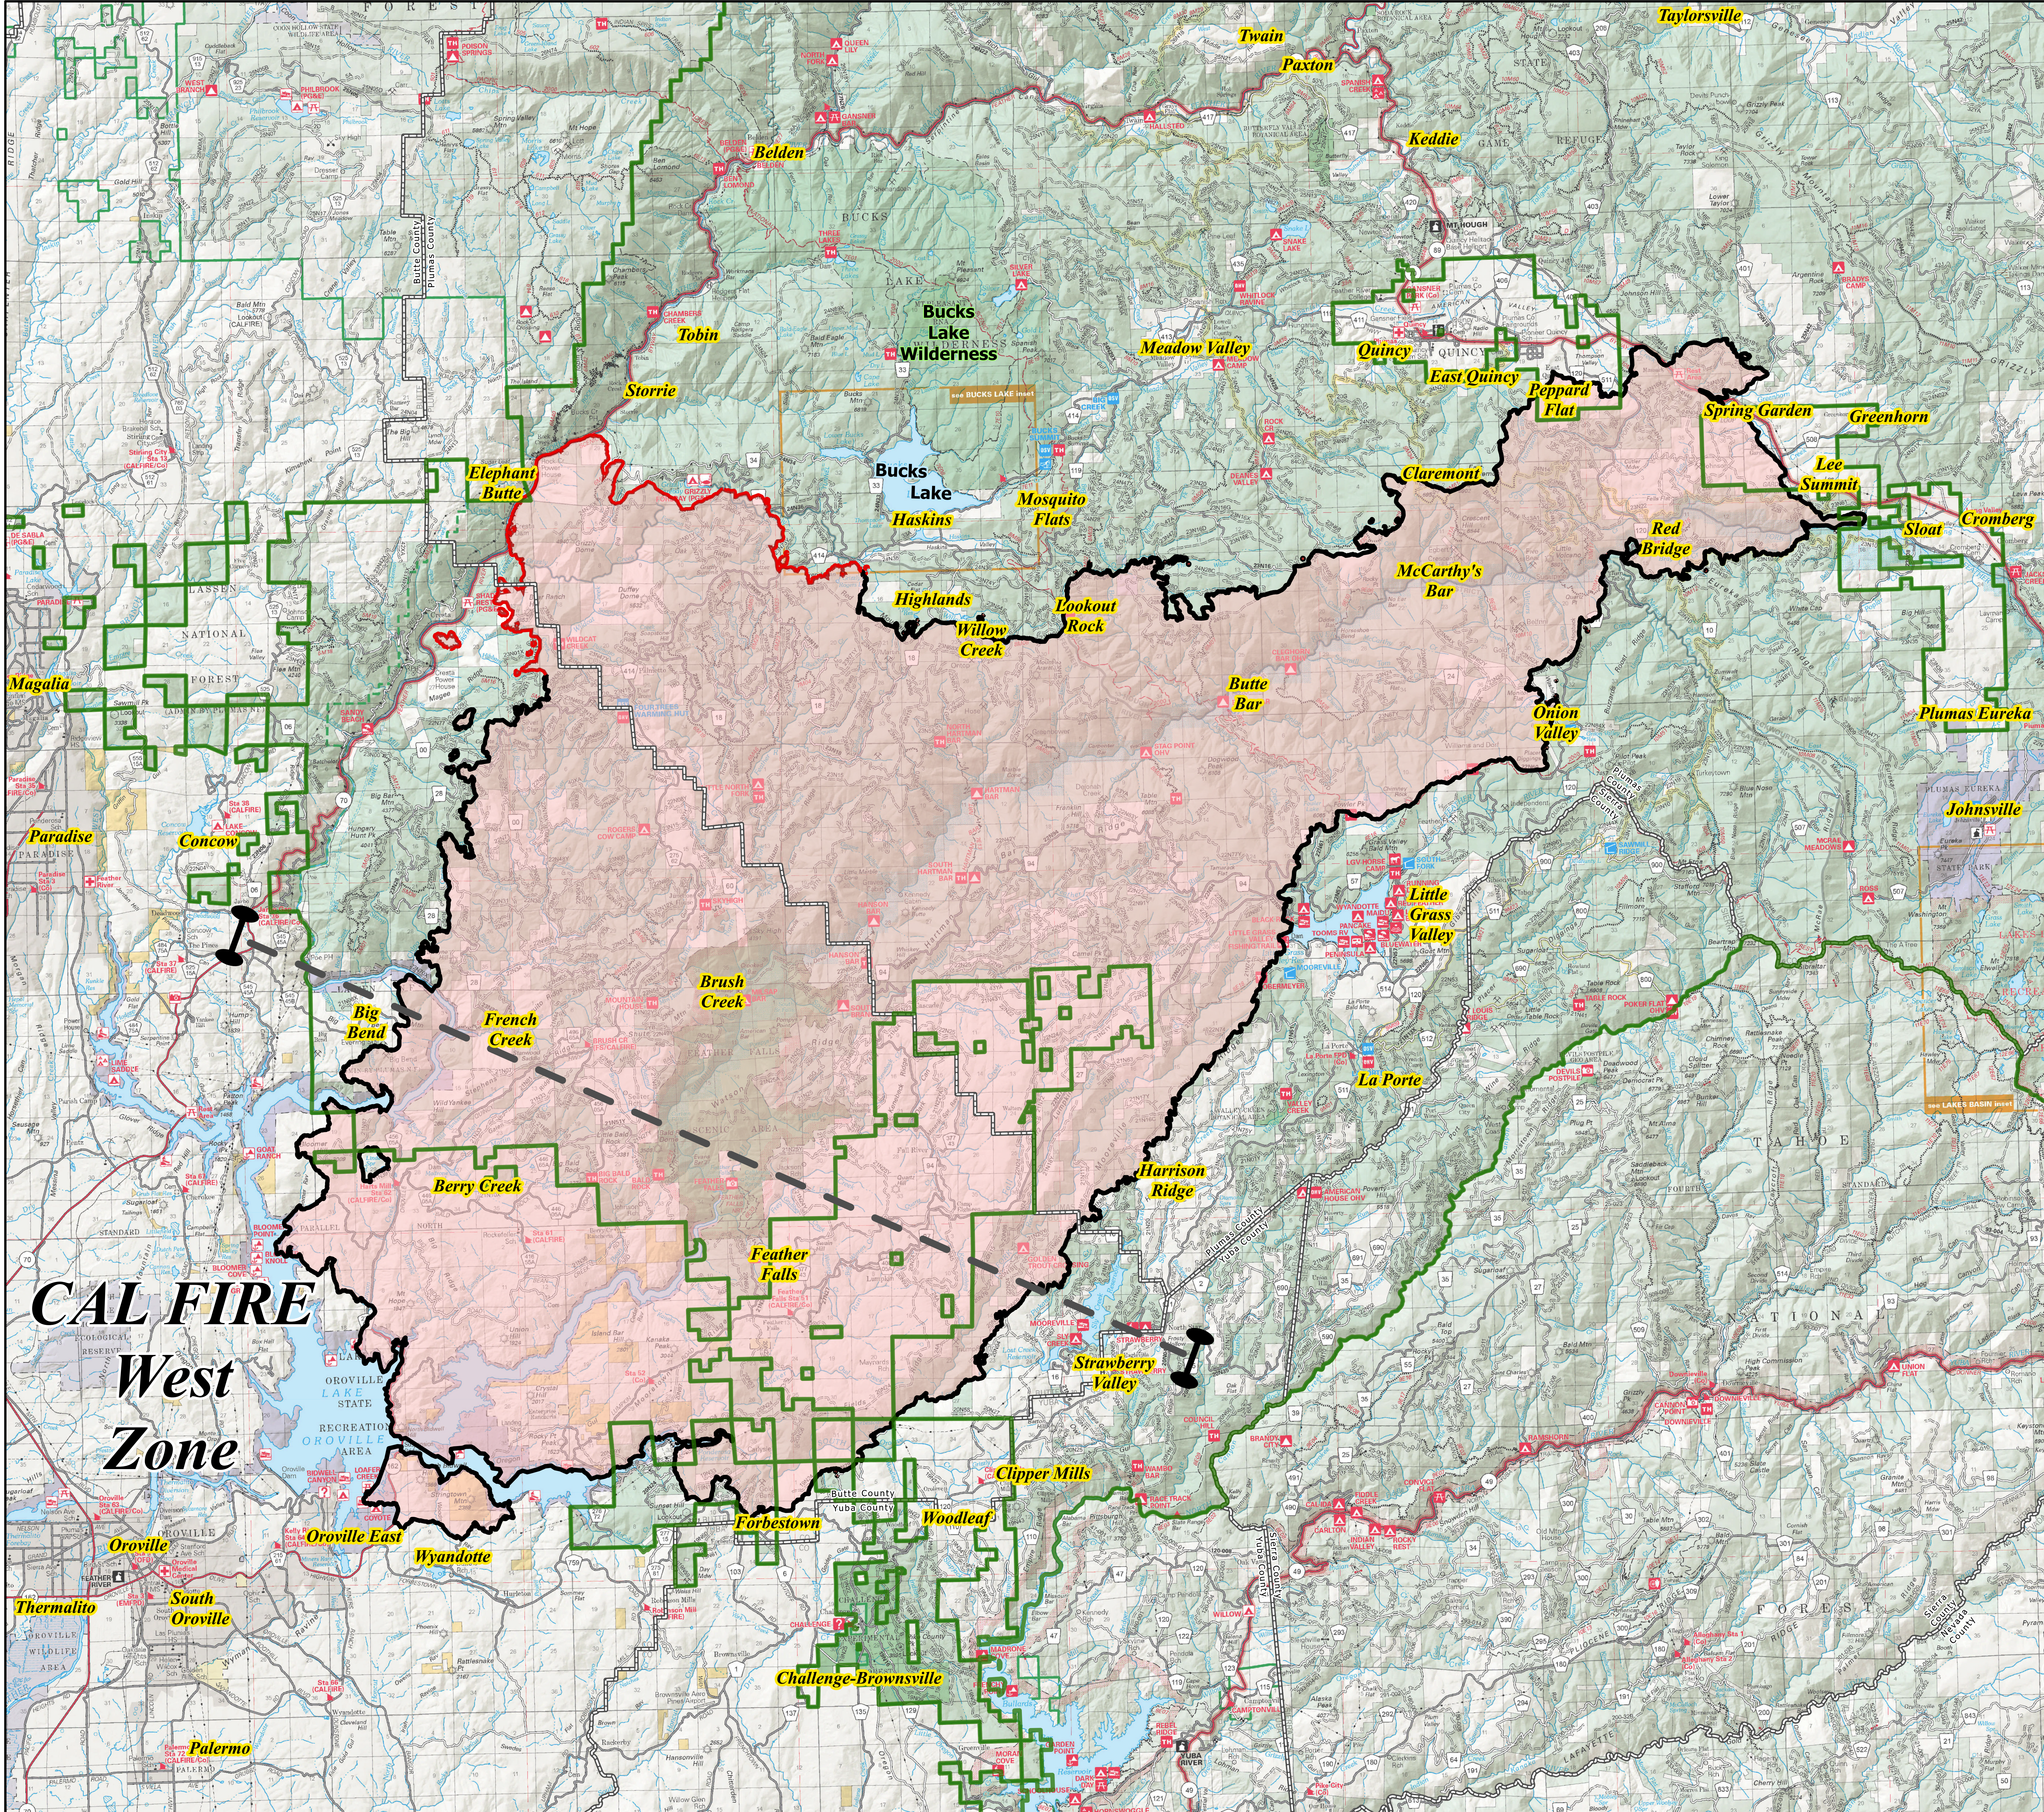

North Complex CA-PNF-001308

Claremont-Bear Fire
October 6, 2020

Public Information Map

- Uncontrolled Fire Edge
- Contained Fire Edge
- Wildfire Daily Fire Perimeter
- Plumas National Forest Boundary

CAL FIRE West Zone