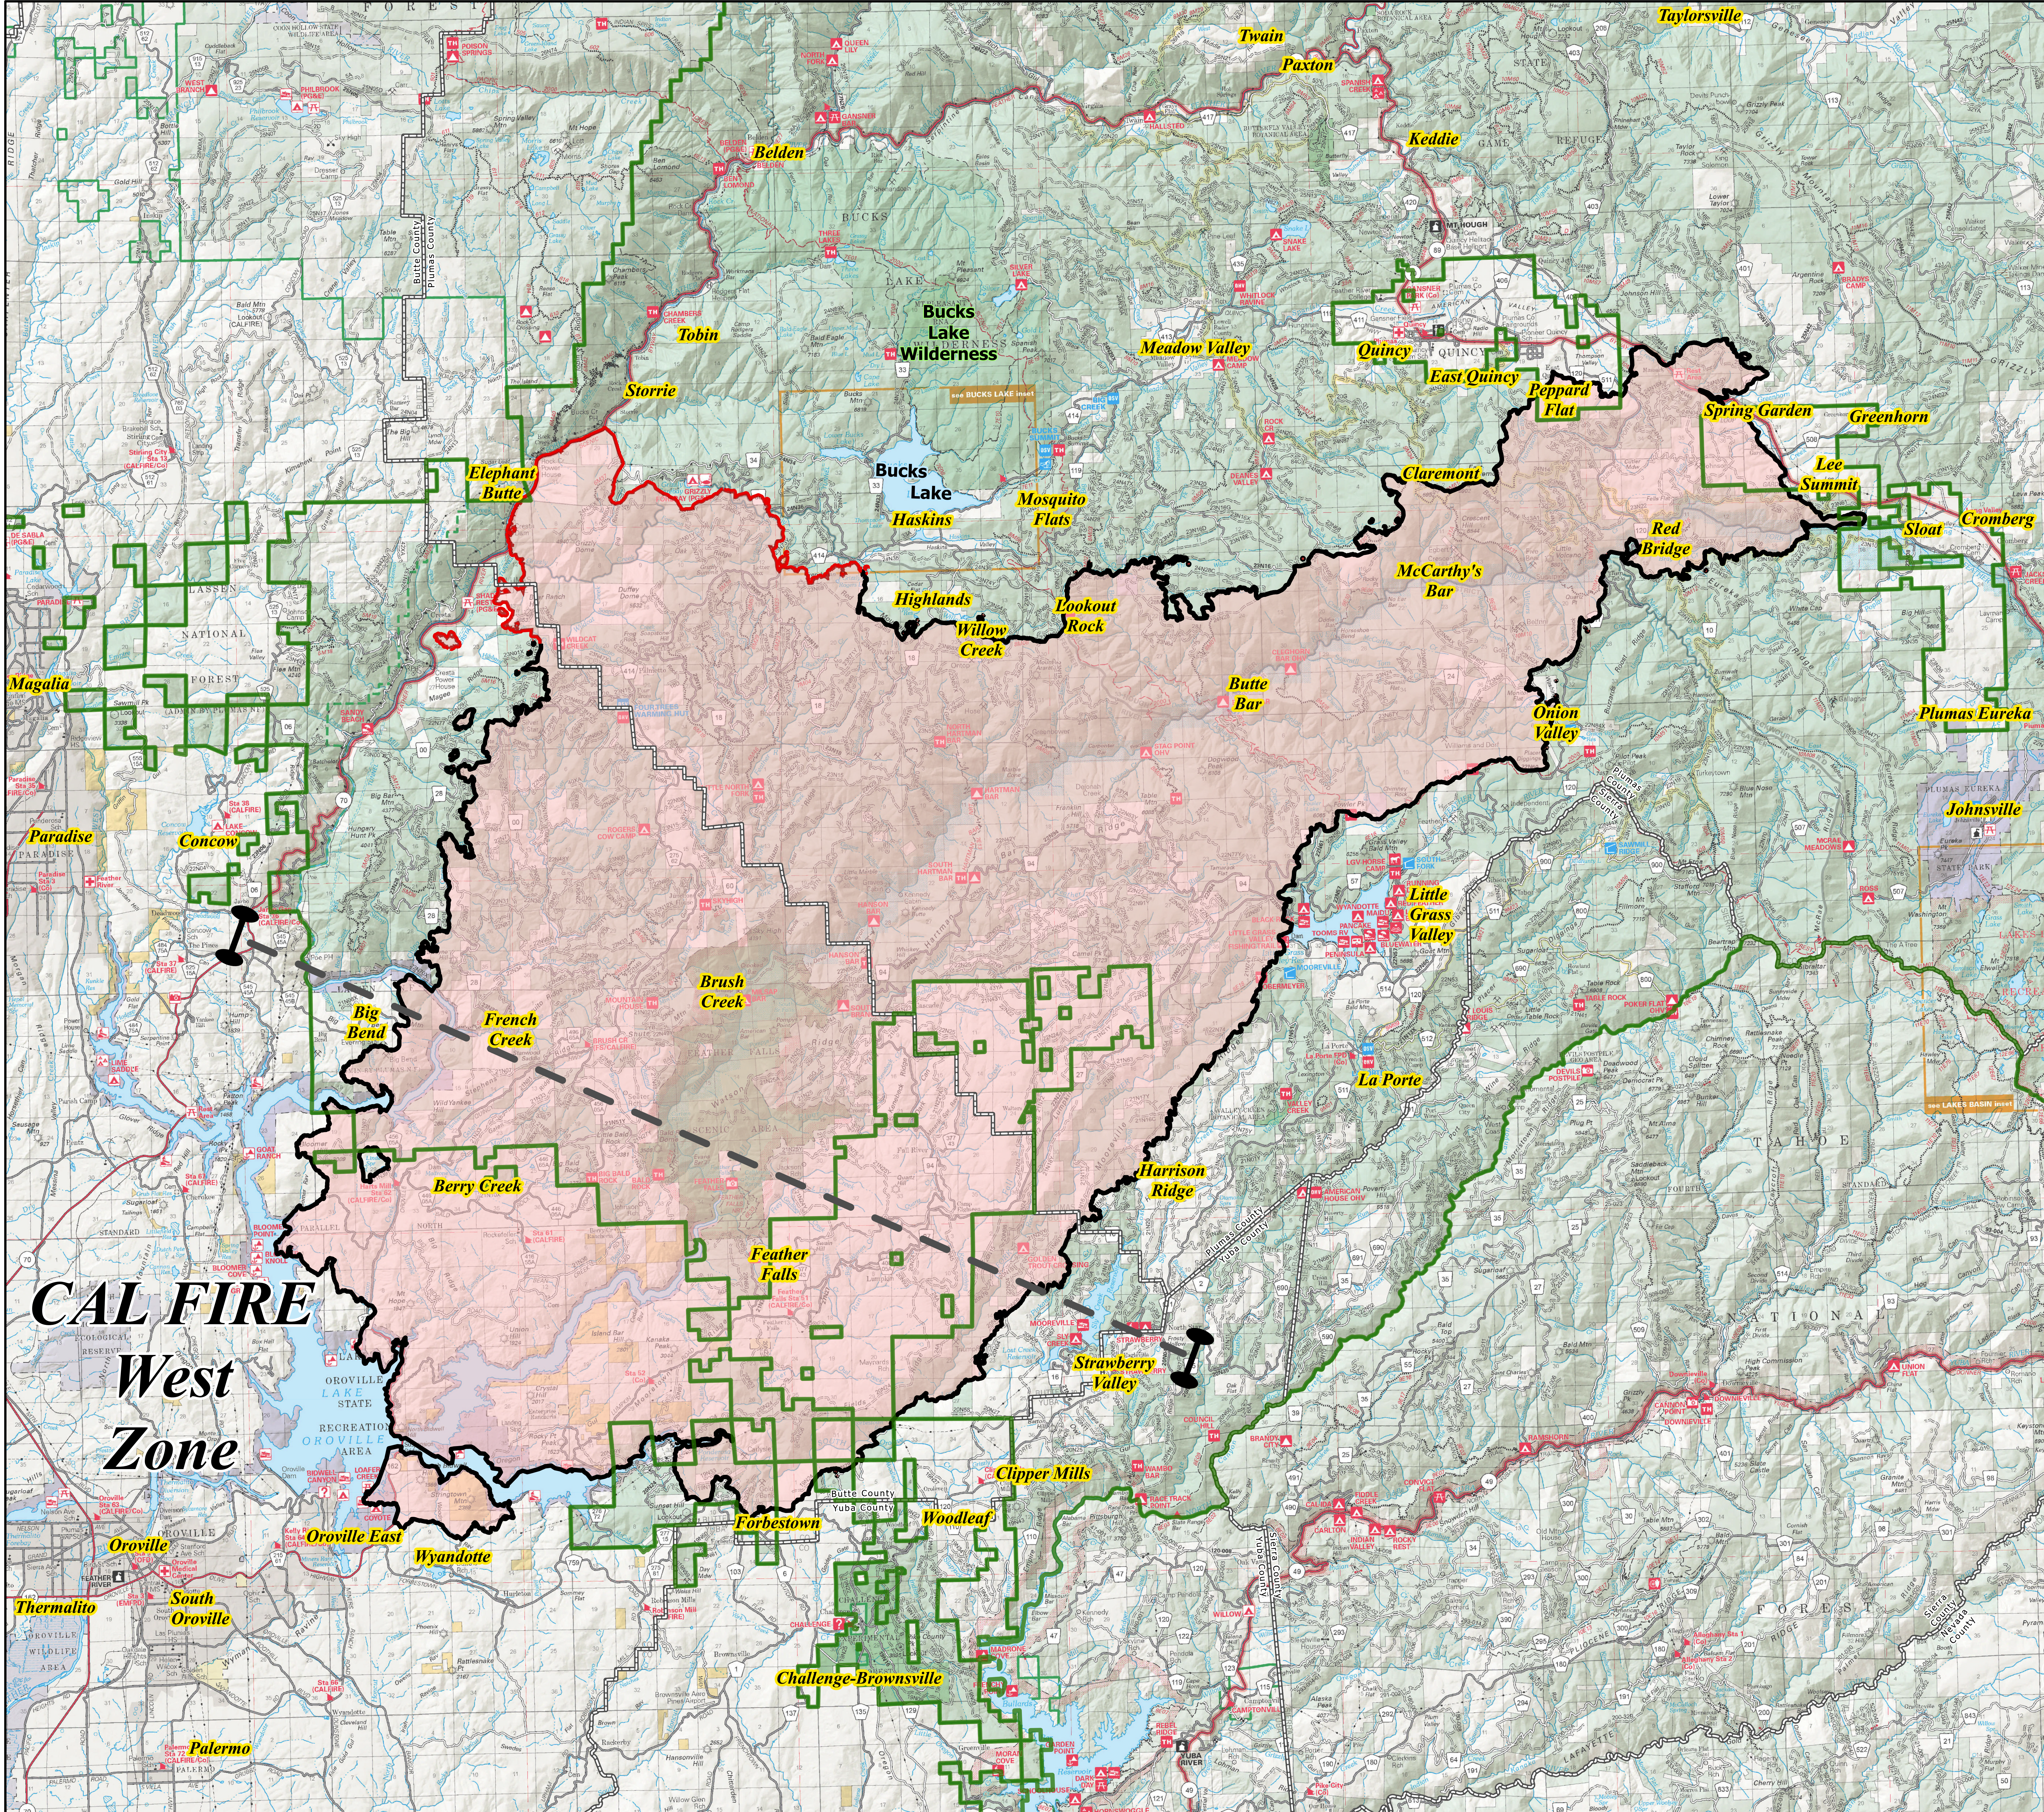

# North Complex CA-PNF-001308

Claremont-Bear Fire  
October 7, 2020

## Public Information Map

- Uncontrolled Fire Edge
- Contained Fire Edge
- Wildfire Daily Fire Perimeter
- Plumas National Forest Boundary

# CAL FIRE West Zone

Oroville  
Thermalito  
South Oroville  
Palermo